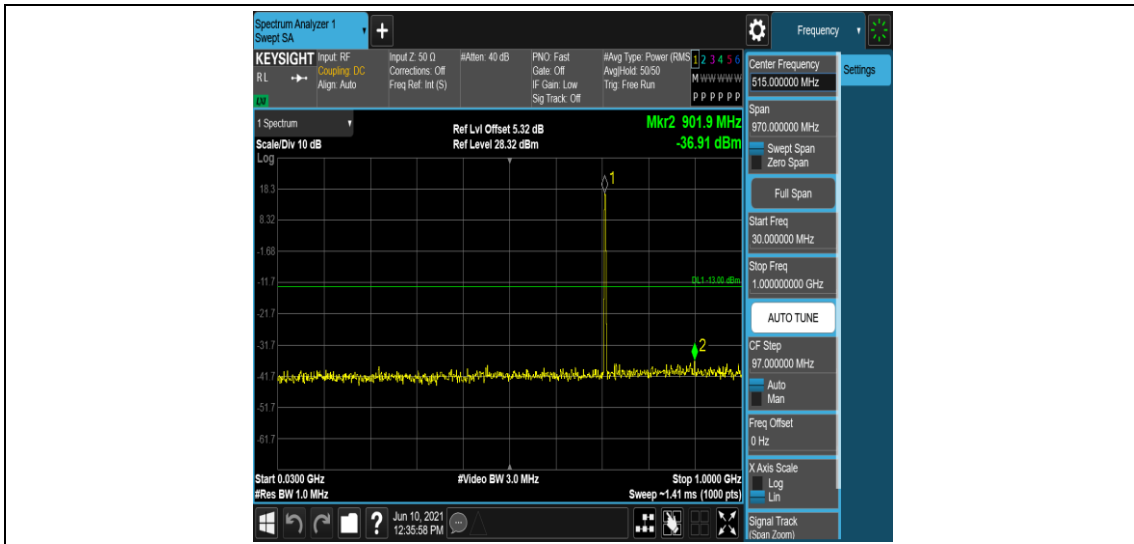

Band12-1.4MHz-16QAM-23095-1RB#0-Range4:1000~10000MHz

Band12-1.4MHz-16QAM-23173-1RB#0-Range1:0.009~0.15MHz

Band12-1.4MHz-16QAM-23173-1RB#0-Range2:0.15~30MHz

Band12-1.4MHz-16QAM-23173-1RB#0-Range3:30~1000MHz