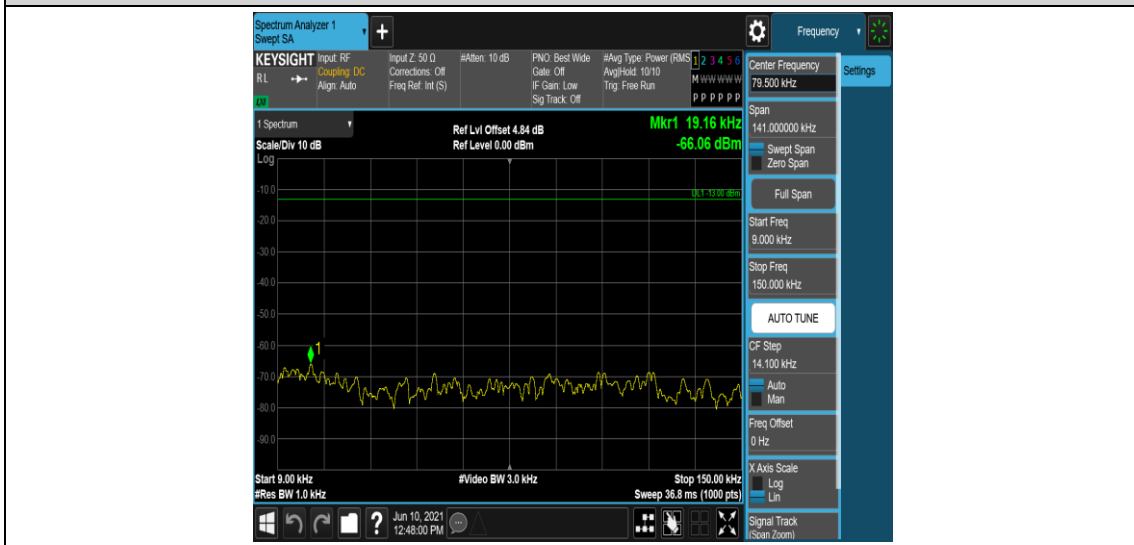

Band12-3MHz-QPSK-23025-1RB#0-Range1:0.009~0.15MHz