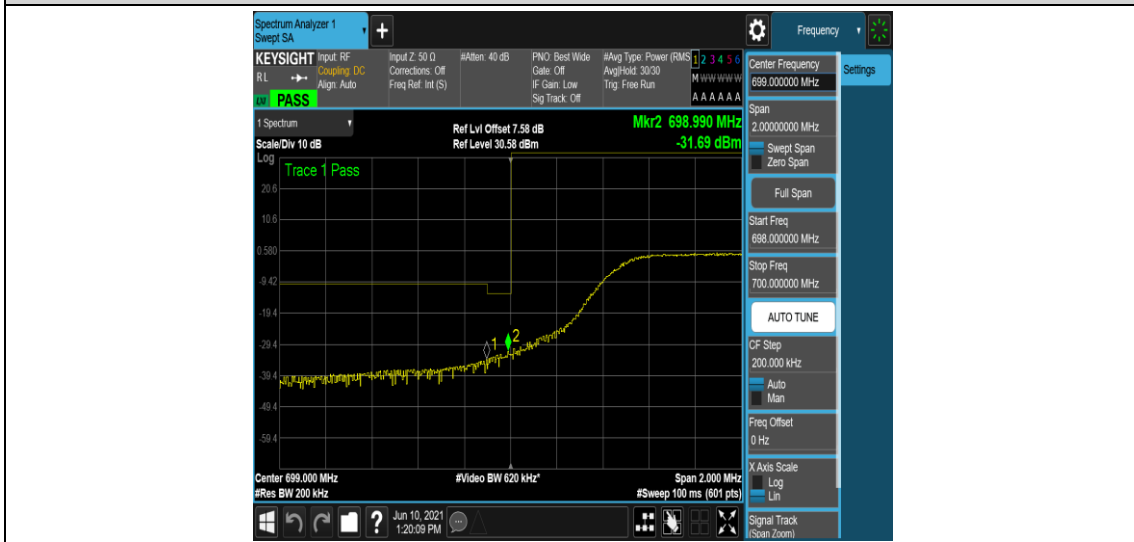

Band12-10MHz-16QAM-23060-50RB#0

Band12-10MHz-16QAM-23130-1RB#0

Band12-10MHz-16QAM-23130-1RB#49

Band12-10MHz-16QAM-23130-50RB#0

Appendix E: Conducted Spurious Emission

Test Result

Band	Bandwidth	Modulation	Channel	RB Configuration	Frequency Range	Verdict
Band12	1.4MHz	QPSK	23017	1RB#0	Range1:0.009~0.15MHz	PASS
Band12	1.4MHz	QPSK	23017	1RB#0	Range2:0.15~30MHz	PASS
Band12	1.4MHz	QPSK	23017	1RB#0	Range3:30~1000MHz	PASS
Band12	1.4MHz	QPSK	23017	1RB#0	Range4:1000~10000MHz	PASS
Band12	1.4MHz	QPSK	23095	1RB#0	Range1:0.009~0.15MHz	PASS
Band12	1.4MHz	QPSK	23095	1RB#0	Range2:0.15~30MHz	PASS
Band12	1.4MHz	QPSK	23095	1RB#0	Range3:30~1000MHz	PASS
Band12	1.4MHz	QPSK	23095	1RB#0	Range4:1000~10000MHz	PASS
Band12	1.4MHz	QPSK	23173	1RB#0	Range1:0.009~0.15MHz	PASS
Band12	1.4MHz	QPSK	23173	1RB#0	Range2:0.15~30MHz	PASS
Band12	1.4MHz	QPSK	23173	1RB#0	Range3:30~1000MHz	PASS
Band12	1.4MHz	QPSK	23173	1RB#0	Range4:1000~10000MHz	PASS
Band12	1.4MHz	16QAM	23017	1RB#0	Range1:0.009~0.15MHz	PASS
Band12	1.4MHz	16QAM	23017	1RB#0	Range2:0.15~30MHz	PASS
Band12	1.4MHz	16QAM	23017	1RB#0	Range3:30~1000MHz	PASS
Band12	1.4MHz	16QAM	23017	1RB#0	Range4:1000~10000MHz	PASS
Band12	1.4MHz	16QAM	23095	1RB#0	Range1:0.009~0.15MHz	PASS
Band12	1.4MHz	16QAM	23095	1RB#0	Range2:0.15~30MHz	PASS
Band12	1.4MHz	16QAM	23095	1RB#0	Range3:30~1000MHz	PASS
Band12	1.4MHz	16QAM	23095	1RB#0	Range4:1000~10000MHz	PASS
Band12	1.4MHz	16QAM	23173	1RB#0	Range1:0.009~0.15MHz	PASS
Band12	1.4MHz	16QAM	23173	1RB#0	Range2:0.15~30MHz	PASS
Band12	1.4MHz	16QAM	23173	1RB#0	Range3:30~1000MHz	PASS
Band12	1.4MHz	16QAM	23173	1RB#0	Range4:1000~10000MHz	PASS
Band12	3MHz	QPSK	23025	1RB#0	Range1:0.009~0.15MHz	PASS
Band12	3MHz	QPSK	23025	1RB#0	Range2:0.15~30MHz	PASS
Band12	3MHz	QPSK	23025	1RB#0	Range3:30~1000MHz	PASS
Band12	3MHz	QPSK	23025	1RB#0	Range4:1000~10000MHz	PASS
Band12	3MHz	QPSK	23095	1RB#0	Range1:0.009~0.15MHz	PASS
Band12	3MHz	QPSK	23095	1RB#0	Range2:0.15~30MHz	PASS
Band12	3MHz	QPSK	23095	1RB#0	Range3:30~1000MHz	PASS
Band12	3MHz	QPSK	23095	1RB#0	Range4:1000~10000MHz	PASS
Band12	3MHz	QPSK	23165	1RB#0	Range1:0.009~0.15MHz	PASS
Band12	3MHz	QPSK	23165	1RB#0	Range2:0.15~30MHz	PASS
Band12	3MHz	QPSK	23165	1RB#0	Range3:30~1000MHz	PASS