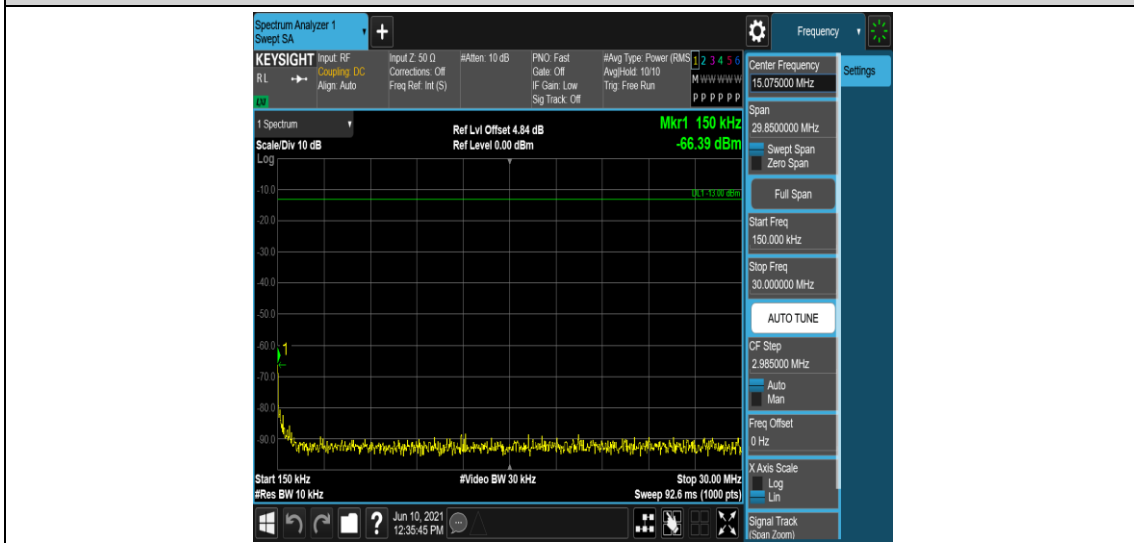

Band12-1.4MHz-16QAM-23173-1RB#0-Range2:0.15~30MHz