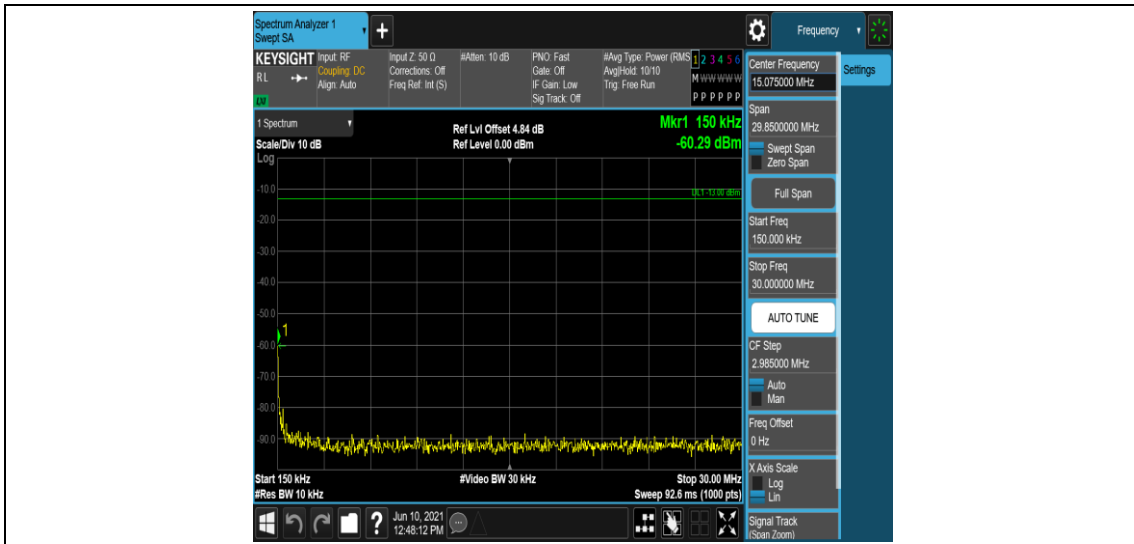

Band12-3MHz-QPSK-23025-1RB#0-Range2:0.15~30MHz