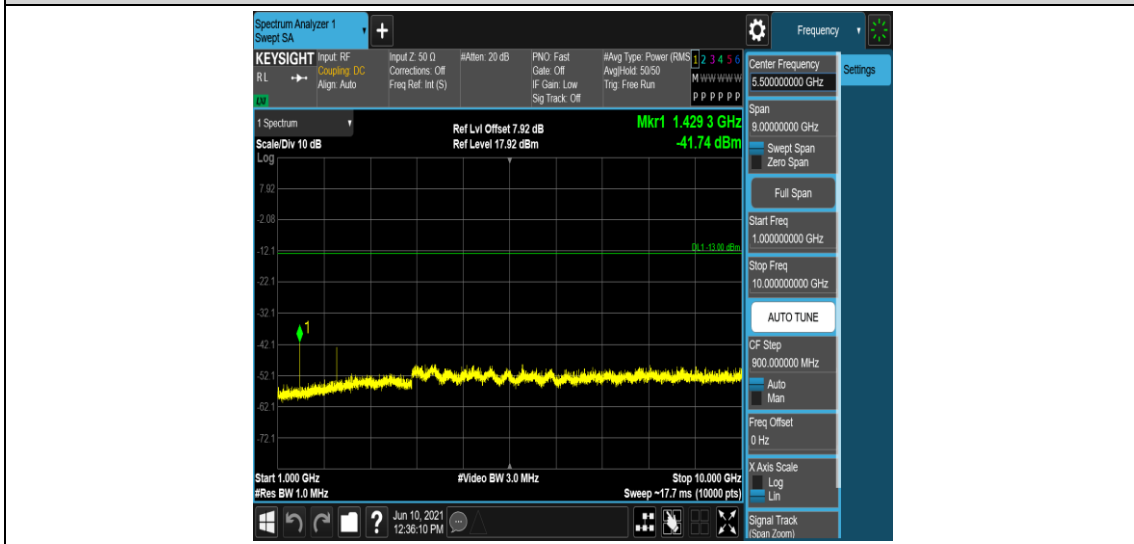

Band12-1.4MHz-16QAM-23173-1RB#0-Range4:1000~10000MHz