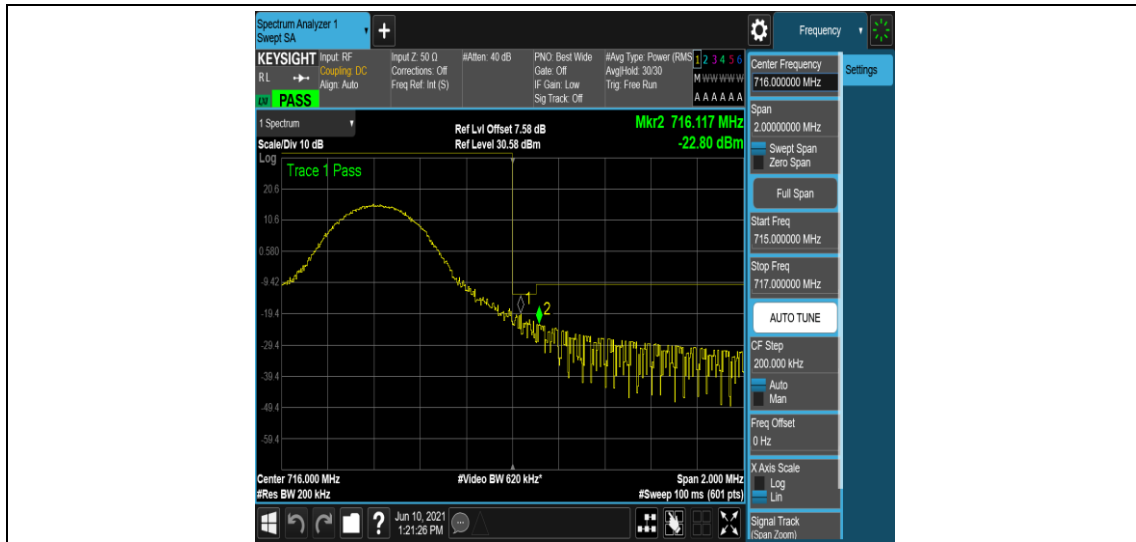

Band12-10MHz-16QAM-23060-50RB#0

Band12-10MHz-16QAM-23130-1RB#0

Band12-10MHz-16QAM-23130-1RB#49

Band12-10MHz-16QAM-23130-50RB#0

Appendix E: Conducted Spurious Emission

Test Result

Band	Bandwidth	Modulation	Channel	RB Configuration	Frequency Range	Verdict
Band12	1.4MHz	QPSK	23017	1RB#0	Range1:0.009~0.15MHz	PASS
Band12	1.4MHz	QPSK	23017	1RB#0	Range2:0.15~30MHz	PASS
Band12	1.4MHz	QPSK	23017	1RB#0	Range3:30~1000MHz	PASS
Band12	1.4MHz	QPSK	23017	1RB#0	Range4:1000~10000MHz	PASS
Band12	1.4MHz	QPSK	23095	1RB#0	Range1:0.009~0.15MHz	PASS
Band12	1.4MHz	QPSK	23095	1RB#0	Range2:0.15~30MHz	PASS
Band12	1.4MHz	QPSK	23095	1RB#0	Range3:30~1000MHz	PASS
Band12	1.4MHz	QPSK	23095	1RB#0	Range4:1000~10000MHz	PASS
Band12	1.4MHz	QPSK	23173	1RB#0	Range1:0.009~0.15MHz	PASS
Band12	1.4MHz	QPSK	23173	1RB#0	Range2:0.15~30MHz	PASS
Band12	1.4MHz	QPSK	23173	1RB#0	Range3:30~1000MHz	PASS
Band12	1.4MHz	QPSK	23173	1RB#0	Range4:1000~10000MHz	PASS
Band12	1.4MHz	16QAM	23017	1RB#0	Range1:0.009~0.15MHz	PASS
Band12	1.4MHz	16QAM	23017	1RB#0	Range2:0.15~30MHz	PASS
Band12	1.4MHz	16QAM	23017	1RB#0	Range3:30~1000MHz	PASS
Band12	1.4MHz	16QAM	23017	1RB#0	Range4:1000~10000MHz	PASS
Band12	1.4MHz	16QAM	23095	1RB#0	Range1:0.009~0.15MHz	PASS
Band12	1.4MHz	16QAM	23095	1RB#0	Range2:0.15~30MHz	PASS
Band12	1.4MHz	16QAM	23095	1RB#0	Range3:30~1000MHz	PASS
Band12	1.4MHz	16QAM	23095	1RB#0	Range4:1000~10000MHz	PASS
Band12	1.4MHz	16QAM	23173	1RB#0	Range1:0.009~0.15MHz	PASS
Band12	1.4MHz	16QAM	23173	1RB#0	Range2:0.15~30MHz	PASS
Band12	1.4MHz	16QAM	23173	1RB#0	Range3:30~1000MHz	PASS
Band12	1.4MHz	16QAM	23173	1RB#0	Range4:1000~10000MHz	PASS
Band12	3MHz	QPSK	23025	1RB#0	Range1:0.009~0.15MHz	PASS
Band12	3MHz	QPSK	23025	1RB#0	Range2:0.15~30MHz	PASS
Band12	3MHz	QPSK	23025	1RB#0	Range3:30~1000MHz	PASS
Band12	3MHz	QPSK	23025	1RB#0	Range4:1000~10000MHz	PASS
Band12	3MHz	QPSK	23095	1RB#0	Range1:0.009~0.15MHz	PASS
Band12	3MHz	QPSK	23095	1RB#0	Range2:0.15~30MHz	PASS
Band12	3MHz	QPSK	23095	1RB#0	Range3:30~1000MHz	PASS
Band12	3MHz	QPSK	23095	1RB#0	Range4:1000~10000MHz	PASS
Band12	3MHz	QPSK	23165	1RB#0	Range1:0.009~0.15MHz	PASS
Band12	3MHz	QPSK	23165	1RB#0	Range2:0.15~30MHz	PASS
Band12	3MHz	QPSK	23165	1RB#0	Range3:30~1000MHz	PASS