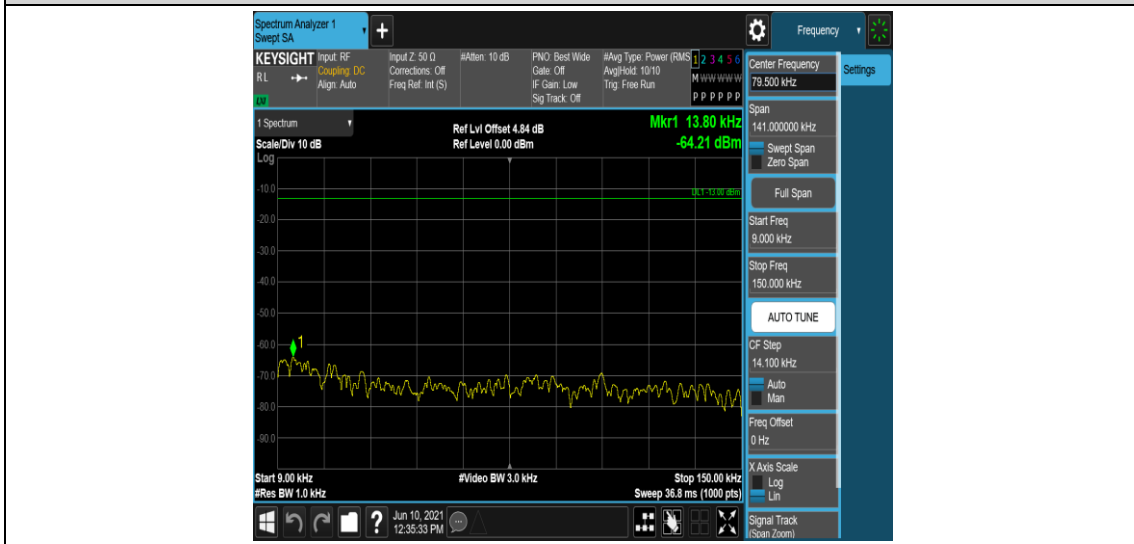

Band12-1.4MHz-16QAM-23173-1RB#0-Range1:0.009~0.15MHz