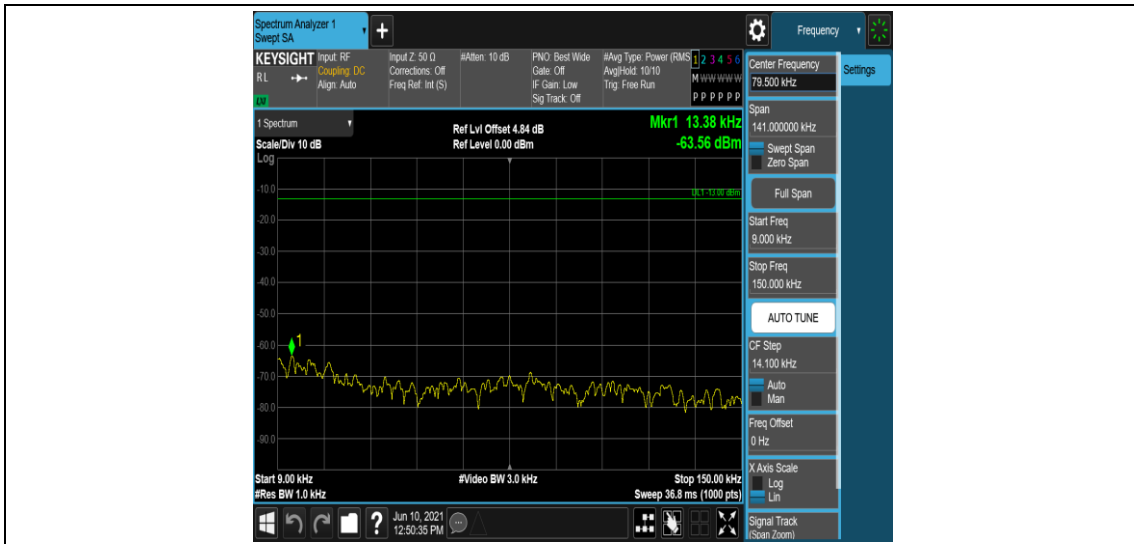

Band12-3MHz-16QAM-23095-1RB#0-Range1:0.009~0.15MHz