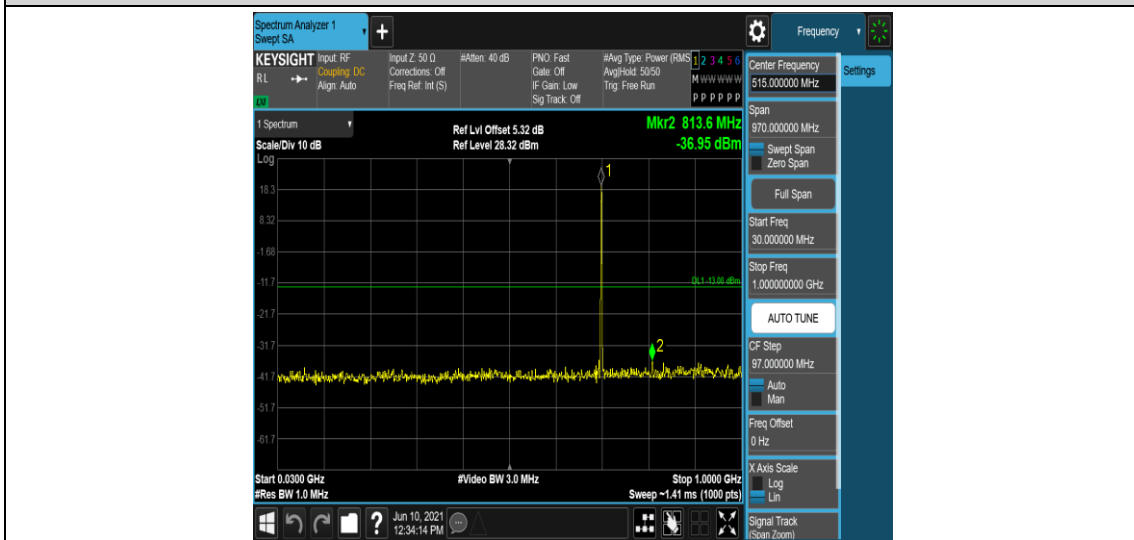

Band12-1.4MHz-16QAM-23017-1RB#0-Range4:1000~10000MHz

Band12-1.4MHz-16QAM-23095-1RB#0-Range1:0.009~0.15MHz

Band12-1.4MHz-16QAM-23095-1RB#0-Range2:0.15~30MHz

Band12-1.4MHz-16QAM-23095-1RB#0-Range3:30~1000MHz