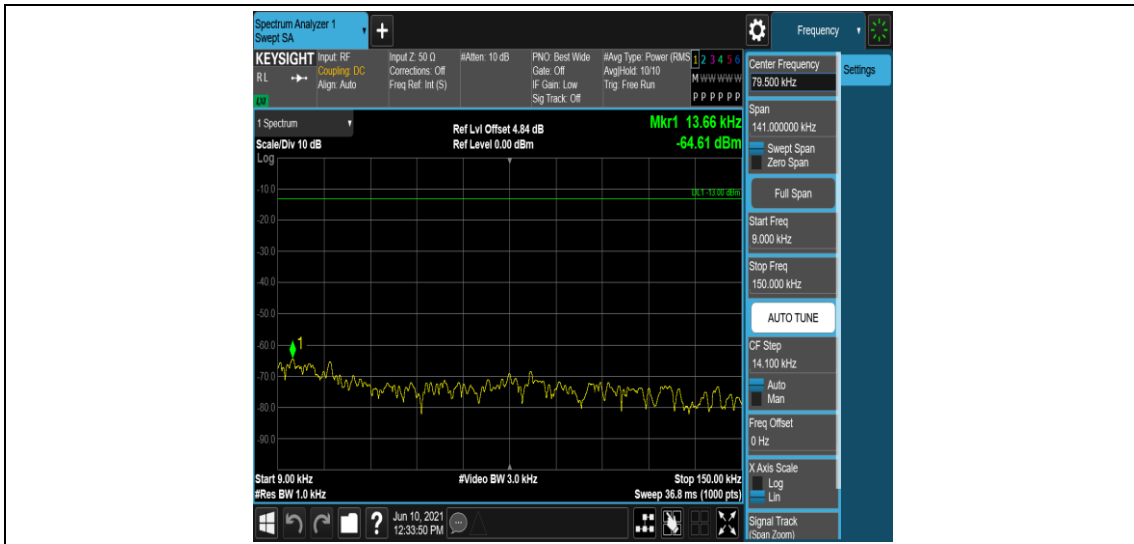

Band12-1.4MHz-16QAM-23095-1RB#0-Range1:0.009~0.15MHz