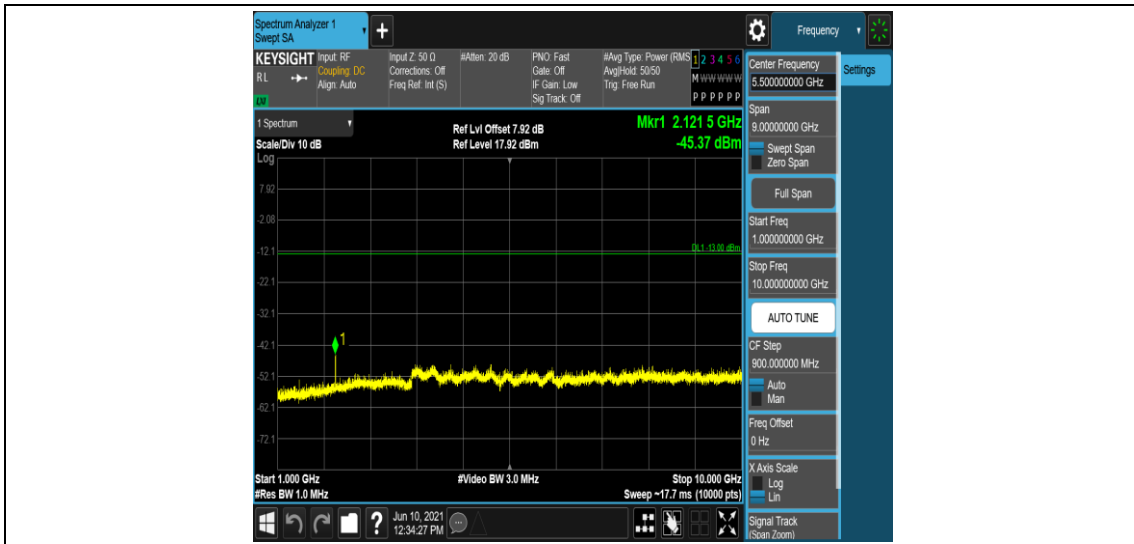

Band12-1.4MHz-16QAM-23095-1RB#0-Range4:1000~10000MHz