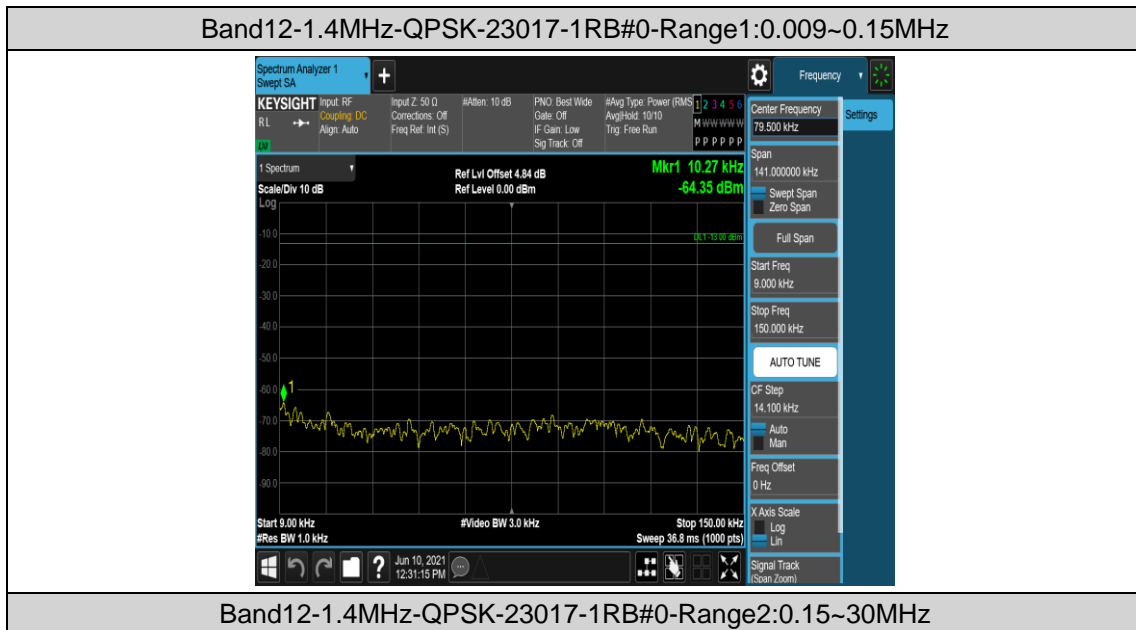

Band12	10MHz	QPSK	23095	1RB#0	Range2:0.15~30MHz	PASS
Band12	10MHz	QPSK	23095	1RB#0	Range3:30~1000MHz	PASS
Band12	10MHz	QPSK	23095	1RB#0	Range4:1000~10000MHz	PASS
Band12	10MHz	QPSK	23130	1RB#0	Range1:0.009~0.15MHz	PASS
Band12	10MHz	QPSK	23130	1RB#0	Range2:0.15~30MHz	PASS
Band12	10MHz	QPSK	23130	1RB#0	Range3:30~1000MHz	PASS
Band12	10MHz	QPSK	23130	1RB#0	Range4:1000~10000MHz	PASS
Band12	10MHz	16QAM	23060	1RB#0	Range1:0.009~0.15MHz	PASS
Band12	10MHz	16QAM	23060	1RB#0	Range2:0.15~30MHz	PASS
Band12	10MHz	16QAM	23060	1RB#0	Range3:30~1000MHz	PASS
Band12	10MHz	16QAM	23060	1RB#0	Range4:1000~10000MHz	PASS
Band12	10MHz	16QAM	23095	1RB#0	Range1:0.009~0.15MHz	PASS
Band12	10MHz	16QAM	23095	1RB#0	Range2:0.15~30MHz	PASS
Band12	10MHz	16QAM	23095	1RB#0	Range3:30~1000MHz	PASS
Band12	10MHz	16QAM	23095	1RB#0	Range4:1000~10000MHz	PASS
Band12	10MHz	16QAM	23130	1RB#0	Range1:0.009~0.15MHz	PASS
Band12	10MHz	16QAM	23130	1RB#0	Range2:0.15~30MHz	PASS
Band12	10MHz	16QAM	23130	1RB#0	Range3:30~1000MHz	PASS
Band12	10MHz	16QAM	23130	1RB#0	Range4:1000~10000MHz	PASS

Test Graphs