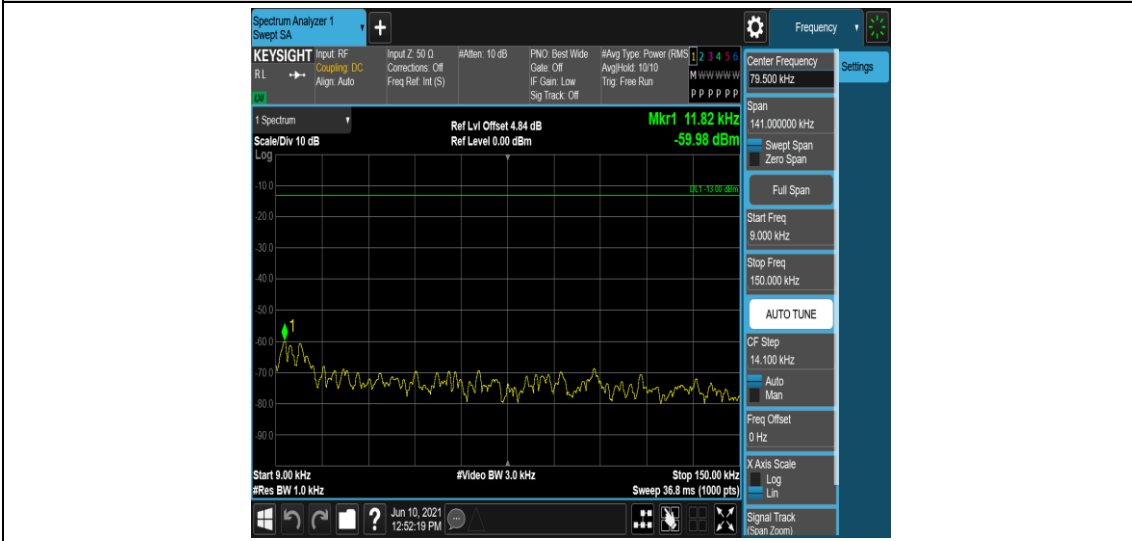

Band12-3MHz-16QAM-23165-1RB#0-Range1:0.009~0.15MHz