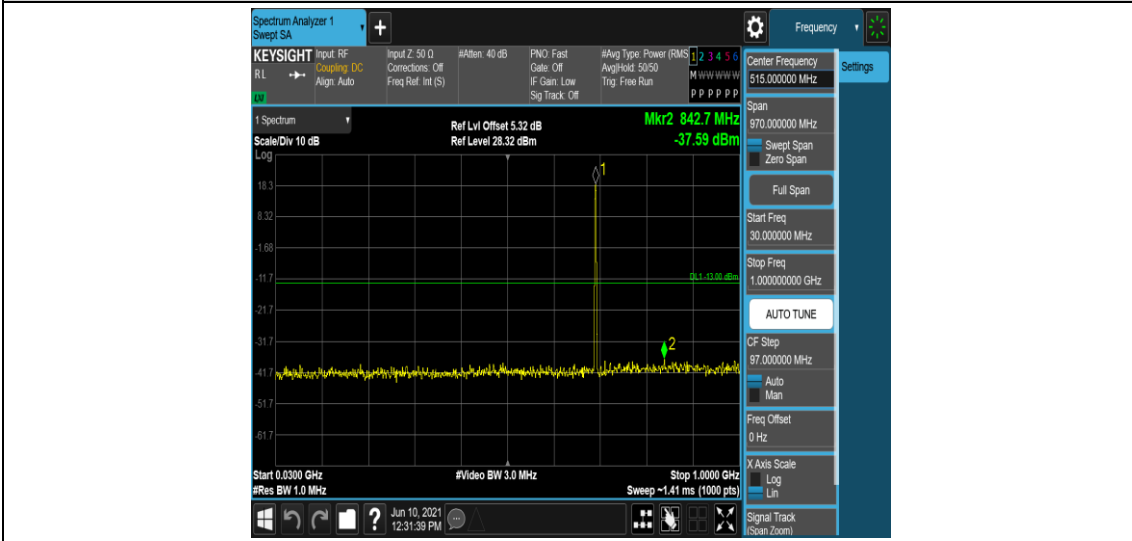

Band12-1.4MHz-QPSK-23017-1RB#0-Range3:30~1000MHz