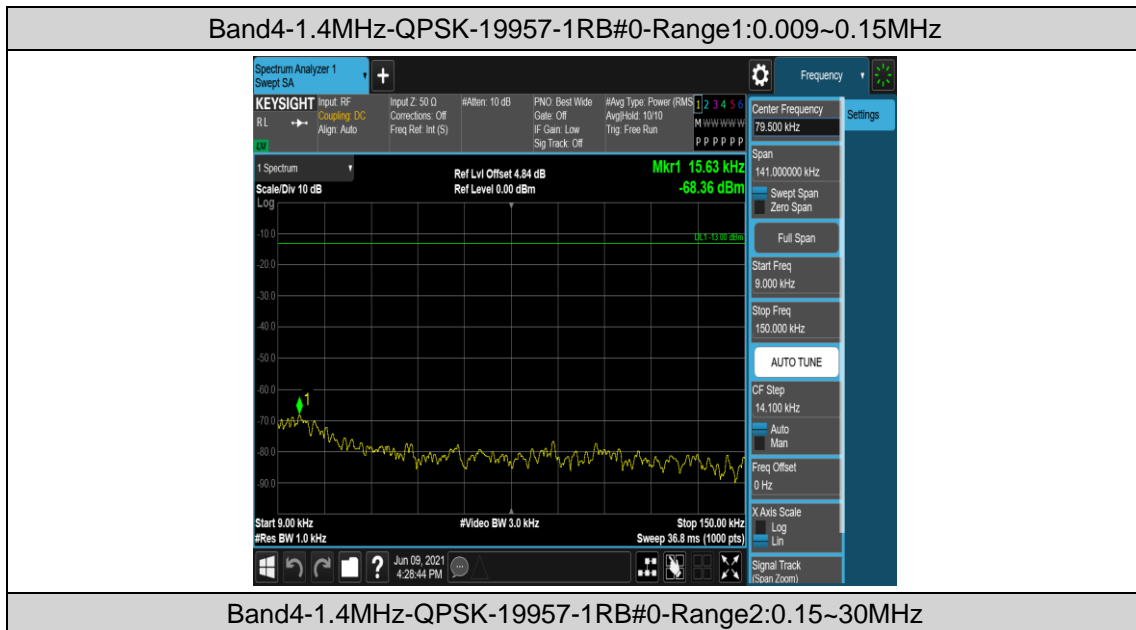

Band4	20MHz	QPSK	20300	1RB#0	Range2:0.15~30MHz	PASS
Band4	20MHz	QPSK	20300	1RB#0	Range3:30~1000MHz	PASS
Band4	20MHz	QPSK	20300	1RB#0	Range4:1000~2000MHz	PASS
Band4	20MHz	QPSK	20300	1RB#0	Range5:2000~20000MHz	PASS
Band4	20MHz	16QAM	20050	1RB#0	Range1:0.009~0.15MHz	PASS
Band4	20MHz	16QAM	20050	1RB#0	Range2:0.15~30MHz	PASS
Band4	20MHz	16QAM	20050	1RB#0	Range3:30~1000MHz	PASS
Band4	20MHz	16QAM	20050	1RB#0	Range4:1000~2000MHz	PASS
Band4	20MHz	16QAM	20050	1RB#0	Range5:2000~20000MHz	PASS
Band4	20MHz	16QAM	20175	1RB#0	Range1:0.009~0.15MHz	PASS
Band4	20MHz	16QAM	20175	1RB#0	Range2:0.15~30MHz	PASS
Band4	20MHz	16QAM	20175	1RB#0	Range3:30~1000MHz	PASS
Band4	20MHz	16QAM	20175	1RB#0	Range4:1000~2000MHz	PASS
Band4	20MHz	16QAM	20175	1RB#0	Range5:2000~20000MHz	PASS
Band4	20MHz	16QAM	20300	1RB#0	Range1:0.009~0.15MHz	PASS
Band4	20MHz	16QAM	20300	1RB#0	Range2:0.15~30MHz	PASS
Band4	20MHz	16QAM	20300	1RB#0	Range3:30~1000MHz	PASS
Band4	20MHz	16QAM	20300	1RB#0	Range4:1000~2000MHz	PASS
Band4	20MHz	16QAM	20300	1RB#0	Range5:2000~20000MHz	PASS

Test Graphs