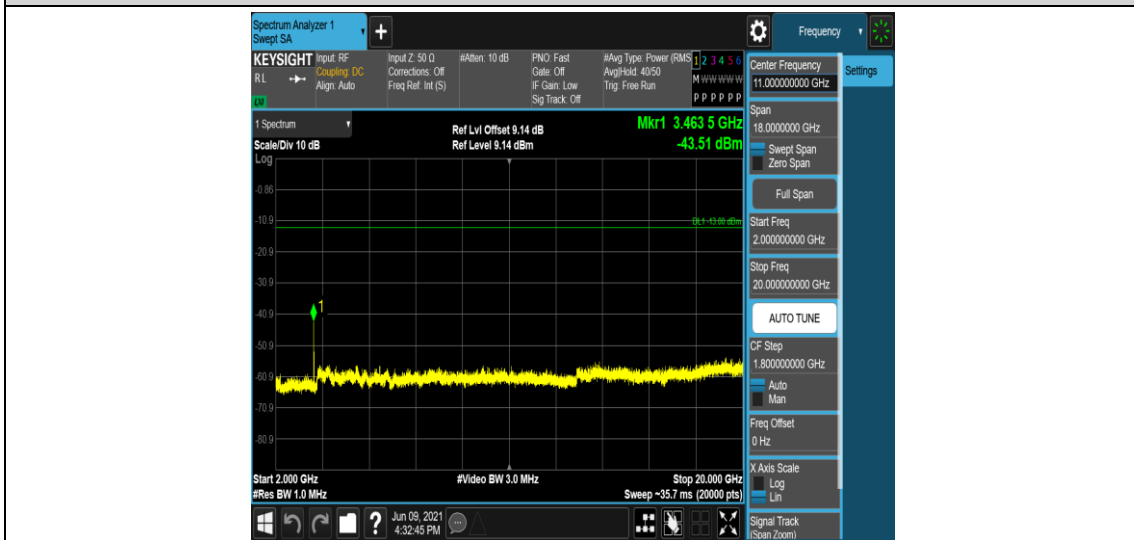

Band4-1.4MHz-16QAM-20175-1RB#0-Range2:0.15~30MHz

Band4-1.4MHz-16QAM-20175-1RB#0-Range3:30~1000MHz

Band4-1.4MHz-16QAM-20175-1RB#0-Range4:1000~2000MHz

Band4-1.4MHz-16QAM-20175-1RB#0-Range5:2000~20000MHz

Band4-1.4MHz-16QAM-20393-1RB#0-Range1:0.009~0.15MHz