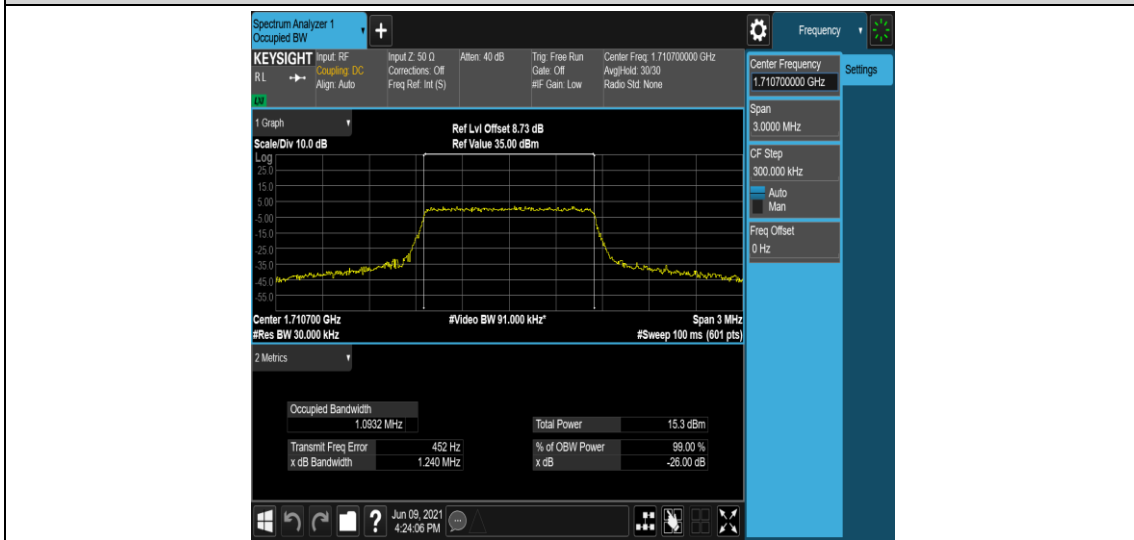

Band4-1.4MHz-16QAM-19957-6RB#0