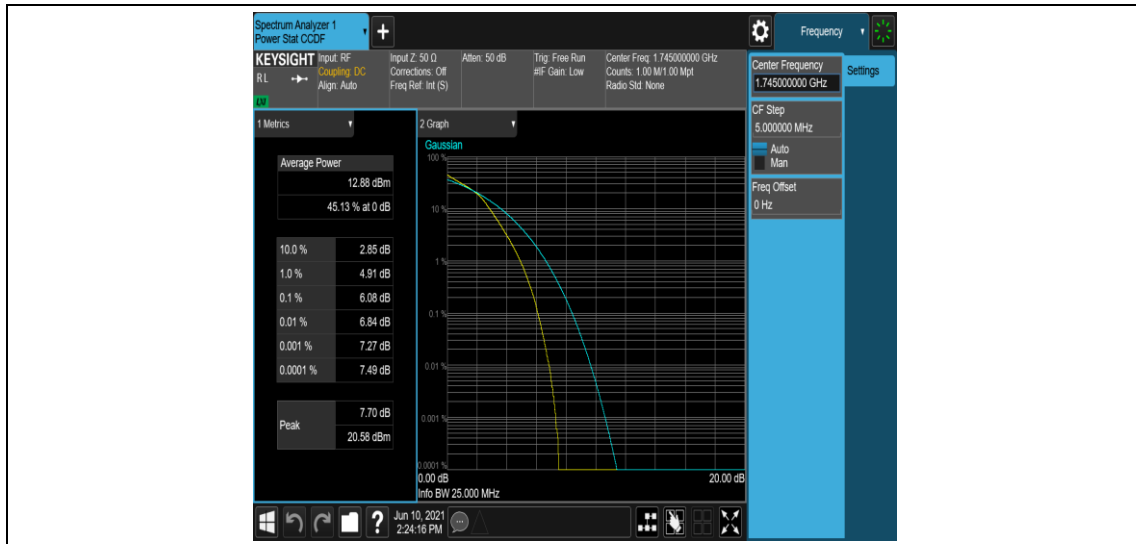

Band4-20MHz-16QAM-20300-100RB#0

Appendix C: 26dB Bandwidth and Occupied Bandwidth

Test Result

Band	Bandwidth	Modulation	Channel	RB Configuration	Occupied Bandwidth (MHz)	26dB Bandwidth (MHz)	Verdict
Band4	1.4MHz	QPSK	19957	6RB#0	1.0901	1.238	PASS
Band4	1.4MHz	QPSK	20175	6RB#0	1.0918	1.241	PASS
Band4	1.4MHz	QPSK	20393	6RB#0	1.0925	1.245	PASS
Band4	1.4MHz	16QAM	19957	6RB#0	1.0932	1.240	PASS
Band4	1.4MHz	16QAM	20175	6RB#0	1.0888	1.249	PASS
Band4	1.4MHz	16QAM	20393	6RB#0	1.0904	1.237	PASS
Band4	3MHz	QPSK	19965	15RB#0	2.6965	2.945	PASS
Band4	3MHz	QPSK	20175	15RB#0	2.7014	2.965	PASS
Band4	3MHz	QPSK	20385	15RB#0	2.7029	2.988	PASS
Band4	3MHz	16QAM	19965	15RB#0	2.6892	2.975	PASS
Band4	3MHz	16QAM	20175	15RB#0	2.6959	2.971	PASS
Band4	3MHz	16QAM	20385	15RB#0	2.6949	2.947	PASS
Band4	5MHz	QPSK	19975	25RB#0	4.4984	4.895	PASS
Band4	5MHz	QPSK	20175	25RB#0	4.4974	4.962	PASS
Band4	5MHz	QPSK	20375	25RB#0	4.5006	4.878	PASS
Band4	5MHz	16QAM	19975	25RB#0	4.5012	4.894	PASS
Band4	5MHz	16QAM	20175	25RB#0	4.4952	4.959	PASS
Band4	5MHz	16QAM	20375	25RB#0	4.5082	4.916	PASS
Band4	10MHz	QPSK	20000	50RB#0	8.9790	9.567	PASS
Band4	10MHz	QPSK	20175	50RB#0	8.9751	9.608	PASS
Band4	10MHz	QPSK	20350	50RB#0	8.9796	9.532	PASS
Band4	10MHz	16QAM	20000	50RB#0	8.9608	9.547	PASS
Band4	10MHz	16QAM	20175	50RB#0	8.9888	9.637	PASS
Band4	10MHz	16QAM	20350	50RB#0	8.9789	9.598	PASS
Band4	15MHz	QPSK	20025	75RB#0	13.461	14.32	PASS
Band4	15MHz	QPSK	20175	75RB#0	13.464	14.30	PASS
Band4	15MHz	QPSK	20325	75RB#0	13.463	14.28	PASS
Band4	15MHz	16QAM	20025	75RB#0	13.453	14.29	PASS
Band4	15MHz	16QAM	20175	75RB#0	13.463	14.36	PASS
Band4	15MHz	16QAM	20325	75RB#0	13.473	14.32	PASS
Band4	20MHz	QPSK	20050	100RB#0	17.972	19.02	PASS
Band4	20MHz	QPSK	20175	100RB#0	17.958	19.00	PASS
Band4	20MHz	QPSK	20300	100RB#0	17.950	18.99	PASS