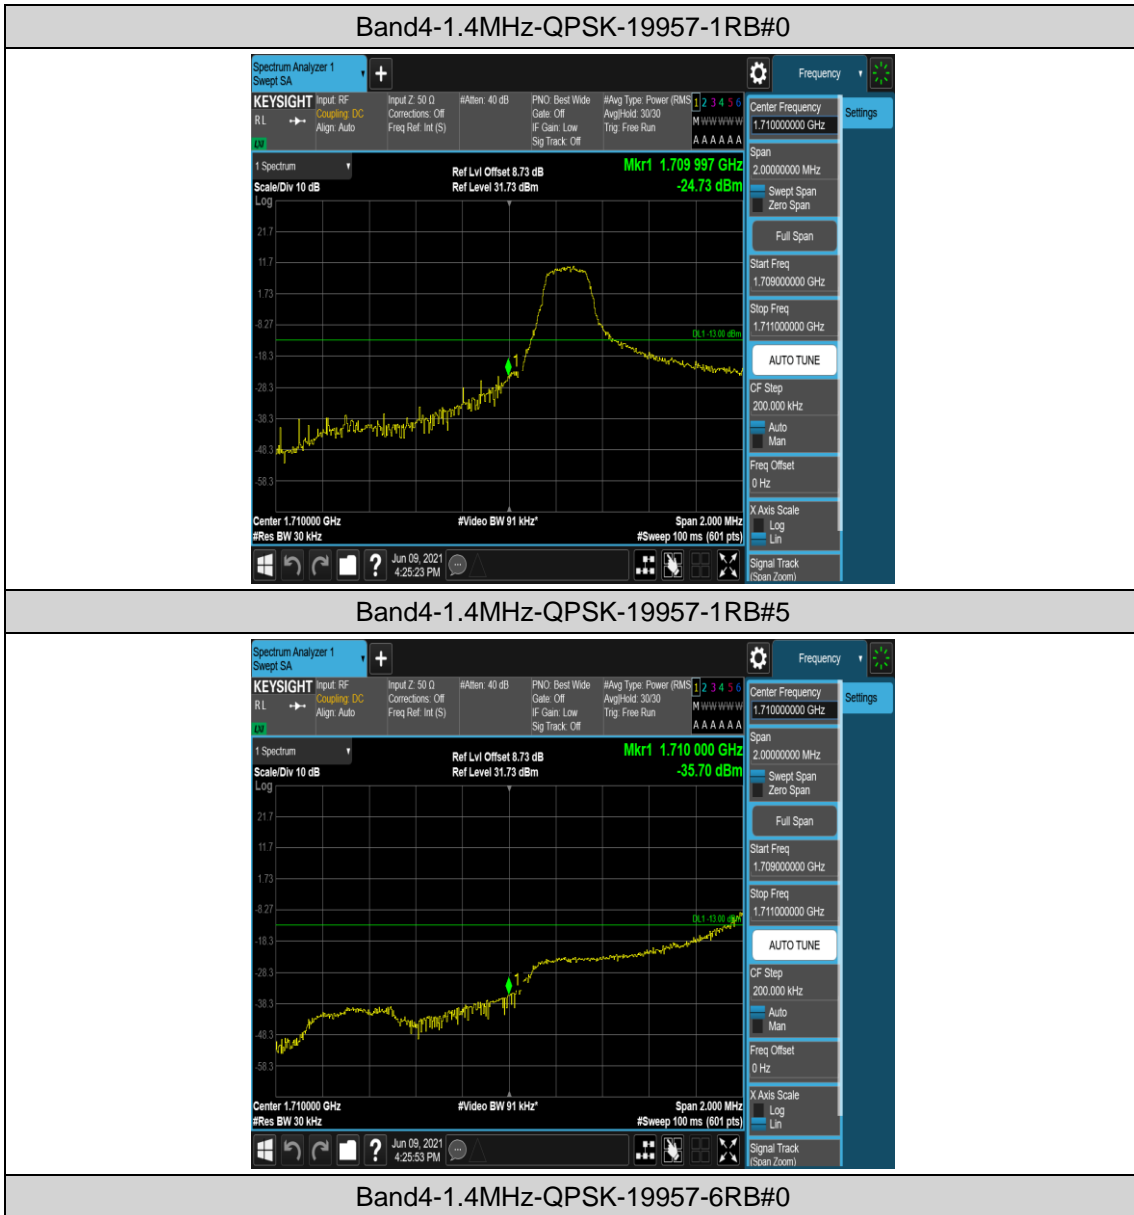

Test Graphs