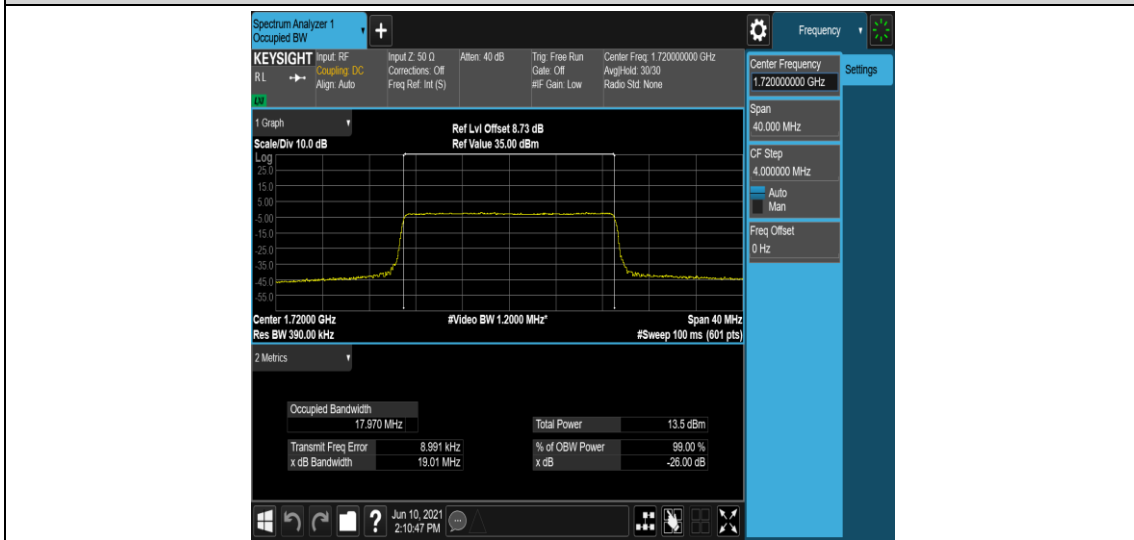

Band4-20MHz-16QAM-20050-100RB#0