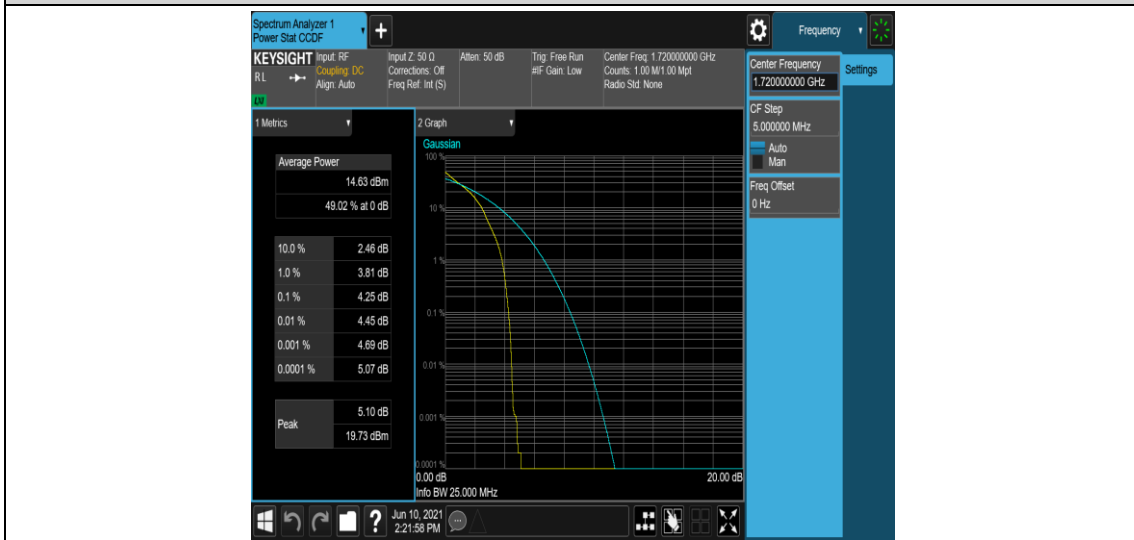

Band4-15MHz-16QAM-20175-75RB#0

Band4-15MHz-16QAM-20325-1RB#0

Band4-15MHz-16QAM-20325-75RB#0

Band4-20MHz-QPSK-20050-1RB#0

Band4-20MHz-QPSK-20050-100RB#0

Band4-20MHz-QPSK-20175-1RB#0

Band4-20MHz-QPSK-20175-100RB#0