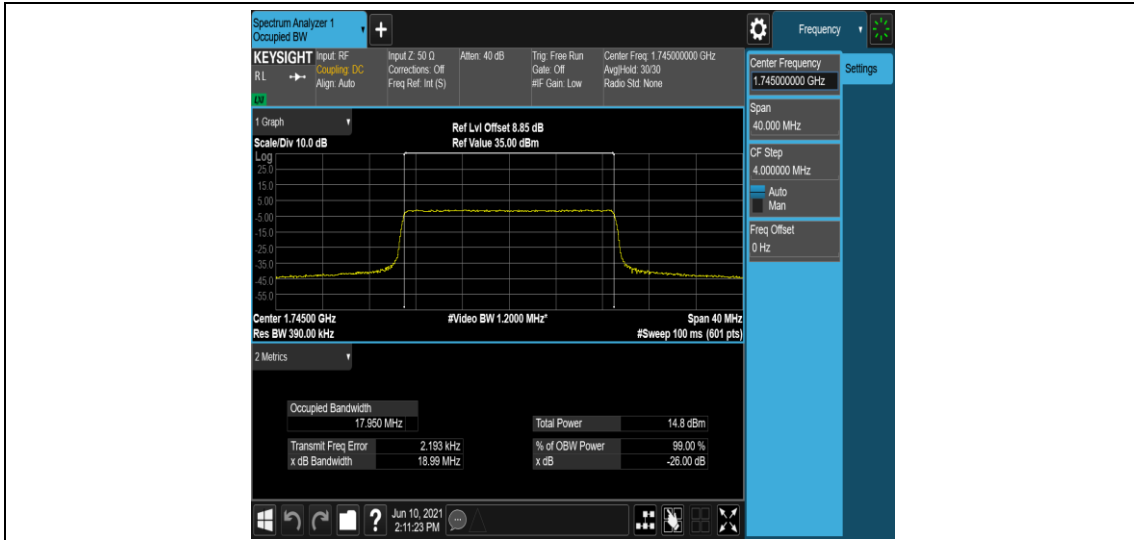

Band4-15MHz-QPSK-20325-75RB#0

Band4-15MHz-16QAM-20025-75RB#0

Band4-15MHz-16QAM-20175-75RB#0

Band4-15MHz-16QAM-20325-75RB#0

Band4-20MHz-QPSK-20050-100RB#0

Band4-20MHz-QPSK-20175-100RB#0

Band4-20MHz-QPSK-20300-100RB#0