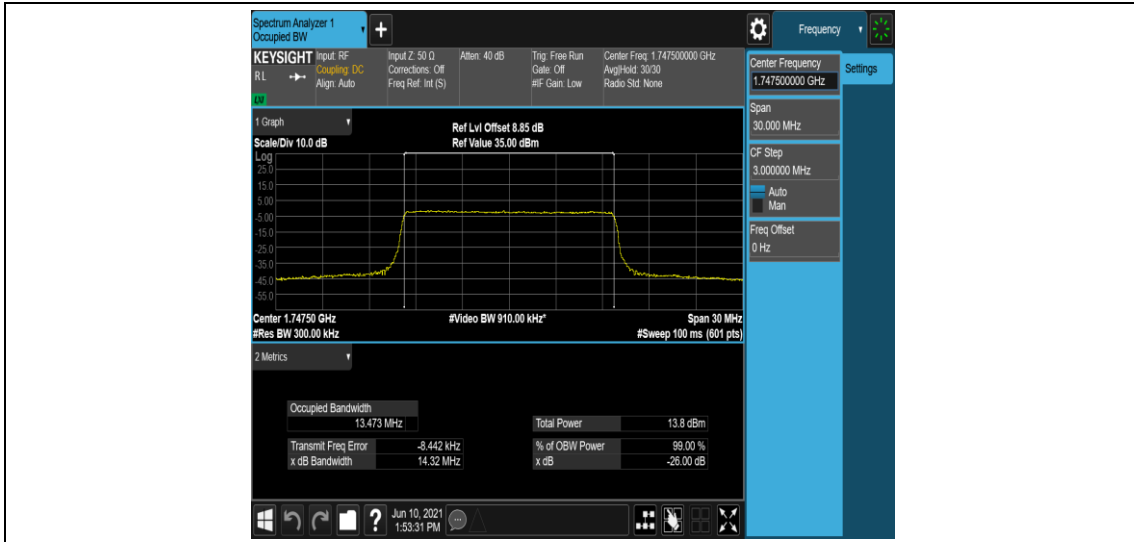

Band4-15MHz-QPSK-20325-75RB#0

Band4-15MHz-16QAM-20025-75RB#0

Band4-15MHz-16QAM-20175-75RB#0

Band4-15MHz-16QAM-20325-75RB#0

Band4-20MHz-QPSK-20050-100RB#0

Band4-20MHz-QPSK-20175-100RB#0

Band4-20MHz-QPSK-20300-100RB#0