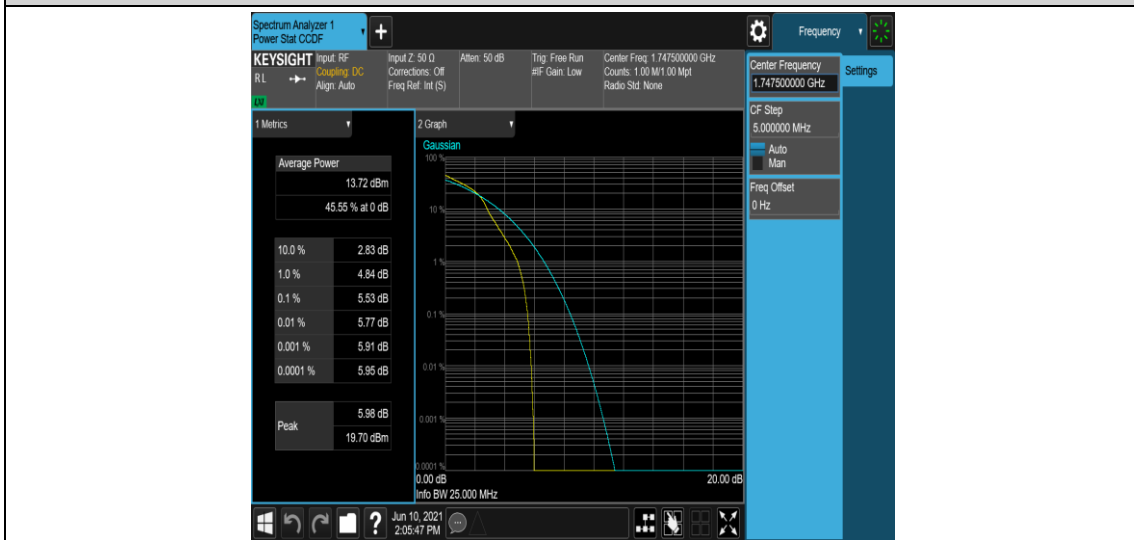

Band4-15MHz-16QAM-20175-75RB#0

Band4-15MHz-16QAM-20325-1RB#0

Band4-15MHz-16QAM-20325-75RB#0

Band4-20MHz-QPSK-20050-1RB#0

Band4-20MHz-QPSK-20050-100RB#0

Band4-20MHz-QPSK-20175-1RB#0

Band4-20MHz-QPSK-20175-100RB#0