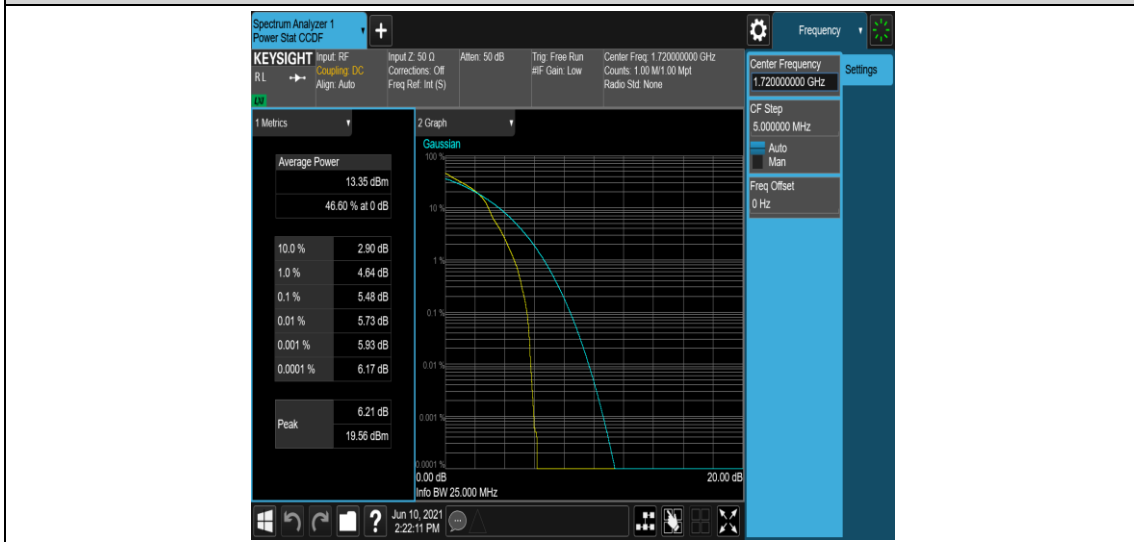

Band4-20MHz-16QAM-20050-1RB#0