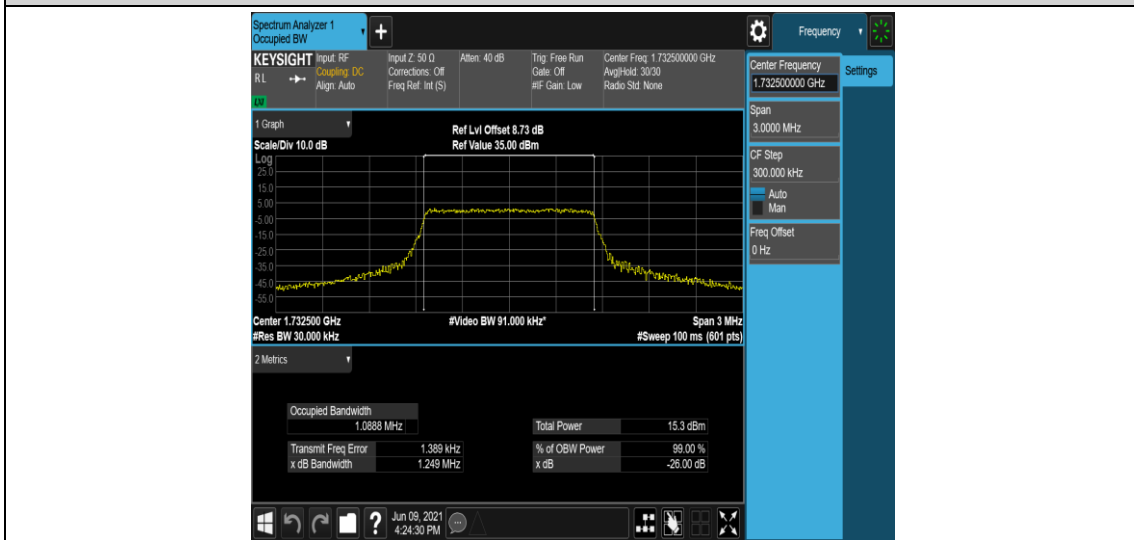

Band4	20MHz	16QAM	20050	100RB#0	17.970	19.01	PASS
Band4	20MHz	16QAM	20175	100RB#0	17.980	18.99	PASS
Band4	20MHz	16QAM	20300	100RB#0	17.964	19.06	PASS

Test Graphs

Band4-1.4MHz-16QAM-19957-6RB#0

Band4-1.4MHz-16QAM-20175-6RB#0