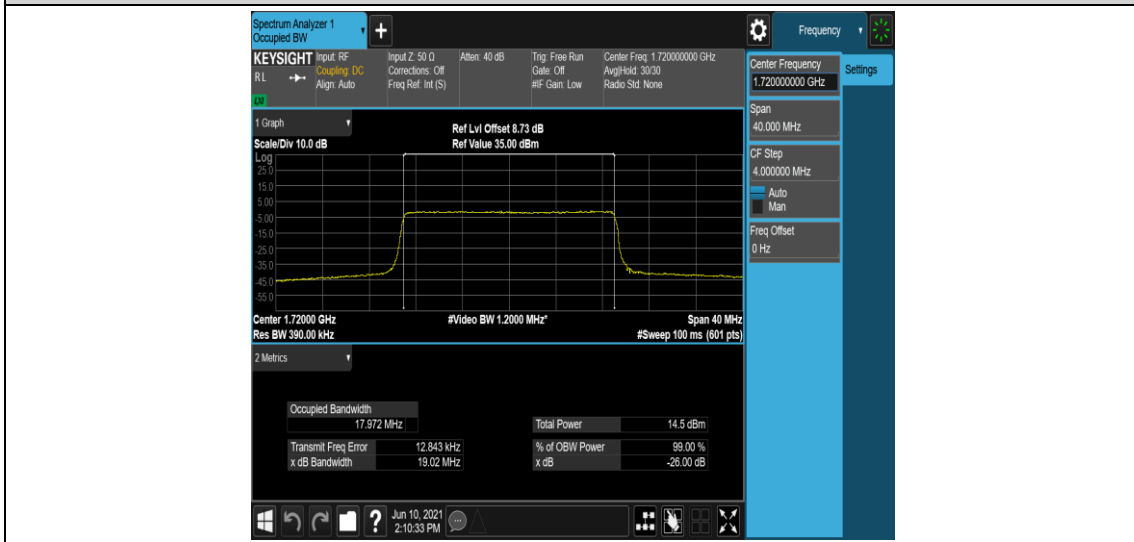

Band4-15MHz-QPSK-20325-75RB#0

Band4-15MHz-16QAM-20025-75RB#0

Band4-15MHz-16QAM-20175-75RB#0

Band4-15MHz-16QAM-20325-75RB#0

Band4-20MHz-QPSK-20050-100RB#0

Band4-20MHz-QPSK-20175-100RB#0

Band4-20MHz-QPSK-20300-100RB#0