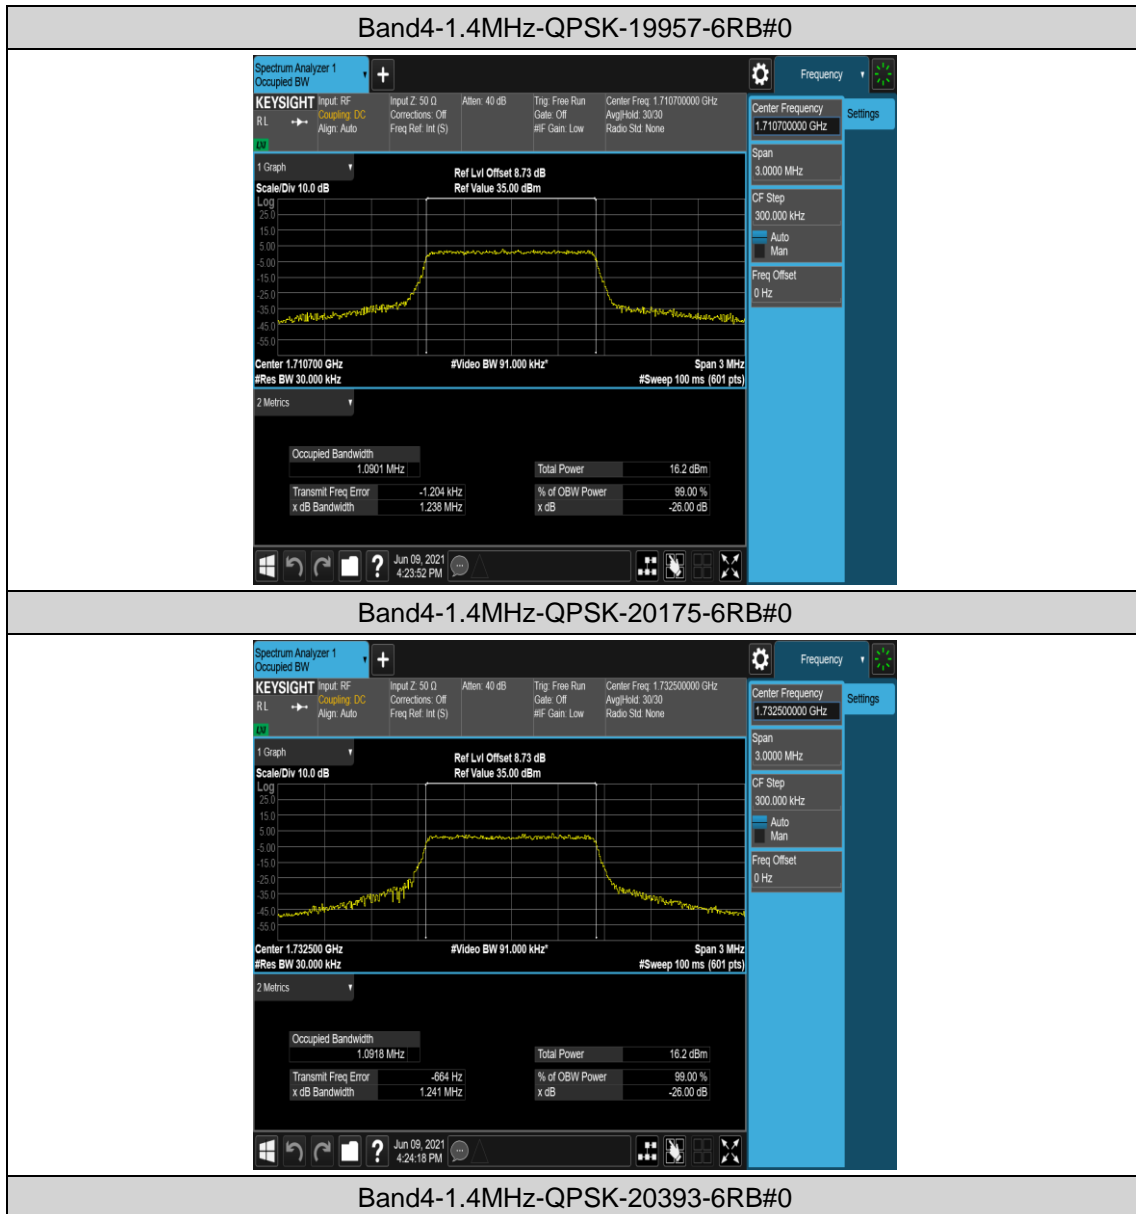

Band4	20MHz	16QAM	20050	100RB#0	17.970	19.01	PASS
Band4	20MHz	16QAM	20175	100RB#0	17.980	18.99	PASS
Band4	20MHz	16QAM	20300	100RB#0	17.964	19.06	PASS

Test Graphs