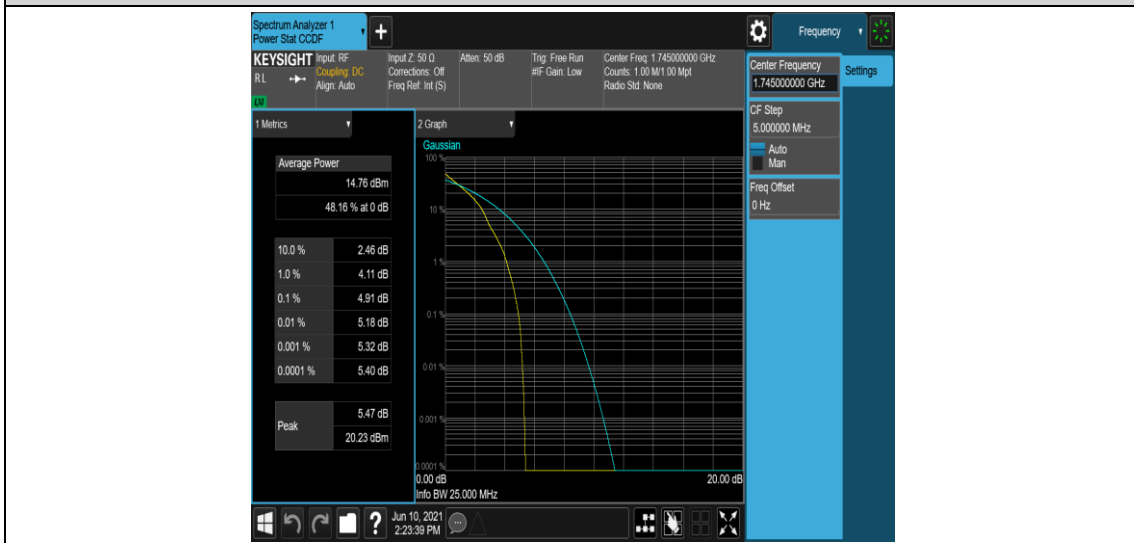

Band4-20MHz-QPSK-20300-1RB#0