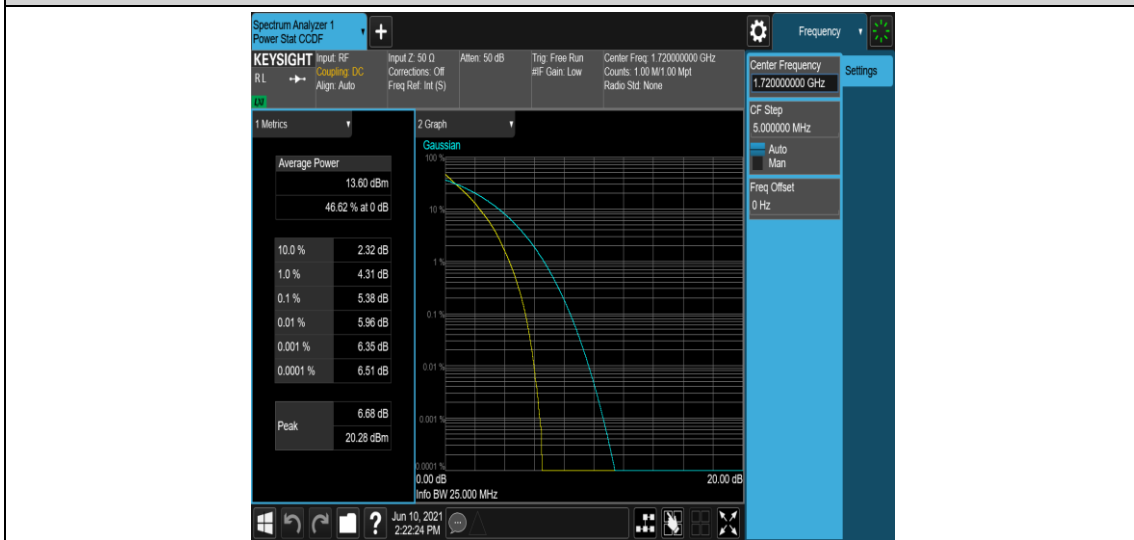

Band4-15MHz-16QAM-20175-75RB#0

Band4-15MHz-16QAM-20325-1RB#0

Band4-15MHz-16QAM-20325-75RB#0

Band4-20MHz-QPSK-20050-1RB#0

Band4-20MHz-QPSK-20050-100RB#0

Band4-20MHz-QPSK-20175-1RB#0

Band4-20MHz-QPSK-20175-100RB#0