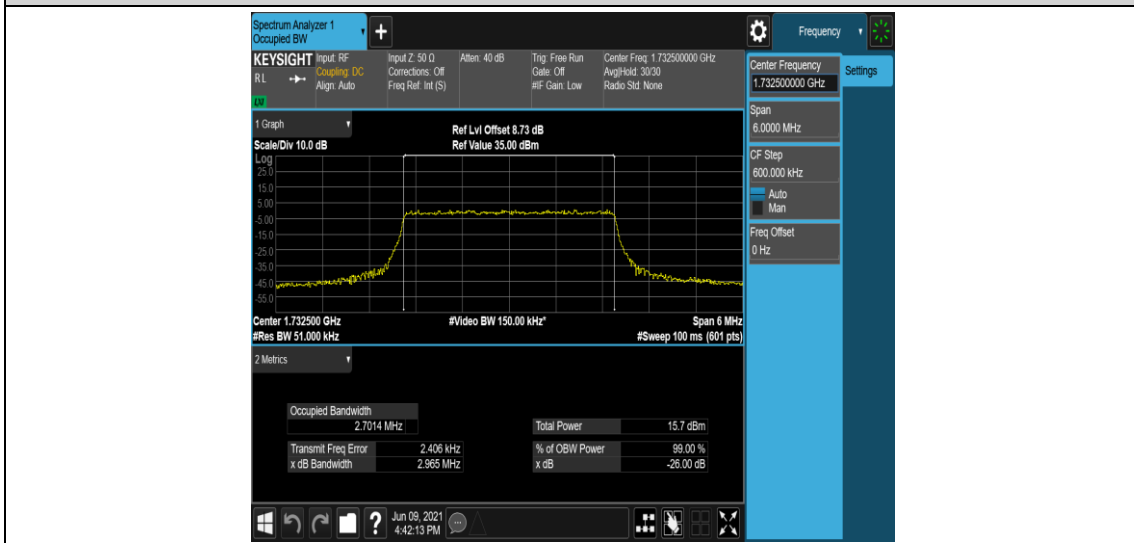

Band4-3MHz-QPSK-20175-15RB#0