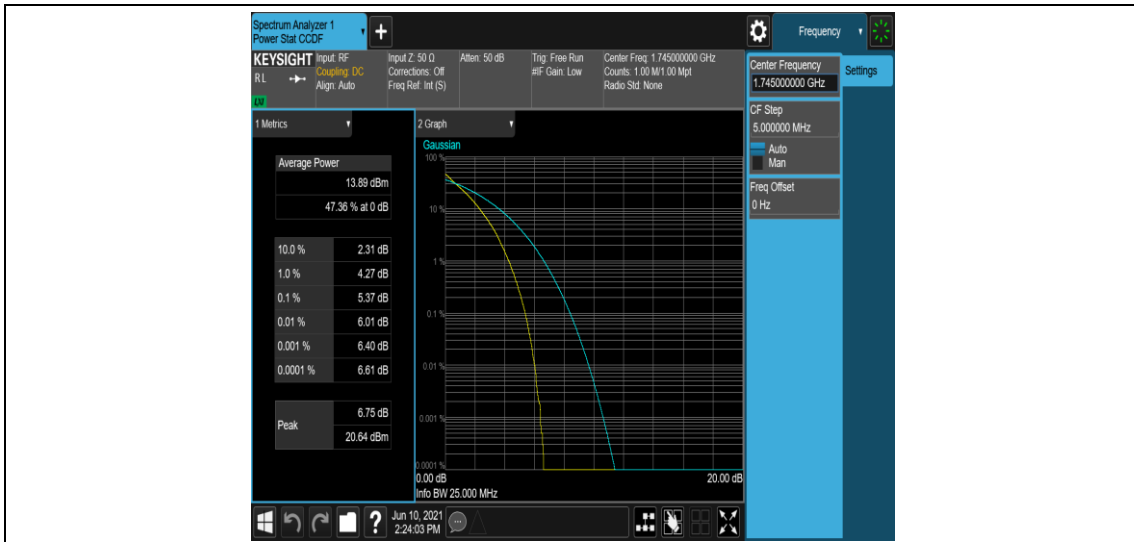

Band4-20MHz-QPSK-20300-100RB#0