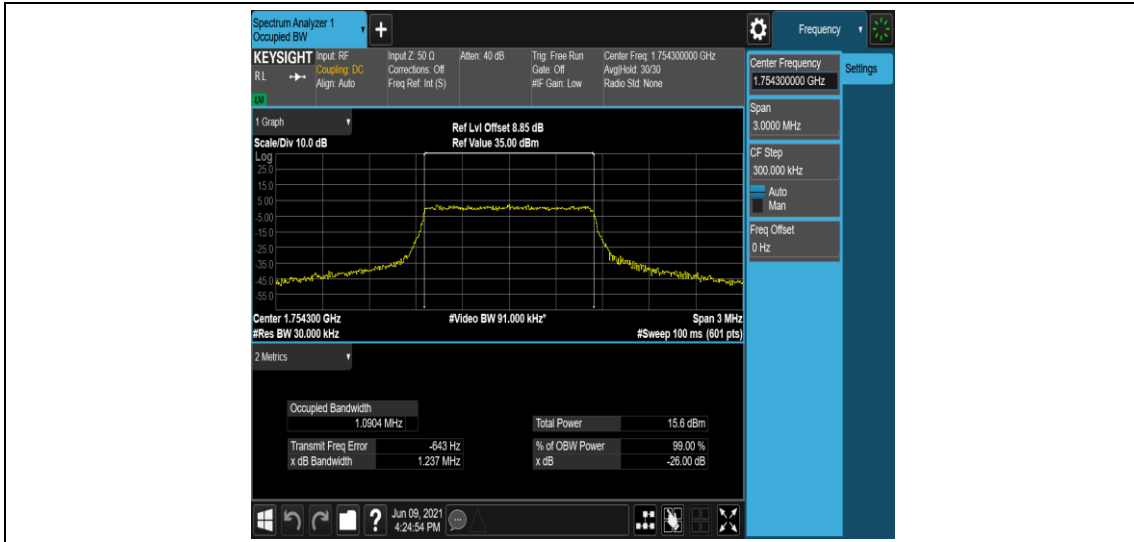

Band4-1.4MHz-16QAM-20393-6RB#0