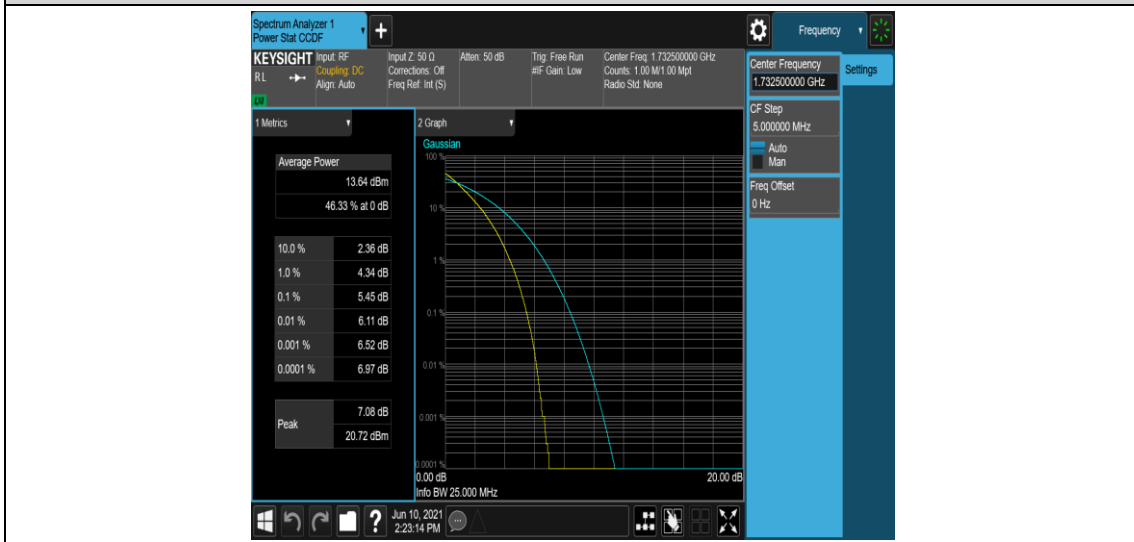

Band4-15MHz-16QAM-20175-75RB#0

Band4-15MHz-16QAM-20325-1RB#0

Band4-15MHz-16QAM-20325-75RB#0

Band4-20MHz-QPSK-20050-1RB#0

Band4-20MHz-QPSK-20050-100RB#0

Band4-20MHz-QPSK-20175-1RB#0

Band4-20MHz-QPSK-20175-100RB#0