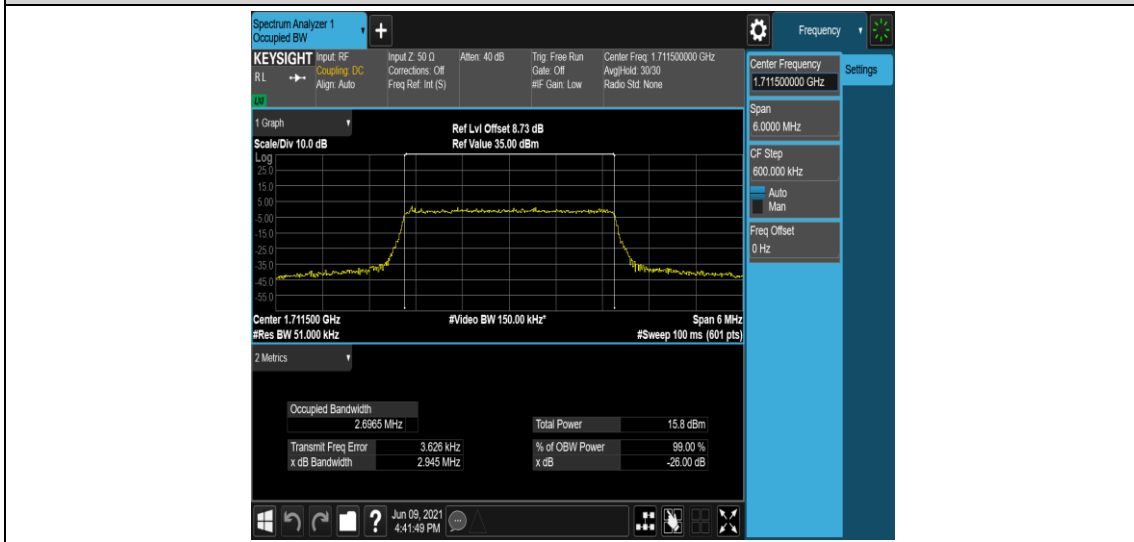

Band4-3MHz-QPSK-19965-15RB#0