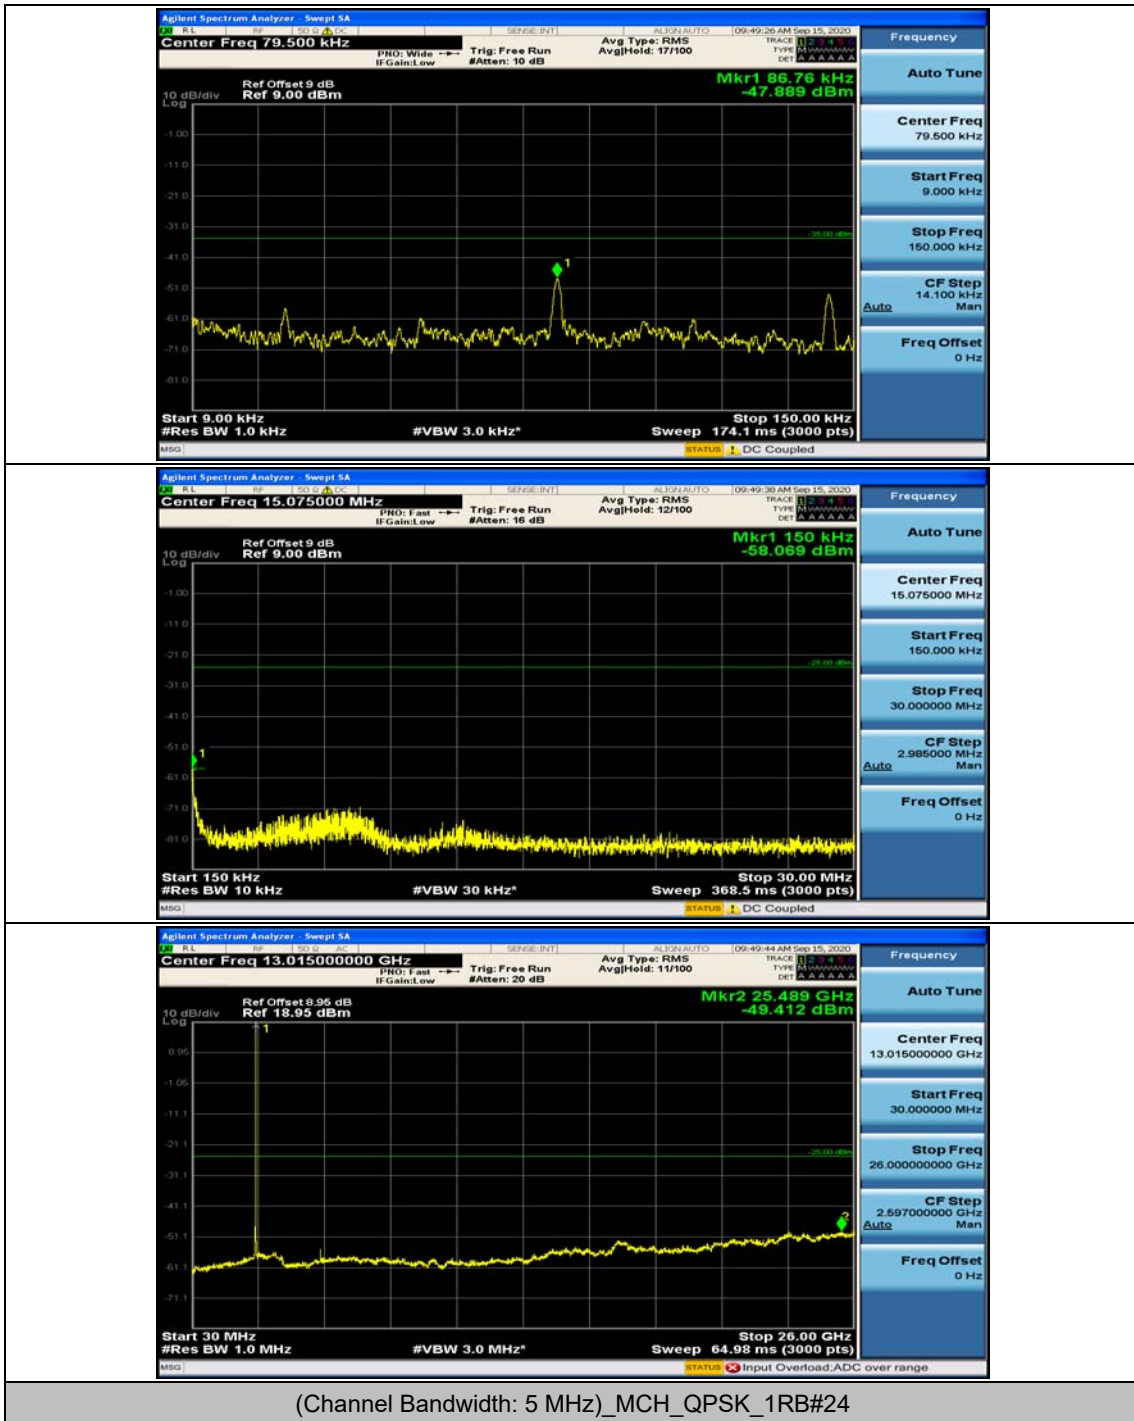

(Channel Bandwidth: 5 MHz)_MCH_QPSK_1RB#12