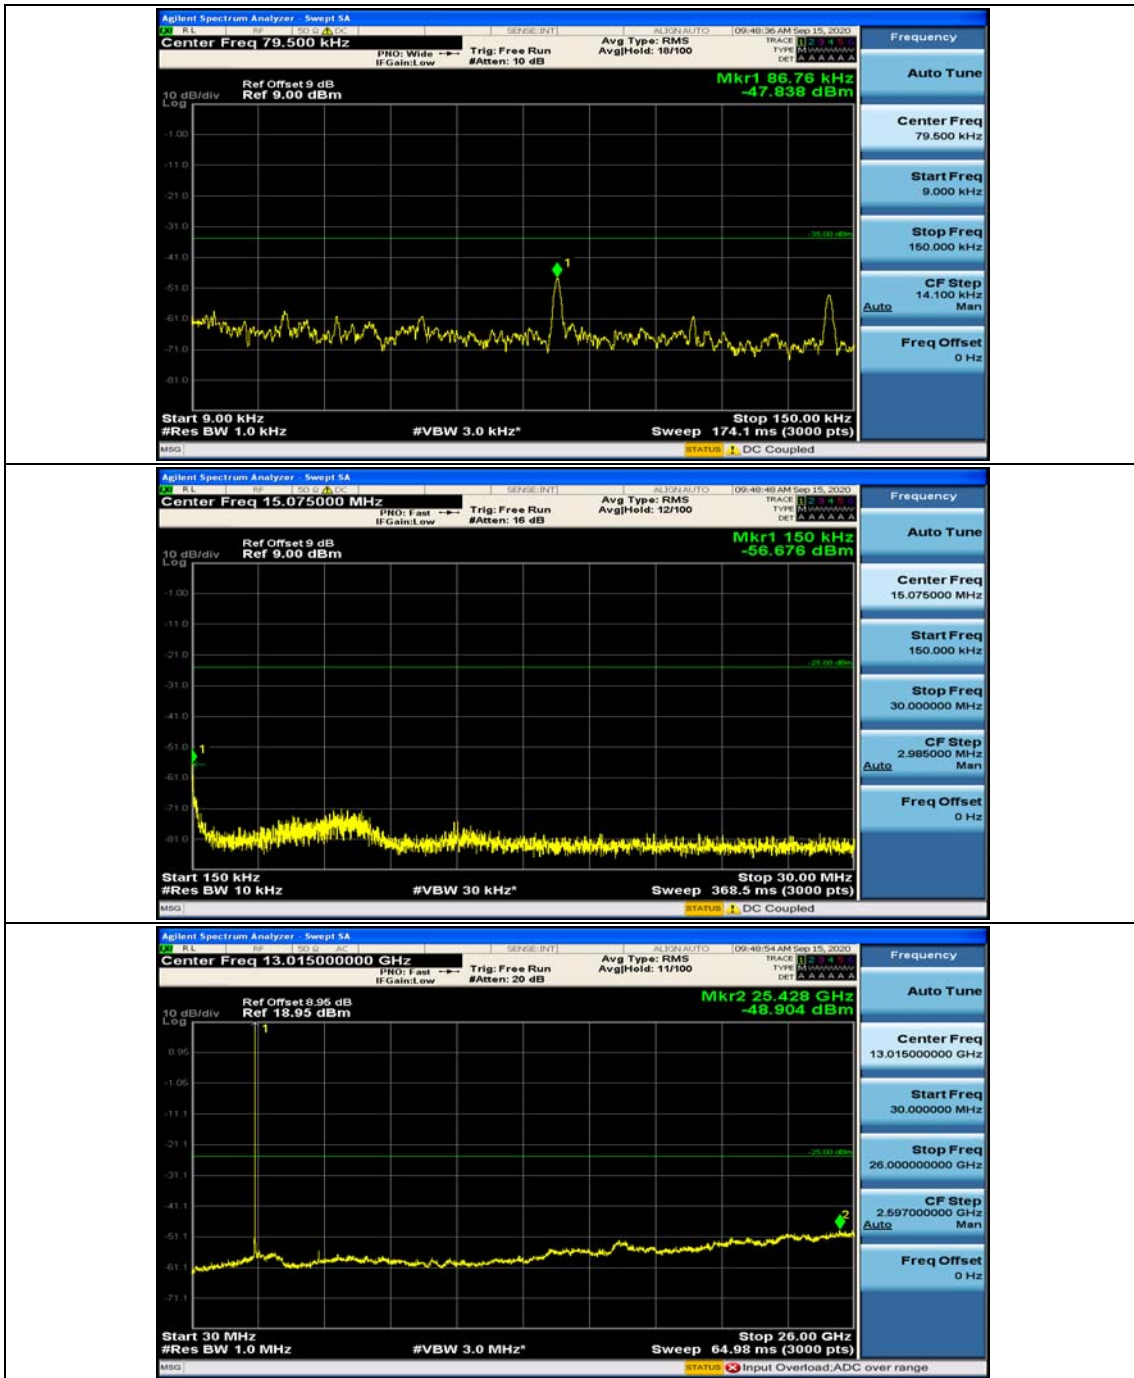

(Channel Bandwidth:20 MHz)_HCH_16QAM_50RB#25

(Channel Bandwidth:20 MHz)_HCH_16QAM_50RB#50

(Channel Bandwidth:20 MHz)_HCH_16QAM_100RB#0

Appendix E: Conducted Spurious Emission

Test Graphs

Channel Bandwidth: 5 MHz

(Channel Bandwidth: 5 MHz)_MCH_QPSK_1RB#0

(Channel Bandwidth: 5 MHz)_MCH_QPSK_1RB#12

(Channel Bandwidth: 5 MHz)_HCH_QPSK_1RB#0

(Channel Bandwidth: 5 MHz)_HCH_QPSK_1RB#12

(Channel Bandwidth: 5 MHz)_LCH_16QAM_1RB#12

Channel Bandwidth: 10 MHz