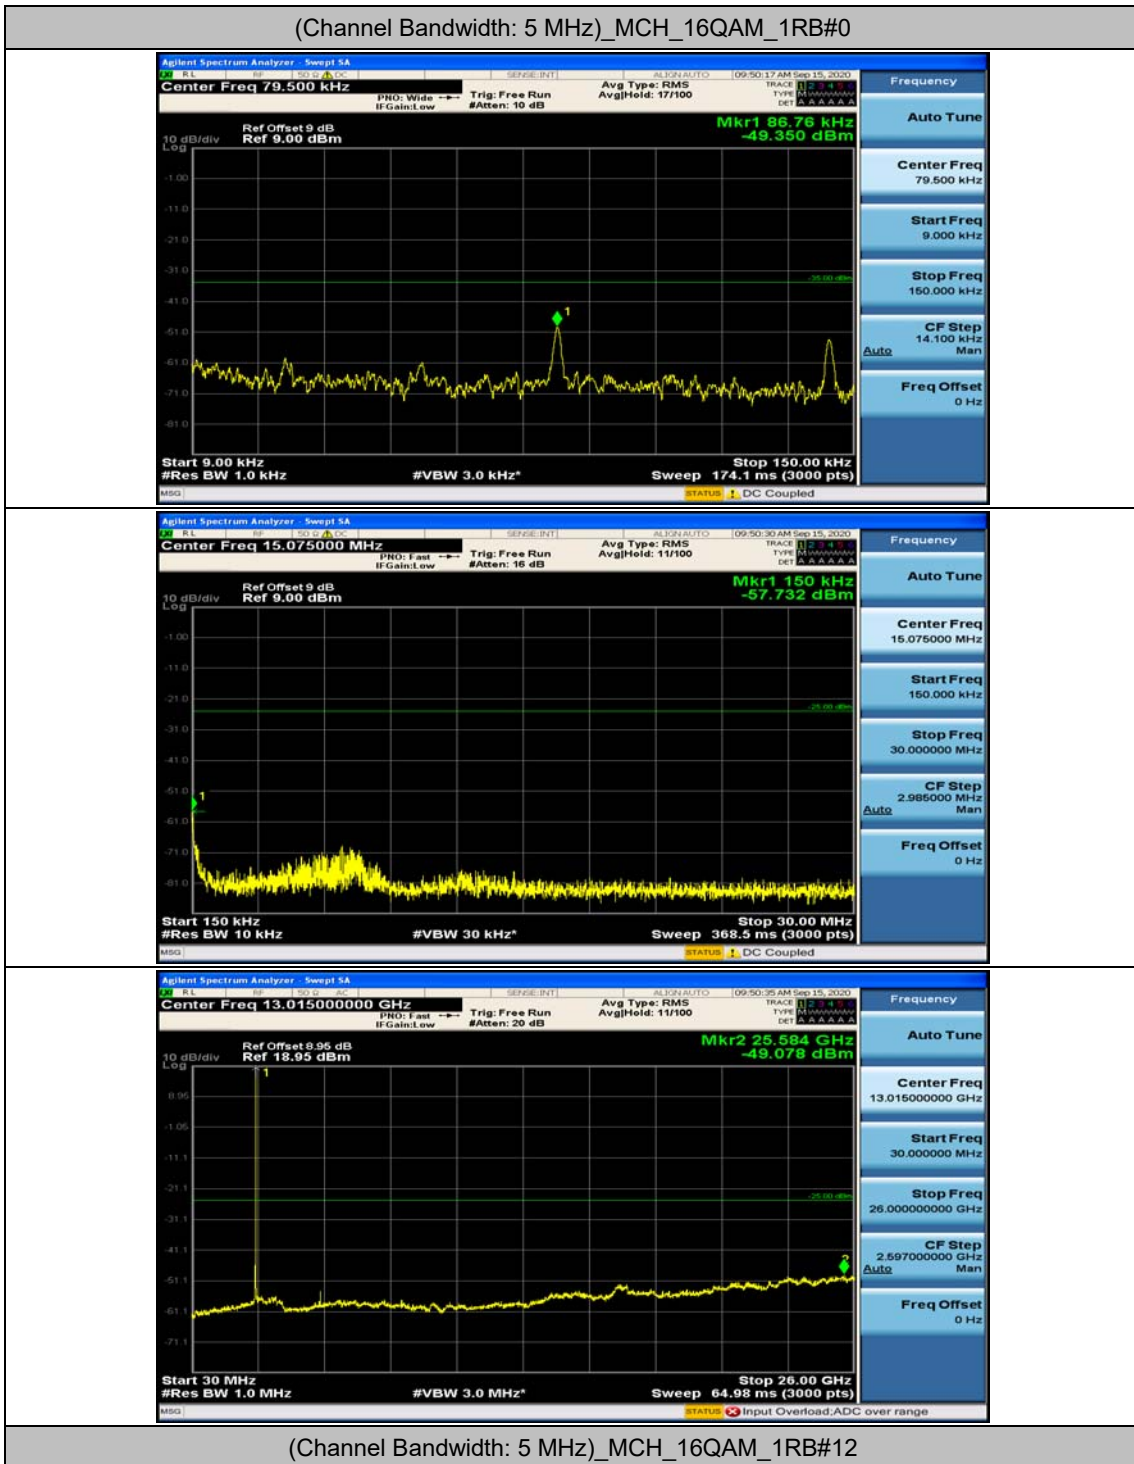

(Channel Bandwidth:20 MHz)_HCH_16QAM_50RB#25

(Channel Bandwidth:20 MHz)_HCH_16QAM_50RB#50

(Channel Bandwidth:20 MHz)_HCH_16QAM_100RB#0

Appendix E: Conducted Spurious Emission

Test Graphs

Channel Bandwidth: 5 MHz

(Channel Bandwidth: 5 MHz)_MCH_QPSK_1RB#0

(Channel Bandwidth: 5 MHz)_MCH_QPSK_1RB#12

(Channel Bandwidth: 5 MHz)_HCH_QPSK_1RB#0

(Channel Bandwidth: 5 MHz)_HCH_QPSK_1RB#12

(Channel Bandwidth: 5 MHz)_LCH_16QAM_1RB#12

Channel Bandwidth: 10 MHz