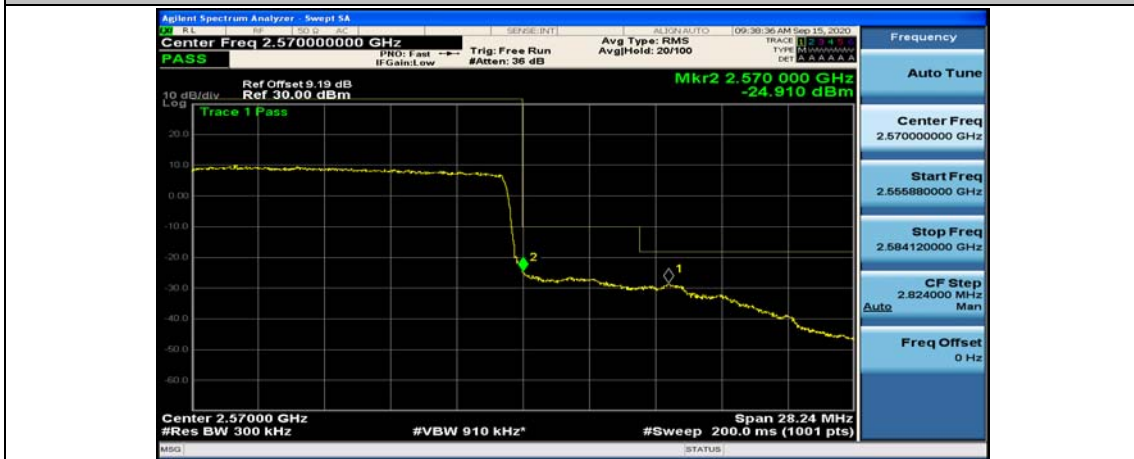

(Channel Bandwidth:15 MHz)_HCH_16QAM_37RB#0

(Channel Bandwidth:15 MHz)_HCH_16QAM_37RB#18

(Channel Bandwidth:15 MHz)_HCH_16QAM_37RB#38

(Channel Bandwidth:15 MHz)_HCH_16QAM_75RB#0

Channel Bandwidth: 20 MHz

(Channel Bandwidth:20 MHz)_LCH_QPSK_50RB#25