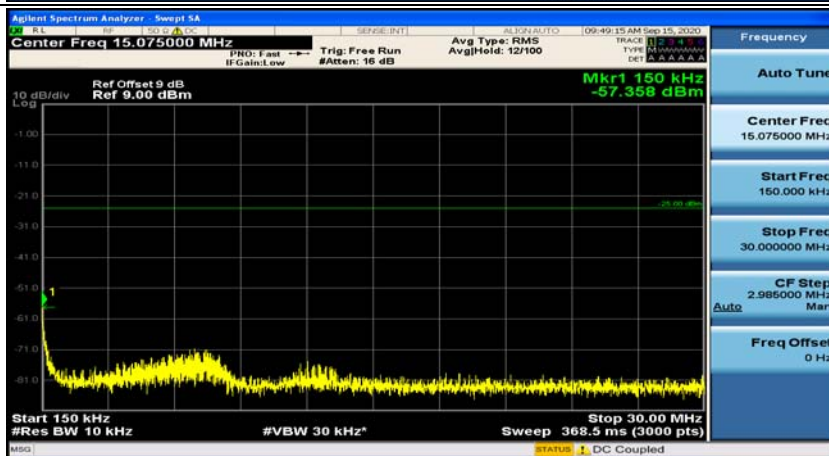

(Channel Bandwidth: 5 MHz)_MCH_QPSK_1RB#0