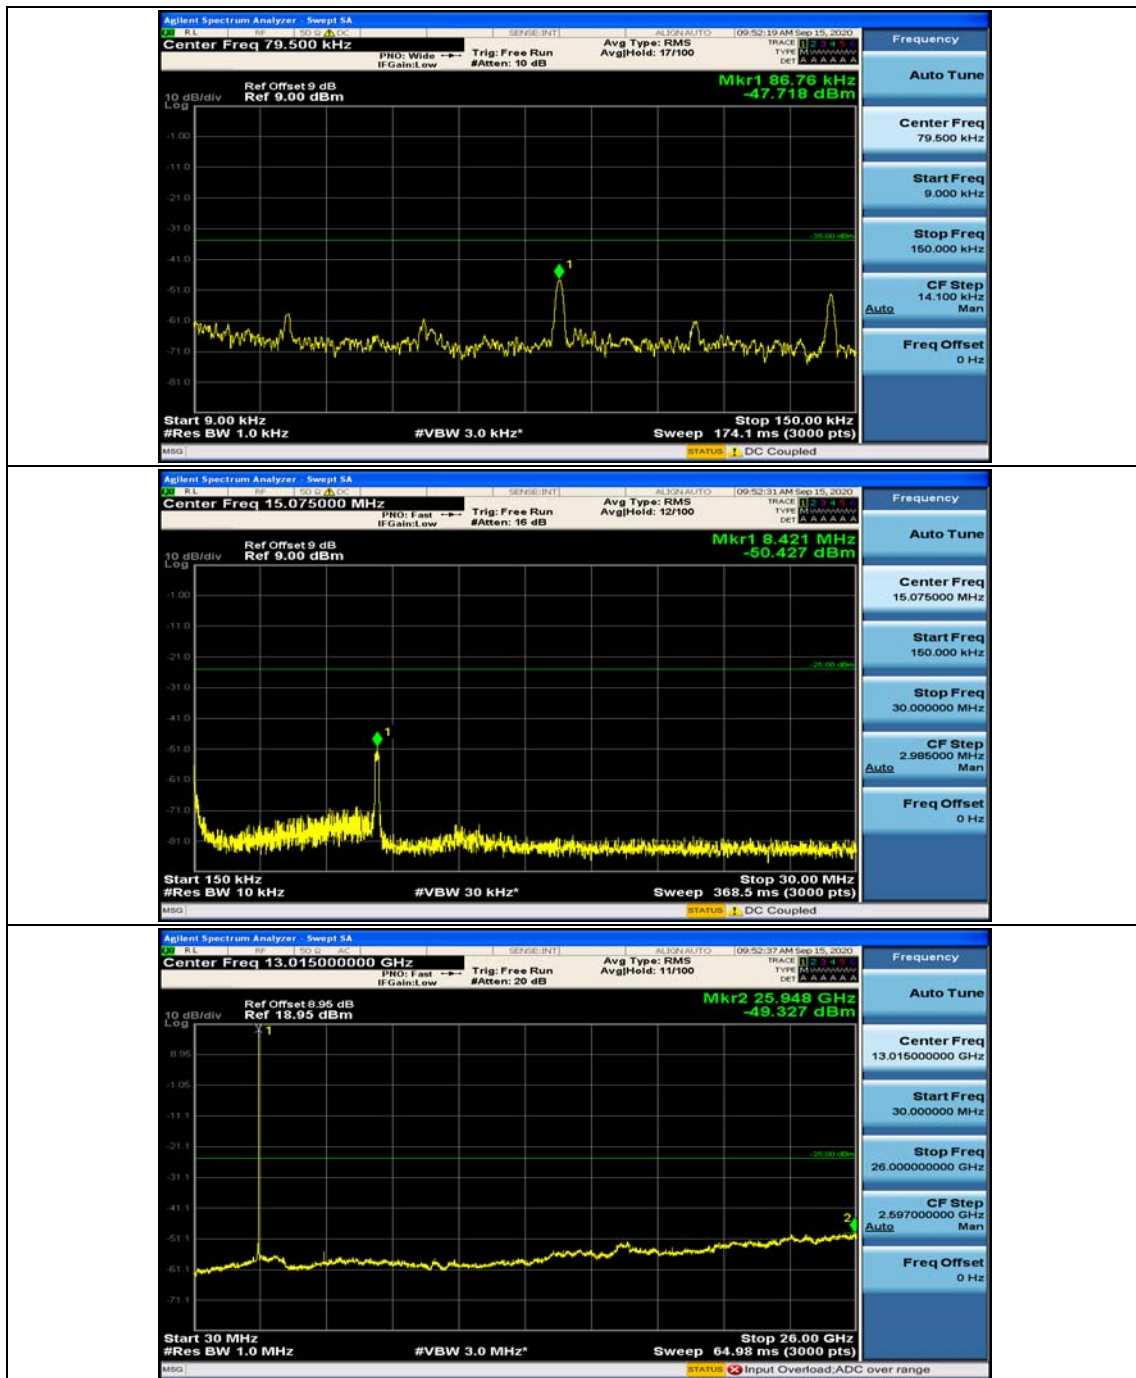

(Channel Bandwidth:20 MHz)_HCH_16QAM_50RB#25

(Channel Bandwidth:20 MHz)_HCH_16QAM_50RB#50

(Channel Bandwidth:20 MHz)_HCH_16QAM_100RB#0

Appendix E: Conducted Spurious Emission

Test Graphs

Channel Bandwidth: 5 MHz

(Channel Bandwidth: 5 MHz)_MCH_QPSK_1RB#0

(Channel Bandwidth: 5 MHz)_MCH_QPSK_1RB#12

(Channel Bandwidth: 5 MHz)_HCH_QPSK_1RB#0

(Channel Bandwidth: 5 MHz)_HCH_QPSK_1RB#12

(Channel Bandwidth: 5 MHz)_LCH_16QAM_1RB#12

Channel Bandwidth: 10 MHz