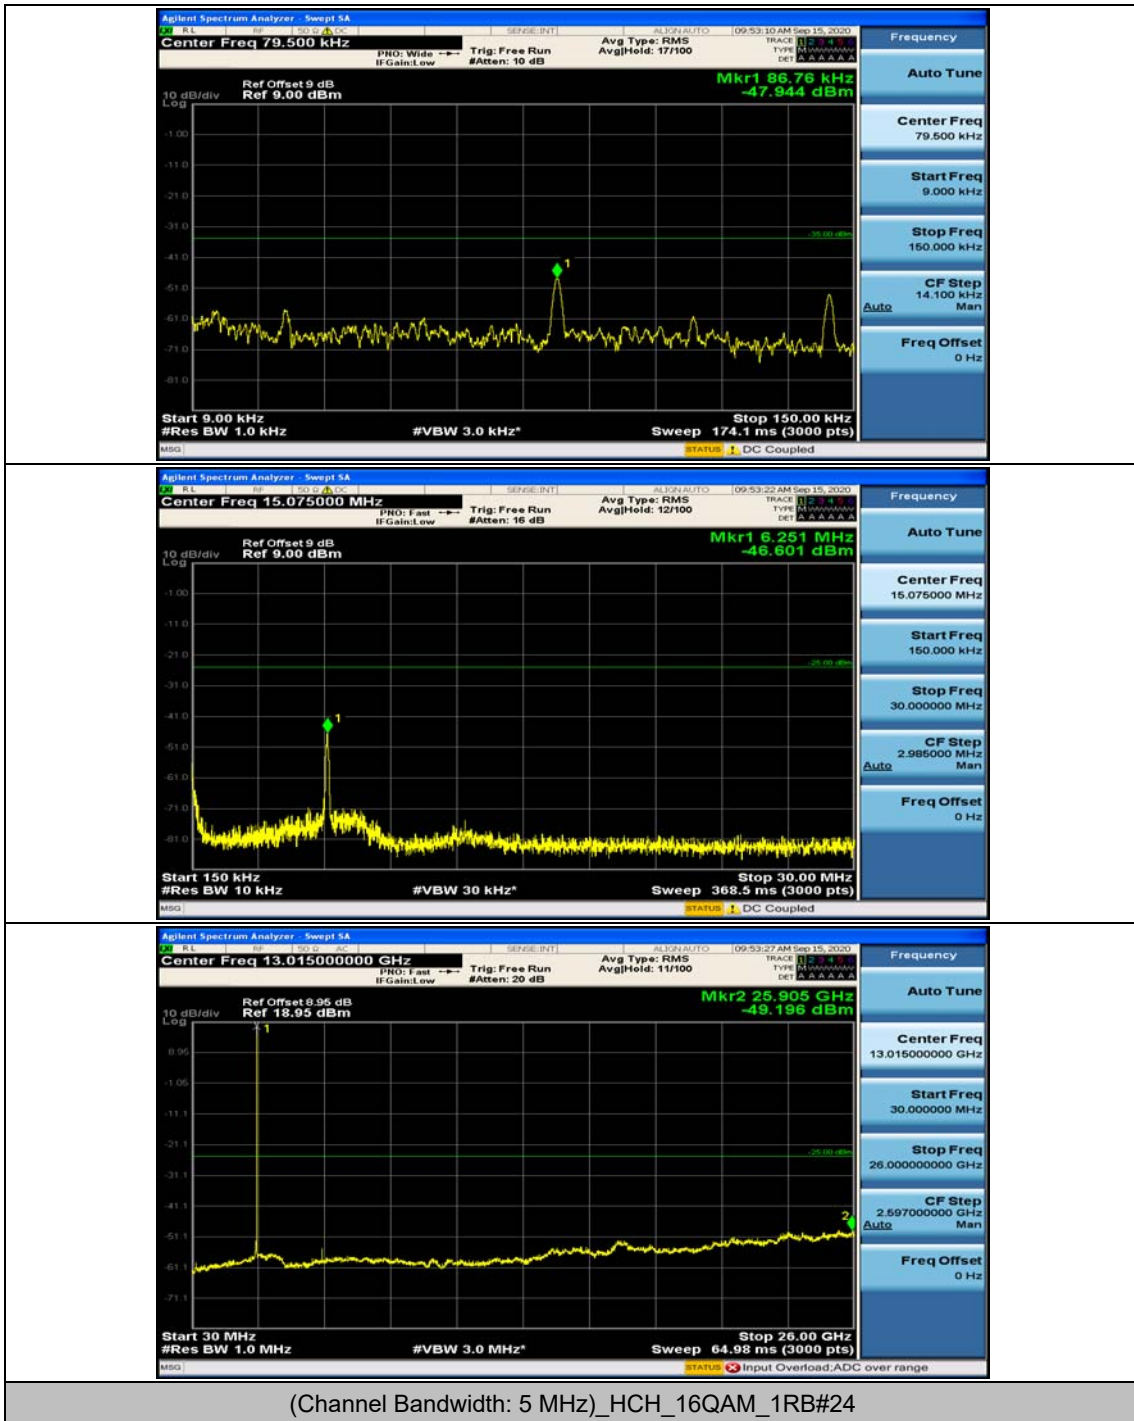

(Channel Bandwidth:20 MHz)_HCH_16QAM_50RB#25

(Channel Bandwidth:20 MHz)_HCH_16QAM_50RB#50

(Channel Bandwidth:20 MHz)_HCH_16QAM_100RB#0

Appendix E: Conducted Spurious Emission

Test Graphs

Channel Bandwidth: 5 MHz

(Channel Bandwidth: 5 MHz)_MCH_QPSK_1RB#0

(Channel Bandwidth: 5 MHz)_MCH_QPSK_1RB#12

(Channel Bandwidth: 5 MHz)_HCH_QPSK_1RB#0

(Channel Bandwidth: 5 MHz)_HCH_QPSK_1RB#12

(Channel Bandwidth: 5 MHz)_LCH_16QAM_1RB#12

Channel Bandwidth: 10 MHz