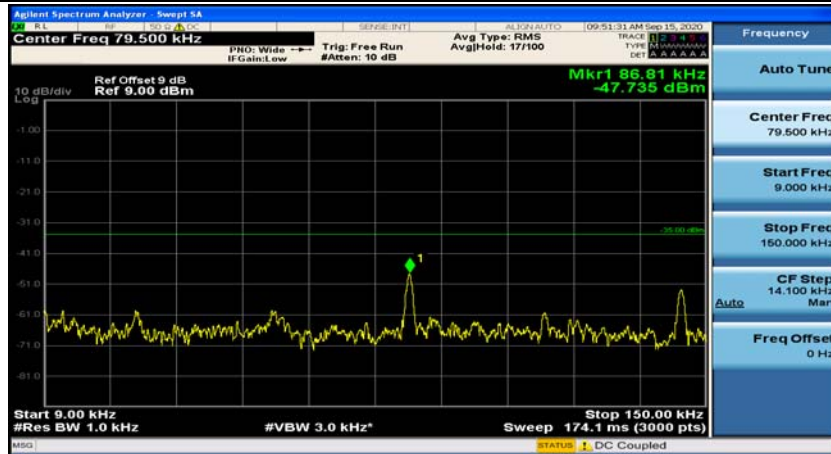

(Channel Bandwidth: 5 MHz)_HCH_QPSK_1RB#0