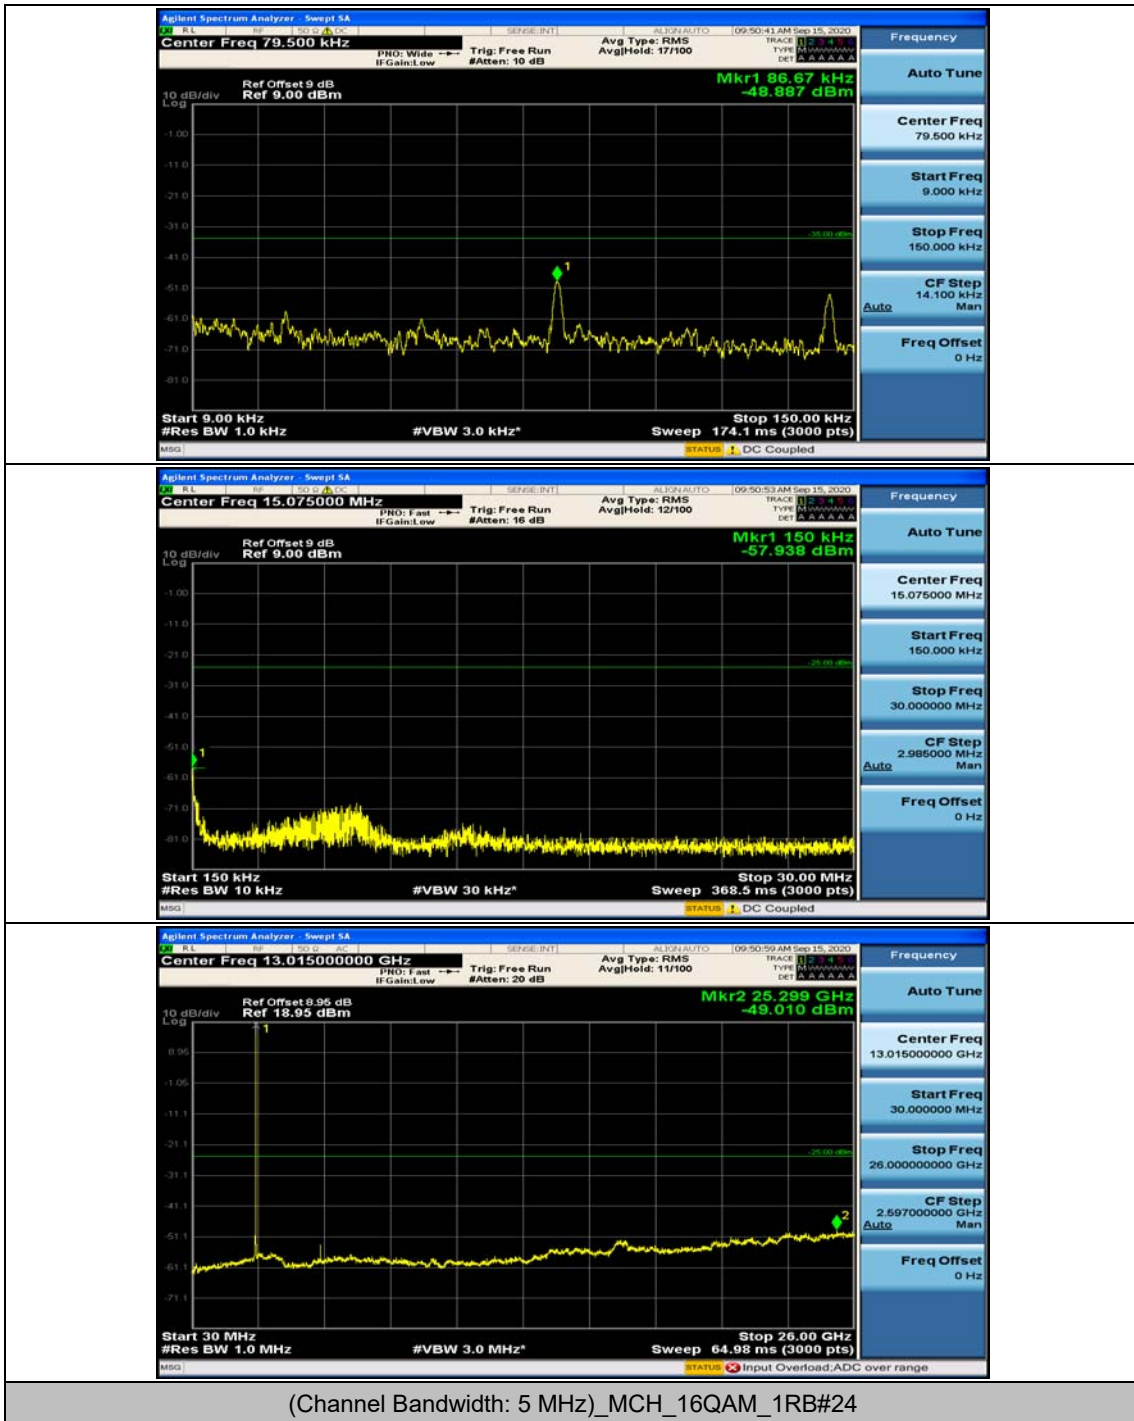

(Channel Bandwidth:20 MHz)_HCH_16QAM_50RB#25

(Channel Bandwidth:20 MHz)_HCH_16QAM_50RB#50

(Channel Bandwidth:20 MHz)_HCH_16QAM_100RB#0

Appendix E: Conducted Spurious Emission

Test Graphs

Channel Bandwidth: 5 MHz

(Channel Bandwidth: 5 MHz)_MCH_QPSK_1RB#0

(Channel Bandwidth: 5 MHz)_MCH_QPSK_1RB#12

(Channel Bandwidth: 5 MHz)_HCH_QPSK_1RB#0

(Channel Bandwidth: 5 MHz)_HCH_QPSK_1RB#12

(Channel Bandwidth: 5 MHz)_LCH_16QAM_1RB#12

Channel Bandwidth: 10 MHz