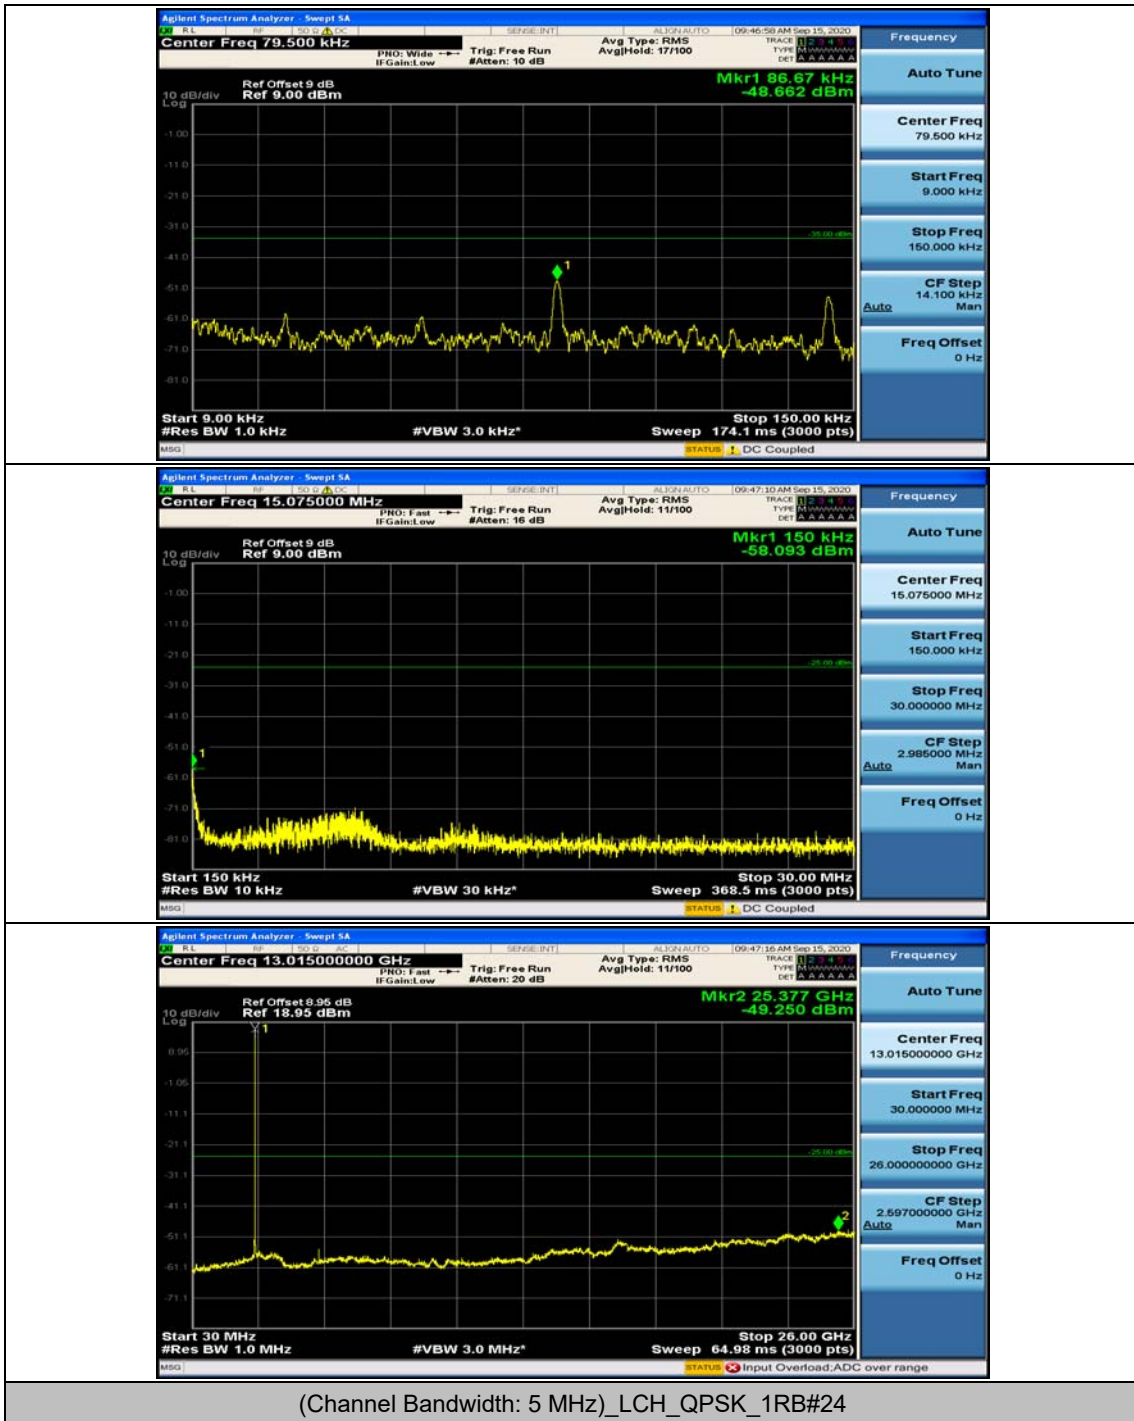

(Channel Bandwidth:20 MHz)_HCH_16QAM_50RB#25

(Channel Bandwidth:20 MHz)_HCH_16QAM_50RB#50

(Channel Bandwidth:20 MHz)_HCH_16QAM_100RB#0

Appendix E: Conducted Spurious Emission

Test Graphs

Channel Bandwidth: 5 MHz

Channel Bandwidth: 10 MHz