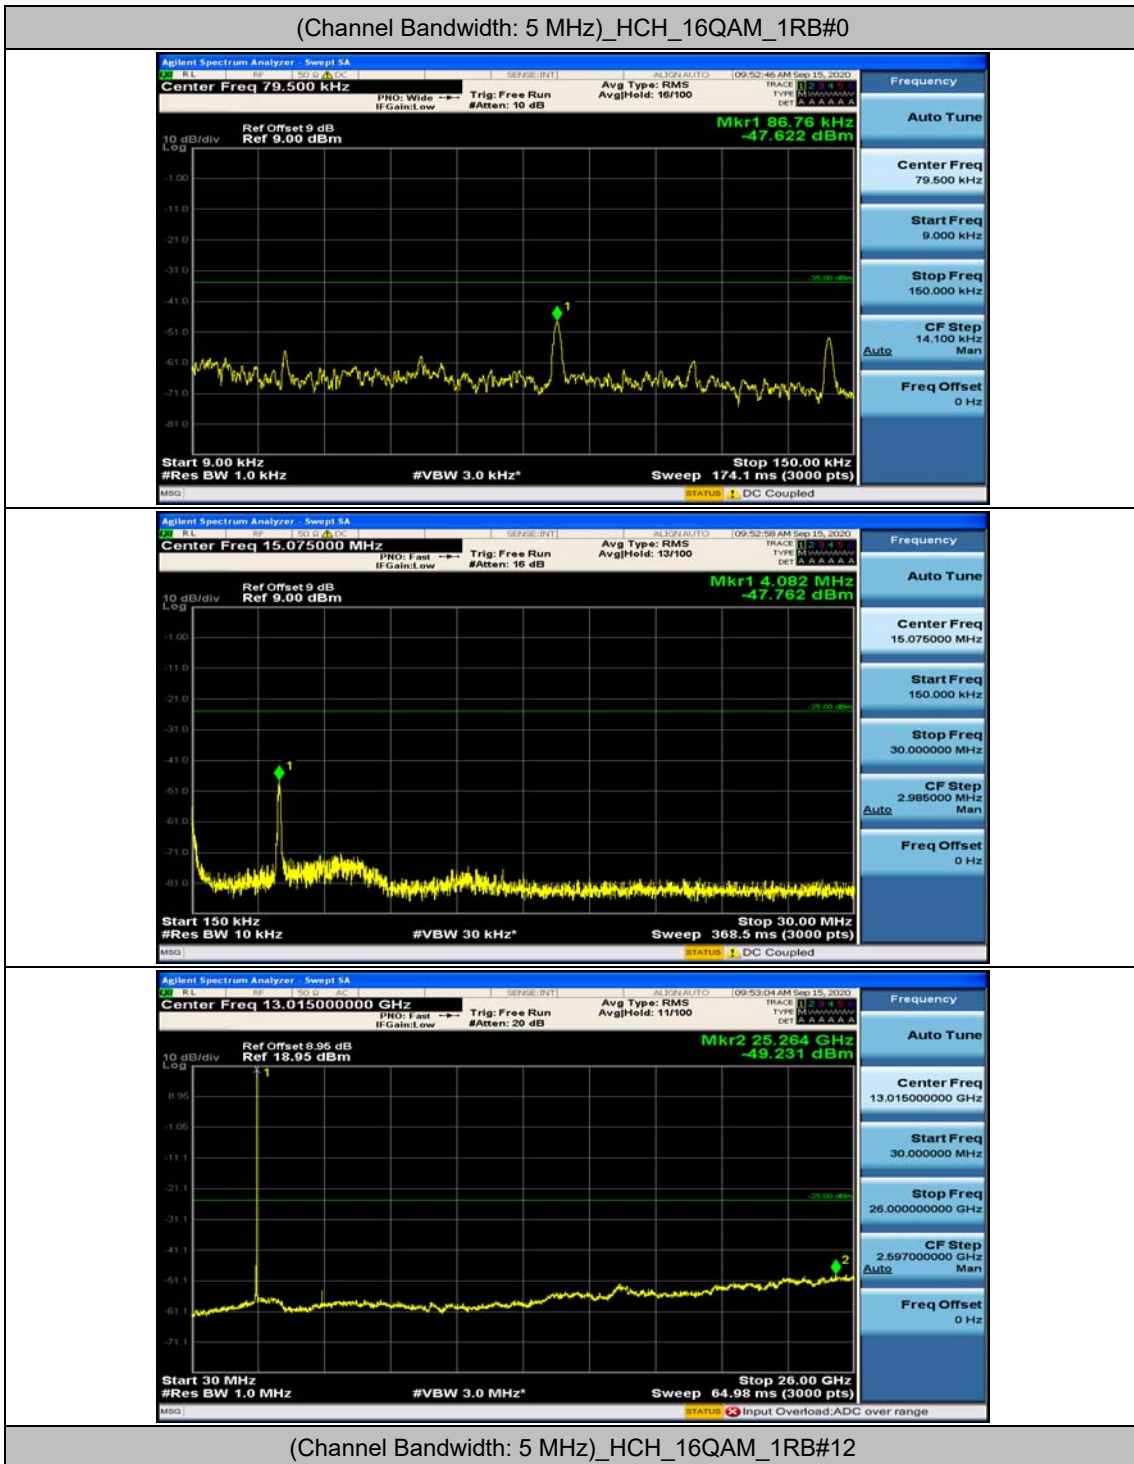

(Channel Bandwidth:20 MHz)_HCH_16QAM_50RB#25

(Channel Bandwidth:20 MHz)_HCH_16QAM_50RB#50

(Channel Bandwidth:20 MHz)_HCH_16QAM_100RB#0

Appendix E: Conducted Spurious Emission

Test Graphs

Channel Bandwidth: 5 MHz

(Channel Bandwidth: 5 MHz)_MCH_QPSK_1RB#0

(Channel Bandwidth: 5 MHz)_MCH_QPSK_1RB#12

(Channel Bandwidth: 5 MHz)_HCH_QPSK_1RB#0

(Channel Bandwidth: 5 MHz)_HCH_QPSK_1RB#12

(Channel Bandwidth: 5 MHz)_LCH_16QAM_1RB#12

Channel Bandwidth: 10 MHz