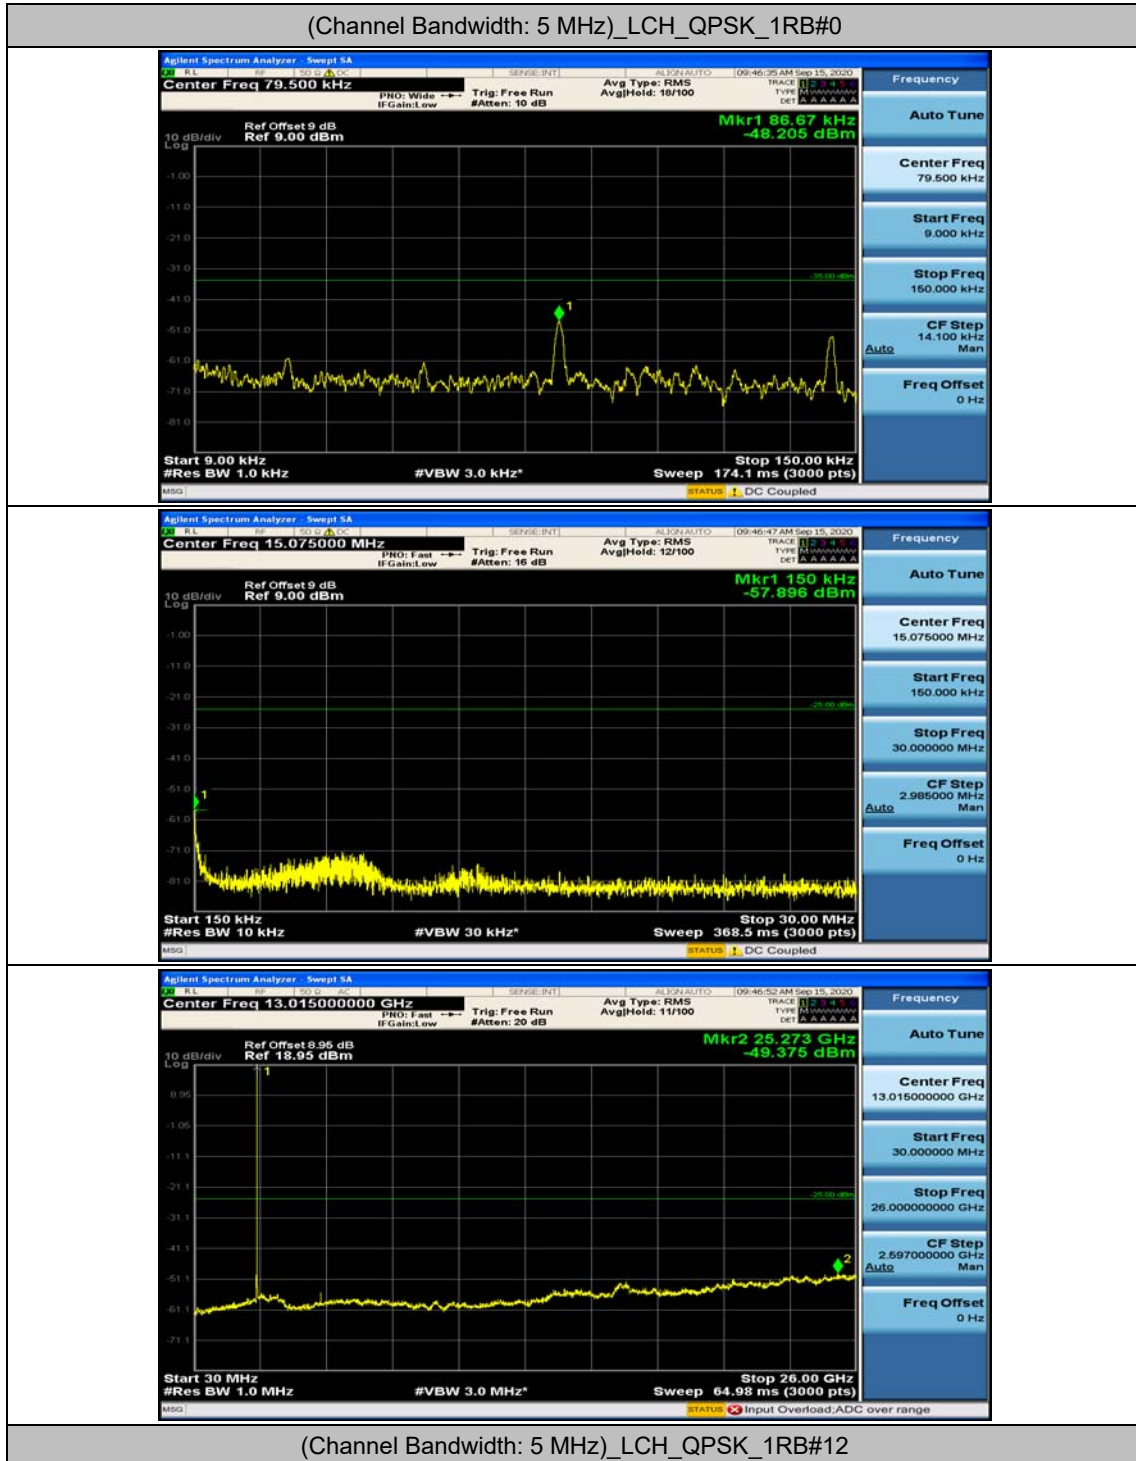

(Channel Bandwidth:20 MHz)_HCH_16QAM_50RB#25

(Channel Bandwidth:20 MHz)_HCH_16QAM_50RB#50

(Channel Bandwidth:20 MHz)_HCH_16QAM_100RB#0

Appendix E: Conducted Spurious Emission

Test Graphs

Channel Bandwidth: 5 MHz