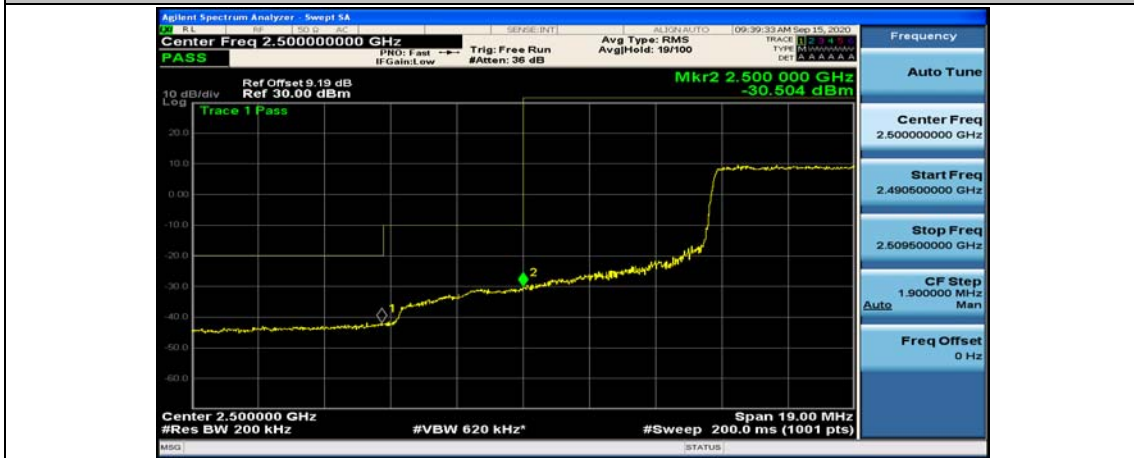

(Channel Bandwidth:15 MHz)_HCH_16QAM_37RB#0

(Channel Bandwidth:15 MHz)_HCH_16QAM_37RB#18

(Channel Bandwidth:15 MHz)_HCH_16QAM_37RB#38

(Channel Bandwidth:15 MHz)_HCH_16QAM_75RB#0

Channel Bandwidth: 20 MHz

(Channel Bandwidth:20 MHz)_LCH_QPSK_50RB#25