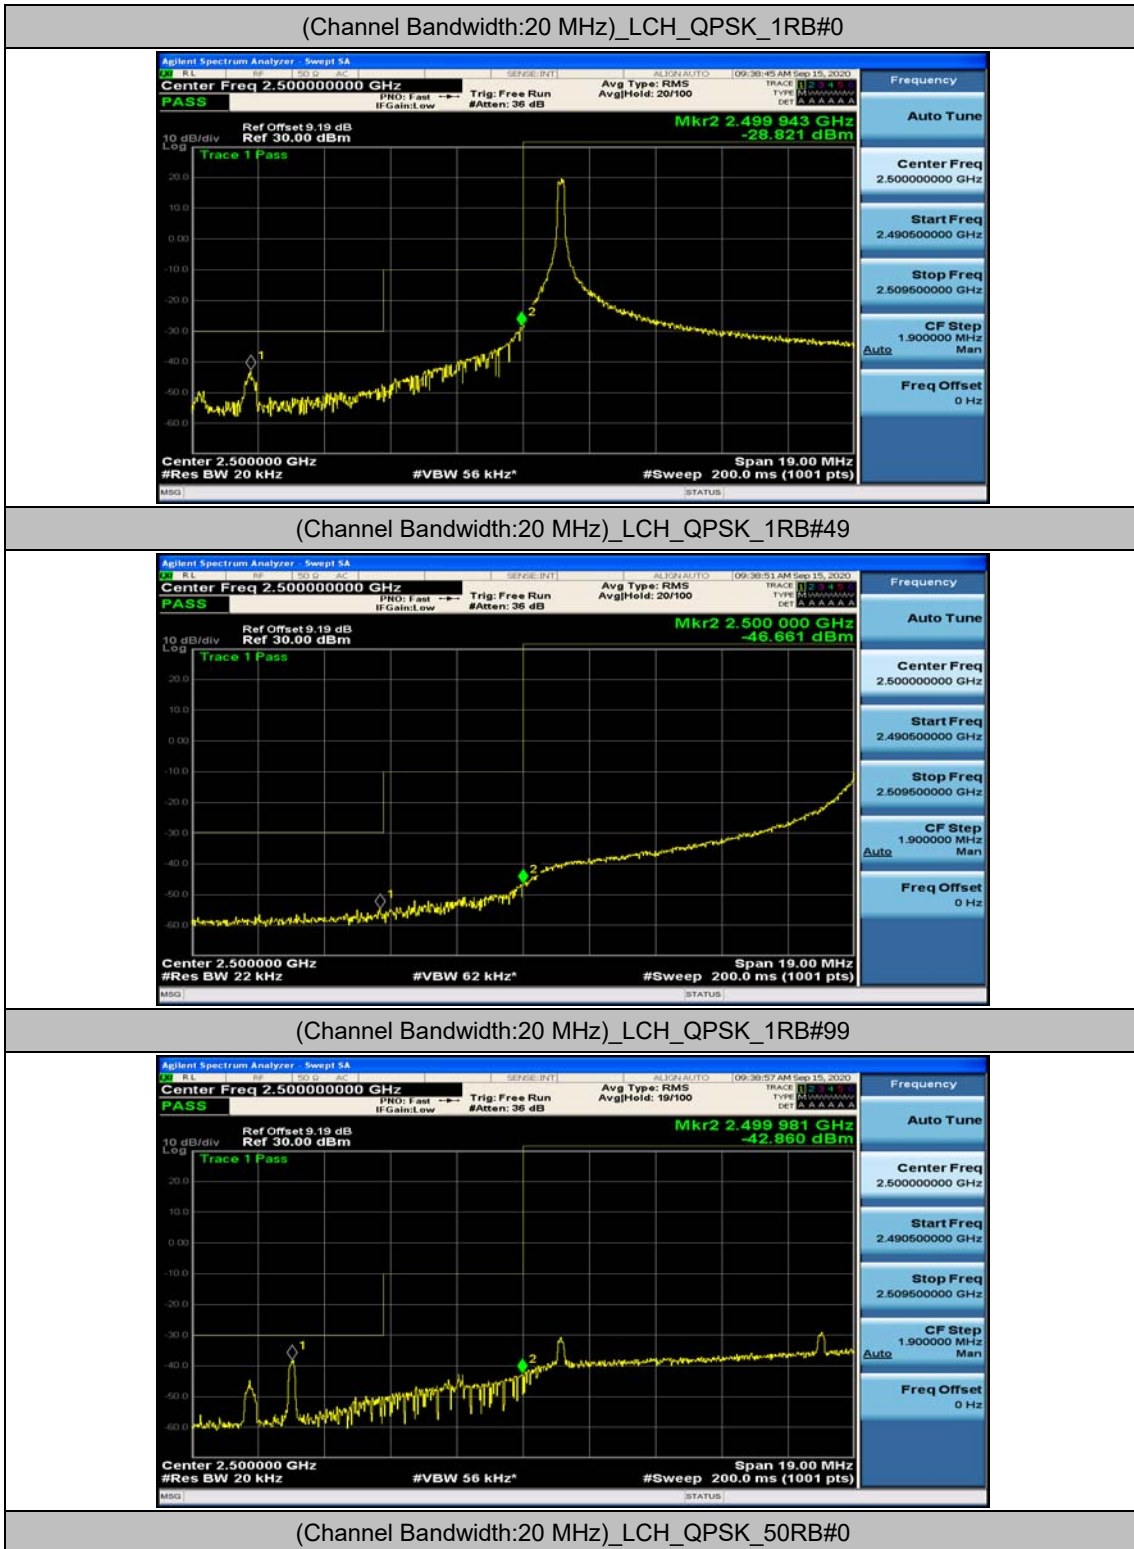

(Channel Bandwidth:15 MHz)_LCH_16QAM_37RB#38

(Channel Bandwidth:15 MHz)_LCH_16QAM_75RB#0

(Channel Bandwidth:15 MHz)_HCH_16QAM_1RB#0

(Channel Bandwidth:15 MHz)_HCH_16QAM_1RB#37

(Channel Bandwidth:15 MHz)_HCH_16QAM_1RB#74

(Channel Bandwidth:15 MHz)_HCH_16QAM_37RB#0

(Channel Bandwidth:15 MHz)_HCH_16QAM_37RB#18

(Channel Bandwidth:15 MHz)_HCH_16QAM_37RB#38

(Channel Bandwidth:15 MHz)_HCH_16QAM_75RB#0

Channel Bandwidth: 20 MHz

(Channel Bandwidth:20 MHz)_LCH_QPSK_50RB#25

(Channel Bandwidth:20 MHz)_LCH_QPSK_50RB#50

(Channel Bandwidth:20 MHz)_LCH_QPSK_100RB#0

(Channel Bandwidth:20 MHz)_HCH_QPSK_1RB#0

(Channel Bandwidth:20 MHz)_HCH_QPSK_1RB#49

(Channel Bandwidth:20 MHz)_HCH_QPSK_1RB#99