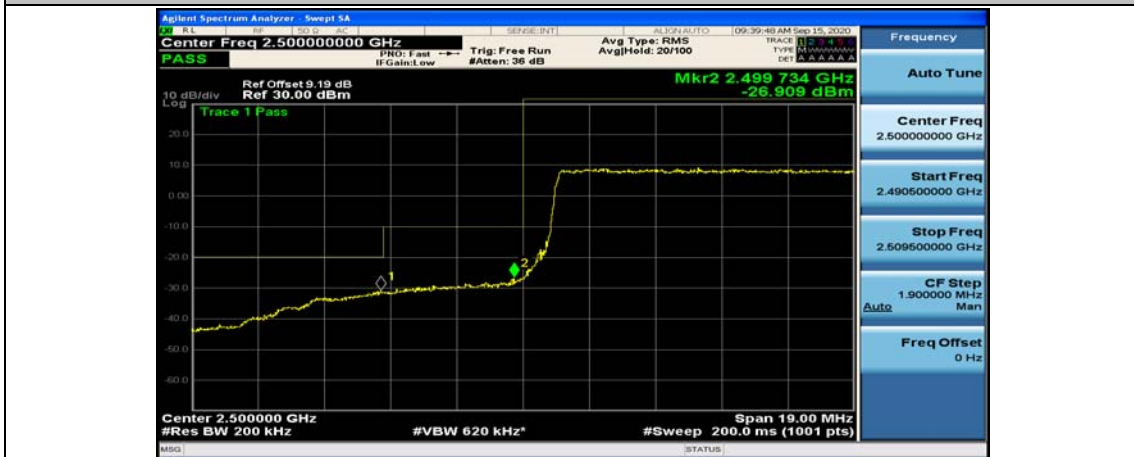

(Channel Bandwidth:20 MHz)_LCH_16QAM_50RB#0