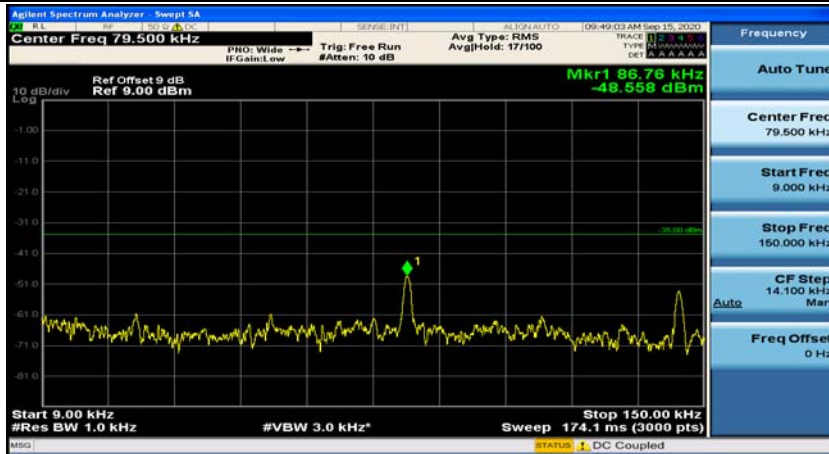

(Channel Bandwidth: 5 MHz)_MCH_QPSK_1RB#0