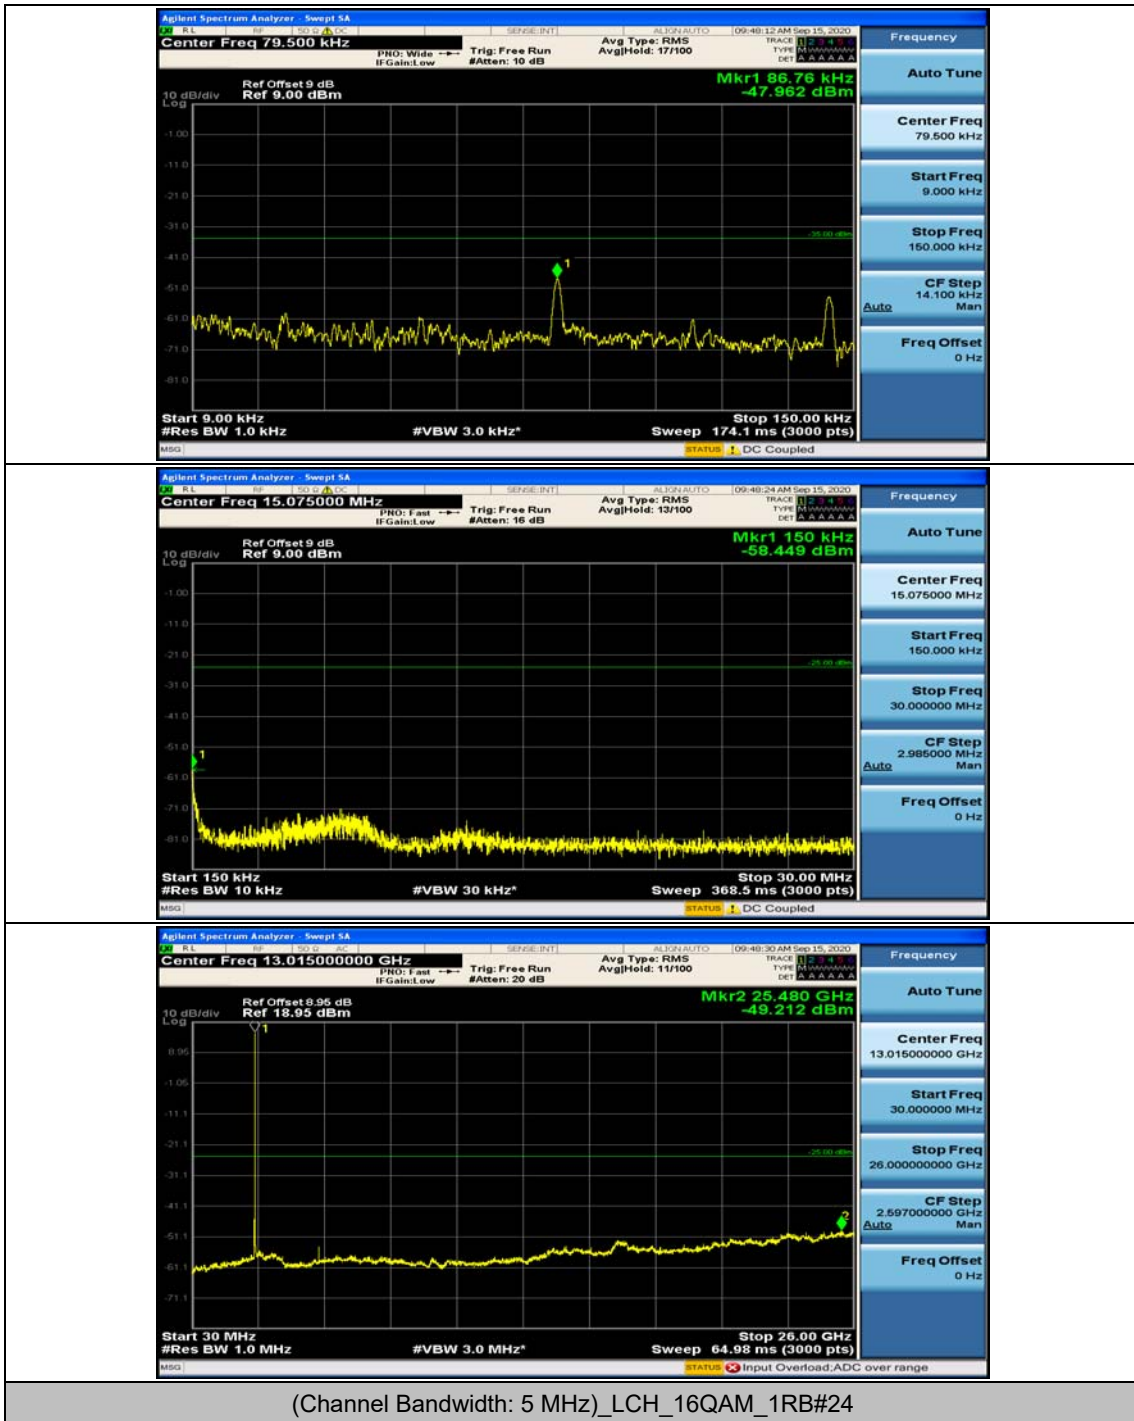

(Channel Bandwidth:20 MHz)_HCH_16QAM_50RB#25

(Channel Bandwidth:20 MHz)_HCH_16QAM_50RB#50

(Channel Bandwidth:20 MHz)_HCH_16QAM_100RB#0

Appendix E: Conducted Spurious Emission

Test Graphs

Channel Bandwidth: 5 MHz

(Channel Bandwidth: 5 MHz)_MCH_QPSK_1RB#0

(Channel Bandwidth: 5 MHz)_MCH_QPSK_1RB#12

(Channel Bandwidth: 5 MHz)_HCH_QPSK_1RB#0

(Channel Bandwidth: 5 MHz)_HCH_QPSK_1RB#12

(Channel Bandwidth: 5 MHz)_LCH_16QAM_1RB#12

Channel Bandwidth: 10 MHz