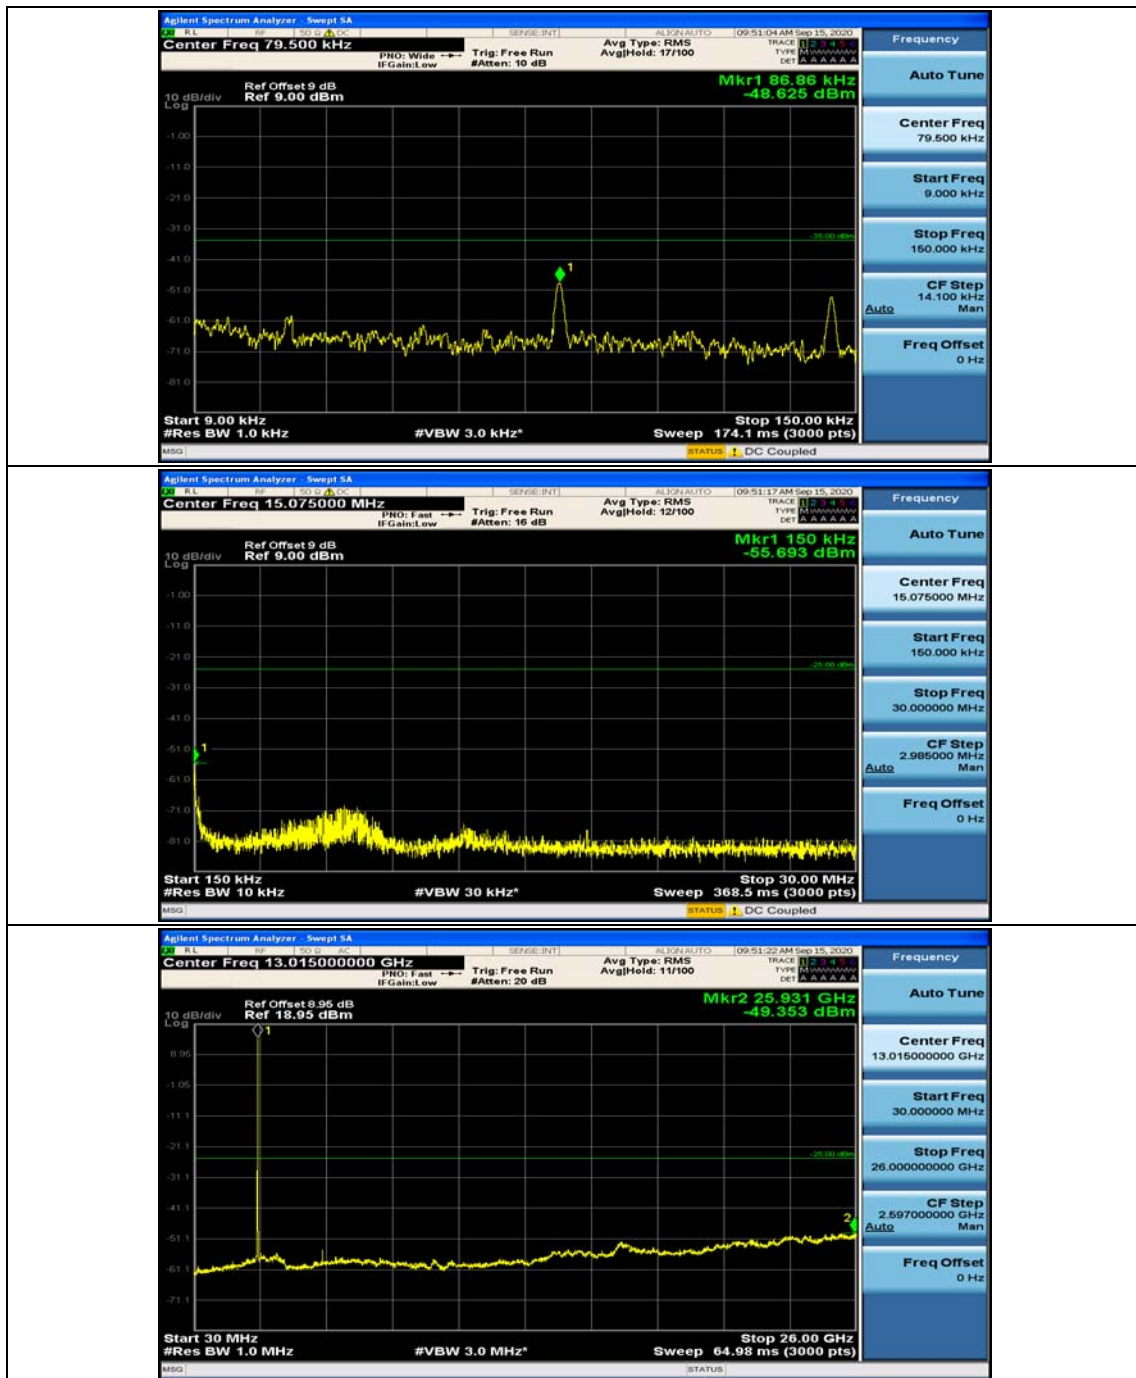

(Channel Bandwidth:20 MHz)_HCH_16QAM_50RB#25

(Channel Bandwidth:20 MHz)_HCH_16QAM_50RB#50

(Channel Bandwidth:20 MHz)_HCH_16QAM_100RB#0

Appendix E: Conducted Spurious Emission

Test Graphs

Channel Bandwidth: 5 MHz

(Channel Bandwidth: 5 MHz)_MCH_QPSK_1RB#0

(Channel Bandwidth: 5 MHz)_MCH_QPSK_1RB#12

(Channel Bandwidth: 5 MHz)_HCH_QPSK_1RB#0

(Channel Bandwidth: 5 MHz)_HCH_QPSK_1RB#12

(Channel Bandwidth: 5 MHz)_LCH_16QAM_1RB#12

Channel Bandwidth: 10 MHz