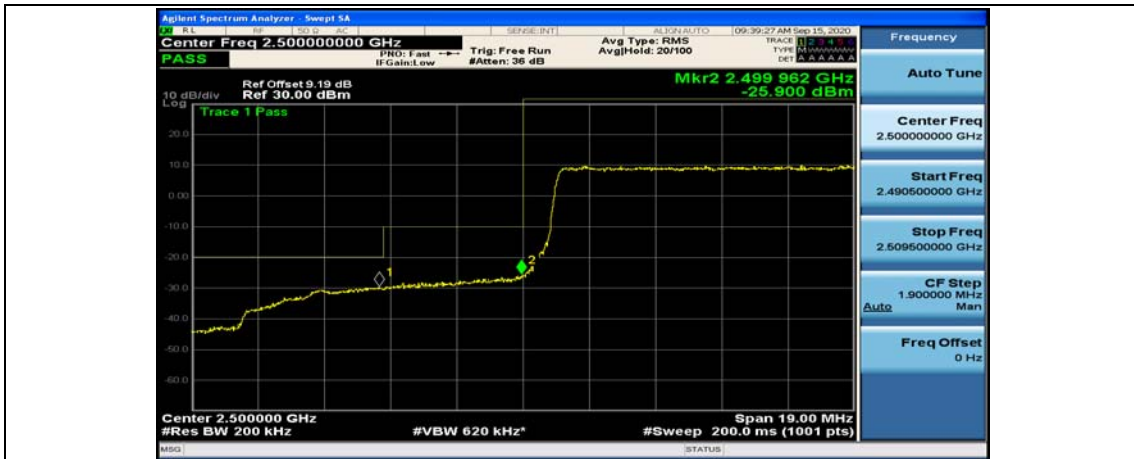

(Channel Bandwidth:15 MHz)_HCH_16QAM_37RB#0

(Channel Bandwidth:15 MHz)_HCH_16QAM_37RB#18

(Channel Bandwidth:15 MHz)_HCH_16QAM_37RB#38

(Channel Bandwidth:15 MHz)_HCH_16QAM_75RB#0

Channel Bandwidth: 20 MHz

(Channel Bandwidth:20 MHz)_LCH_QPSK_50RB#25