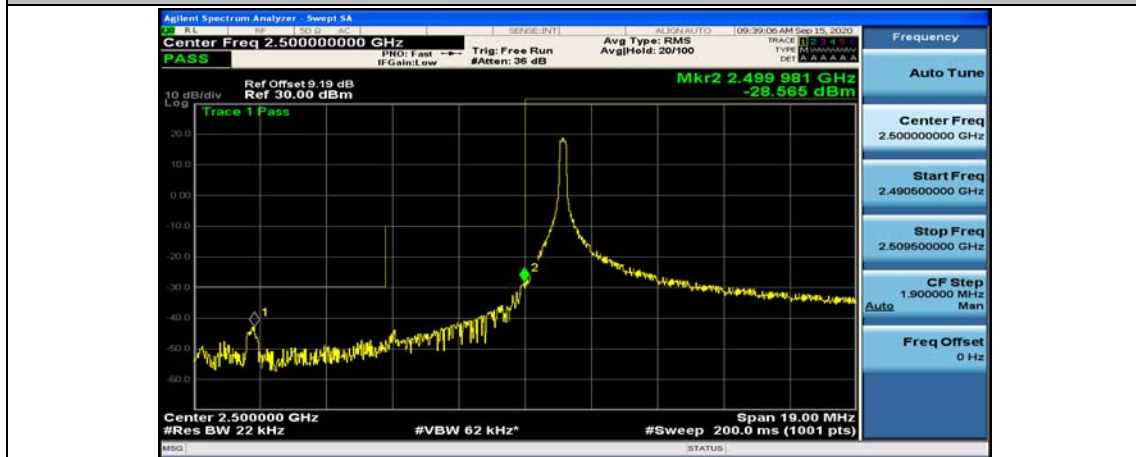

(Channel Bandwidth:20 MHz)_HCH_QPSK_50RB#0

(Channel Bandwidth:20 MHz)_HCH_QPSK_50RB#25

(Channel Bandwidth:20 MHz)_HCH_QPSK_50RB#50

(Channel Bandwidth:20 MHz)_HCH_QPSK_100RB#0

(Channel Bandwidth:20 MHz)_LCH_16QAM_1RB#0