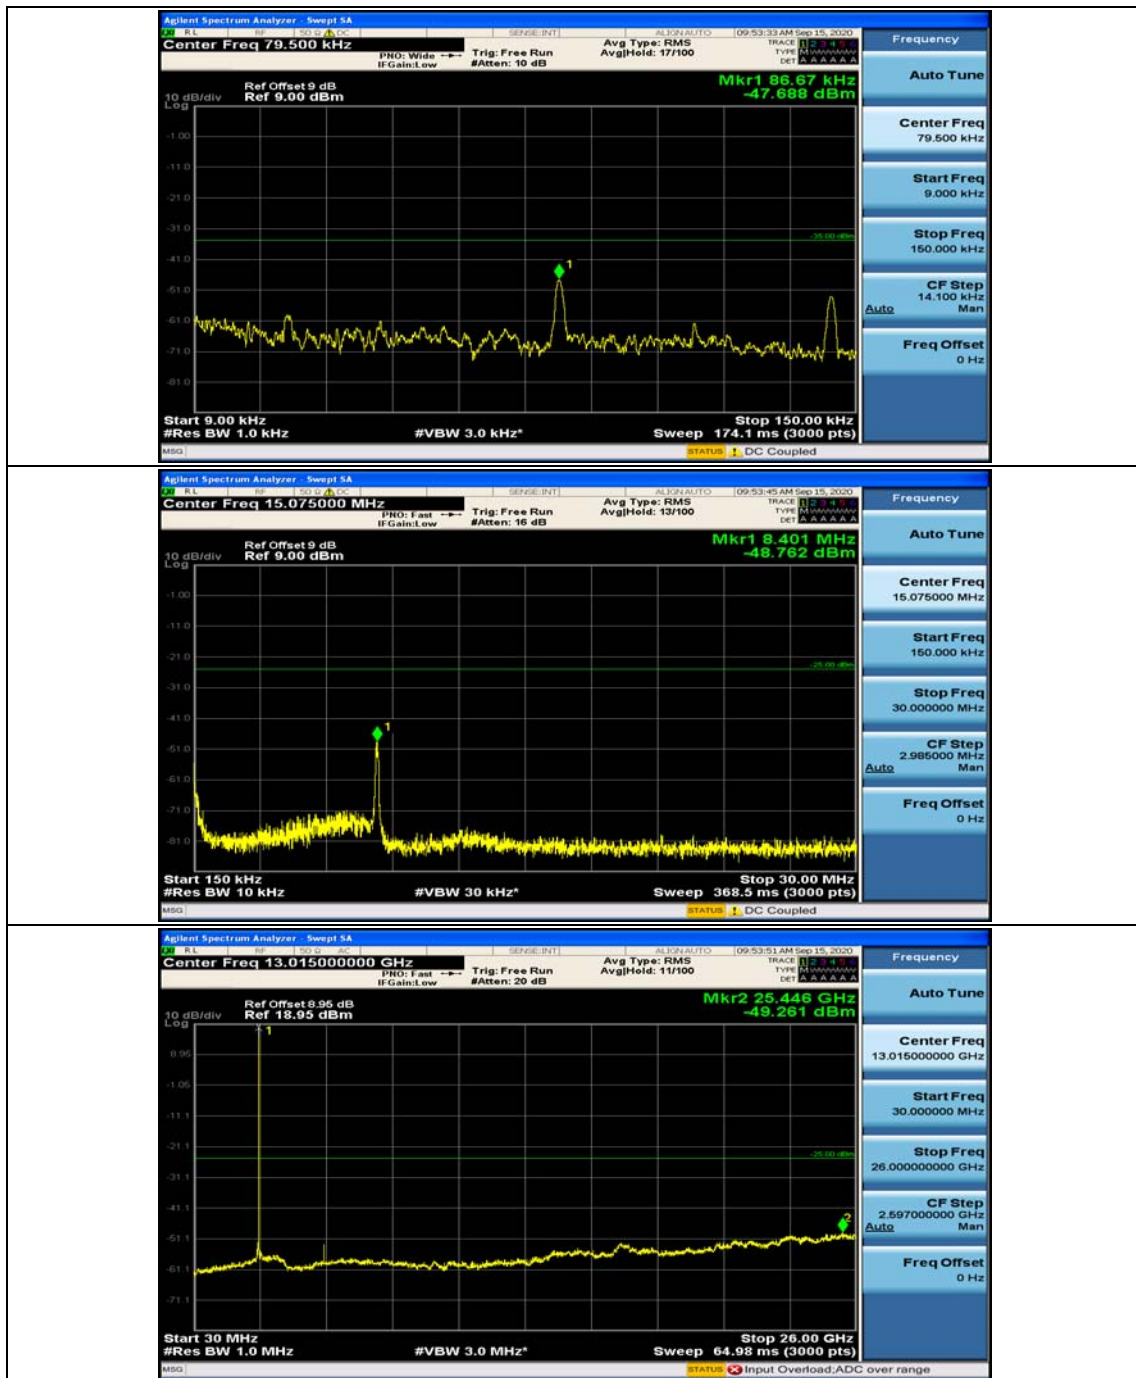

(Channel Bandwidth:20 MHz)_HCH_16QAM_50RB#25

(Channel Bandwidth:20 MHz)_HCH_16QAM_50RB#50

(Channel Bandwidth:20 MHz)_HCH_16QAM_100RB#0

Appendix E: Conducted Spurious Emission

Test Graphs

Channel Bandwidth: 5 MHz

(Channel Bandwidth: 5 MHz)_MCH_QPSK_1RB#0

(Channel Bandwidth: 5 MHz)_MCH_QPSK_1RB#12

(Channel Bandwidth: 5 MHz)_HCH_QPSK_1RB#0

(Channel Bandwidth: 5 MHz)_HCH_QPSK_1RB#12

(Channel Bandwidth: 5 MHz)_LCH_16QAM_1RB#12

Channel Bandwidth: 10 MHz