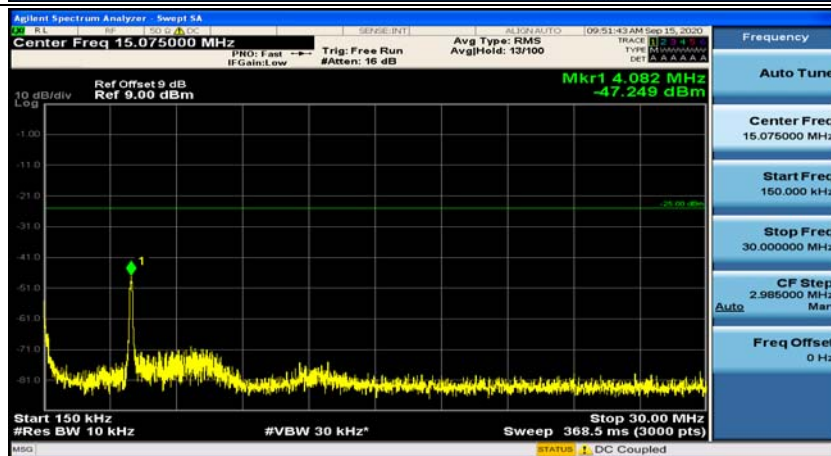

(Channel Bandwidth: 5 MHz)_HCH_QPSK_1RB#0