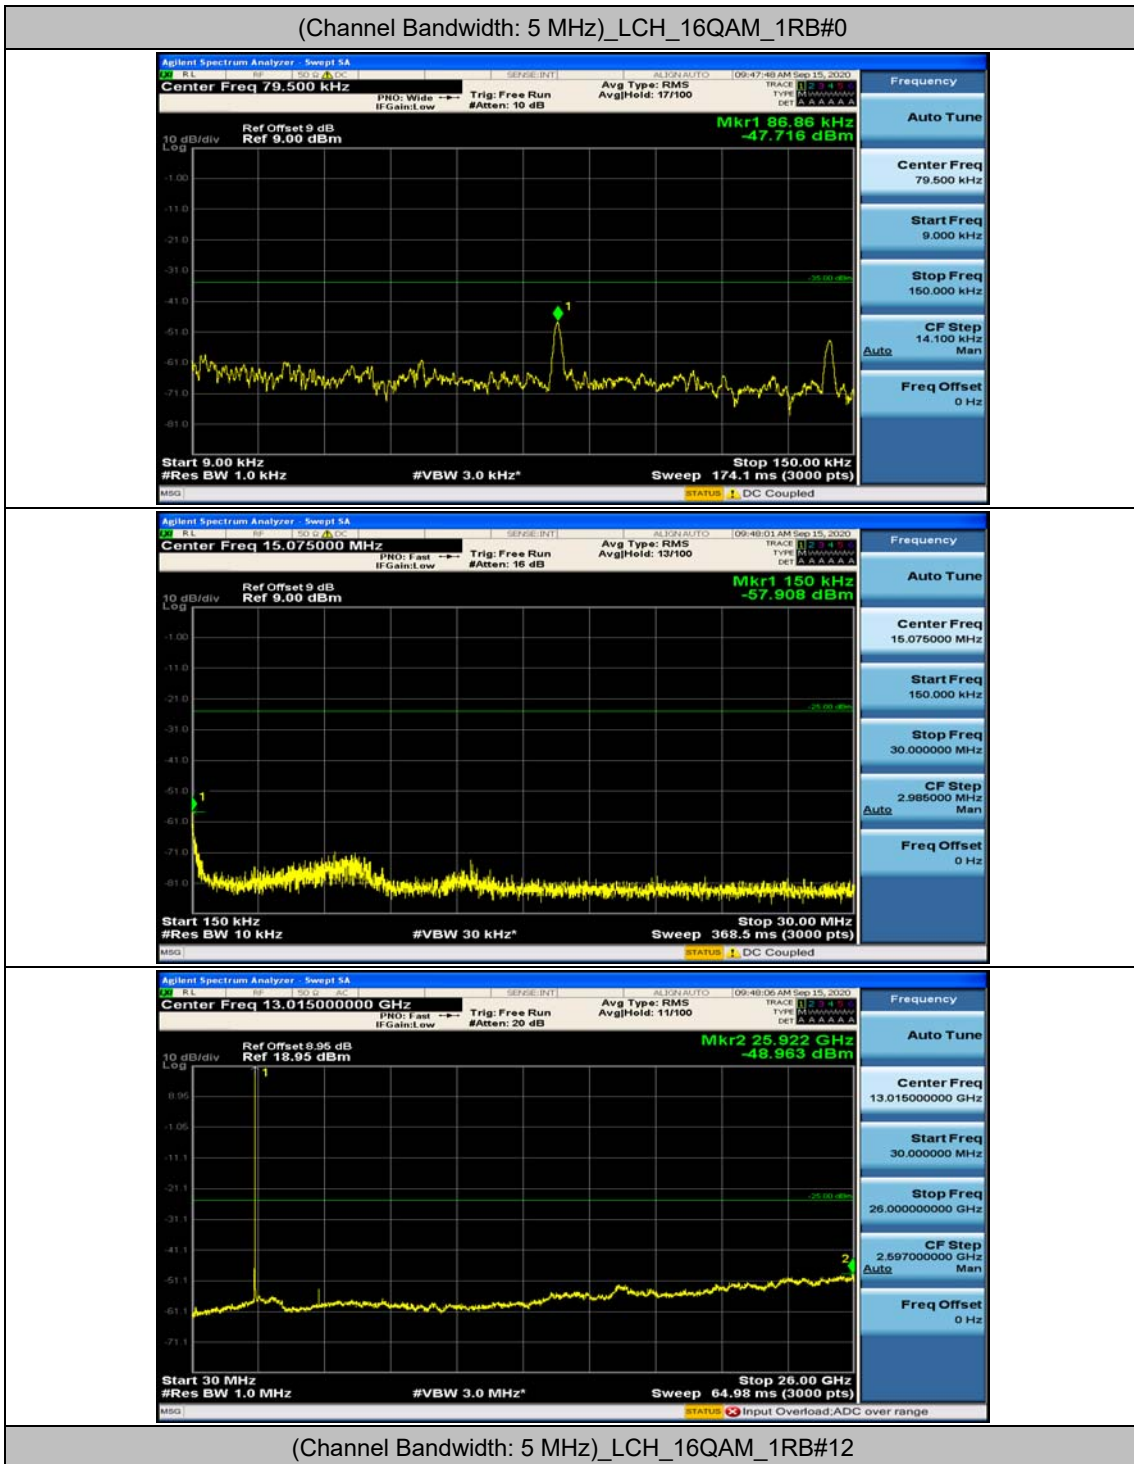

(Channel Bandwidth:20 MHz)_HCH_16QAM_50RB#25

(Channel Bandwidth:20 MHz)_HCH_16QAM_50RB#50

(Channel Bandwidth:20 MHz)_HCH_16QAM_100RB#0

Appendix E: Conducted Spurious Emission

Test Graphs

Channel Bandwidth: 5 MHz

(Channel Bandwidth: 5 MHz)_MCH_QPSK_1RB#0

(Channel Bandwidth: 5 MHz)_MCH_QPSK_1RB#12

(Channel Bandwidth: 5 MHz)_HCH_QPSK_1RB#0

(Channel Bandwidth: 5 MHz)_HCH_QPSK_1RB#12

(Channel Bandwidth: 5 MHz)_LCH_16QAM_1RB#12

Channel Bandwidth: 10 MHz