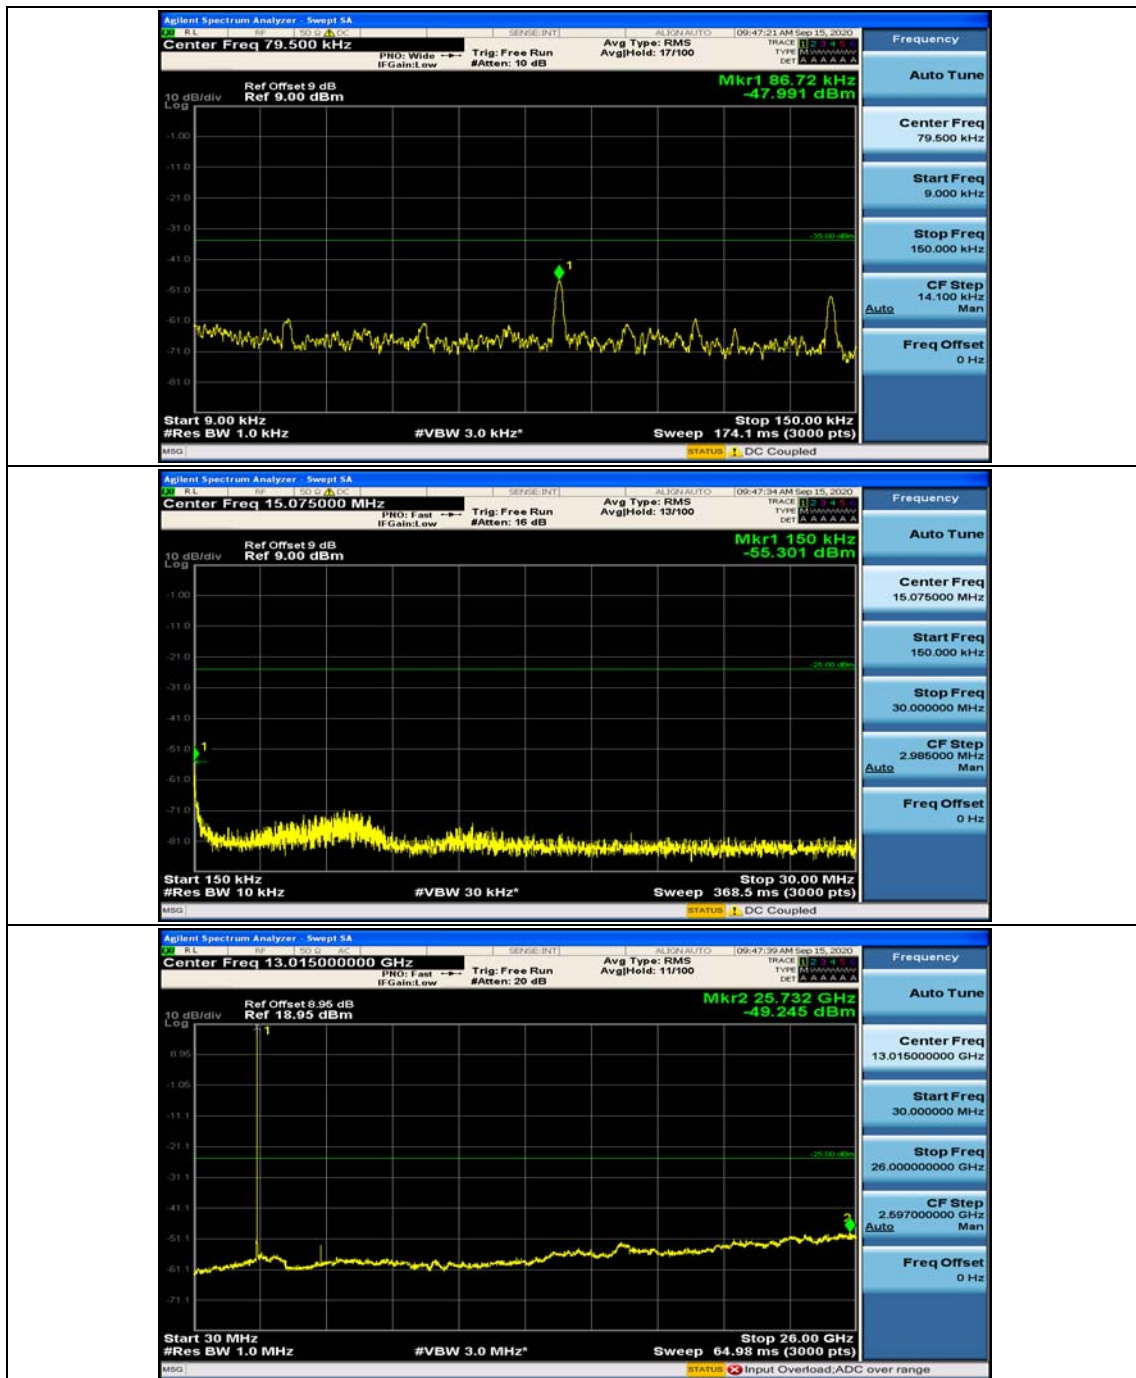

(Channel Bandwidth:20 MHz)_HCH_16QAM_50RB#25

(Channel Bandwidth:20 MHz)_HCH_16QAM_50RB#50

(Channel Bandwidth:20 MHz)_HCH_16QAM_100RB#0

Appendix E: Conducted Spurious Emission

Test Graphs

Channel Bandwidth: 5 MHz

Channel Bandwidth: 10 MHz