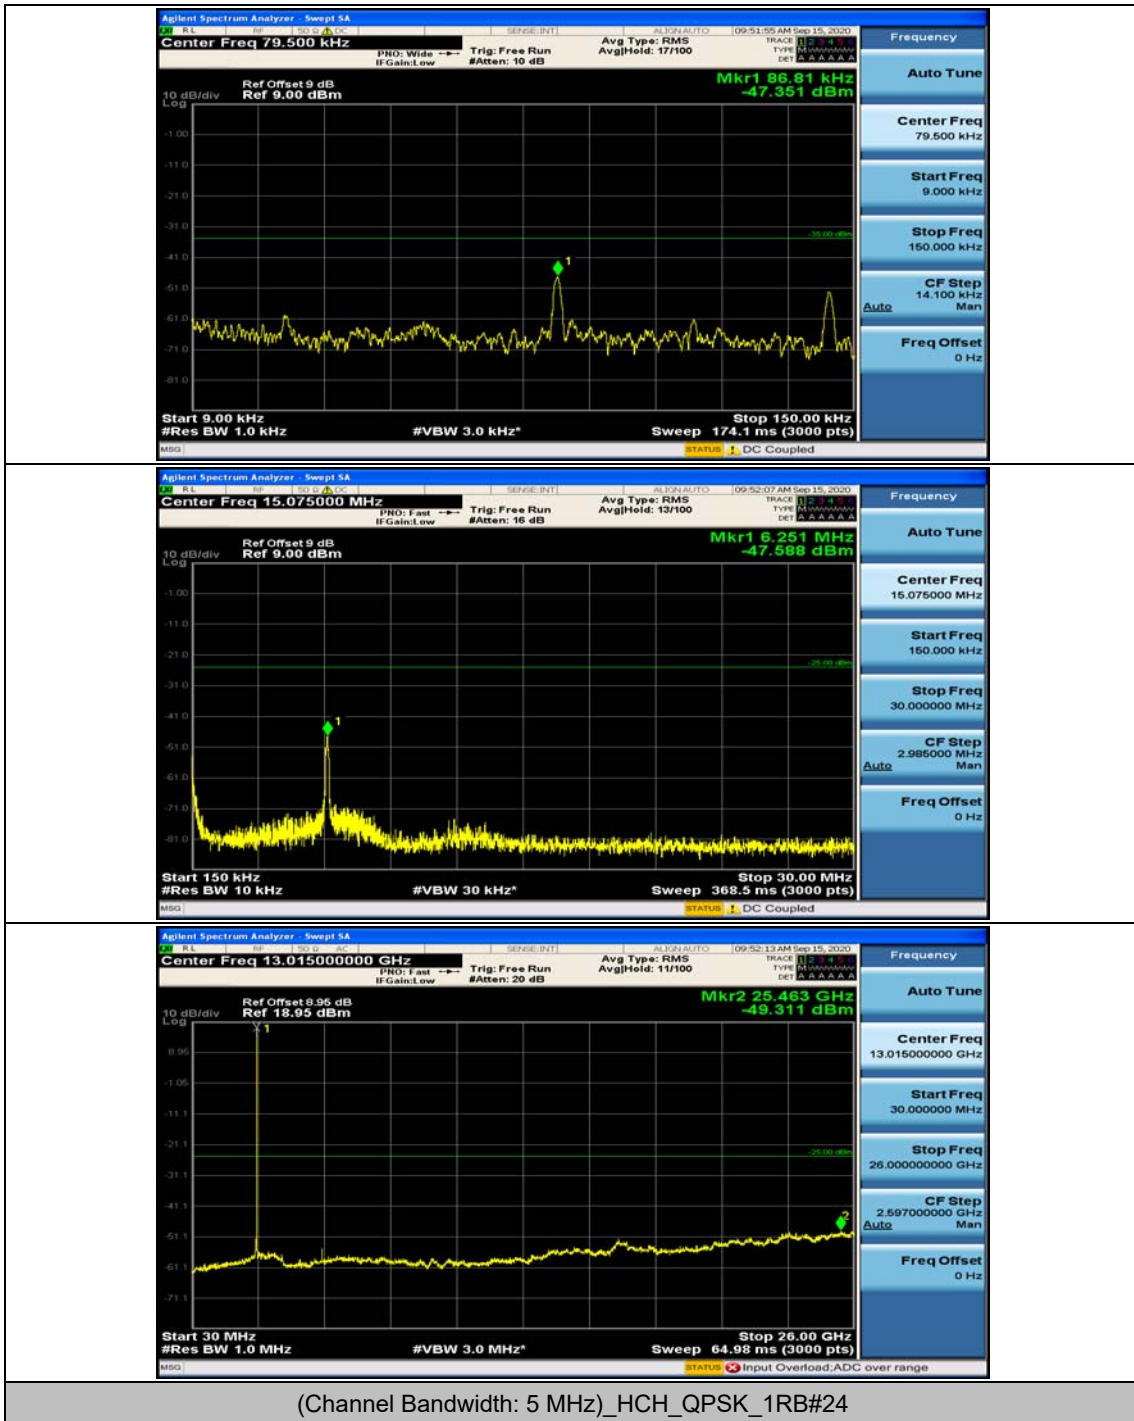

(Channel Bandwidth:20 MHz)_HCH_16QAM_50RB#25

(Channel Bandwidth:20 MHz)_HCH_16QAM_50RB#50

(Channel Bandwidth:20 MHz)_HCH_16QAM_100RB#0

Appendix E: Conducted Spurious Emission

Test Graphs

Channel Bandwidth: 5 MHz

(Channel Bandwidth: 5 MHz)_MCH_QPSK_1RB#0

(Channel Bandwidth: 5 MHz)_MCH_QPSK_1RB#12

(Channel Bandwidth: 5 MHz)_HCH_QPSK_1RB#0

(Channel Bandwidth: 5 MHz)_HCH_QPSK_1RB#12

(Channel Bandwidth: 5 MHz)_LCH_16QAM_1RB#12

Channel Bandwidth: 10 MHz