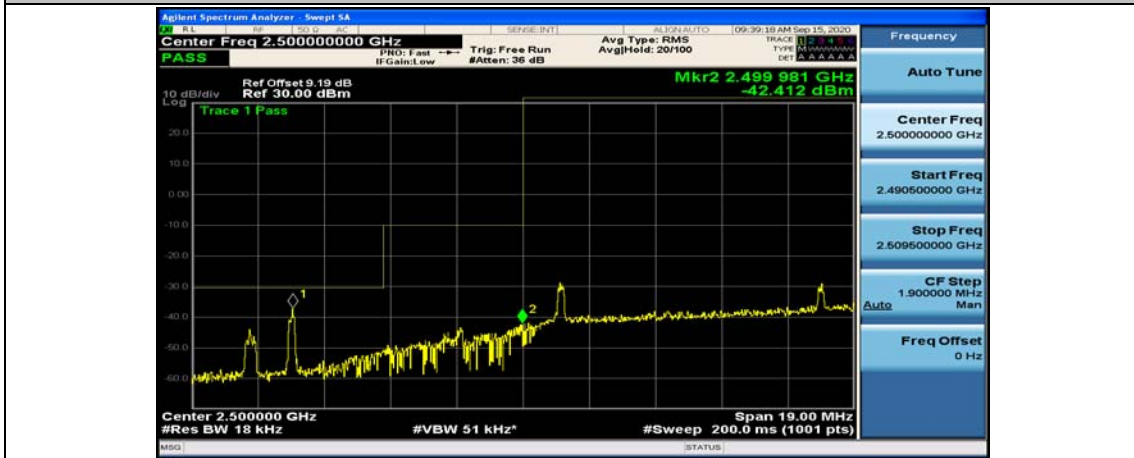

(Channel Bandwidth:20 MHz)_LCH_16QAM_1RB#99