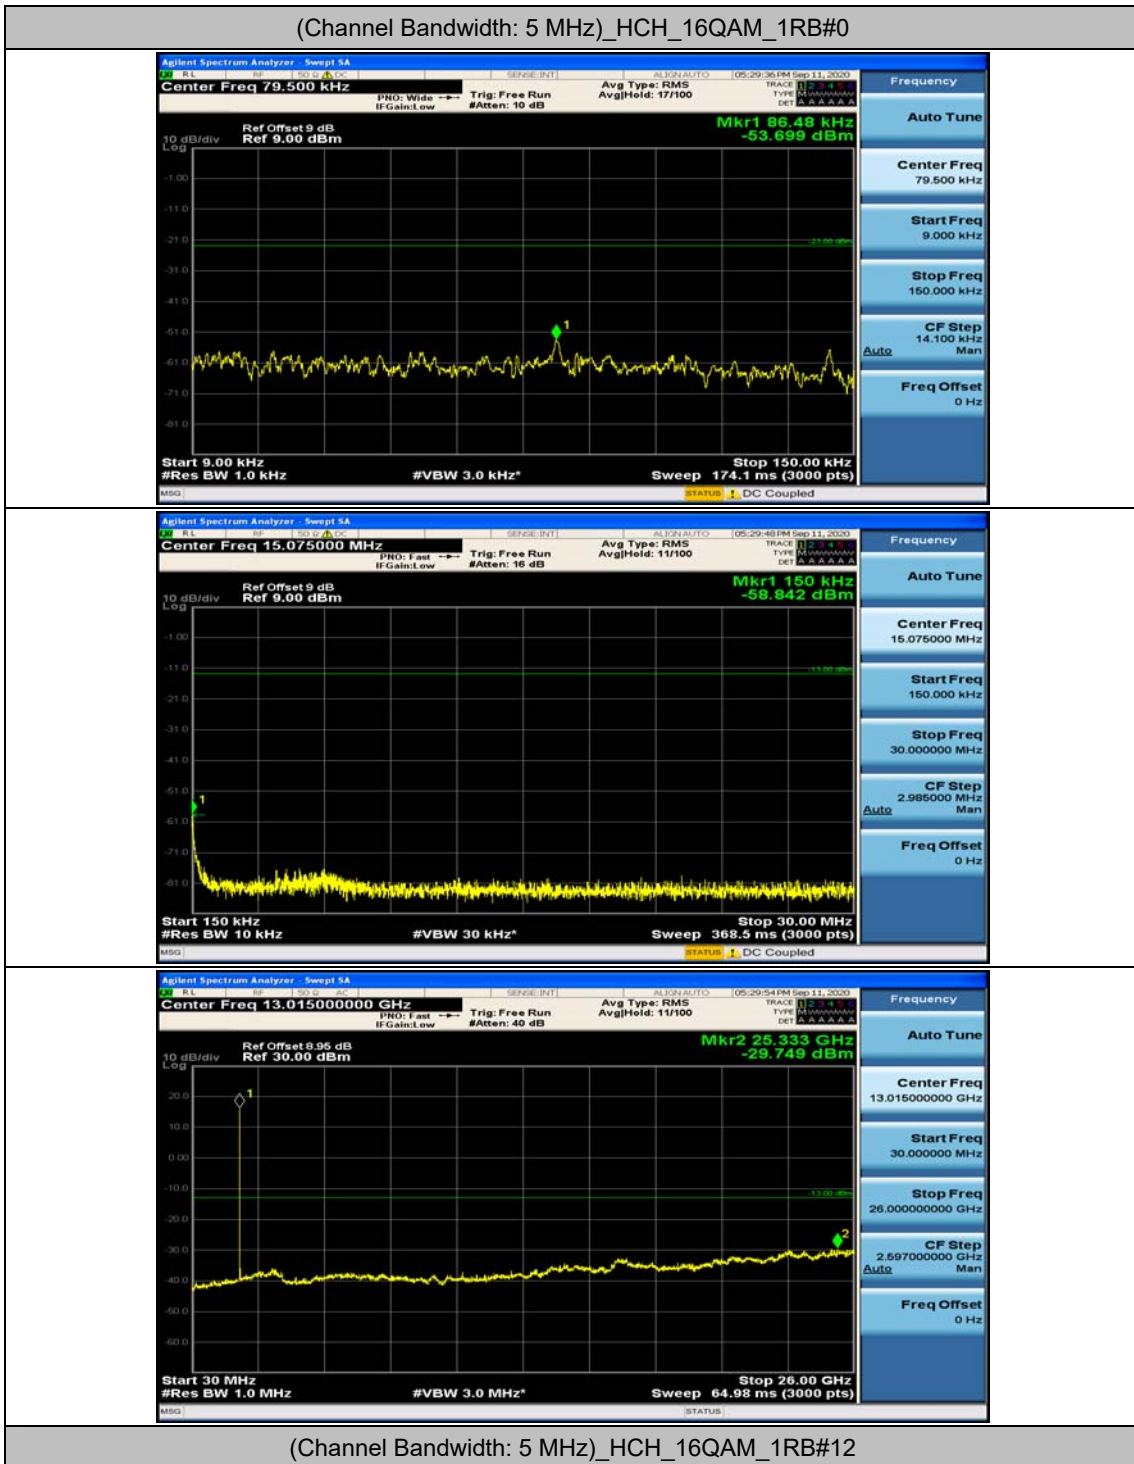

Channel Bandwidth: 5 MHz

(Channel Bandwidth: 5 MHz)_MCH_QPSK_1RB#0

(Channel Bandwidth: 5 MHz)_MCH_QPSK_1RB#12

(Channel Bandwidth: 5 MHz)_LCH_16QAM_1RB#0

(Channel Bandwidth: 5 MHz)_LCH_16QAM_1RB#12

(Channel Bandwidth: 5 MHz)_LCH_16QAM_1RB#24

Channel Bandwidth: 10 MHz

Channel Bandwidth: 10 MHz_MCH_QPSK_1RB#49

Channel Bandwidth: 15 MHz