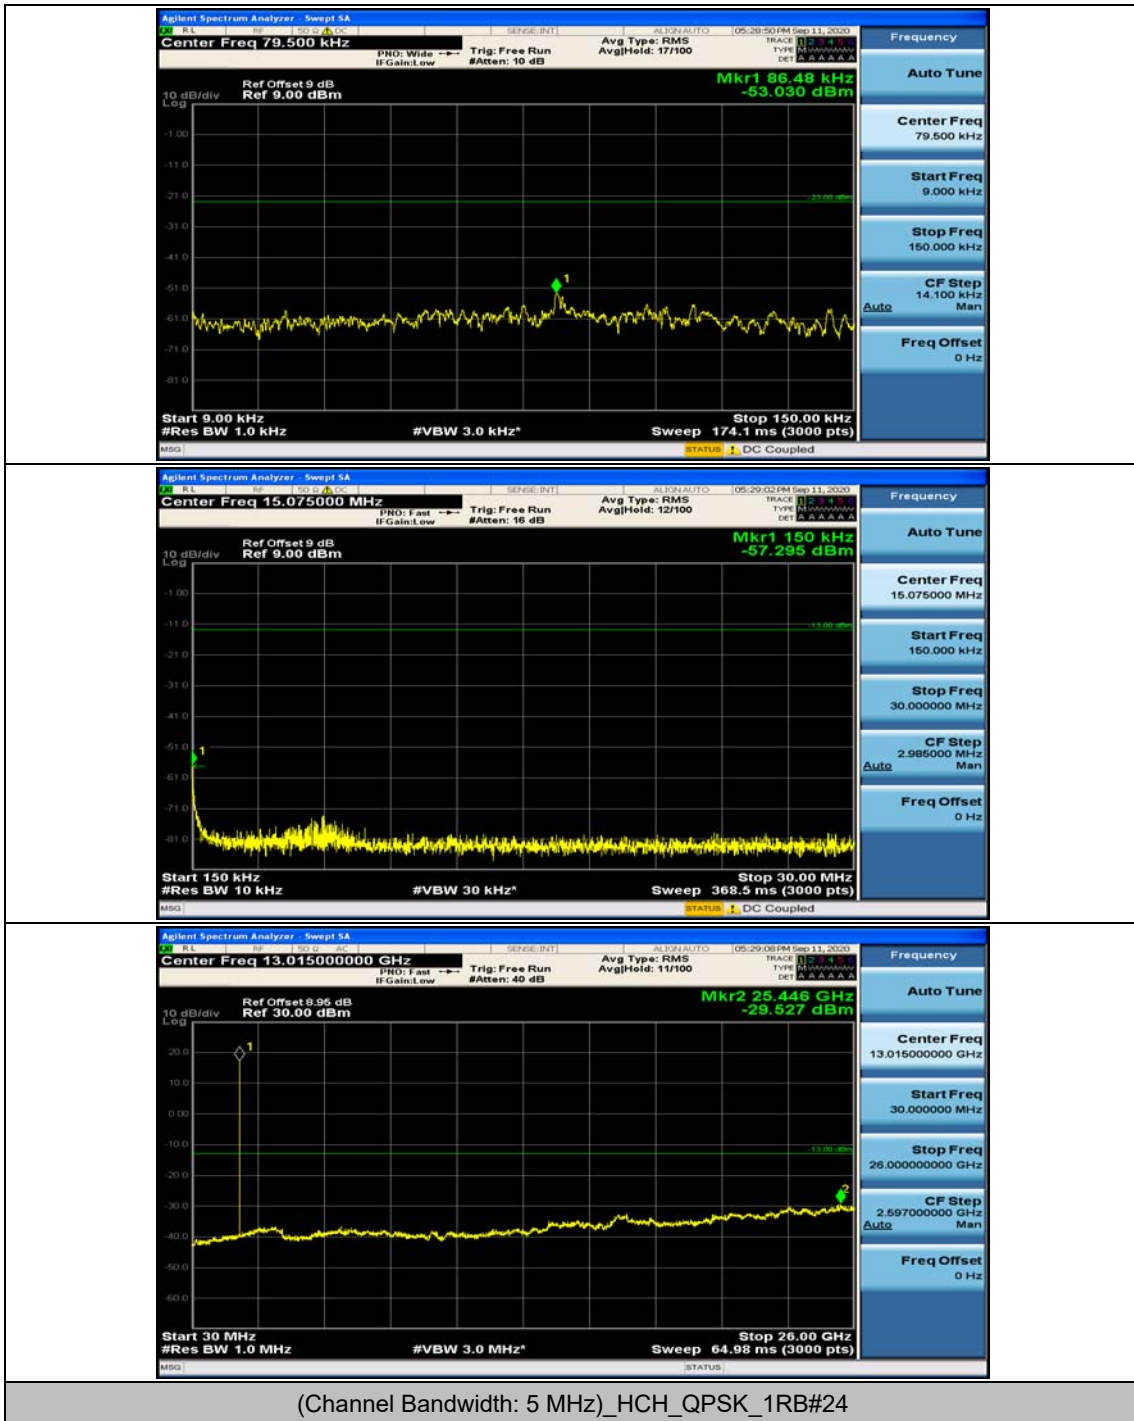

Channel Bandwidth: 5 MHz

(Channel Bandwidth: 5 MHz)_MCH_QPSK_1RB#0

(Channel Bandwidth: 5 MHz)_MCH_QPSK_1RB#12

(Channel Bandwidth: 5 MHz)_LCH_16QAM_1RB#0

(Channel Bandwidth: 5 MHz)_LCH_16QAM_1RB#12

(Channel Bandwidth: 5 MHz)_LCH_16QAM_1RB#24

Channel Bandwidth: 10 MHz

Channel Bandwidth: 10 MHz_MCH_QPSK_1RB#49

Channel Bandwidth: 15 MHz