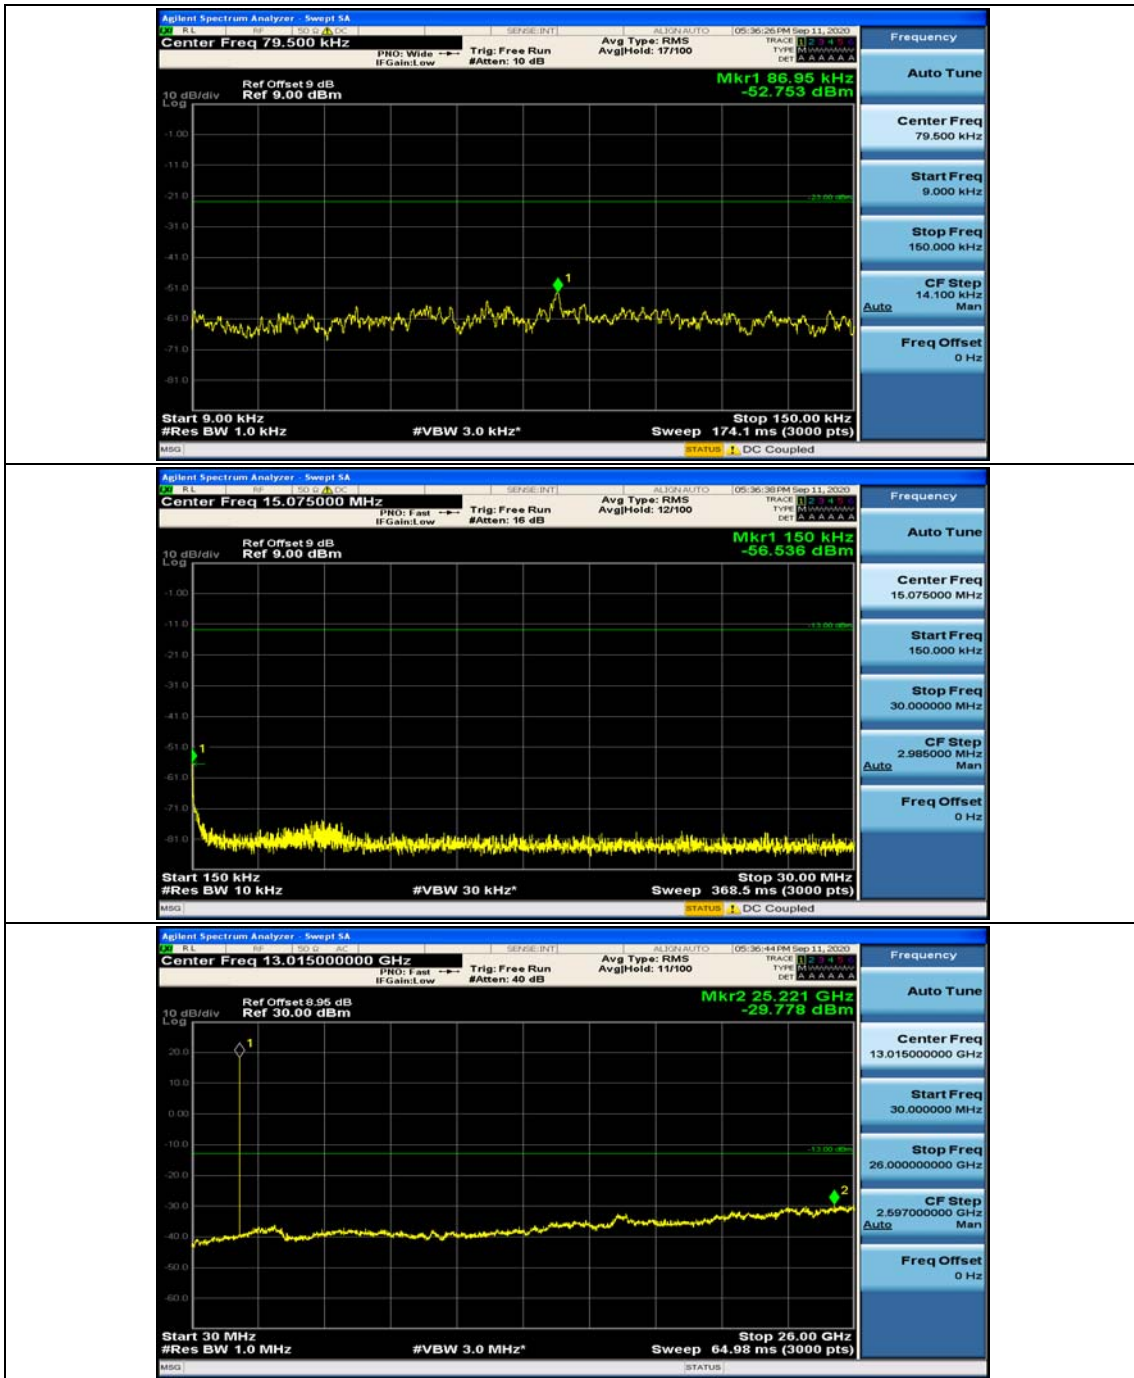

Channel Bandwidth: 5 MHz

(Channel Bandwidth: 5 MHz)_MCH_QPSK_1RB#0

(Channel Bandwidth: 5 MHz)_MCH_QPSK_1RB#12

(Channel Bandwidth: 5 MHz)_LCH_16QAM_1RB#0

(Channel Bandwidth: 5 MHz)_LCH_16QAM_1RB#12

(Channel Bandwidth: 5 MHz)_LCH_16QAM_1RB#24

Channel Bandwidth: 10 MHz

Channel Bandwidth: 10 MHz_MCH_QPSK_1RB#49

Channel Bandwidth: 15 MHz