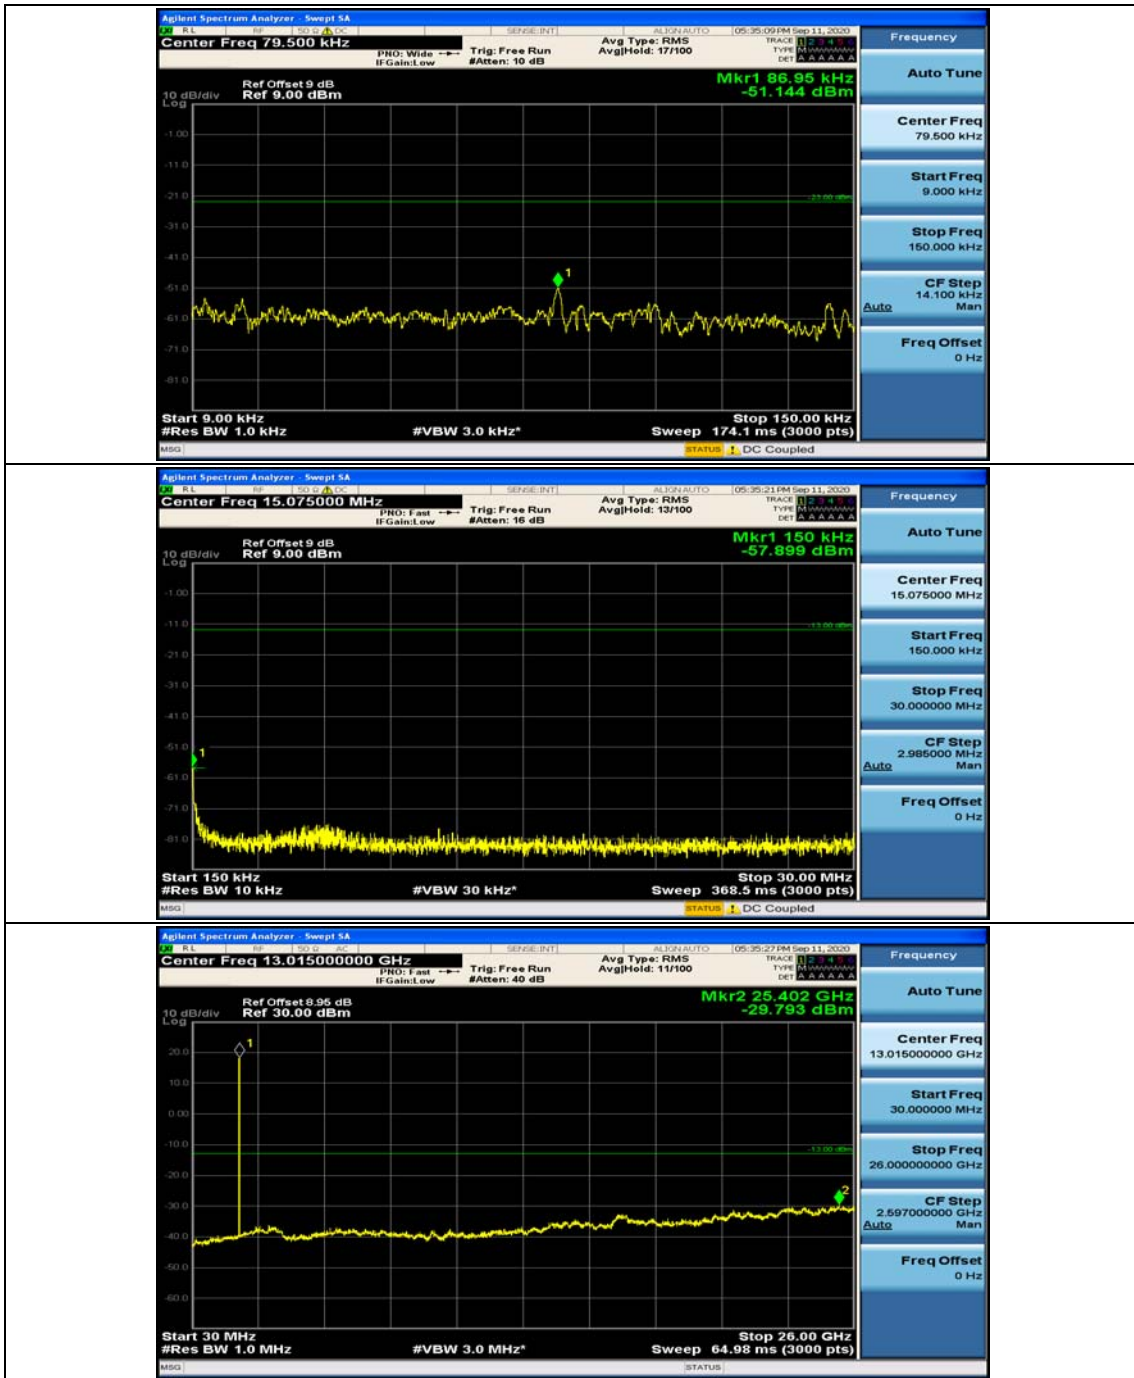

Channel Bandwidth: 5 MHz

(Channel Bandwidth: 5 MHz)_MCH_QPSK_1RB#0

(Channel Bandwidth: 5 MHz)_MCH_QPSK_1RB#12

(Channel Bandwidth: 5 MHz)_LCH_16QAM_1RB#0

(Channel Bandwidth: 5 MHz)_LCH_16QAM_1RB#12

(Channel Bandwidth: 5 MHz)_LCH_16QAM_1RB#24

Channel Bandwidth: 10 MHz

Channel Bandwidth: 10 MHz_MCH_QPSK_1RB#49

Channel Bandwidth: 15 MHz