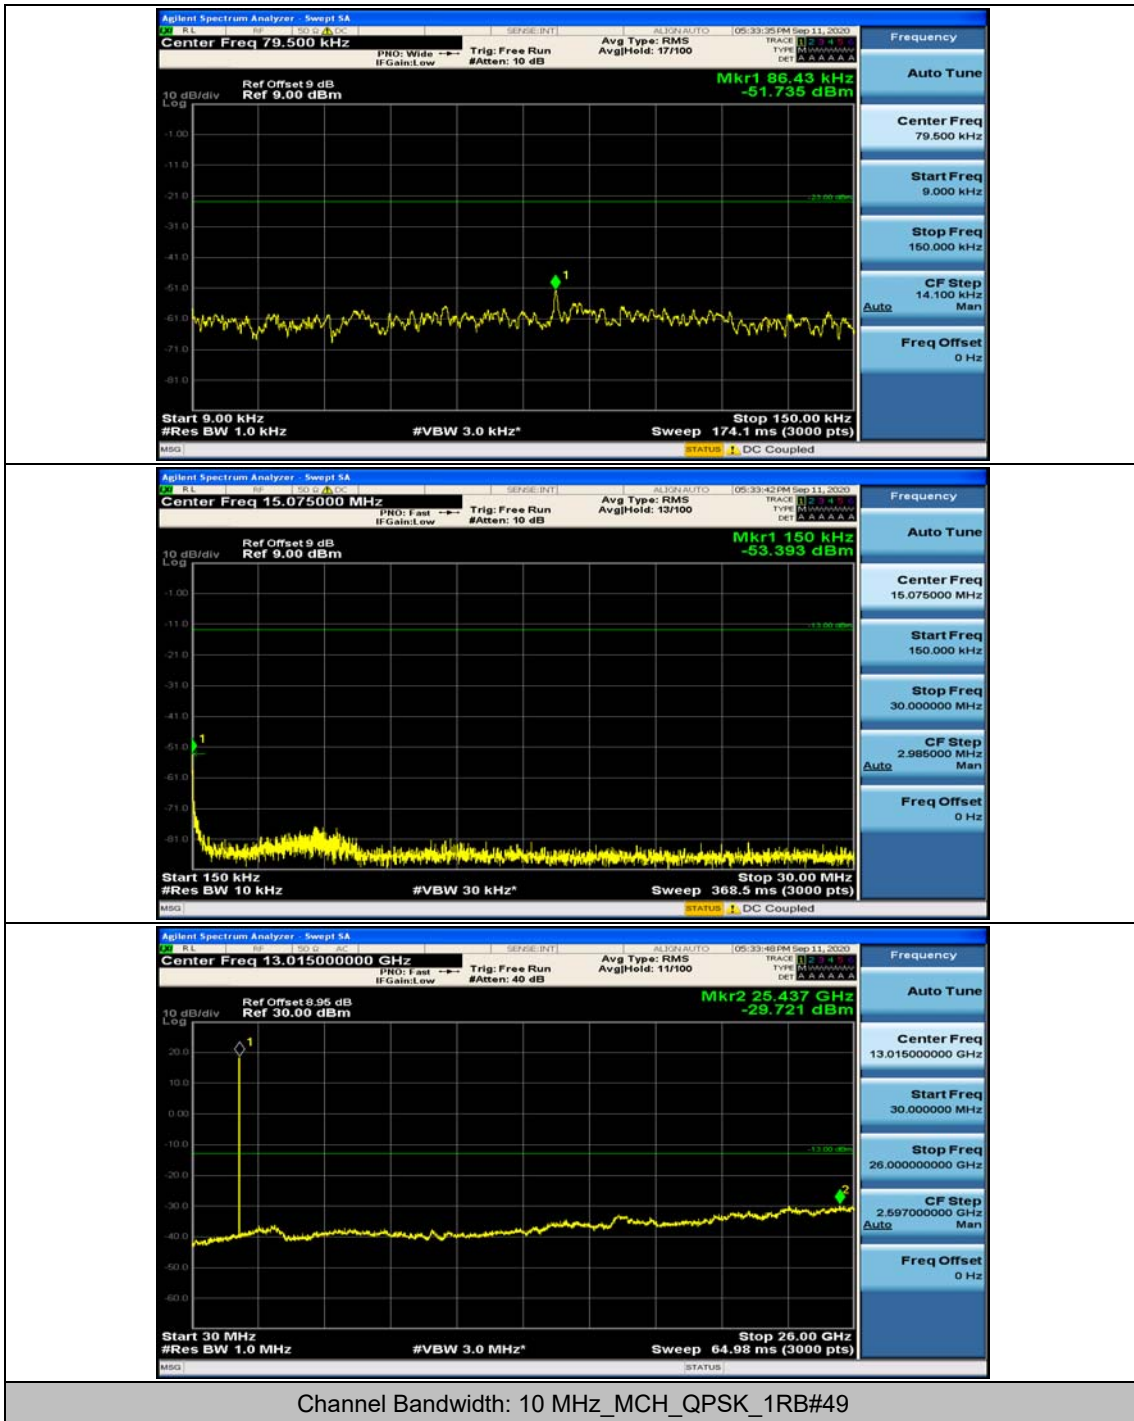

Channel Bandwidth: 5 MHz

(Channel Bandwidth: 5 MHz)_MCH_QPSK_1RB#0

(Channel Bandwidth: 5 MHz)_MCH_QPSK_1RB#12

(Channel Bandwidth: 5 MHz)_LCH_16QAM_1RB#0

(Channel Bandwidth: 5 MHz)_LCH_16QAM_1RB#12

(Channel Bandwidth: 5 MHz)_LCH_16QAM_1RB#24

Channel Bandwidth: 10 MHz

Channel Bandwidth: 10 MHz_MCH_QPSK_1RB#49

Channel Bandwidth: 15 MHz