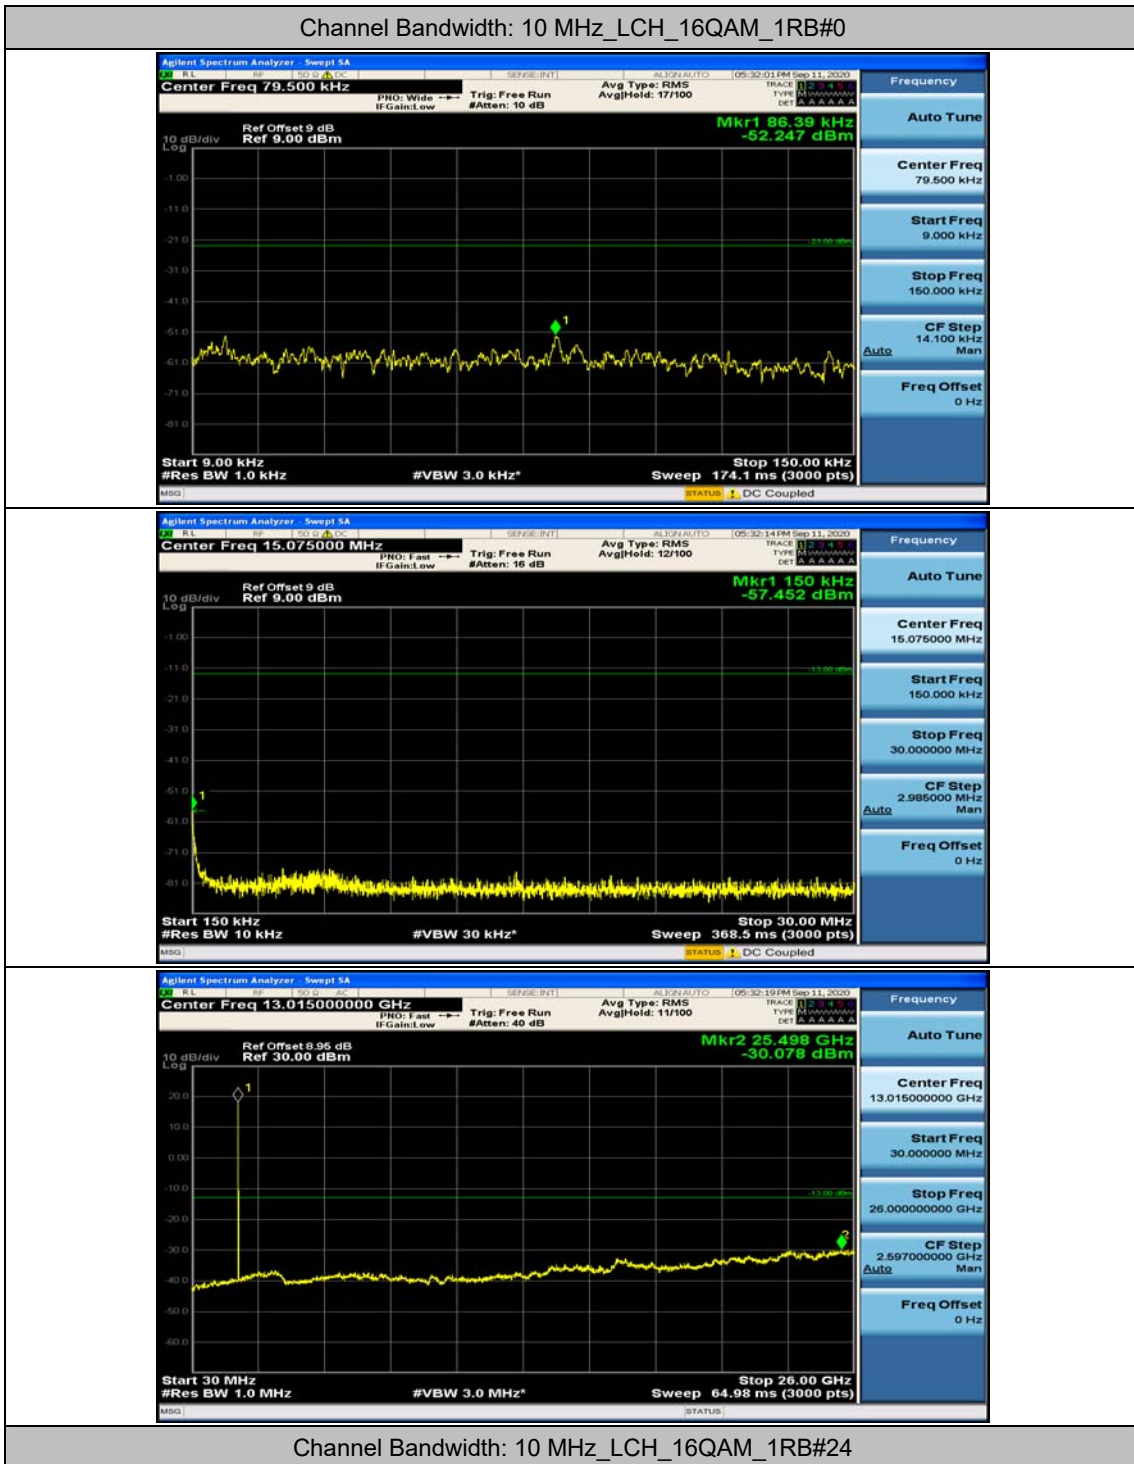

Channel Bandwidth: 5 MHz

(Channel Bandwidth: 5 MHz)_MCH_QPSK_1RB#0

(Channel Bandwidth: 5 MHz)_MCH_QPSK_1RB#12

(Channel Bandwidth: 5 MHz)_LCH_16QAM_1RB#0

(Channel Bandwidth: 5 MHz)_LCH_16QAM_1RB#12

(Channel Bandwidth: 5 MHz)_LCH_16QAM_1RB#24

Channel Bandwidth: 10 MHz

Channel Bandwidth: 10 MHz_MCH_QPSK_1RB#49

Channel Bandwidth: 15 MHz