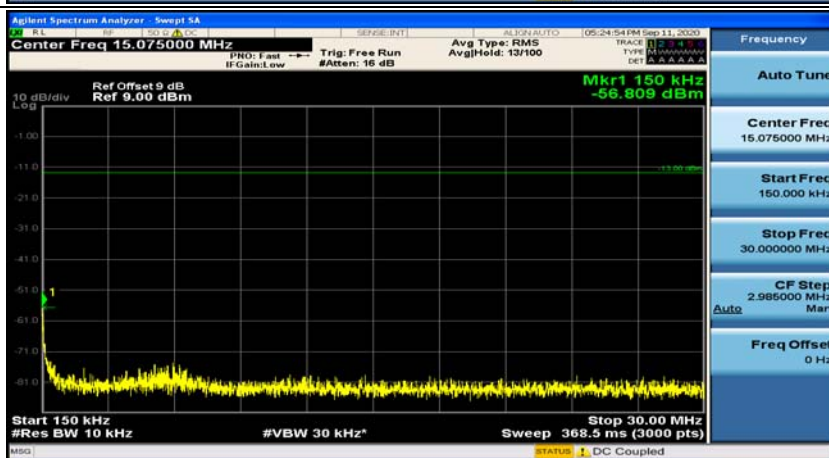

Channel Bandwidth: 5 MHz

(Channel Bandwidth: 5 MHz)_MCH_QPSK_1RB#0

(Channel Bandwidth: 5 MHz)_MCH_QPSK_1RB#12

(Channel Bandwidth: 5 MHz)_LCH_16QAM_1RB#0

(Channel Bandwidth: 5 MHz)_LCH_16QAM_1RB#12

(Channel Bandwidth: 5 MHz)_LCH_16QAM_1RB#24