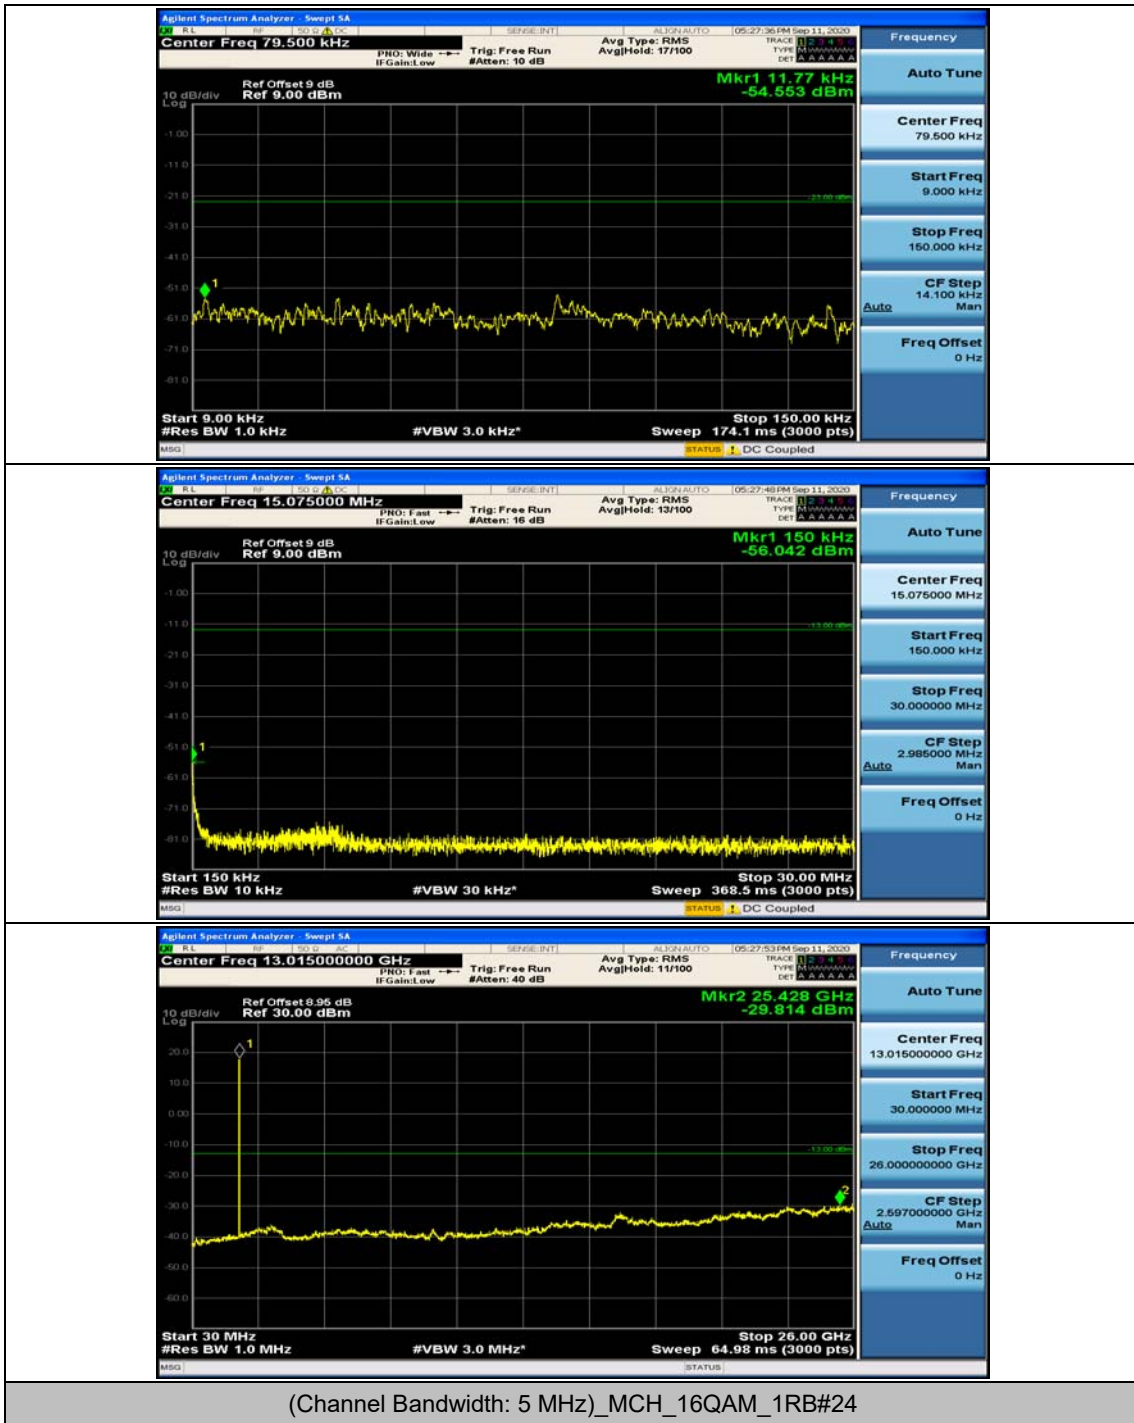

Channel Bandwidth: 5 MHz

(Channel Bandwidth: 5 MHz)_MCH_QPSK_1RB#0

(Channel Bandwidth: 5 MHz)_MCH_QPSK_1RB#12

(Channel Bandwidth: 5 MHz)_LCH_16QAM_1RB#0

(Channel Bandwidth: 5 MHz)_LCH_16QAM_1RB#12

(Channel Bandwidth: 5 MHz)_LCH_16QAM_1RB#24

Channel Bandwidth: 10 MHz

Channel Bandwidth: 10 MHz_MCH_QPSK_1RB#49

Channel Bandwidth: 15 MHz