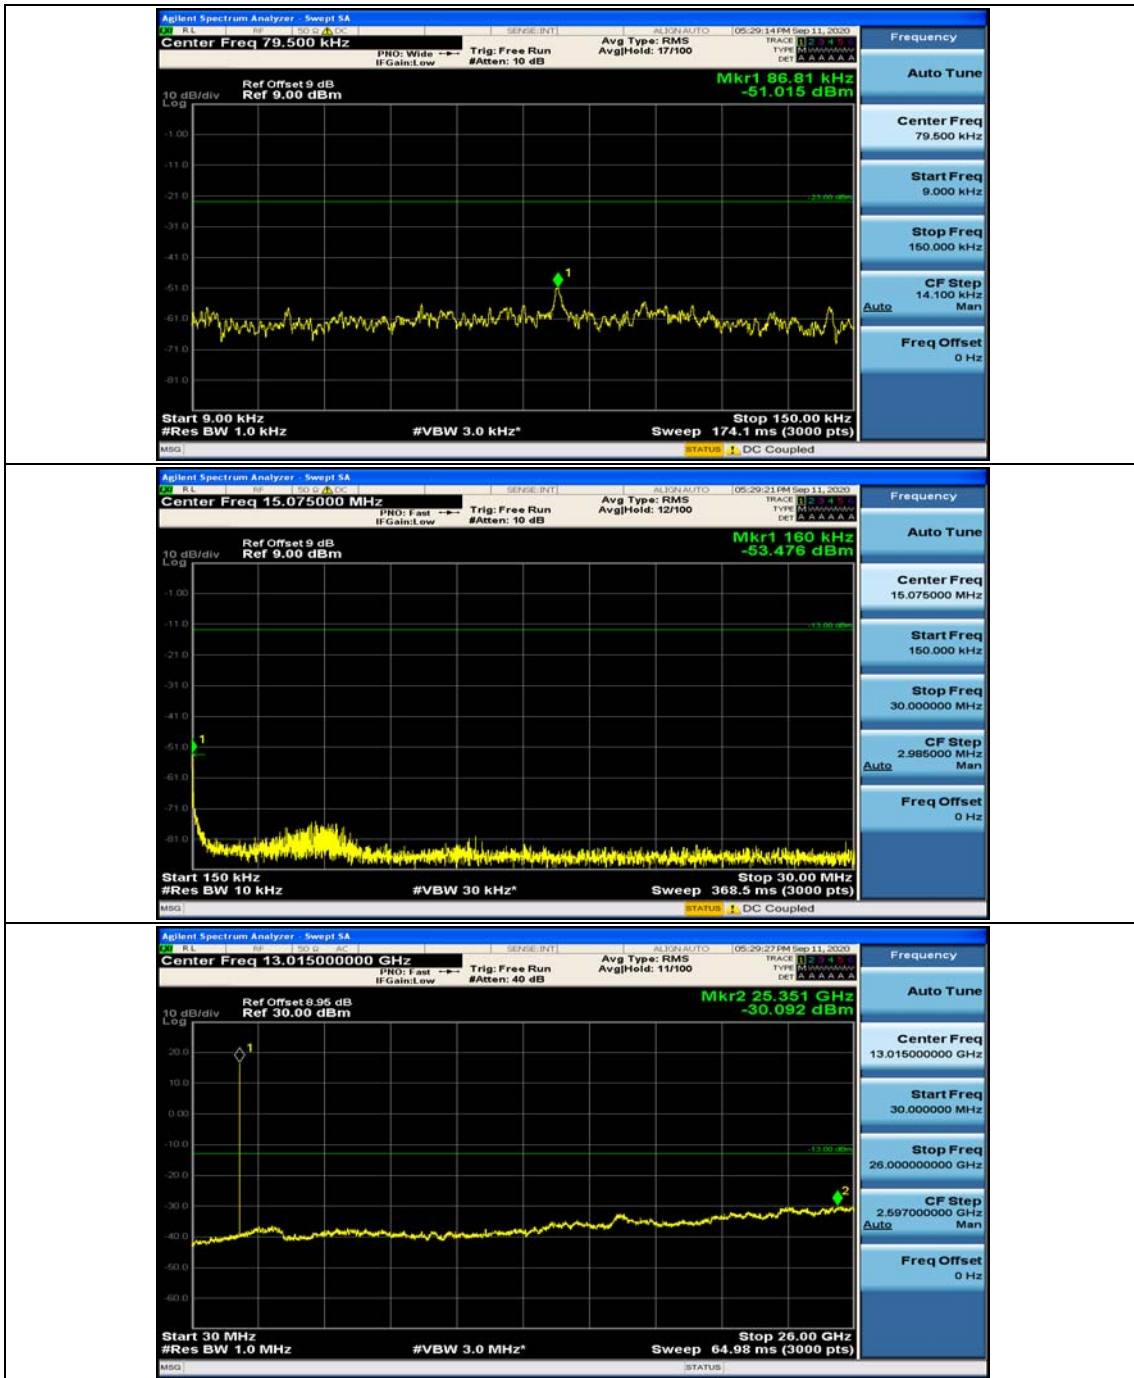

Channel Bandwidth: 5 MHz

(Channel Bandwidth: 5 MHz)_MCH_QPSK_1RB#0

(Channel Bandwidth: 5 MHz)_MCH_QPSK_1RB#12

(Channel Bandwidth: 5 MHz)_LCH_16QAM_1RB#0

(Channel Bandwidth: 5 MHz)_LCH_16QAM_1RB#12

(Channel Bandwidth: 5 MHz)_LCH_16QAM_1RB#24

Channel Bandwidth: 10 MHz

Channel Bandwidth: 10 MHz_MCH_QPSK_1RB#49

Channel Bandwidth: 15 MHz