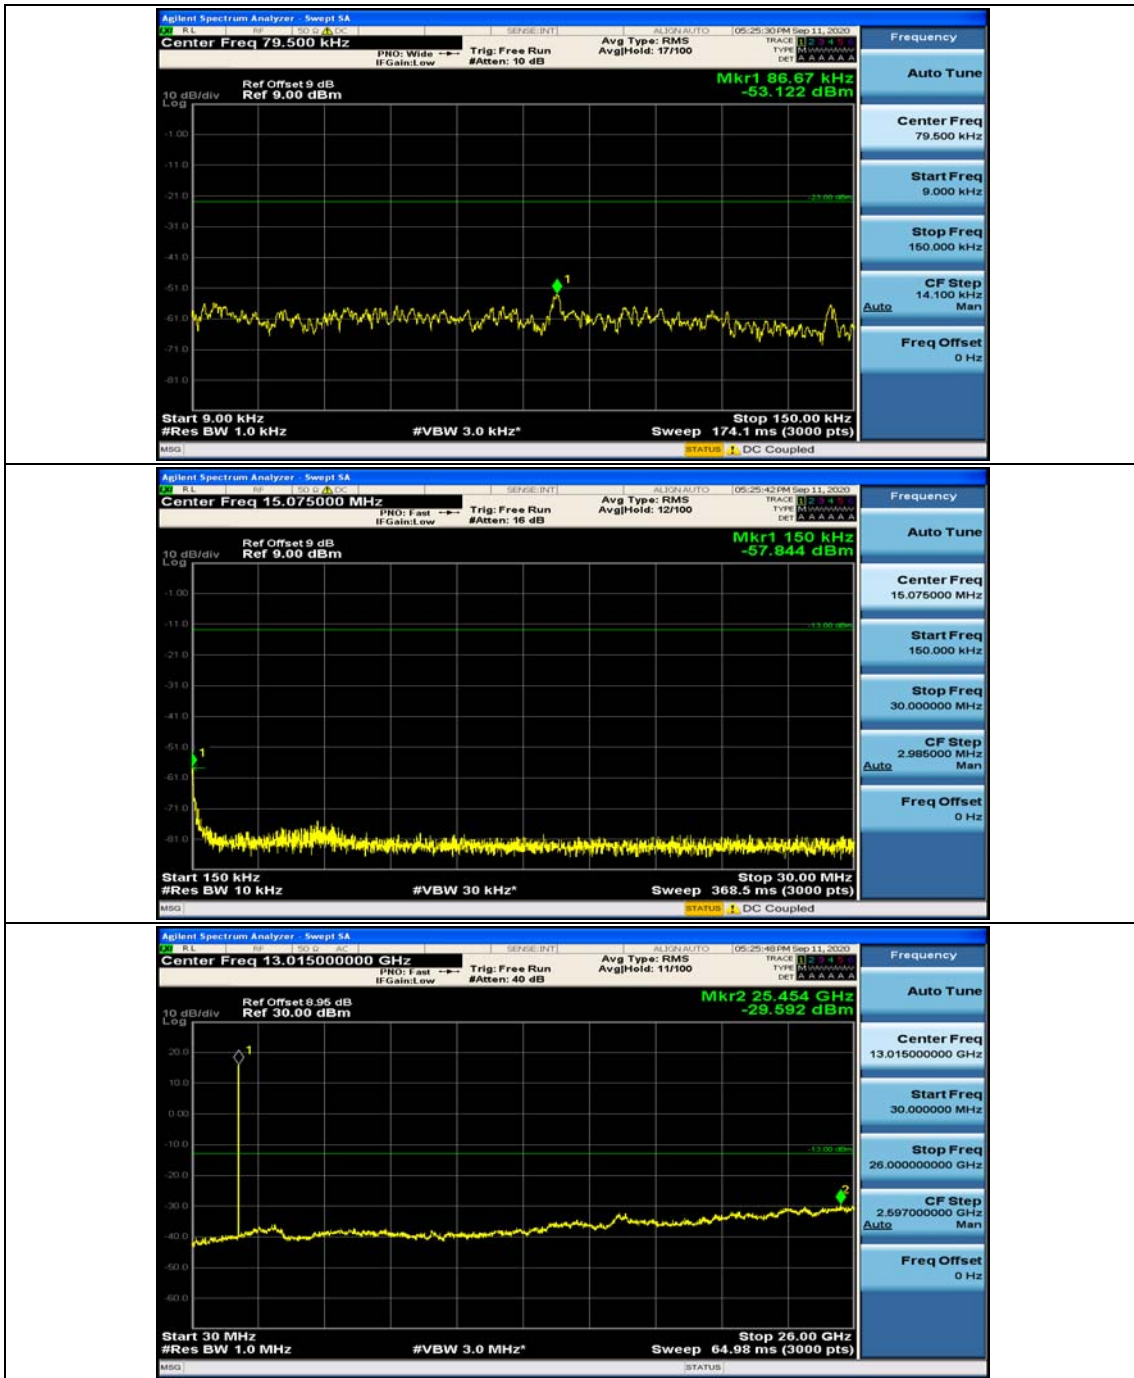

Channel Bandwidth: 5 MHz

(Channel Bandwidth: 5 MHz)_MCH_QPSK_1RB#0

(Channel Bandwidth: 5 MHz)_MCH_QPSK_1RB#12

(Channel Bandwidth: 5 MHz)_LCH_16QAM_1RB#0

(Channel Bandwidth: 5 MHz)_LCH_16QAM_1RB#12

(Channel Bandwidth: 5 MHz)_LCH_16QAM_1RB#24

Channel Bandwidth: 10 MHz

Channel Bandwidth: 10 MHz_MCH_QPSK_1RB#49

Channel Bandwidth: 15 MHz