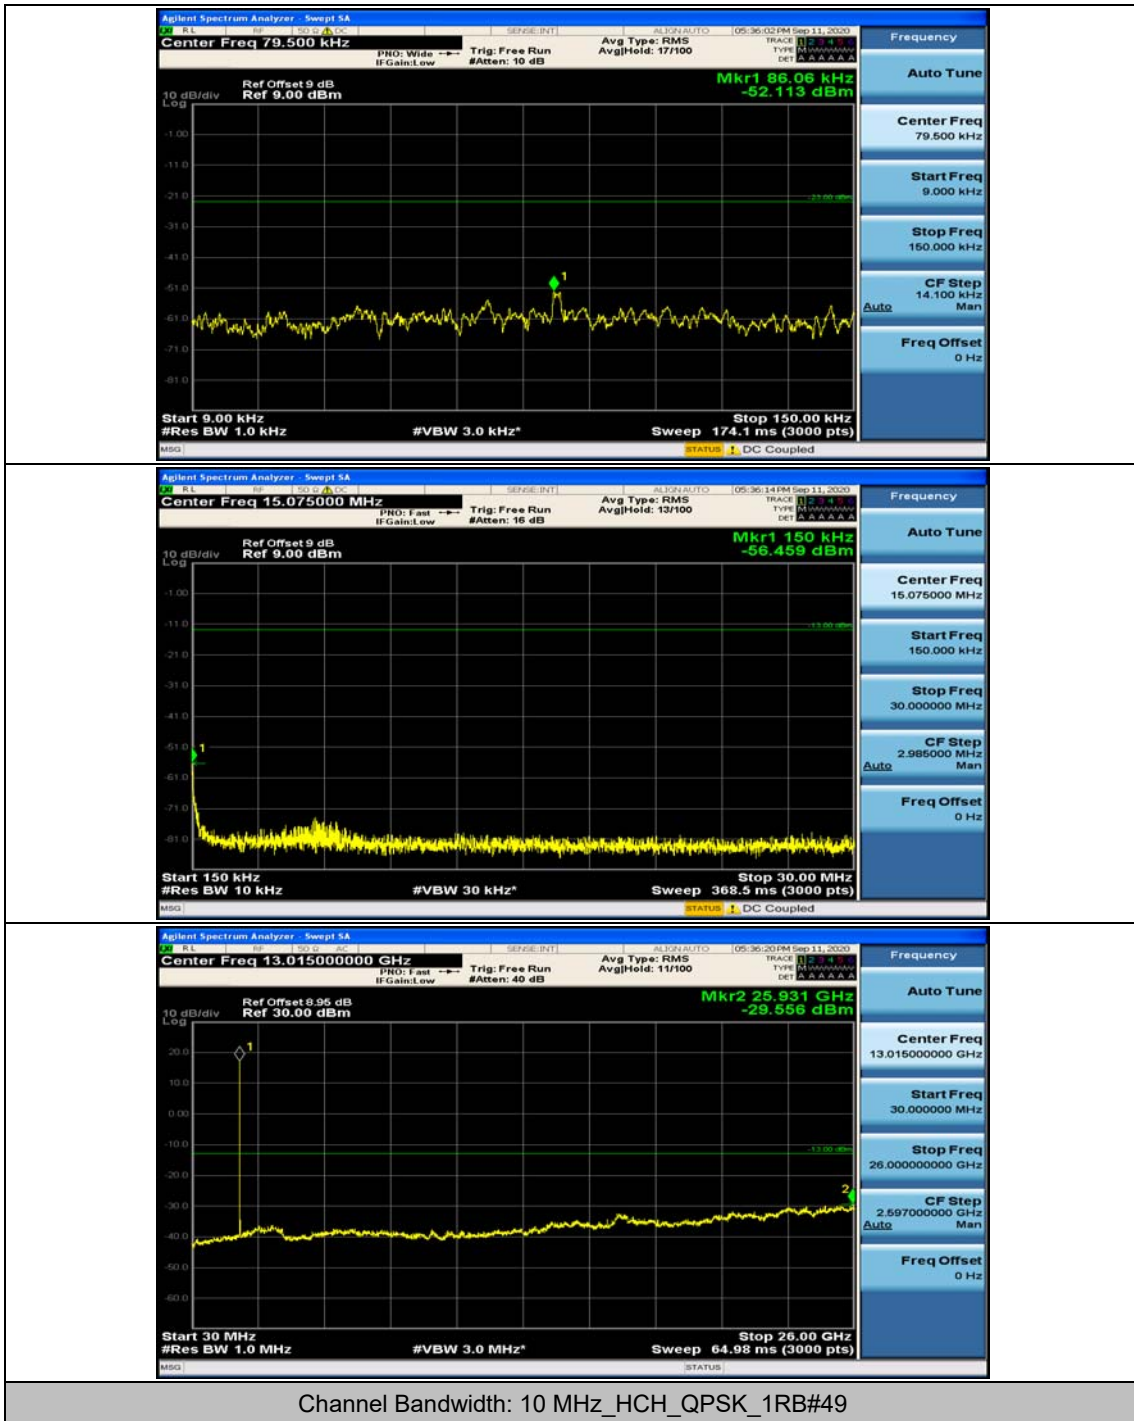

Channel Bandwidth: 5 MHz

(Channel Bandwidth: 5 MHz)_MCH_QPSK_1RB#0

(Channel Bandwidth: 5 MHz)_MCH_QPSK_1RB#12

(Channel Bandwidth: 5 MHz)_LCH_16QAM_1RB#0

(Channel Bandwidth: 5 MHz)_LCH_16QAM_1RB#12

(Channel Bandwidth: 5 MHz)_LCH_16QAM_1RB#24

Channel Bandwidth: 10 MHz

Channel Bandwidth: 10 MHz_MCH_QPSK_1RB#49

Channel Bandwidth: 15 MHz