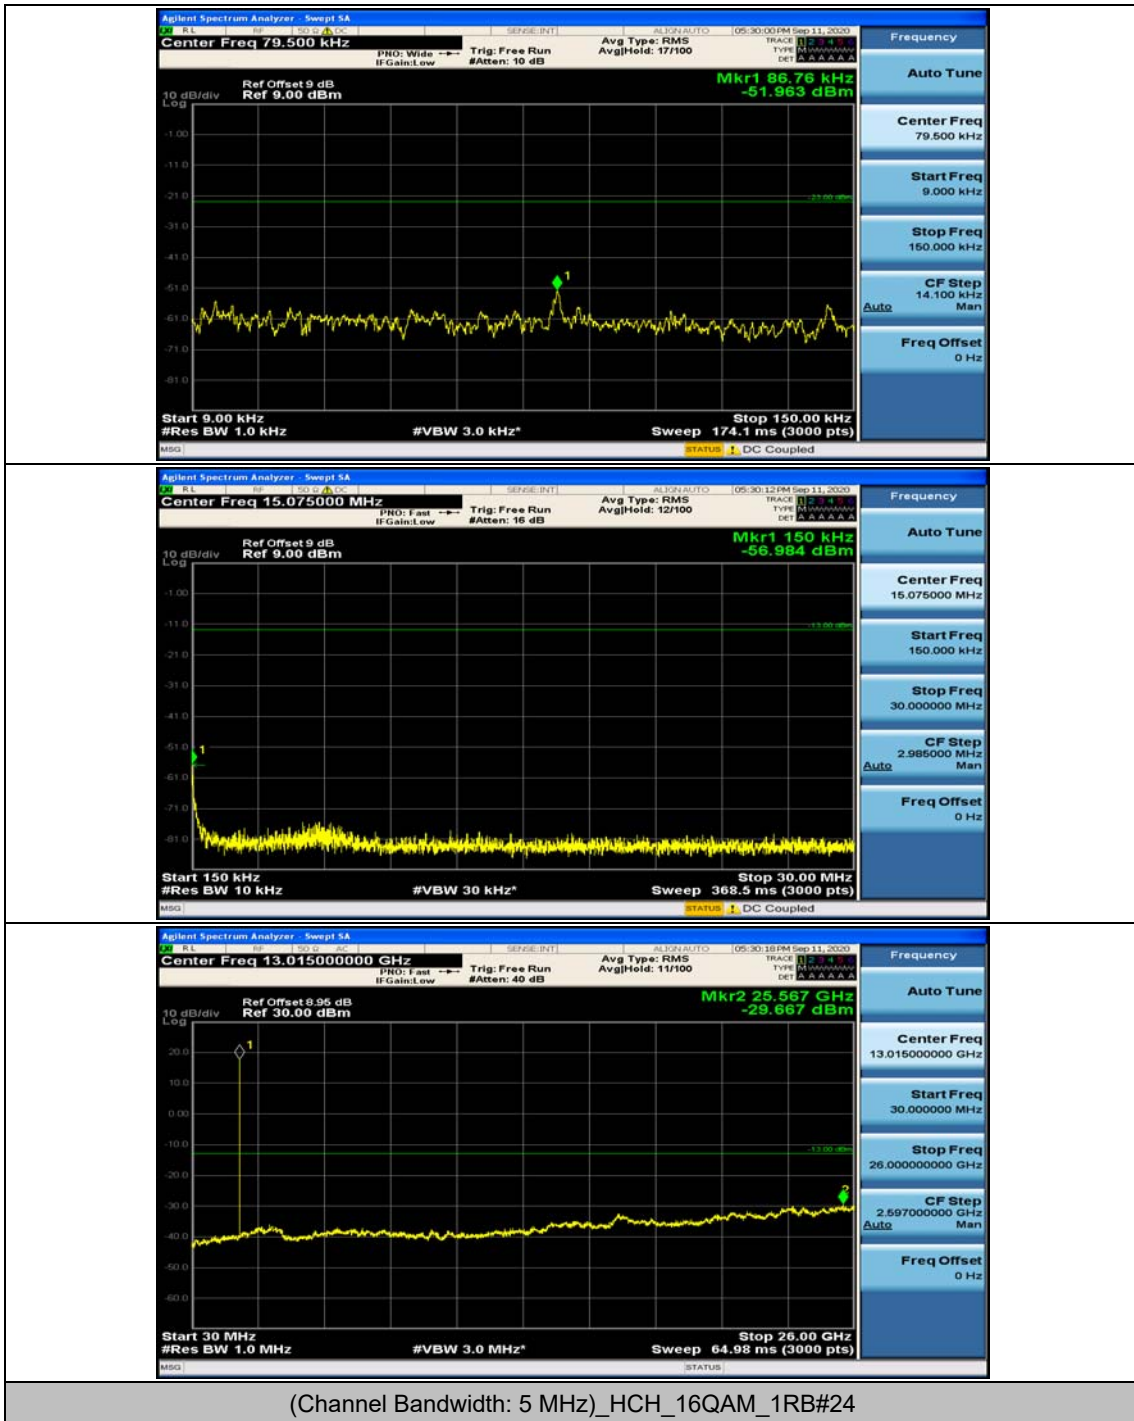

Channel Bandwidth: 5 MHz

(Channel Bandwidth: 5 MHz)_MCH_QPSK_1RB#0

(Channel Bandwidth: 5 MHz)_MCH_QPSK_1RB#12

(Channel Bandwidth: 5 MHz)_LCH_16QAM_1RB#0

(Channel Bandwidth: 5 MHz)_LCH_16QAM_1RB#12

(Channel Bandwidth: 5 MHz)_LCH_16QAM_1RB#24

Channel Bandwidth: 10 MHz

Channel Bandwidth: 10 MHz_MCH_QPSK_1RB#49

Channel Bandwidth: 15 MHz