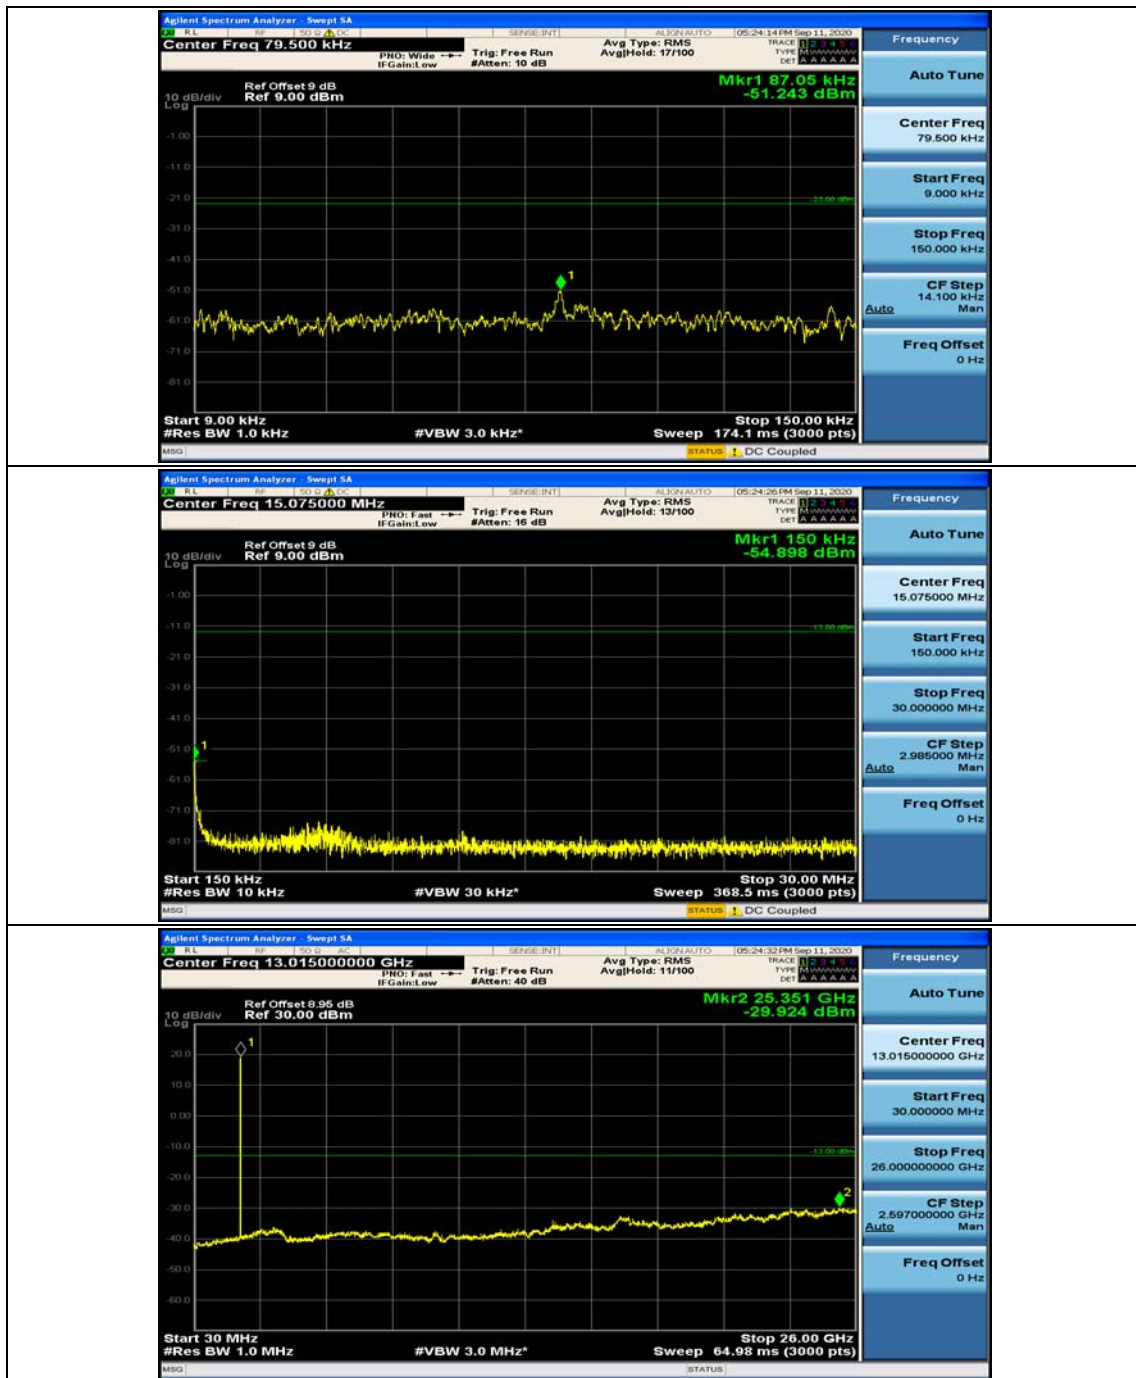

Channel Bandwidth: 5 MHz

(Channel Bandwidth: 5 MHz)_MCH_QPSK_1RB#0

(Channel Bandwidth: 5 MHz)_MCH_QPSK_1RB#12

(Channel Bandwidth: 5 MHz)_LCH_16QAM_1RB#0

(Channel Bandwidth: 5 MHz)_LCH_16QAM_1RB#12

(Channel Bandwidth: 5 MHz)_LCH_16QAM_1RB#24

Channel Bandwidth: 10 MHz

Channel Bandwidth: 10 MHz_MCH_QPSK_1RB#49

Channel Bandwidth: 15 MHz