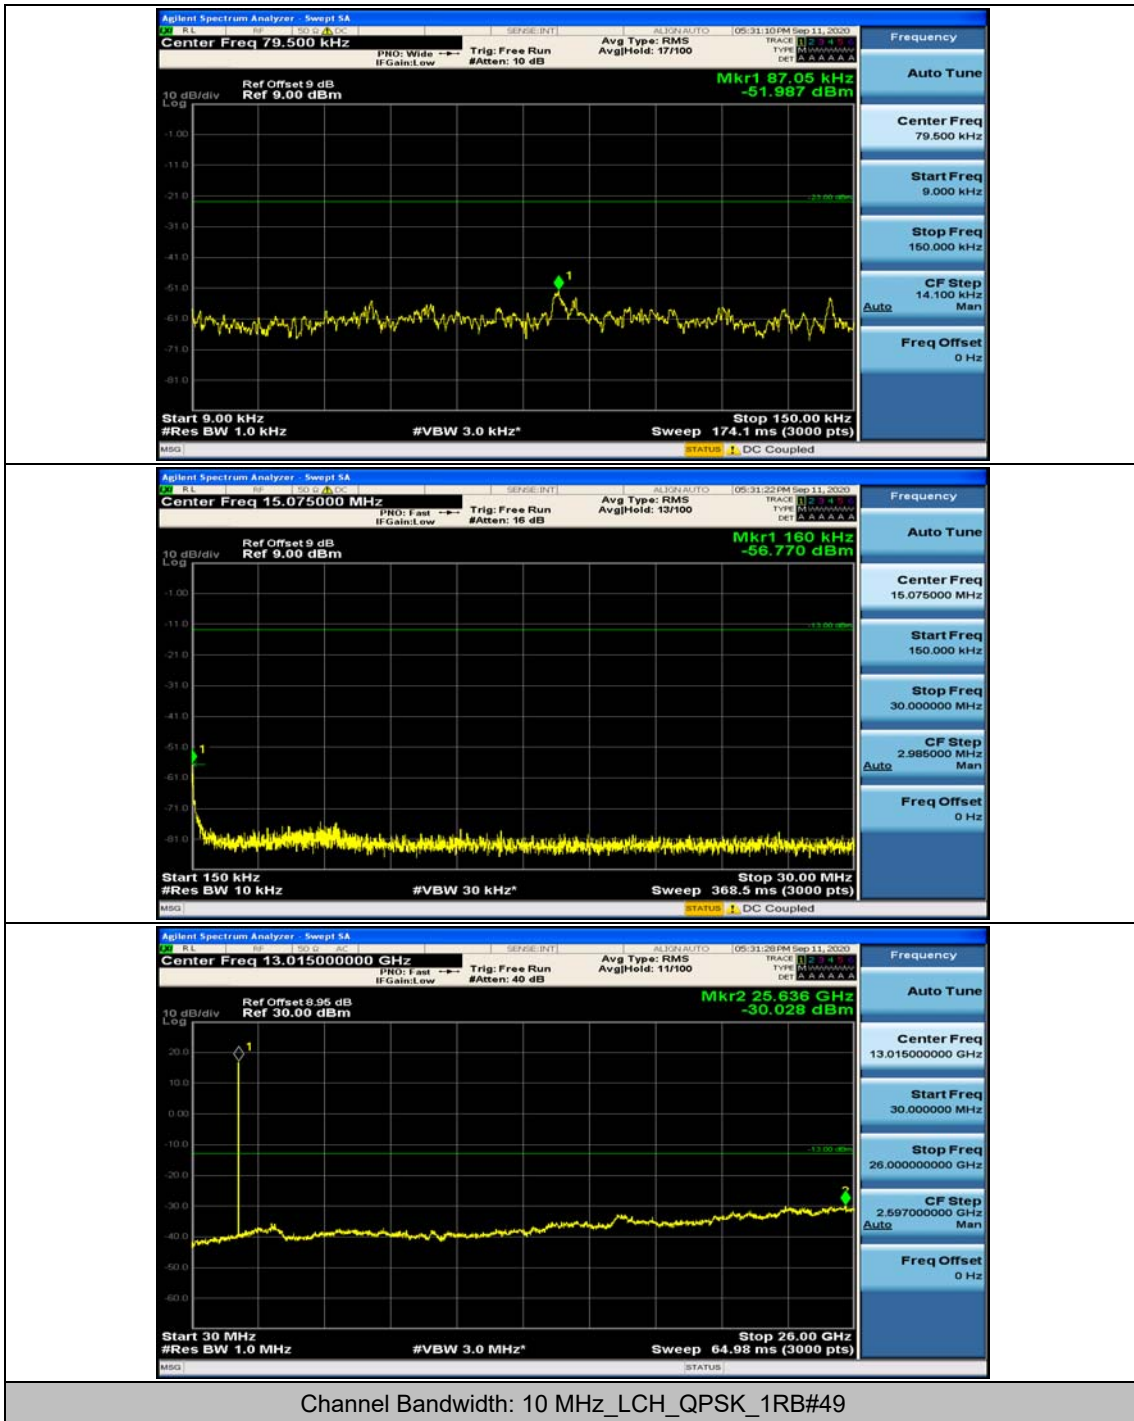

Channel Bandwidth: 5 MHz

(Channel Bandwidth: 5 MHz)_MCH_QPSK_1RB#0

(Channel Bandwidth: 5 MHz)_MCH_QPSK_1RB#12

(Channel Bandwidth: 5 MHz)_LCH_16QAM_1RB#0

(Channel Bandwidth: 5 MHz)_LCH_16QAM_1RB#12

(Channel Bandwidth: 5 MHz)_LCH_16QAM_1RB#24

Channel Bandwidth: 10 MHz

Channel Bandwidth: 10 MHz_MCH_QPSK_1RB#49

Channel Bandwidth: 15 MHz