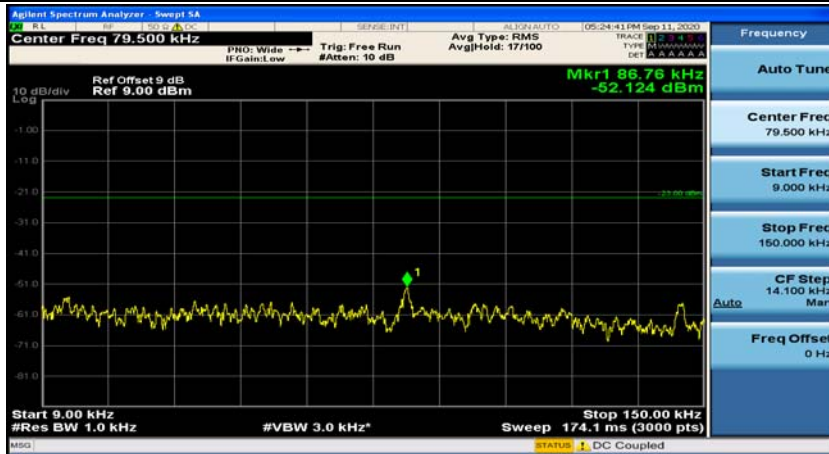

Channel Bandwidth: 5 MHz

(Channel Bandwidth: 5 MHz)_MCH_QPSK_1RB#0

(Channel Bandwidth: 5 MHz)_MCH_QPSK_1RB#12

(Channel Bandwidth: 5 MHz)_LCH_16QAM_1RB#0

(Channel Bandwidth: 5 MHz)_LCH_16QAM_1RB#12

(Channel Bandwidth: 5 MHz)_LCH_16QAM_1RB#24