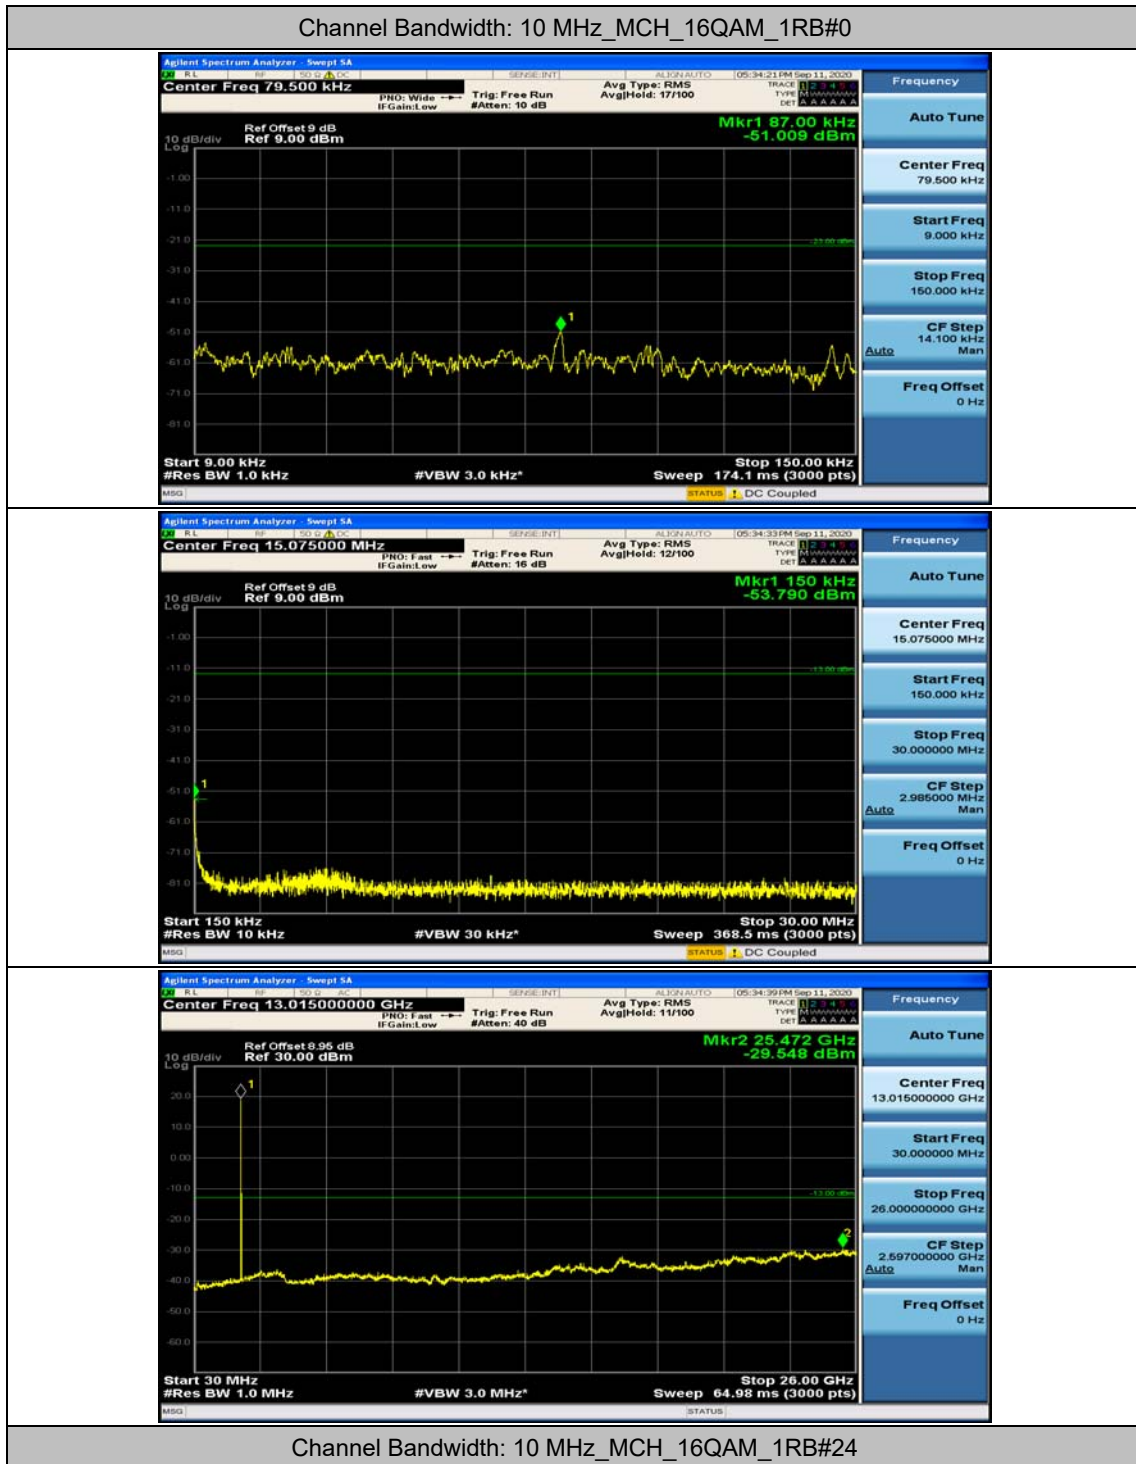

Channel Bandwidth: 5 MHz

(Channel Bandwidth: 5 MHz)_MCH_QPSK_1RB#0

(Channel Bandwidth: 5 MHz)_MCH_QPSK_1RB#12

(Channel Bandwidth: 5 MHz)_LCH_16QAM_1RB#0

(Channel Bandwidth: 5 MHz)_LCH_16QAM_1RB#12

(Channel Bandwidth: 5 MHz)_LCH_16QAM_1RB#24

Channel Bandwidth: 10 MHz

Channel Bandwidth: 10 MHz_MCH_QPSK_1RB#49

Channel Bandwidth: 15 MHz