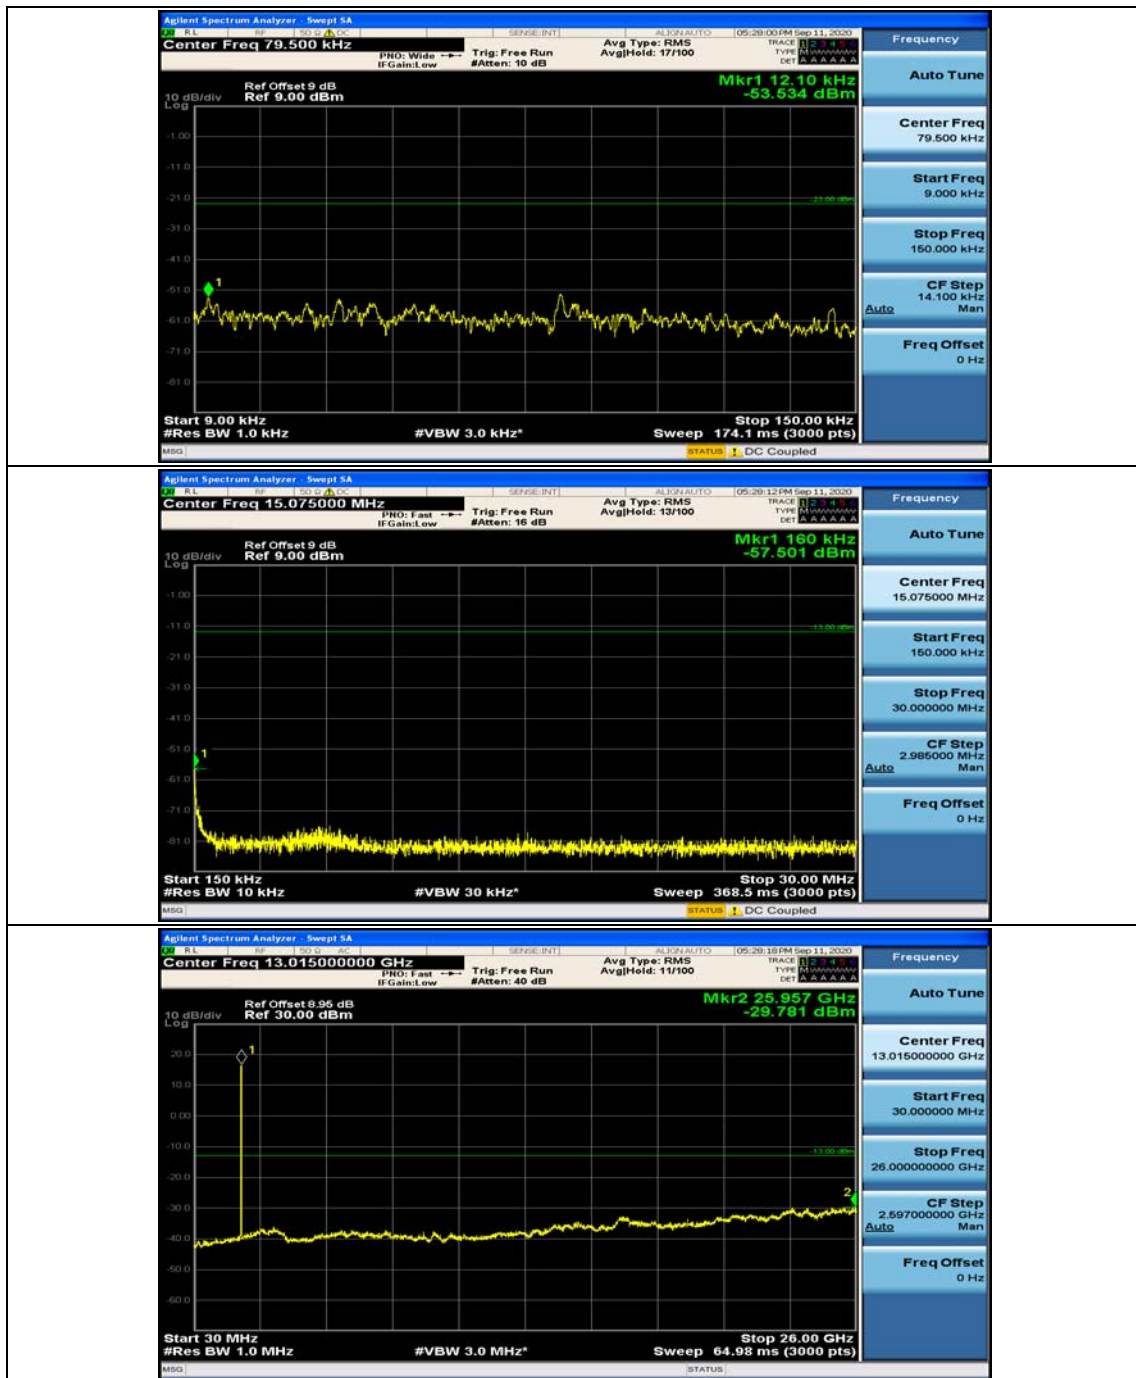

Channel Bandwidth: 5 MHz

(Channel Bandwidth: 5 MHz)_MCH_QPSK_1RB#0

(Channel Bandwidth: 5 MHz)_MCH_QPSK_1RB#12

(Channel Bandwidth: 5 MHz)_LCH_16QAM_1RB#0

(Channel Bandwidth: 5 MHz)_LCH_16QAM_1RB#12

(Channel Bandwidth: 5 MHz)_LCH_16QAM_1RB#24

Channel Bandwidth: 10 MHz

Channel Bandwidth: 10 MHz_MCH_QPSK_1RB#49

Channel Bandwidth: 15 MHz