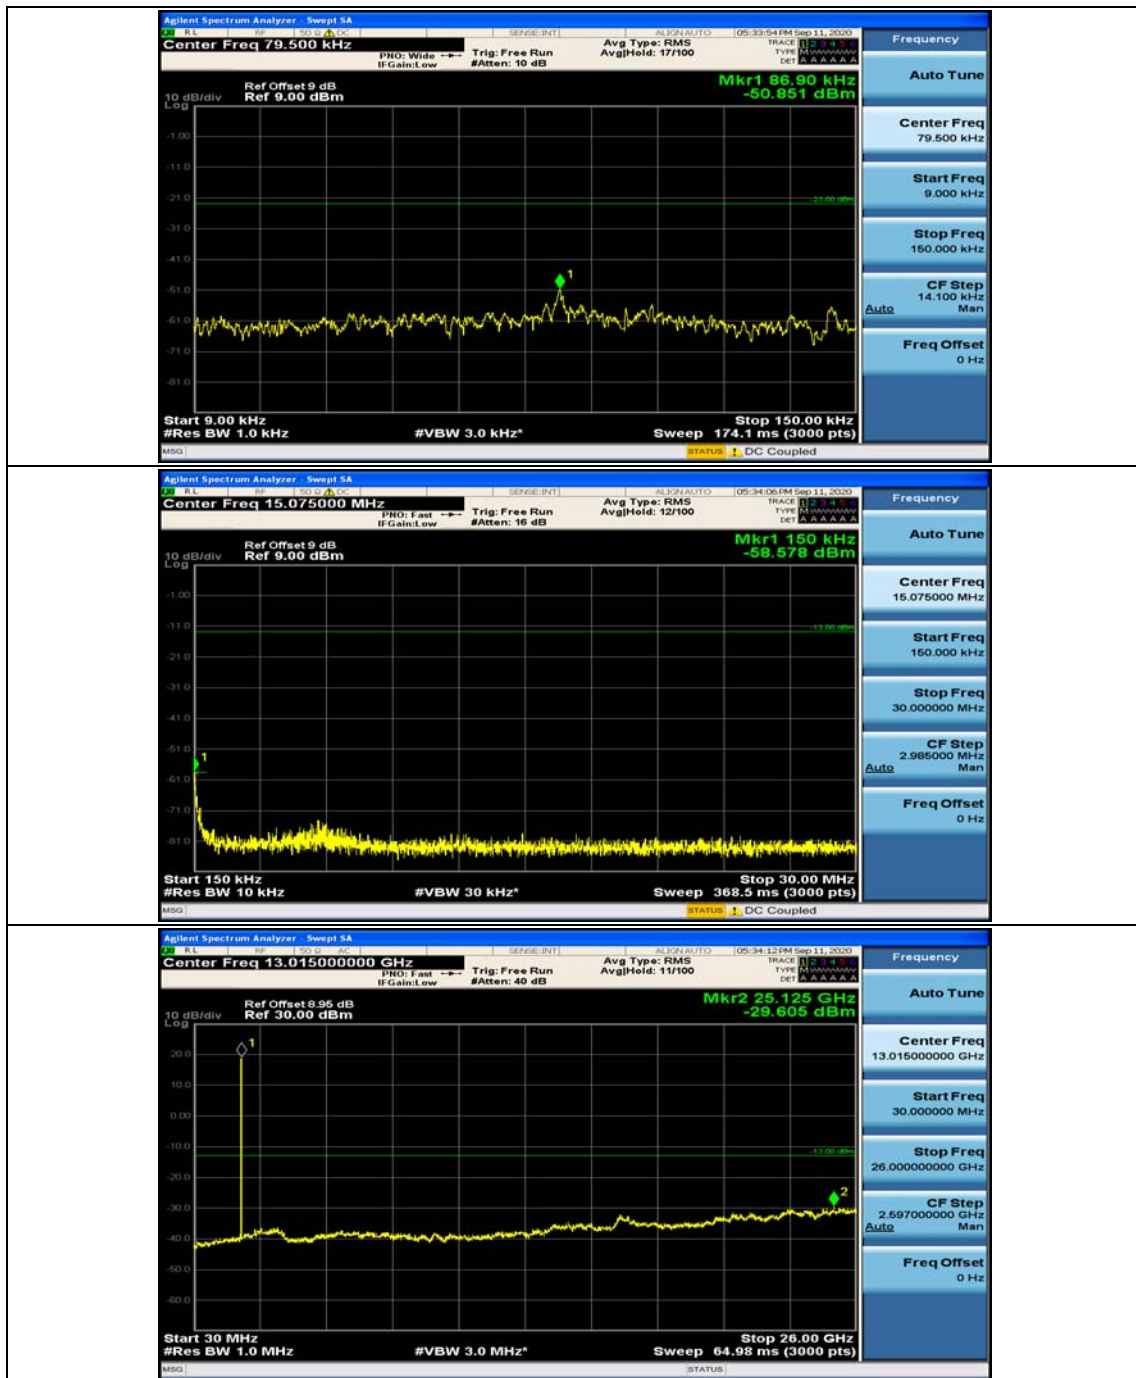

Channel Bandwidth: 5 MHz

(Channel Bandwidth: 5 MHz)_MCH_QPSK_1RB#0

(Channel Bandwidth: 5 MHz)_MCH_QPSK_1RB#12

(Channel Bandwidth: 5 MHz)_LCH_16QAM_1RB#0

(Channel Bandwidth: 5 MHz)_LCH_16QAM_1RB#12

(Channel Bandwidth: 5 MHz)_LCH_16QAM_1RB#24

Channel Bandwidth: 10 MHz

Channel Bandwidth: 10 MHz_MCH_QPSK_1RB#49

Channel Bandwidth: 15 MHz