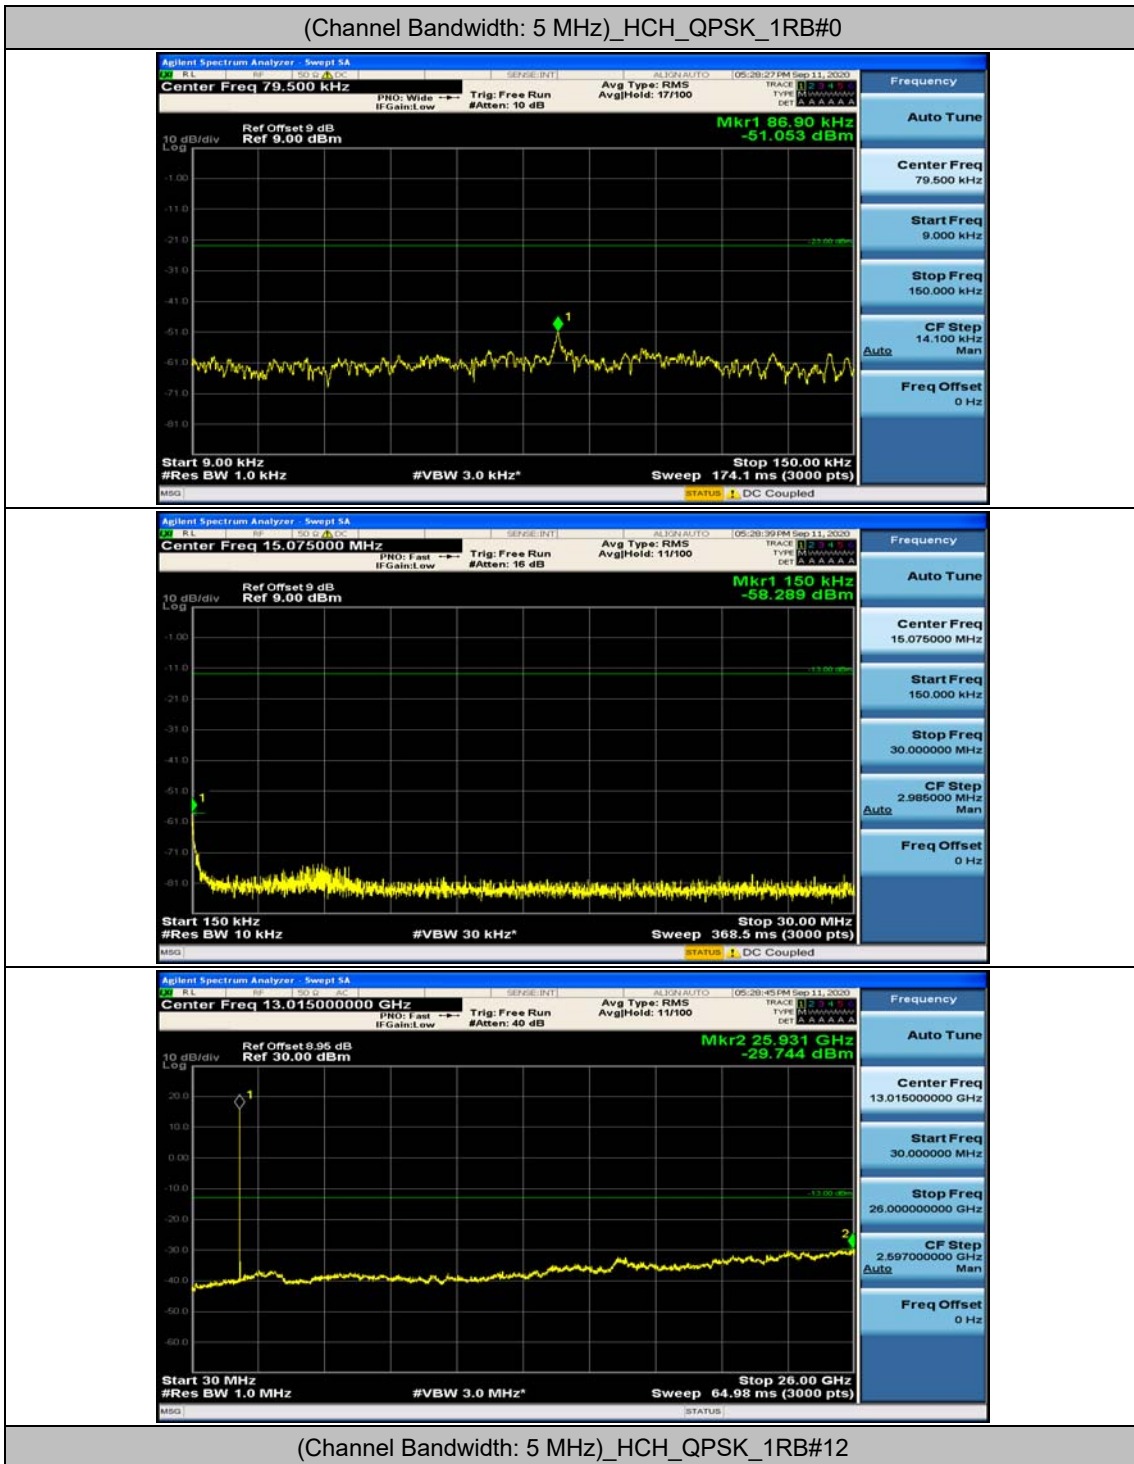

Channel Bandwidth: 5 MHz

(Channel Bandwidth: 5 MHz)_MCH_QPSK_1RB#0

(Channel Bandwidth: 5 MHz)_MCH_QPSK_1RB#12

(Channel Bandwidth: 5 MHz)_LCH_16QAM_1RB#0

(Channel Bandwidth: 5 MHz)_LCH_16QAM_1RB#12

(Channel Bandwidth: 5 MHz)_LCH_16QAM_1RB#24

Channel Bandwidth: 10 MHz

Channel Bandwidth: 10 MHz_MCH_QPSK_1RB#49

Channel Bandwidth: 15 MHz