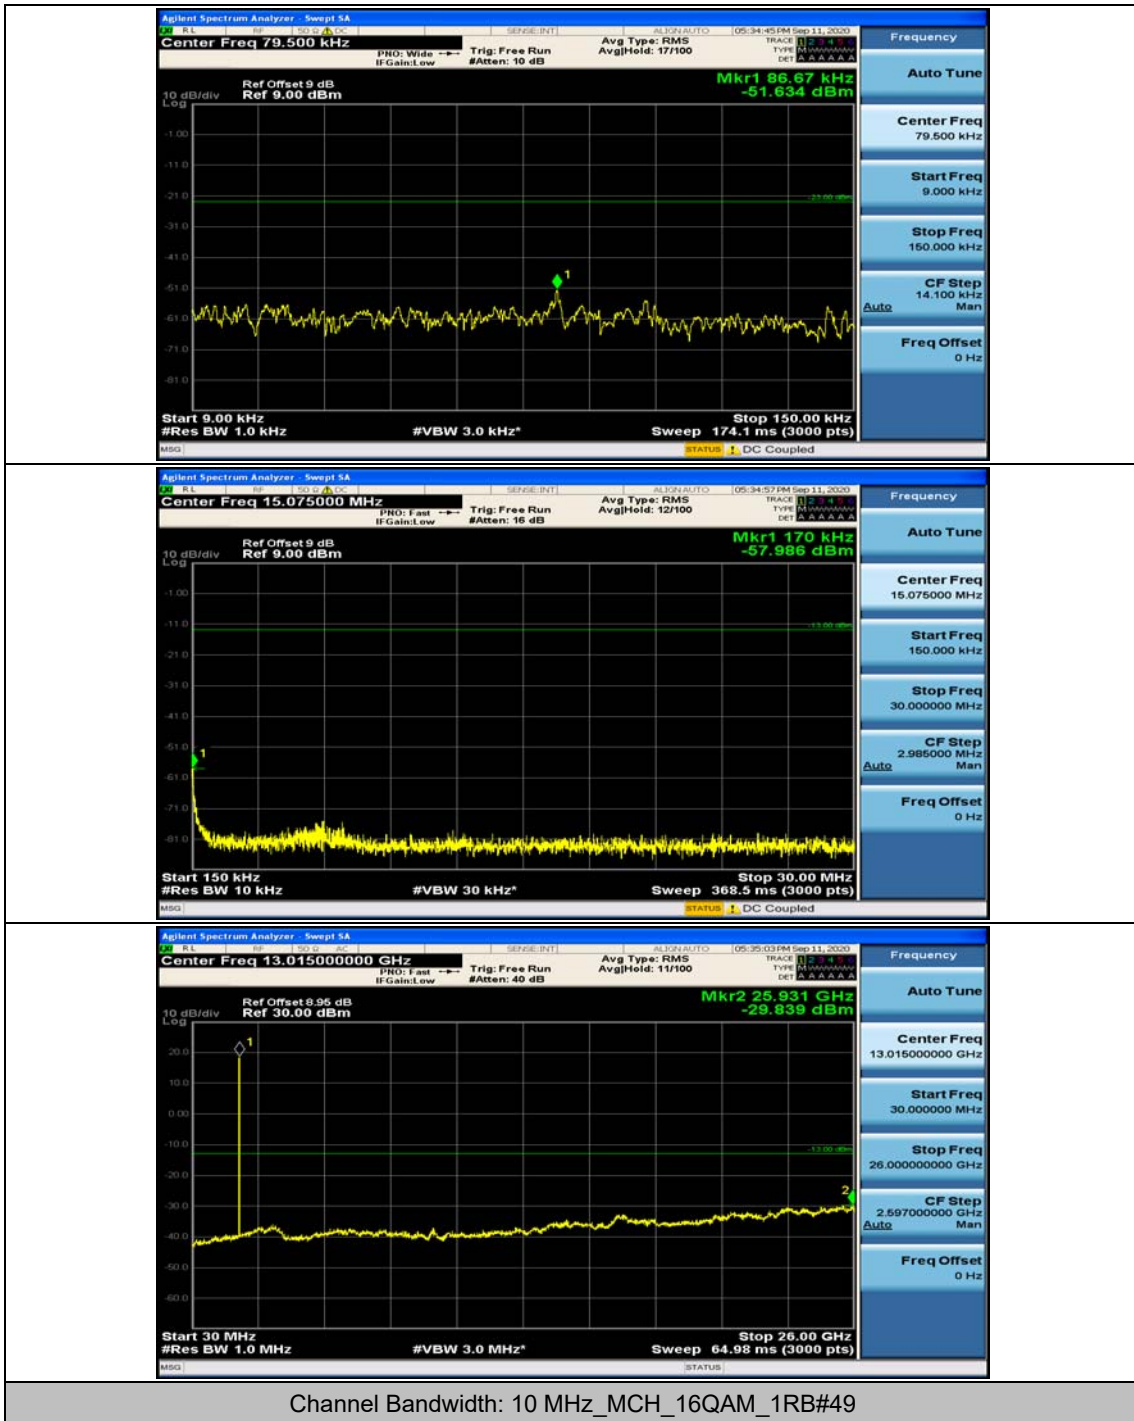

Channel Bandwidth: 5 MHz

(Channel Bandwidth: 5 MHz)_MCH_QPSK_1RB#0

(Channel Bandwidth: 5 MHz)_MCH_QPSK_1RB#12

(Channel Bandwidth: 5 MHz)_LCH_16QAM_1RB#0

(Channel Bandwidth: 5 MHz)_LCH_16QAM_1RB#12

(Channel Bandwidth: 5 MHz)_LCH_16QAM_1RB#24

Channel Bandwidth: 10 MHz

Channel Bandwidth: 10 MHz_MCH_QPSK_1RB#49

Channel Bandwidth: 15 MHz