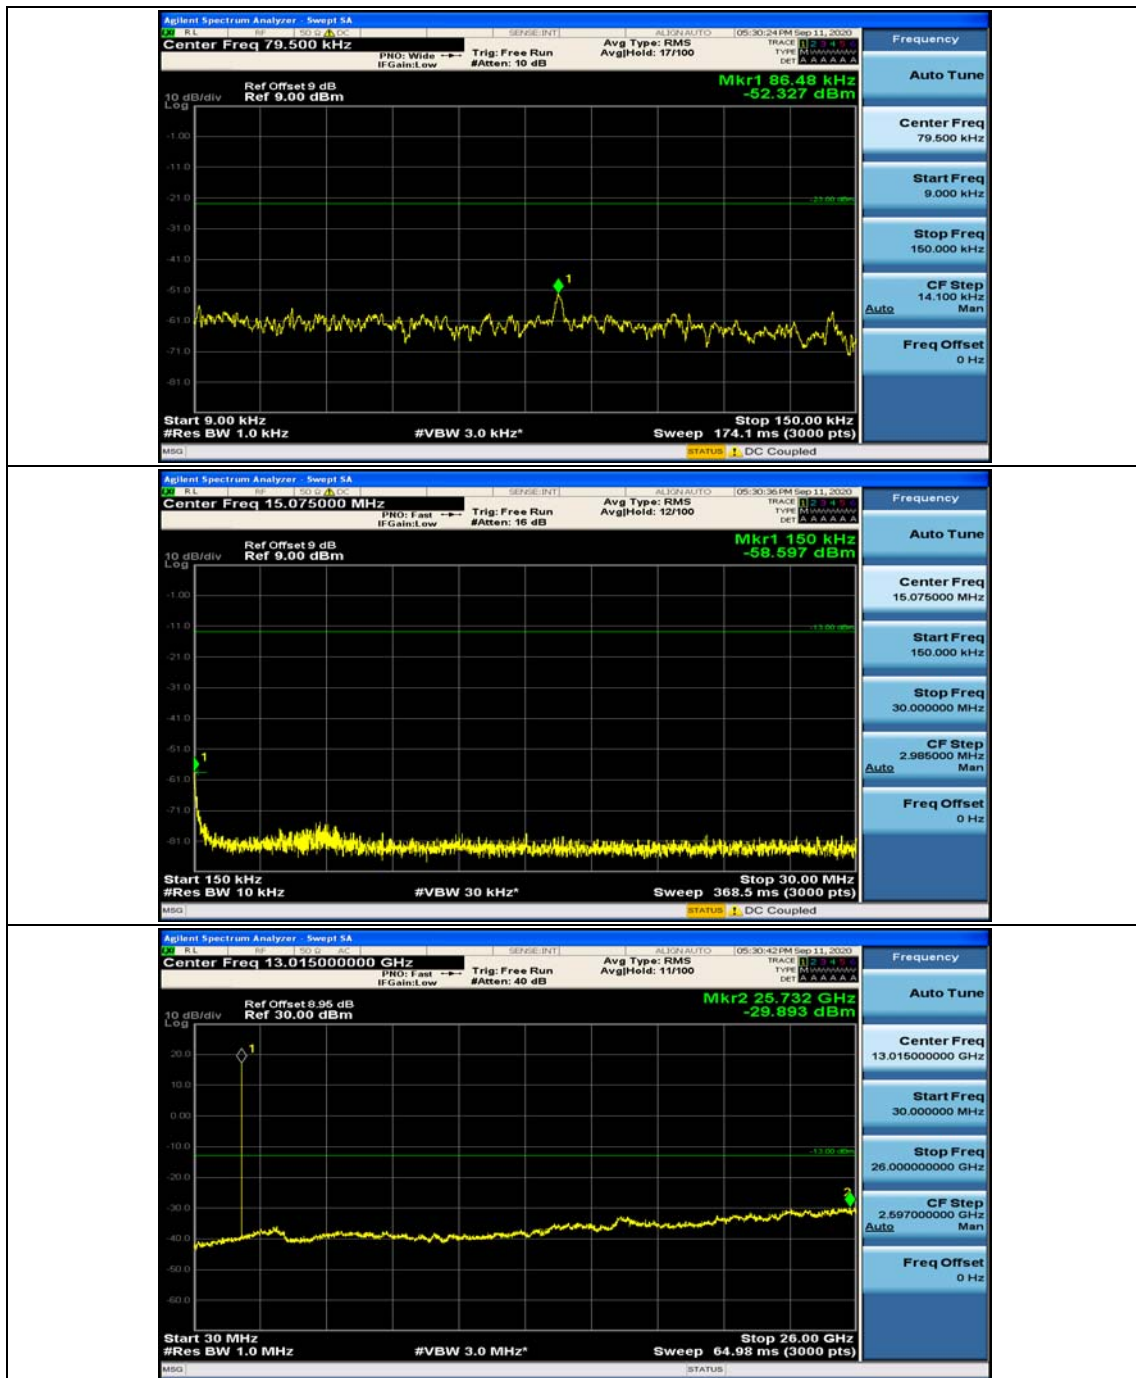

Channel Bandwidth: 5 MHz

(Channel Bandwidth: 5 MHz)_MCH_QPSK_1RB#0

(Channel Bandwidth: 5 MHz)_MCH_QPSK_1RB#12

(Channel Bandwidth: 5 MHz)_LCH_16QAM_1RB#0

(Channel Bandwidth: 5 MHz)_LCH_16QAM_1RB#12

(Channel Bandwidth: 5 MHz)_LCH_16QAM_1RB#24

Channel Bandwidth: 10 MHz

Channel Bandwidth: 10 MHz_MCH_QPSK_1RB#49

Channel Bandwidth: 15 MHz