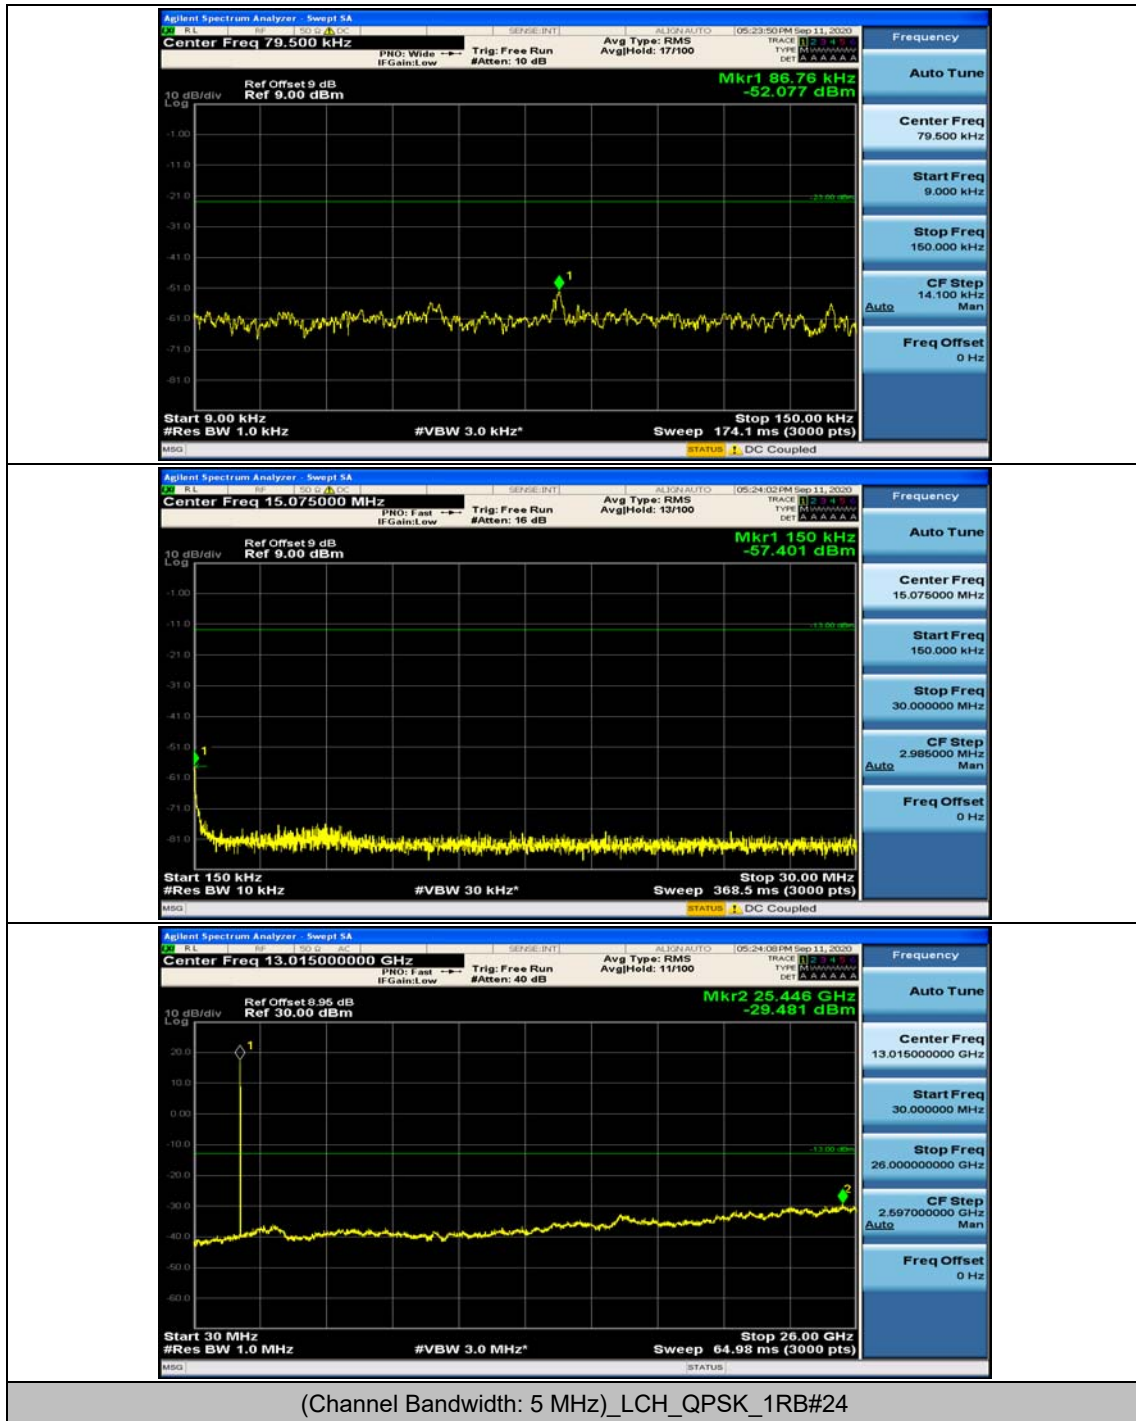

Channel Bandwidth: 5 MHz

(Channel Bandwidth: 5 MHz)_MCH_QPSK_1RB#0

(Channel Bandwidth: 5 MHz)_MCH_QPSK_1RB#12

(Channel Bandwidth: 5 MHz)_LCH_16QAM_1RB#0

(Channel Bandwidth: 5 MHz)_LCH_16QAM_1RB#12

(Channel Bandwidth: 5 MHz)_LCH_16QAM_1RB#24

Channel Bandwidth: 10 MHz

Channel Bandwidth: 10 MHz_MCH_QPSK_1RB#49

Channel Bandwidth: 15 MHz