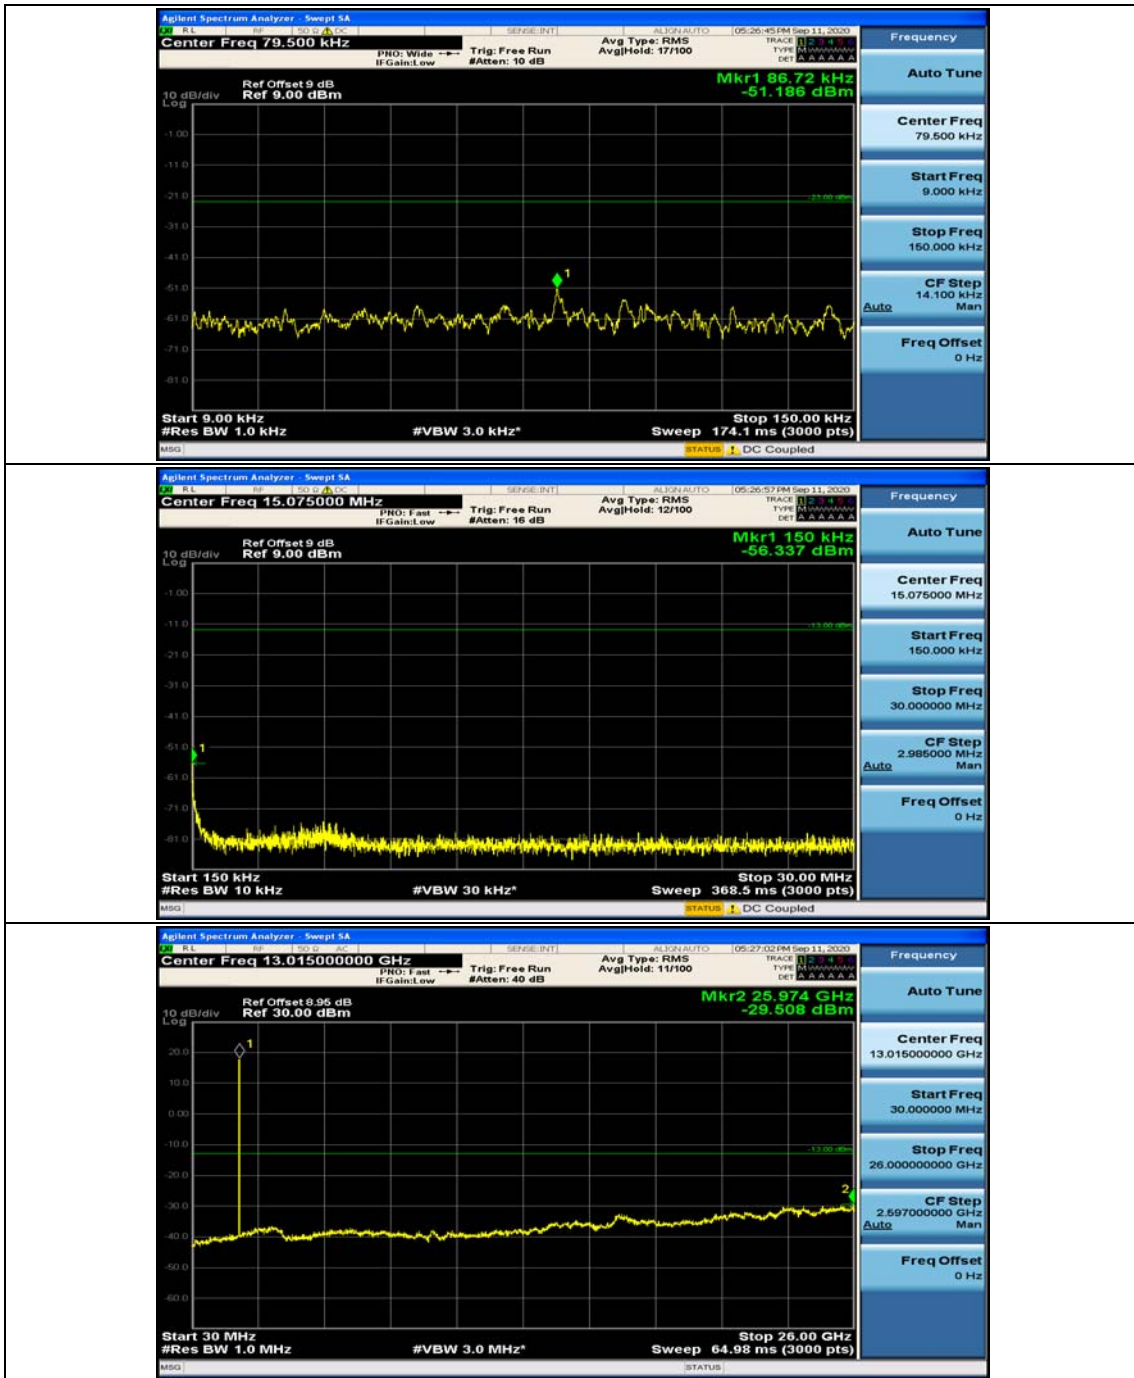

Channel Bandwidth: 5 MHz

(Channel Bandwidth: 5 MHz)_MCH_QPSK_1RB#0

(Channel Bandwidth: 5 MHz)_MCH_QPSK_1RB#12

(Channel Bandwidth: 5 MHz)_LCH_16QAM_1RB#0

(Channel Bandwidth: 5 MHz)_LCH_16QAM_1RB#12

(Channel Bandwidth: 5 MHz)_LCH_16QAM_1RB#24

Channel Bandwidth: 10 MHz

Channel Bandwidth: 10 MHz_MCH_QPSK_1RB#49

Channel Bandwidth: 15 MHz