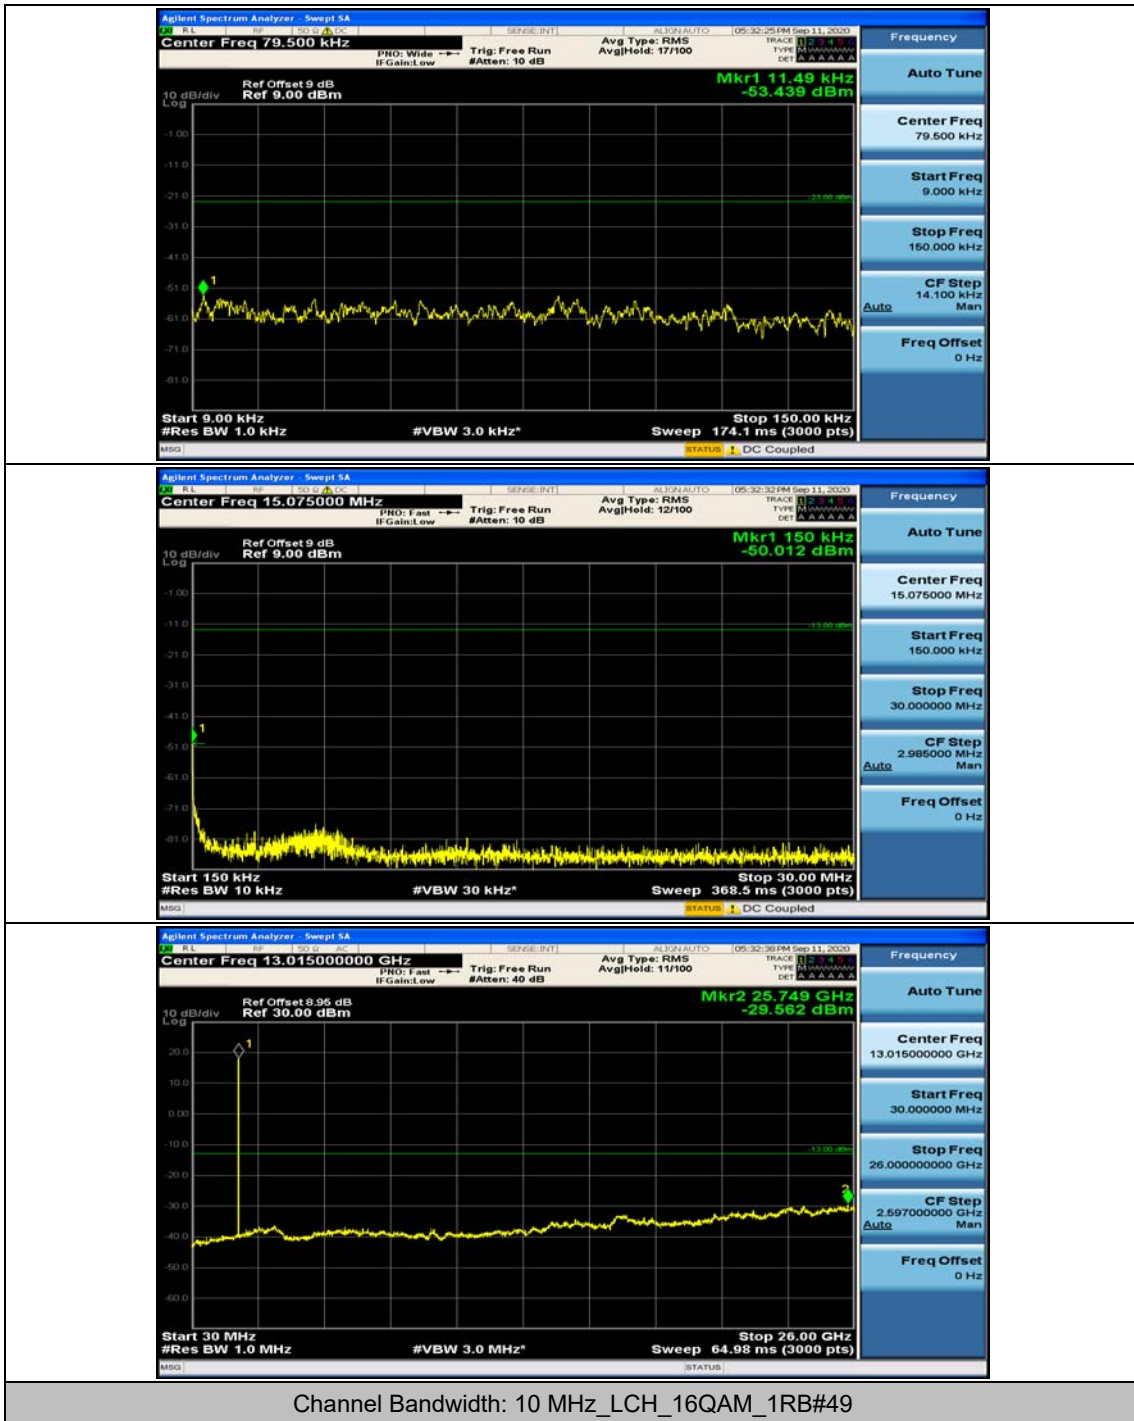

Channel Bandwidth: 5 MHz

(Channel Bandwidth: 5 MHz)_MCH_QPSK_1RB#0

(Channel Bandwidth: 5 MHz)_MCH_QPSK_1RB#12

(Channel Bandwidth: 5 MHz)_LCH_16QAM_1RB#0

(Channel Bandwidth: 5 MHz)_LCH_16QAM_1RB#12

(Channel Bandwidth: 5 MHz)_LCH_16QAM_1RB#24

Channel Bandwidth: 10 MHz

Channel Bandwidth: 10 MHz_MCH_QPSK_1RB#49

Channel Bandwidth: 15 MHz