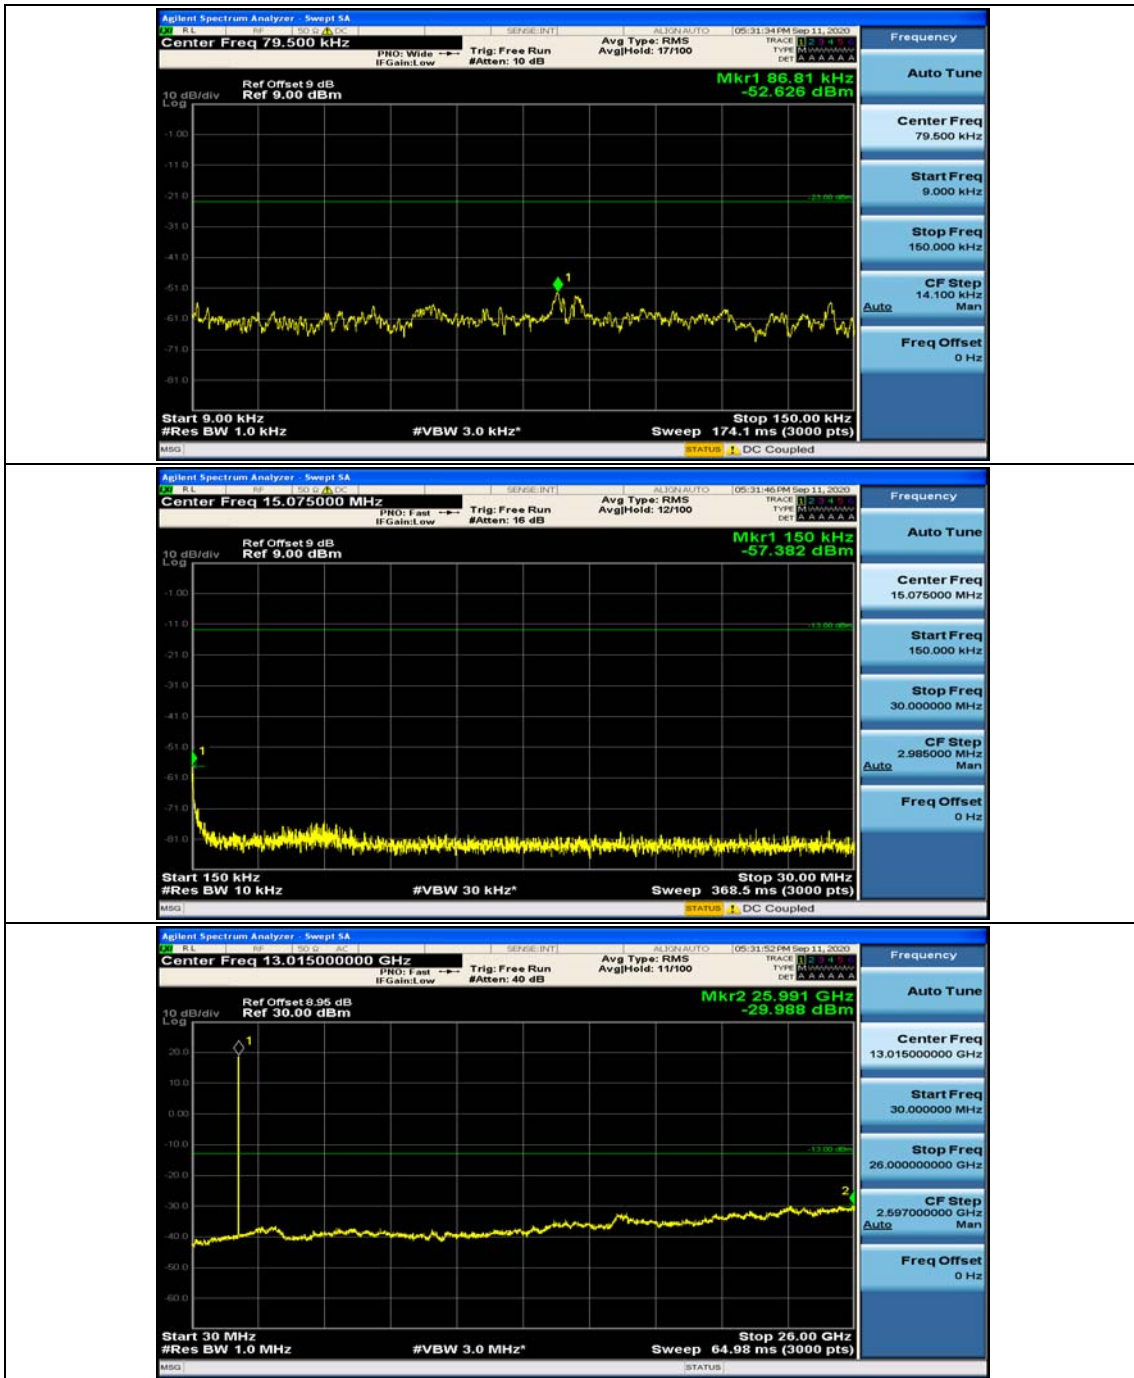

Channel Bandwidth: 5 MHz

(Channel Bandwidth: 5 MHz)_MCH_QPSK_1RB#0

(Channel Bandwidth: 5 MHz)_MCH_QPSK_1RB#12

(Channel Bandwidth: 5 MHz)_LCH_16QAM_1RB#0

(Channel Bandwidth: 5 MHz)_LCH_16QAM_1RB#12

(Channel Bandwidth: 5 MHz)_LCH_16QAM_1RB#24

Channel Bandwidth: 10 MHz

Channel Bandwidth: 10 MHz_MCH_QPSK_1RB#49

Channel Bandwidth: 15 MHz