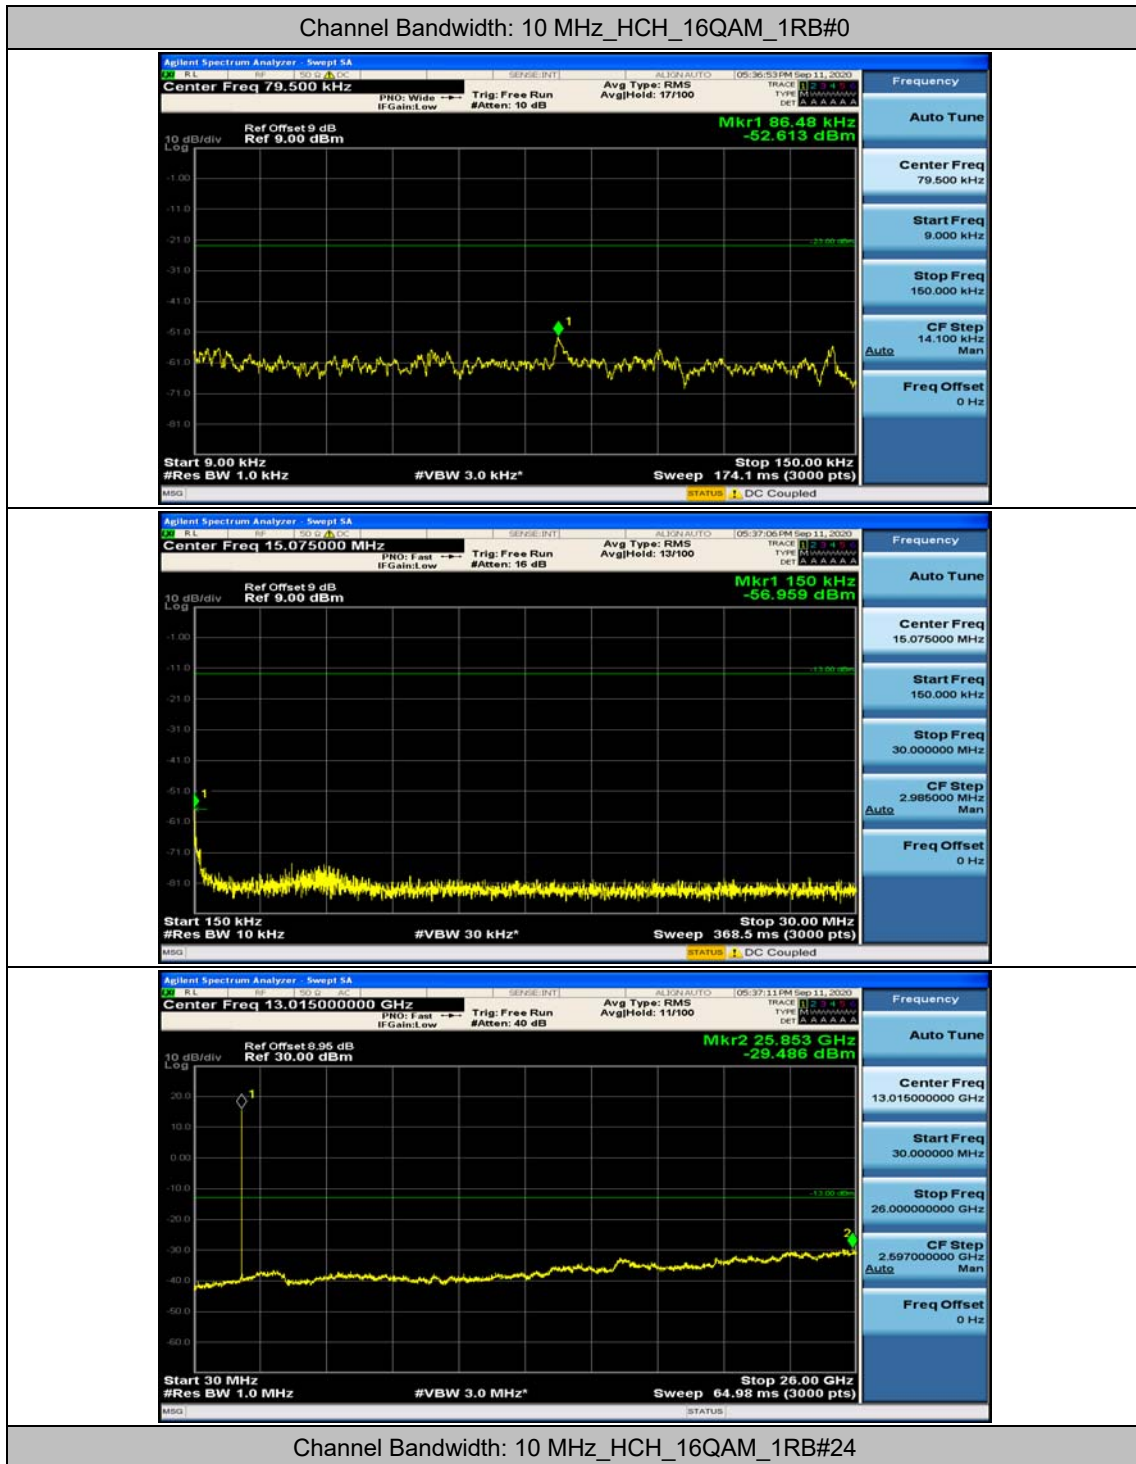

Channel Bandwidth: 5 MHz

(Channel Bandwidth: 5 MHz)_MCH_QPSK_1RB#0

(Channel Bandwidth: 5 MHz)_MCH_QPSK_1RB#12

(Channel Bandwidth: 5 MHz)_LCH_16QAM_1RB#0

(Channel Bandwidth: 5 MHz)_LCH_16QAM_1RB#12

(Channel Bandwidth: 5 MHz)_LCH_16QAM_1RB#24

Channel Bandwidth: 10 MHz

Channel Bandwidth: 10 MHz_MCH_QPSK_1RB#49

Channel Bandwidth: 15 MHz