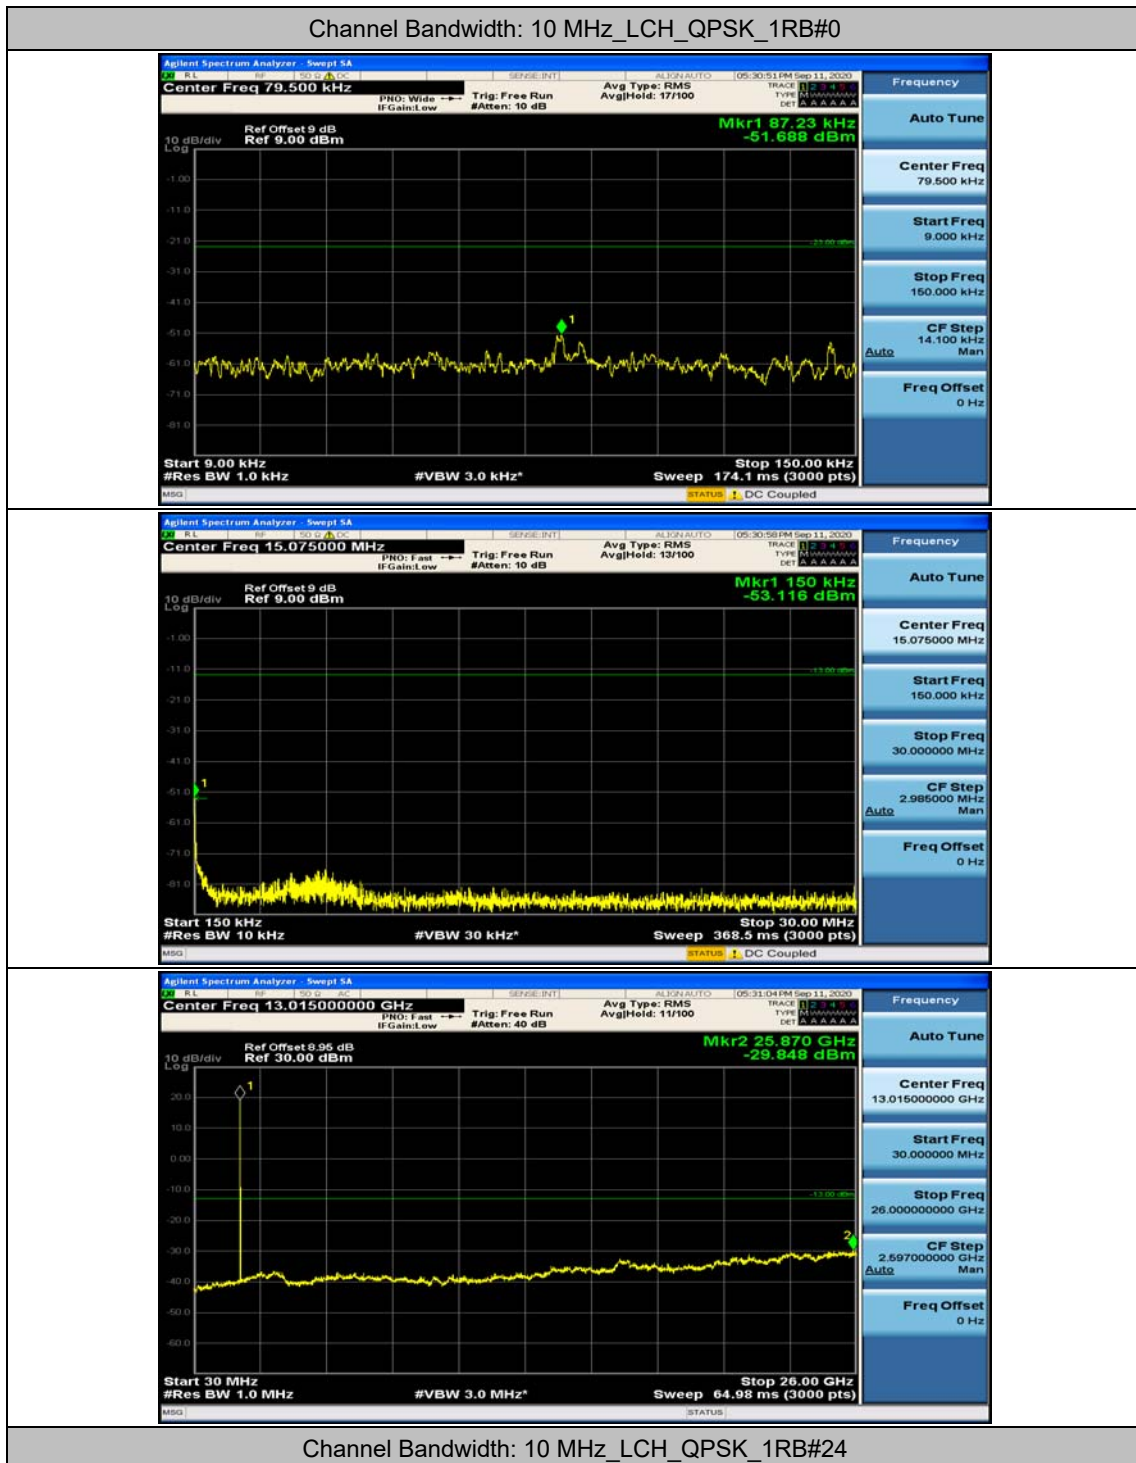

Channel Bandwidth: 5 MHz

(Channel Bandwidth: 5 MHz)_MCH_QPSK_1RB#0

(Channel Bandwidth: 5 MHz)_MCH_QPSK_1RB#12

(Channel Bandwidth: 5 MHz)_LCH_16QAM_1RB#0

(Channel Bandwidth: 5 MHz)_LCH_16QAM_1RB#12

(Channel Bandwidth: 5 MHz)_LCH_16QAM_1RB#24

Channel Bandwidth: 10 MHz

Channel Bandwidth: 10 MHz_MCH_QPSK_1RB#49

Channel Bandwidth: 15 MHz