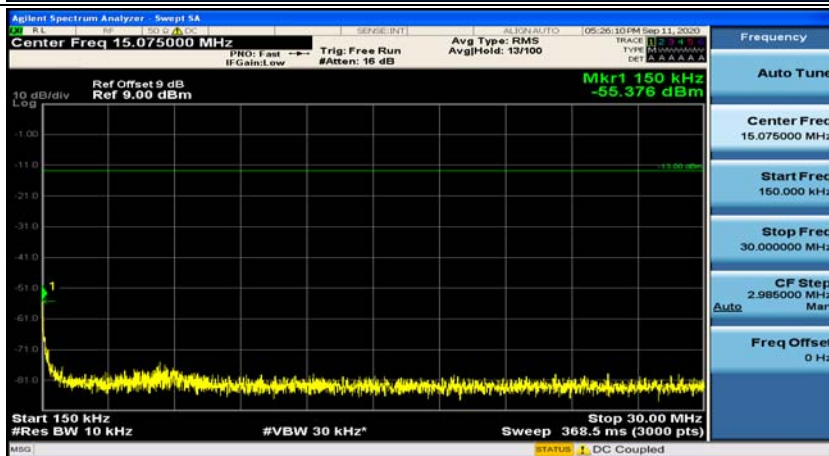

Channel Bandwidth: 5 MHz

(Channel Bandwidth: 5 MHz)_MCH_QPSK_1RB#0

(Channel Bandwidth: 5 MHz)_MCH_QPSK_1RB#12

(Channel Bandwidth: 5 MHz)_LCH_16QAM_1RB#0

(Channel Bandwidth: 5 MHz)_LCH_16QAM_1RB#12

(Channel Bandwidth: 5 MHz)_LCH_16QAM_1RB#24