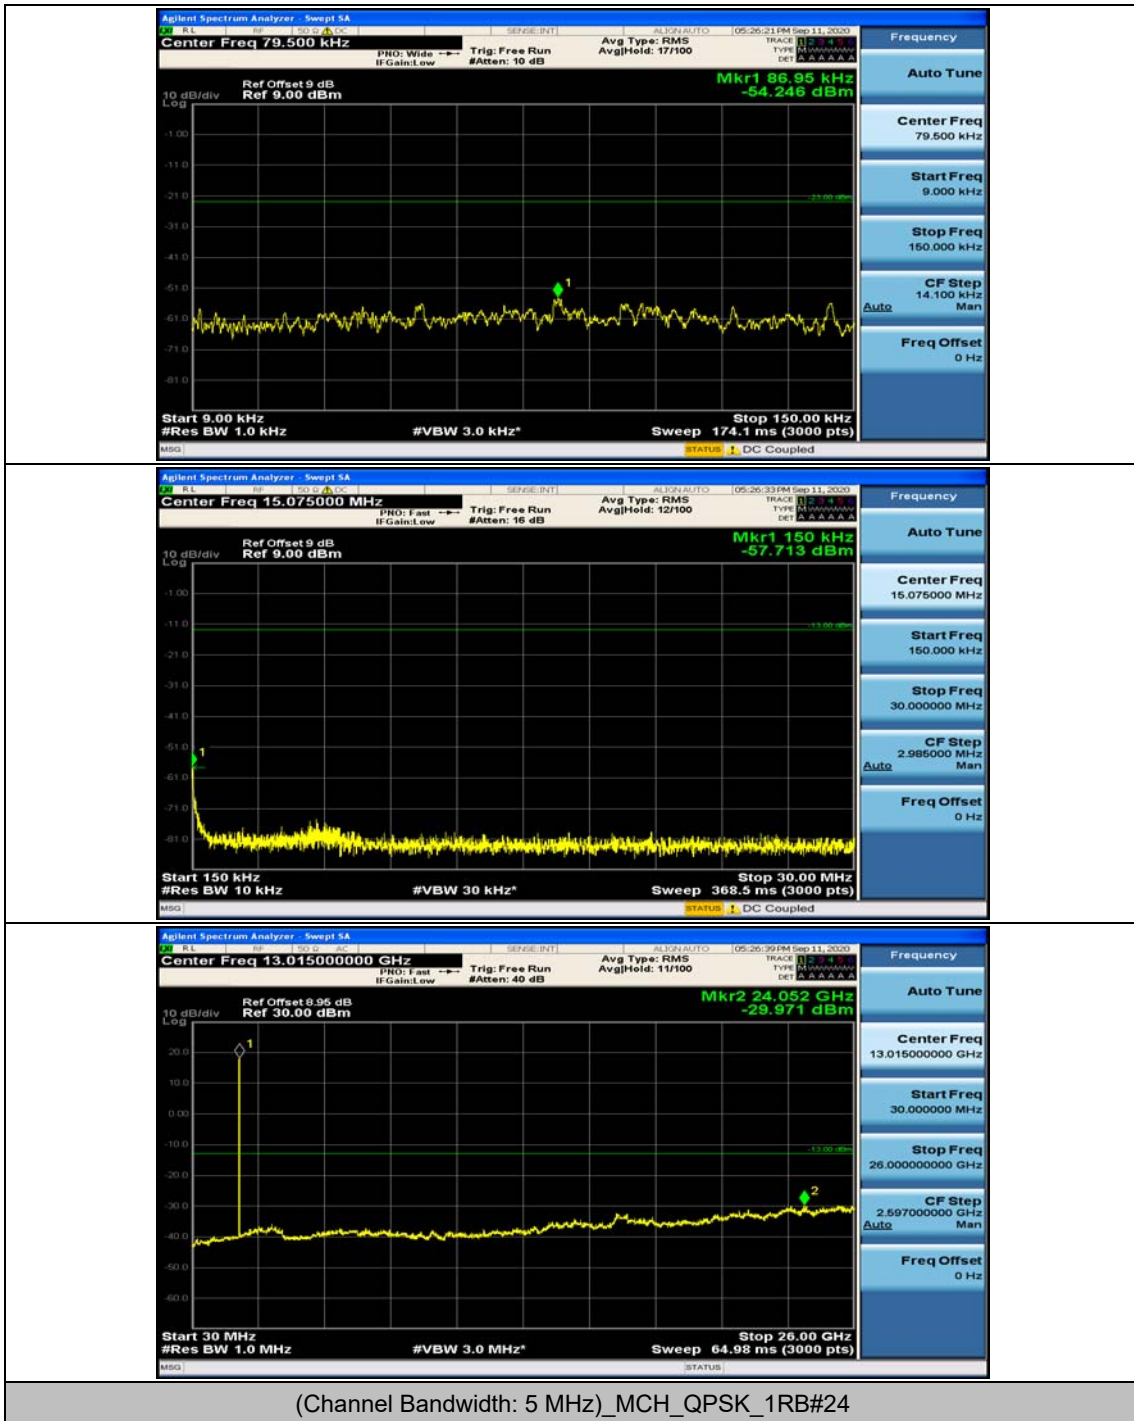

Channel Bandwidth: 5 MHz

(Channel Bandwidth: 5 MHz)_MCH_QPSK_1RB#0

(Channel Bandwidth: 5 MHz)_MCH_QPSK_1RB#12

(Channel Bandwidth: 5 MHz)_LCH_16QAM_1RB#0

(Channel Bandwidth: 5 MHz)_LCH_16QAM_1RB#12

(Channel Bandwidth: 5 MHz)_LCH_16QAM_1RB#24

Channel Bandwidth: 10 MHz

Channel Bandwidth: 10 MHz_MCH_QPSK_1RB#49

Channel Bandwidth: 15 MHz