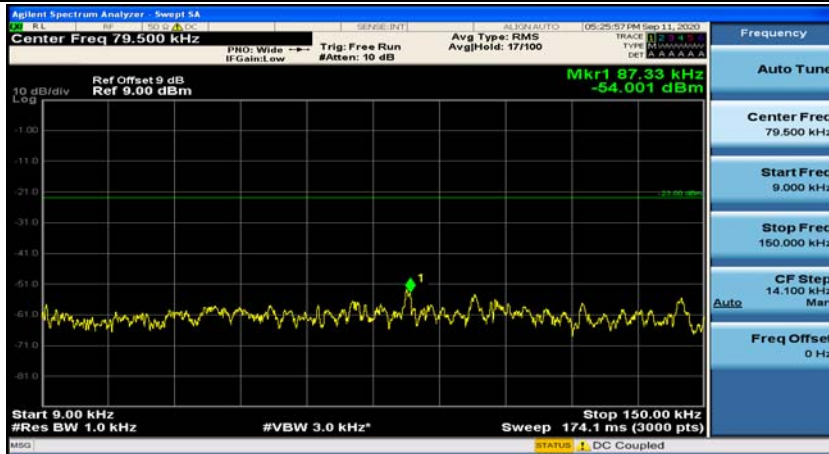

Channel Bandwidth: 5 MHz

(Channel Bandwidth: 5 MHz)_MCH_QPSK_1RB#0

(Channel Bandwidth: 5 MHz)_MCH_QPSK_1RB#12

(Channel Bandwidth: 5 MHz)_LCH_16QAM_1RB#0

(Channel Bandwidth: 5 MHz)_LCH_16QAM_1RB#12

(Channel Bandwidth: 5 MHz)_LCH_16QAM_1RB#24

Channel Bandwidth: 10 MHz

Channel Bandwidth: 10 MHz_MCH_QPSK_1RB#49

Channel Bandwidth: 15 MHz