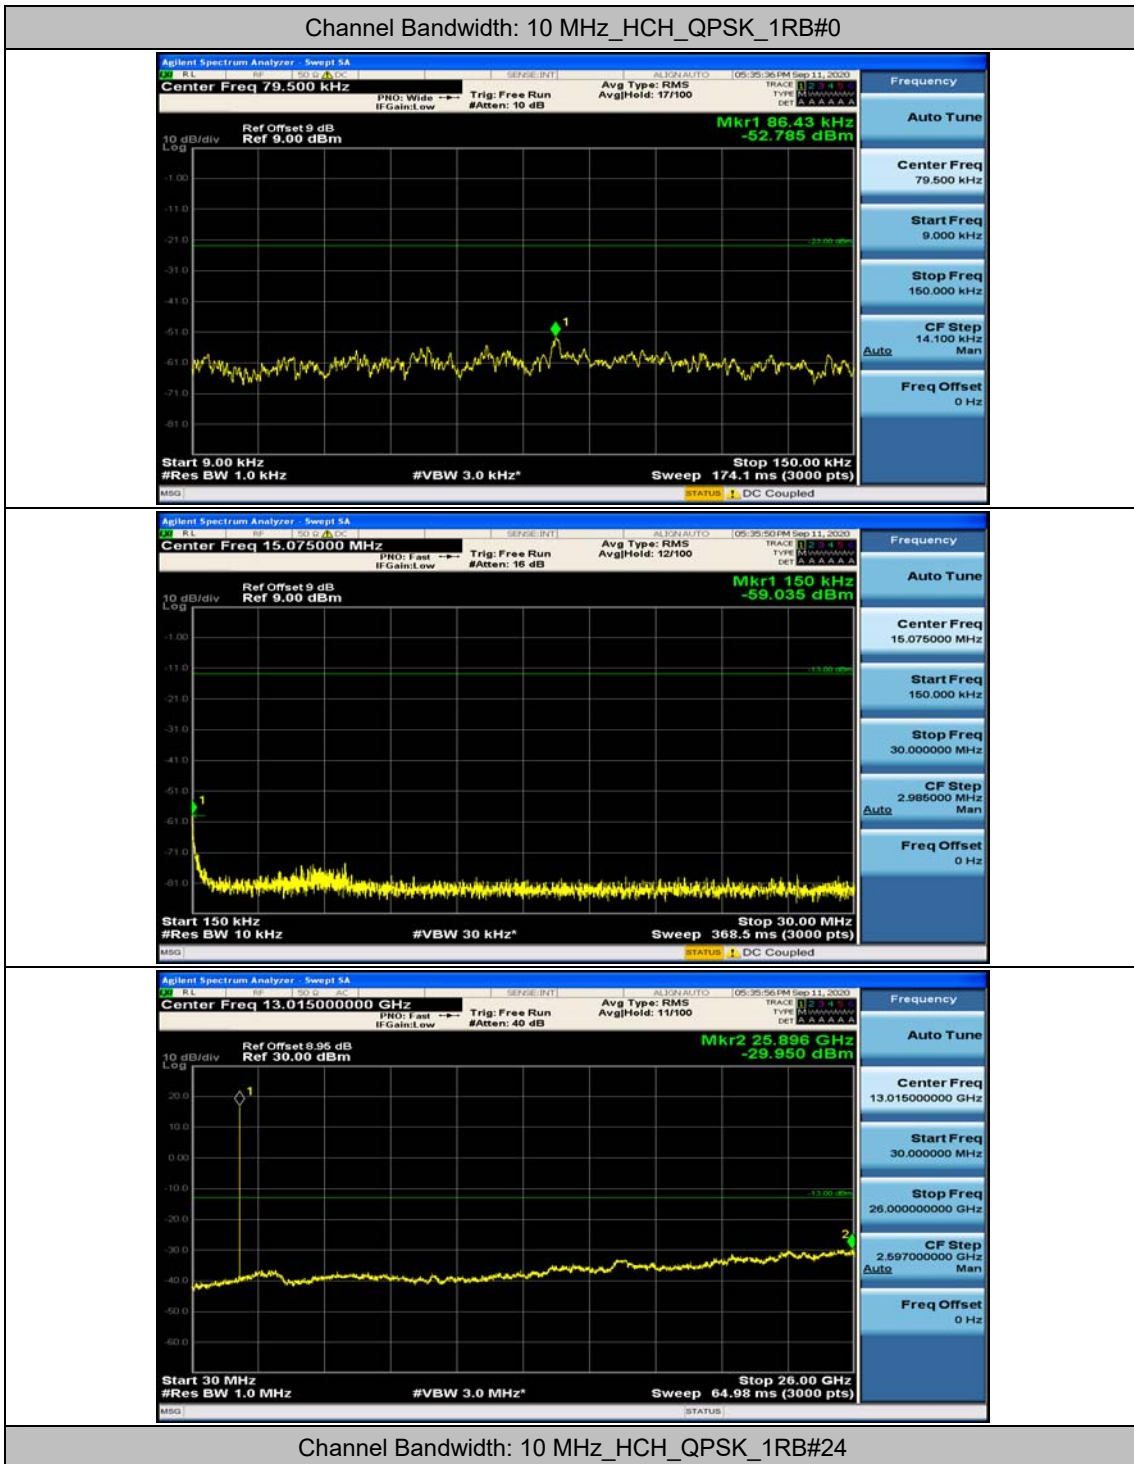

Channel Bandwidth: 5 MHz

(Channel Bandwidth: 5 MHz)_MCH_QPSK_1RB#0

(Channel Bandwidth: 5 MHz)_MCH_QPSK_1RB#12

(Channel Bandwidth: 5 MHz)_LCH_16QAM_1RB#0

(Channel Bandwidth: 5 MHz)_LCH_16QAM_1RB#12

(Channel Bandwidth: 5 MHz)_LCH_16QAM_1RB#24

Channel Bandwidth: 10 MHz

Channel Bandwidth: 10 MHz_MCH_QPSK_1RB#49

Channel Bandwidth: 15 MHz