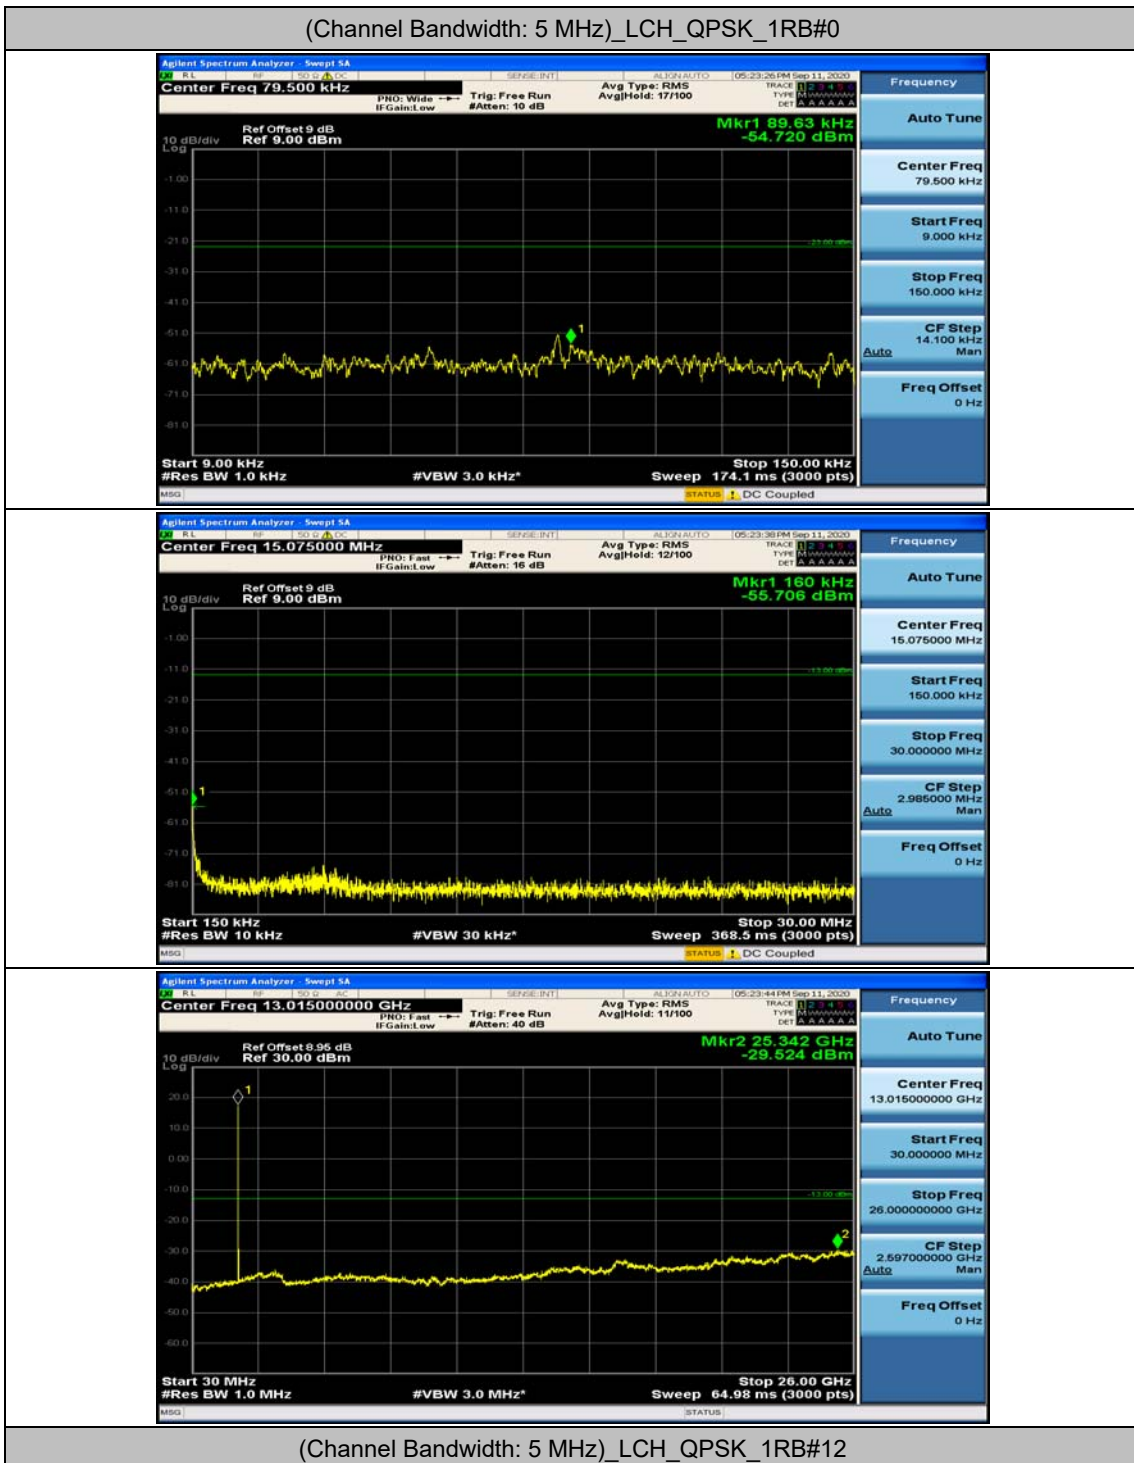

Channel Bandwidth: 5 MHz

(Channel Bandwidth: 5 MHz)_MCH_QPSK_1RB#0

(Channel Bandwidth: 5 MHz)_MCH_QPSK_1RB#12

(Channel Bandwidth: 5 MHz)_LCH_16QAM_1RB#0

(Channel Bandwidth: 5 MHz)_LCH_16QAM_1RB#12

(Channel Bandwidth: 5 MHz)_LCH_16QAM_1RB#24

Channel Bandwidth: 10 MHz

Channel Bandwidth: 10 MHz_MCH_QPSK_1RB#49

Channel Bandwidth: 15 MHz