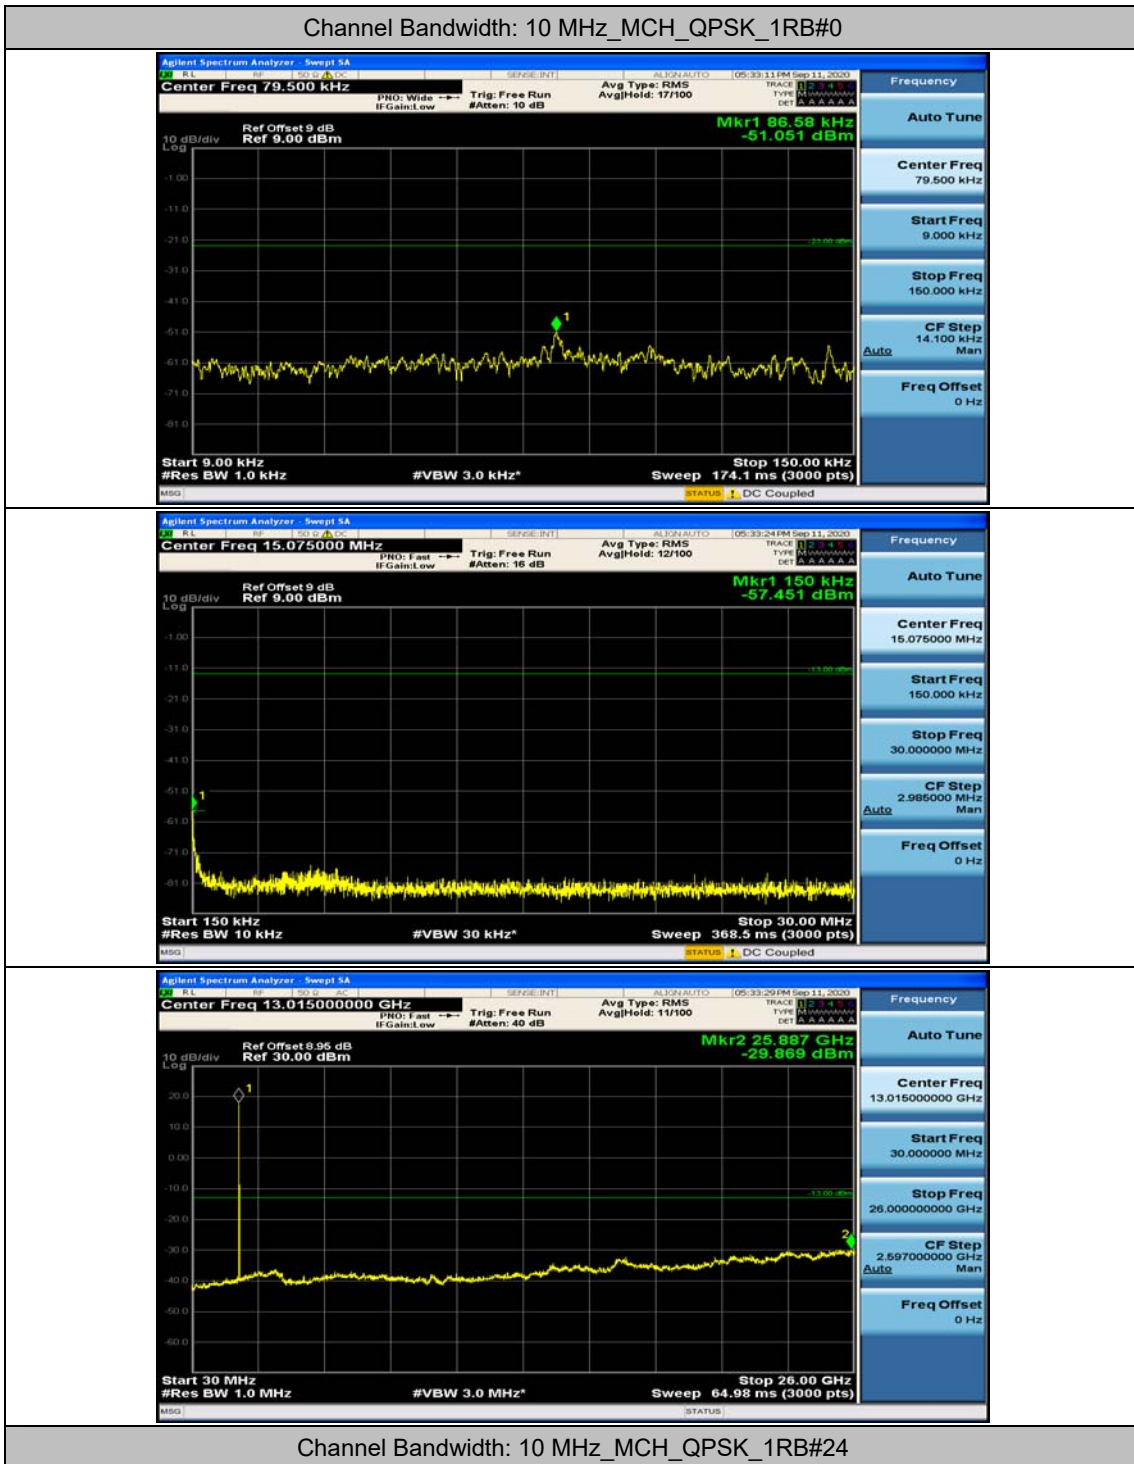

Channel Bandwidth: 5 MHz

(Channel Bandwidth: 5 MHz)_MCH_QPSK_1RB#0

(Channel Bandwidth: 5 MHz)_MCH_QPSK_1RB#12

(Channel Bandwidth: 5 MHz)_LCH_16QAM_1RB#0

(Channel Bandwidth: 5 MHz)_LCH_16QAM_1RB#12

(Channel Bandwidth: 5 MHz)_LCH_16QAM_1RB#24

Channel Bandwidth: 10 MHz

Channel Bandwidth: 10 MHz_MCH_QPSK_1RB#49

Channel Bandwidth: 15 MHz