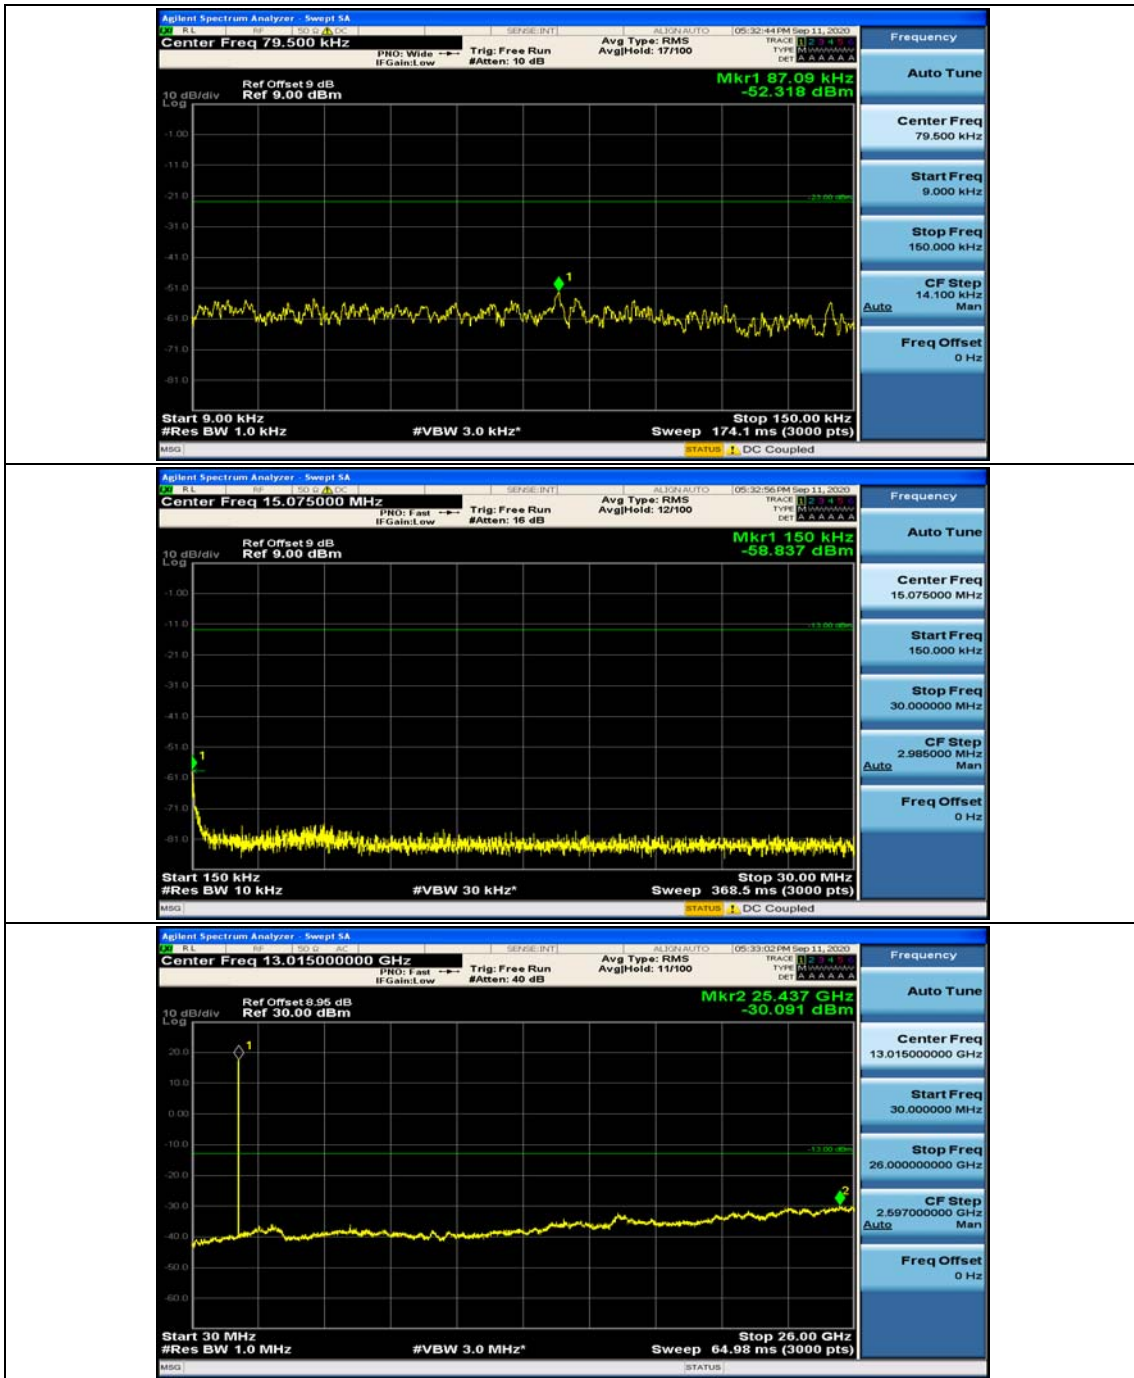

Channel Bandwidth: 5 MHz

(Channel Bandwidth: 5 MHz)_MCH_QPSK_1RB#0

(Channel Bandwidth: 5 MHz)_MCH_QPSK_1RB#12

(Channel Bandwidth: 5 MHz)_LCH_16QAM_1RB#0

(Channel Bandwidth: 5 MHz)_LCH_16QAM_1RB#12

(Channel Bandwidth: 5 MHz)_LCH_16QAM_1RB#24

Channel Bandwidth: 10 MHz

Channel Bandwidth: 10 MHz_MCH_QPSK_1RB#49

Channel Bandwidth: 15 MHz