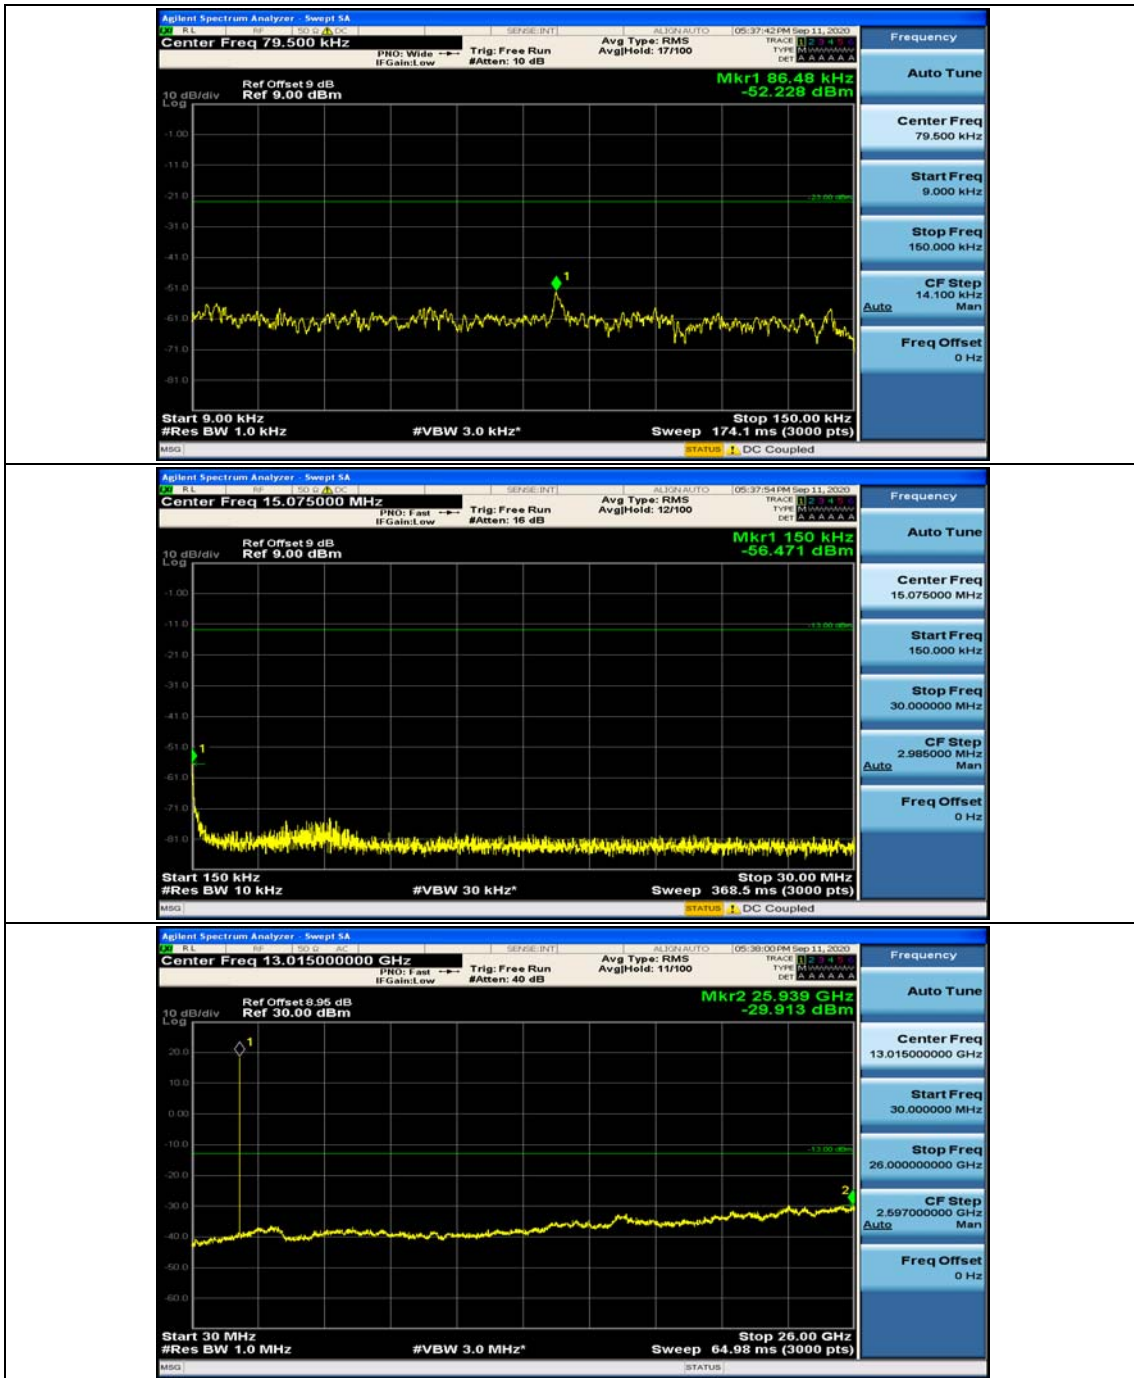

Channel Bandwidth: 5 MHz

(Channel Bandwidth: 5 MHz)_MCH_QPSK_1RB#0

(Channel Bandwidth: 5 MHz)_MCH_QPSK_1RB#12

(Channel Bandwidth: 5 MHz)_LCH_16QAM_1RB#0

(Channel Bandwidth: 5 MHz)_LCH_16QAM_1RB#12

(Channel Bandwidth: 5 MHz)_LCH_16QAM_1RB#24

Channel Bandwidth: 10 MHz

Channel Bandwidth: 10 MHz_MCH_QPSK_1RB#49

Channel Bandwidth: 15 MHz