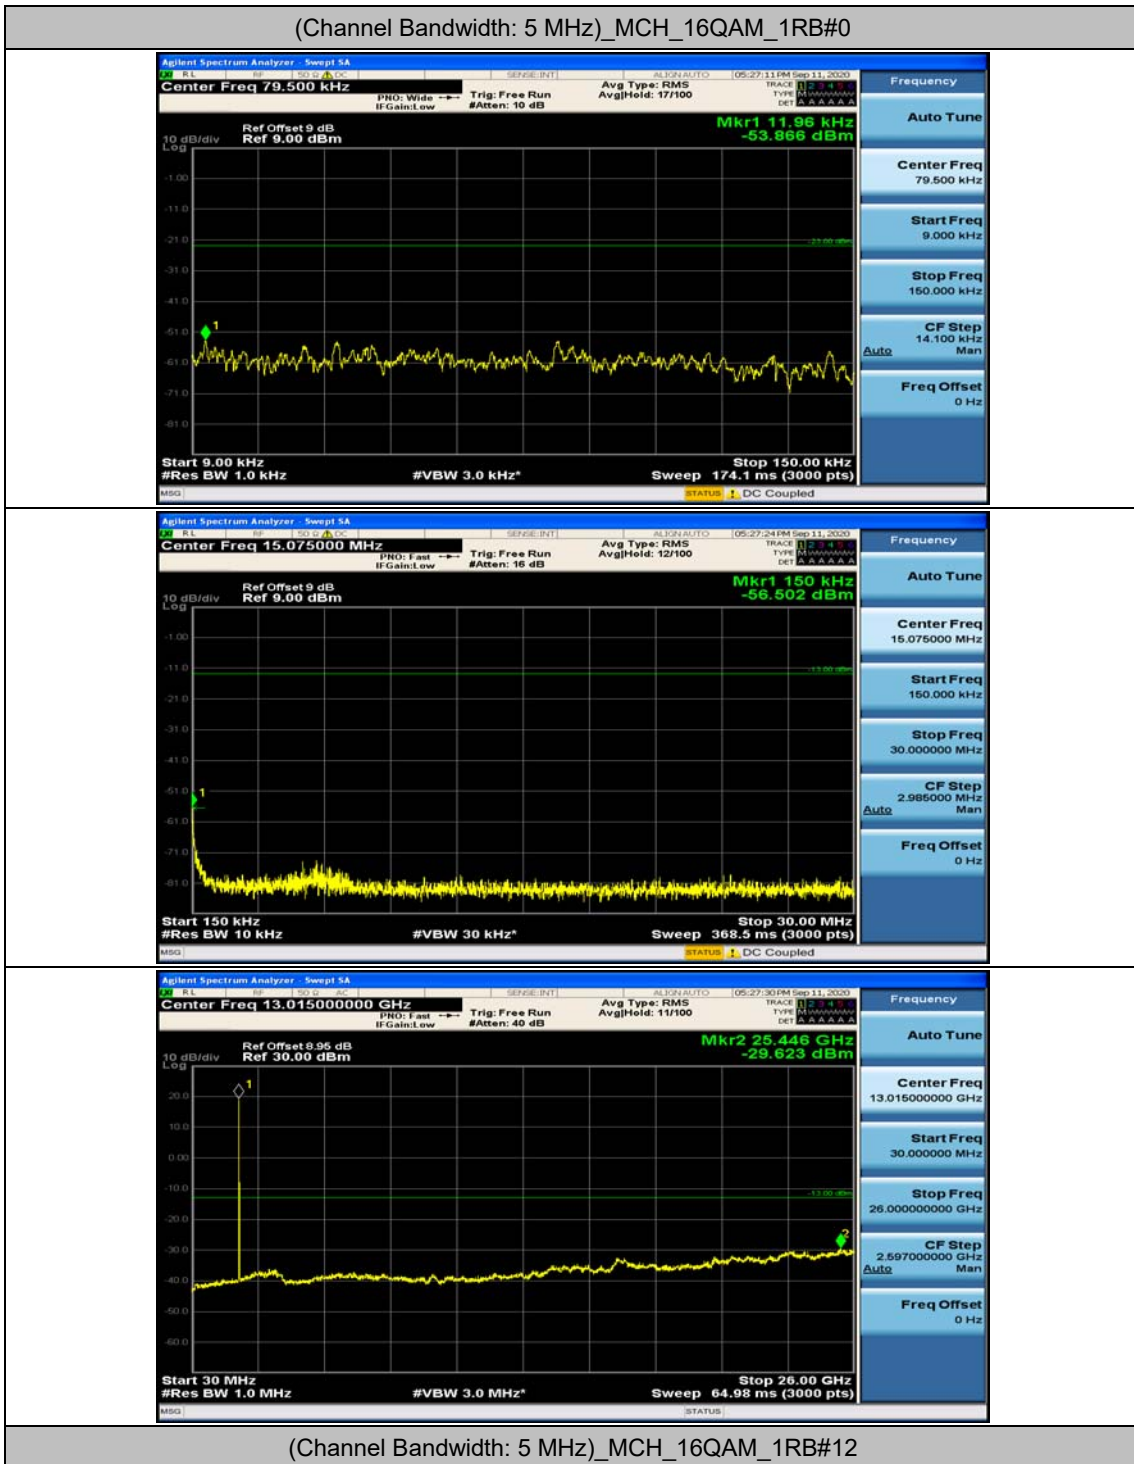

Channel Bandwidth: 5 MHz

(Channel Bandwidth: 5 MHz)_MCH_QPSK_1RB#0

(Channel Bandwidth: 5 MHz)_MCH_QPSK_1RB#12

(Channel Bandwidth: 5 MHz)_LCH_16QAM_1RB#0

(Channel Bandwidth: 5 MHz)_LCH_16QAM_1RB#12

(Channel Bandwidth: 5 MHz)_LCH_16QAM_1RB#24

Channel Bandwidth: 10 MHz

Channel Bandwidth: 10 MHz_MCH_QPSK_1RB#49

Channel Bandwidth: 15 MHz