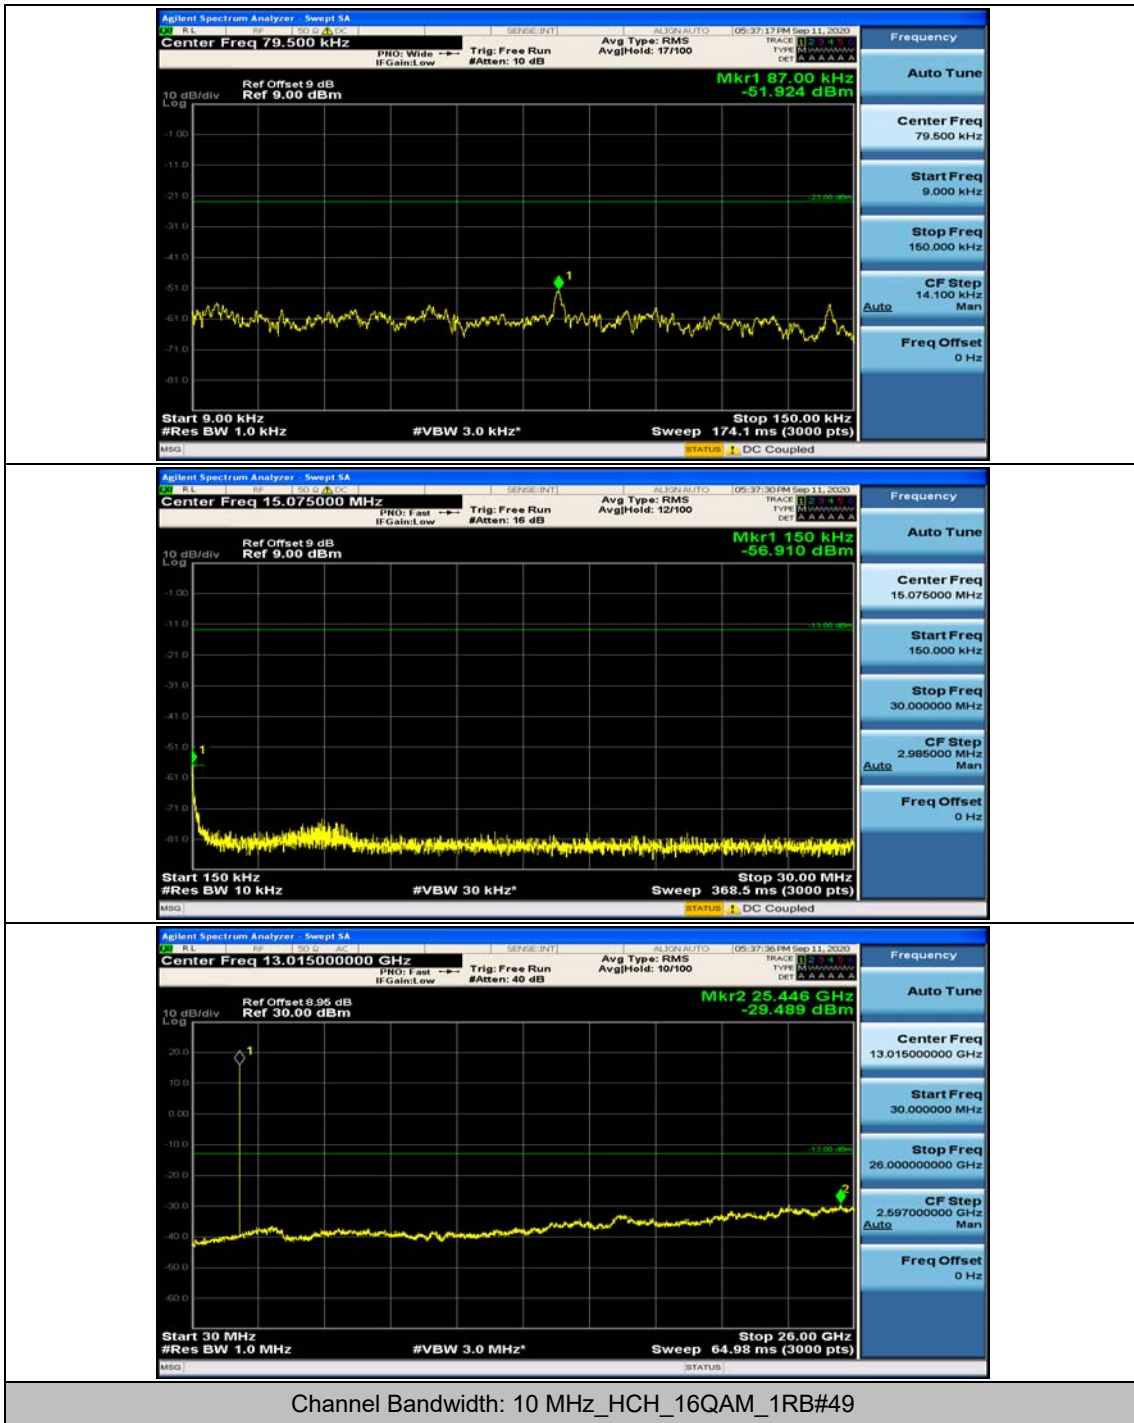

Channel Bandwidth: 5 MHz

(Channel Bandwidth: 5 MHz)_MCH_QPSK_1RB#0

(Channel Bandwidth: 5 MHz)_MCH_QPSK_1RB#12

(Channel Bandwidth: 5 MHz)_LCH_16QAM_1RB#0

(Channel Bandwidth: 5 MHz)_LCH_16QAM_1RB#12

(Channel Bandwidth: 5 MHz)_LCH_16QAM_1RB#24

Channel Bandwidth: 10 MHz

Channel Bandwidth: 10 MHz_MCH_QPSK_1RB#49

Channel Bandwidth: 15 MHz