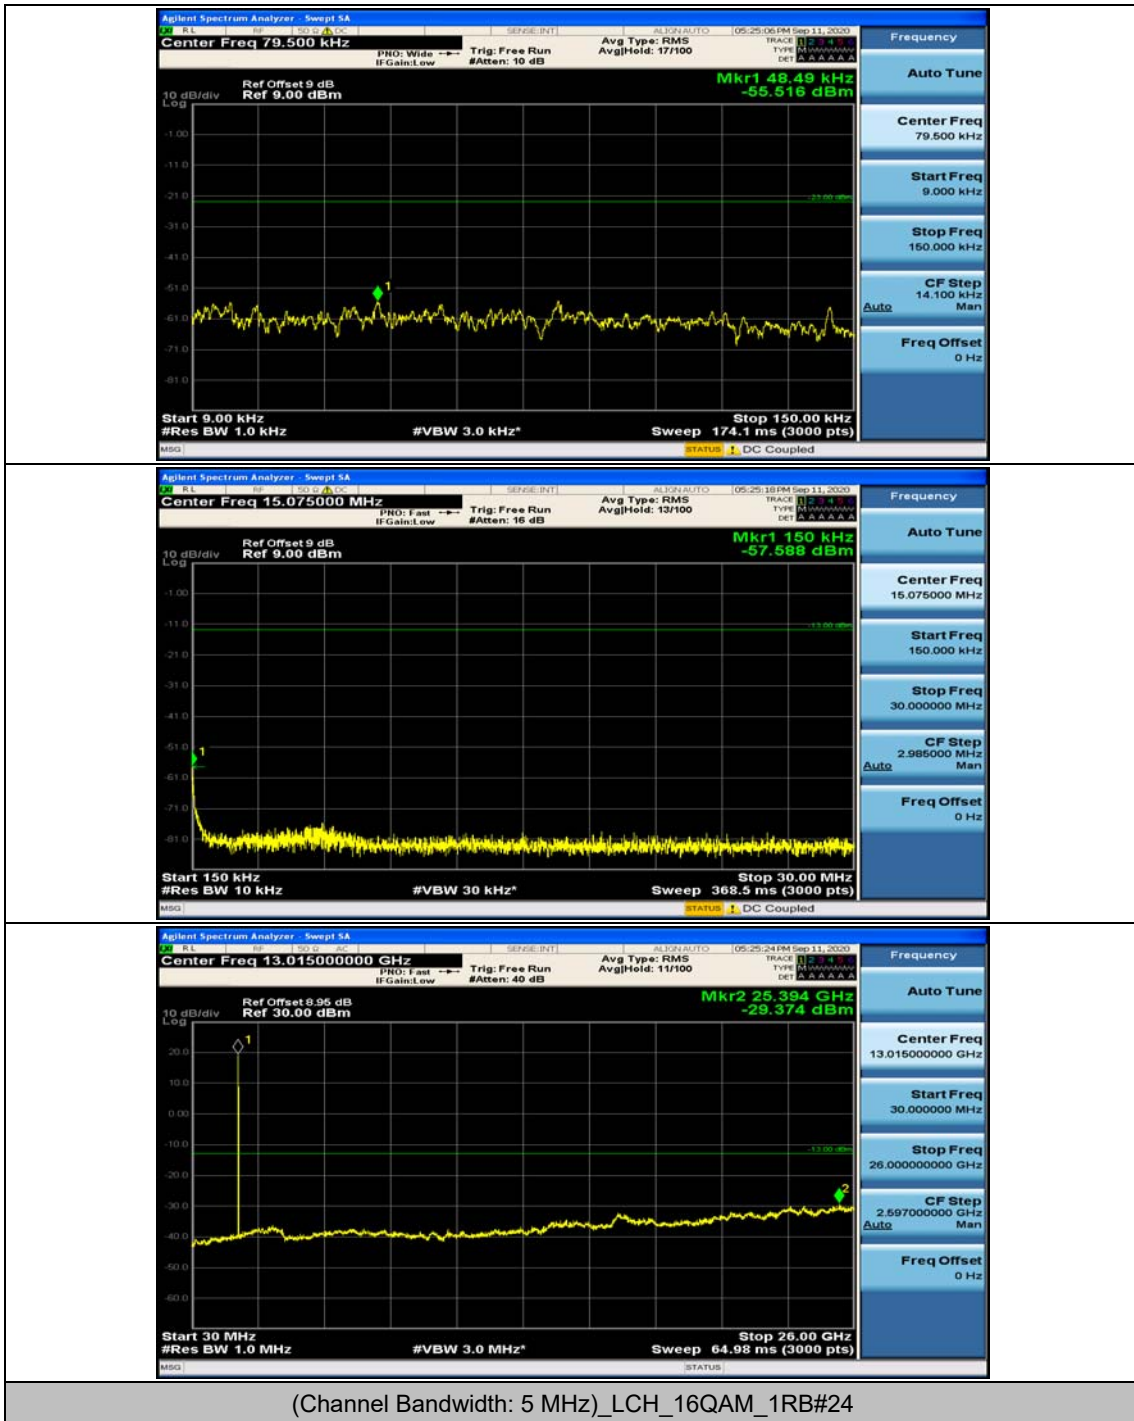

Channel Bandwidth: 5 MHz

(Channel Bandwidth: 5 MHz)_MCH_QPSK_1RB#0

(Channel Bandwidth: 5 MHz)_MCH_QPSK_1RB#12

(Channel Bandwidth: 5 MHz)_LCH_16QAM_1RB#0

(Channel Bandwidth: 5 MHz)_LCH_16QAM_1RB#12

(Channel Bandwidth: 5 MHz)_LCH_16QAM_1RB#24

Channel Bandwidth: 10 MHz

Channel Bandwidth: 10 MHz_MCH_QPSK_1RB#49

Channel Bandwidth: 15 MHz