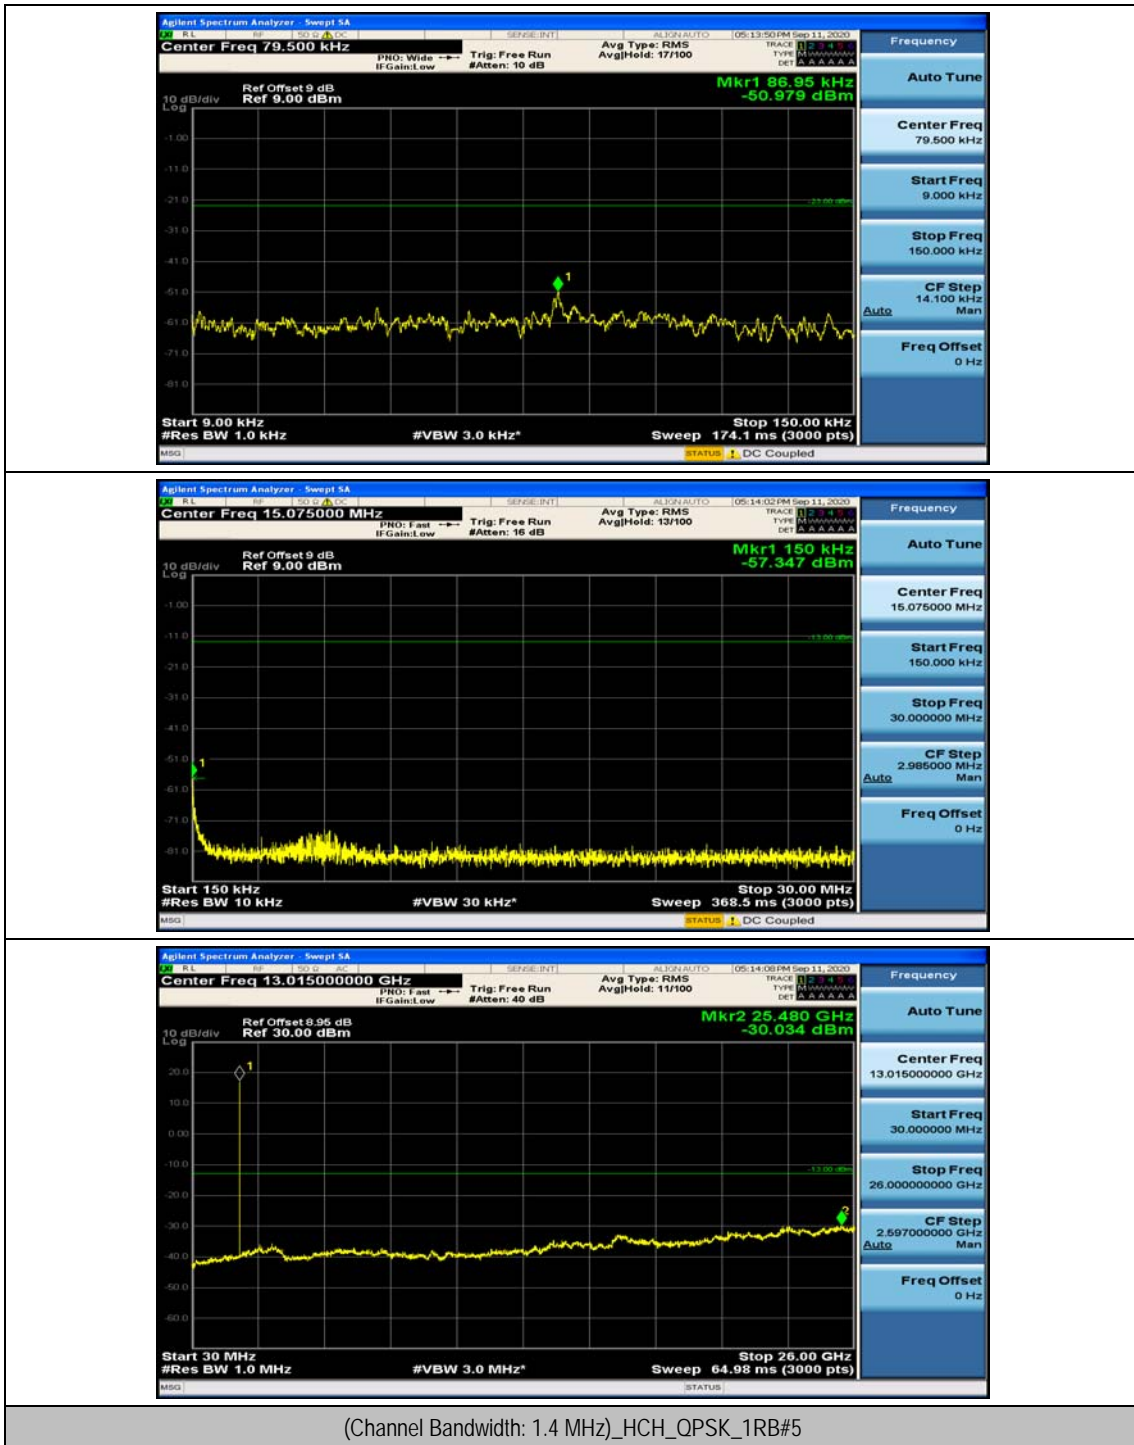

(Channel Bandwidth: 1.4 MHz)_MCH_QPSK_1RB#3

(Channel Bandwidth: 1.4 MHz)_HCH_QPSK_1RB#0

(Channel Bandwidth: 1.4 MHz)_HCH_QPSK_1RB#3

(Channel Bandwidth: 1.4 MHz)_LCH_16QAM_1RB#0

(Channel Bandwidth: 1.4 MHz)_LCH_16QAM_1RB#3