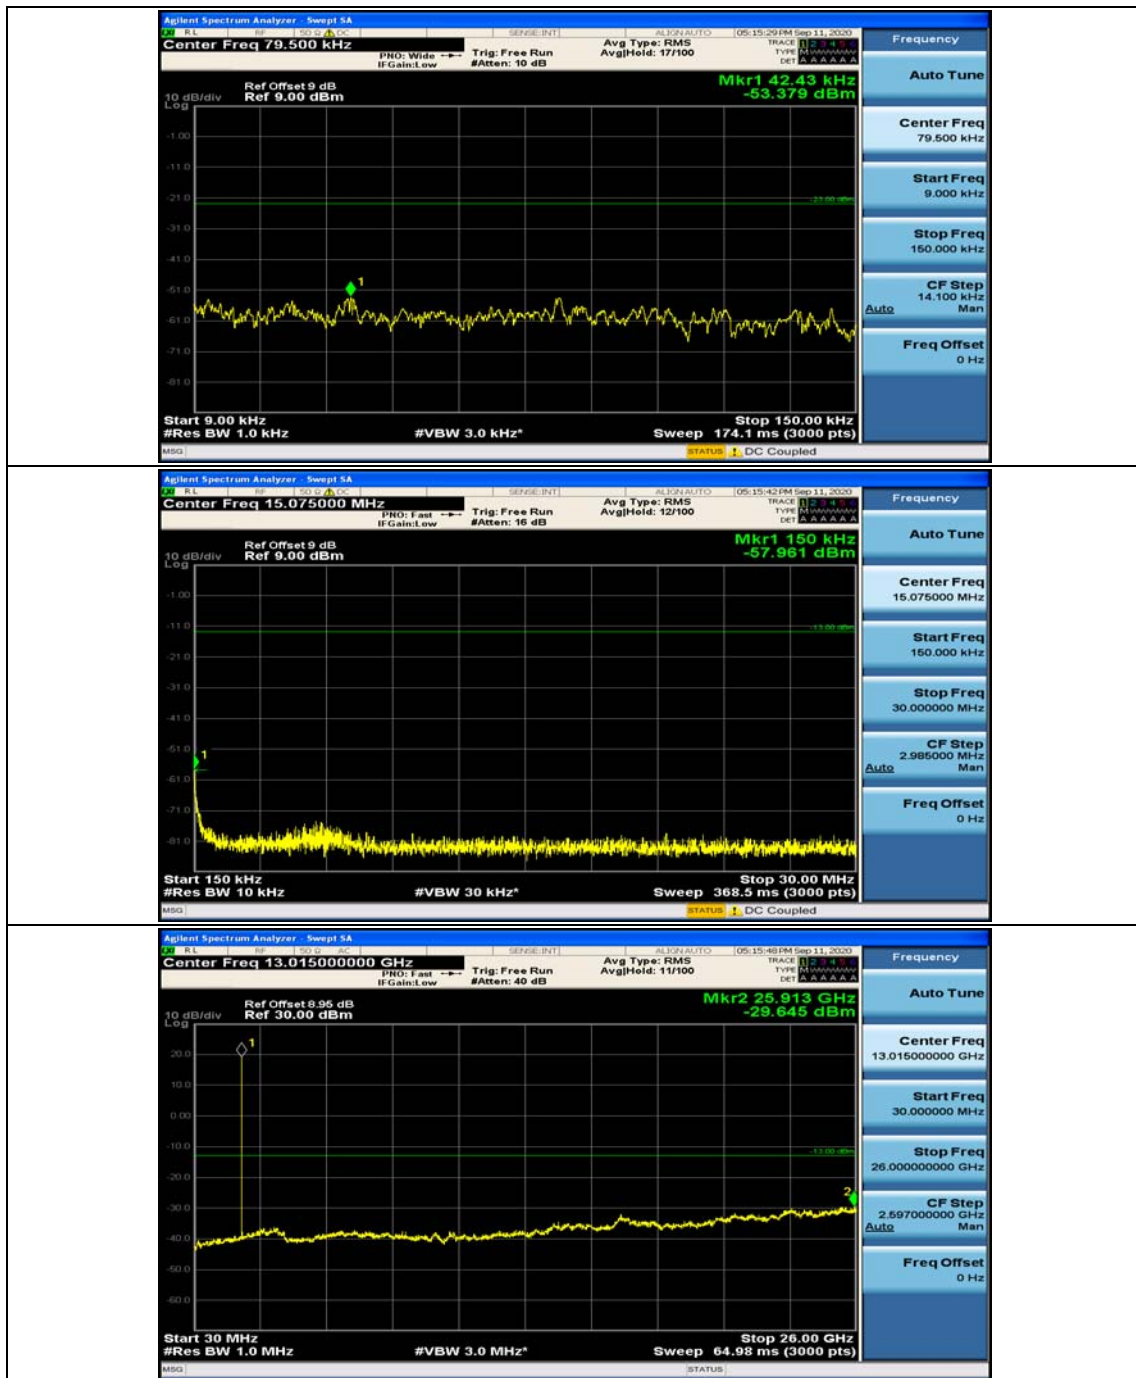

(Channel Bandwidth: 1.4 MHz)_MCH_16QAM_1RB#0

(Channel Bandwidth: 1.4 MHz)_MCH_16QAM_1RB#3

(Channel Bandwidth: 1.4 MHz)_HCH_16QAM_1RB#0

(Channel Bandwidth: 1.4 MHz)_HCH_16QAM_1RB#3

Channel Bandwidth: 3 MHz