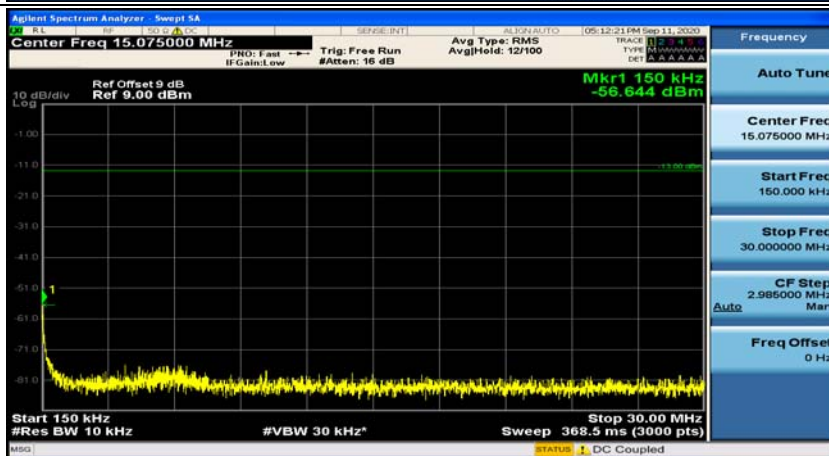

(Channel Bandwidth: 1.4 MHz)_MCH_16QAM_1RB#0