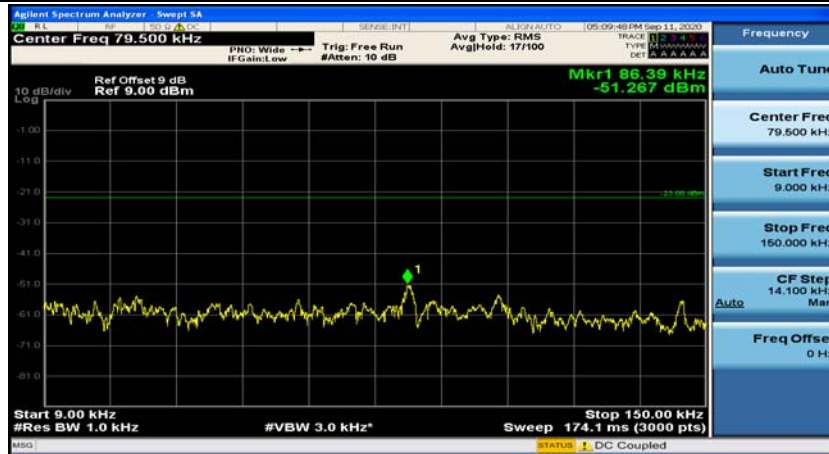

(Channel Bandwidth: 1.4 MHz)_MCH_QPSK_1RB#3

(Channel Bandwidth: 1.4 MHz)_HCH_QPSK_1RB#0

(Channel Bandwidth: 1.4 MHz)_HCH_QPSK_1RB#3

(Channel Bandwidth: 1.4 MHz)_LCH_16QAM_1RB#0

(Channel Bandwidth: 1.4 MHz)_LCH_16QAM_1RB#3