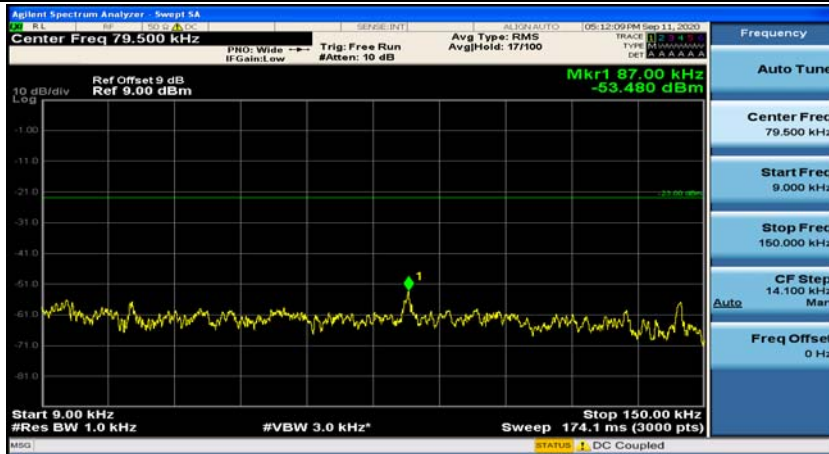

(Channel Bandwidth: 1.4 MHz)_MCH_16QAM_1RB#0