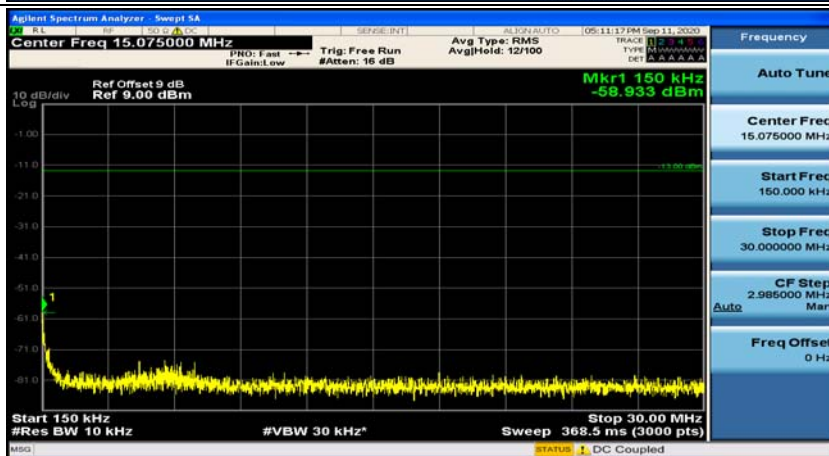

(Channel Bandwidth:20 MHz)_HCH_16QAM_50RB#50

(Channel Bandwidth:20 MHz)_HCH_16QAM_100RB#0

Appendix E: Conducted Spurious Emission

Test Graphs

Channel Bandwidth: 1.4 MHz

(Channel Bandwidth: 1.4 MHz)_MCH_QPSK_1RB#0