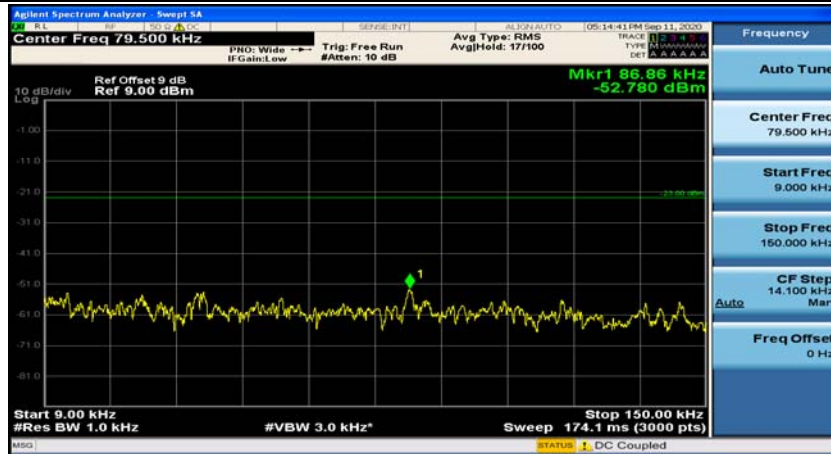

(Channel Bandwidth: 1.4 MHz)_MCH_16QAM_1RB#0

(Channel Bandwidth: 1.4 MHz)_MCH_16QAM_1RB#3

(Channel Bandwidth: 1.4 MHz)_HCH_16QAM_1RB#0

(Channel Bandwidth: 1.4 MHz)_HCH_16QAM_1RB#3

Channel Bandwidth: 3 MHz