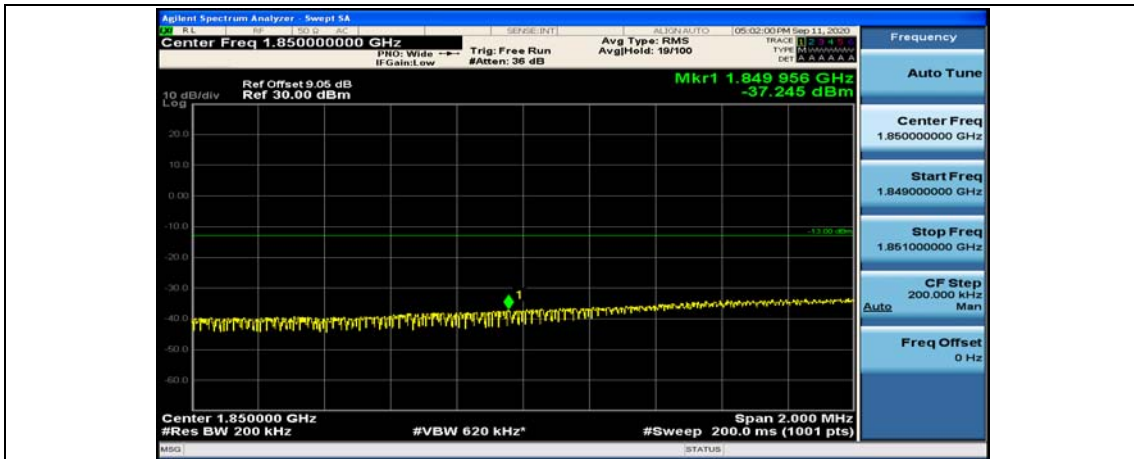

(Channel Bandwidth:20 MHz)_LCH_16QAM_1RB#99

(Channel Bandwidth:20 MHz)_LCH_16QAM_50RB#0

(Channel Bandwidth:20 MHz)_LCH_16QAM_50RB#25

(Channel Bandwidth:20 MHz)_LCH_16QAM_50RB#50

(Channel Bandwidth:20 MHz)_LCH_16QAM_100RB#0