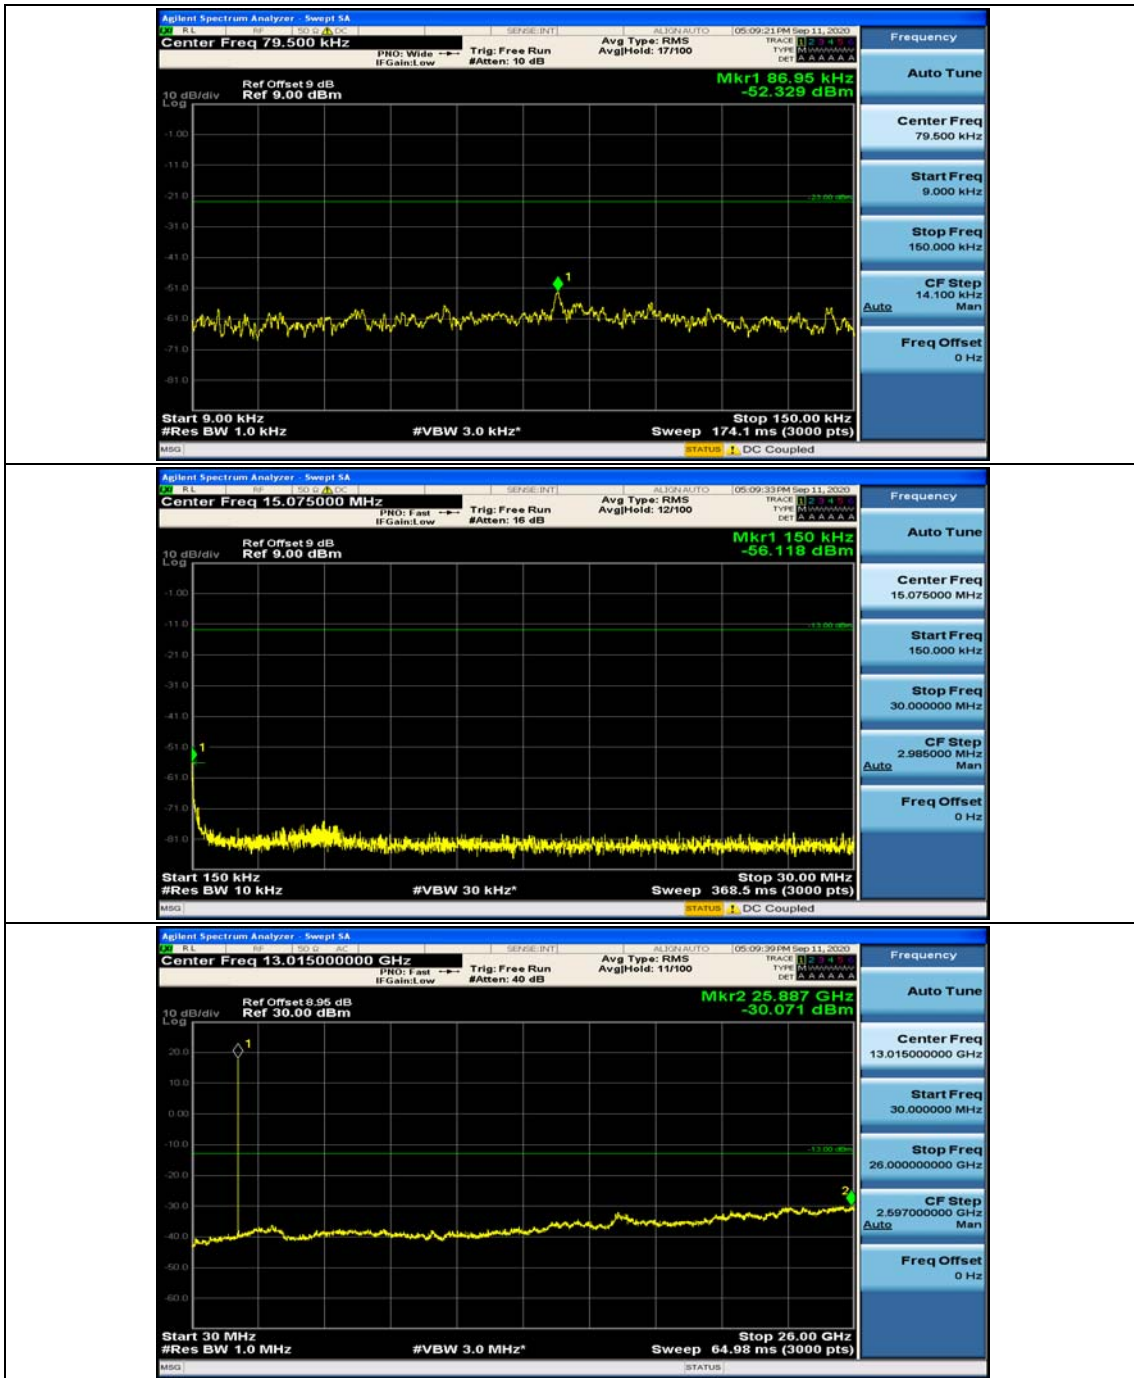

(Channel Bandwidth:20 MHz)_HCH_16QAM_50RB#50

(Channel Bandwidth:20 MHz)_HCH_16QAM_100RB#0

Appendix E: Conducted Spurious Emission

Test Graphs

Channel Bandwidth: 1.4 MHz

(Channel Bandwidth: 1.4 MHz)_MCH_QPSK_1RB#0