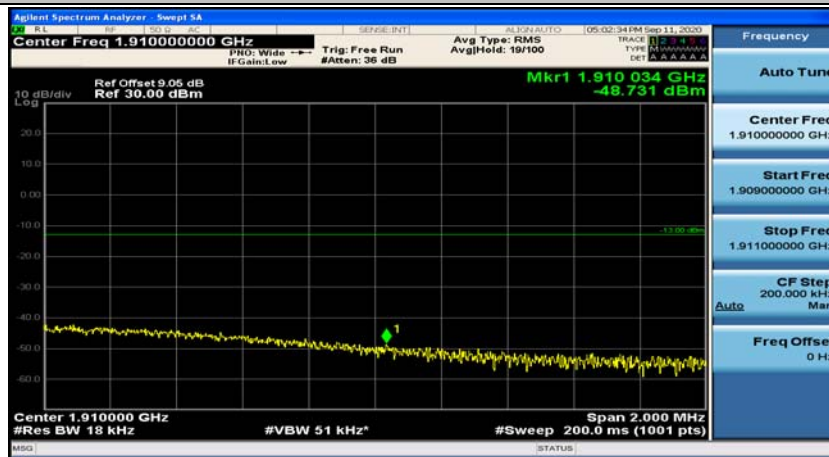

(Channel Bandwidth:20 MHz)_HCH_QPSK_1RB#49