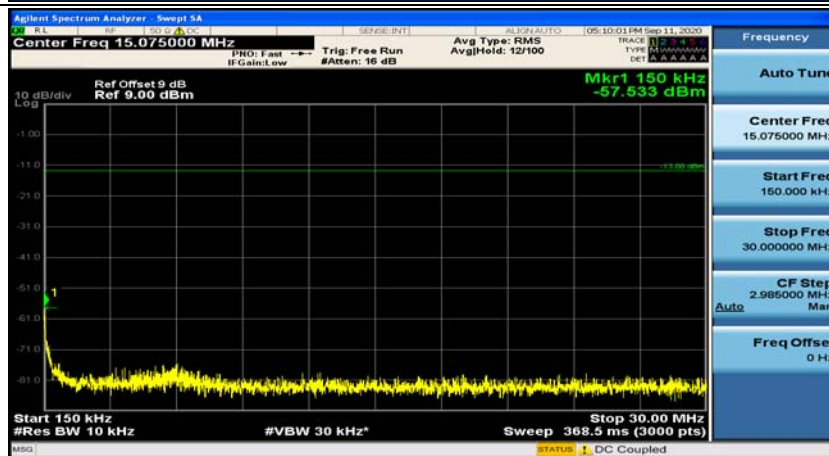

(Channel Bandwidth: 1.4 MHz)_MCH_QPSK_1RB#3

(Channel Bandwidth: 1.4 MHz)_HCH_QPSK_1RB#0

(Channel Bandwidth: 1.4 MHz)_HCH_QPSK_1RB#3

(Channel Bandwidth: 1.4 MHz)_LCH_16QAM_1RB#0

(Channel Bandwidth: 1.4 MHz)_LCH_16QAM_1RB#3