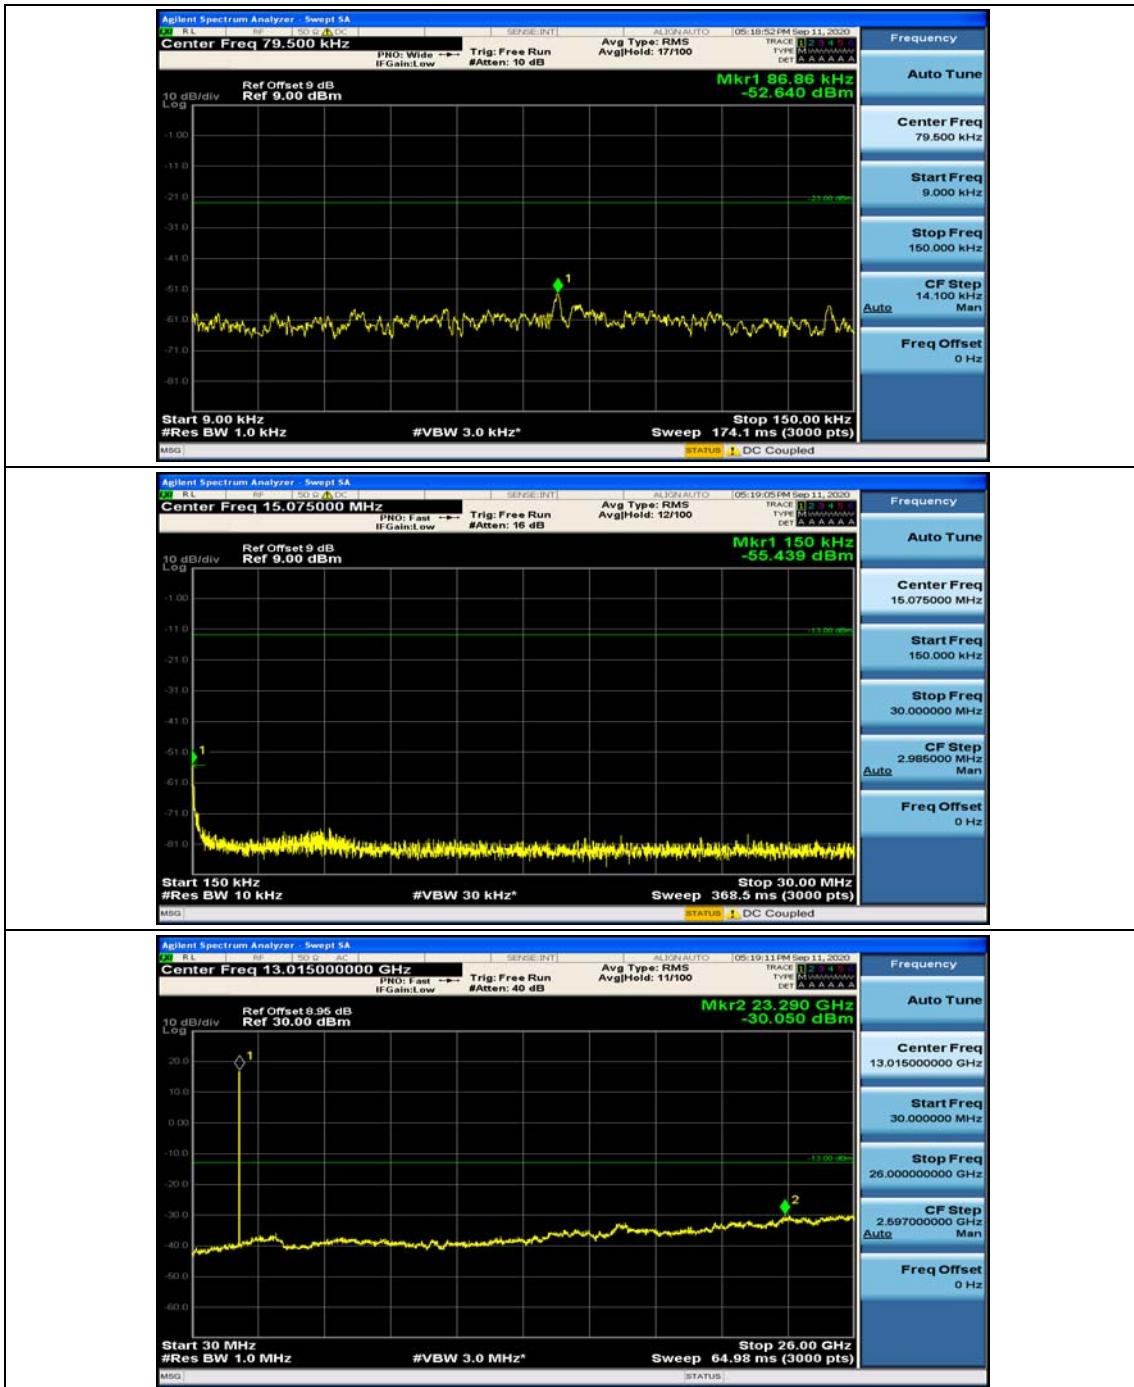

(Channel Bandwidth: 3 MHz)_MCH_QPSK_1RB#7