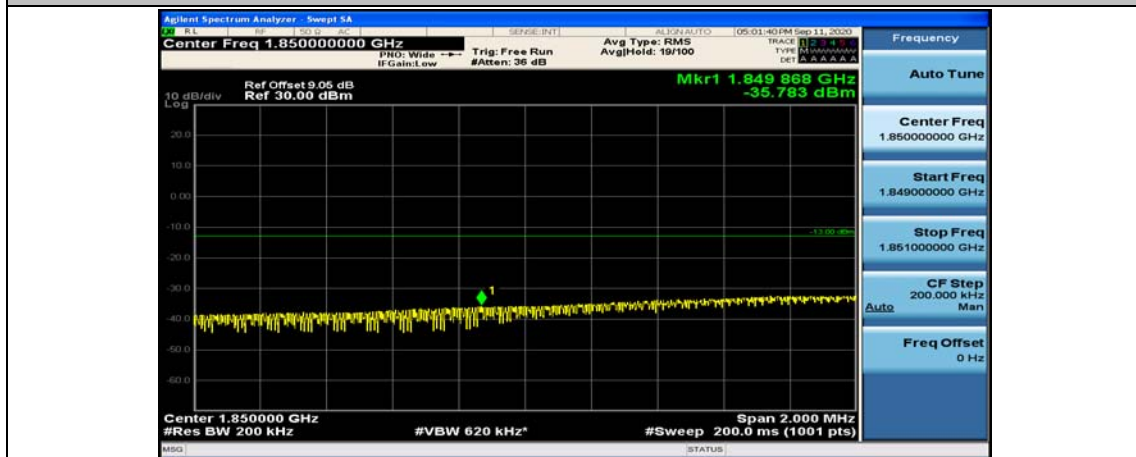

Channel Bandwidth: 20 MHz

(Channel Bandwidth:20 MHz)_LCH_QPSK_1RB#49

(Channel Bandwidth:20 MHz)_LCH_QPSK_1RB#99

(Channel Bandwidth:20 MHz)_LCH_QPSK_50RB#0

(Channel Bandwidth:20 MHz)_LCH_QPSK_50RB#25

(Channel Bandwidth:20 MHz)_LCH_QPSK_50RB#50