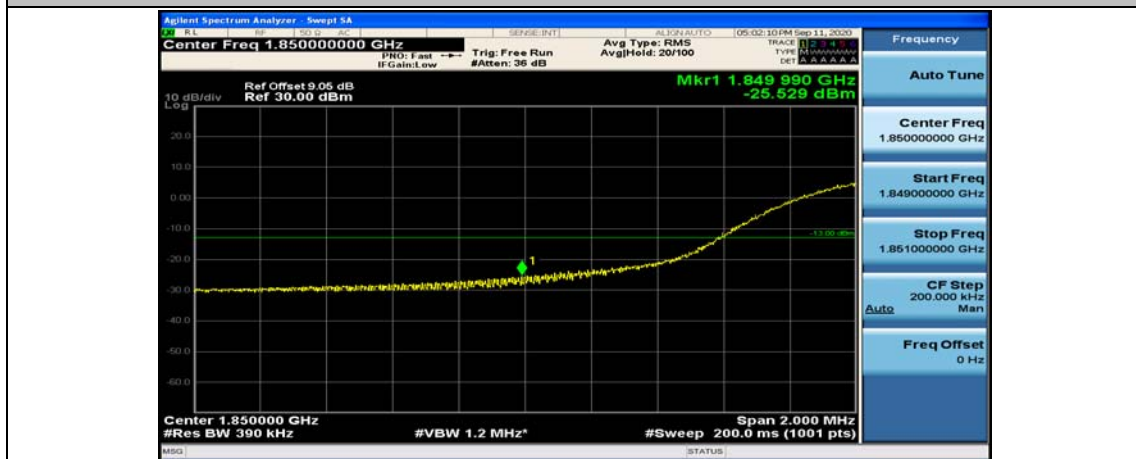

(Channel Bandwidth:20 MHz)_LCH_QPSK_100RB#0