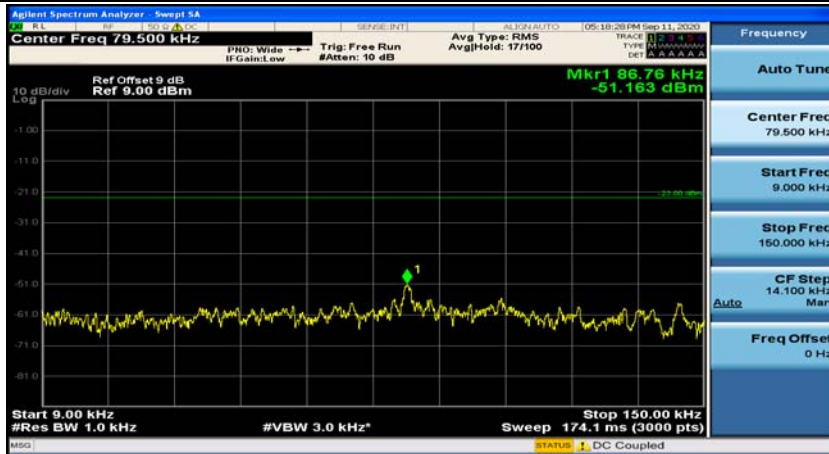

(Channel Bandwidth: 3 MHz)_MCH_QPSK_1RB#0