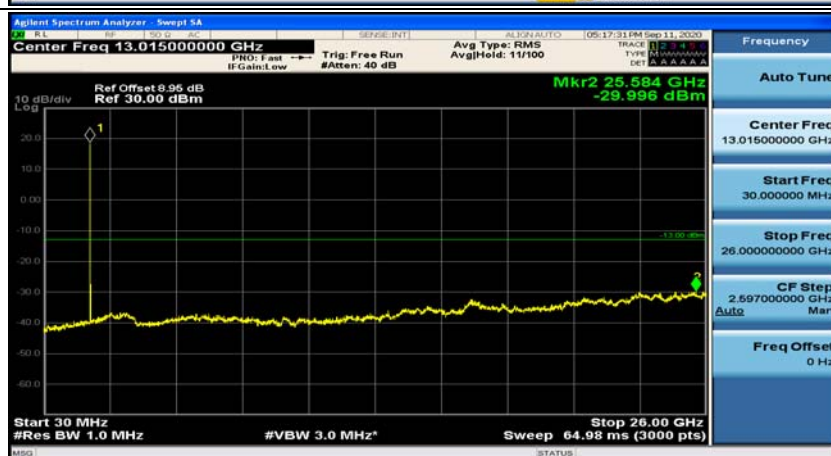

(Channel Bandwidth: 3 MHz)_LCH_16QAM_1RB#7