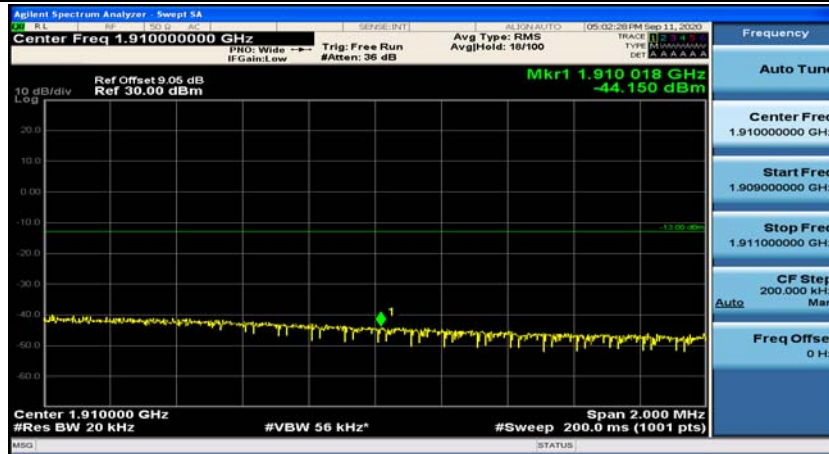

(Channel Bandwidth:20 MHz)_HCH_QPSK_1RB#0