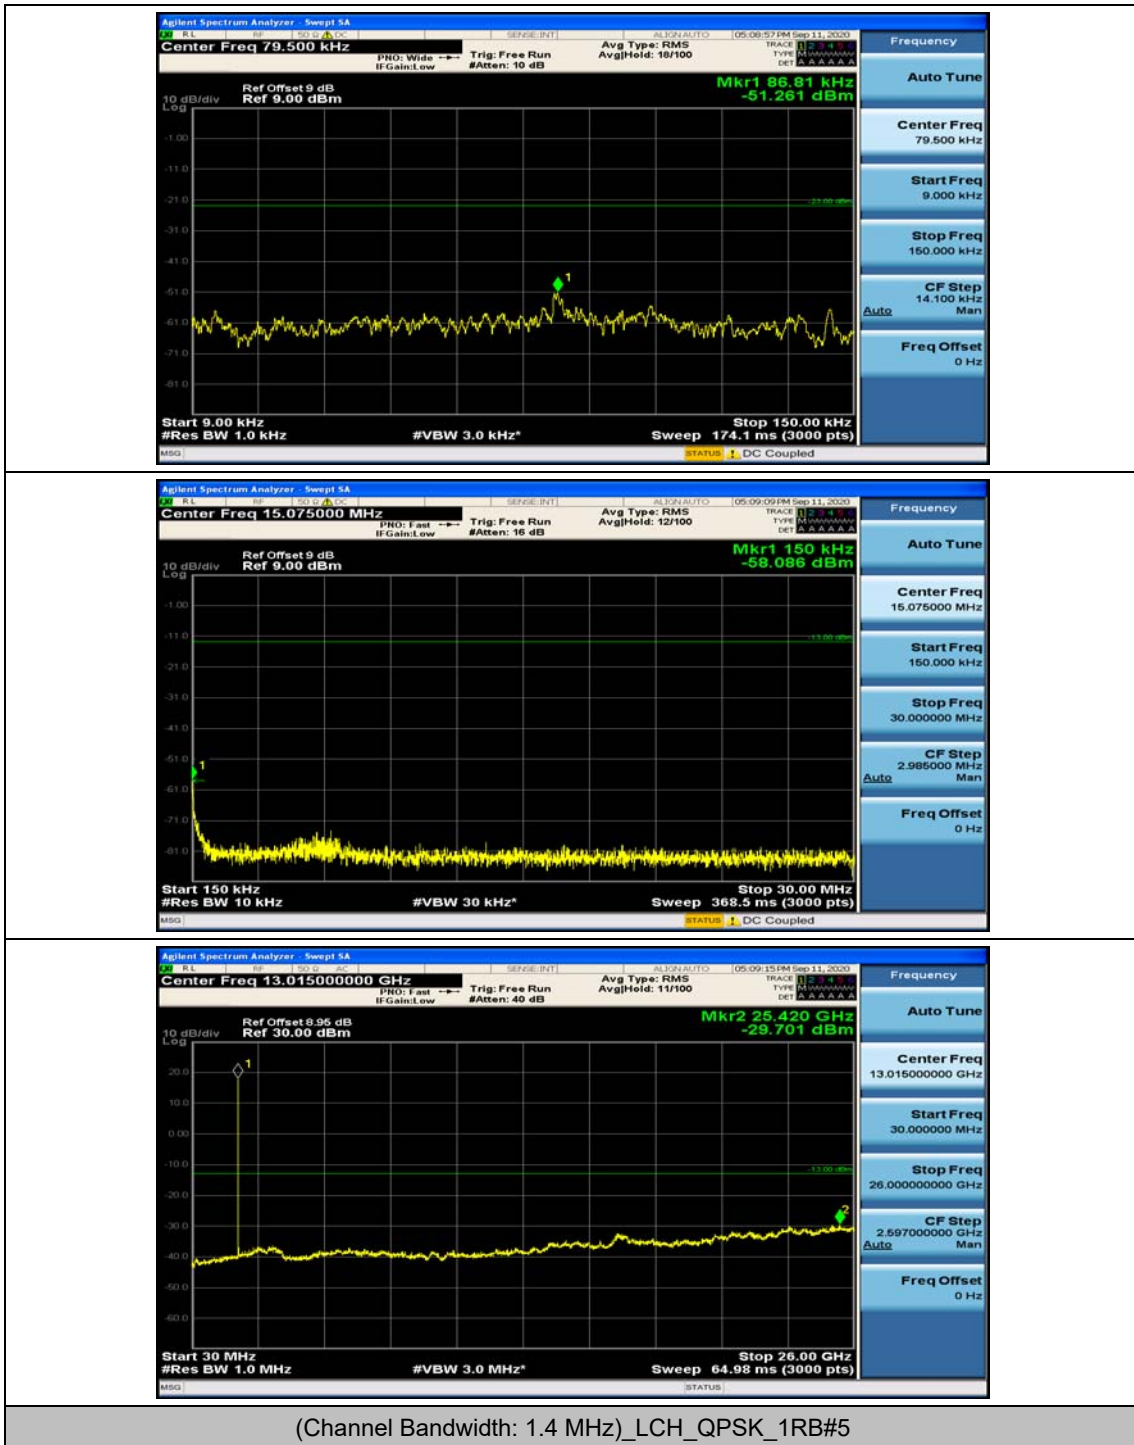

(Channel Bandwidth:20 MHz)_HCH_16QAM_50RB#50

(Channel Bandwidth:20 MHz)_HCH_16QAM_100RB#0

Appendix E: Conducted Spurious Emission

Test Graphs

Channel Bandwidth: 1.4 MHz

(Channel Bandwidth: 1.4 MHz)_MCH_QPSK_1RB#0