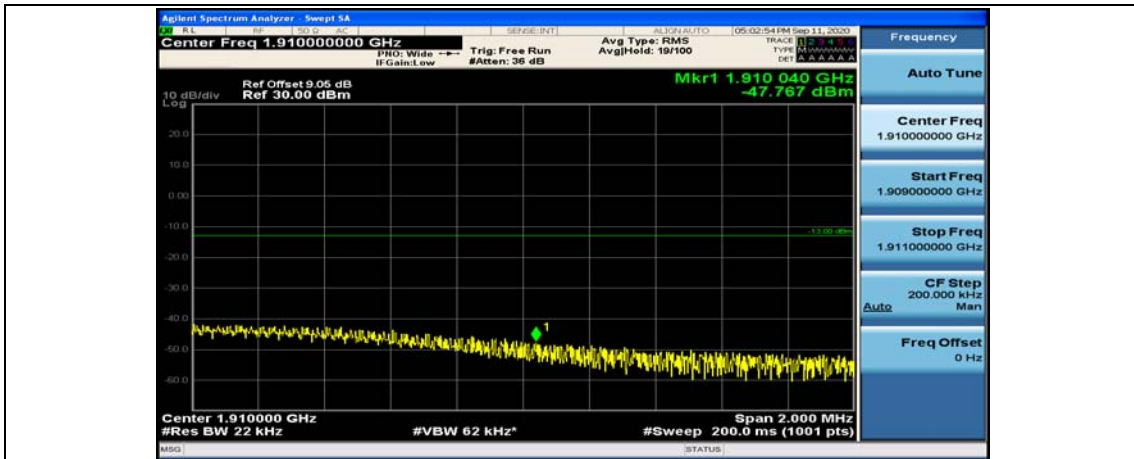

(Channel Bandwidth:20 MHz)_HCH_16QAM_1RB#49