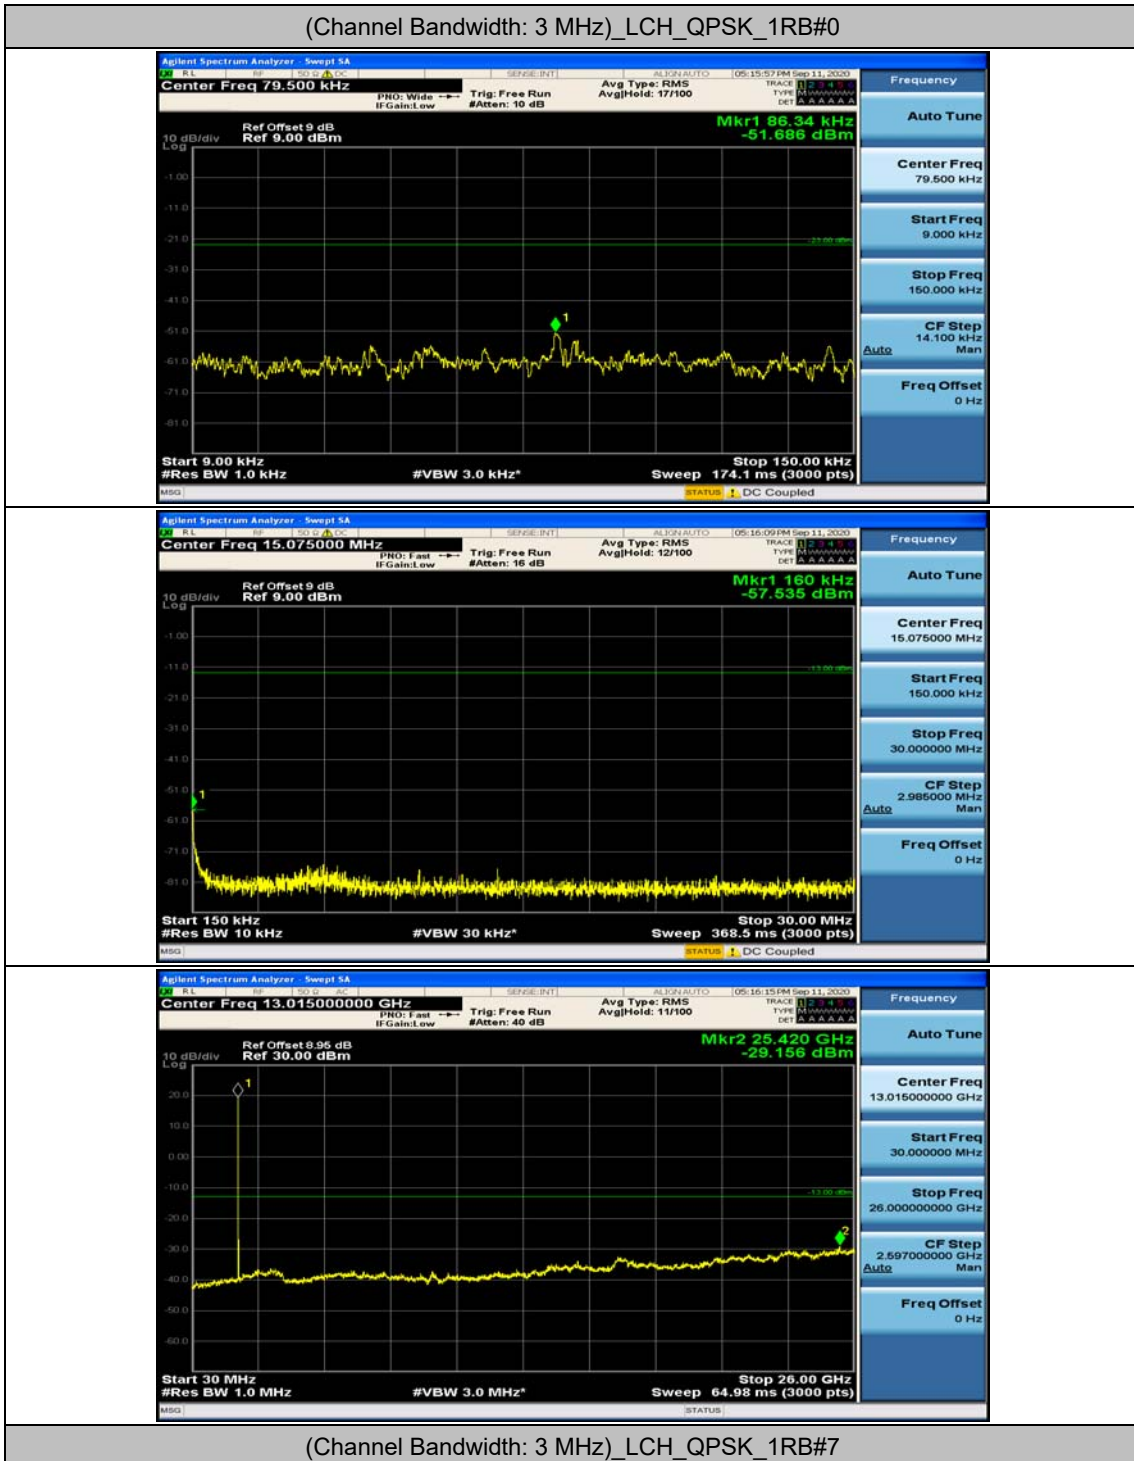

(Channel Bandwidth: 1.4 MHz)_MCH_16QAM_1RB#0

(Channel Bandwidth: 1.4 MHz)_MCH_16QAM_1RB#3

(Channel Bandwidth: 1.4 MHz)_HCH_16QAM_1RB#0

(Channel Bandwidth: 1.4 MHz)_HCH_16QAM_1RB#3

Channel Bandwidth: 3 MHz