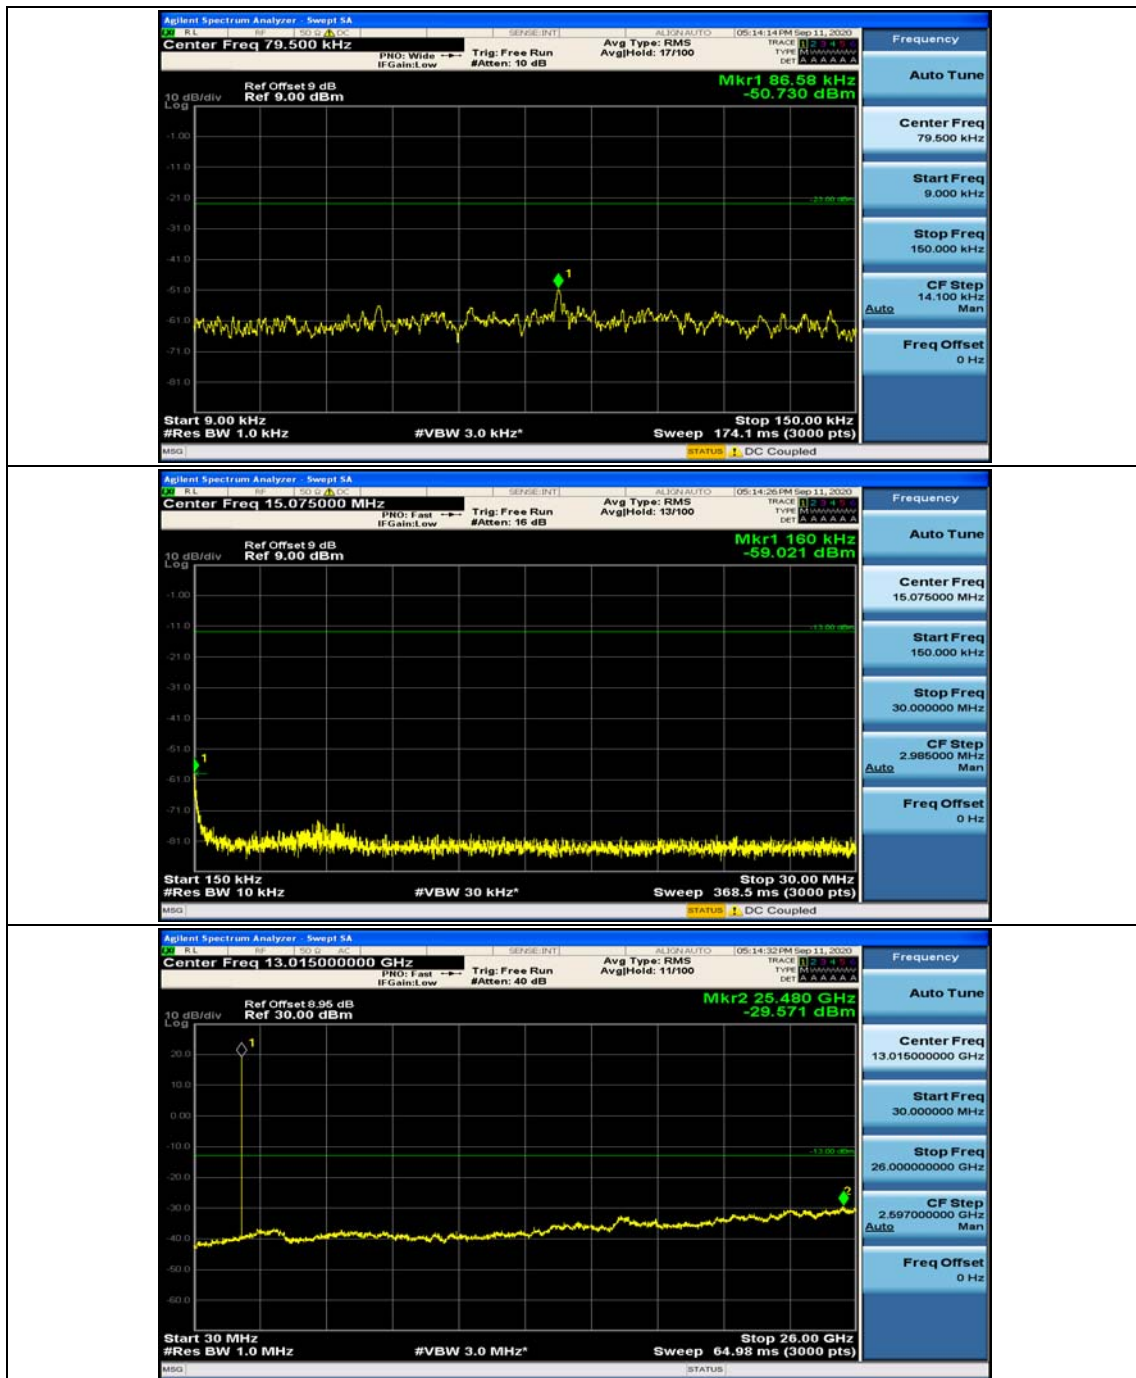

(Channel Bandwidth: 1.4 MHz)_MCH_QPSK_1RB#3

(Channel Bandwidth: 1.4 MHz)_HCH_QPSK_1RB#0

(Channel Bandwidth: 1.4 MHz)_HCH_QPSK_1RB#3

(Channel Bandwidth: 1.4 MHz)_LCH_16QAM_1RB#0

(Channel Bandwidth: 1.4 MHz)_LCH_16QAM_1RB#3