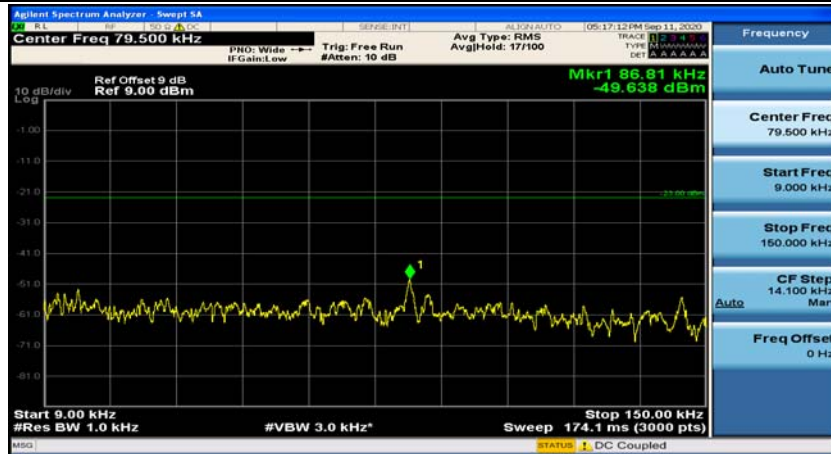

(Channel Bandwidth: 3 MHz)_LCH_16QAM_1RB#7