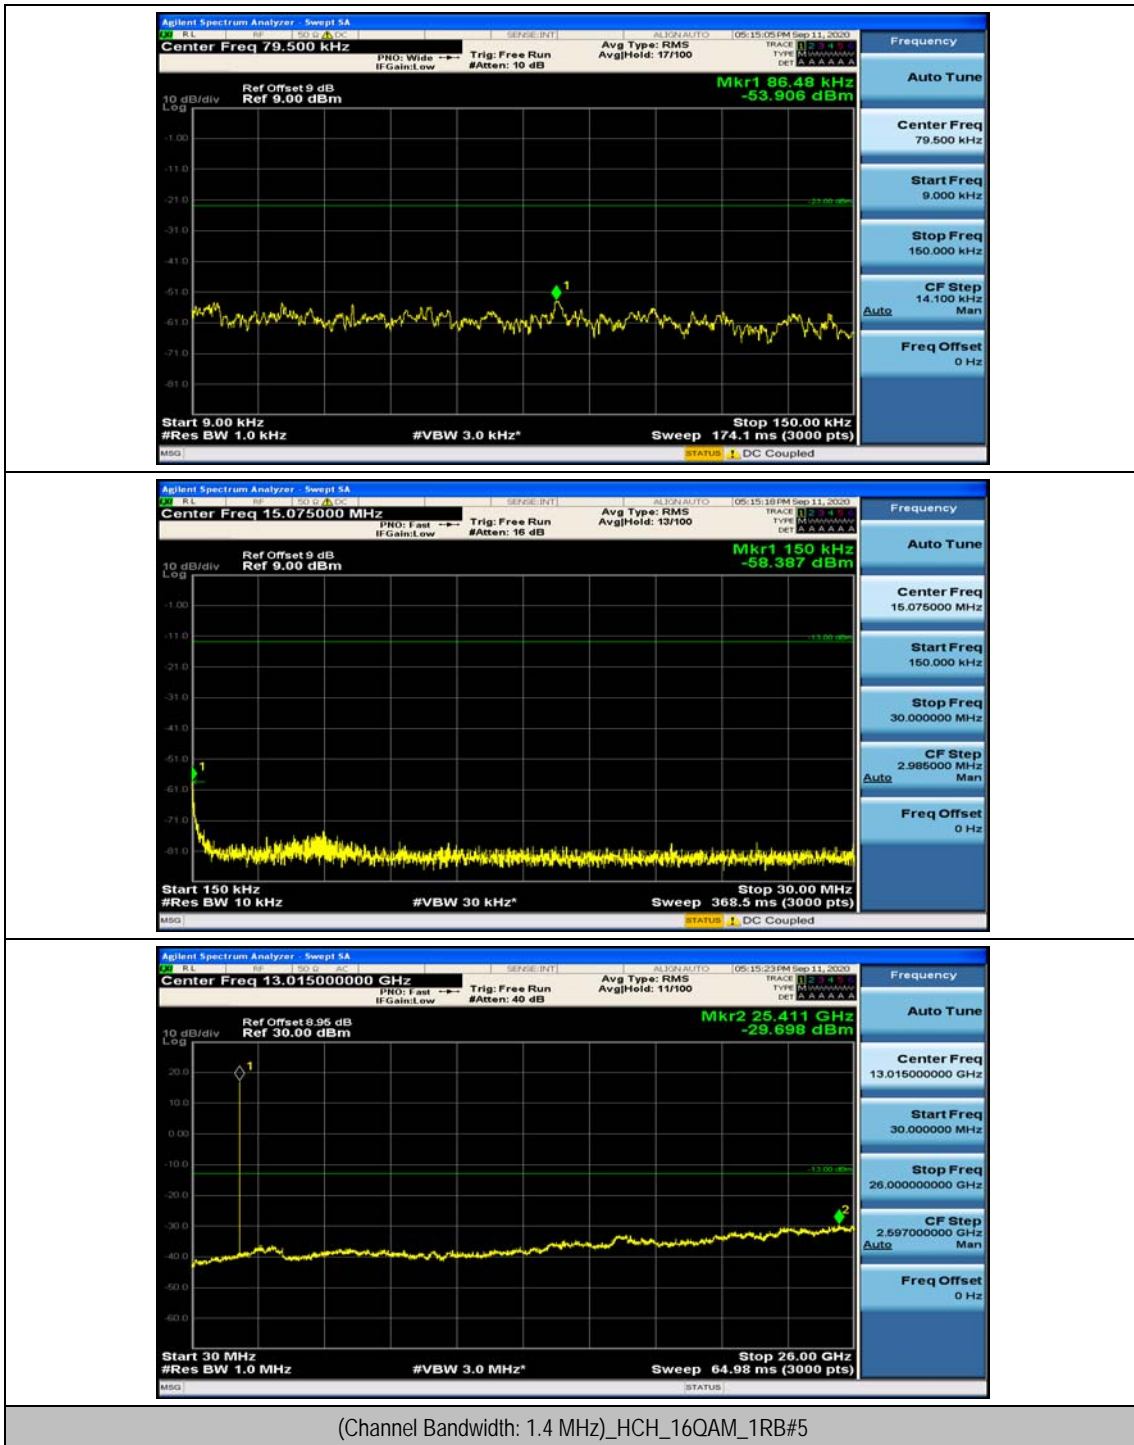

(Channel Bandwidth: 1.4 MHz)_MCH_16QAM_1RB#0

(Channel Bandwidth: 1.4 MHz)_MCH_16QAM_1RB#3

(Channel Bandwidth: 1.4 MHz)_HCH_16QAM_1RB#0

(Channel Bandwidth: 1.4 MHz)_HCH_16QAM_1RB#3

Channel Bandwidth: 3 MHz