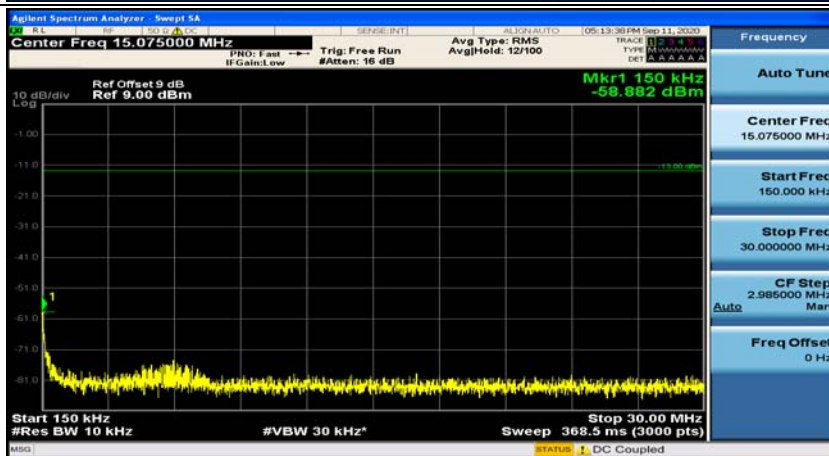

(Channel Bandwidth: 1.4 MHz)_HCH_QPSK_1RB#0

(Channel Bandwidth: 1.4 MHz)_HCH_QPSK_1RB#3