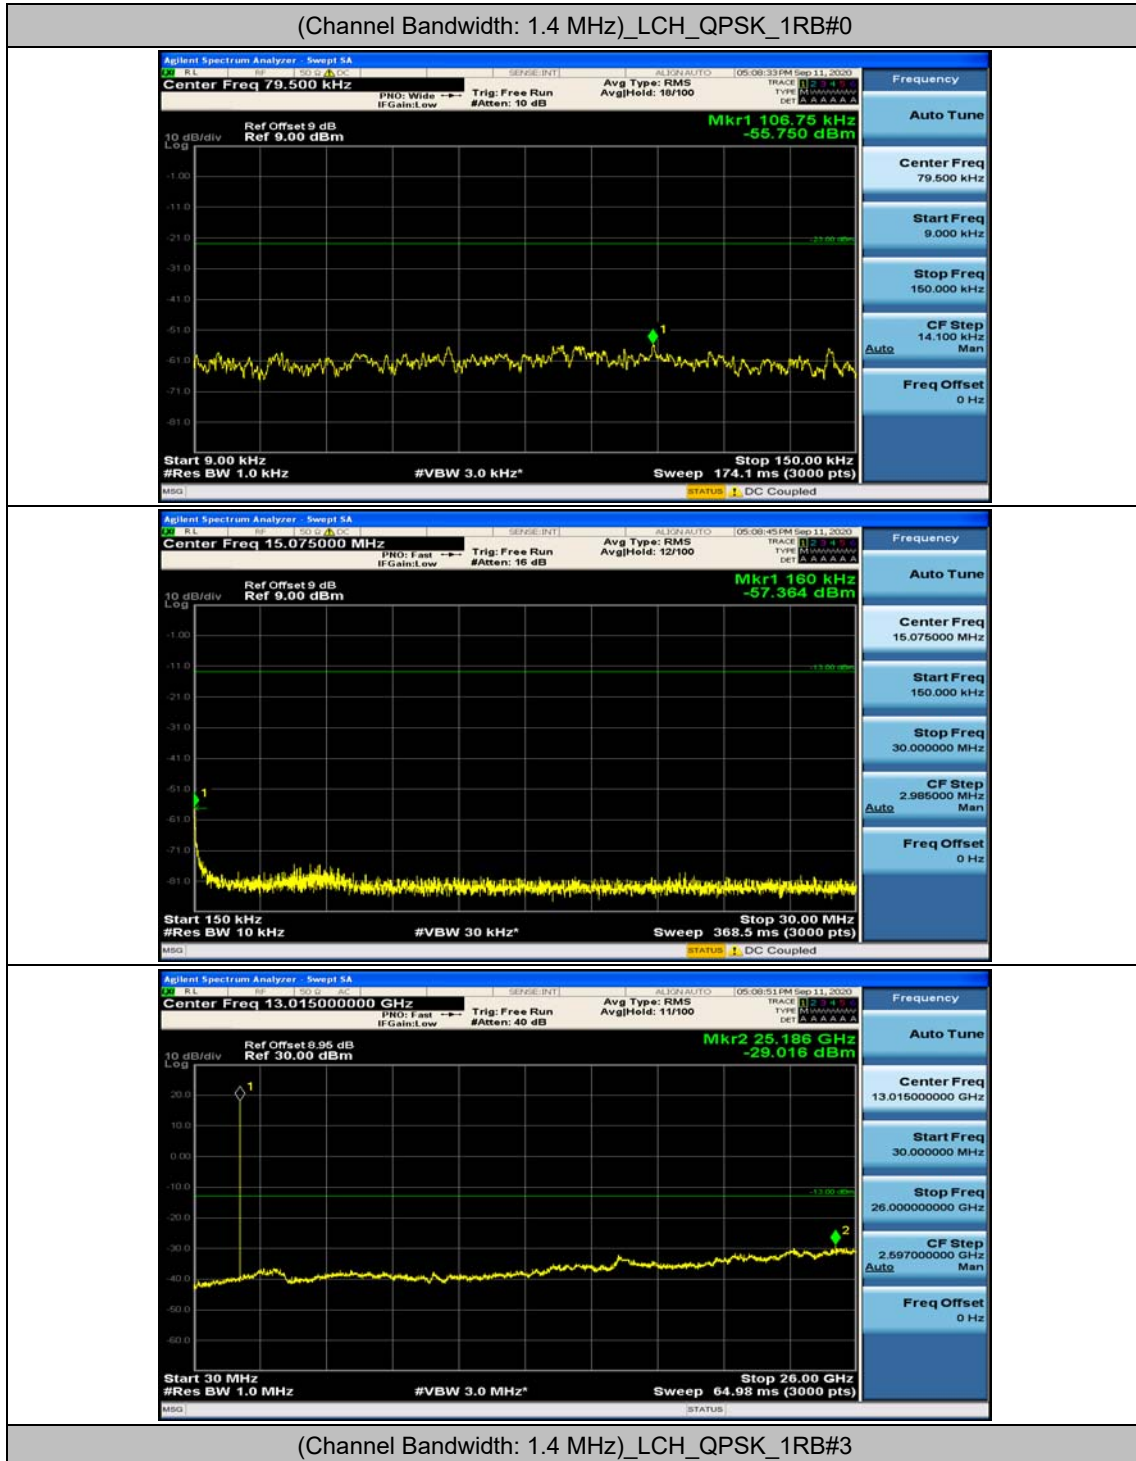

(Channel Bandwidth:20 MHz)_HCH_16QAM_50RB#50

(Channel Bandwidth:20 MHz)_HCH_16QAM_100RB#0

Appendix E: Conducted Spurious Emission

Test Graphs

Channel Bandwidth: 1.4 MHz

(Channel Bandwidth: 1.4 MHz)_MCH_QPSK_1RB#0