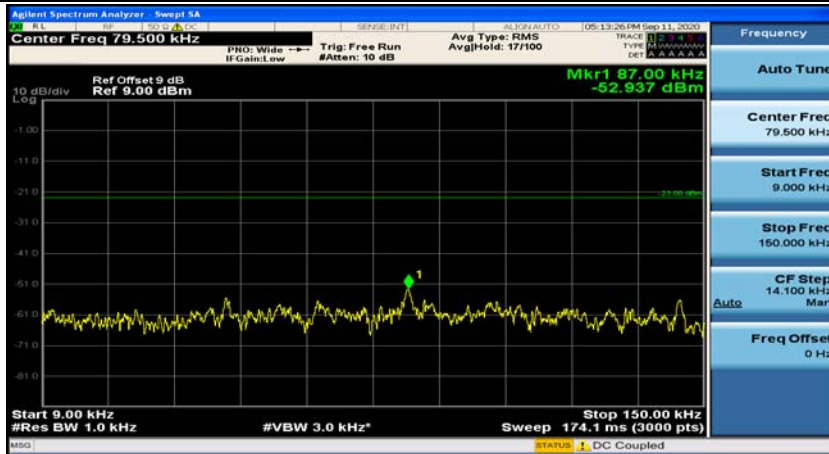

(Channel Bandwidth: 1.4 MHz)_HCH_QPSK_1RB#0

(Channel Bandwidth: 1.4 MHz)_HCH_QPSK_1RB#3