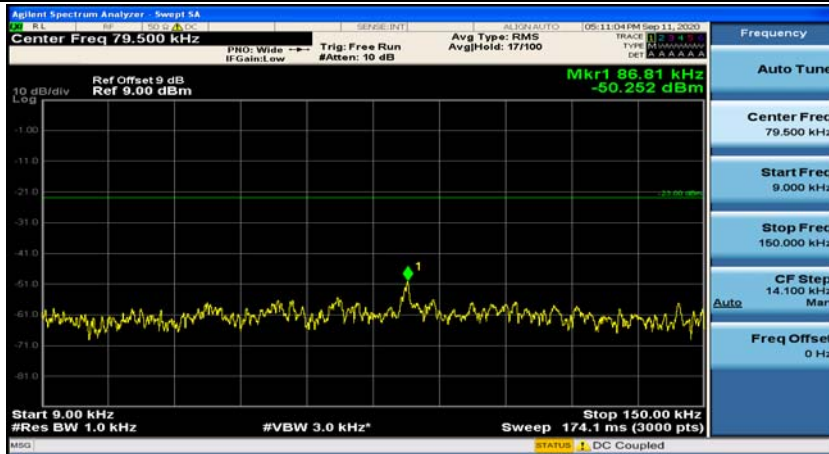

(Channel Bandwidth:20 MHz)_HCH_16QAM_50RB#50

(Channel Bandwidth:20 MHz)_HCH_16QAM_100RB#0

Appendix E: Conducted Spurious Emission

Test Graphs

Channel Bandwidth: 1.4 MHz

(Channel Bandwidth: 1.4 MHz)_MCH_QPSK_1RB#0