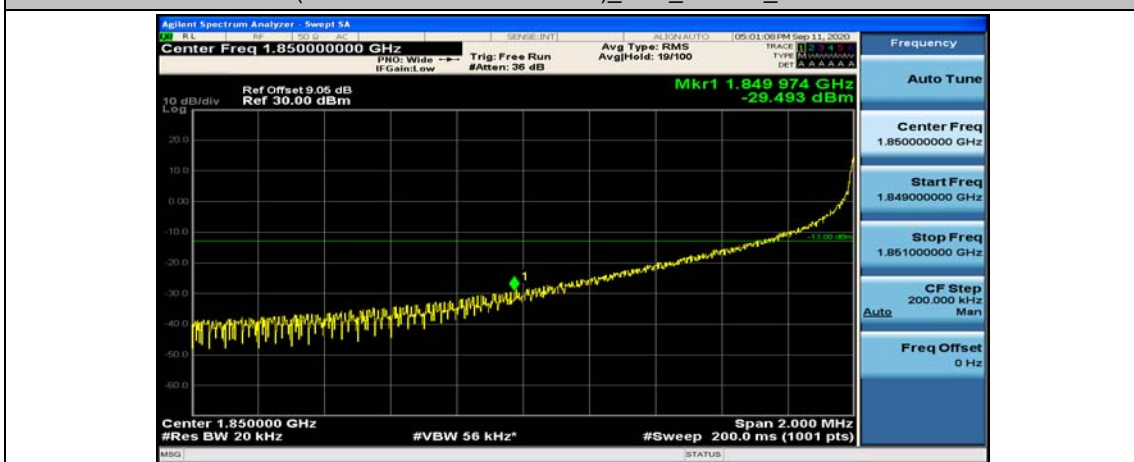

(Channel Bandwidth:20 MHz)_HCH_QPSK_50RB#25

(Channel Bandwidth:20 MHz)_HCH_QPSK_50RB#50

(Channel Bandwidth:20 MHz)_HCH_QPSK_100RB#0

(Channel Bandwidth:20 MHz)_LCH_16QAM_1RB#0

(Channel Bandwidth:20 MHz)_LCH_16QAM_1RB#49