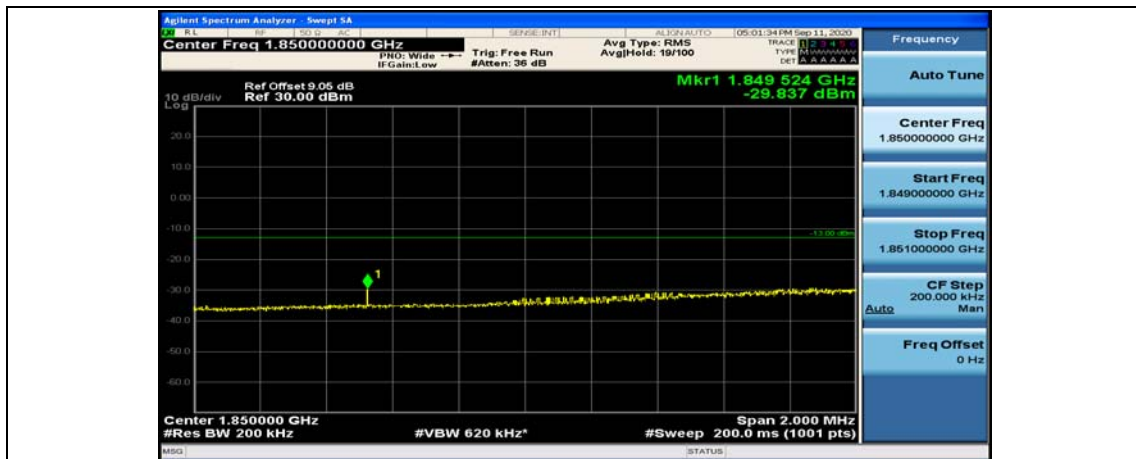

Channel Bandwidth: 20 MHz

(Channel Bandwidth:20 MHz)_LCH_QPSK_1RB#49

(Channel Bandwidth:20 MHz)_LCH_QPSK_1RB#99

(Channel Bandwidth:20 MHz)_LCH_QPSK_50RB#0

(Channel Bandwidth:20 MHz)_LCH_QPSK_50RB#25

(Channel Bandwidth:20 MHz)_LCH_QPSK_50RB#50