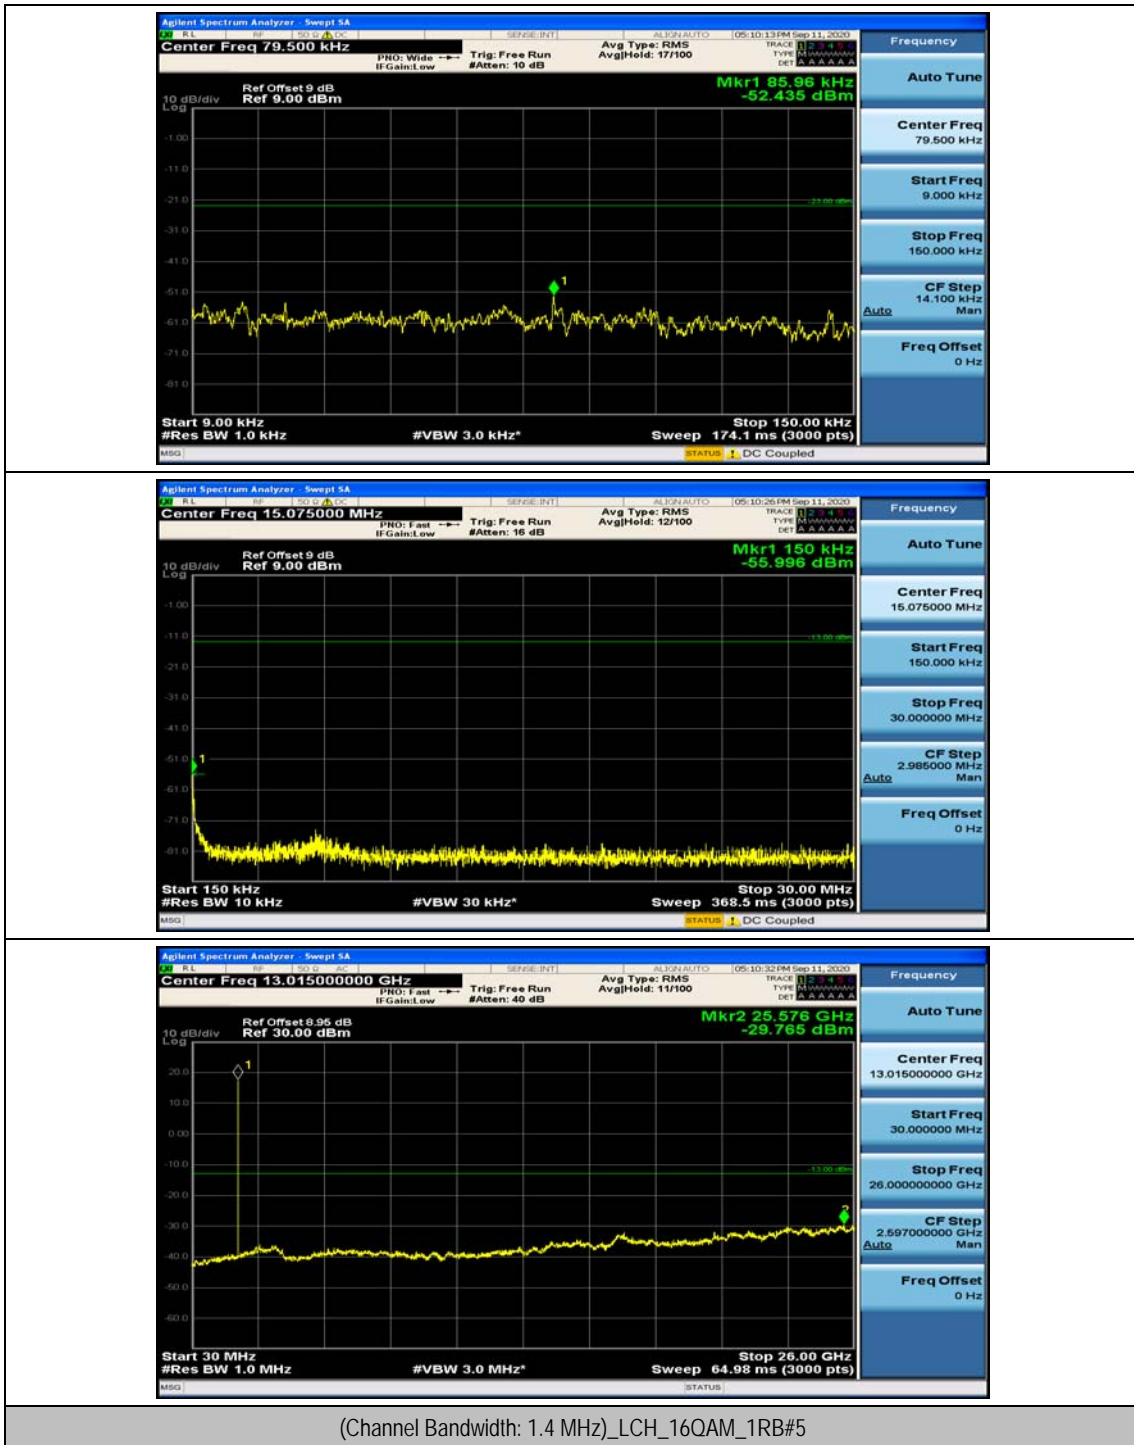

(Channel Bandwidth: 1.4 MHz)_MCH_QPSK_1RB#3

(Channel Bandwidth: 1.4 MHz)_HCH_QPSK_1RB#0

(Channel Bandwidth: 1.4 MHz)_HCH_QPSK_1RB#3

(Channel Bandwidth: 1.4 MHz)_LCH_16QAM_1RB#0

(Channel Bandwidth: 1.4 MHz)_LCH_16QAM_1RB#3