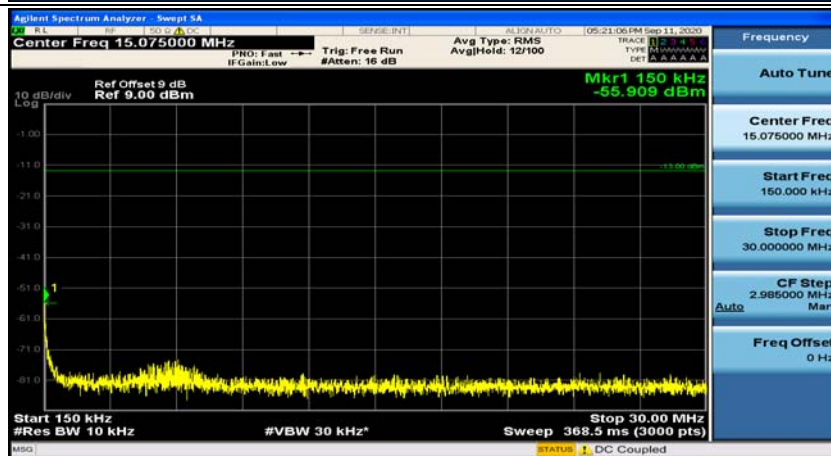

(Channel Bandwidth: 3 MHz)_HCH_QPSK_1RB#0