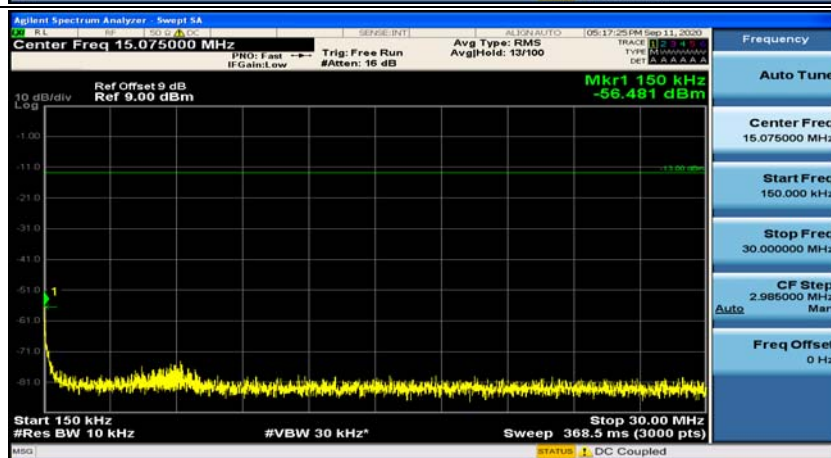

(Channel Bandwidth: 3 MHz)_LCH_16QAM_1RB#7