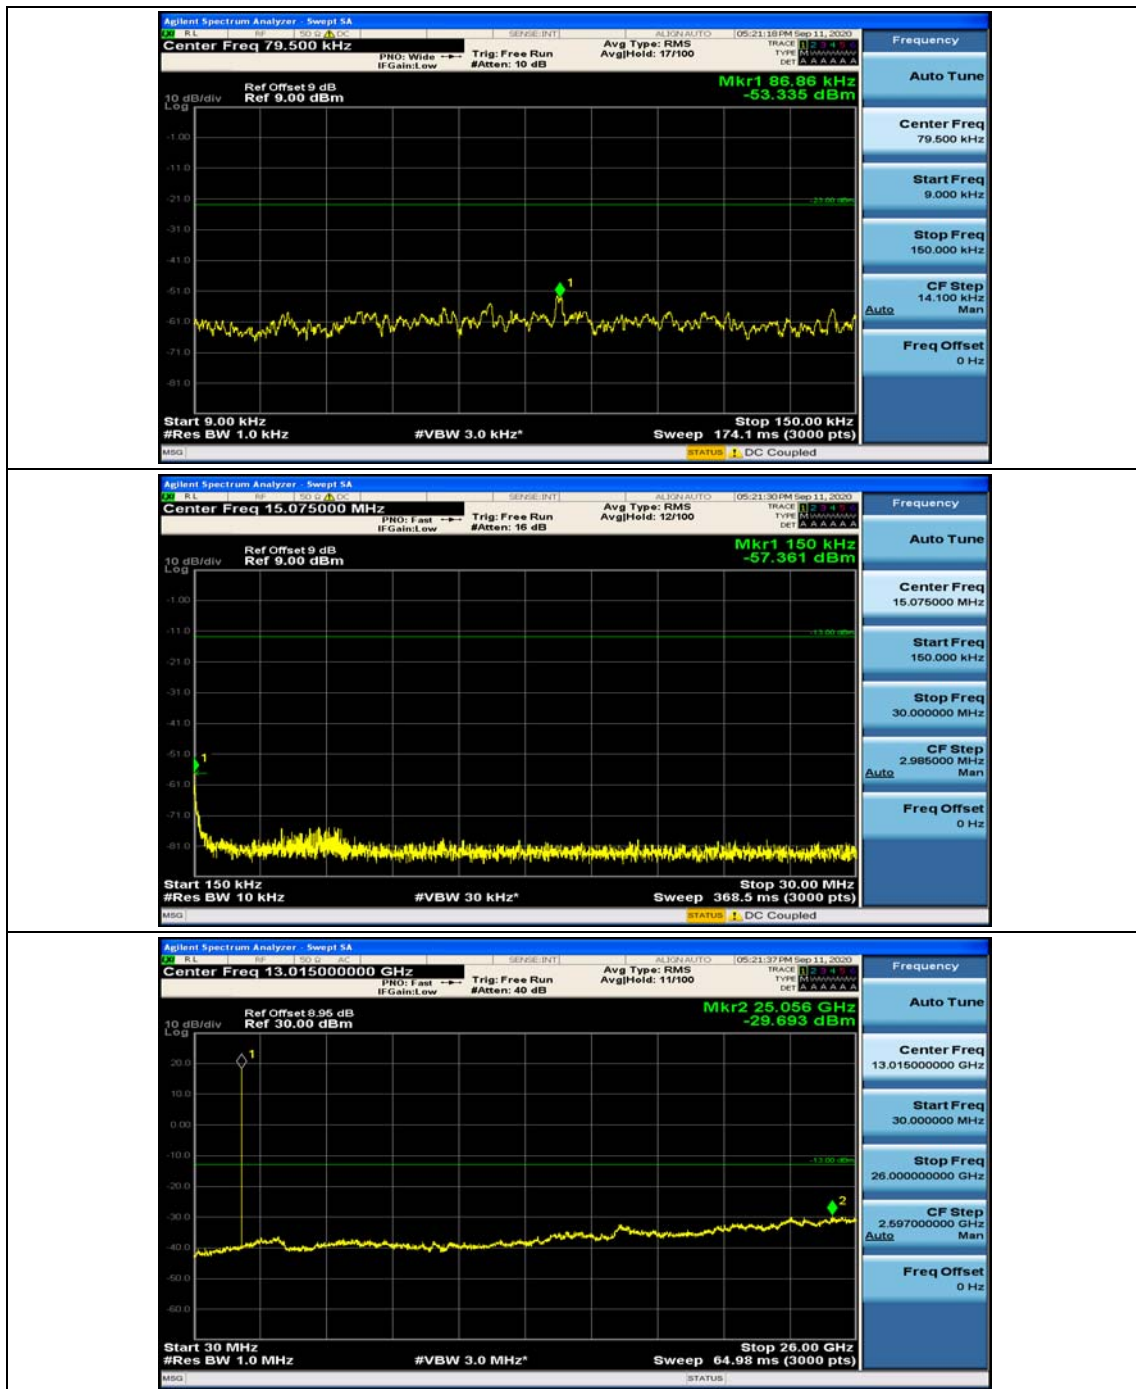

(Channel Bandwidth: 3 MHz)_MCH_QPSK_1RB#0

(Channel Bandwidth: 3 MHz)_MCH_QPSK_1RB#7

(Channel Bandwidth: 3 MHz)_HCH_QPSK_1RB#0

(Channel Bandwidth: 3 MHz)_HCH_QPSK_1RB#7

(Channel Bandwidth: 3 MHz)_LCH_16QAM_1RB#0