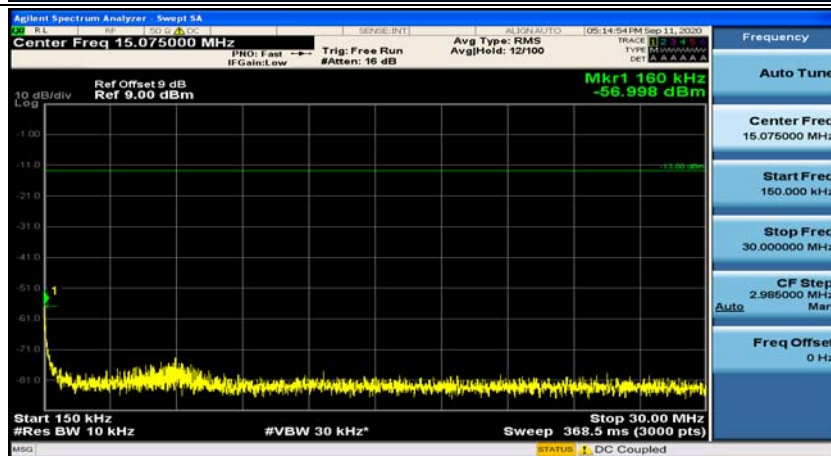

(Channel Bandwidth: 1.4 MHz)_MCH_16QAM_1RB#0

(Channel Bandwidth: 1.4 MHz)_MCH_16QAM_1RB#3

(Channel Bandwidth: 1.4 MHz)_HCH_16QAM_1RB#0

(Channel Bandwidth: 1.4 MHz)_HCH_16QAM_1RB#3

Channel Bandwidth: 3 MHz