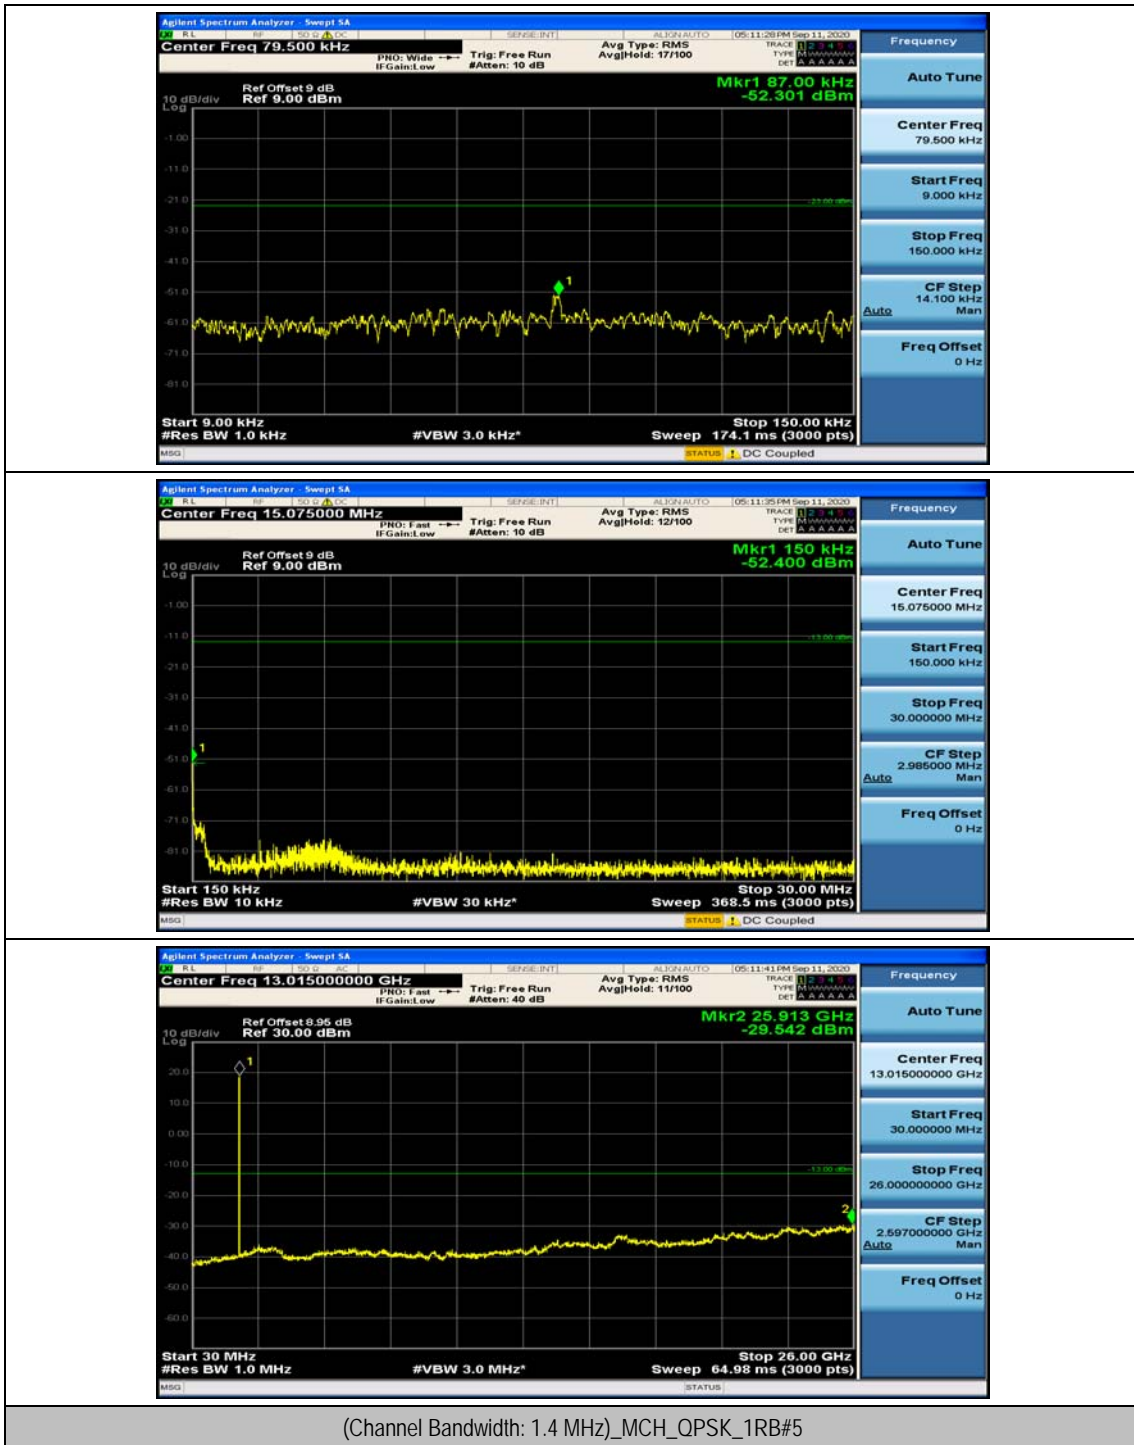

(Channel Bandwidth: 1.4 MHz)_MCH_QPSK_1RB#3