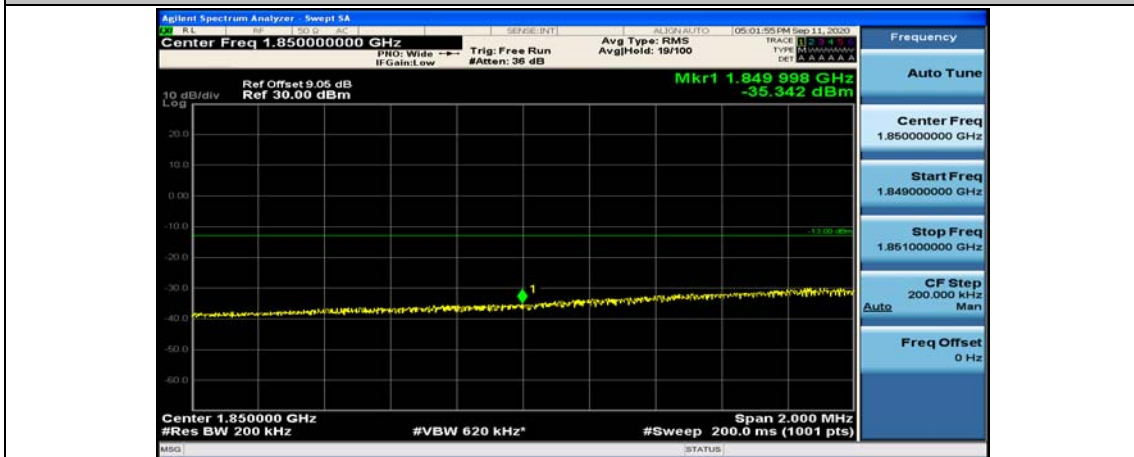

(Channel Bandwidth:20 MHz)_LCH_16QAM_50RB#25