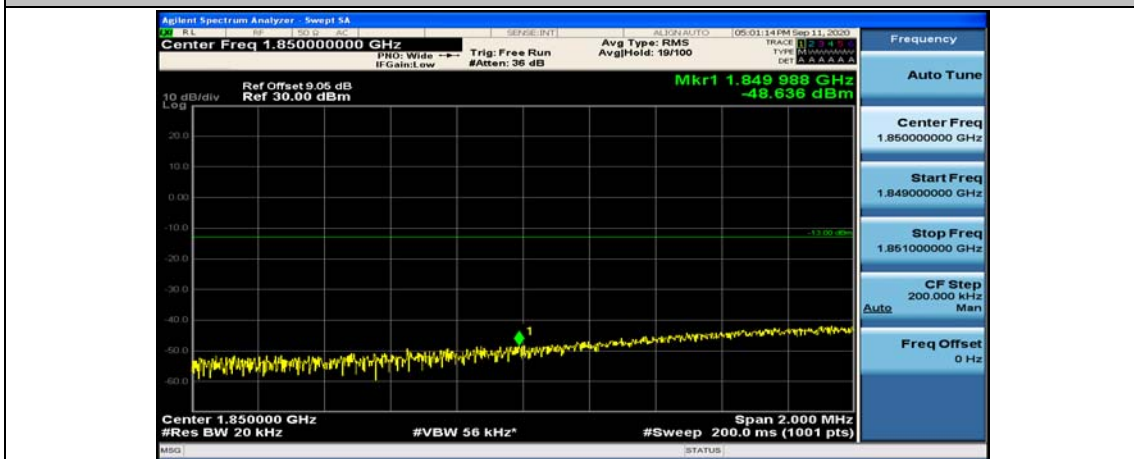

(Channel Bandwidth:20 MHz)_HCH_QPSK_50RB#25

(Channel Bandwidth:20 MHz)_HCH_QPSK_50RB#50

(Channel Bandwidth:20 MHz)_HCH_QPSK_100RB#0

(Channel Bandwidth:20 MHz)_LCH_16QAM_1RB#0

(Channel Bandwidth:20 MHz)_LCH_16QAM_1RB#49