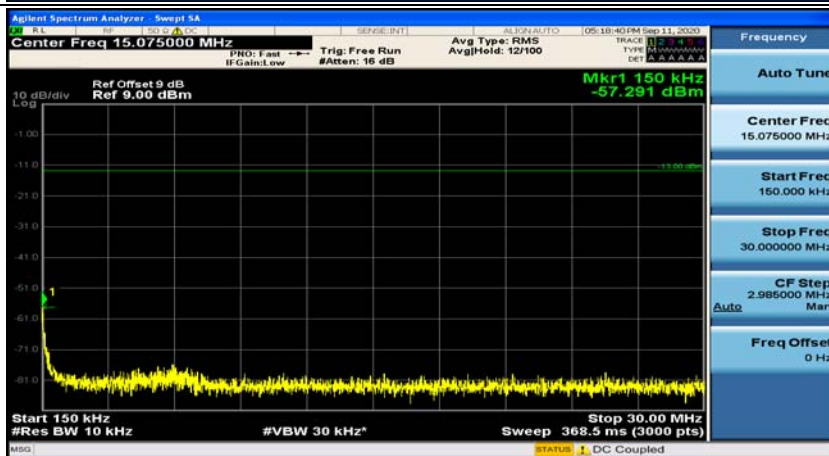

(Channel Bandwidth: 3 MHz)_MCH_QPSK_1RB#0