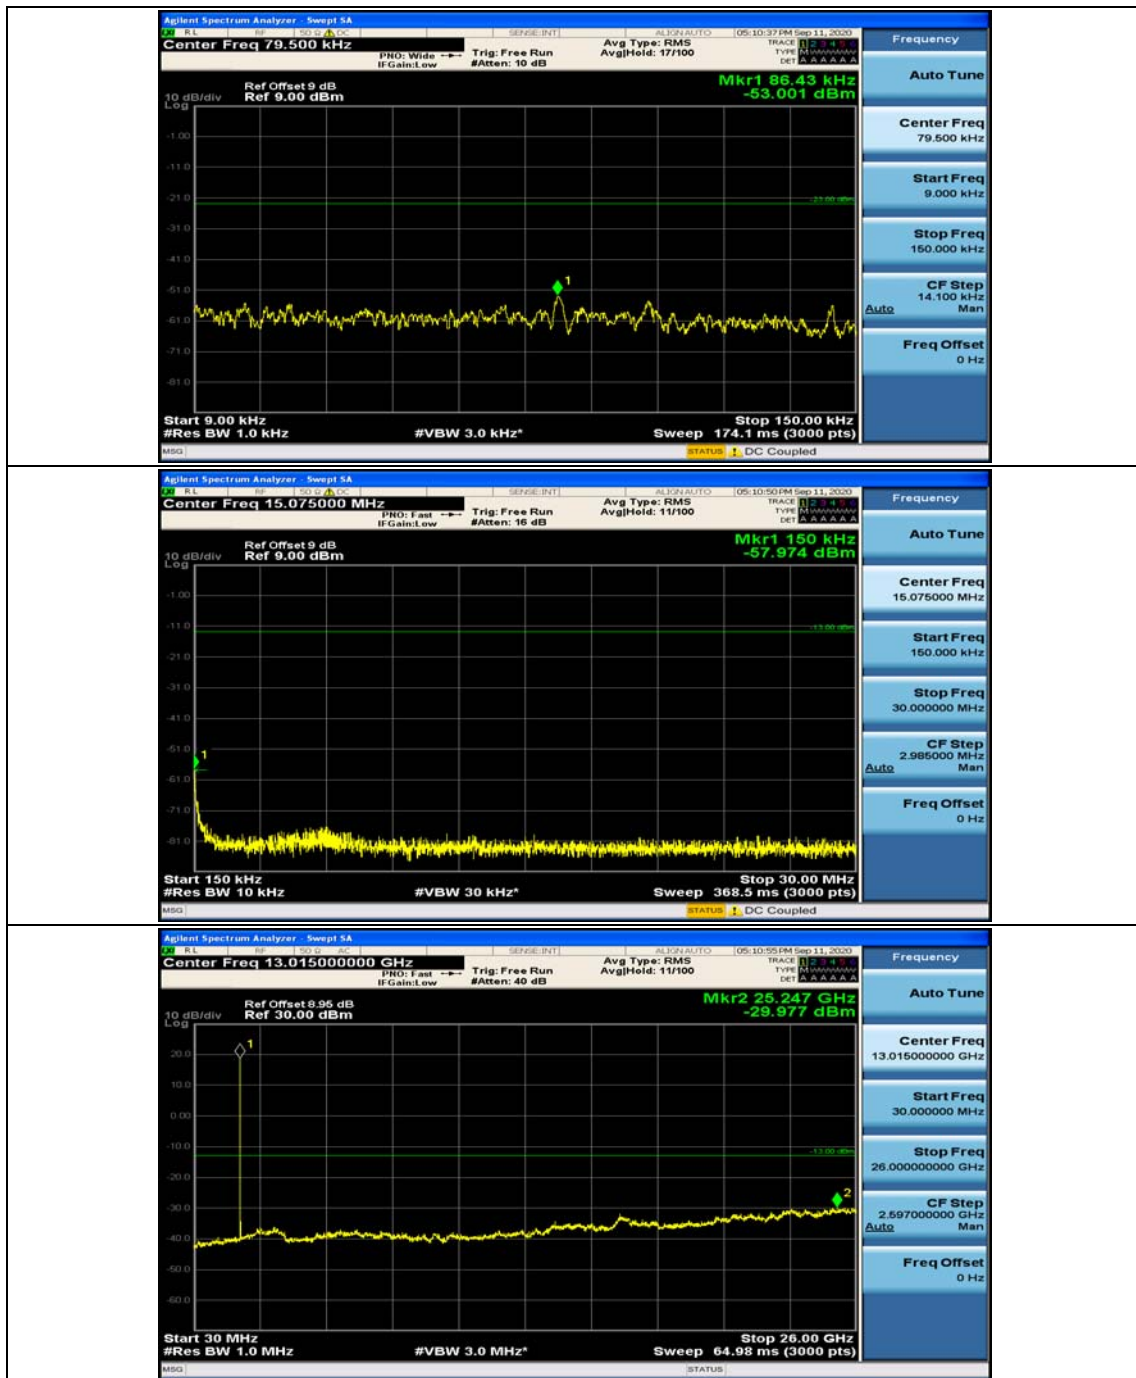

(Channel Bandwidth: 1.4 MHz)_MCH_QPSK_1RB#3

(Channel Bandwidth: 1.4 MHz)_HCH_QPSK_1RB#0

(Channel Bandwidth: 1.4 MHz)_HCH_QPSK_1RB#3

(Channel Bandwidth: 1.4 MHz)_LCH_16QAM_1RB#0

(Channel Bandwidth: 1.4 MHz)_LCH_16QAM_1RB#3