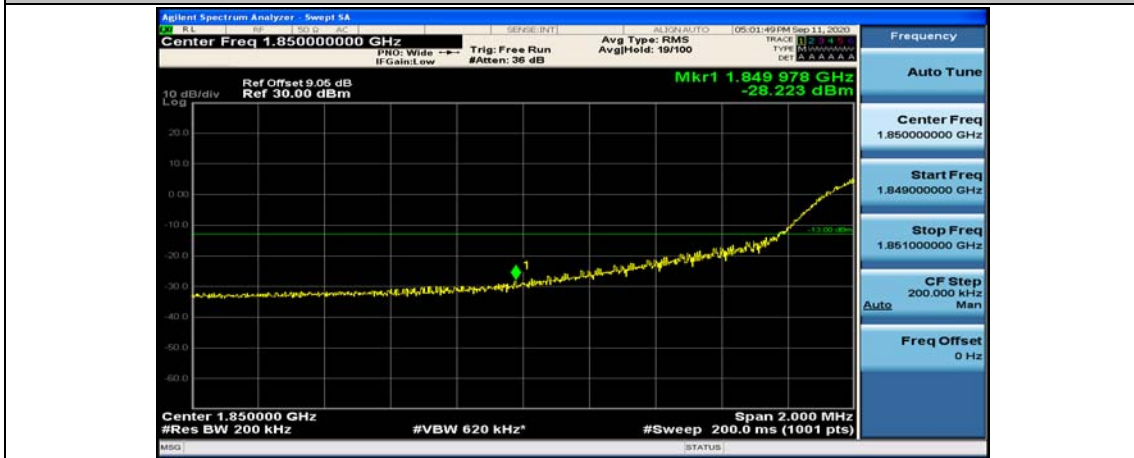

(Channel Bandwidth:20 MHz)_LCH_16QAM_50RB#0