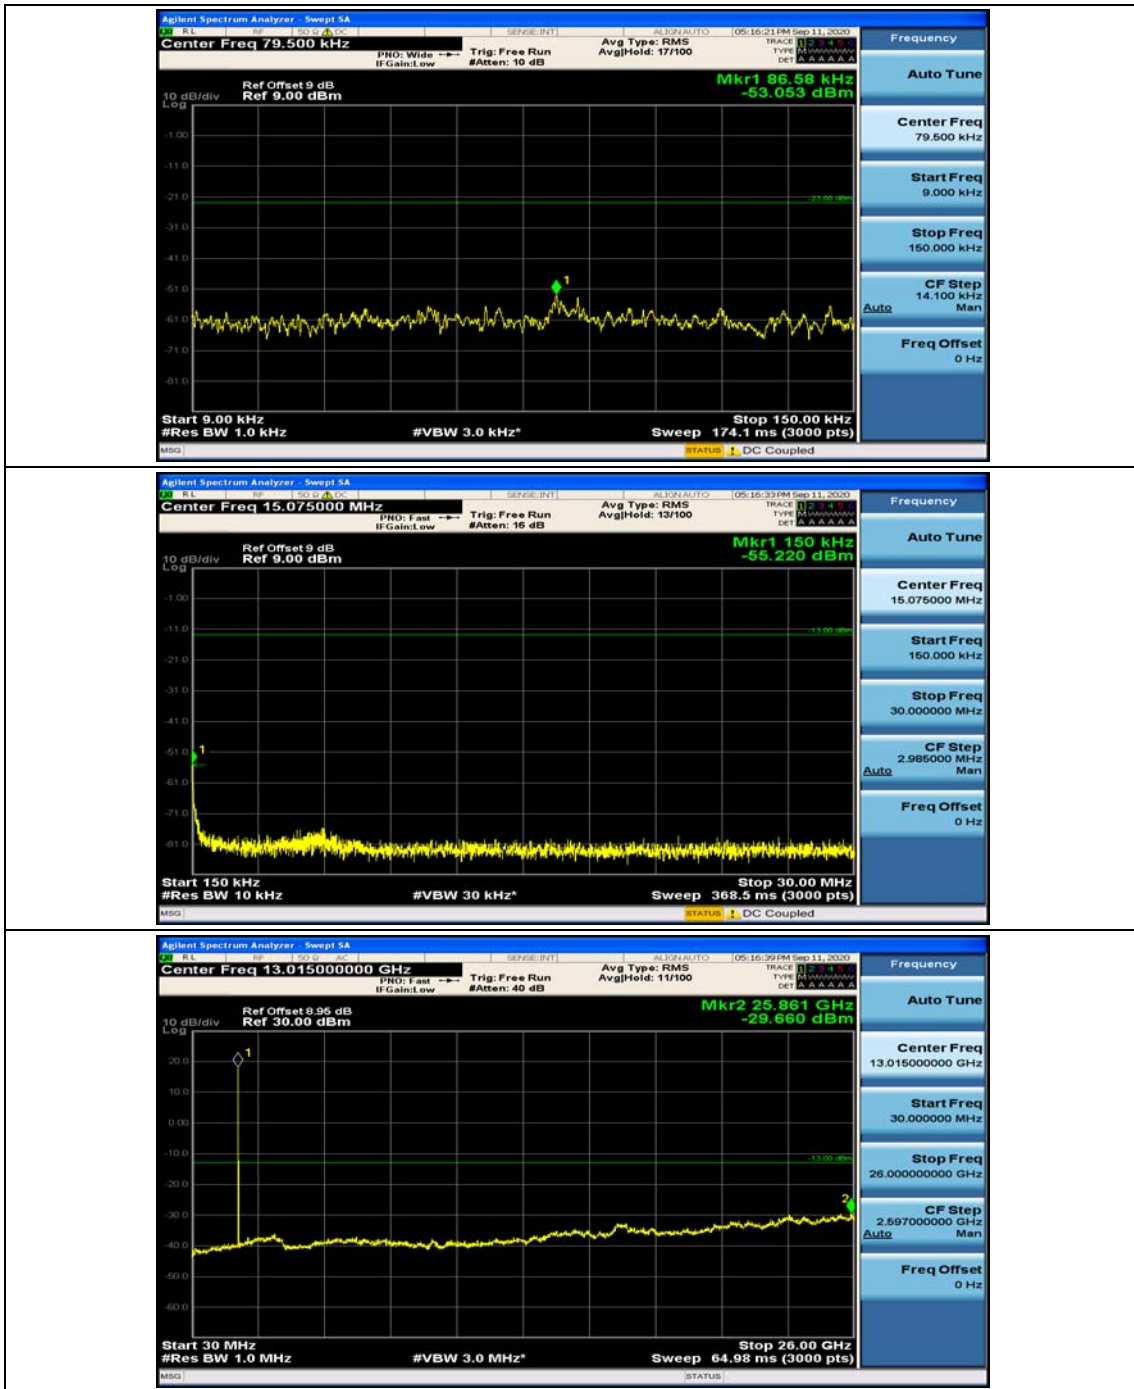

(Channel Bandwidth: 1.4 MHz)_MCH_16QAM_1RB#0

(Channel Bandwidth: 1.4 MHz)_MCH_16QAM_1RB#3

(Channel Bandwidth: 1.4 MHz)_HCH_16QAM_1RB#0

(Channel Bandwidth: 1.4 MHz)_HCH_16QAM_1RB#3

Channel Bandwidth: 3 MHz