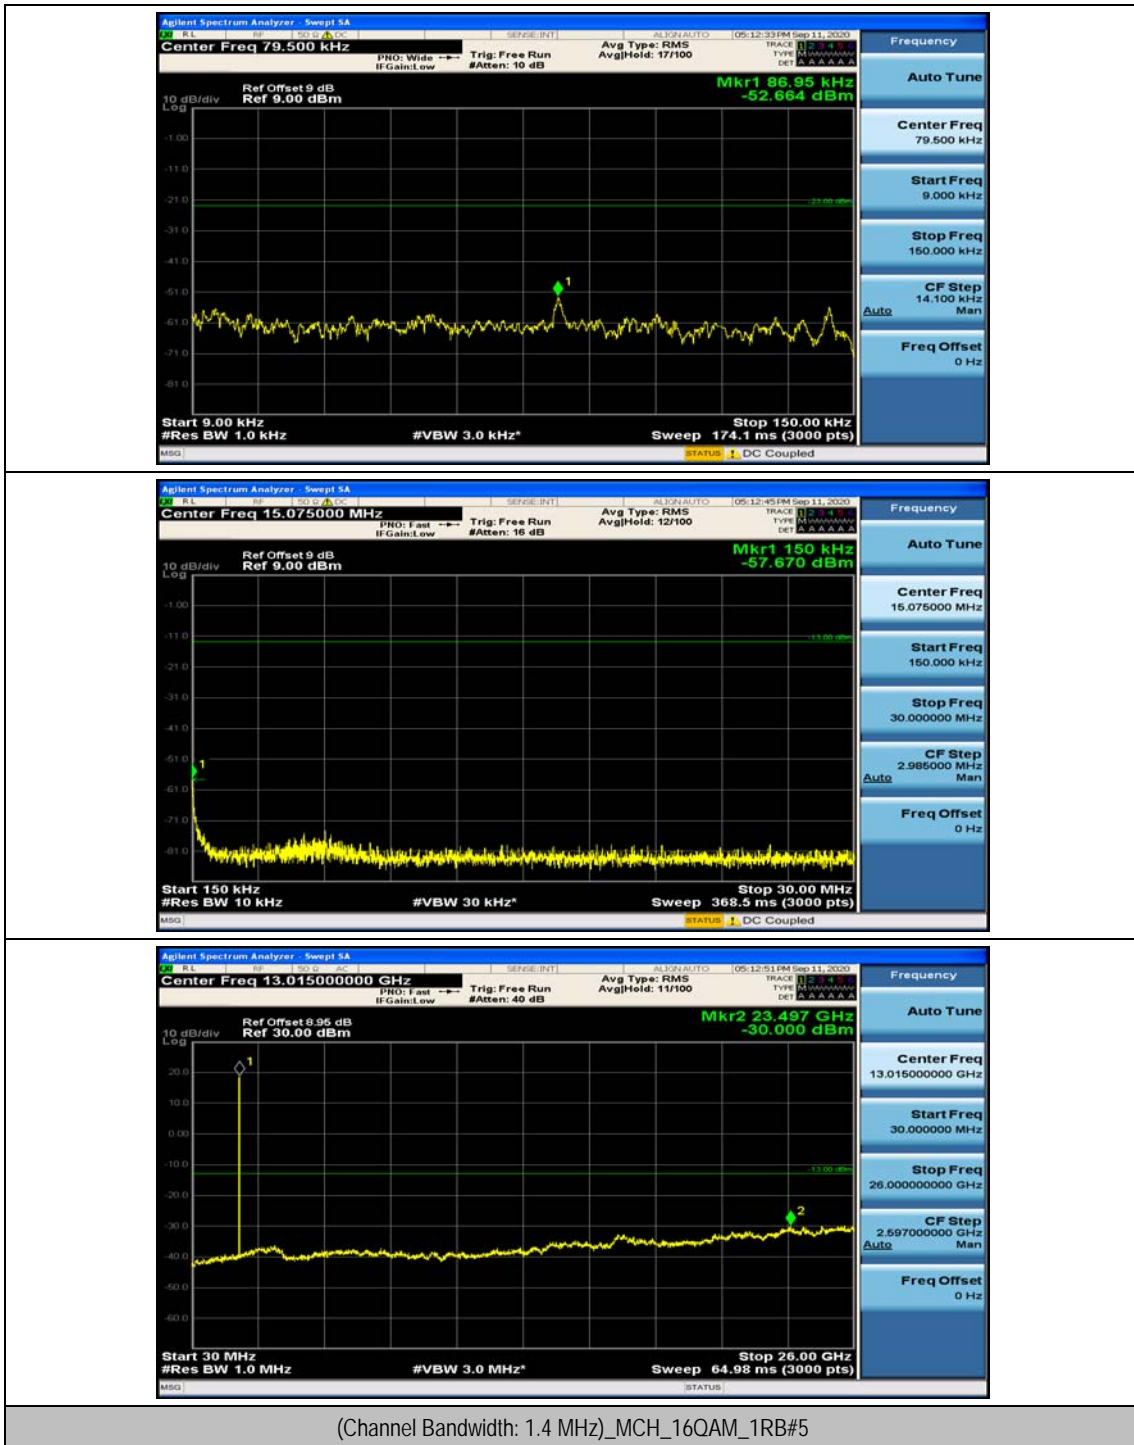

(Channel Bandwidth: 1.4 MHz)_MCH_16QAM_1RB#3