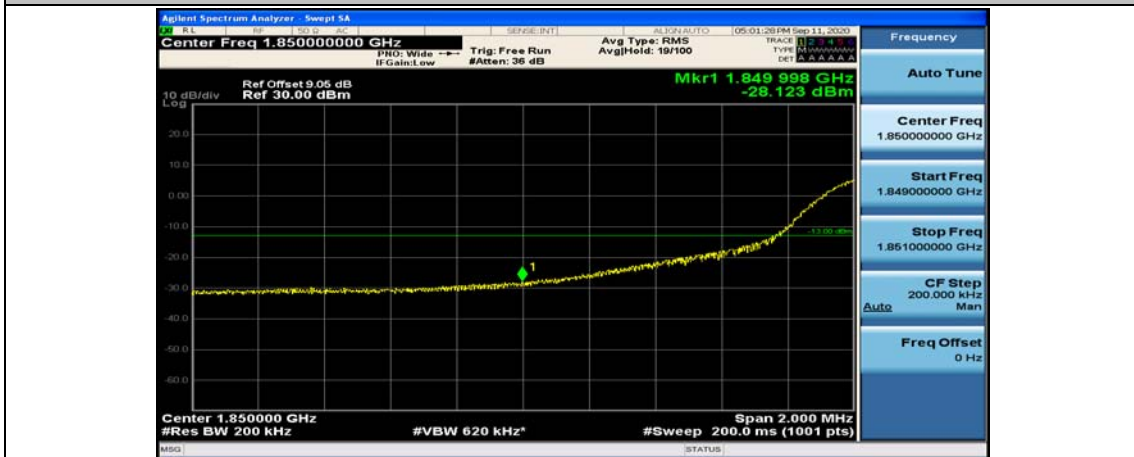

Channel Bandwidth: 20 MHz

(Channel Bandwidth:20 MHz)_LCH_QPSK_1RB#49

(Channel Bandwidth:20 MHz)_LCH_QPSK_1RB#99

(Channel Bandwidth:20 MHz)_LCH_QPSK_50RB#0

(Channel Bandwidth:20 MHz)_LCH_QPSK_50RB#25

(Channel Bandwidth:20 MHz)_LCH_QPSK_50RB#50