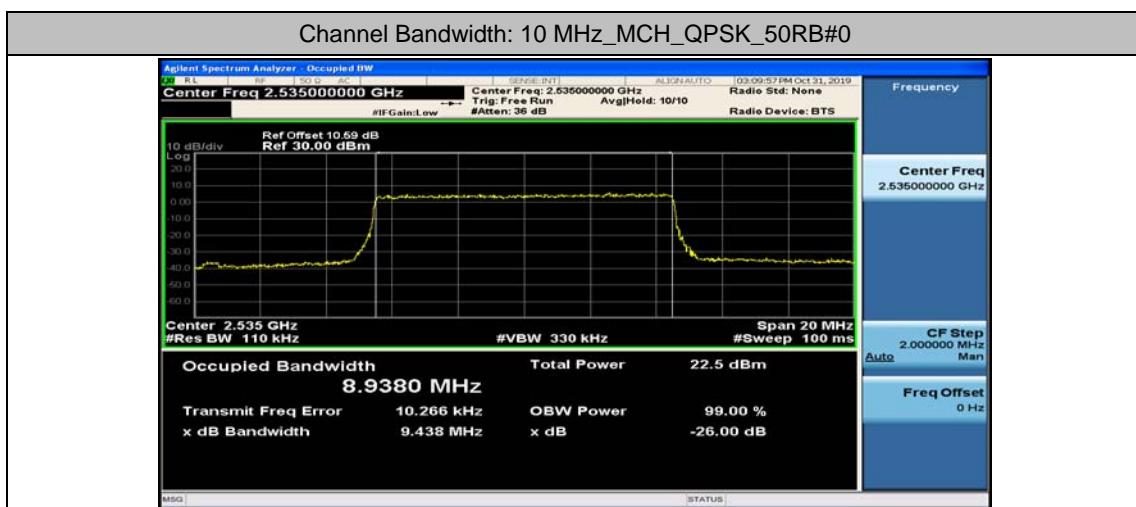

Channel Bandwidth: 10 MHz