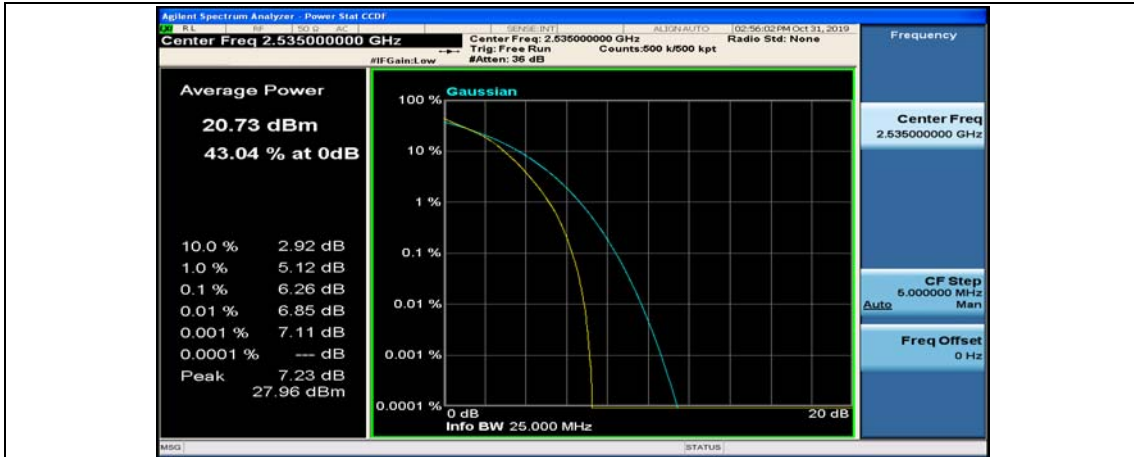

(Channel Bandwidth:20 MHz)_MCH_16QAM_1RB#99

(Channel Bandwidth:20 MHz)_MCH_16QAM_50RB#0

(Channel Bandwidth:20 MHz)_MCH_16QAM_50RB#25

(Channel Bandwidth:20 MHz)_MCH_16QAM_50RB#50

(Channel Bandwidth:20 MHz)_MCH_16QAM_100RB#0