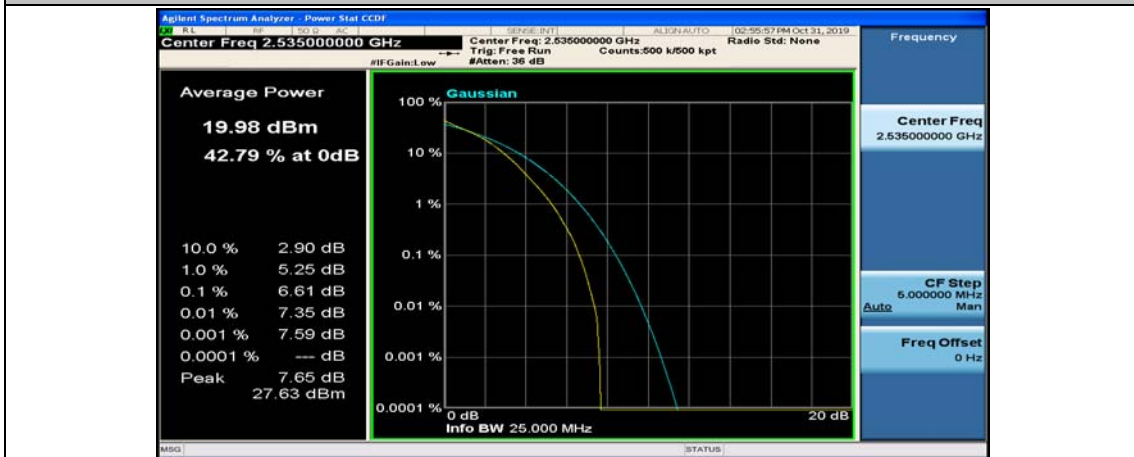

(Channel Bandwidth:20 MHz)_LCH_16QAM_50RB#25

(Channel Bandwidth:20 MHz)_LCH_16QAM_50RB#50

(Channel Bandwidth:20 MHz)_LCH_16QAM_100RB#0

(Channel Bandwidth:20 MHz)_MCH_16QAM_1RB#0

(Channel Bandwidth:20 MHz)_MCH_16QAM_1RB#49

(Channel Bandwidth:20 MHz)_MCH_16QAM_1RB#99

(Channel Bandwidth:20 MHz)_MCH_16QAM_50RB#0

(Channel Bandwidth:20 MHz)_MCH_16QAM_50RB#25

(Channel Bandwidth:20 MHz)_MCH_16QAM_50RB#50

(Channel Bandwidth:20 MHz)_MCH_16QAM_100RB#0