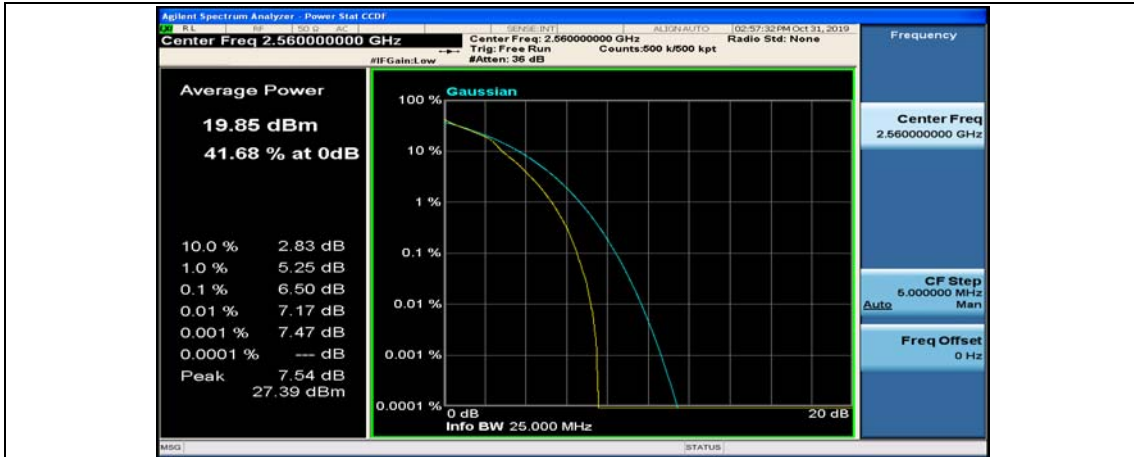

(Channel Bandwidth:20 MHz)_HCH_16QAM_1RB#0

(Channel Bandwidth:20 MHz)_HCH_16QAM_1RB#49

(Channel Bandwidth:20 MHz)_HCH_16QAM_1RB#99

(Channel Bandwidth:20 MHz)_HCH_16QAM_50RB#0

(Channel Bandwidth:20 MHz)_HCH_16QAM_50RB#25