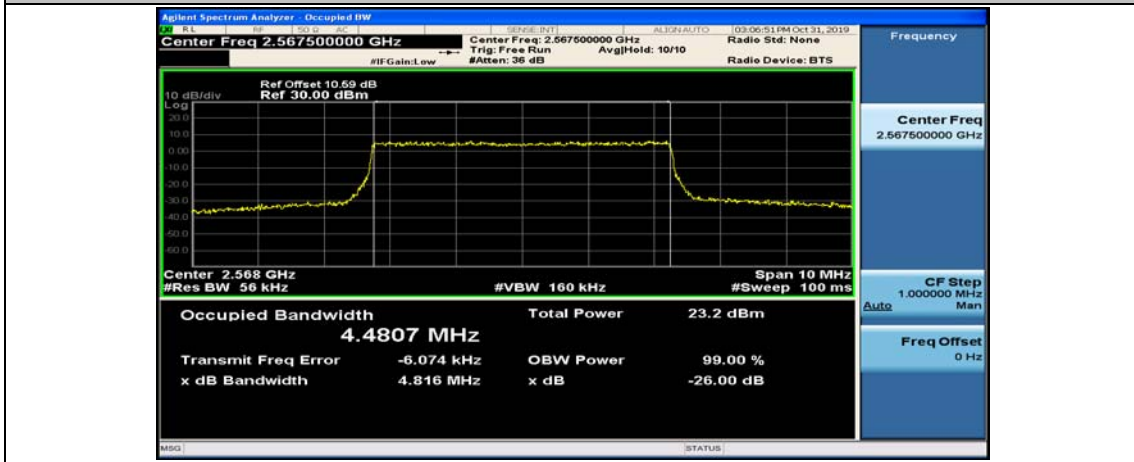

(Channel Bandwidth: 5 MHz)_HCH_QPSK_25RB#0