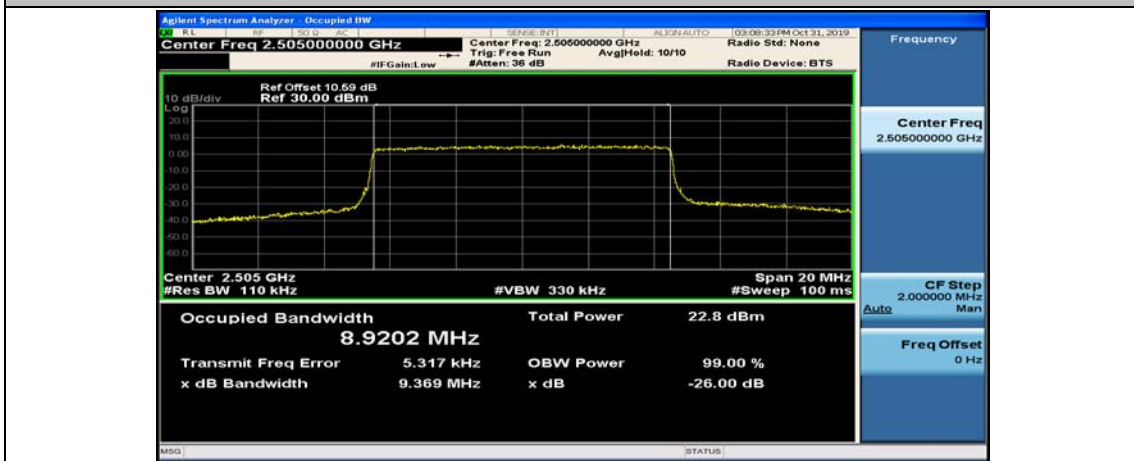

Channel Bandwidth: 10 MHz_LCH_16QAM_50RB#0