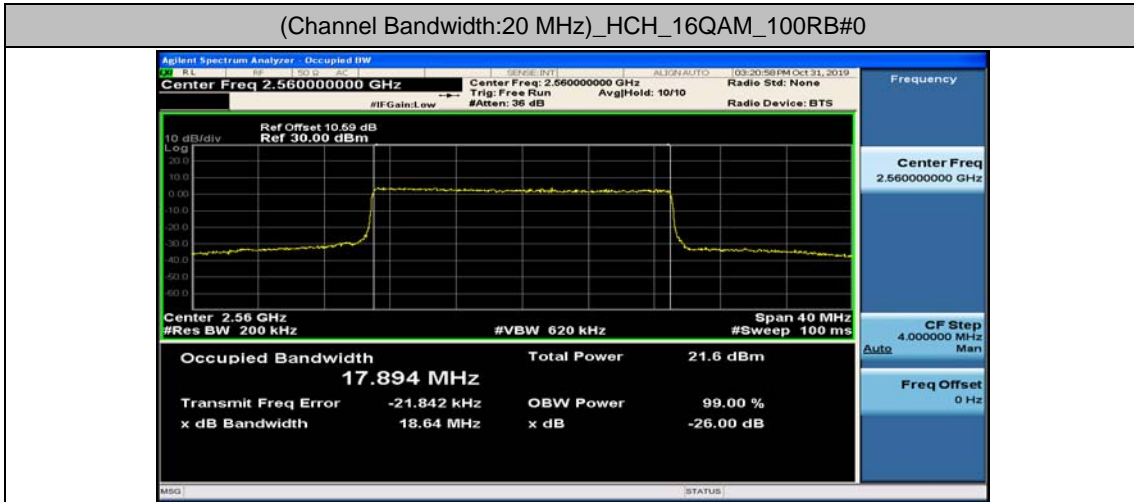

(Channel Bandwidth:20 MHz)_HCH_16QAM_100RB#0