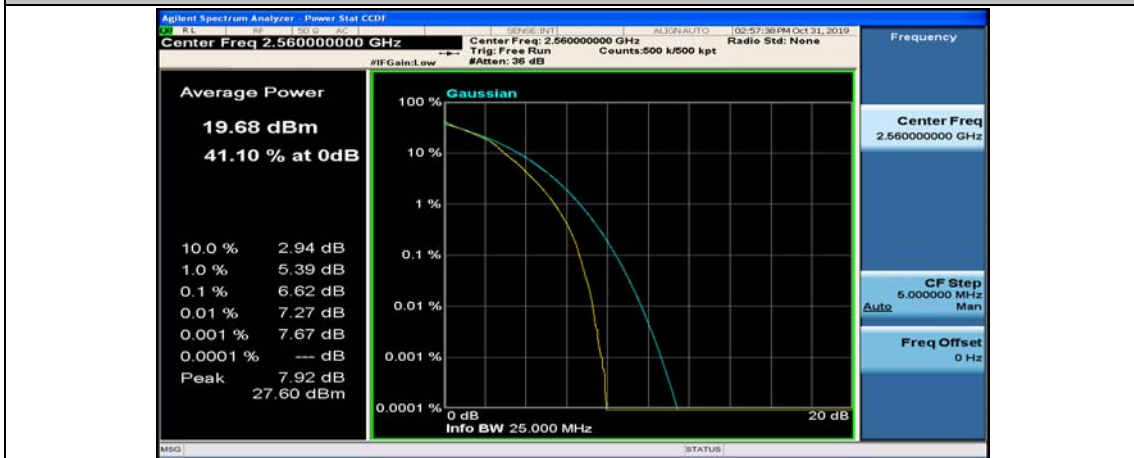

(Channel Bandwidth:20 MHz)_HCH_16QAM_50RB#0