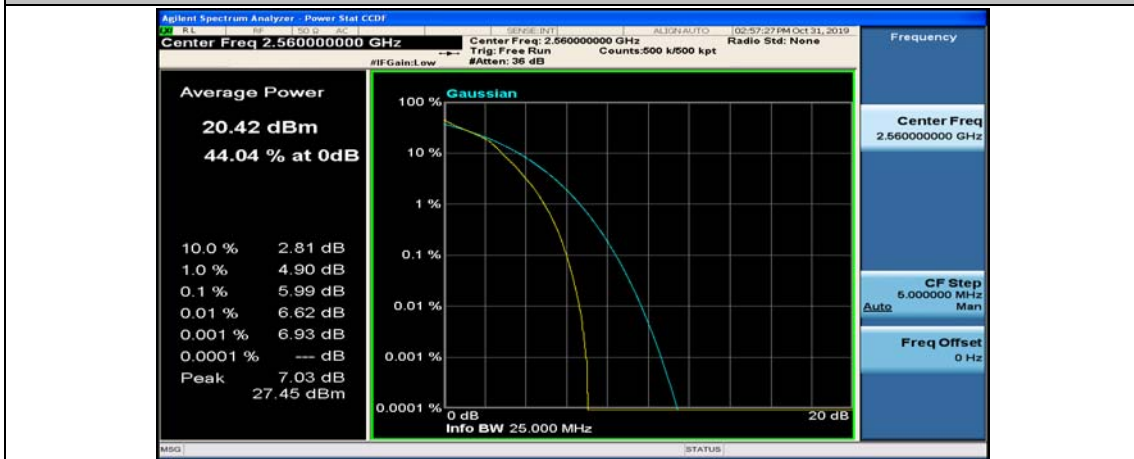

(Channel Bandwidth:20 MHz)_HCH_16QAM_1RB#0

(Channel Bandwidth:20 MHz)_HCH_16QAM_1RB#49

(Channel Bandwidth:20 MHz)_HCH_16QAM_1RB#99

(Channel Bandwidth:20 MHz)_HCH_16QAM_50RB#0

(Channel Bandwidth:20 MHz)_HCH_16QAM_50RB#25

(Channel Bandwidth:20 MHz)_HCH_16QAM_50RB#0

(Channel Bandwidth:20 MHz)_HCH_16QAM_100RB#0

Appendix C: 26dB Bandwidth and Occupied Bandwidth

Test Result

Channel Bandwidth: 5 MHz

Channel Bandwidth: 5 MHz						
Modulation	Channel	RB Configuration		Occupied Bandwidth (MHz)	26dB Bandwidth (MHz)	Verdict
		Size	Offset			
QPSK	LCH	25	0	4.4738	4.829	PASS
	MCH	25	0	4.4817	4.813	PASS
	HCH	25	0	4.4807	4.816	PASS
16QAM	LCH	25	0	4.4862	4.815	PASS
	MCH	25	0	4.4819	4.827	PASS
	HCH	25	0	4.4799	4.856	PASS