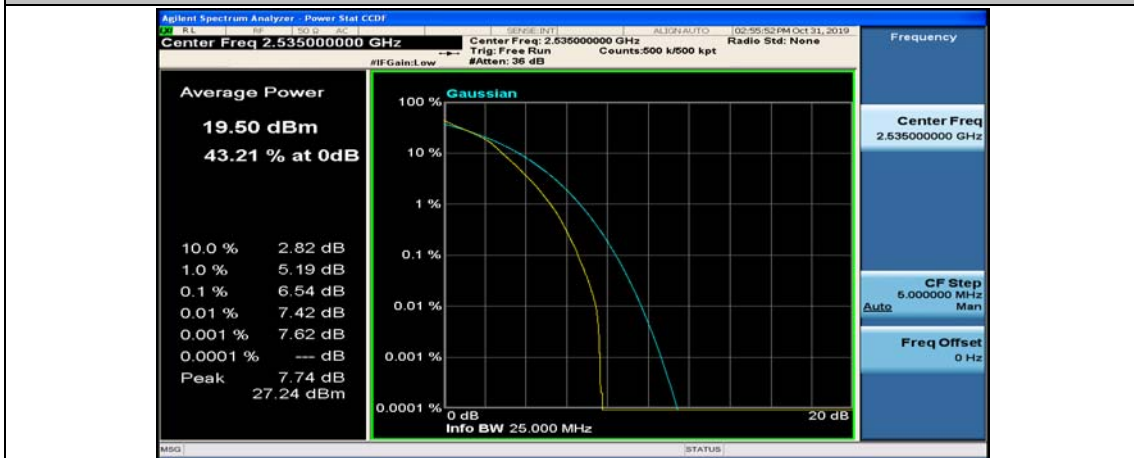

(Channel Bandwidth:20 MHz)_LCH_16QAM_50RB#25

(Channel Bandwidth:20 MHz)_LCH_16QAM_50RB#50

(Channel Bandwidth:20 MHz)_LCH_16QAM_100RB#0

(Channel Bandwidth:20 MHz)_MCH_16QAM_1RB#0

(Channel Bandwidth:20 MHz)_MCH_16QAM_1RB#49

(Channel Bandwidth:20 MHz)_MCH_16QAM_1RB#99

(Channel Bandwidth:20 MHz)_MCH_16QAM_50RB#0

(Channel Bandwidth:20 MHz)_MCH_16QAM_50RB#25

(Channel Bandwidth:20 MHz)_MCH_16QAM_50RB#50

(Channel Bandwidth:20 MHz)_MCH_16QAM_100RB#0