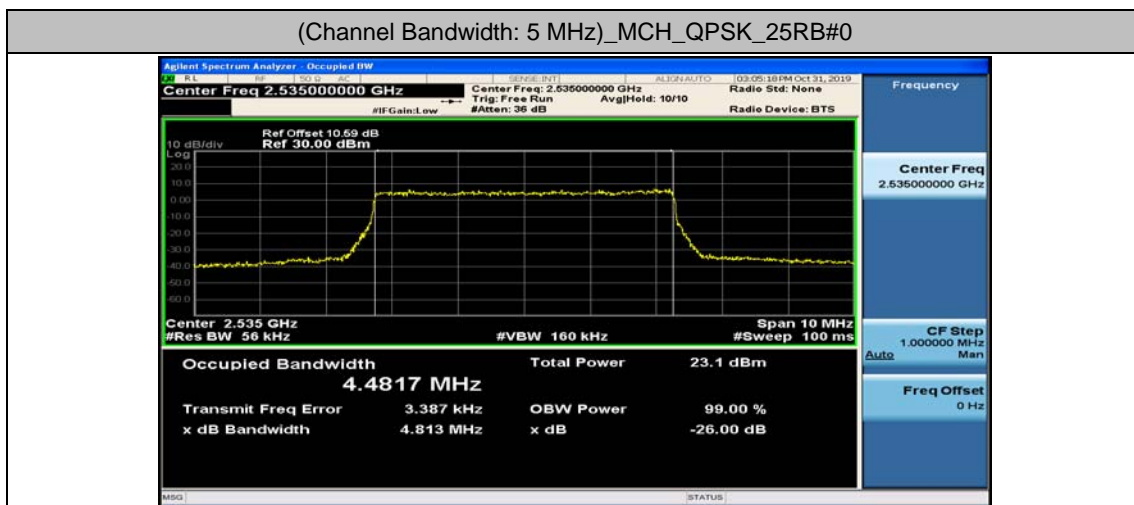

Channel Bandwidth: 20 MHz

Channel Bandwidth: 20 MHz						
Modulation	Channel	RB Configuration		Occupied Bandwidth (MHz)	26dB Bandwidth (MHz)	Verdict
		Size	Offset			
QPSK	LCH	100	0	17.823	18.59	PASS
	MCH	100	0	17.872	18.56	PASS
	HCH	100	0	17.911	18.62	PASS
16QAM	LCH	100	0	17.842	18.60	PASS
	MCH	100	0	17.875	18.71	PASS
	HCH	100	0	17.894	18.64	PASS

Test Graphs

Channel Bandwidth: 5 MHz