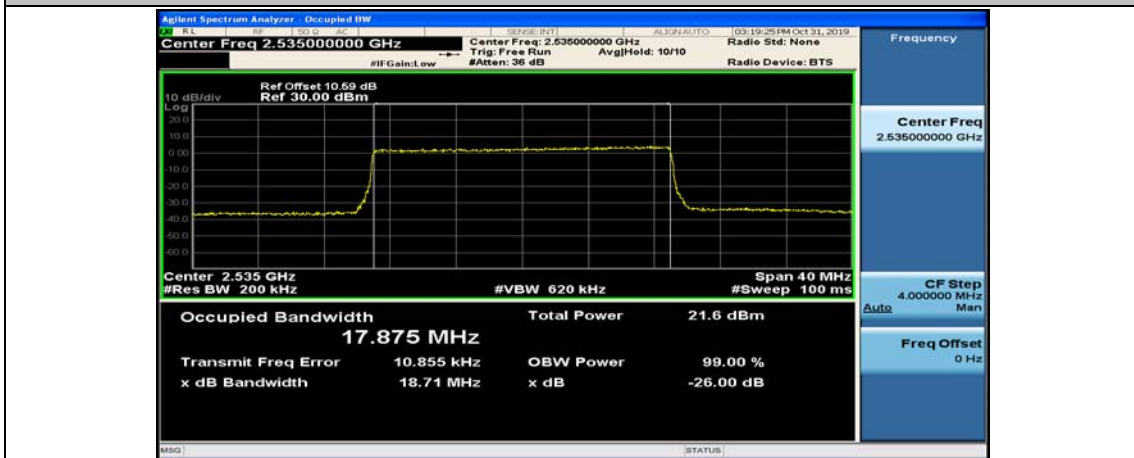

(Channel Bandwidth:20 MHz)_MCH_16QAM_100RB#0