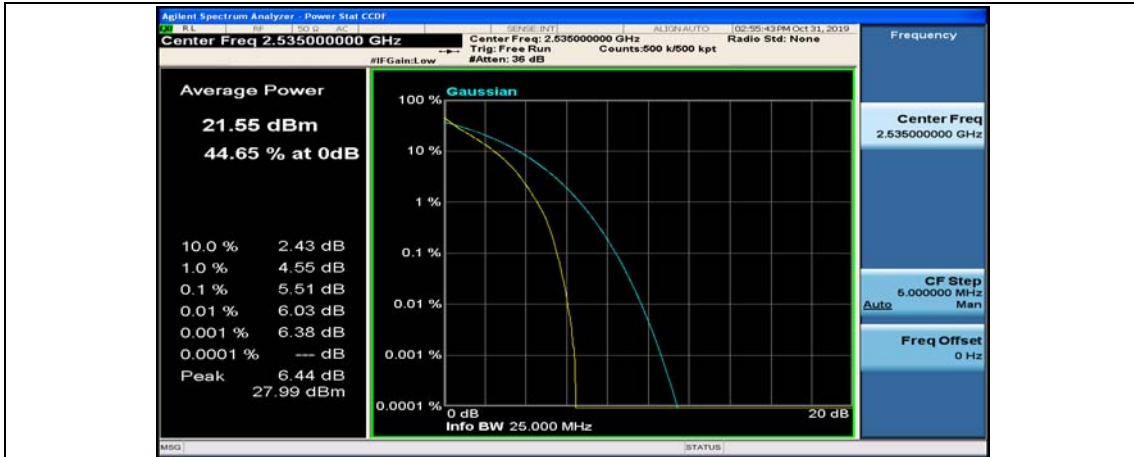

(Channel Bandwidth:20 MHz)_MCH_QPSK_50RB#0

(Channel Bandwidth:20 MHz)_MCH_QPSK_50RB#25

(Channel Bandwidth:20 MHz)_MCH_QPSK_50RB#50

(Channel Bandwidth:20 MHz)_MCH_QPSK_100RB#0

(Channel Bandwidth:20 MHz)_HCH_QPSK_1RB#0

(Channel Bandwidth:20 MHz)_HCH_QPSK_1RB#49

(Channel Bandwidth:20 MHz)_HCH_QPSK_1RB#99

(Channel Bandwidth:20 MHz)_HCH_QPSK_50RB#0

(Channel Bandwidth:20 MHz)_HCH_QPSK_50RB#25

(Channel Bandwidth:20 MHz)_HCH_QPSK_50RB#50