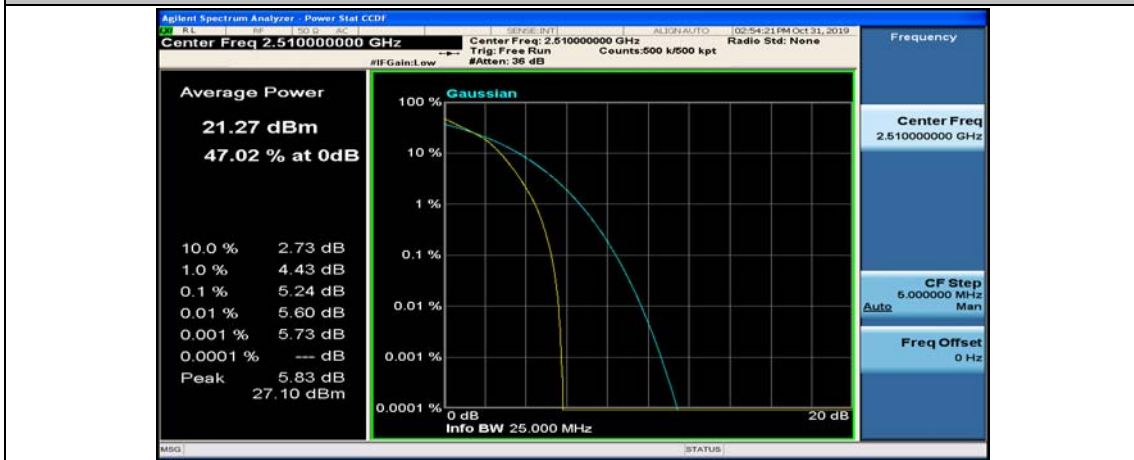

(Channel Bandwidth:20 MHz)_HCH_QPSK_100RB#0

(Channel Bandwidth:20 MHz)_LCH_16QAM_1RB#0

(Channel Bandwidth:20 MHz)_LCH_16QAM_1RB#49

(Channel Bandwidth:20 MHz)_LCH_16QAM_1RB#99

(Channel Bandwidth:20 MHz)_LCH_16QAM_50RB#0

(Channel Bandwidth:20 MHz)_LCH_16QAM_50RB#25

(Channel Bandwidth:20 MHz)_LCH_16QAM_50RB#50

(Channel Bandwidth:20 MHz)_LCH_16QAM_100RB#0

(Channel Bandwidth:20 MHz)_MCH_16QAM_1RB#0

(Channel Bandwidth:20 MHz)_MCH_16QAM_1RB#49