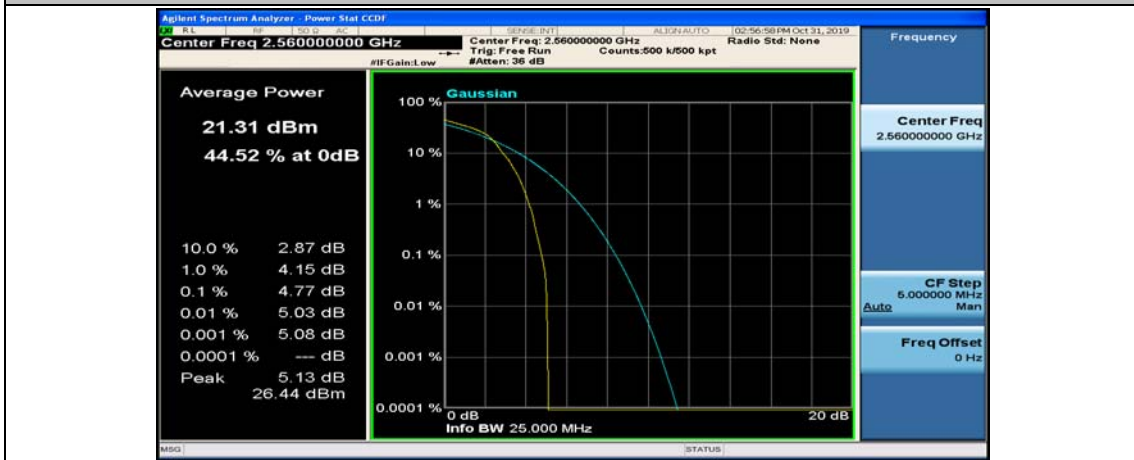

(Channel Bandwidth:20 MHz)_HCH_16QAM_1RB#99