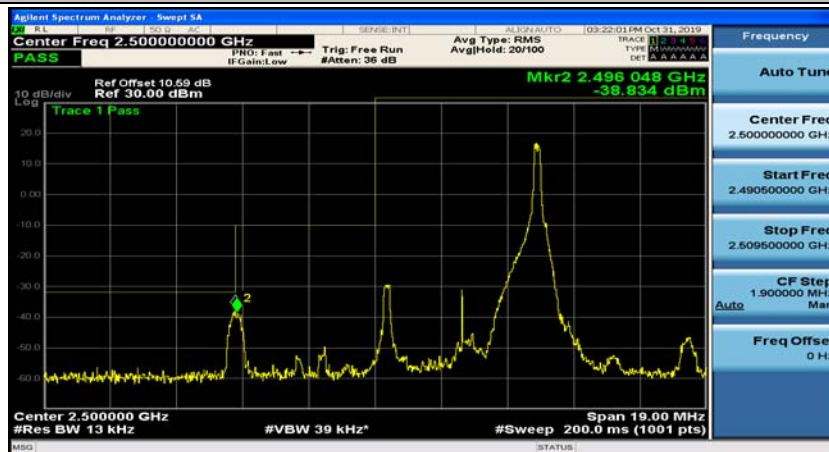

(Channel Bandwidth: 5 MHz)_LCH_QPSK_1RB#24