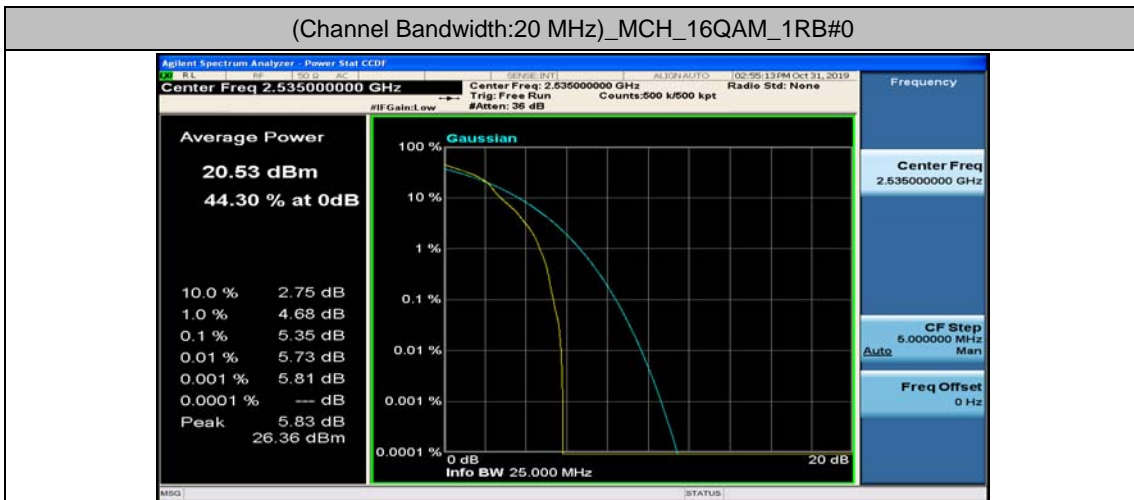

(Channel Bandwidth:20 MHz)_LCH_16QAM_50RB#25

(Channel Bandwidth:20 MHz)_LCH_16QAM_50RB#50

(Channel Bandwidth:20 MHz)_LCH_16QAM_100RB#0

(Channel Bandwidth:20 MHz)_MCH_16QAM_1RB#0

(Channel Bandwidth:20 MHz)_MCH_16QAM_1RB#49