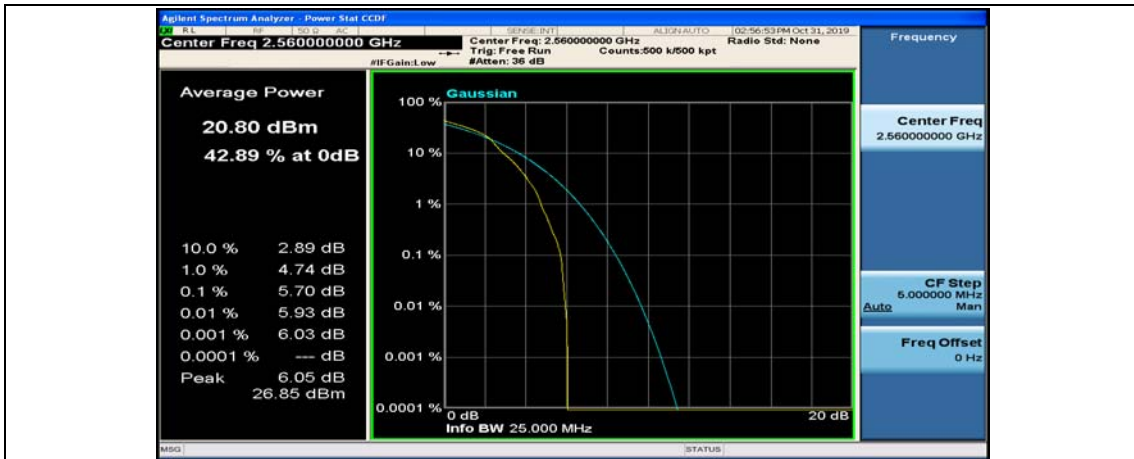

(Channel Bandwidth:20 MHz)_HCH_16QAM_1RB#49