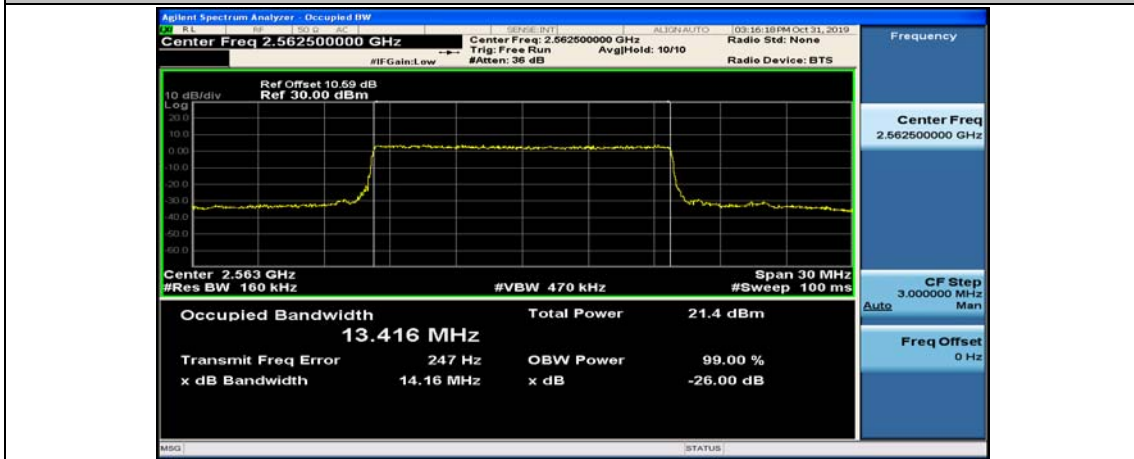

(Channel Bandwidth:15 MHz)_HCH_16QAM_75RB#0