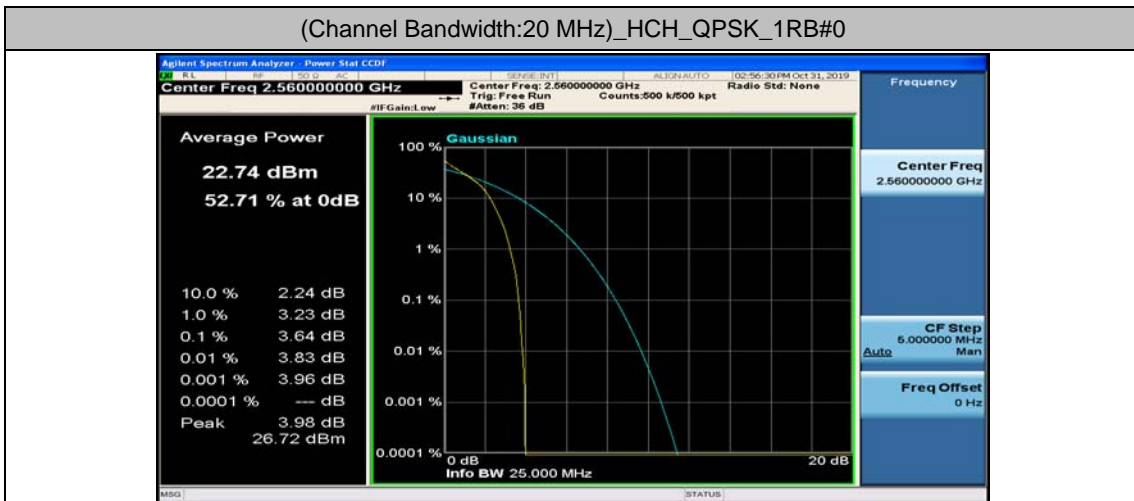

(Channel Bandwidth:20 MHz)_MCH_QPSK_50RB#0

(Channel Bandwidth:20 MHz)_MCH_QPSK_50RB#25

(Channel Bandwidth:20 MHz)_MCH_QPSK_50RB#50

(Channel Bandwidth:20 MHz)_MCH_QPSK_100RB#0

(Channel Bandwidth:20 MHz)_HCH_QPSK_1RB#0