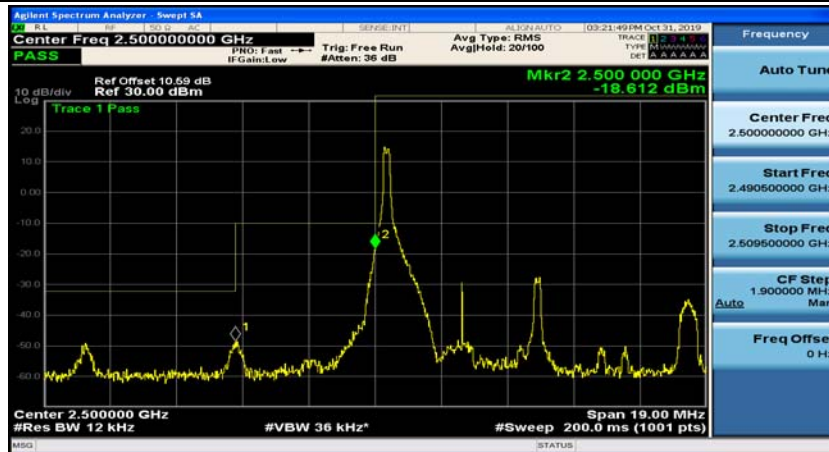

(Channel Bandwidth:20 MHz)_MCH_16QAM_100RB#0

(Channel Bandwidth:20 MHz)_HCH_16QAM_100RB#0

Appendix D: Band Edge

Test Graphs

Channel Bandwidth: 5 MHz

(Channel Bandwidth: 5 MHz)_LCH_QPSK_1RB#0

(Channel Bandwidth: 5 MHz)_LCH_QPSK_1RB#12