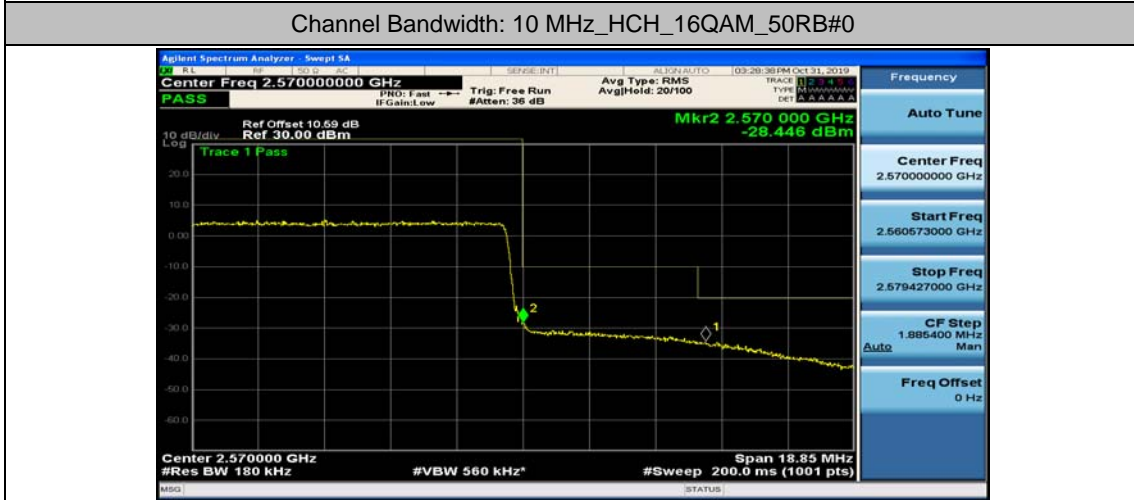

Channel Bandwidth: 10 MHz_HCH_16QAM_1RB#49

Channel Bandwidth: 10 MHz_HCH_16QAM_25RB#0

Channel Bandwidth: 10 MHz_HCH_16QAM_25RB#12

Channel Bandwidth: 10 MHz_HCH_16QAM_25RB#25

Channel Bandwidth: 15 MHz

(Channel Bandwidth:15 MHz)_LCH_QPSK_1RB#74