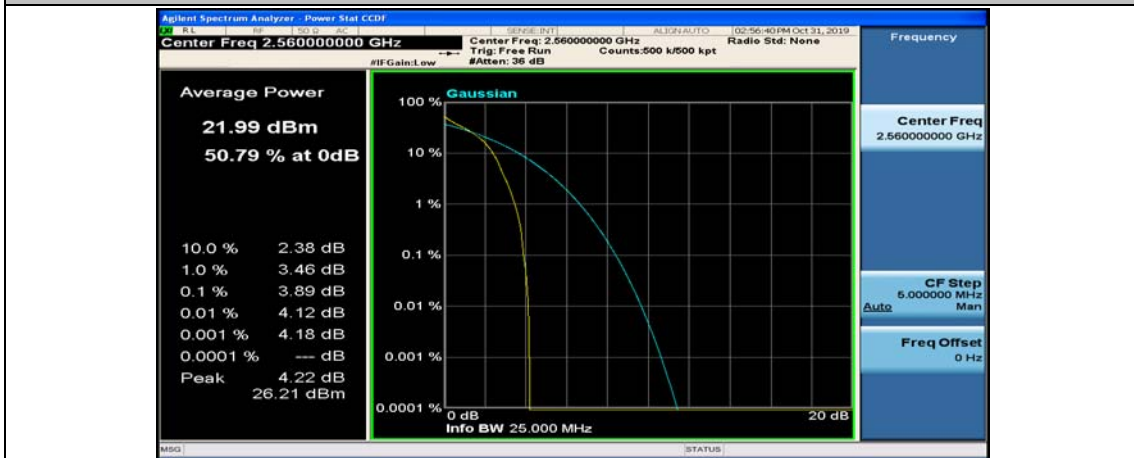

(Channel Bandwidth:20 MHz)_MCH_QPSK_50RB#0

(Channel Bandwidth:20 MHz)_MCH_QPSK_50RB#25

(Channel Bandwidth:20 MHz)_MCH_QPSK_50RB#50

(Channel Bandwidth:20 MHz)_MCH_QPSK_100RB#0

(Channel Bandwidth:20 MHz)_HCH_QPSK_1RB#0

(Channel Bandwidth:20 MHz)_HCH_QPSK_1RB#49

(Channel Bandwidth:20 MHz)_HCH_QPSK_1RB#99

(Channel Bandwidth:20 MHz)_HCH_QPSK_50RB#0

(Channel Bandwidth:20 MHz)_HCH_QPSK_50RB#25

(Channel Bandwidth:20 MHz)_HCH_QPSK_50RB#50