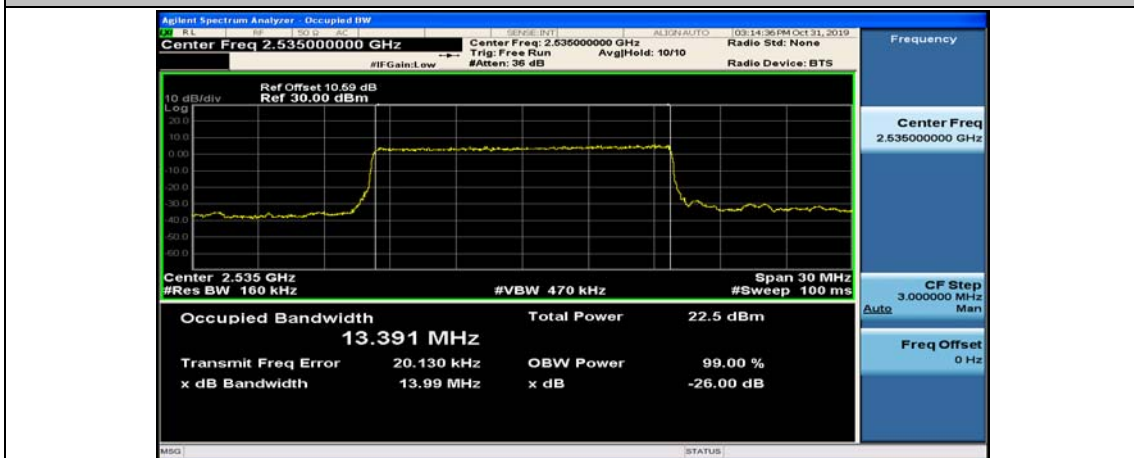

Channel Bandwidth: 10 MHz

Channel Bandwidth: 10 MHz_HCH_QPSK_50RB#0

Channel Bandwidth: 10 MHz_LCH_16QAM_50RB#0

Channel Bandwidth: 10 MHz_MCH_16QAM_50RB#0

Channel Bandwidth: 10 MHz_HCH_16QAM_50RB#0

Channel Bandwidth: 15 MHz

(Channel Bandwidth:15 MHz)_LCH_QPSK_75RB#0

(Channel Bandwidth:15 MHz)_MCH_QPSK_75RB#0

(Channel Bandwidth:15 MHz)_HCH_QPSK_75RB#0

(Channel Bandwidth:15 MHz)_LCH_16QAM_75RB#0

(Channel Bandwidth:15 MHz)_MCH_16QAM_75RB#0