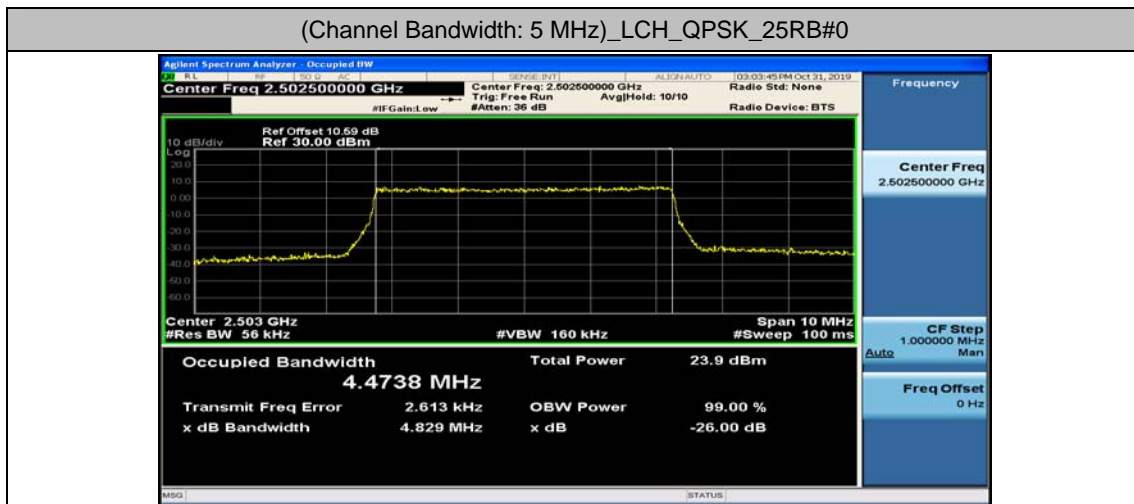

Channel Bandwidth: 20 MHz

Channel Bandwidth: 20 MHz						
Modulation	Channel	RB Configuration		Occupied Bandwidth (MHz)	26dB Bandwidth (MHz)	Verdict
		Size	Offset			
QPSK	LCH	100	0	17.823	18.59	PASS
	MCH	100	0	17.872	18.56	PASS
	HCH	100	0	17.911	18.62	PASS
16QAM	LCH	100	0	17.842	18.60	PASS
	MCH	100	0	17.875	18.71	PASS
	HCH	100	0	17.894	18.64	PASS

Test Graphs

Channel Bandwidth: 5 MHz