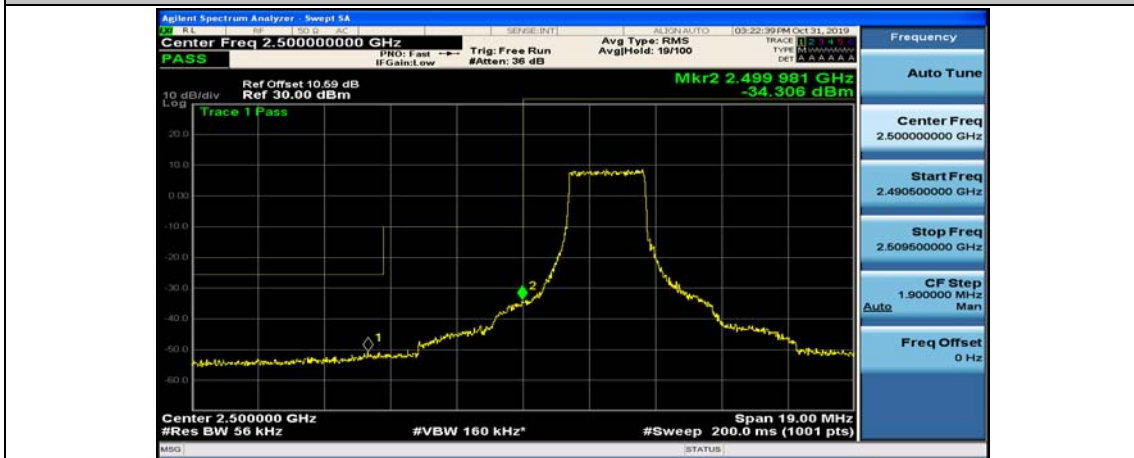

(Channel Bandwidth: 5 MHz)_LCH_QPSK_12RB#6