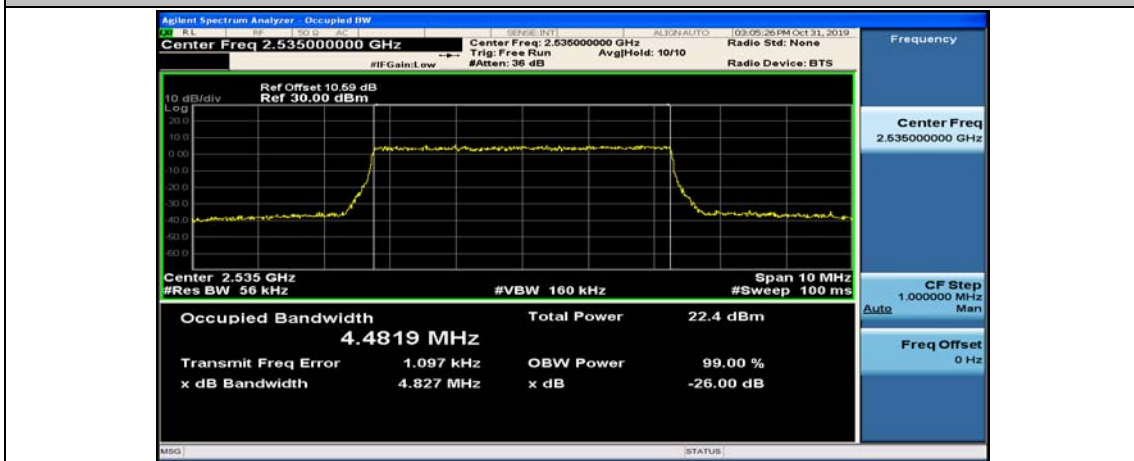

Test Graphs

Channel Bandwidth: 5 MHz

(Channel Bandwidth: 5 MHz)_HCH_QPSK_25RB#0

(Channel Bandwidth: 5 MHz)_LCH_16QAM_25RB#0

(Channel Bandwidth: 5 MHz)_MCH_16QAM_25RB#0

(Channel Bandwidth: 5 MHz)_HCH_16QAM_25RB#0