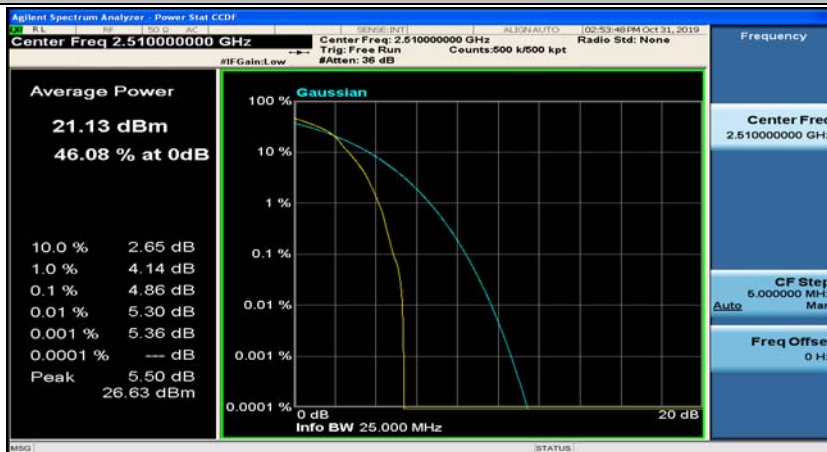

(Channel Bandwidth:20 MHz)_HCH_QPSK_100RB#0

(Channel Bandwidth:20 MHz)_LCH_16QAM_1RB#0

(Channel Bandwidth:20 MHz)_LCH_16QAM_1RB#49

(Channel Bandwidth:20 MHz)_LCH_16QAM_1RB#99

(Channel Bandwidth:20 MHz)_LCH_16QAM_50RB#0