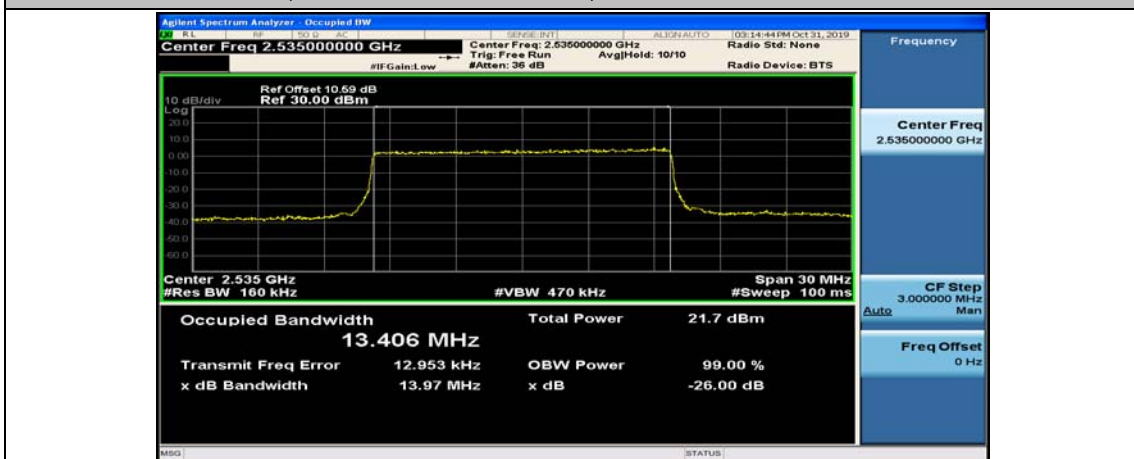

(Channel Bandwidth:15 MHz)_LCH_QPSK_75RB#0

(Channel Bandwidth:15 MHz)_MCH_QPSK_75RB#0

(Channel Bandwidth:15 MHz)_HCH_QPSK_75RB#0

(Channel Bandwidth:15 MHz)_LCH_16QAM_75RB#0

(Channel Bandwidth:15 MHz)_MCH_16QAM_75RB#0