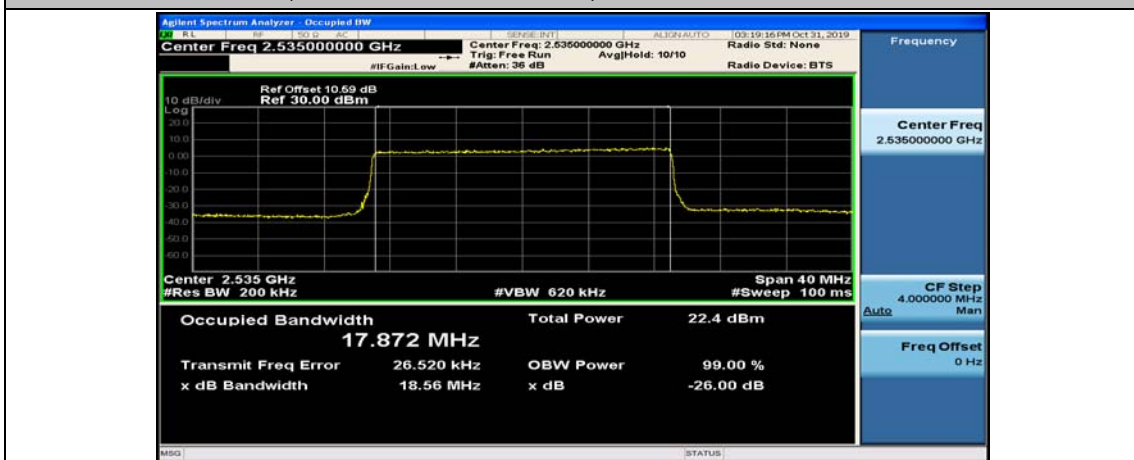

(Channel Bandwidth:15 MHz)_HCH_16QAM_75RB#0

Channel Bandwidth: 20 MHz

(Channel Bandwidth:20 MHz)_LCH_QPSK_100RB#0

(Channel Bandwidth:20 MHz)_MCH_QPSK_100RB#0

(Channel Bandwidth:20 MHz)_HCH_QPSK_100RB#0

(Channel Bandwidth:20 MHz)_LCH_16QAM_100RB#0