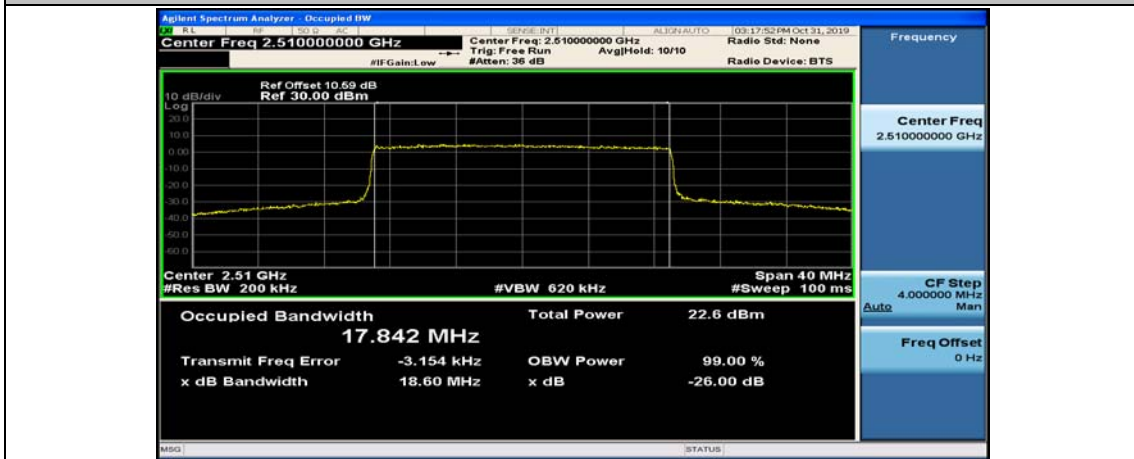

(Channel Bandwidth:15 MHz)_HCH_16QAM_75RB#0

Channel Bandwidth: 20 MHz

(Channel Bandwidth:20 MHz)_LCH_QPSK_100RB#0

(Channel Bandwidth:20 MHz)_MCH_QPSK_100RB#0

(Channel Bandwidth:20 MHz)_HCH_QPSK_100RB#0

(Channel Bandwidth:20 MHz)_LCH_16QAM_100RB#0