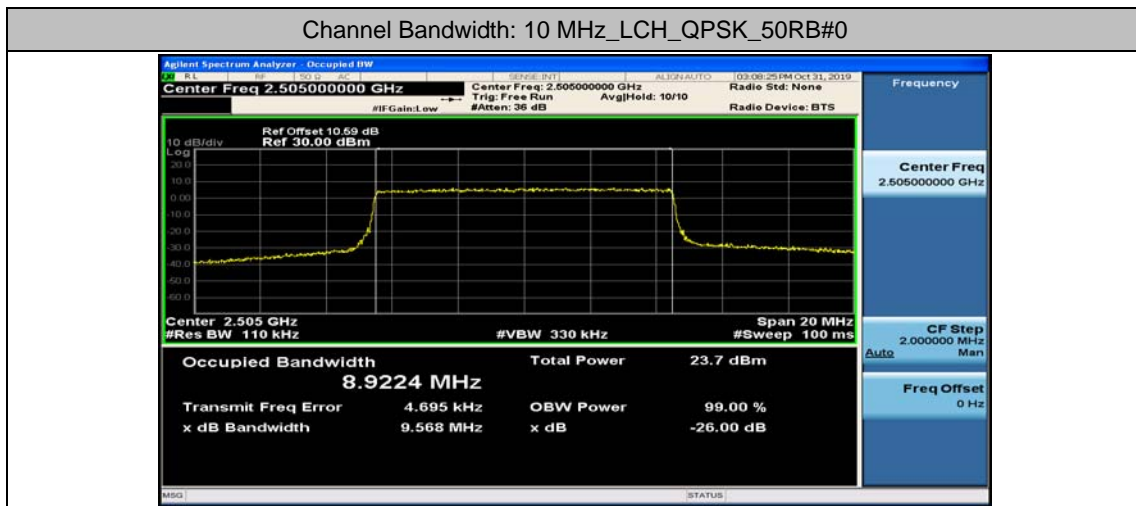

Channel Bandwidth: 10 MHz