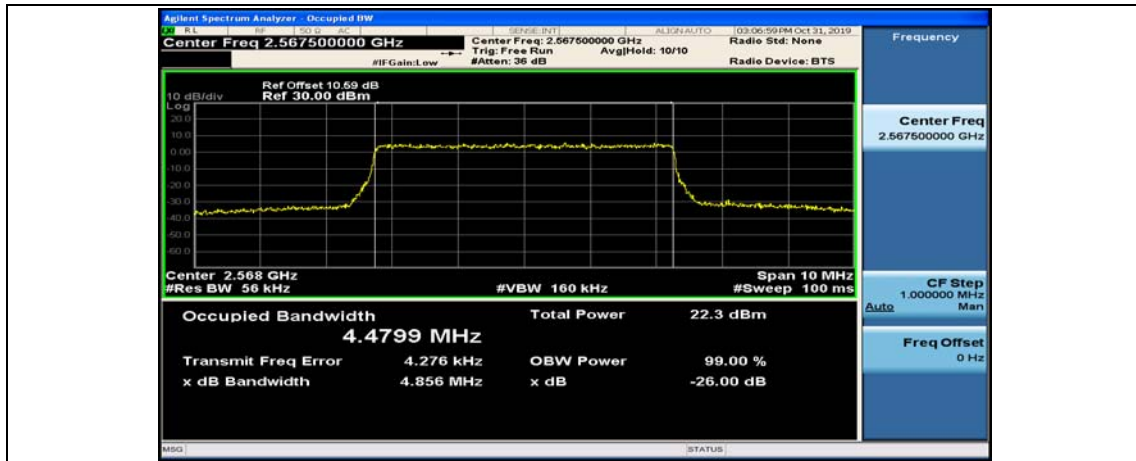

Test Graphs

Channel Bandwidth: 5 MHz

(Channel Bandwidth: 5 MHz)_HCH_QPSK_25RB#0

(Channel Bandwidth: 5 MHz)_LCH_16QAM_25RB#0

(Channel Bandwidth: 5 MHz)_MCH_16QAM_25RB#0

(Channel Bandwidth: 5 MHz)_HCH_16QAM_25RB#0