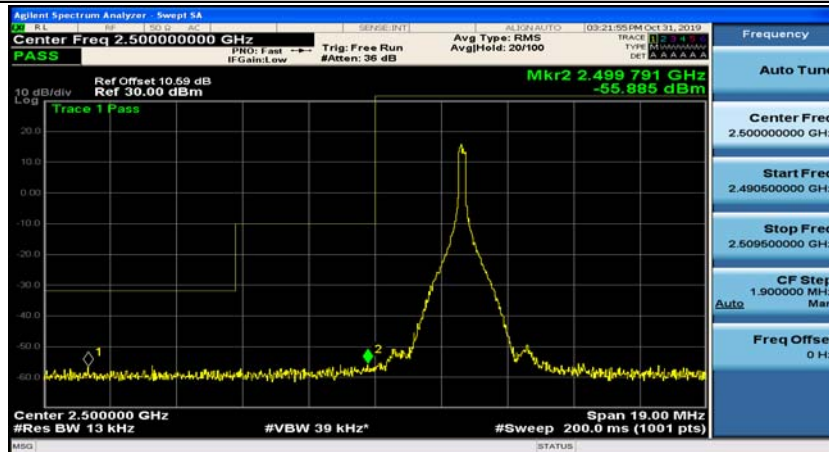

(Channel Bandwidth:20 MHz)_MCH_16QAM_100RB#0

(Channel Bandwidth:20 MHz)_HCH_16QAM_100RB#0

Appendix D: Band Edge

Test Graphs

Channel Bandwidth: 5 MHz

(Channel Bandwidth: 5 MHz)_LCH_QPSK_1RB#0

(Channel Bandwidth: 5 MHz)_LCH_QPSK_1RB#12