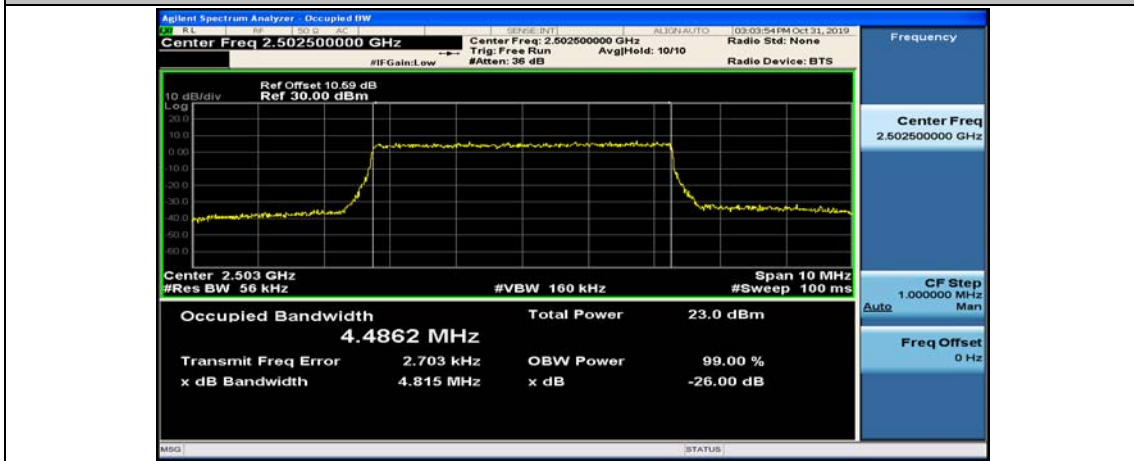

Test Graphs

Channel Bandwidth: 5 MHz

(Channel Bandwidth: 5 MHz)_HCH_QPSK_25RB#0

(Channel Bandwidth: 5 MHz)_LCH_16QAM_25RB#0

(Channel Bandwidth: 5 MHz)_MCH_16QAM_25RB#0

(Channel Bandwidth: 5 MHz)_HCH_16QAM_25RB#0