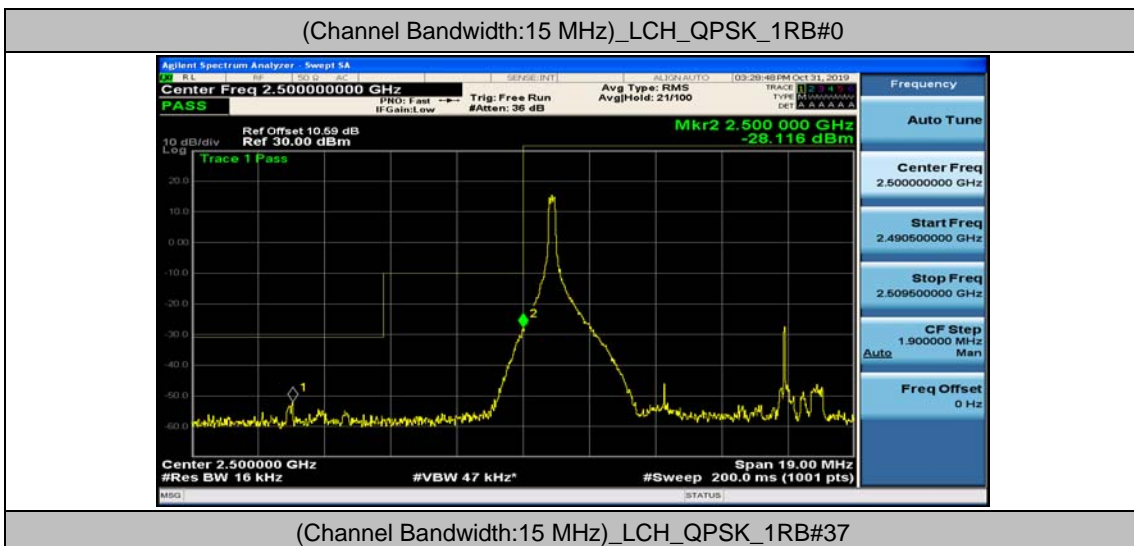

Channel Bandwidth: 10 MHz_HCH_16QAM_1RB#49

Channel Bandwidth: 10 MHz_HCH_16QAM_25RB#0

Channel Bandwidth: 10 MHz_HCH_16QAM_25RB#12

Channel Bandwidth: 10 MHz_HCH_16QAM_25RB#25

Channel Bandwidth: 15 MHz

(Channel Bandwidth:15 MHz)_LCH_QPSK_1RB#74