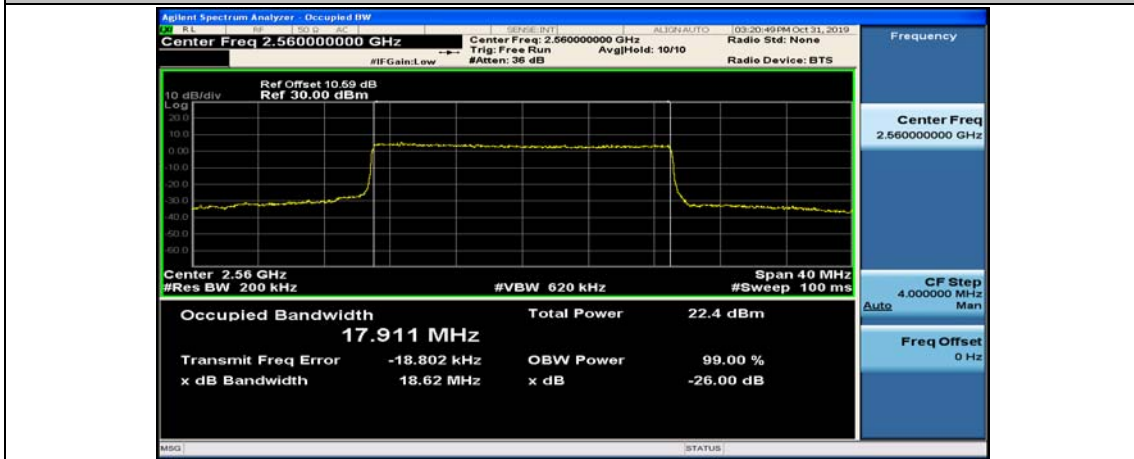

(Channel Bandwidth:15 MHz)_HCH_16QAM_75RB#0

Channel Bandwidth: 20 MHz

(Channel Bandwidth:20 MHz)_LCH_QPSK_100RB#0

(Channel Bandwidth:20 MHz)_MCH_QPSK_100RB#0

(Channel Bandwidth:20 MHz)_HCH_QPSK_100RB#0

(Channel Bandwidth:20 MHz)_LCH_16QAM_100RB#0