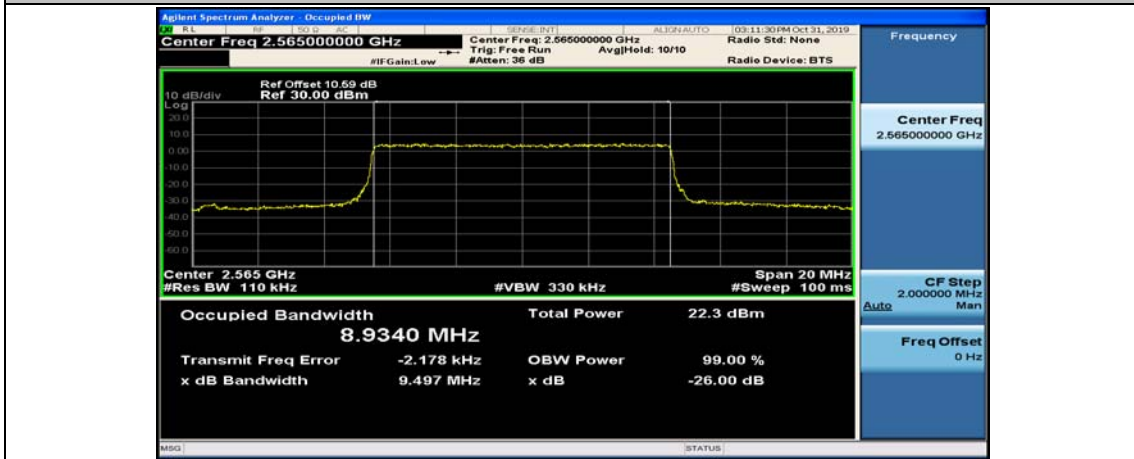

Channel Bandwidth: 10 MHz_HCH_QPSK_50RB#0