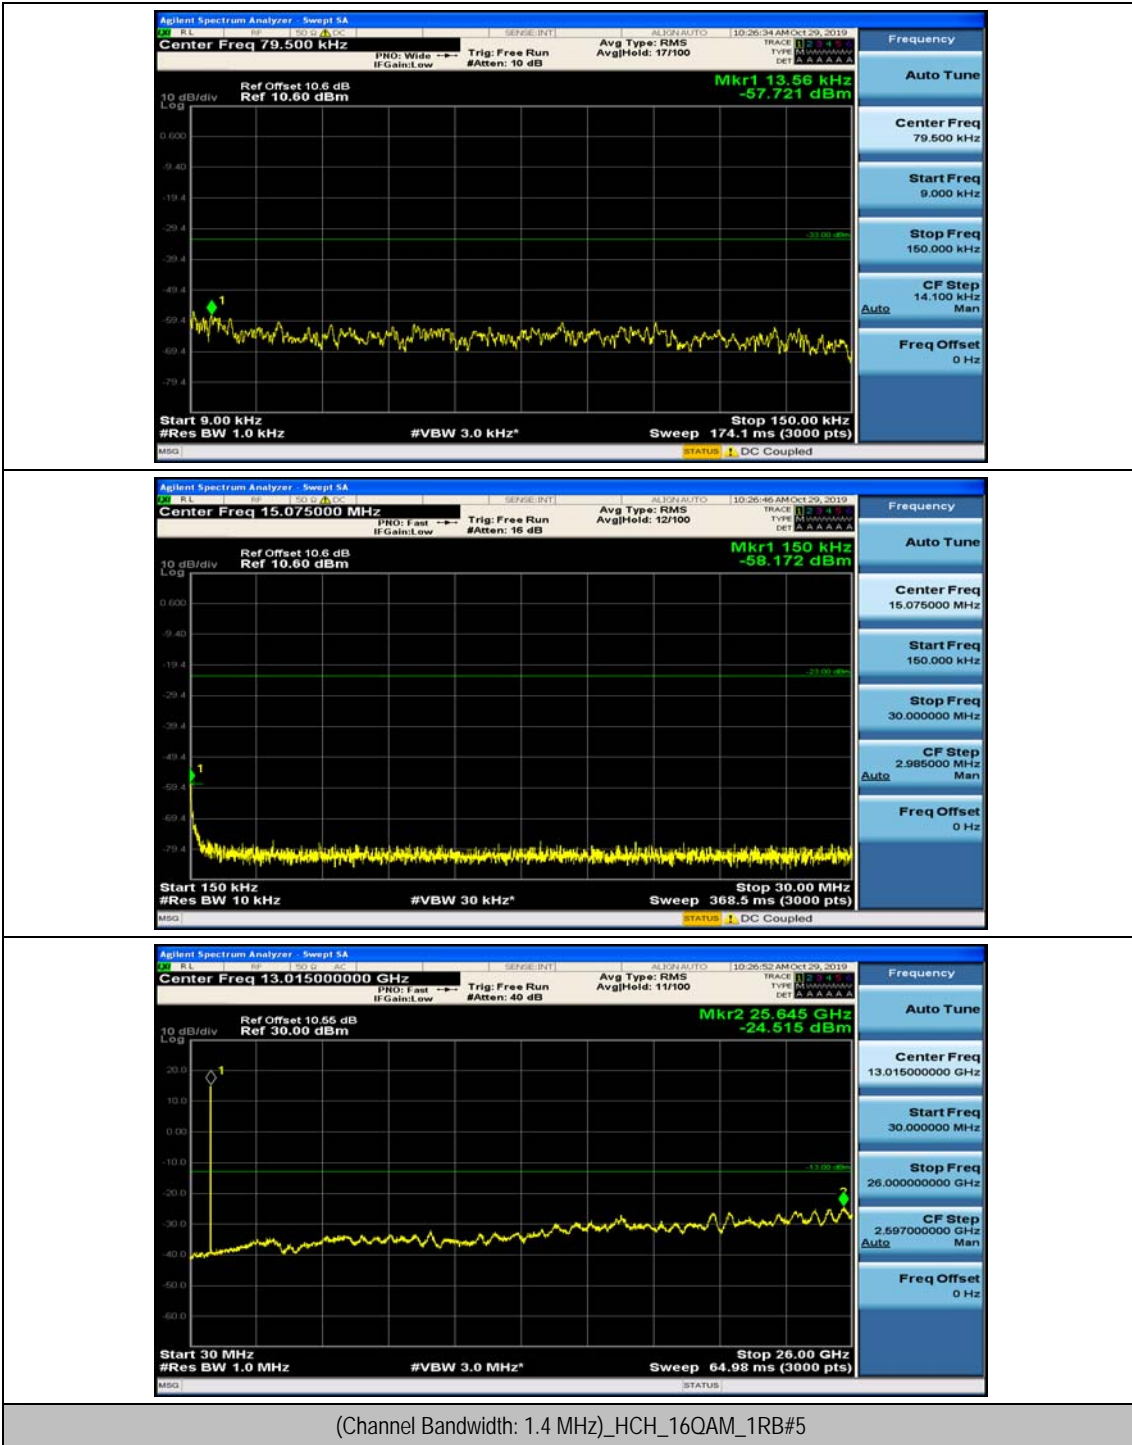

(Channel Bandwidth: 1.4 MHz)_HCH_16QAM_1RB#3