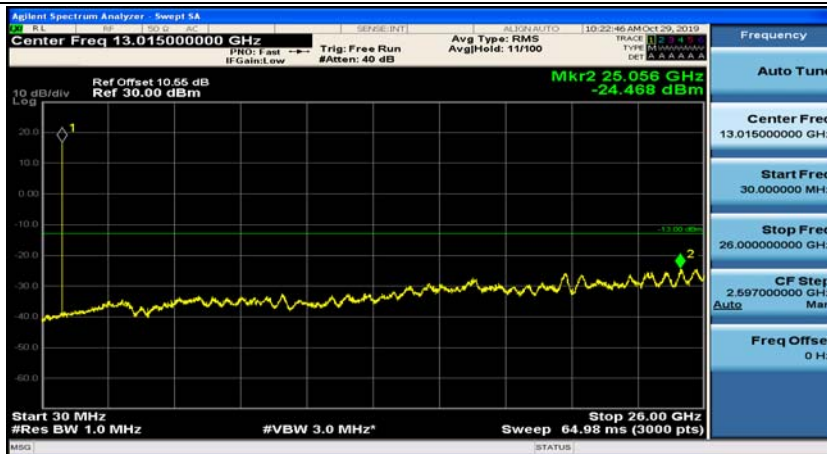

Appendix E: Conducted Spurious Emission

Test Graphs

Channel Bandwidth: 1.4 MHz

(Channel Bandwidth: 1.4 MHz)_MCH_QPSK_1RB#0

(Channel Bandwidth: 1.4 MHz)_MCH_QPSK_1RB#3

(Channel Bandwidth: 1.4 MHz)_HCH_QPSK_1RB#0