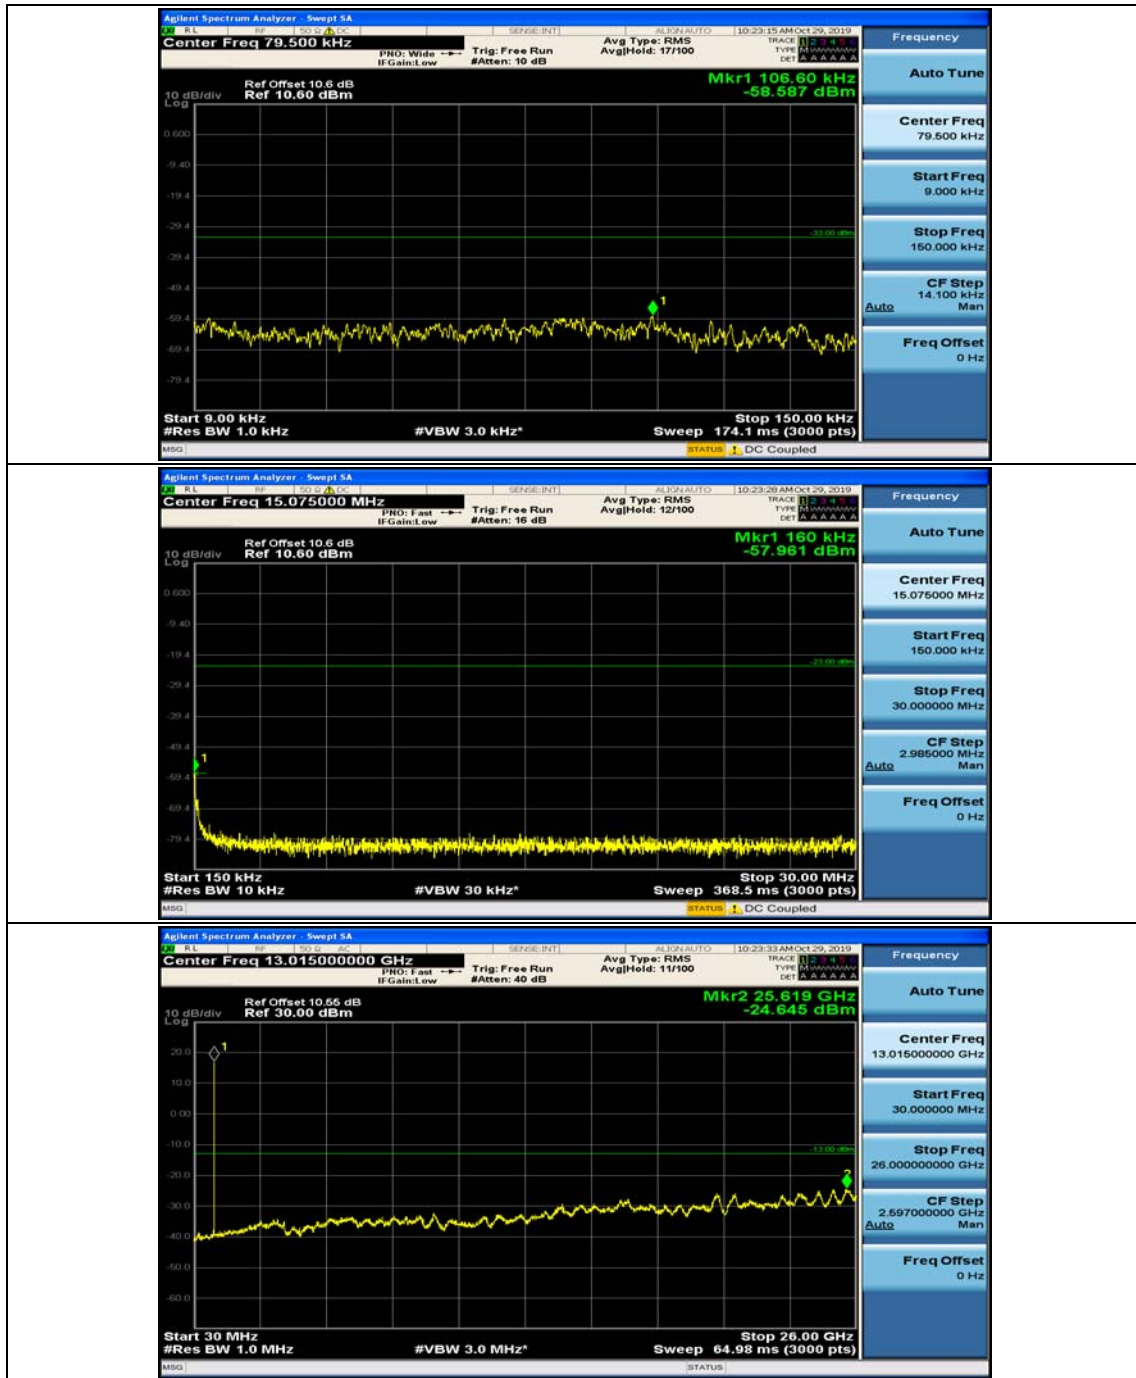

Appendix E: Conducted Spurious Emission

Test Graphs

Channel Bandwidth: 1.4 MHz

(Channel Bandwidth: 1.4 MHz)_MCH_QPSK_1RB#0

(Channel Bandwidth: 1.4 MHz)_MCH_QPSK_1RB#3

(Channel Bandwidth: 1.4 MHz)_HCH_QPSK_1RB#0