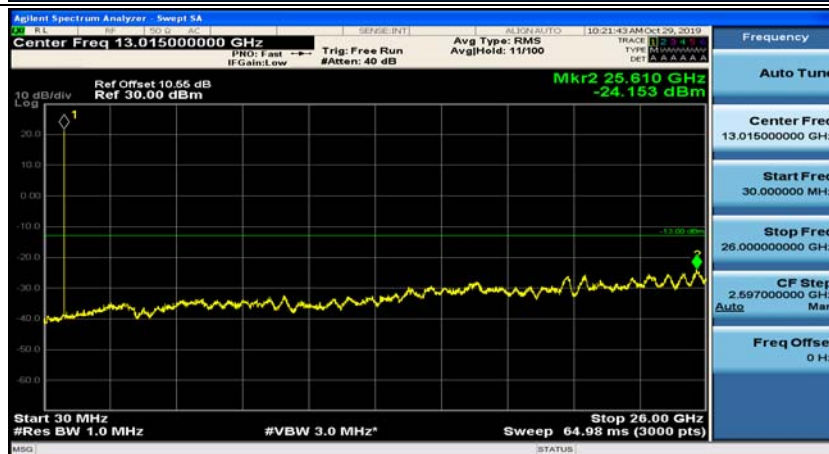

(Channel Bandwidth: 1.4 MHz)_LCH_16QAM_1RB#0