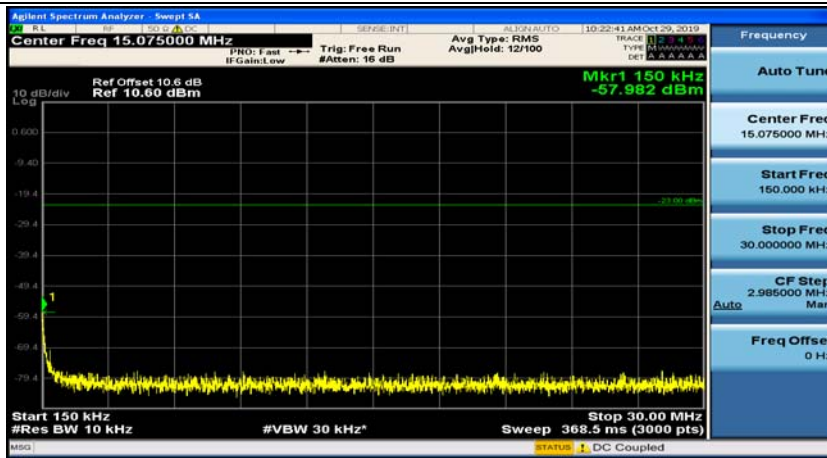

Appendix E: Conducted Spurious Emission

Test Graphs

Channel Bandwidth: 1.4 MHz

(Channel Bandwidth: 1.4 MHz)_MCH_QPSK_1RB#0

(Channel Bandwidth: 1.4 MHz)_MCH_QPSK_1RB#3

(Channel Bandwidth: 1.4 MHz)_HCH_QPSK_1RB#0