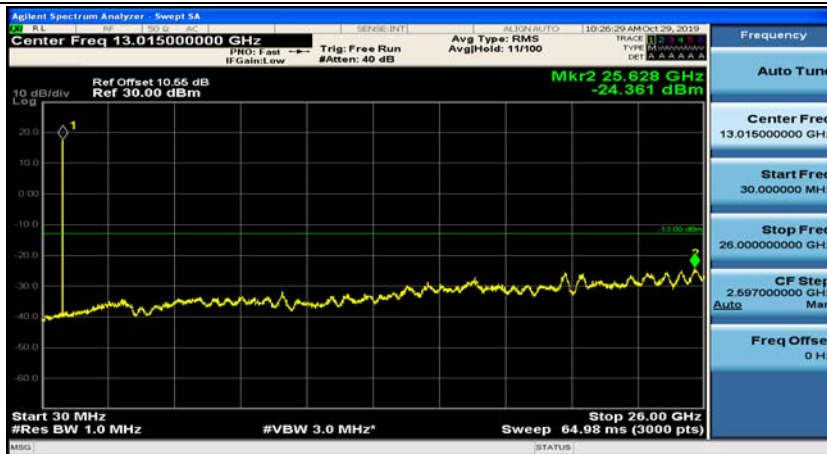

(Channel Bandwidth: 1.4 MHz)_HCH_16QAM_1RB#0