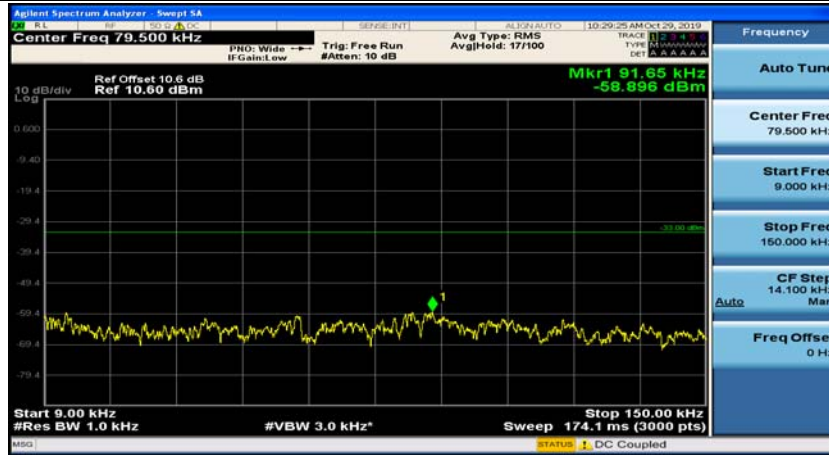

(Channel Bandwidth: 1.4 MHz)_HCH_16QAM_1RB#0

(Channel Bandwidth: 1.4 MHz)_HCH_16QAM_1RB#3

Channel Bandwidth: 3 MHz

(Channel Bandwidth: 3 MHz)_MCH_QPSK_1RB#0

(Channel Bandwidth: 3 MHz)_MCH_QPSK_1RB#7

(Channel Bandwidth: 3 MHz)_HCH_QPSK_1RB#0