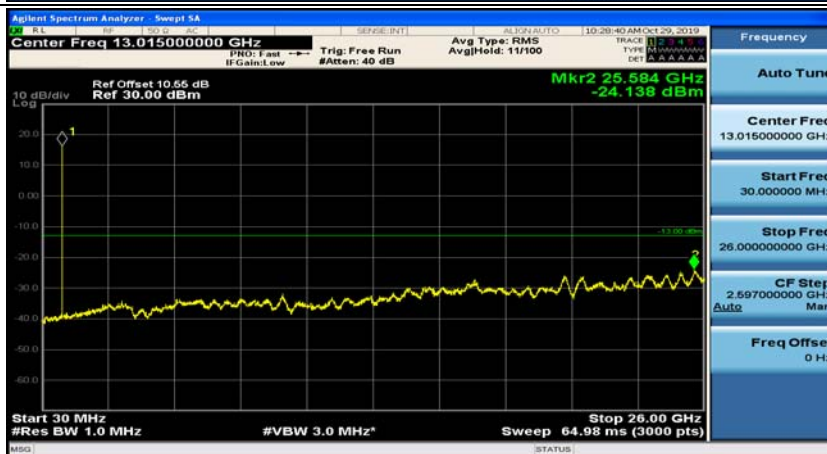

(Channel Bandwidth: 3 MHz)_LCH_16QAM_1RB#0

(Channel Bandwidth: 3 MHz)_LCH_16QAM_1RB#7