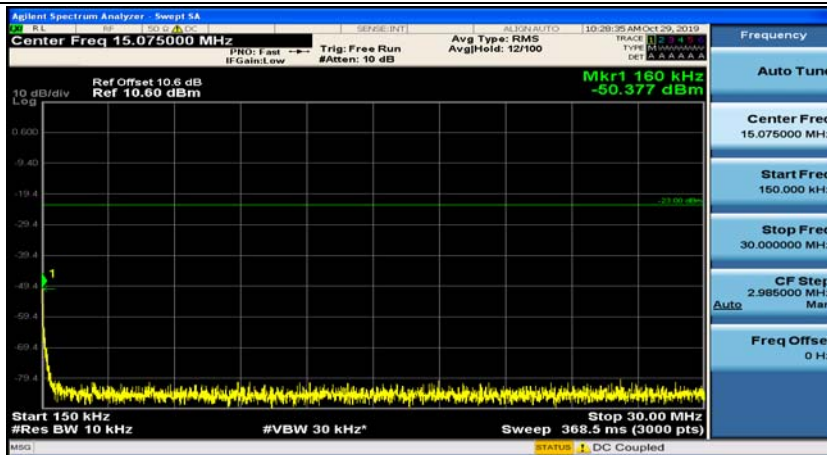

(Channel Bandwidth: 3 MHz)_LCH_16QAM_1RB#0

(Channel Bandwidth: 3 MHz)_LCH_16QAM_1RB#7