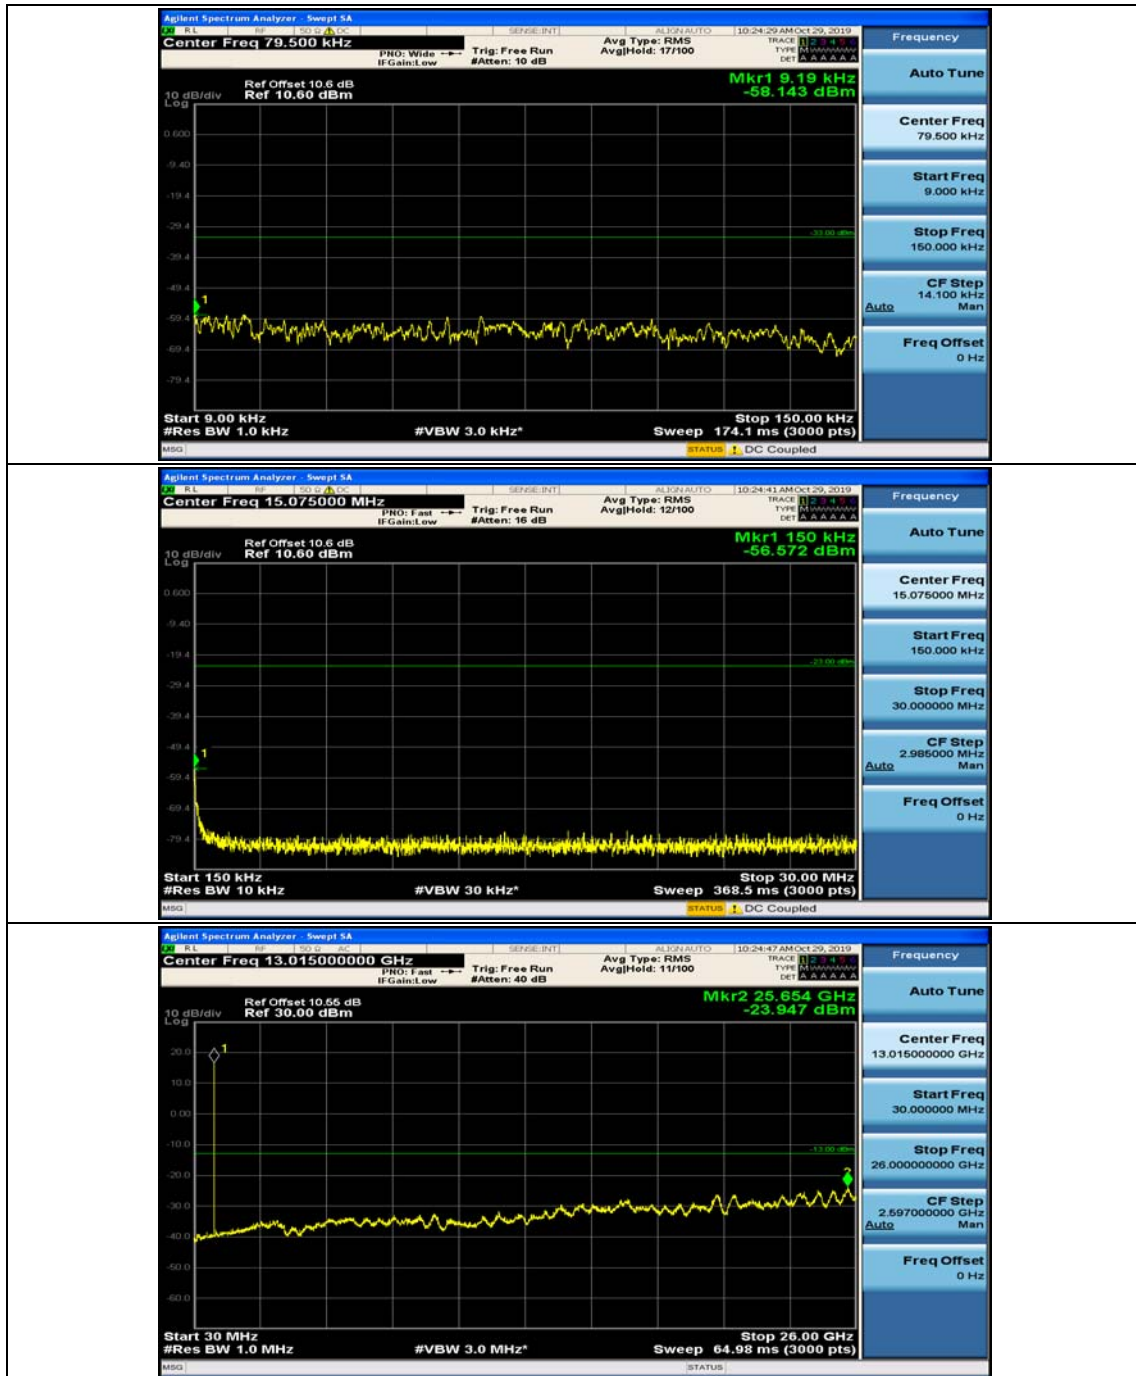

Appendix E: Conducted Spurious Emission

Test Graphs

Channel Bandwidth: 1.4 MHz

(Channel Bandwidth: 1.4 MHz)_MCH_QPSK_1RB#0

(Channel Bandwidth: 1.4 MHz)_MCH_QPSK_1RB#3

(Channel Bandwidth: 1.4 MHz)_HCH_QPSK_1RB#0

(Channel Bandwidth: 1.4 MHz)_HCH_QPSK_1RB#3

(Channel Bandwidth: 1.4 MHz)_LCH_16QAM_1RB#0

(Channel Bandwidth: 1.4 MHz)_LCH_16QAM_1RB#3

(Channel Bandwidth: 1.4 MHz)_MCH_16QAM_1RB#0

(Channel Bandwidth: 1.4 MHz)_MCH_16QAM_1RB#3