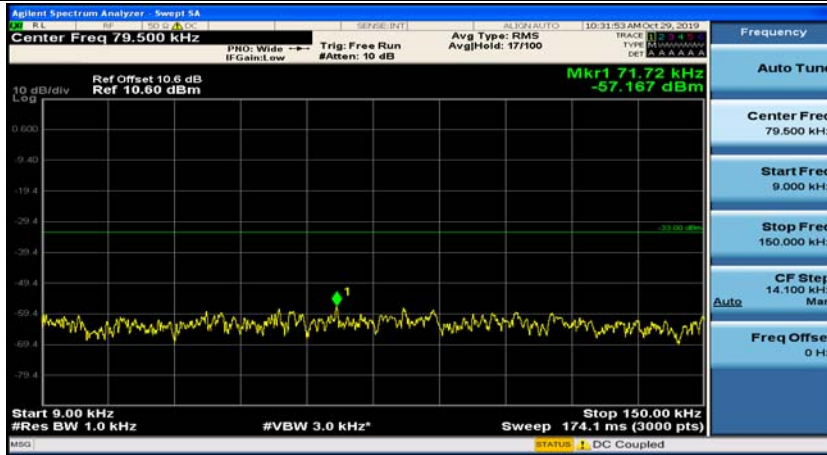

(Channel Bandwidth: 1.4 MHz)_HCH_16QAM_1RB#0

(Channel Bandwidth: 1.4 MHz)_HCH_16QAM_1RB#3

Channel Bandwidth: 3 MHz

(Channel Bandwidth: 3 MHz)_MCH_QPSK_1RB#0

(Channel Bandwidth: 3 MHz)_MCH_QPSK_1RB#7

(Channel Bandwidth: 3 MHz)_HCH_QPSK_1RB#0