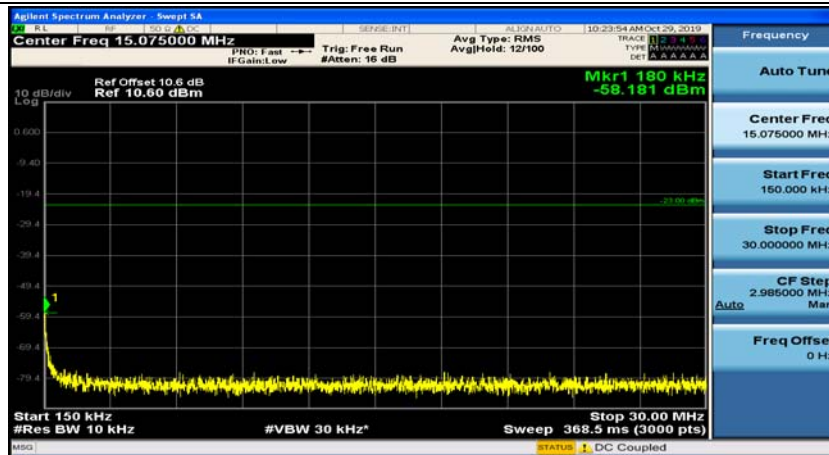

(Channel Bandwidth: 1.4 MHz)_HCH_QPSK_1RB#3

(Channel Bandwidth: 1.4 MHz)_LCH_16QAM_1RB#0

(Channel Bandwidth: 1.4 MHz)_LCH_16QAM_1RB#3

(Channel Bandwidth: 1.4 MHz)_MCH_16QAM_1RB#0

(Channel Bandwidth: 1.4 MHz)_MCH_16QAM_1RB#3