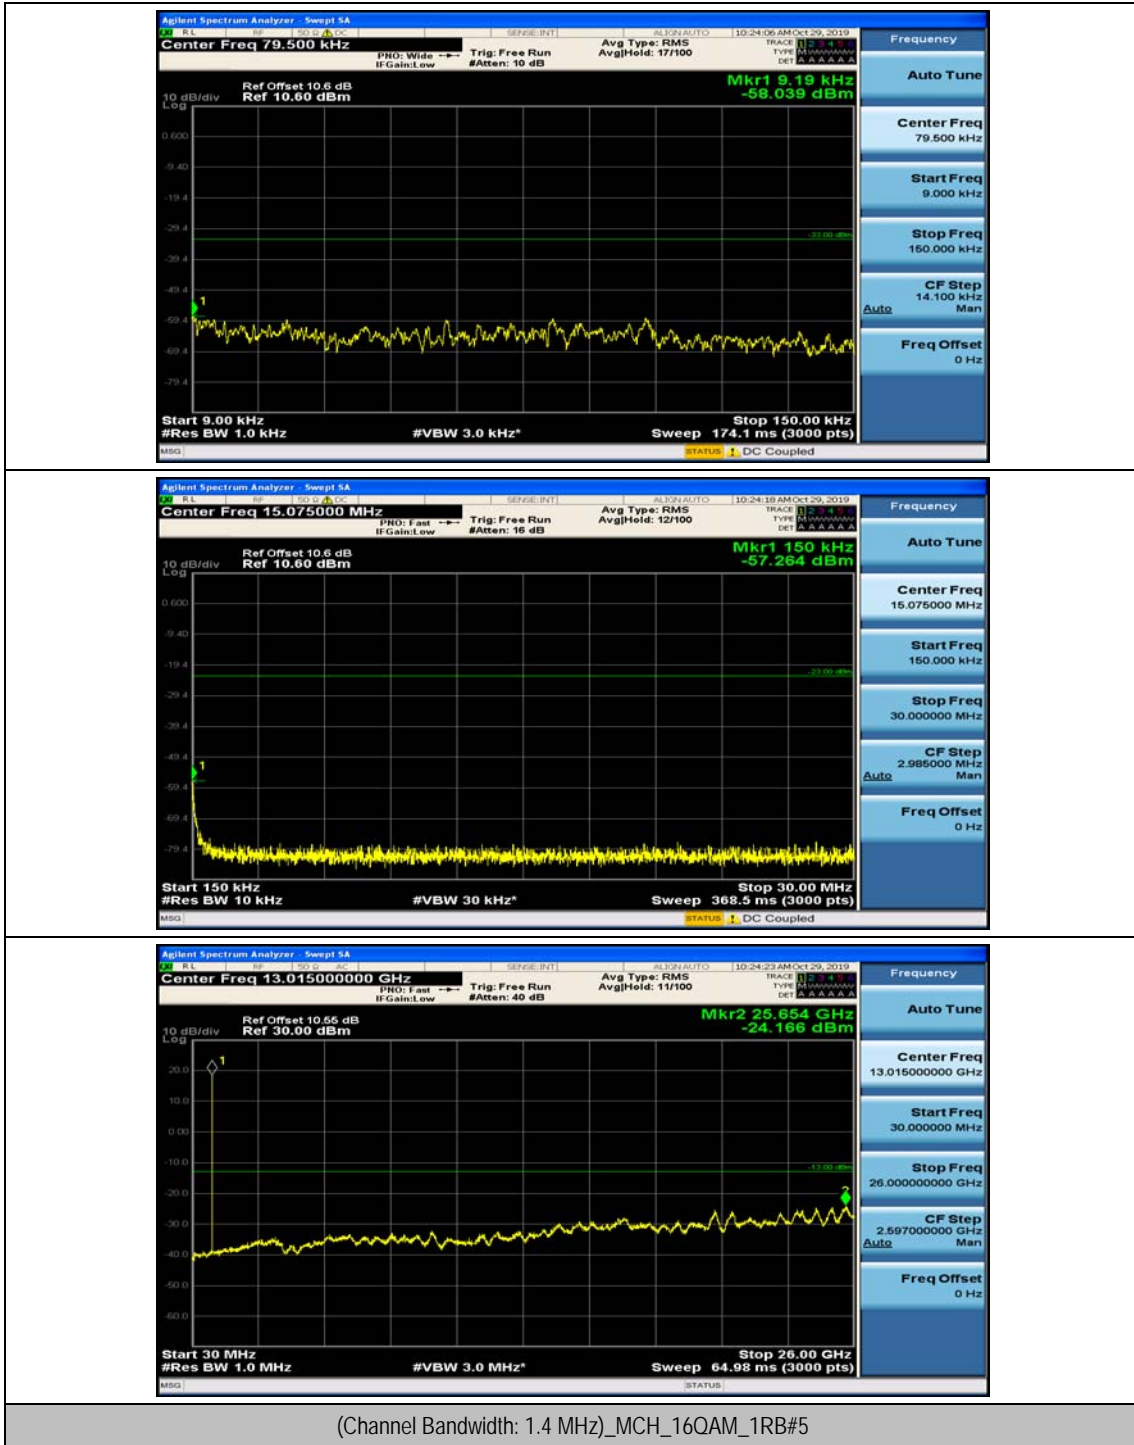

Appendix E: Conducted Spurious Emission

Test Graphs

Channel Bandwidth: 1.4 MHz

(Channel Bandwidth: 1.4 MHz)_MCH_QPSK_1RB#0

(Channel Bandwidth: 1.4 MHz)_MCH_QPSK_1RB#3

(Channel Bandwidth: 1.4 MHz)_HCH_QPSK_1RB#0

(Channel Bandwidth: 1.4 MHz)_HCH_QPSK_1RB#3

(Channel Bandwidth: 1.4 MHz)_LCH_16QAM_1RB#0

(Channel Bandwidth: 1.4 MHz)_LCH_16QAM_1RB#3

(Channel Bandwidth: 1.4 MHz)_MCH_16QAM_1RB#0

(Channel Bandwidth: 1.4 MHz)_MCH_16QAM_1RB#3