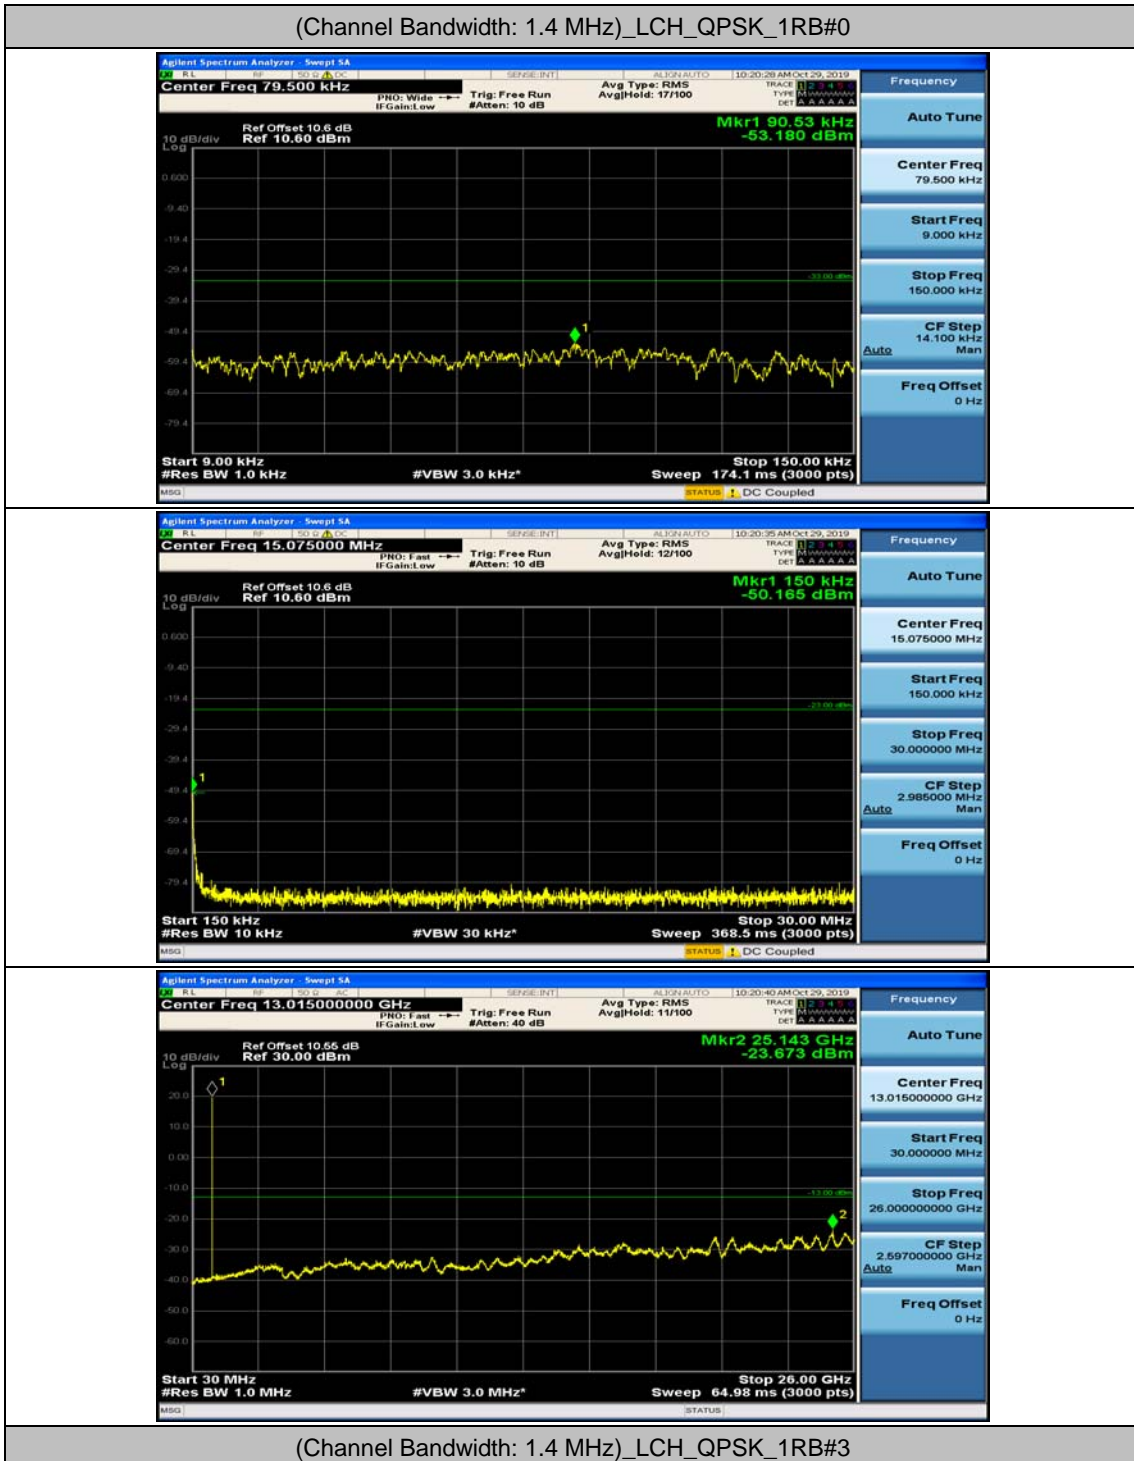

Channel Bandwidth: 10 MHz_HCH_16QAM_1RB#49

Channel Bandwidth: 10 MHz_HCH_16QAM_25RB#0

Channel Bandwidth: 10 MHz_HCH_16QAM_25RB#12

Channel Bandwidth: 10 MHz_HCH_16QAM_25RB#25

Channel Bandwidth: 10 MHz_HCH_16QAM_50RB#0

Appendix E: Conducted Spurious Emission

Test Graphs

Channel Bandwidth: 1.4 MHz

(Channel Bandwidth: 1.4 MHz)_MCH_QPSK_1RB#0

(Channel Bandwidth: 1.4 MHz)_MCH_QPSK_1RB#3

(Channel Bandwidth: 1.4 MHz)_HCH_QPSK_1RB#0