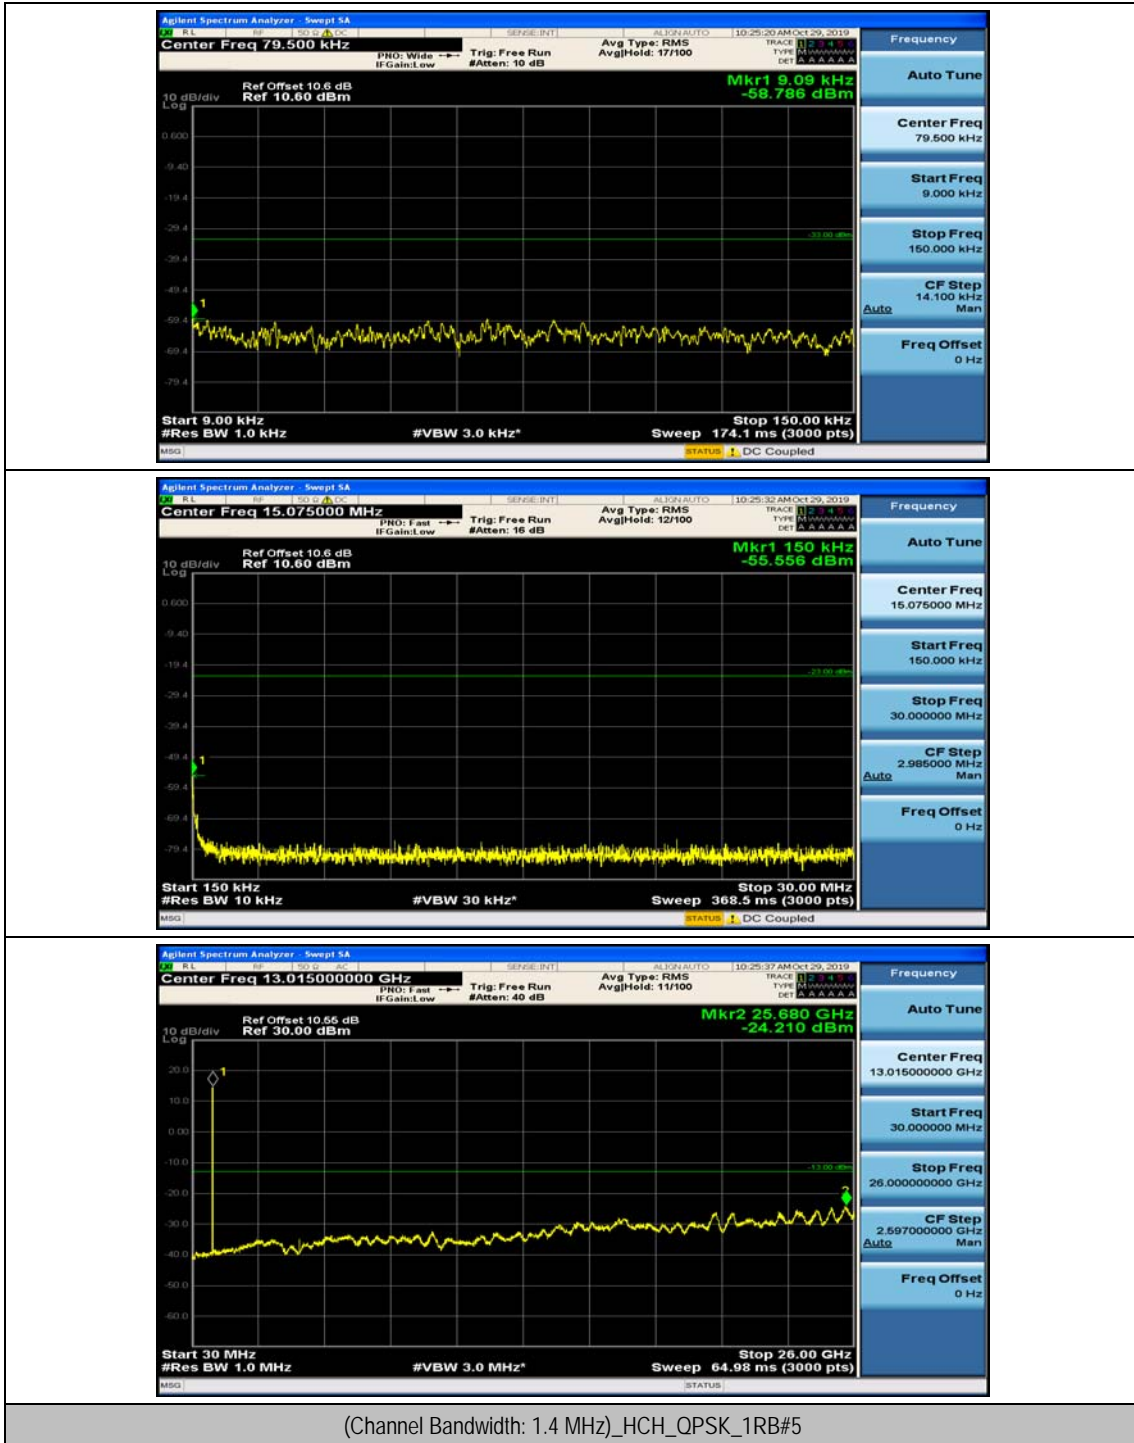

(Channel Bandwidth: 1.4 MHz)_HCH_QPSK_1RB#3