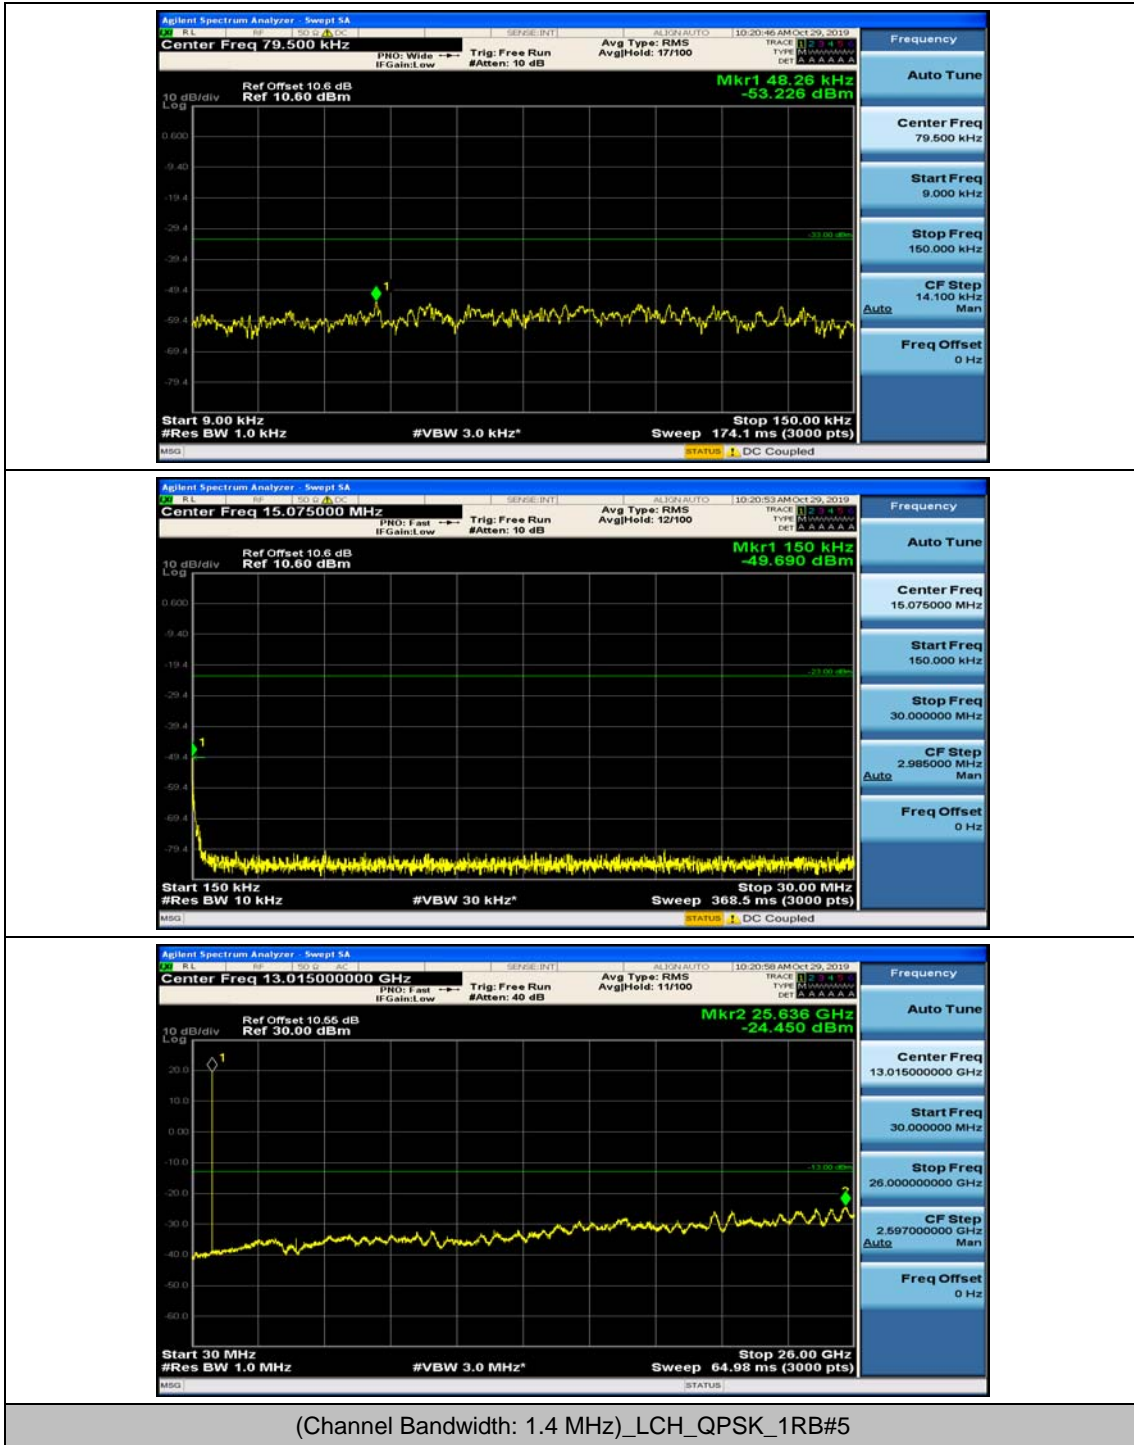

Channel Bandwidth: 10 MHz_HCH_16QAM_1RB#49

Channel Bandwidth: 10 MHz_HCH_16QAM_25RB#0

Channel Bandwidth: 10 MHz_HCH_16QAM_25RB#12

Channel Bandwidth: 10 MHz_HCH_16QAM_25RB#25

Channel Bandwidth: 10 MHz_HCH_16QAM_50RB#0

Appendix E: Conducted Spurious Emission

Test Graphs

Channel Bandwidth: 1.4 MHz

(Channel Bandwidth: 1.4 MHz)_MCH_QPSK_1RB#0

(Channel Bandwidth: 1.4 MHz)_MCH_QPSK_1RB#3

(Channel Bandwidth: 1.4 MHz)_HCH_QPSK_1RB#0