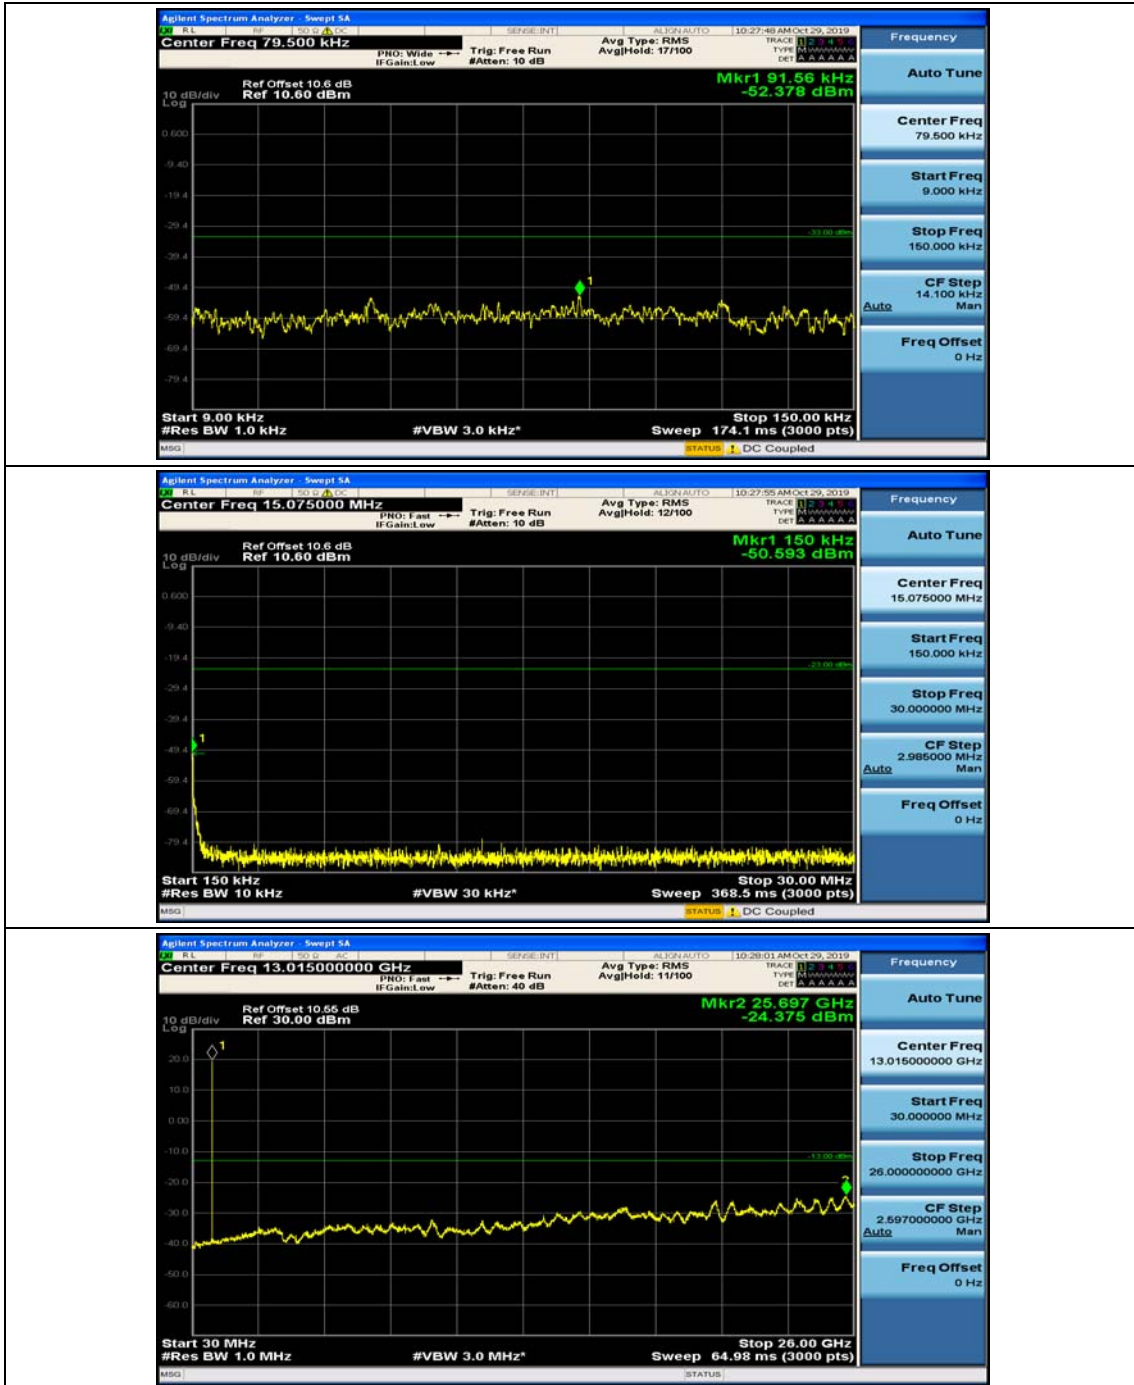

(Channel Bandwidth: 1.4 MHz)_HCH_16QAM_1RB#0

(Channel Bandwidth: 1.4 MHz)_HCH_16QAM_1RB#3

Channel Bandwidth: 3 MHz

(Channel Bandwidth: 3 MHz)_MCH_QPSK_1RB#0

(Channel Bandwidth: 3 MHz)_MCH_QPSK_1RB#7

(Channel Bandwidth: 3 MHz)_HCH_QPSK_1RB#0