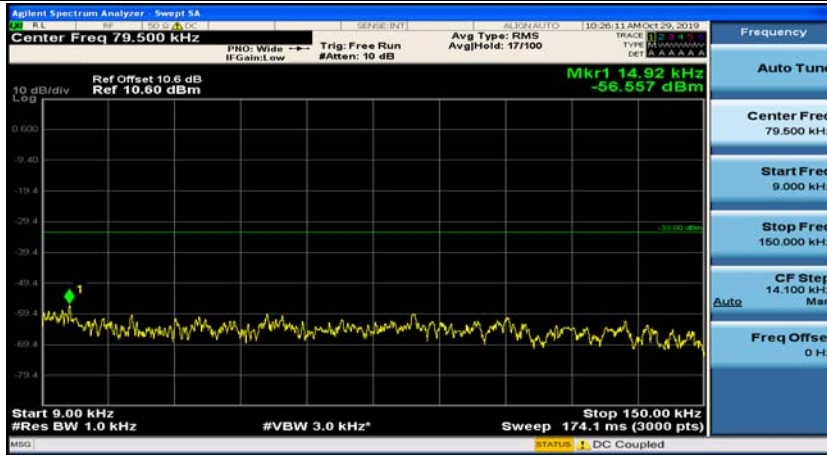

(Channel Bandwidth: 1.4 MHz)_HCH_16QAM_1RB#0