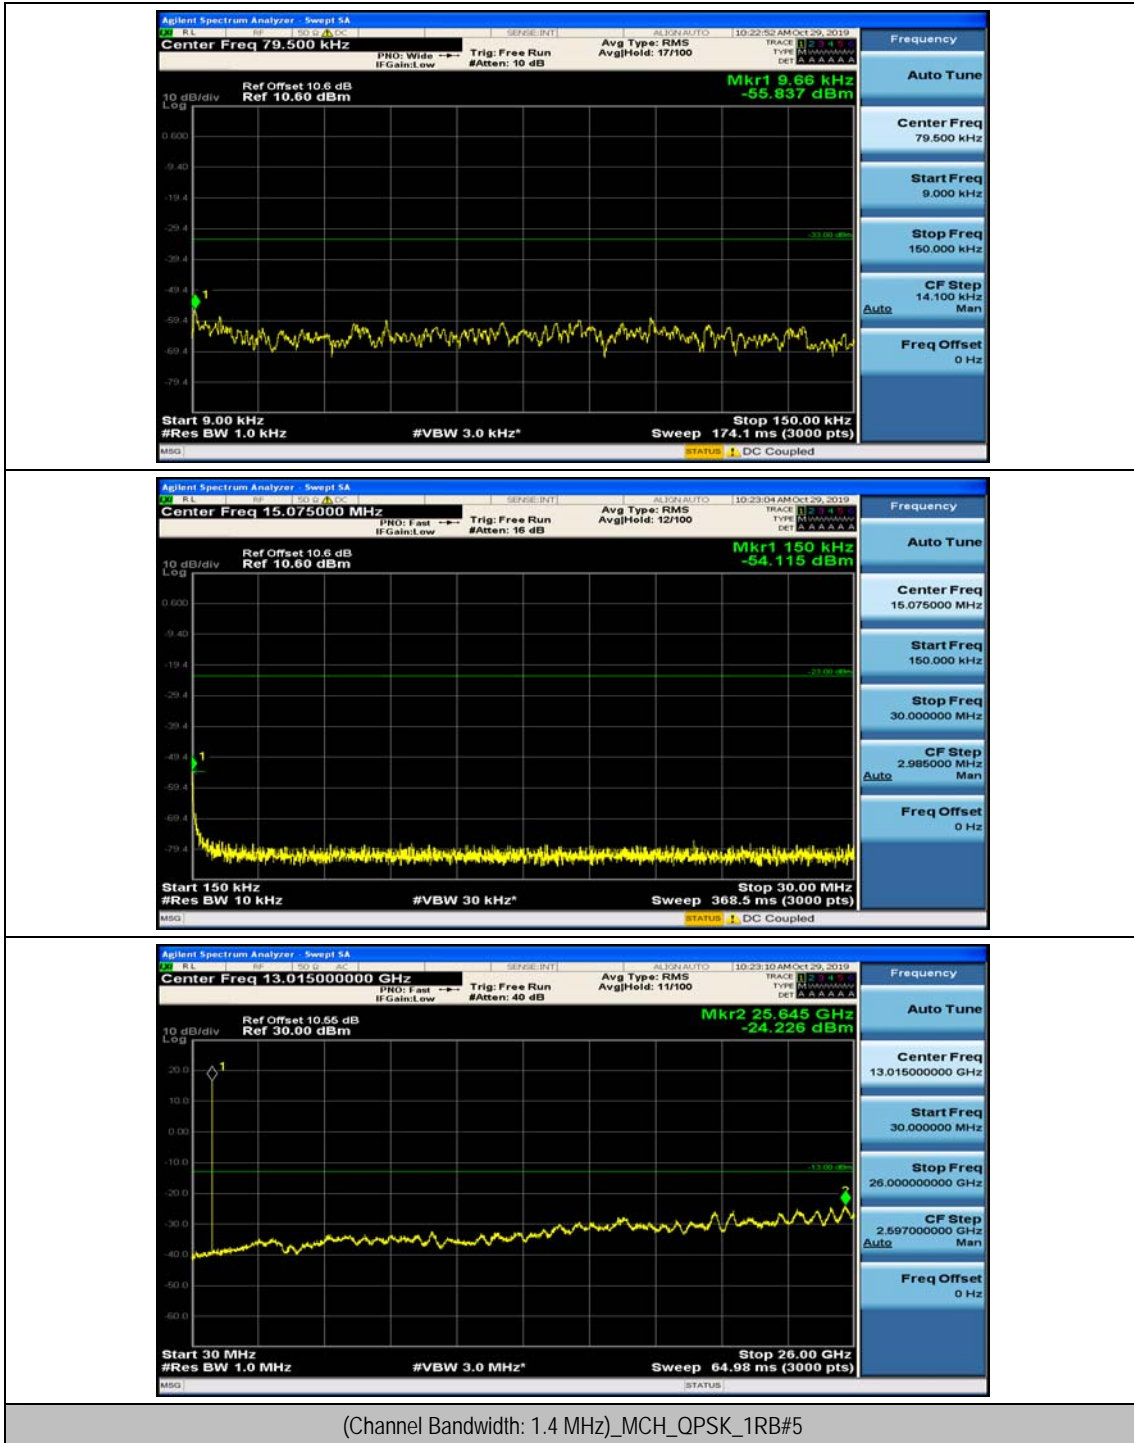

Appendix E: Conducted Spurious Emission

Test Graphs

Channel Bandwidth: 1.4 MHz

(Channel Bandwidth: 1.4 MHz)_MCH_QPSK_1RB#0

(Channel Bandwidth: 1.4 MHz)_MCH_QPSK_1RB#3

(Channel Bandwidth: 1.4 MHz)_HCH_QPSK_1RB#0