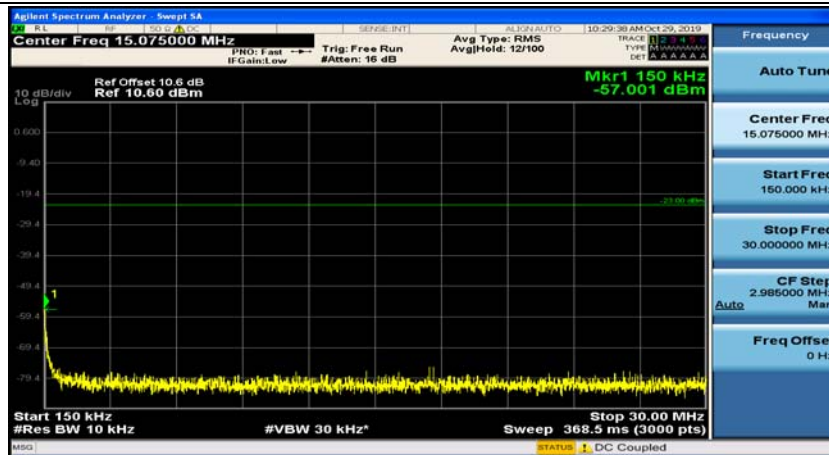

(Channel Bandwidth: 1.4 MHz)_HCH_16QAM_1RB#0

(Channel Bandwidth: 1.4 MHz)_HCH_16QAM_1RB#3

Channel Bandwidth: 3 MHz

(Channel Bandwidth: 3 MHz)_MCH_QPSK_1RB#0

(Channel Bandwidth: 3 MHz)_MCH_QPSK_1RB#7

(Channel Bandwidth: 3 MHz)_HCH_QPSK_1RB#0