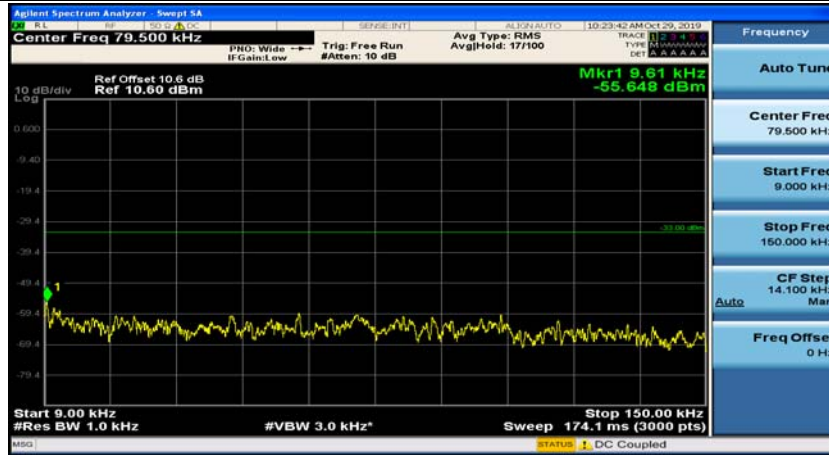

(Channel Bandwidth: 1.4 MHz)_HCH_QPSK_1RB#3

(Channel Bandwidth: 1.4 MHz)_LCH_16QAM_1RB#0

(Channel Bandwidth: 1.4 MHz)_LCH_16QAM_1RB#3

(Channel Bandwidth: 1.4 MHz)_MCH_16QAM_1RB#0

(Channel Bandwidth: 1.4 MHz)_MCH_16QAM_1RB#3