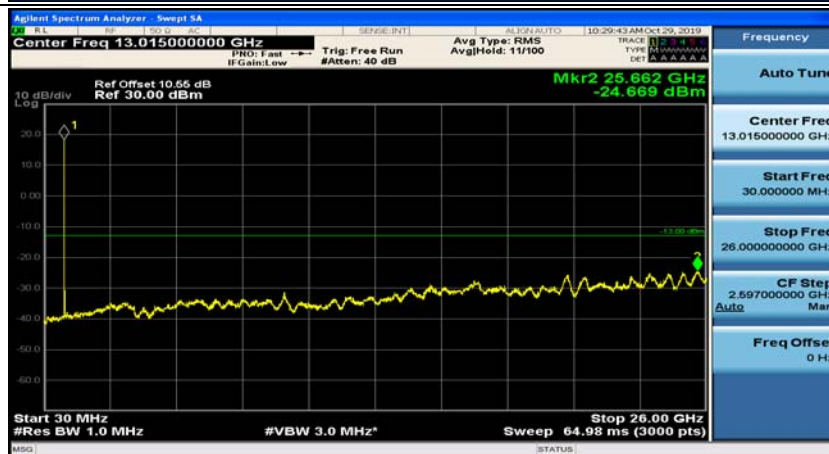

(Channel Bandwidth: 1.4 MHz)_HCH_16QAM_1RB#0

(Channel Bandwidth: 1.4 MHz)_HCH_16QAM_1RB#3

Channel Bandwidth: 3 MHz

(Channel Bandwidth: 3 MHz)_MCH_QPSK_1RB#0

(Channel Bandwidth: 3 MHz)_MCH_QPSK_1RB#7

(Channel Bandwidth: 3 MHz)_HCH_QPSK_1RB#0