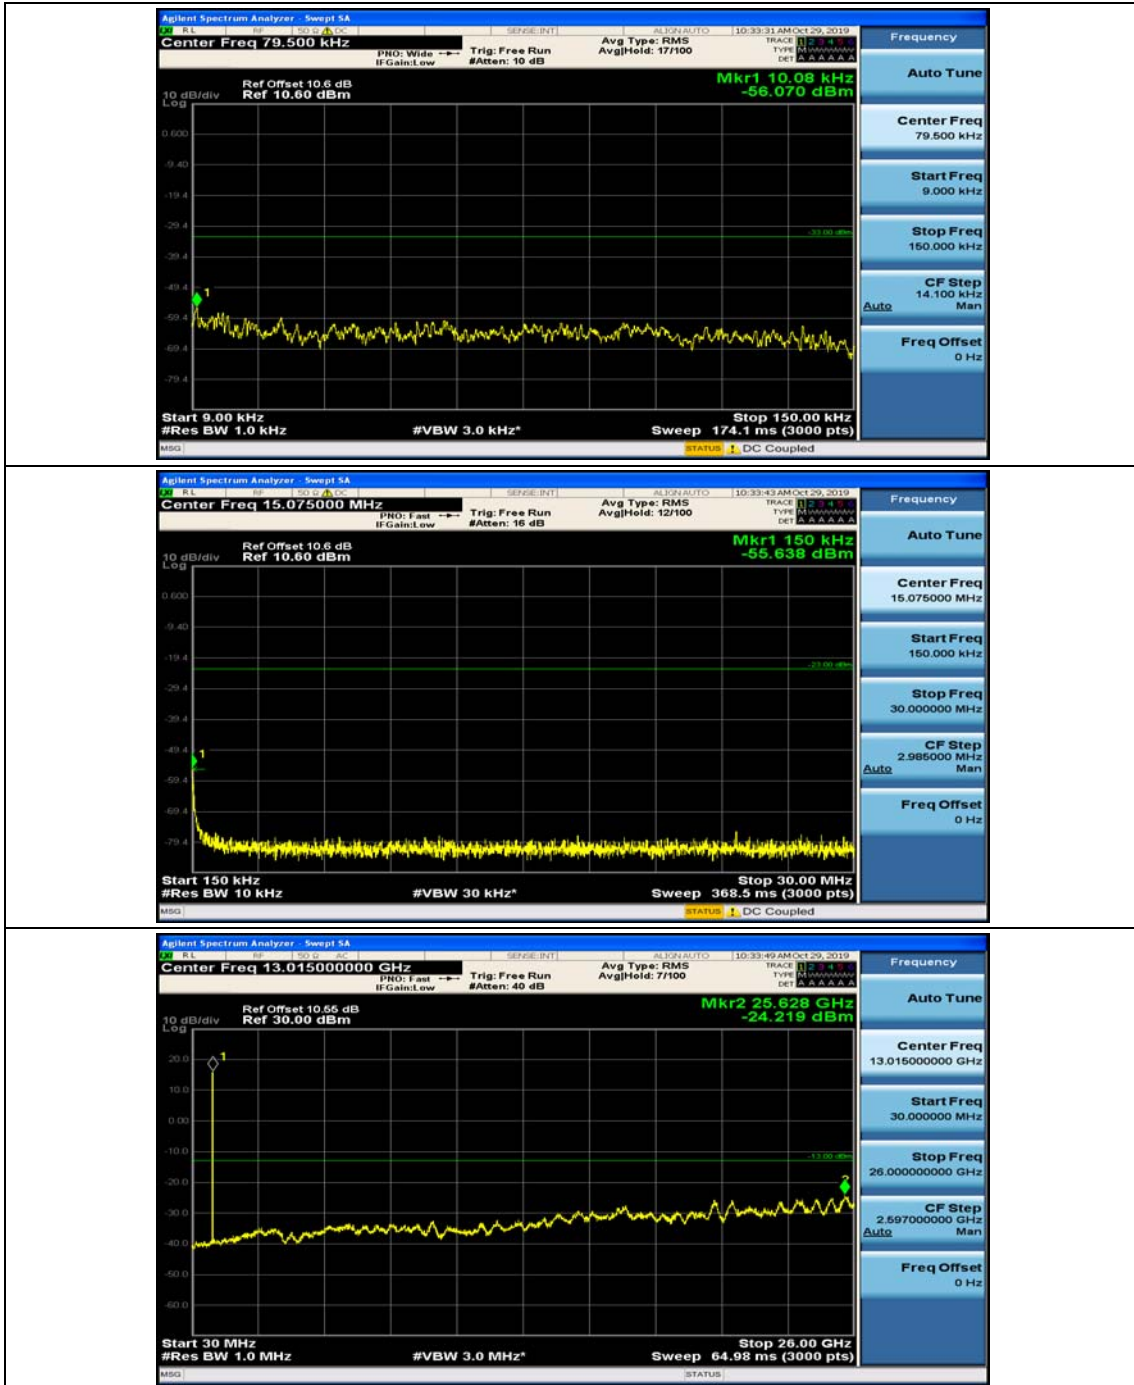

(Channel Bandwidth: 3 MHz)_HCH_16QAM_1RB#7