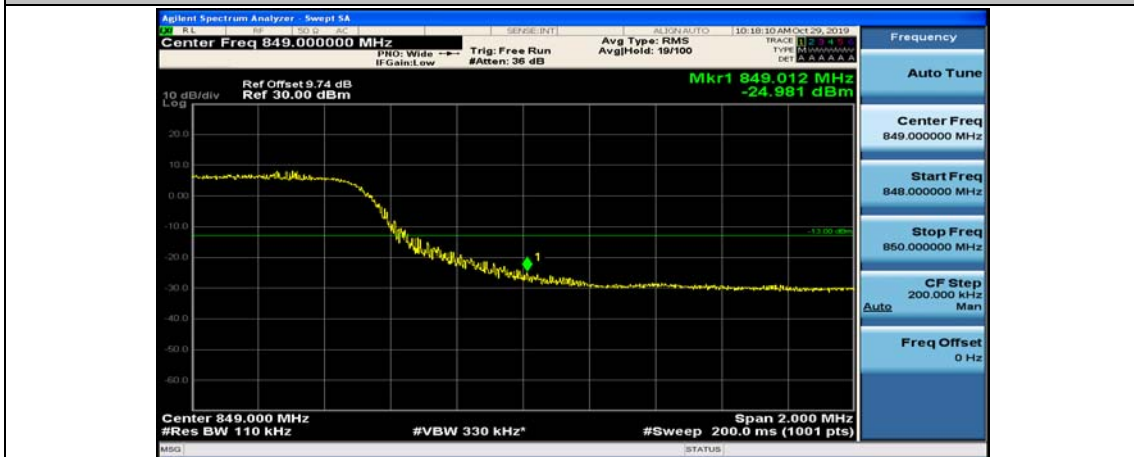

Channel Bandwidth: 10 MHz_HCH_16QAM_1RB#49

Channel Bandwidth: 10 MHz_HCH_16QAM_25RB#0

Channel Bandwidth: 10 MHz_HCH_16QAM_25RB#12

Channel Bandwidth: 10 MHz_HCH_16QAM_25RB#25

Channel Bandwidth: 10 MHz_HCH_16QAM_50RB#0

Appendix E: Conducted Spurious Emission

Test Graphs

Channel Bandwidth: 1.4 MHz

(Channel Bandwidth: 1.4 MHz)_MCH_QPSK_1RB#0

(Channel Bandwidth: 1.4 MHz)_MCH_QPSK_1RB#3

(Channel Bandwidth: 1.4 MHz)_HCH_QPSK_1RB#0