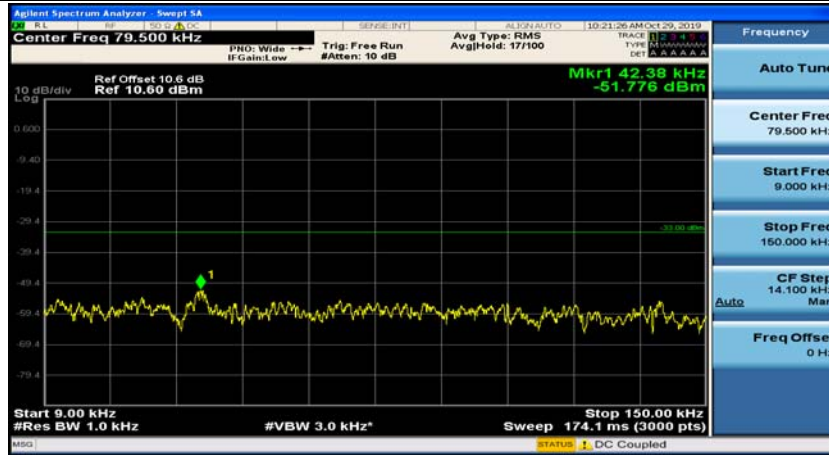

(Channel Bandwidth: 1.4 MHz)_LCH_16QAM_1RB#0