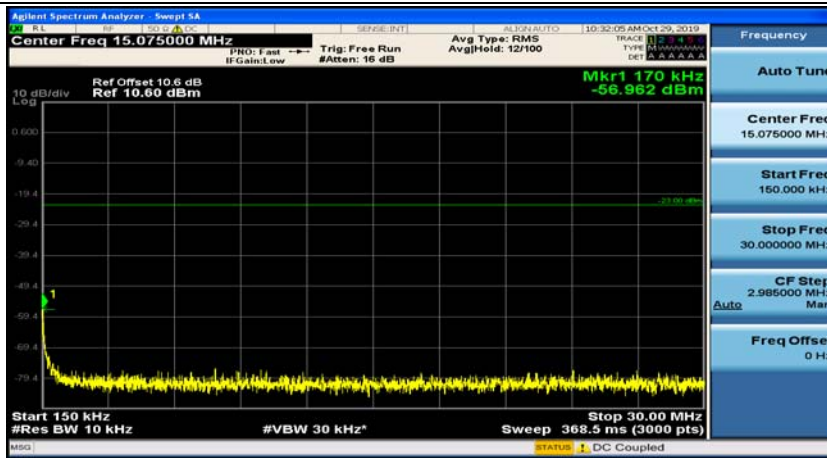

(Channel Bandwidth: 1.4 MHz)_HCH_16QAM_1RB#0

(Channel Bandwidth: 1.4 MHz)_HCH_16QAM_1RB#3

Channel Bandwidth: 3 MHz

(Channel Bandwidth: 3 MHz)_MCH_QPSK_1RB#0

(Channel Bandwidth: 3 MHz)_MCH_QPSK_1RB#7

(Channel Bandwidth: 3 MHz)_HCH_QPSK_1RB#0