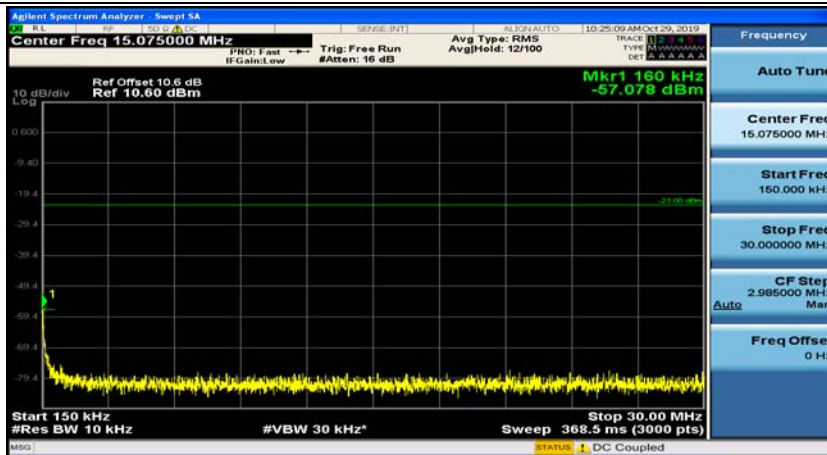

Appendix E: Conducted Spurious Emission

Test Graphs

Channel Bandwidth: 1.4 MHz

(Channel Bandwidth: 1.4 MHz)_MCH_QPSK_1RB#0

(Channel Bandwidth: 1.4 MHz)_MCH_QPSK_1RB#3

(Channel Bandwidth: 1.4 MHz)_HCH_QPSK_1RB#0