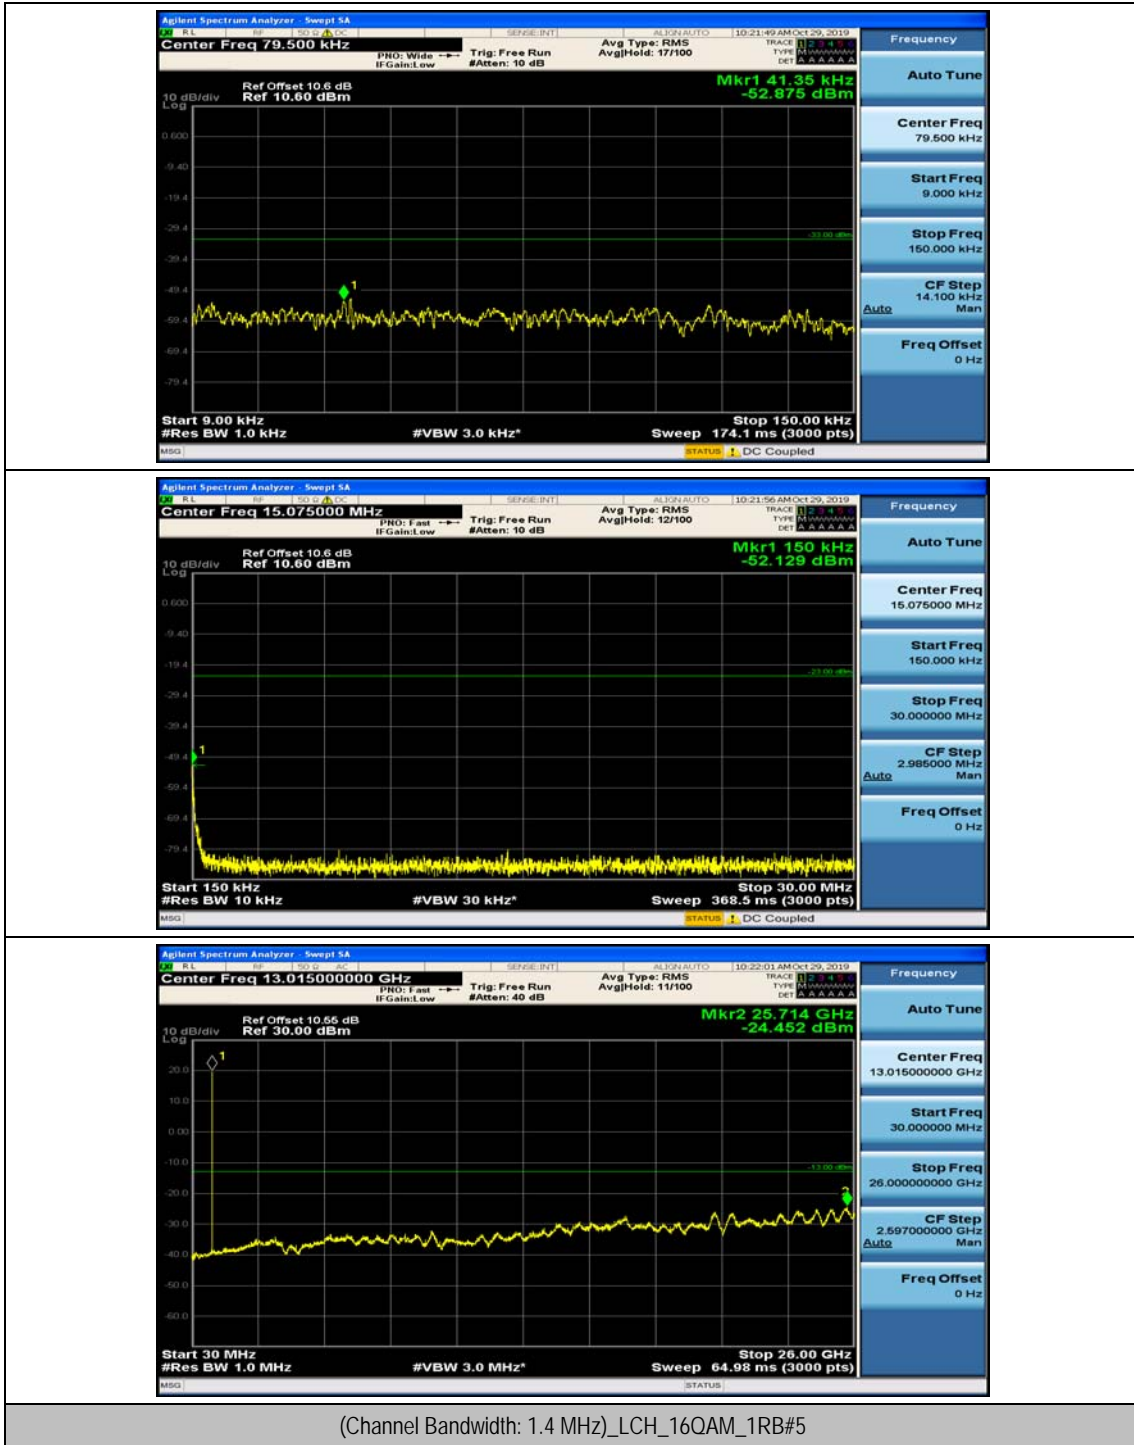

Appendix E: Conducted Spurious Emission

Test Graphs

Channel Bandwidth: 1.4 MHz

(Channel Bandwidth: 1.4 MHz)_MCH_QPSK_1RB#0

(Channel Bandwidth: 1.4 MHz)_MCH_QPSK_1RB#3

(Channel Bandwidth: 1.4 MHz)_HCH_QPSK_1RB#0

(Channel Bandwidth: 1.4 MHz)_HCH_QPSK_1RB#3

(Channel Bandwidth: 1.4 MHz)_LCH_16QAM_1RB#0

(Channel Bandwidth: 1.4 MHz)_LCH_16QAM_1RB#3

(Channel Bandwidth: 1.4 MHz)_MCH_16QAM_1RB#0

(Channel Bandwidth: 1.4 MHz)_MCH_16QAM_1RB#3