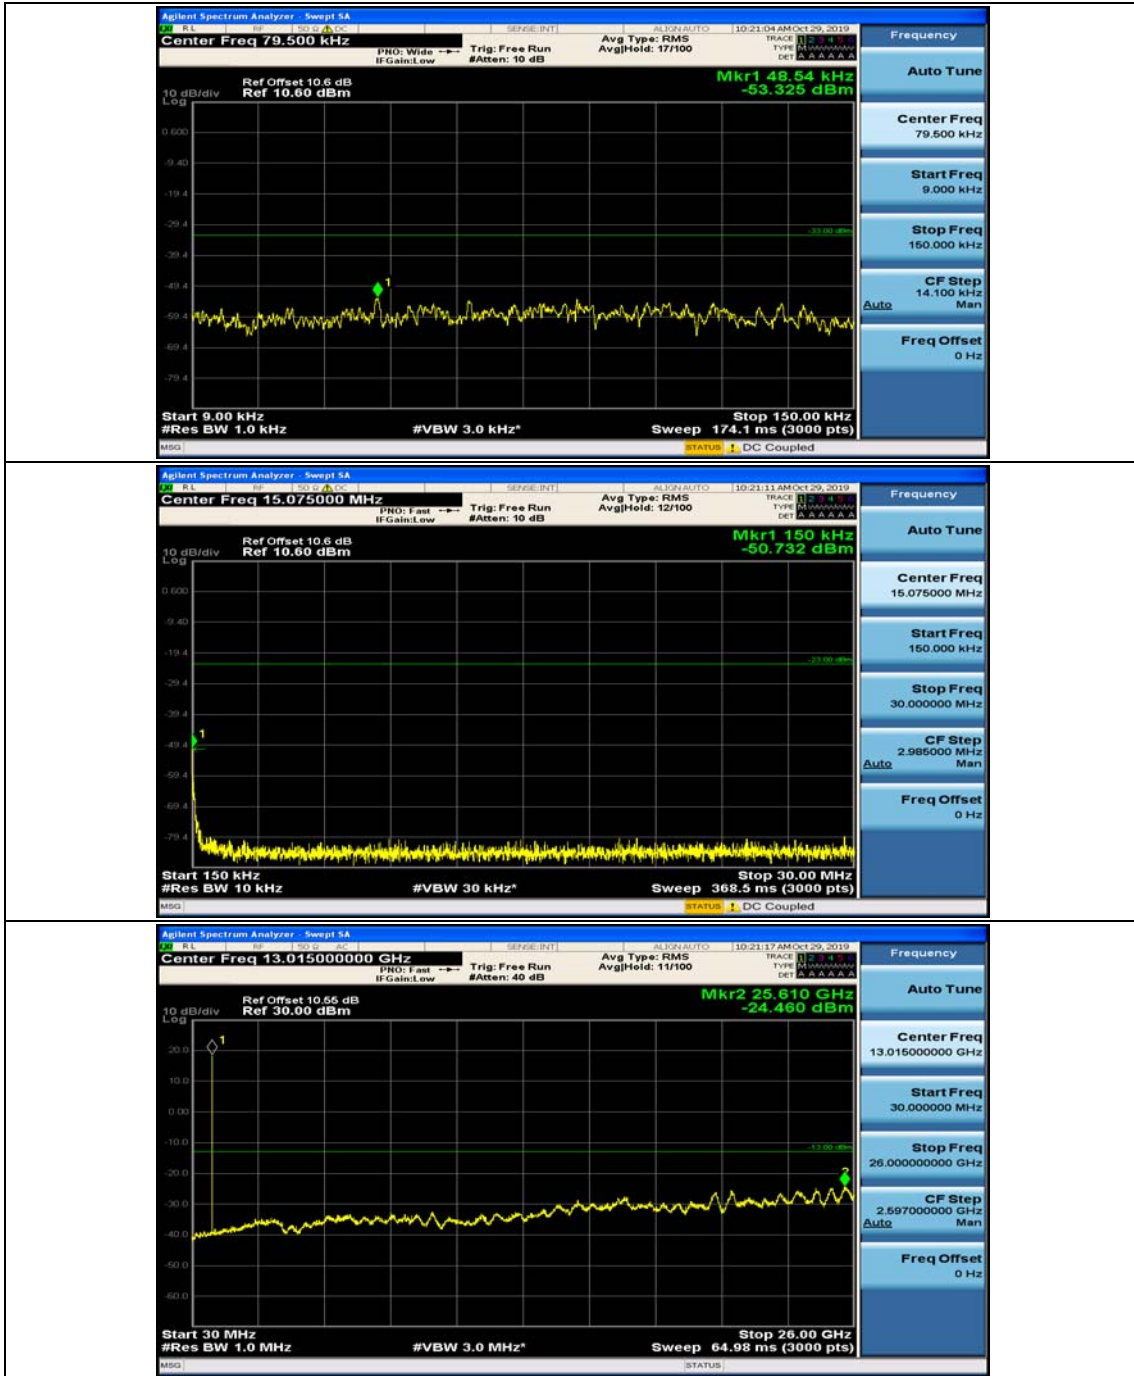

Channel Bandwidth: 10 MHz_HCH_16QAM_1RB#49

Channel Bandwidth: 10 MHz_HCH_16QAM_25RB#0

Channel Bandwidth: 10 MHz_HCH_16QAM_25RB#12

Channel Bandwidth: 10 MHz_HCH_16QAM_25RB#25

Channel Bandwidth: 10 MHz_HCH_16QAM_50RB#0

Appendix E: Conducted Spurious Emission

Test Graphs

Channel Bandwidth: 1.4 MHz

(Channel Bandwidth: 1.4 MHz)_MCH_QPSK_1RB#0

(Channel Bandwidth: 1.4 MHz)_MCH_QPSK_1RB#3

(Channel Bandwidth: 1.4 MHz)_HCH_QPSK_1RB#0