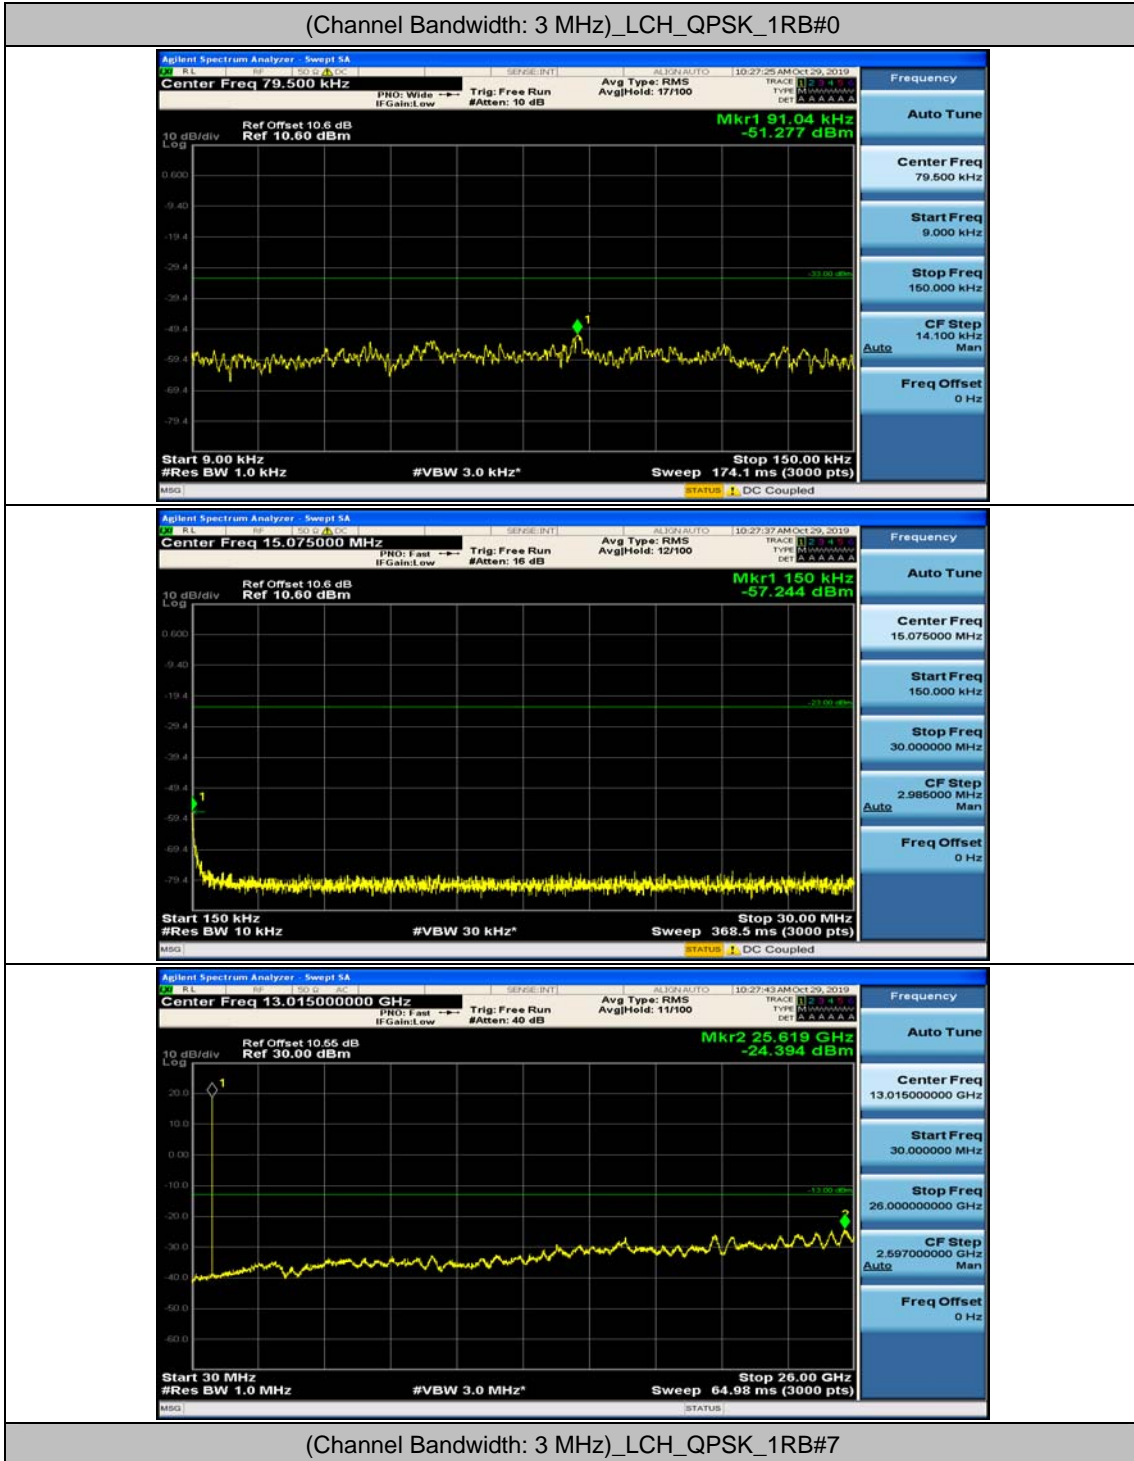

(Channel Bandwidth: 1.4 MHz)_HCH_16QAM_1RB#0

(Channel Bandwidth: 1.4 MHz)_HCH_16QAM_1RB#3

Channel Bandwidth: 3 MHz

(Channel Bandwidth: 3 MHz)_MCH_QPSK_1RB#0

(Channel Bandwidth: 3 MHz)_MCH_QPSK_1RB#7

(Channel Bandwidth: 3 MHz)_HCH_QPSK_1RB#0