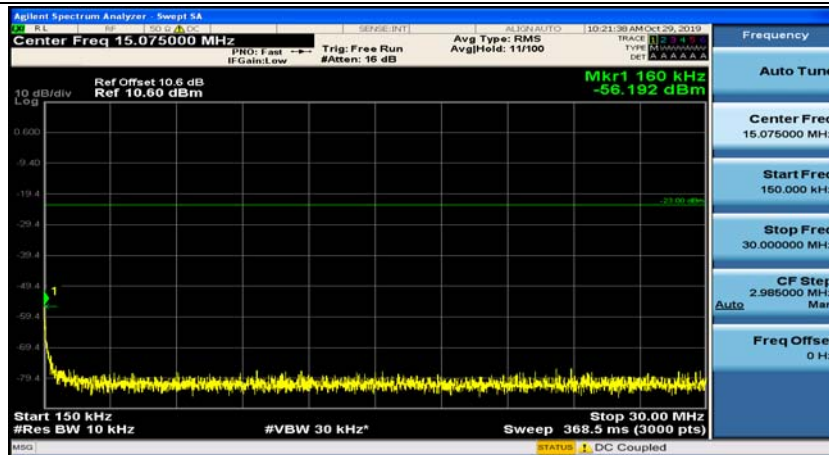

(Channel Bandwidth: 1.4 MHz)_LCH_16QAM_1RB#0