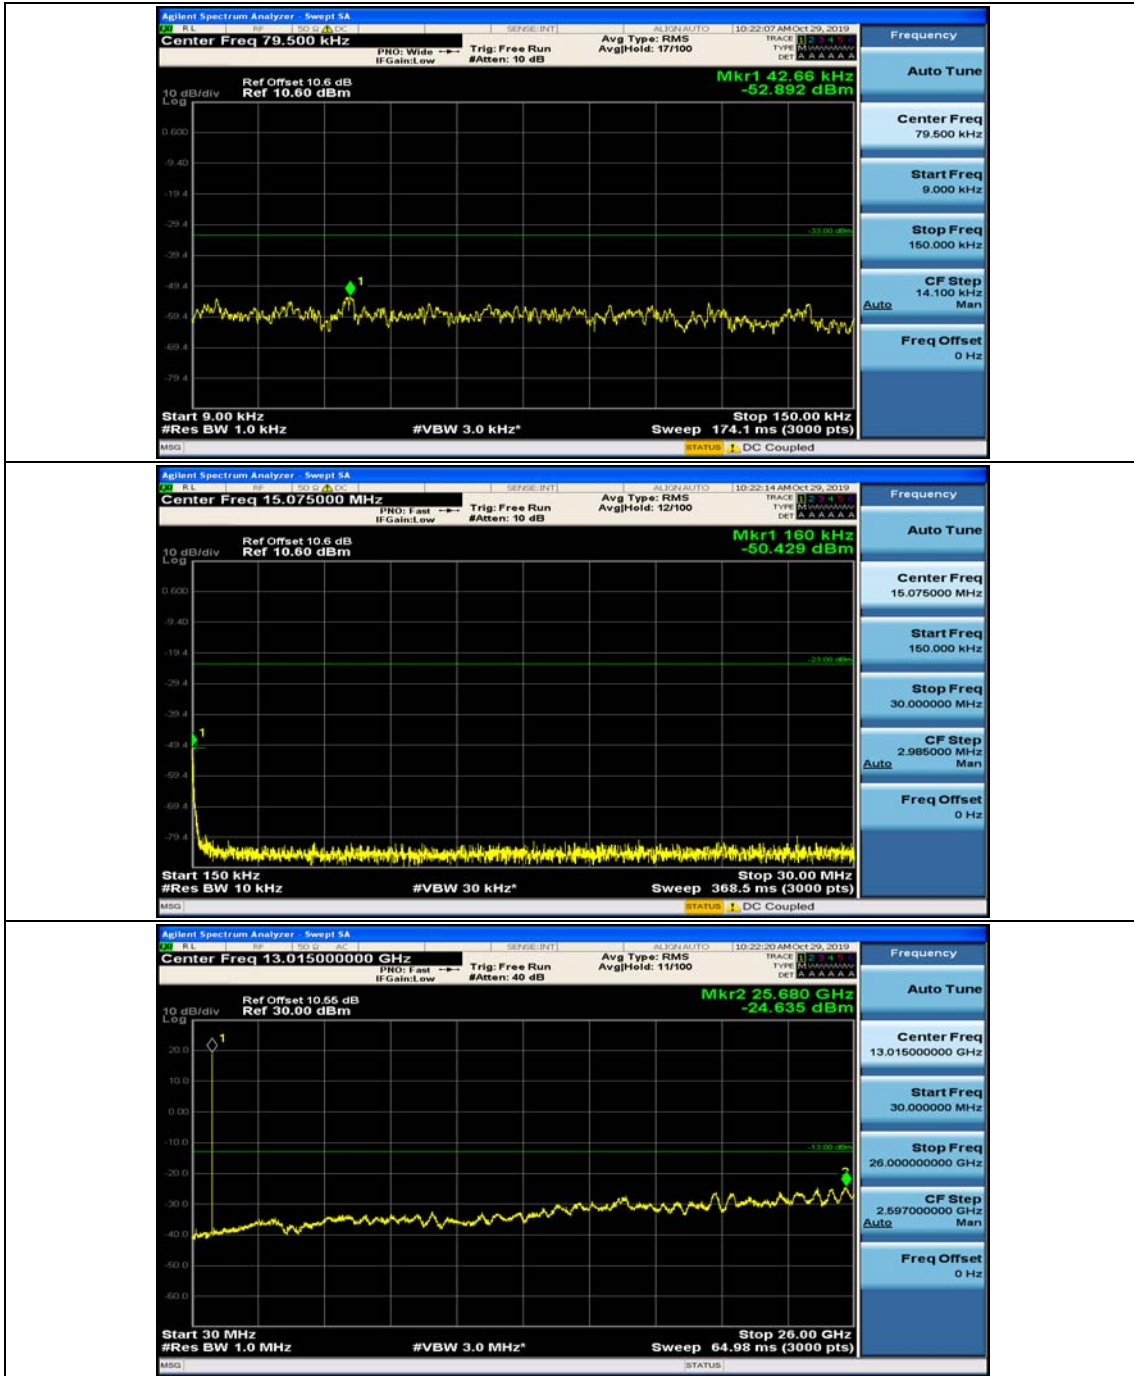

Appendix E: Conducted Spurious Emission

Test Graphs

Channel Bandwidth: 1.4 MHz

(Channel Bandwidth: 1.4 MHz)_MCH_QPSK_1RB#0

(Channel Bandwidth: 1.4 MHz)_MCH_QPSK_1RB#3

(Channel Bandwidth: 1.4 MHz)_HCH_QPSK_1RB#0

(Channel Bandwidth: 1.4 MHz)_HCH_QPSK_1RB#3

(Channel Bandwidth: 1.4 MHz)_LCH_16QAM_1RB#0

(Channel Bandwidth: 1.4 MHz)_LCH_16QAM_1RB#3

(Channel Bandwidth: 1.4 MHz)_MCH_16QAM_1RB#0

(Channel Bandwidth: 1.4 MHz)_MCH_16QAM_1RB#3