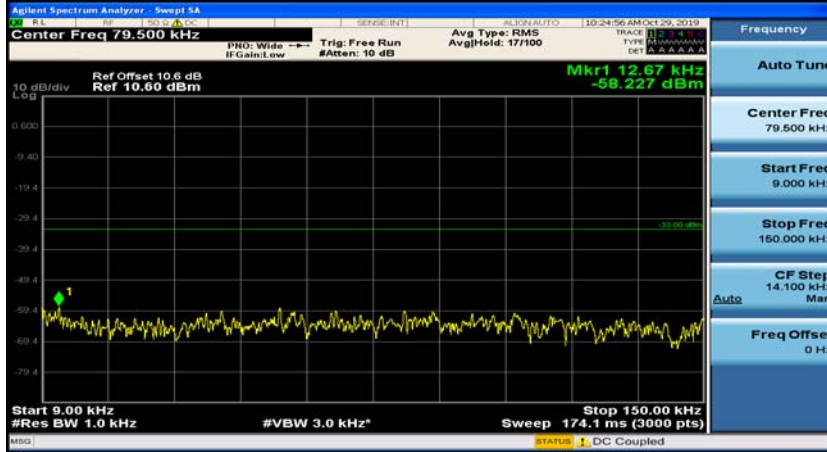

Appendix E: Conducted Spurious Emission

Test Graphs

Channel Bandwidth: 1.4 MHz

(Channel Bandwidth: 1.4 MHz)_MCH_QPSK_1RB#0

(Channel Bandwidth: 1.4 MHz)_MCH_QPSK_1RB#3

(Channel Bandwidth: 1.4 MHz)_HCH_QPSK_1RB#0