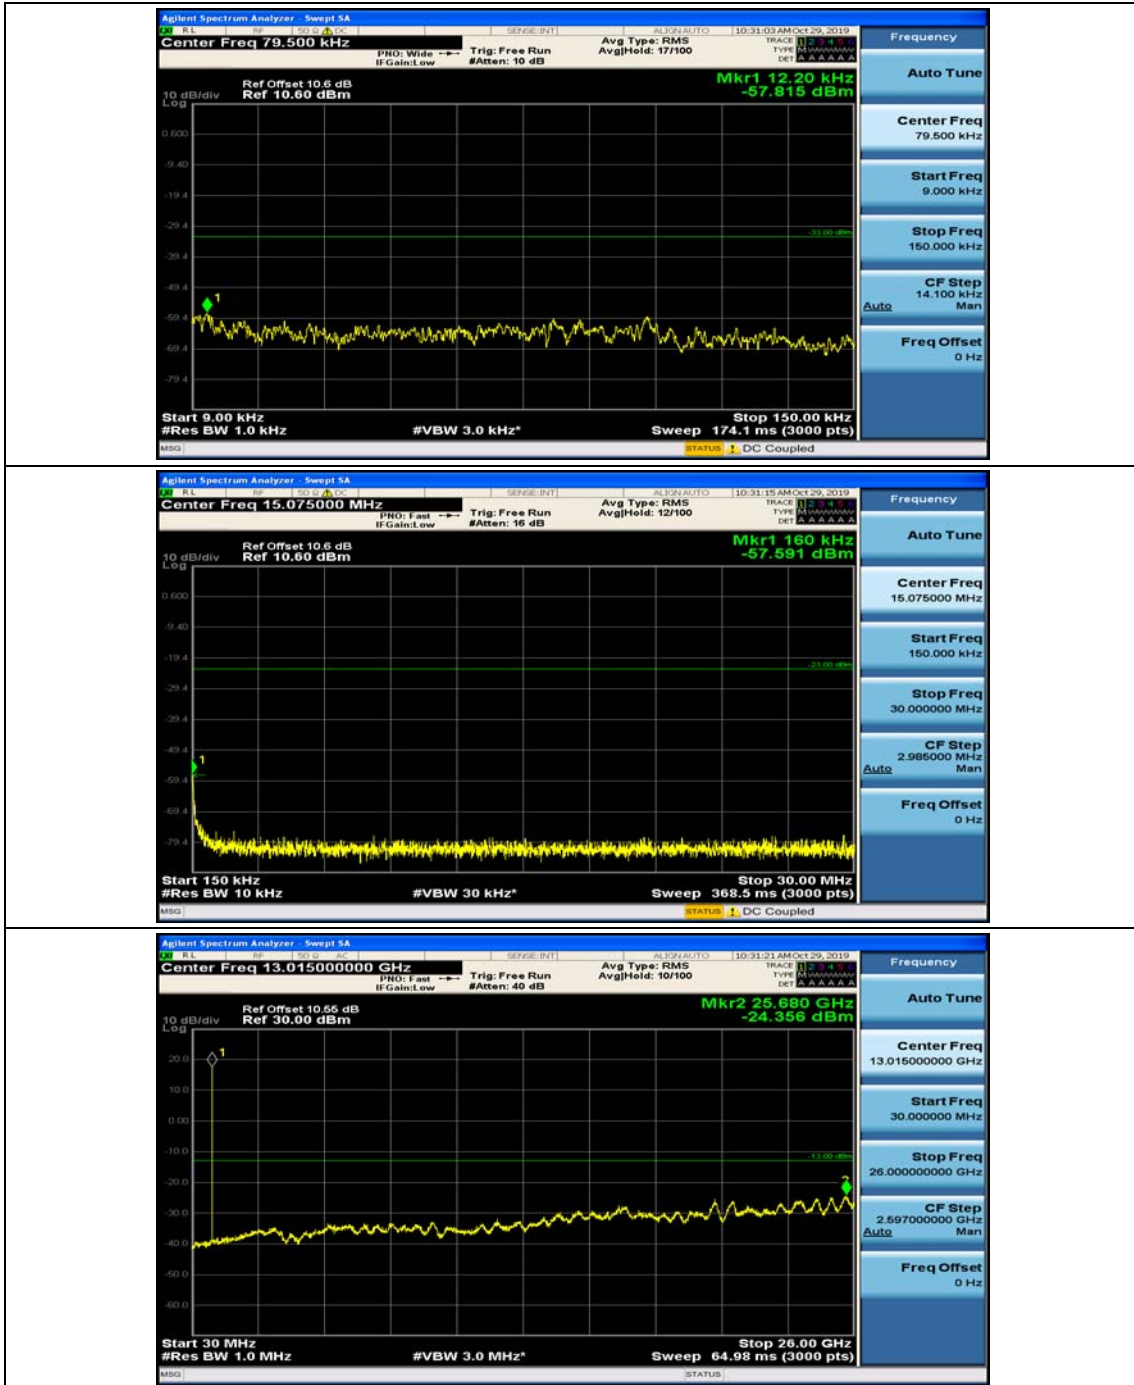

(Channel Bandwidth: 3 MHz)_HCH_QPSK_1RB#7

(Channel Bandwidth: 3 MHz)_LCH_16QAM_1RB#0

(Channel Bandwidth: 3 MHz)_LCH_16QAM_1RB#7

(Channel Bandwidth: 3 MHz)_MCH_16QAM_1RB#0

(Channel Bandwidth: 3 MHz)_MCH_16QAM_1RB#7