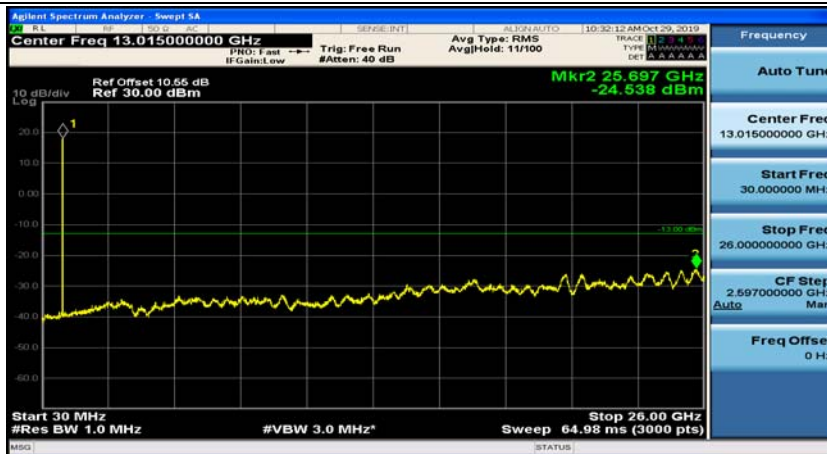

(Channel Bandwidth: 1.4 MHz)_HCH_16QAM_1RB#0

(Channel Bandwidth: 1.4 MHz)_HCH_16QAM_1RB#3

Channel Bandwidth: 3 MHz

(Channel Bandwidth: 3 MHz)_MCH_QPSK_1RB#0

(Channel Bandwidth: 3 MHz)_MCH_QPSK_1RB#7

(Channel Bandwidth: 3 MHz)_HCH_QPSK_1RB#0