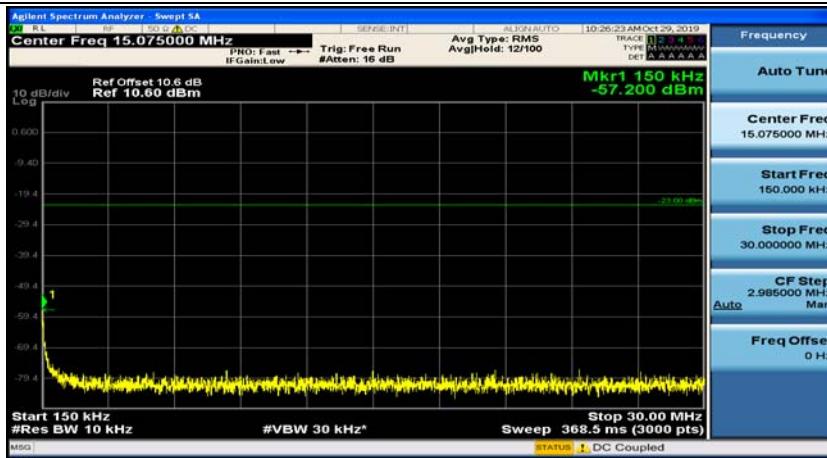

(Channel Bandwidth: 1.4 MHz)_HCH_16QAM_1RB#0