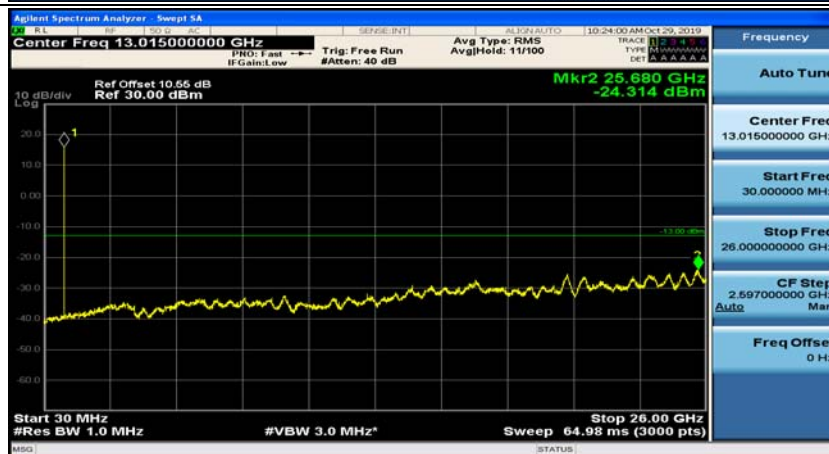

(Channel Bandwidth: 1.4 MHz)_HCH_QPSK_1RB#3

(Channel Bandwidth: 1.4 MHz)_LCH_16QAM_1RB#0

(Channel Bandwidth: 1.4 MHz)_LCH_16QAM_1RB#3

(Channel Bandwidth: 1.4 MHz)_MCH_16QAM_1RB#0

(Channel Bandwidth: 1.4 MHz)_MCH_16QAM_1RB#3