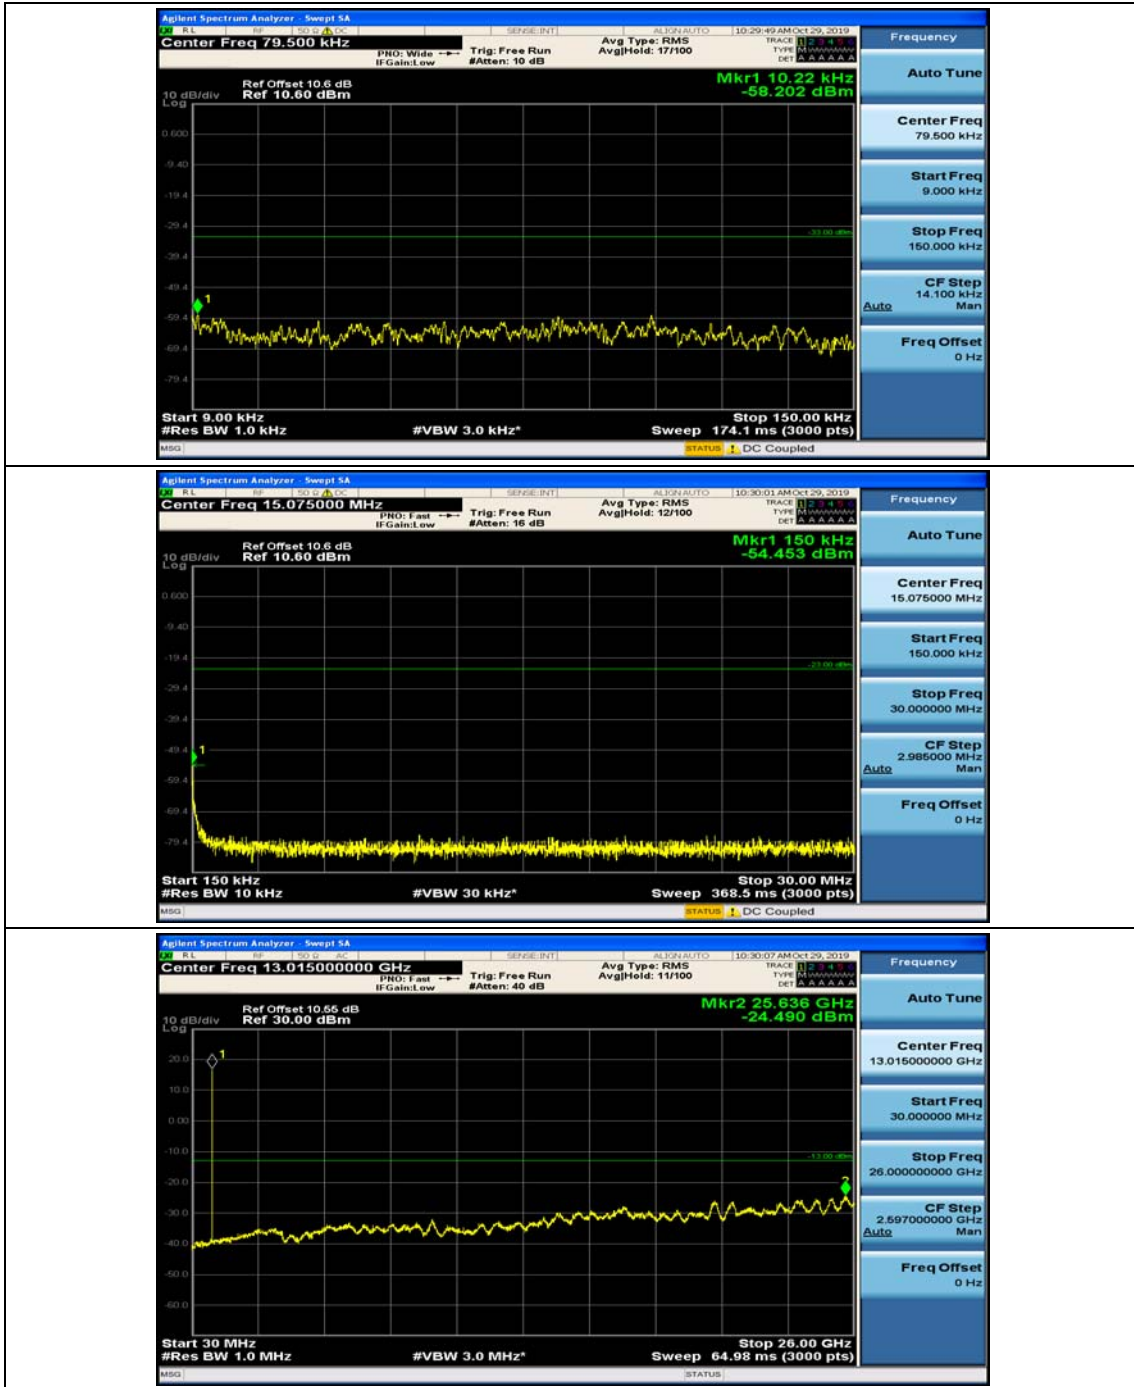

(Channel Bandwidth: 1.4 MHz)_HCH_16QAM_1RB#0

(Channel Bandwidth: 1.4 MHz)_HCH_16QAM_1RB#3

Channel Bandwidth: 3 MHz

(Channel Bandwidth: 3 MHz)_MCH_QPSK_1RB#0

(Channel Bandwidth: 3 MHz)_MCH_QPSK_1RB#7

(Channel Bandwidth: 3 MHz)_HCH_QPSK_1RB#0