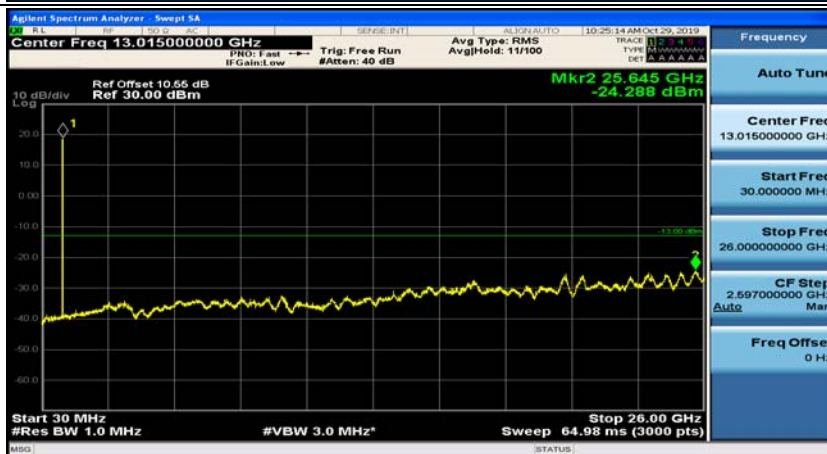

Appendix E: Conducted Spurious Emission

Test Graphs

Channel Bandwidth: 1.4 MHz

(Channel Bandwidth: 1.4 MHz)_MCH_QPSK_1RB#0

(Channel Bandwidth: 1.4 MHz)_MCH_QPSK_1RB#3

(Channel Bandwidth: 1.4 MHz)_HCH_QPSK_1RB#0