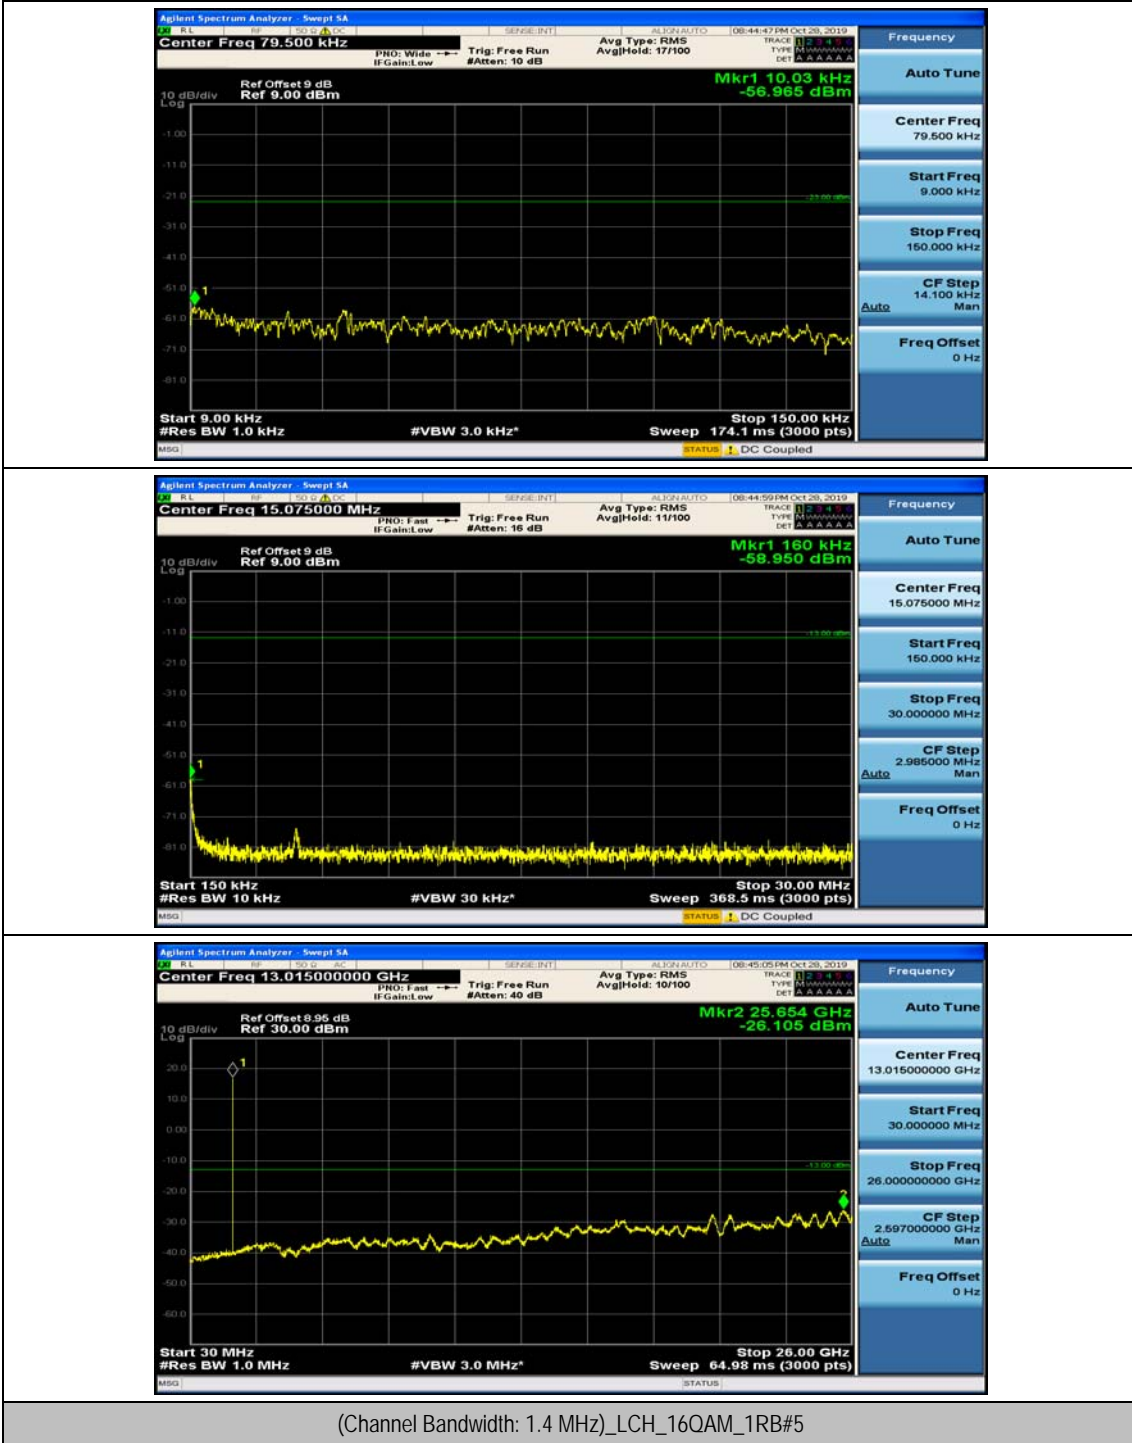

(Channel Bandwidth: 1.4 MHz)_LCH_16QAM_1RB#3