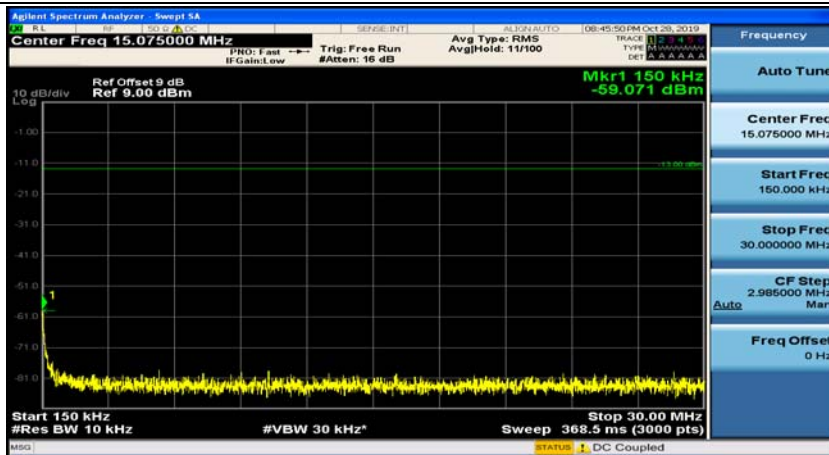

(Channel Bandwidth: 1.4 MHz)_MCH_QPSK_1RB#0