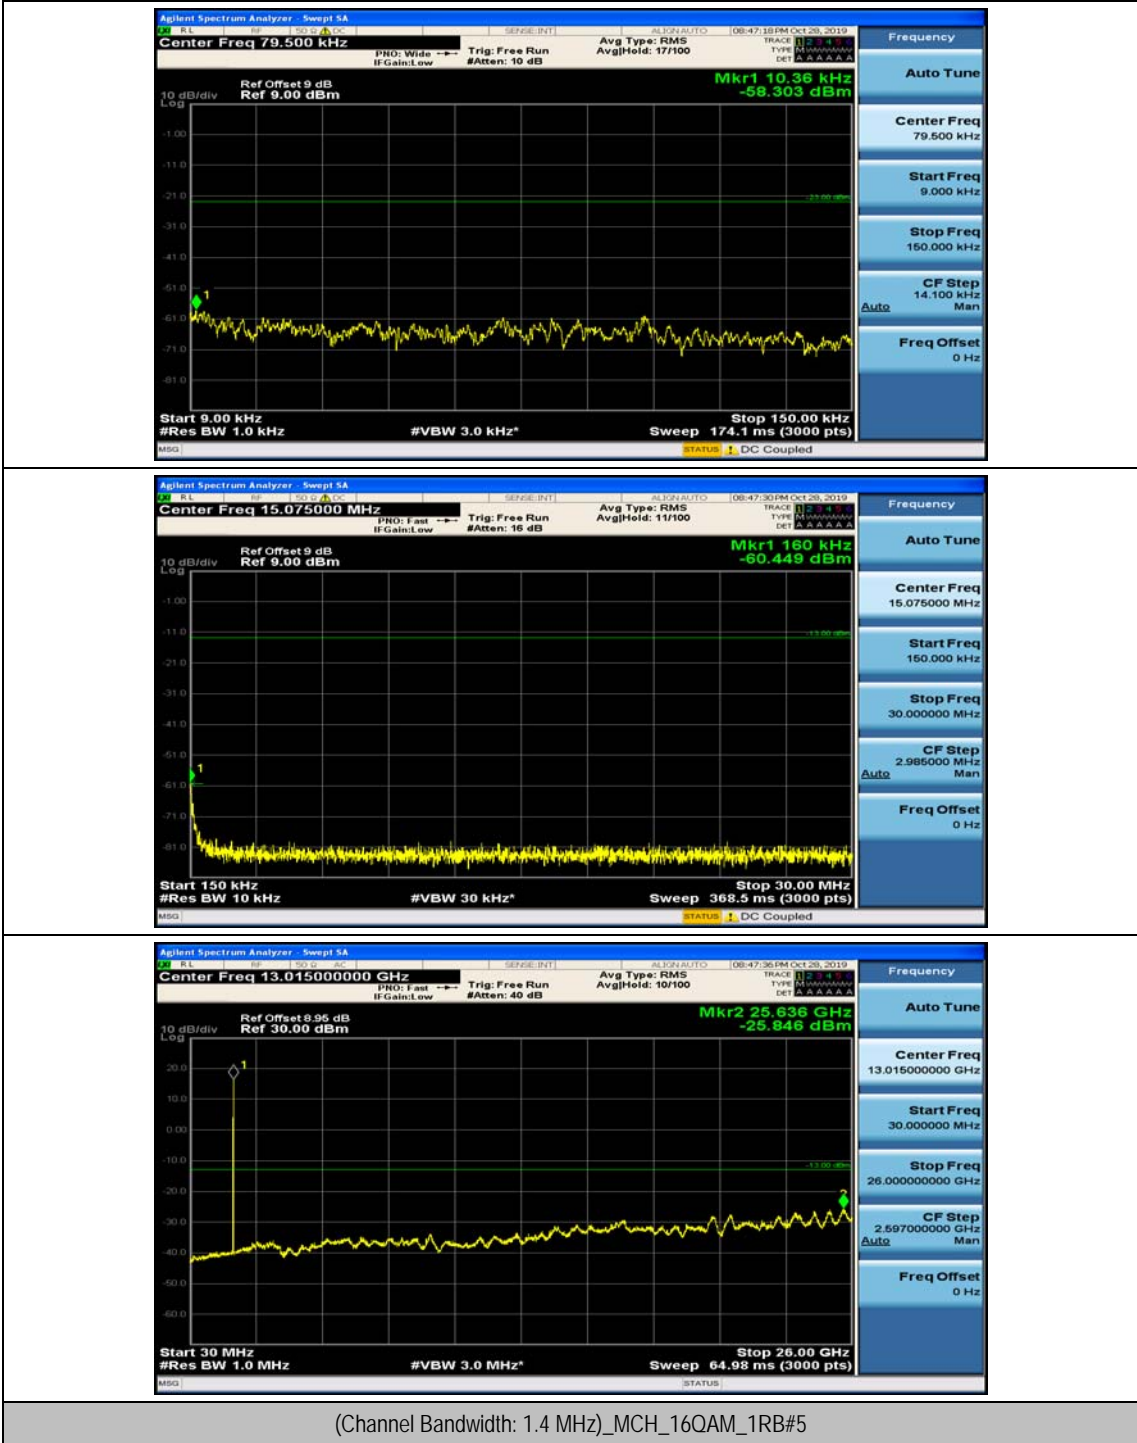

(Channel Bandwidth: 1.4 MHz)_LCH_16QAM_1RB#3

(Channel Bandwidth: 1.4 MHz)_MCH_16QAM_1RB#0

(Channel Bandwidth: 1.4 MHz)_MCH_16QAM_1RB#3

(Channel Bandwidth: 1.4 MHz)_HCH_16QAM_1RB#0

(Channel Bandwidth: 1.4 MHz)_HCH_16QAM_1RB#3