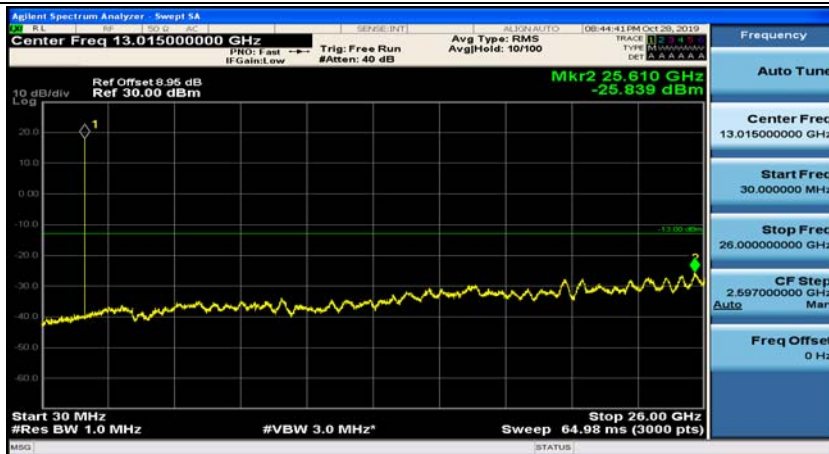

(Channel Bandwidth: 1.4 MHz)_MCH_QPSK_1RB#0

(Channel Bandwidth: 1.4 MHz)_MCH_QPSK_1RB#3

(Channel Bandwidth: 1.4 MHz)_HCH_QPSK_1RB#0

(Channel Bandwidth: 1.4 MHz)_HCH_QPSK_1RB#3

(Channel Bandwidth: 1.4 MHz)_LCH_16QAM_1RB#0