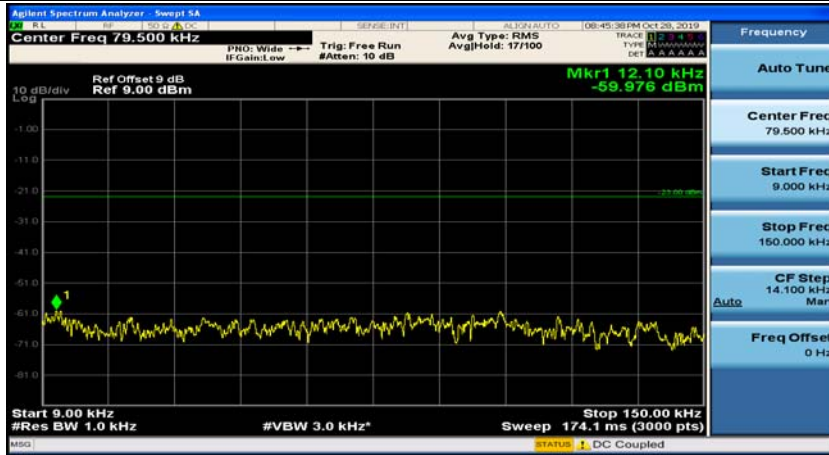

(Channel Bandwidth: 1.4 MHz)_MCH_QPSK_1RB#0