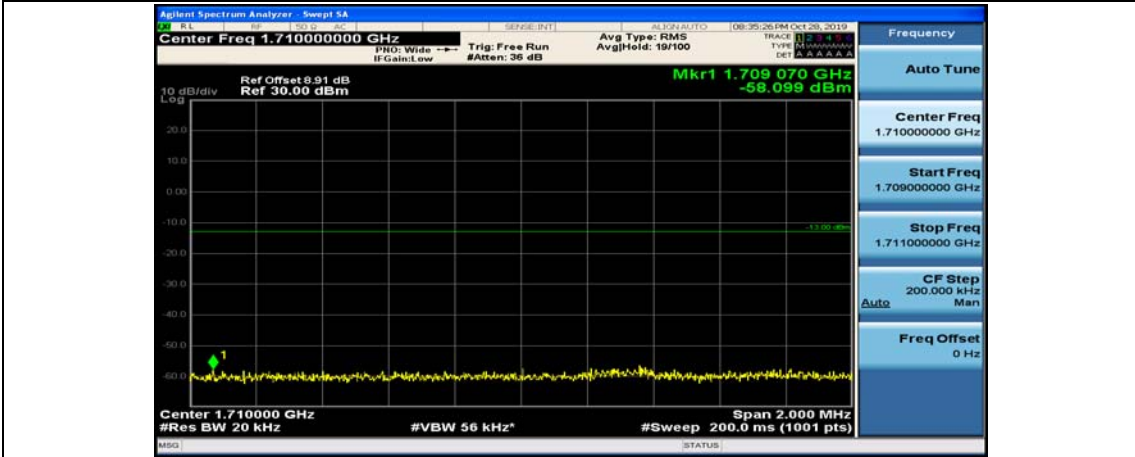

(Channel Bandwidth:15 MHz)_HCH_16QAM_37RB#18

(Channel Bandwidth:15 MHz)_HCH_16QAM_37RB#38

Channel Bandwidth: 20 MHz

(Channel Bandwidth:20 MHz)_LCH_QPSK_1RB#99

(Channel Bandwidth:20 MHz)_LCH_QPSK_50RB#0

(Channel Bandwidth:20 MHz)_LCH_QPSK_50RB#25