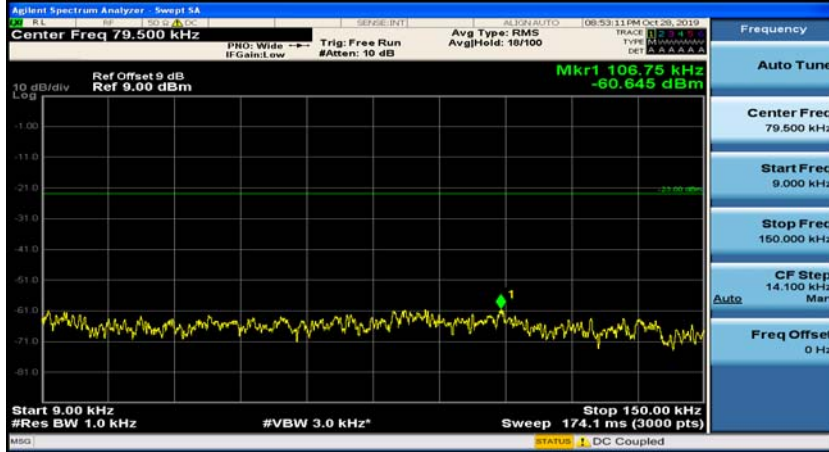

(Channel Bandwidth: 3 MHz)_MCH_QPSK_1RB#0