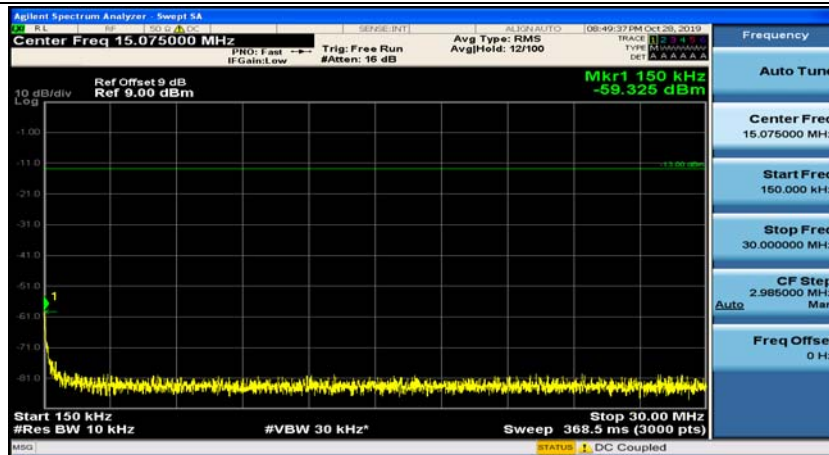

(Channel Bandwidth: 1.4 MHz)_LCH_16QAM_1RB#3

(Channel Bandwidth: 1.4 MHz)_MCH_16QAM_1RB#0

(Channel Bandwidth: 1.4 MHz)_MCH_16QAM_1RB#3

(Channel Bandwidth: 1.4 MHz)_HCH_16QAM_1RB#0

(Channel Bandwidth: 1.4 MHz)_HCH_16QAM_1RB#3