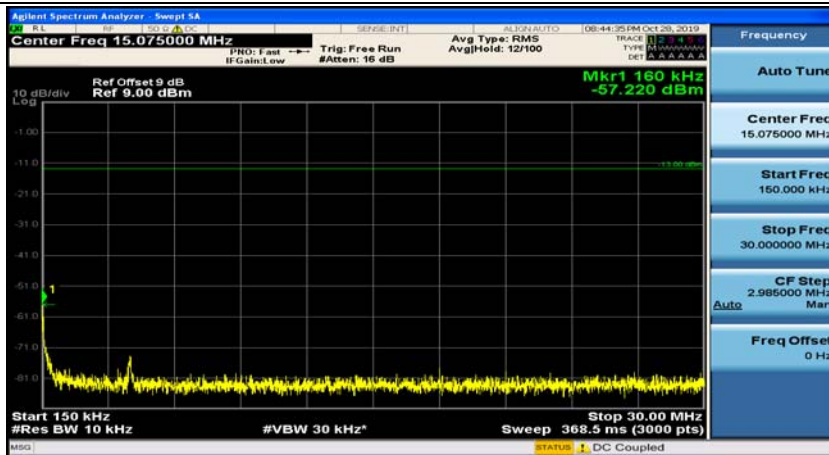

(Channel Bandwidth: 1.4 MHz)_MCH_QPSK_1RB#0

(Channel Bandwidth: 1.4 MHz)_MCH_QPSK_1RB#3

(Channel Bandwidth: 1.4 MHz)_HCH_QPSK_1RB#0

(Channel Bandwidth: 1.4 MHz)_HCH_QPSK_1RB#3

(Channel Bandwidth: 1.4 MHz)_LCH_16QAM_1RB#0