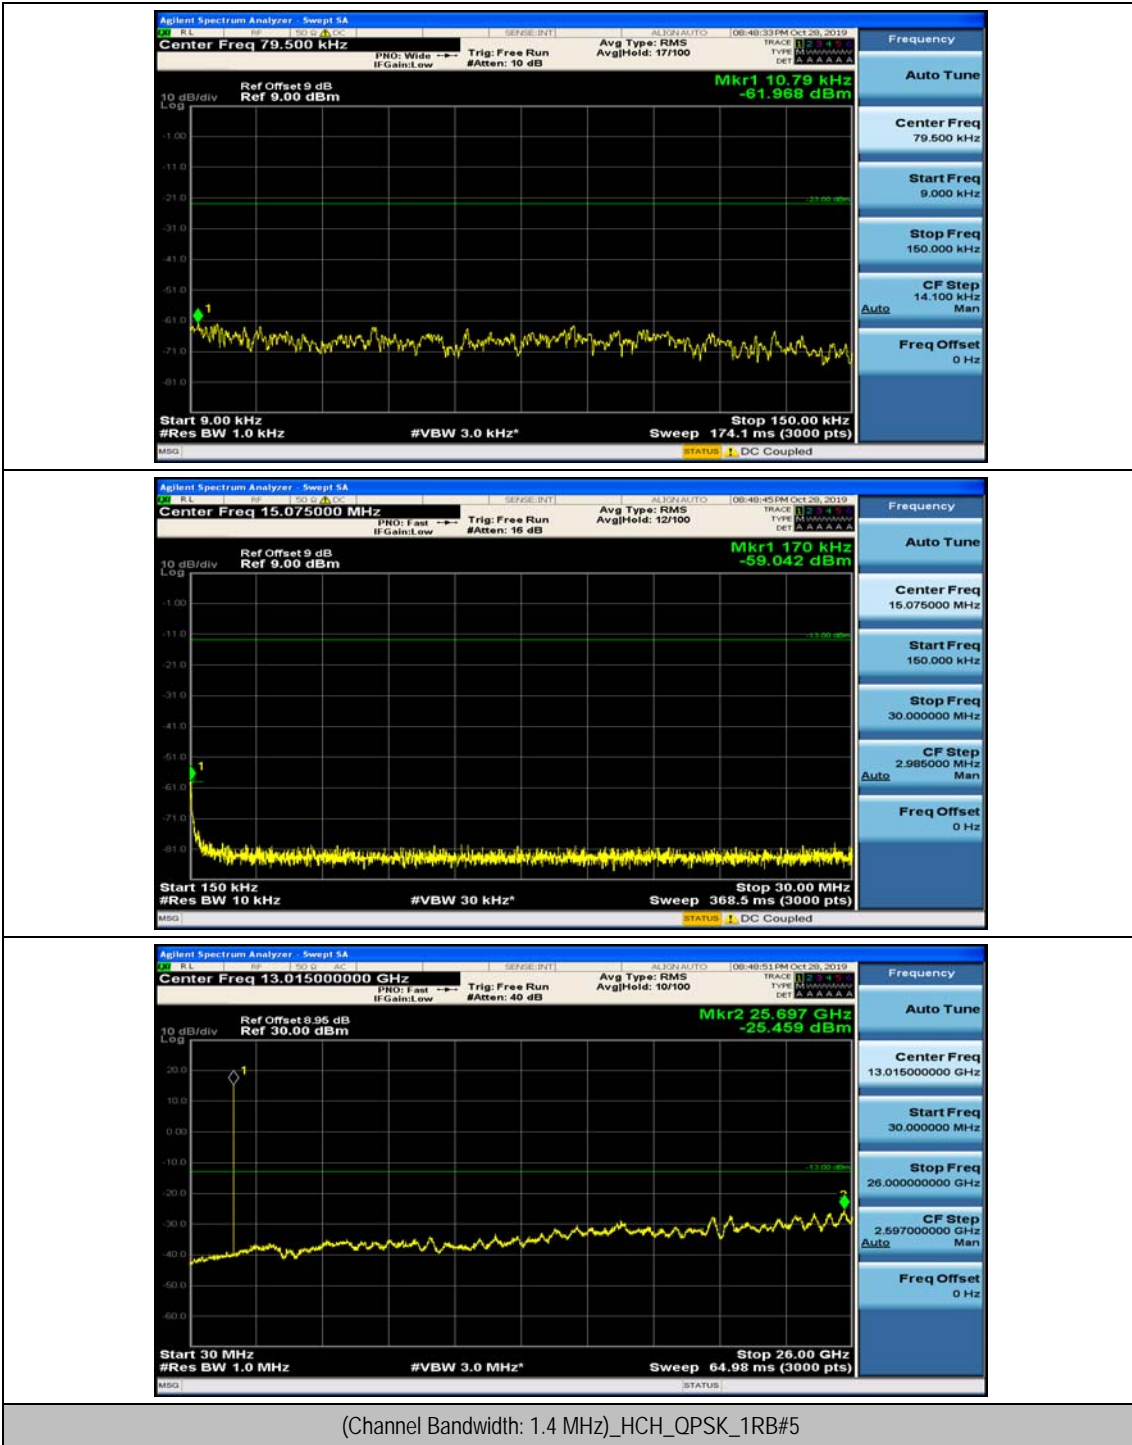

(Channel Bandwidth: 1.4 MHz)_MCH_QPSK_1RB#0

(Channel Bandwidth: 1.4 MHz)_MCH_QPSK_1RB#3

(Channel Bandwidth: 1.4 MHz)_HCH_QPSK_1RB#0

(Channel Bandwidth: 1.4 MHz)_HCH_QPSK_1RB#3

(Channel Bandwidth: 1.4 MHz)_LCH_16QAM_1RB#0