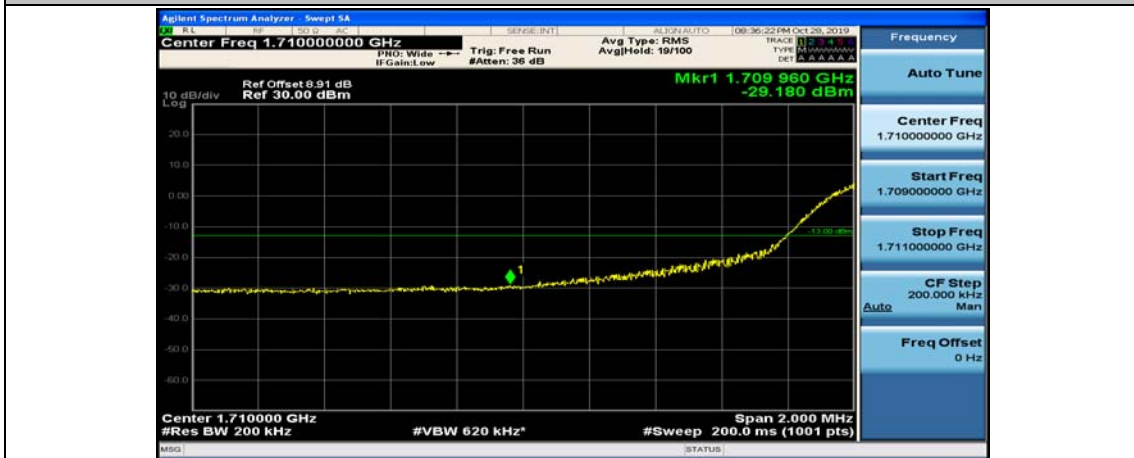

(Channel Bandwidth:20 MHz)_LCH_16QAM_50RB#0