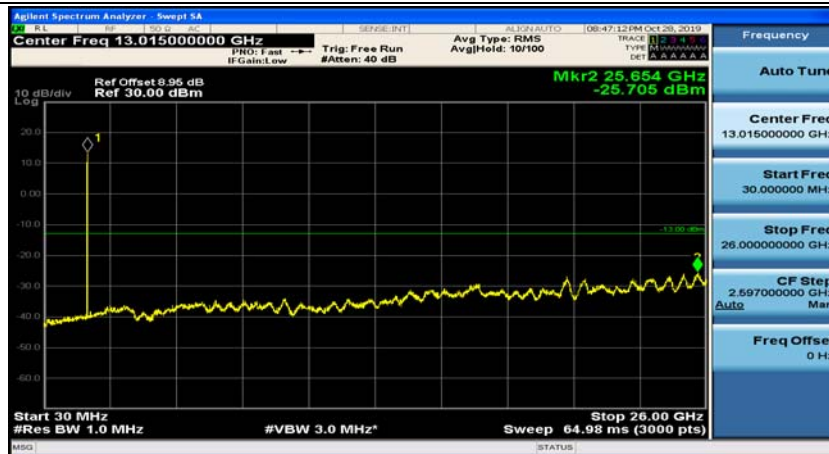

(Channel Bandwidth: 1.4 MHz)_MCH_16QAM_1RB#0