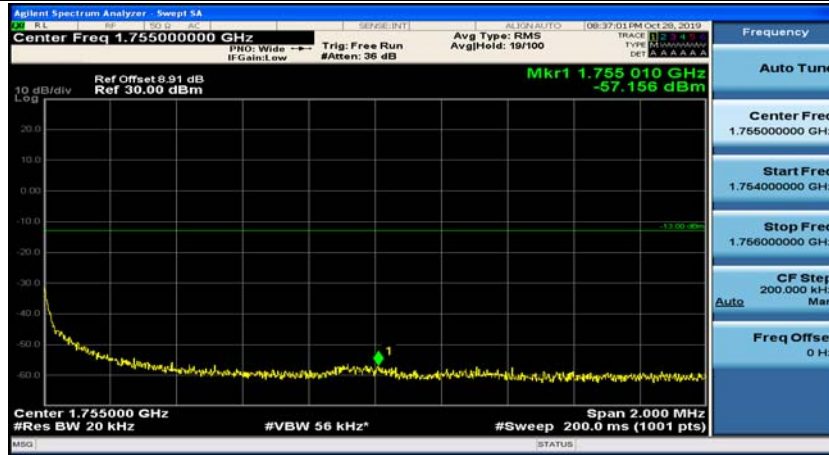

(Channel Bandwidth:20 MHz)_HCH_QPSK_1RB#0