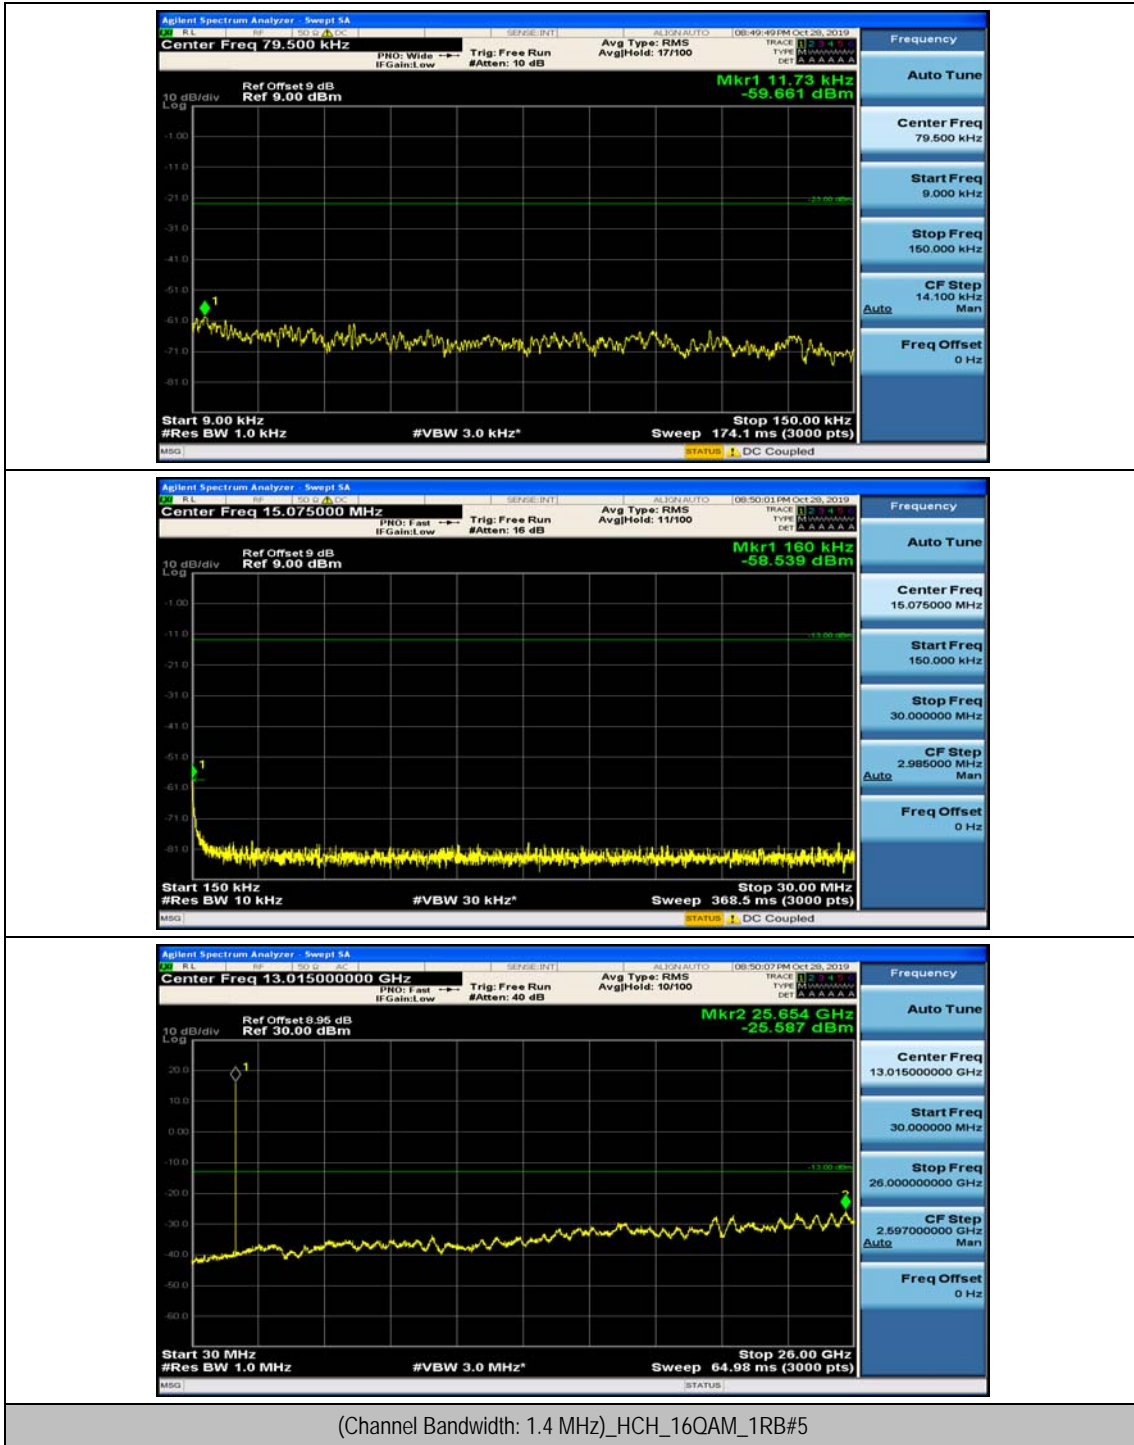

(Channel Bandwidth: 1.4 MHz)_LCH_16QAM_1RB#3

(Channel Bandwidth: 1.4 MHz)_MCH_16QAM_1RB#0

(Channel Bandwidth: 1.4 MHz)_MCH_16QAM_1RB#3

(Channel Bandwidth: 1.4 MHz)_HCH_16QAM_1RB#0

(Channel Bandwidth: 1.4 MHz)_HCH_16QAM_1RB#3