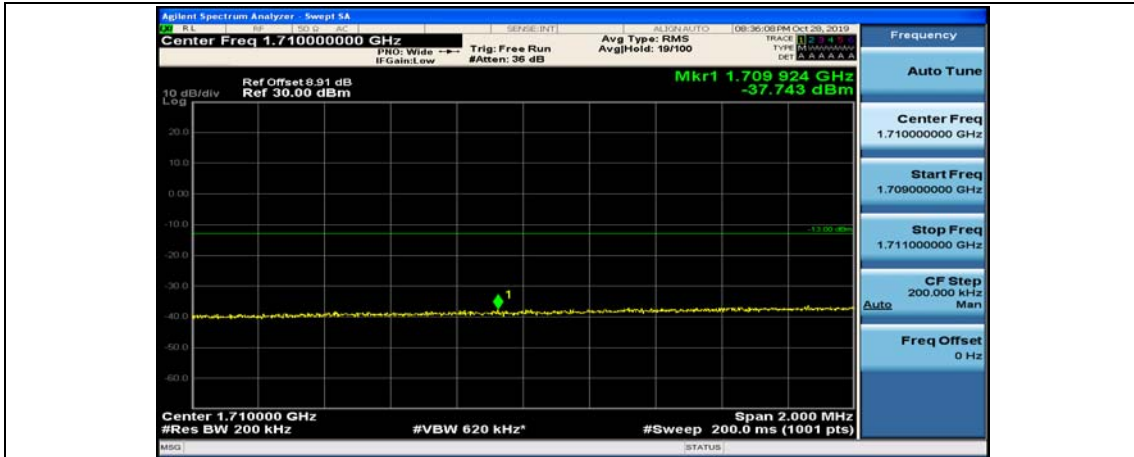

(Channel Bandwidth:15 MHz)_HCH_16QAM_37RB#18

(Channel Bandwidth:15 MHz)_HCH_16QAM_37RB#38

Channel Bandwidth: 20 MHz

(Channel Bandwidth:20 MHz)_LCH_QPSK_1RB#99

(Channel Bandwidth:20 MHz)_LCH_QPSK_50RB#0

(Channel Bandwidth:20 MHz)_LCH_QPSK_50RB#25