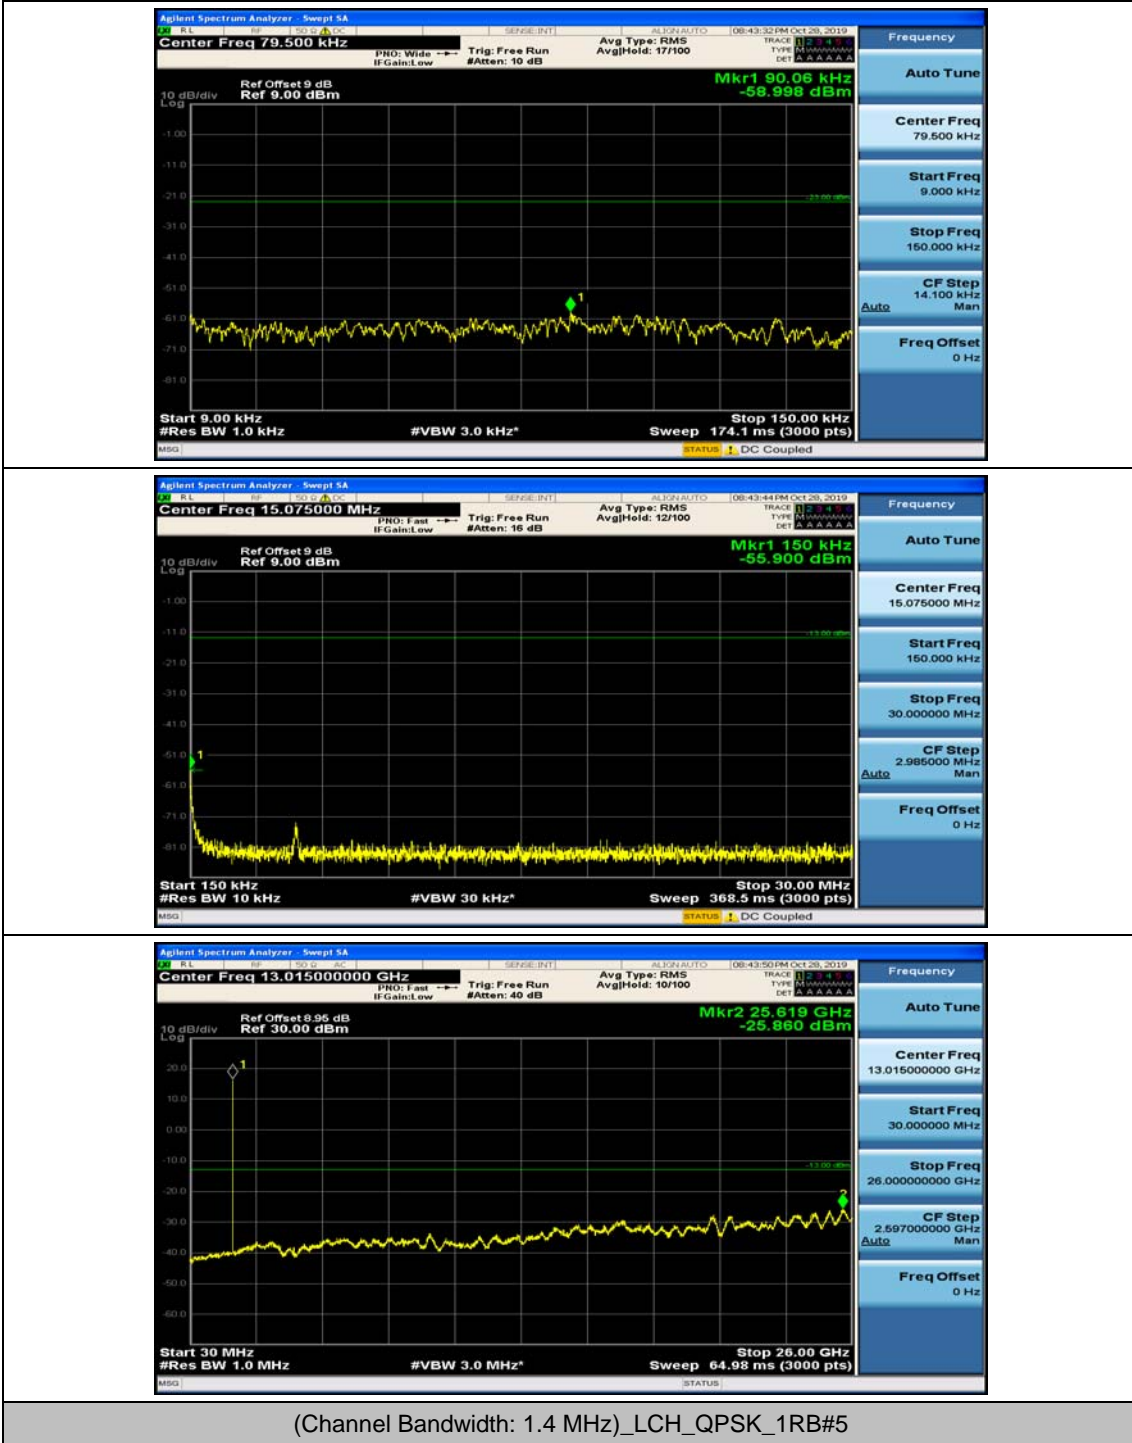

(Channel Bandwidth:20 MHz)_HCH_16QAM_50RB#25

(Channel Bandwidth:20 MHz)_HCH_16QAM_50RB#50

(Channel Bandwidth:20 MHz)_HCH_16QAM_100RB#0

Appendix E: Conducted Spurious Emission

Test Graphs

Channel Bandwidth: 1.4 MHz