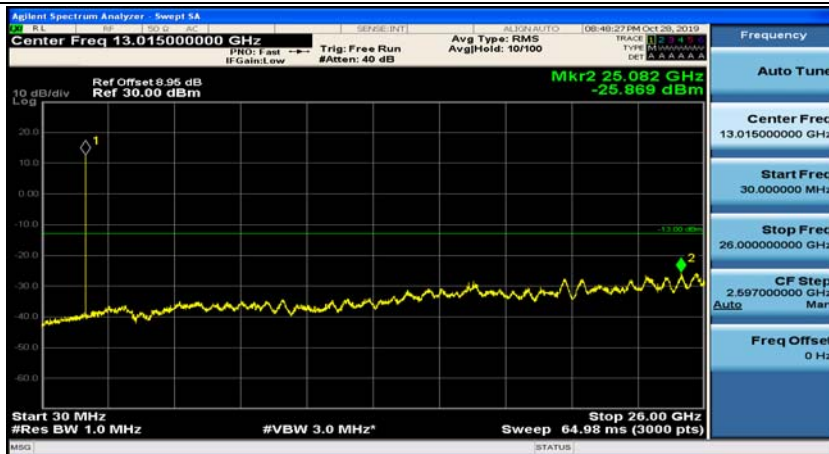

(Channel Bandwidth: 1.4 MHz)_MCH_QPSK_1RB#0

(Channel Bandwidth: 1.4 MHz)_MCH_QPSK_1RB#3

(Channel Bandwidth: 1.4 MHz)_HCH_QPSK_1RB#0

(Channel Bandwidth: 1.4 MHz)_HCH_QPSK_1RB#3

(Channel Bandwidth: 1.4 MHz)_LCH_16QAM_1RB#0