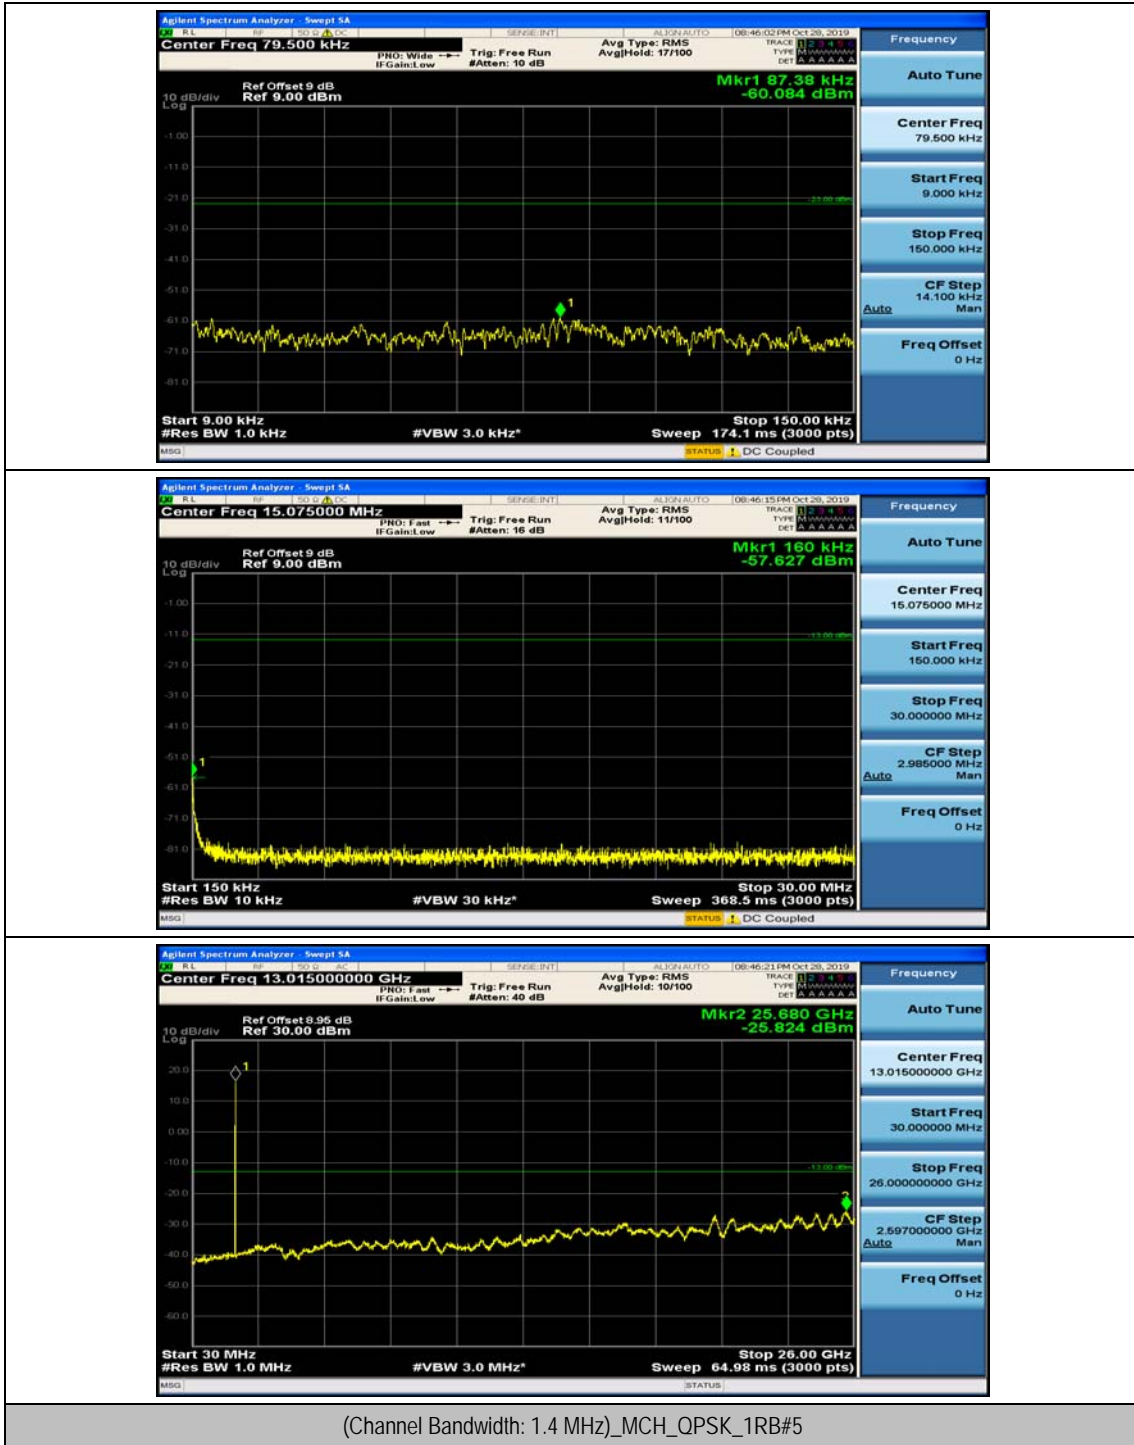

(Channel Bandwidth: 1.4 MHz)_MCH_QPSK_1RB#3