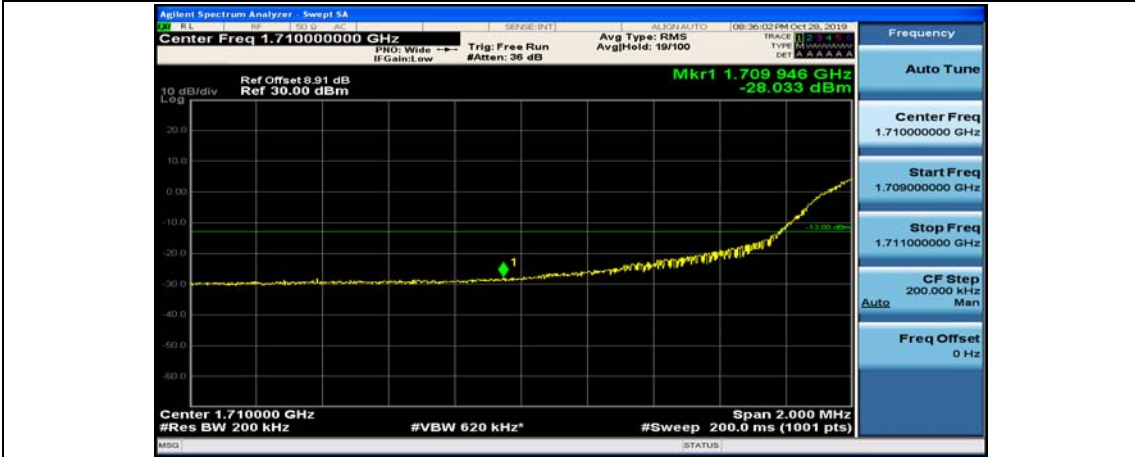

(Channel Bandwidth:15 MHz)_HCH_16QAM_37RB#18

(Channel Bandwidth:15 MHz)_HCH_16QAM_37RB#38

Channel Bandwidth: 20 MHz

(Channel Bandwidth:20 MHz)_LCH_QPSK_1RB#99

(Channel Bandwidth:20 MHz)_LCH_QPSK_50RB#0

(Channel Bandwidth:20 MHz)_LCH_QPSK_50RB#25