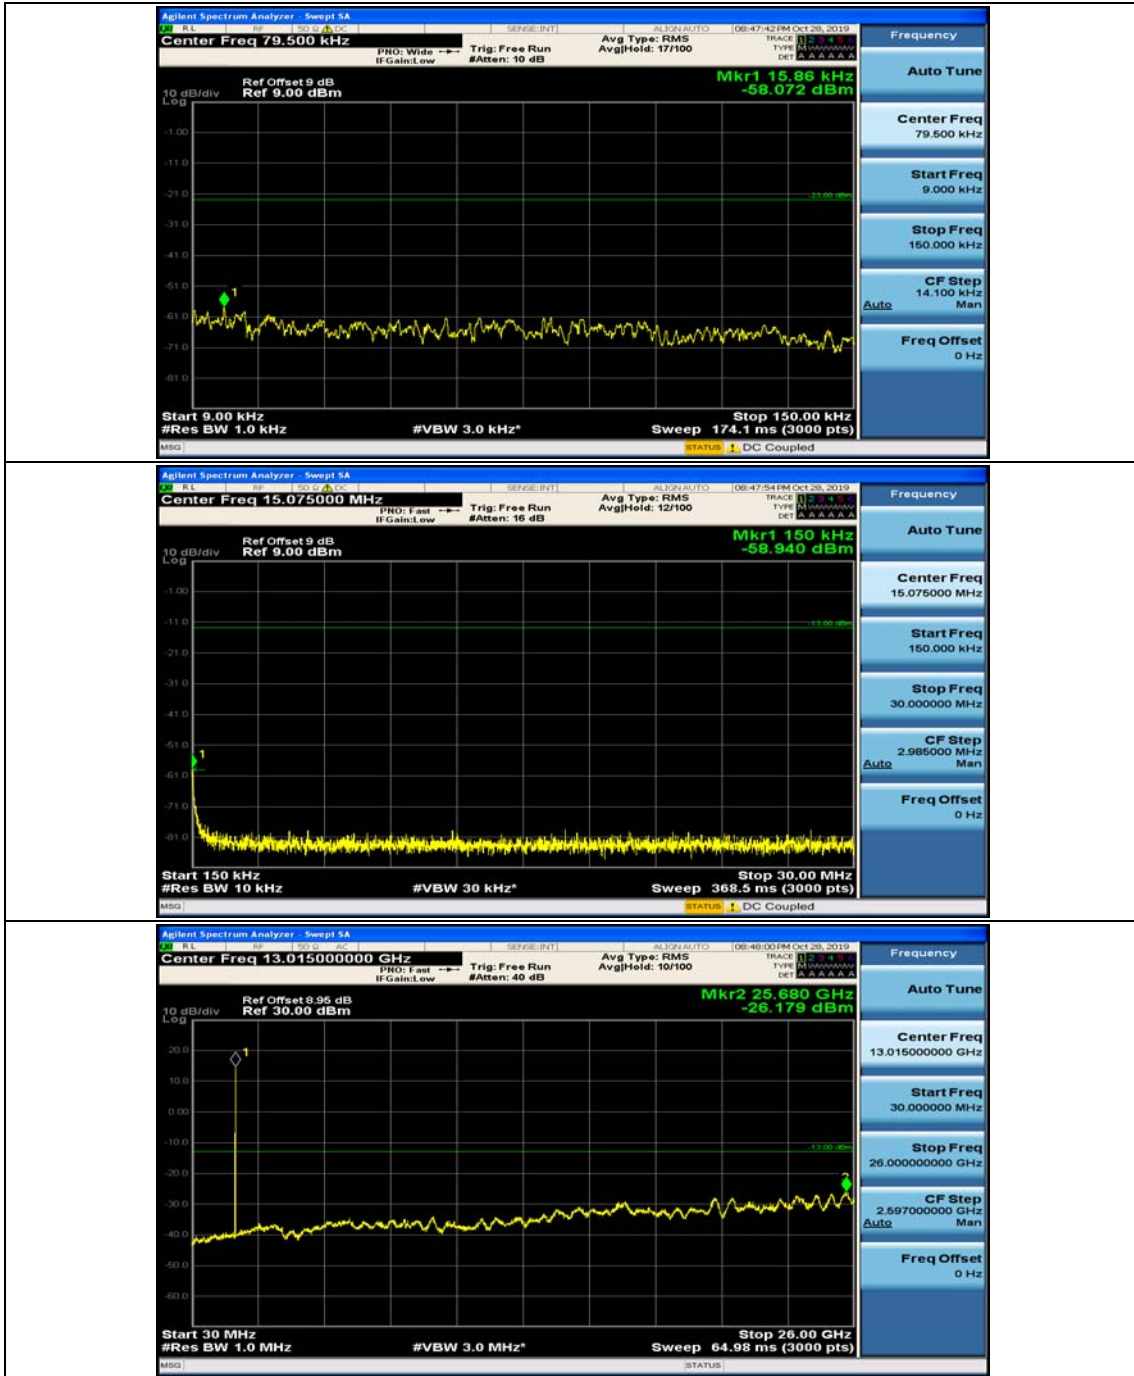

(Channel Bandwidth: 1.4 MHz)_LCH_16QAM_1RB#3

(Channel Bandwidth: 1.4 MHz)_MCH_16QAM_1RB#0

(Channel Bandwidth: 1.4 MHz)_MCH_16QAM_1RB#3

(Channel Bandwidth: 1.4 MHz)_HCH_16QAM_1RB#0

(Channel Bandwidth: 1.4 MHz)_HCH_16QAM_1RB#3