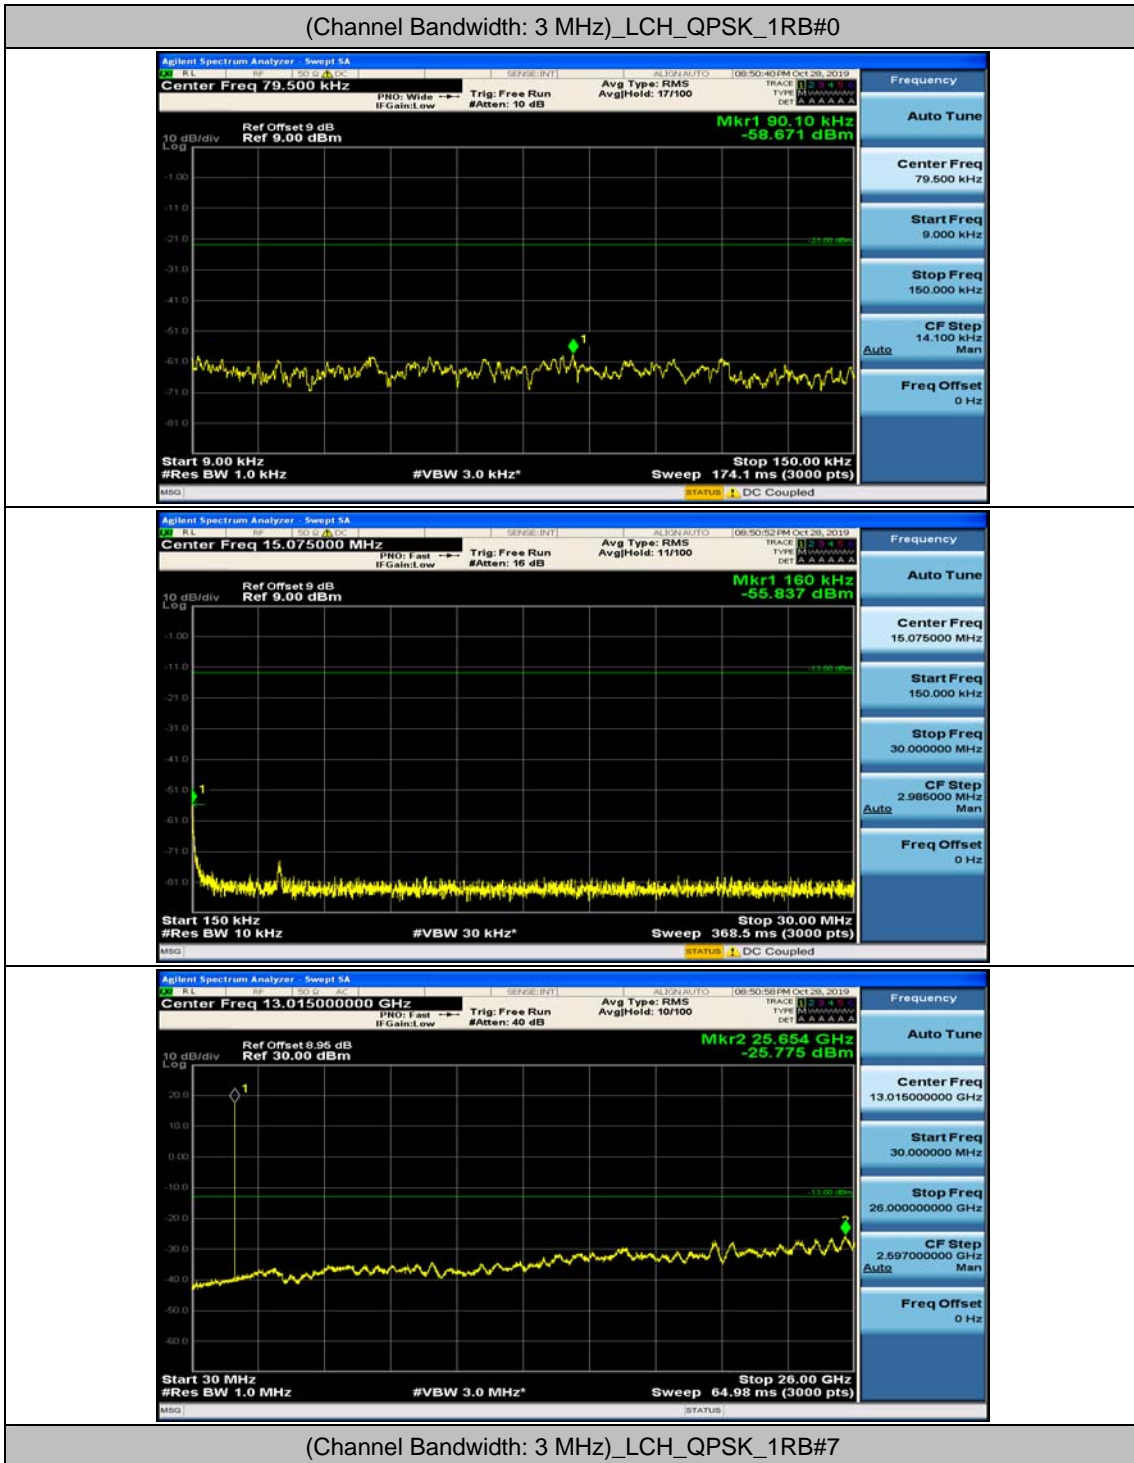

Channel Bandwidth: 3 MHz