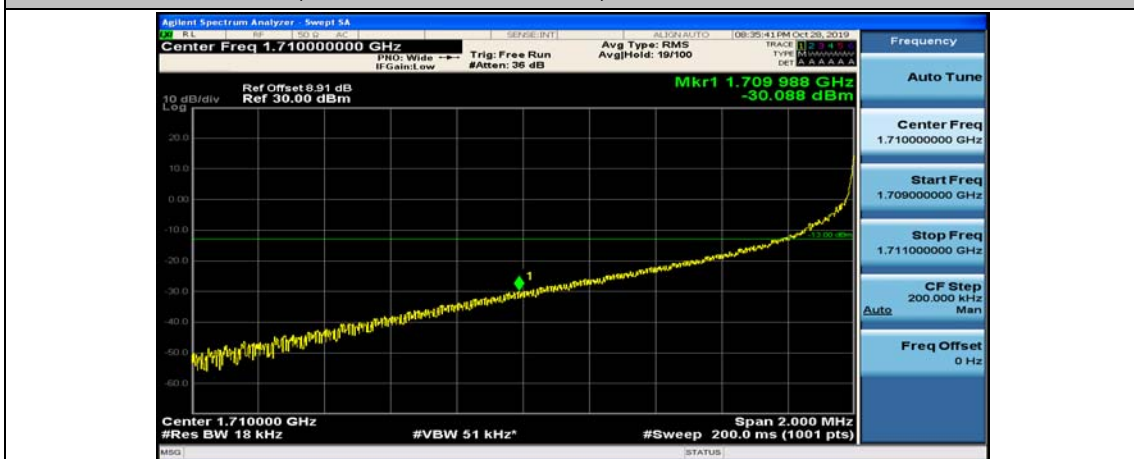

(Channel Bandwidth:20 MHz)_HCH_QPSK_50RB#0

(Channel Bandwidth:20 MHz)_HCH_QPSK_50RB#25

(Channel Bandwidth:20 MHz)_HCH_QPSK_50RB#50

(Channel Bandwidth:20 MHz)_HCH_QPSK_100RB#0

(Channel Bandwidth:20 MHz)_LCH_16QAM_1RB#0