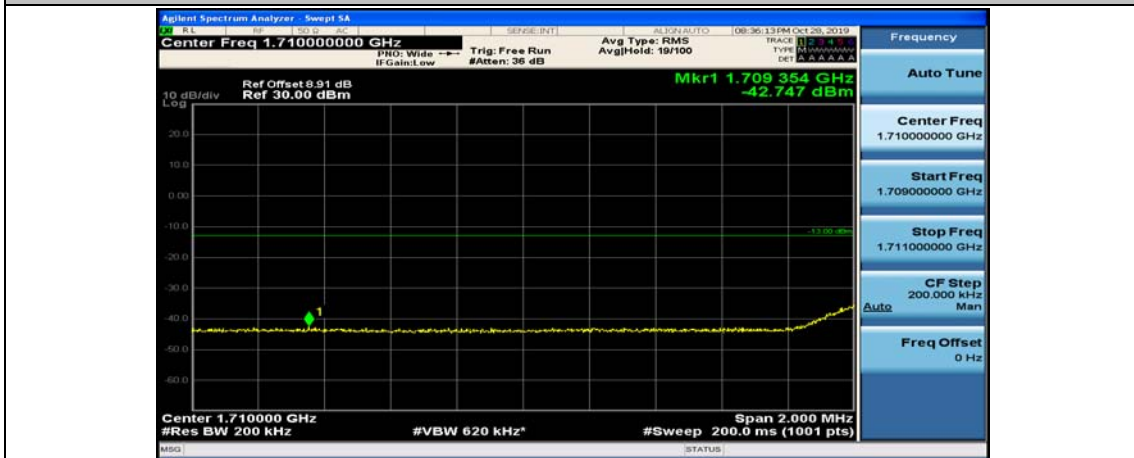

(Channel Bandwidth:20 MHz)_LCH_QPSK_50RB#50