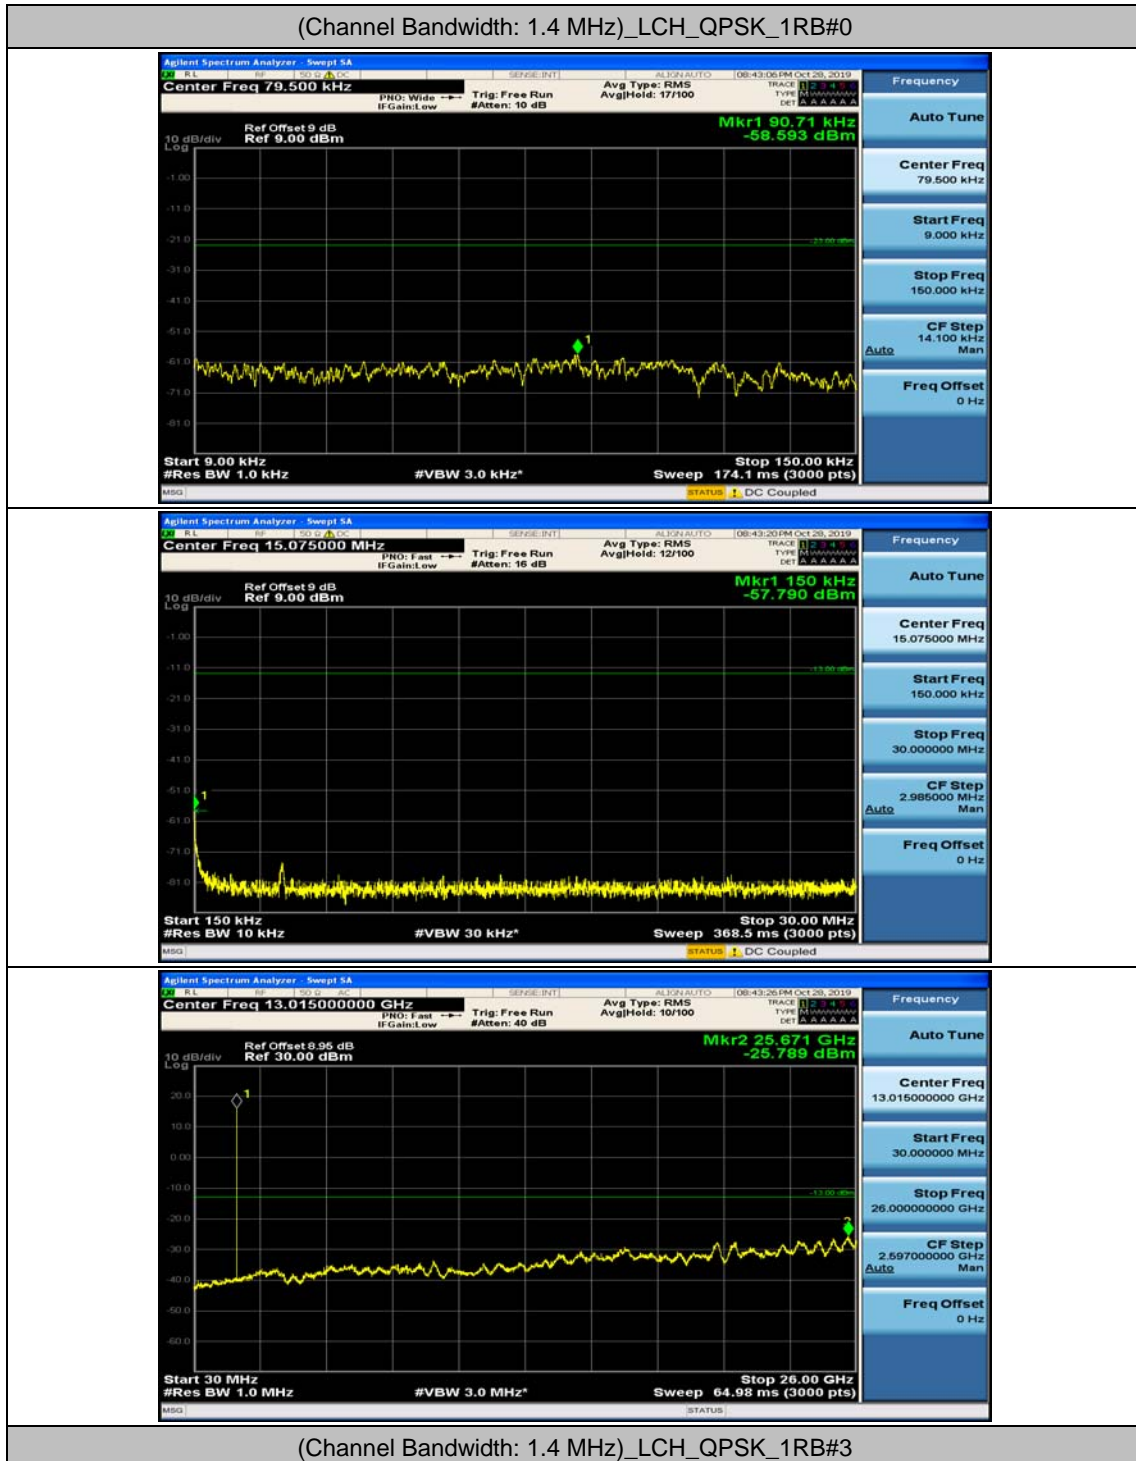

(Channel Bandwidth:20 MHz)_HCH_16QAM_50RB#25

(Channel Bandwidth:20 MHz)_HCH_16QAM_50RB#50

(Channel Bandwidth:20 MHz)_HCH_16QAM_100RB#0

Appendix E: Conducted Spurious Emission

Test Graphs

Channel Bandwidth: 1.4 MHz