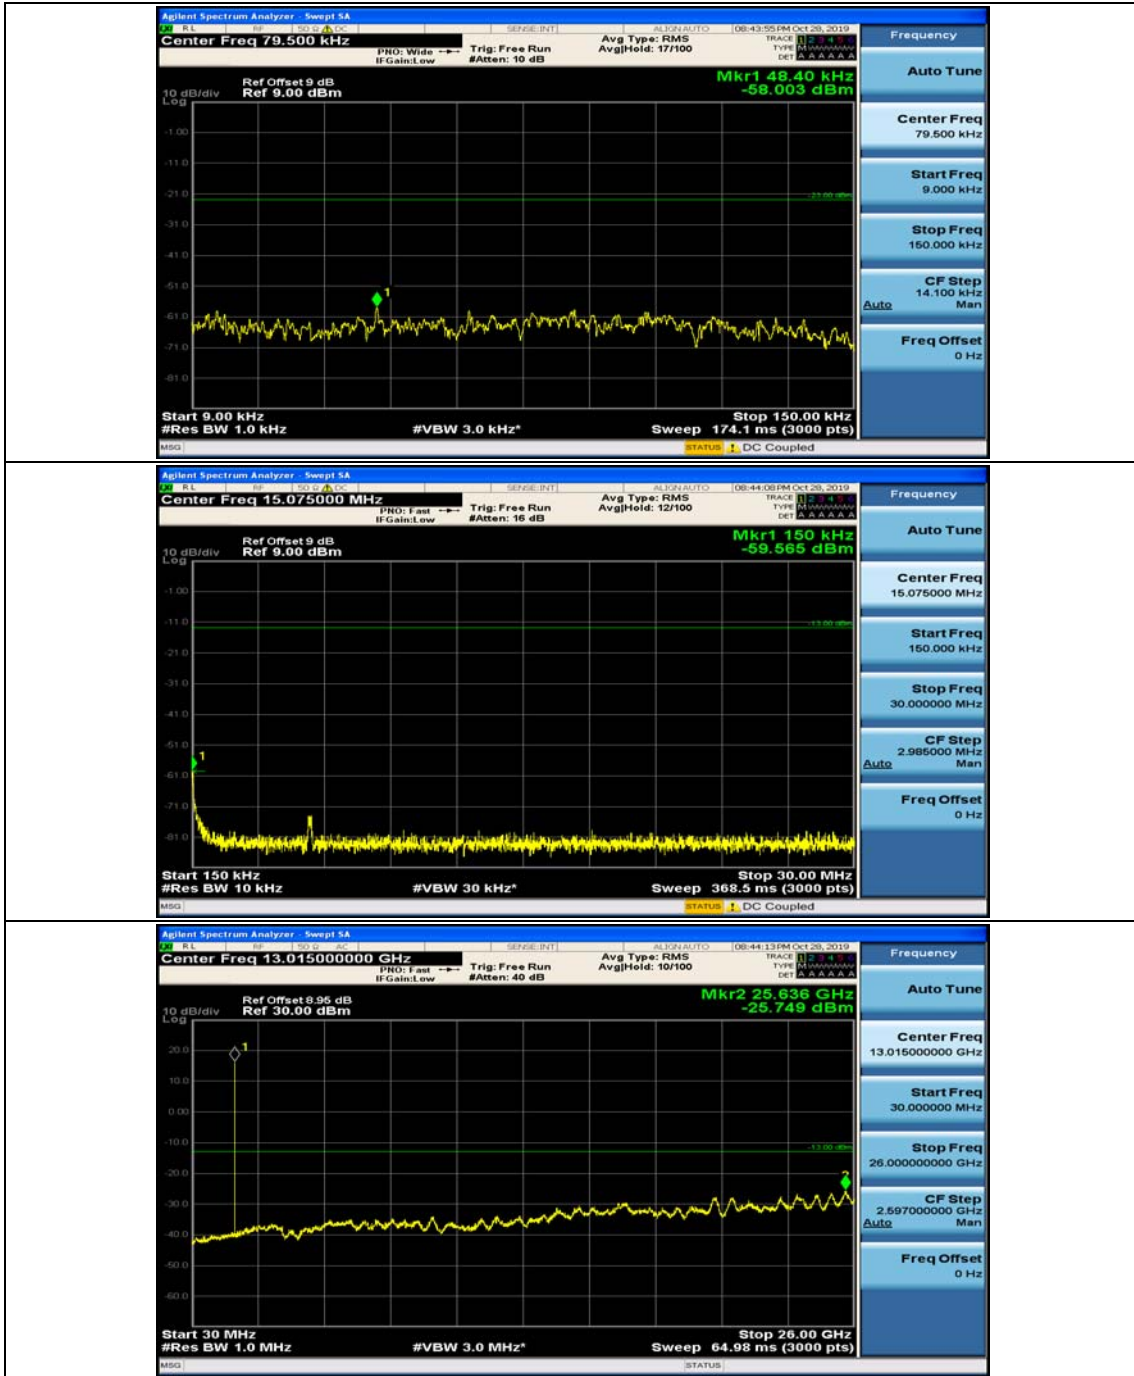

(Channel Bandwidth:20 MHz)_HCH_16QAM_50RB#25

(Channel Bandwidth:20 MHz)_HCH_16QAM_50RB#50

(Channel Bandwidth:20 MHz)_HCH_16QAM_100RB#0

Appendix E: Conducted Spurious Emission

Test Graphs

Channel Bandwidth: 1.4 MHz