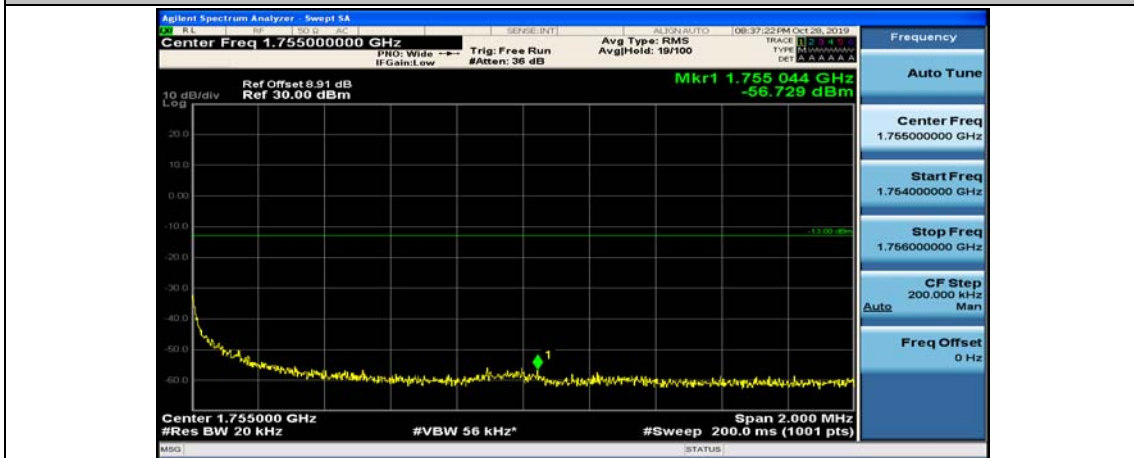

(Channel Bandwidth:20 MHz)_HCH_16QAM_1RB#0