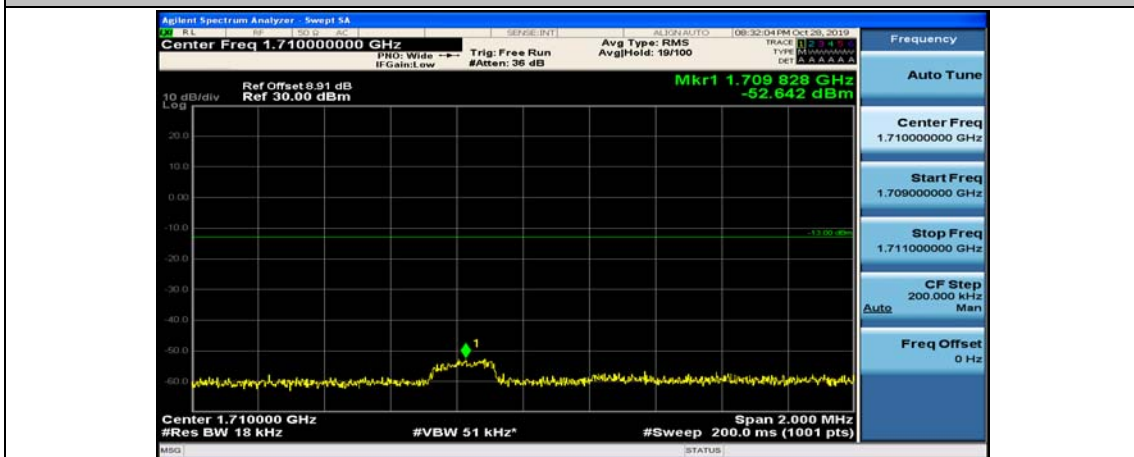

Channel Bandwidth: 10 MHz_HCH_16QAM_1RB#49

Channel Bandwidth: 10 MHz_HCH_16QAM_25RB#0

Channel Bandwidth: 10 MHz_HCH_16QAM_25RB#12

Channel Bandwidth: 10 MHz_HCH_16QAM_25RB#25

Channel Bandwidth: 10 MHz_HCH_16QAM_50RB#0

Channel Bandwidth: 15 MHz

(Channel Bandwidth:15 MHz)_LCH_QPSK_1RB#0

(Channel Bandwidth:15 MHz)_LCH_QPSK_1RB#37

(Channel Bandwidth:15 MHz)_LCH_QPSK_1RB#74

(Channel Bandwidth:15 MHz)_LCH_QPSK_37RB#0

(Channel Bandwidth:15 MHz)_LCH_QPSK_37RB#18