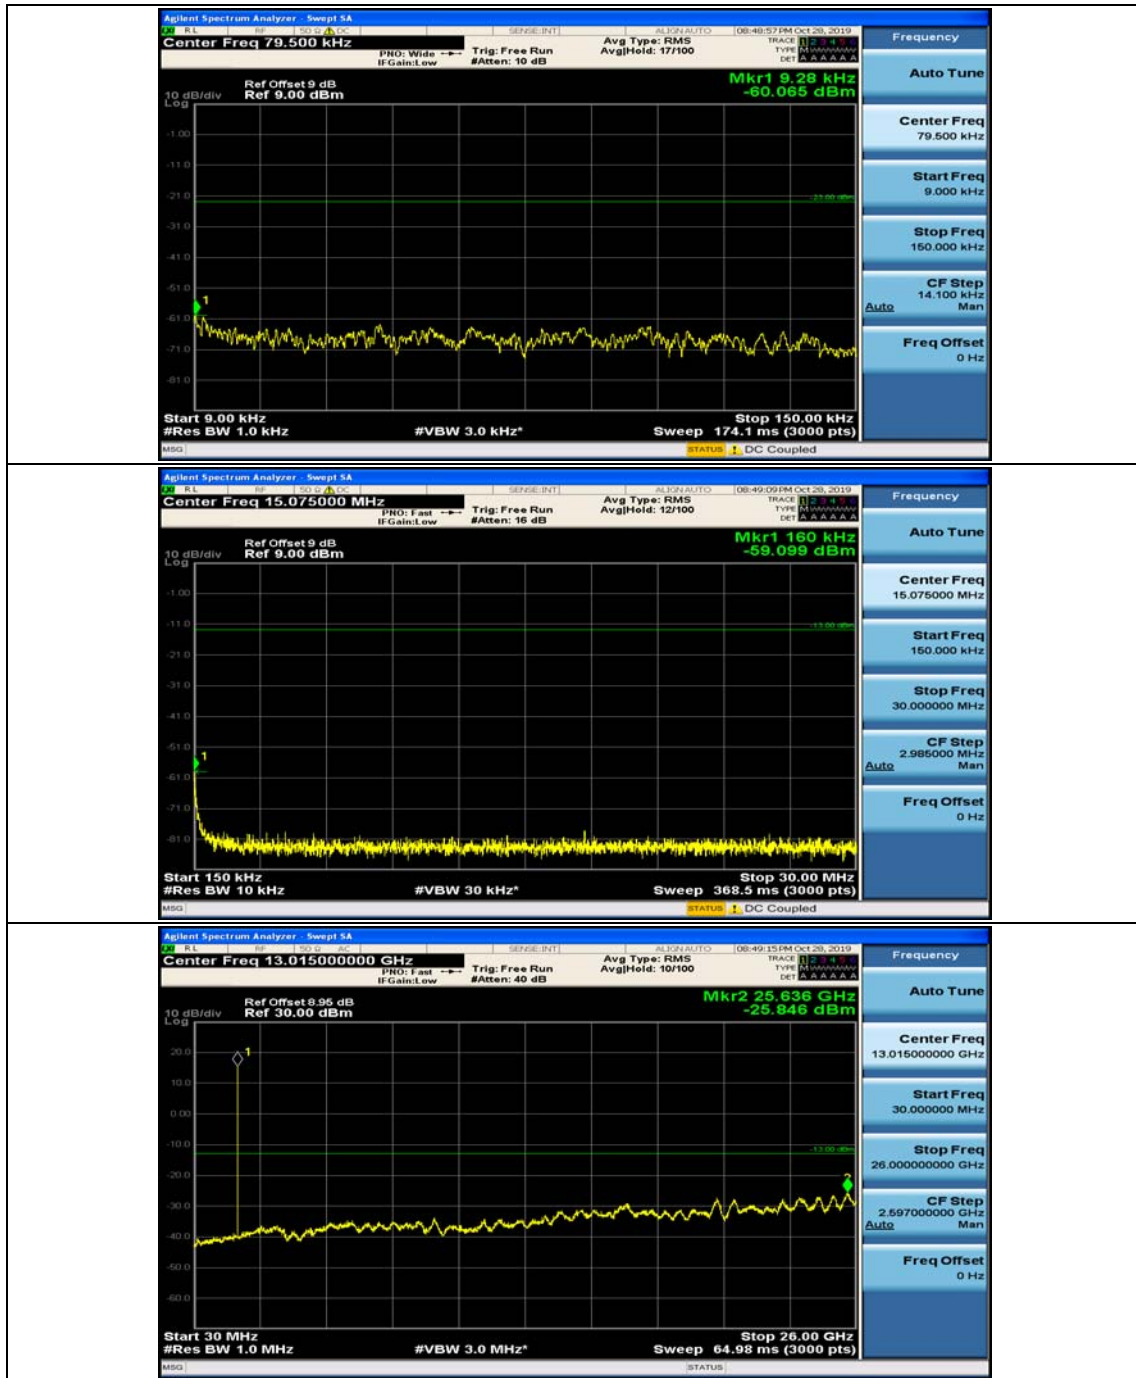

(Channel Bandwidth: 1.4 MHz)_MCH_QPSK_1RB#0

(Channel Bandwidth: 1.4 MHz)_MCH_QPSK_1RB#3

(Channel Bandwidth: 1.4 MHz)_HCH_QPSK_1RB#0

(Channel Bandwidth: 1.4 MHz)_HCH_QPSK_1RB#3

(Channel Bandwidth: 1.4 MHz)_LCH_16QAM_1RB#0