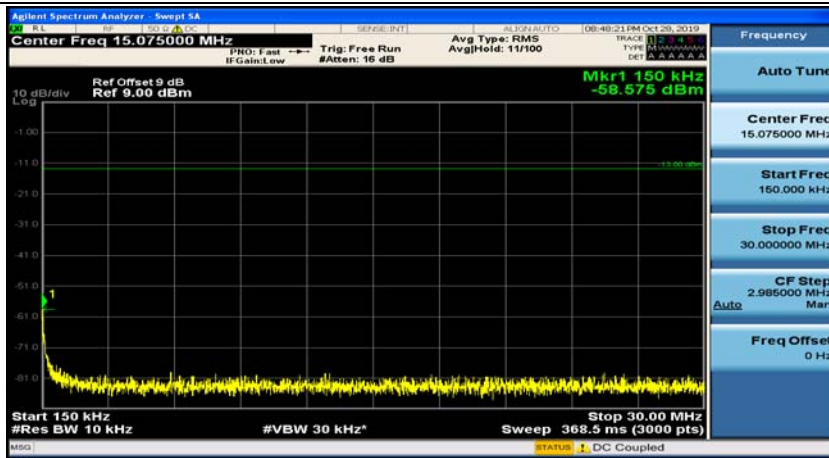

(Channel Bandwidth: 1.4 MHz)_MCH_QPSK_1RB#0

(Channel Bandwidth: 1.4 MHz)_MCH_QPSK_1RB#3

(Channel Bandwidth: 1.4 MHz)_HCH_QPSK_1RB#0

(Channel Bandwidth: 1.4 MHz)_HCH_QPSK_1RB#3

(Channel Bandwidth: 1.4 MHz)_LCH_16QAM_1RB#0