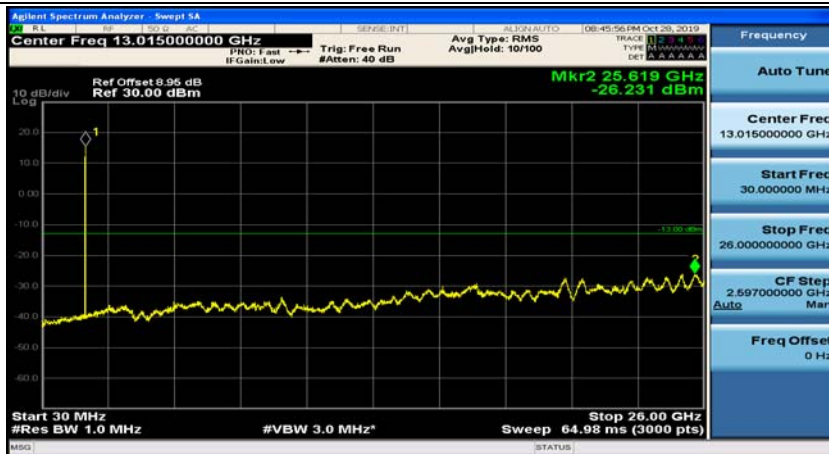

(Channel Bandwidth: 1.4 MHz)_MCH_QPSK_1RB#0