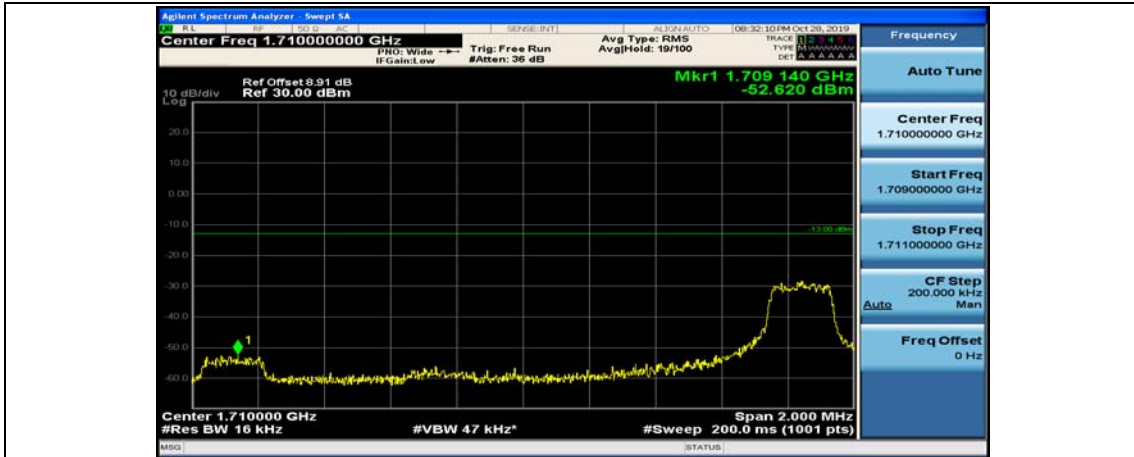

Channel Bandwidth: 15 MHz

(Channel Bandwidth:15 MHz)_LCH_QPSK_1RB#0

(Channel Bandwidth:15 MHz)_LCH_QPSK_1RB#37

(Channel Bandwidth:15 MHz)_LCH_QPSK_1RB#74

(Channel Bandwidth:15 MHz)_LCH_QPSK_37RB#0

(Channel Bandwidth:15 MHz)_LCH_QPSK_37RB#18