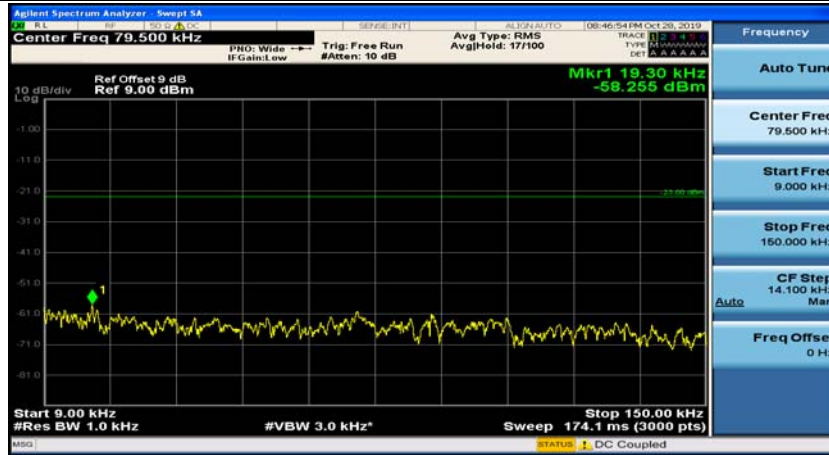

(Channel Bandwidth: 1.4 MHz)_MCH_16QAM_1RB#0