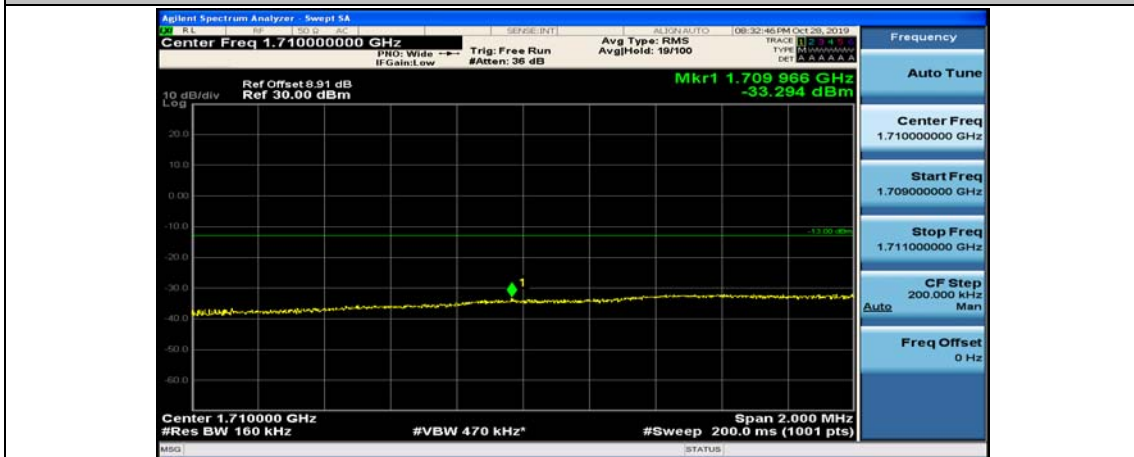

Channel Bandwidth: 15 MHz

(Channel Bandwidth:15 MHz)_LCH_QPSK_1RB#0

(Channel Bandwidth:15 MHz)_LCH_QPSK_1RB#37

(Channel Bandwidth:15 MHz)_LCH_QPSK_1RB#74

(Channel Bandwidth:15 MHz)_LCH_QPSK_37RB#0

(Channel Bandwidth:15 MHz)_LCH_QPSK_37RB#18