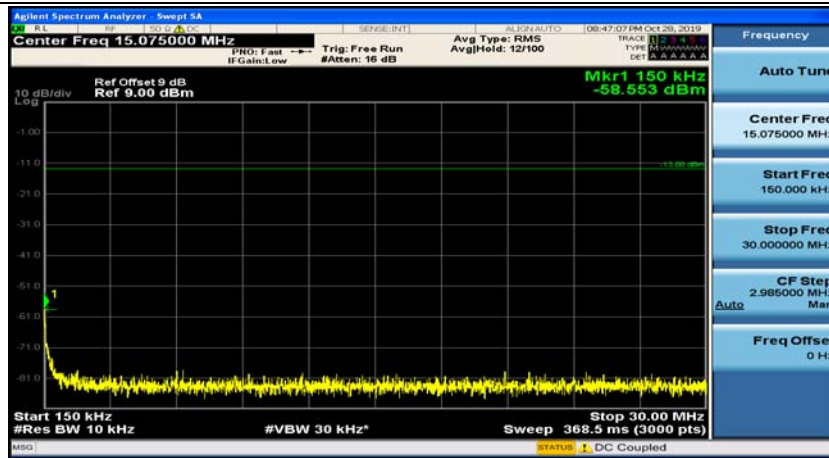

(Channel Bandwidth: 1.4 MHz)_MCH_16QAM_1RB#0