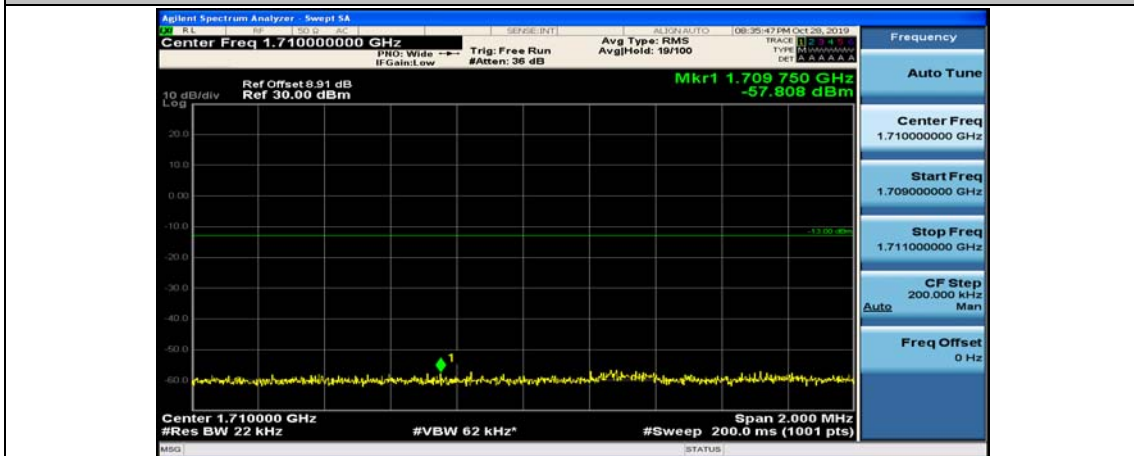

(Channel Bandwidth:20 MHz)_LCH_16QAM_1RB#49