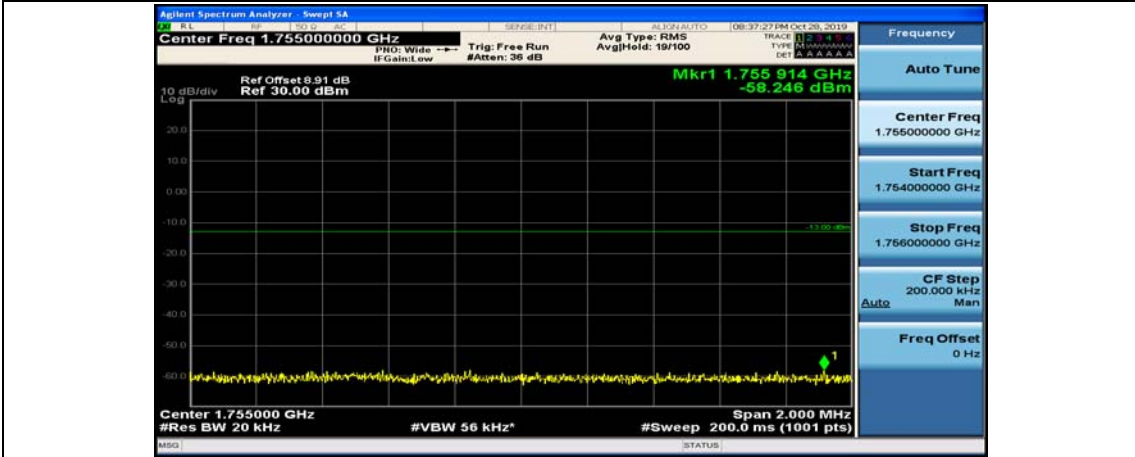

(Channel Bandwidth:20 MHz)_HCH_16QAM_1RB#49