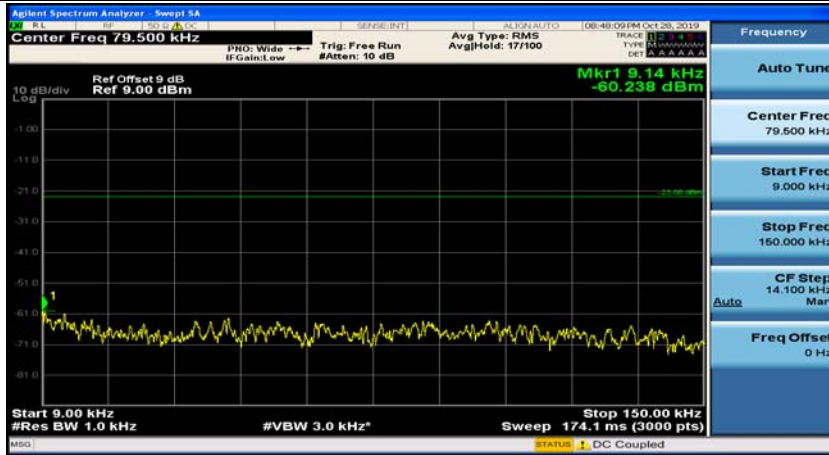

(Channel Bandwidth: 1.4 MHz)_MCH_QPSK_1RB#0

(Channel Bandwidth: 1.4 MHz)_MCH_QPSK_1RB#3

(Channel Bandwidth: 1.4 MHz)_HCH_QPSK_1RB#0

(Channel Bandwidth: 1.4 MHz)_HCH_QPSK_1RB#3

(Channel Bandwidth: 1.4 MHz)_LCH_16QAM_1RB#0