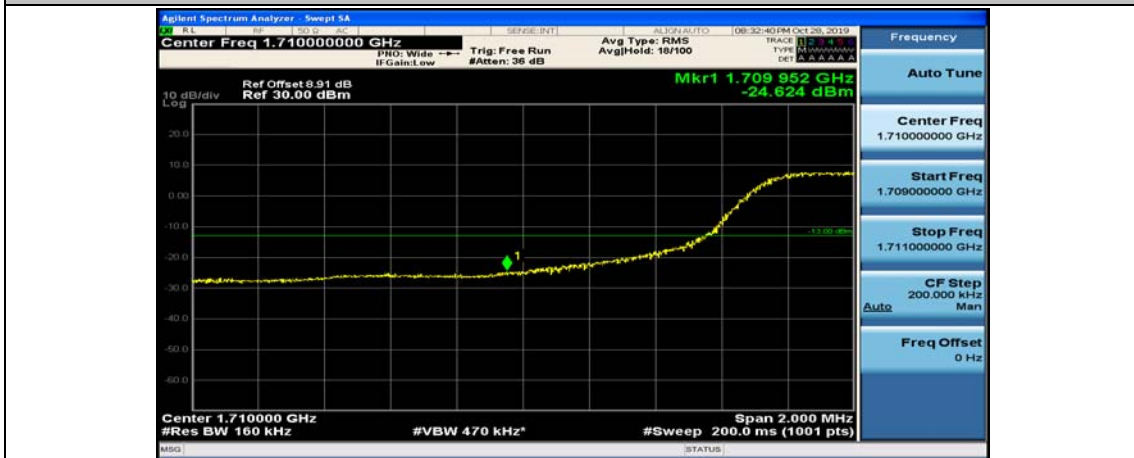

Channel Bandwidth: 15 MHz

(Channel Bandwidth:15 MHz)_LCH_QPSK_1RB#0

(Channel Bandwidth:15 MHz)_LCH_QPSK_1RB#37

(Channel Bandwidth:15 MHz)_LCH_QPSK_1RB#74

(Channel Bandwidth:15 MHz)_LCH_QPSK_37RB#0

(Channel Bandwidth:15 MHz)_LCH_QPSK_37RB#18