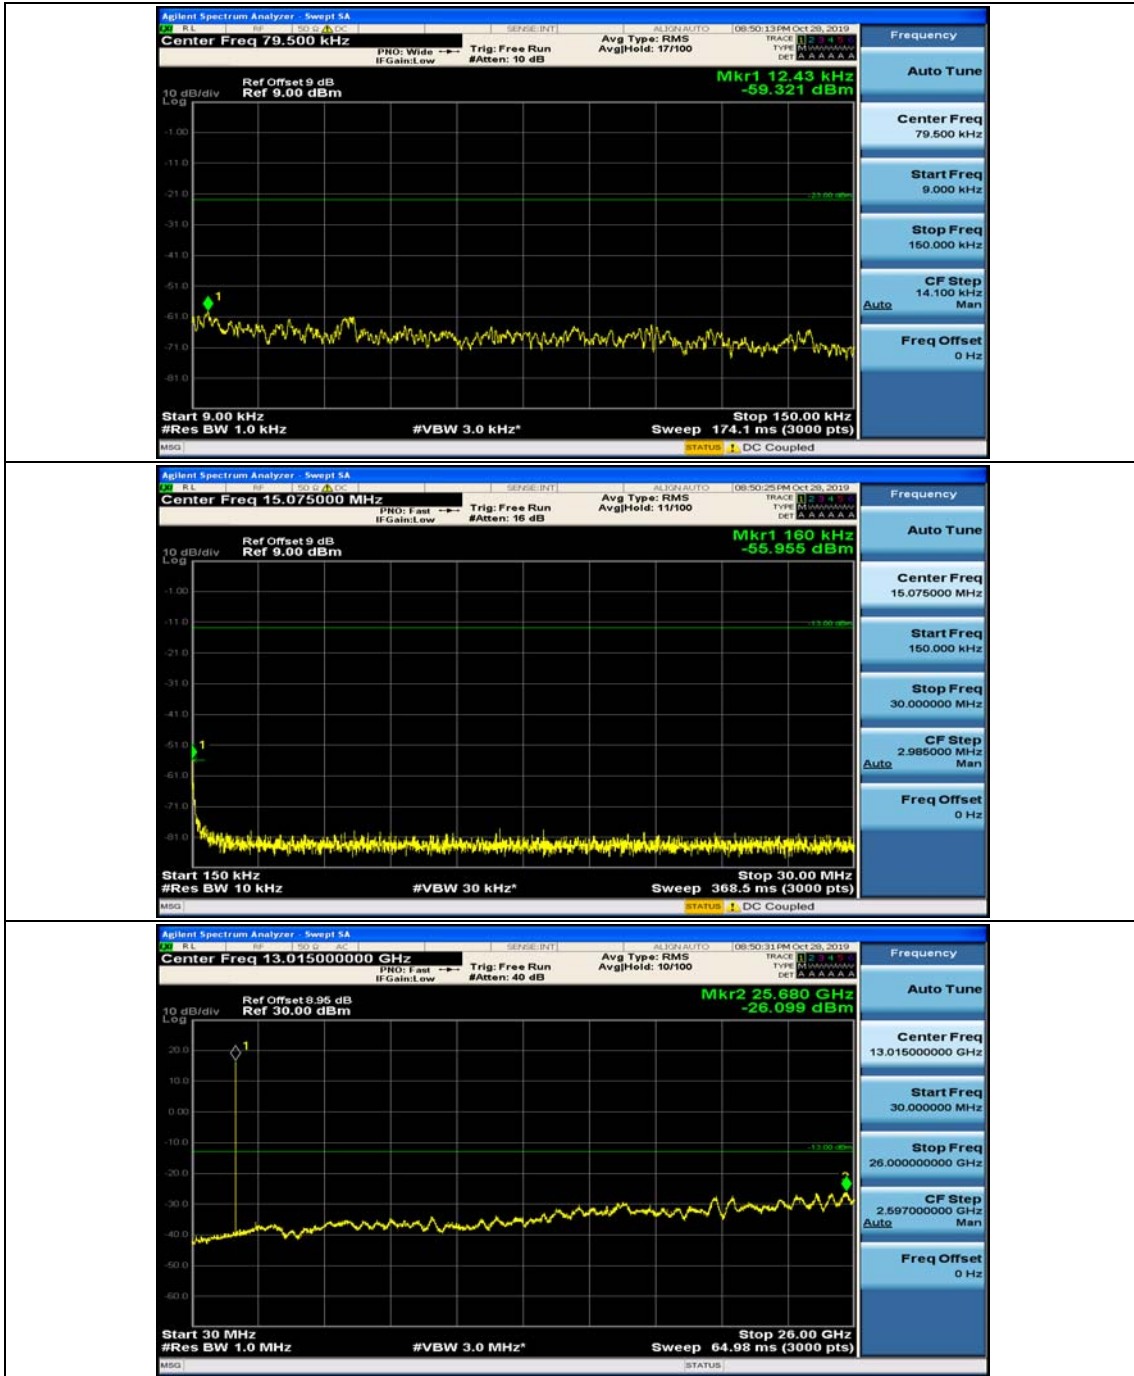

(Channel Bandwidth: 1.4 MHz)_LCH_16QAM_1RB#3

(Channel Bandwidth: 1.4 MHz)_MCH_16QAM_1RB#0

(Channel Bandwidth: 1.4 MHz)_MCH_16QAM_1RB#3

(Channel Bandwidth: 1.4 MHz)_HCH_16QAM_1RB#0

(Channel Bandwidth: 1.4 MHz)_HCH_16QAM_1RB#3