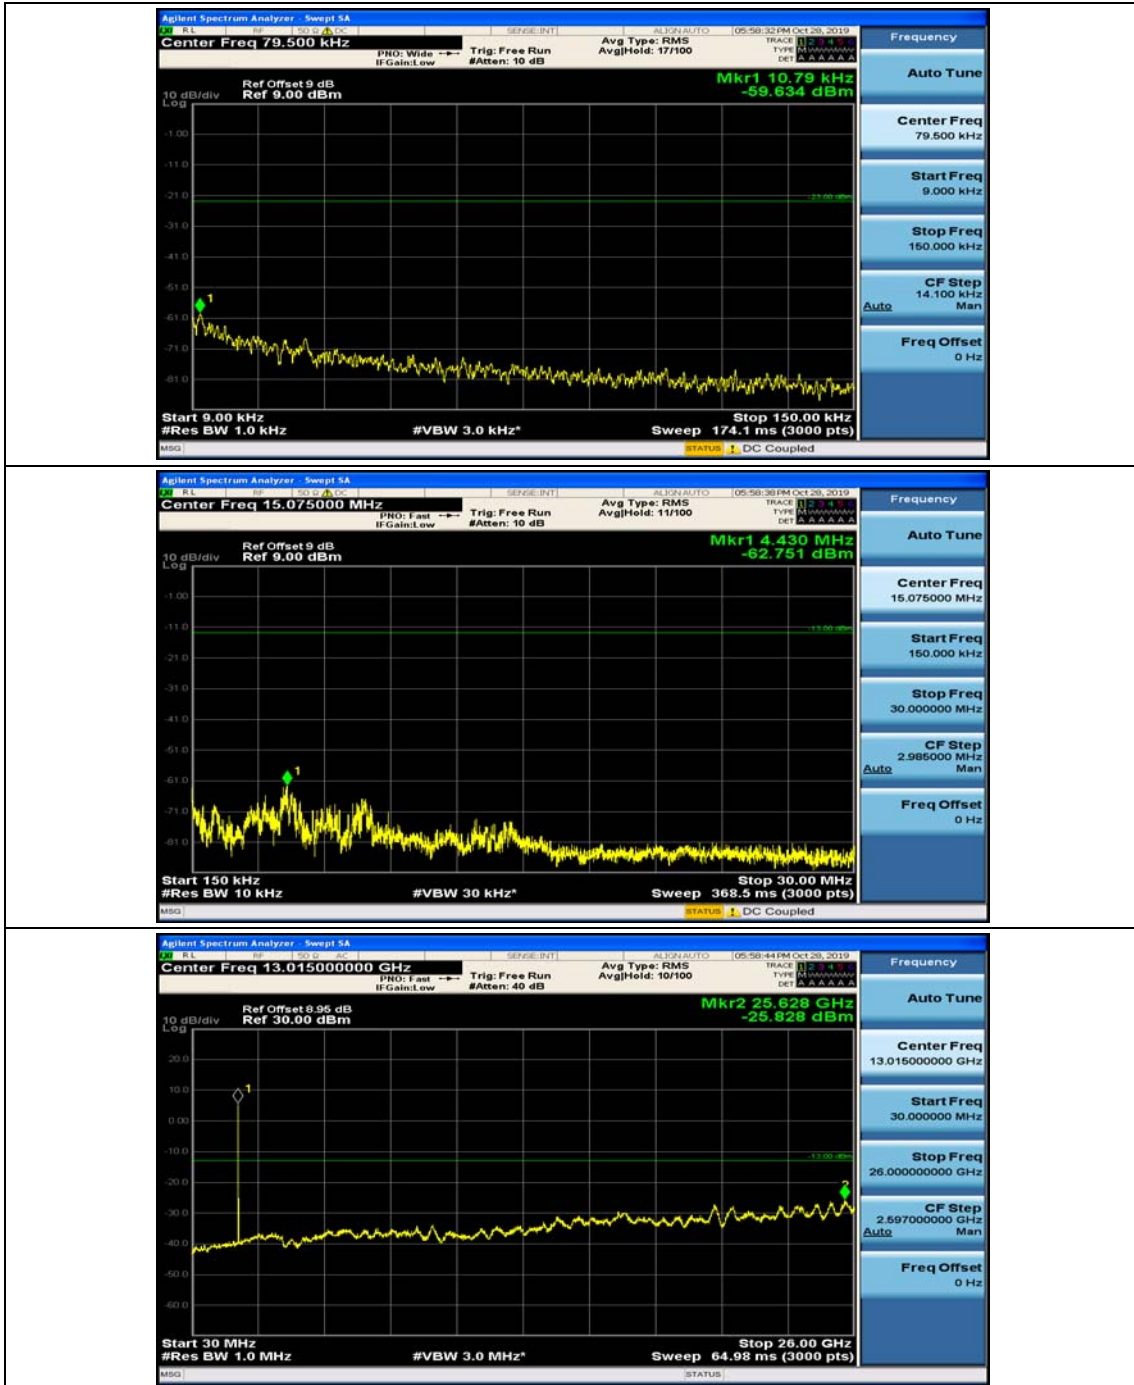

(Channel Bandwidth: 3 MHz)_HCH_QPSK_1RB#0

(Channel Bandwidth: 3 MHz)_HCH_QPSK_1RB#7

(Channel Bandwidth: 3 MHz)_LCH_16QAM_1RB#0

(Channel Bandwidth: 3 MHz)_LCH_16QAM_1RB#7

(Channel Bandwidth: 3 MHz)_MCH_16QAM_1RB#0

(Channel Bandwidth: 3 MHz)_MCH_16QAM_1RB#7

(Channel Bandwidth: 3 MHz)_HCH_16QAM_1RB#0

(Channel Bandwidth: 3 MHz)_HCH_16QAM_1RB#7

Channel Bandwidth: 5 MHz

(Channel Bandwidth: 5 MHz)_MCH_QPSK_1RB#0

(Channel Bandwidth: 5 MHz)_MCH_QPSK_1RB#12