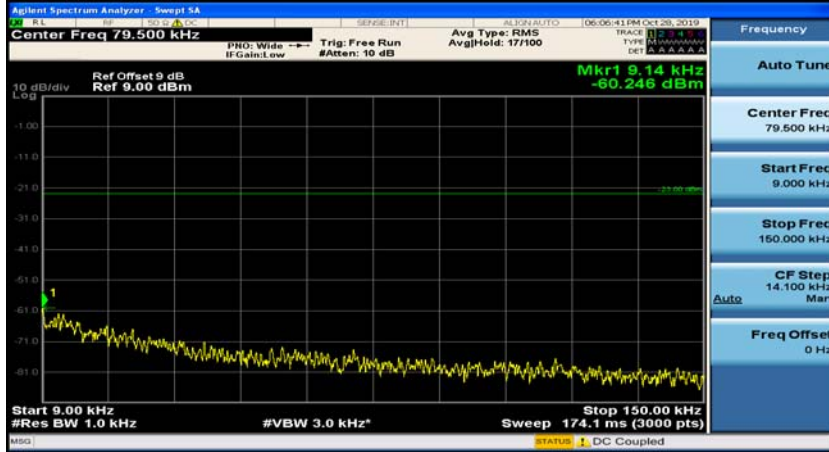

(Channel Bandwidth: 5 MHz)_HCH_QPSK_1RB#0

(Channel Bandwidth: 5 MHz)_HCH_QPSK_1RB#12

(Channel Bandwidth: 5 MHz)_LCH_16QAM_1RB#0

(Channel Bandwidth: 5 MHz)_LCH_16QAM_1RB#12

(Channel Bandwidth: 5 MHz)_MCH_16QAM_1RB#0