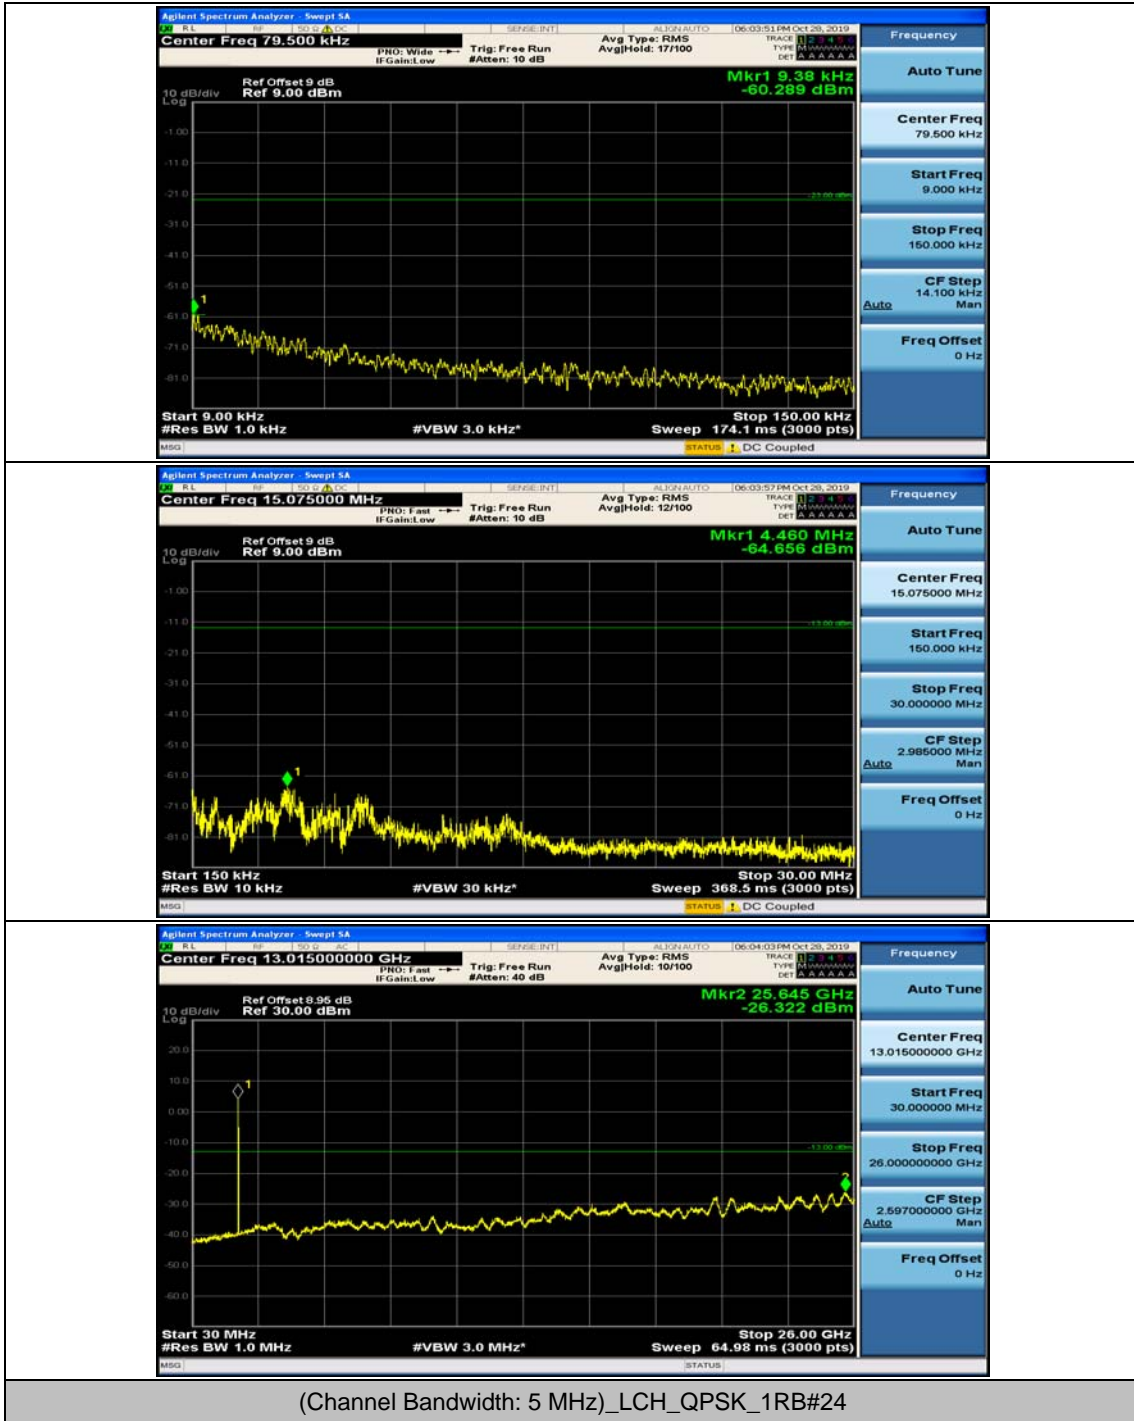

(Channel Bandwidth: 3 MHz)_HCH_QPSK_1RB#0

(Channel Bandwidth: 3 MHz)_HCH_QPSK_1RB#7

(Channel Bandwidth: 3 MHz)_LCH_16QAM_1RB#0

(Channel Bandwidth: 3 MHz)_LCH_16QAM_1RB#7

(Channel Bandwidth: 3 MHz)_MCH_16QAM_1RB#0

(Channel Bandwidth: 3 MHz)_MCH_16QAM_1RB#7

(Channel Bandwidth: 3 MHz)_HCH_16QAM_1RB#0

(Channel Bandwidth: 3 MHz)_HCH_16QAM_1RB#7

Channel Bandwidth: 5 MHz

(Channel Bandwidth: 5 MHz)_MCH_QPSK_1RB#0

(Channel Bandwidth: 5 MHz)_MCH_QPSK_1RB#12

(Channel Bandwidth: 5 MHz)_HCH_QPSK_1RB#0

(Channel Bandwidth: 5 MHz)_HCH_QPSK_1RB#12

(Channel Bandwidth: 5 MHz)_LCH_16QAM_1RB#0

(Channel Bandwidth: 5 MHz)_LCH_16QAM_1RB#12

(Channel Bandwidth: 5 MHz)_MCH_16QAM_1RB#0