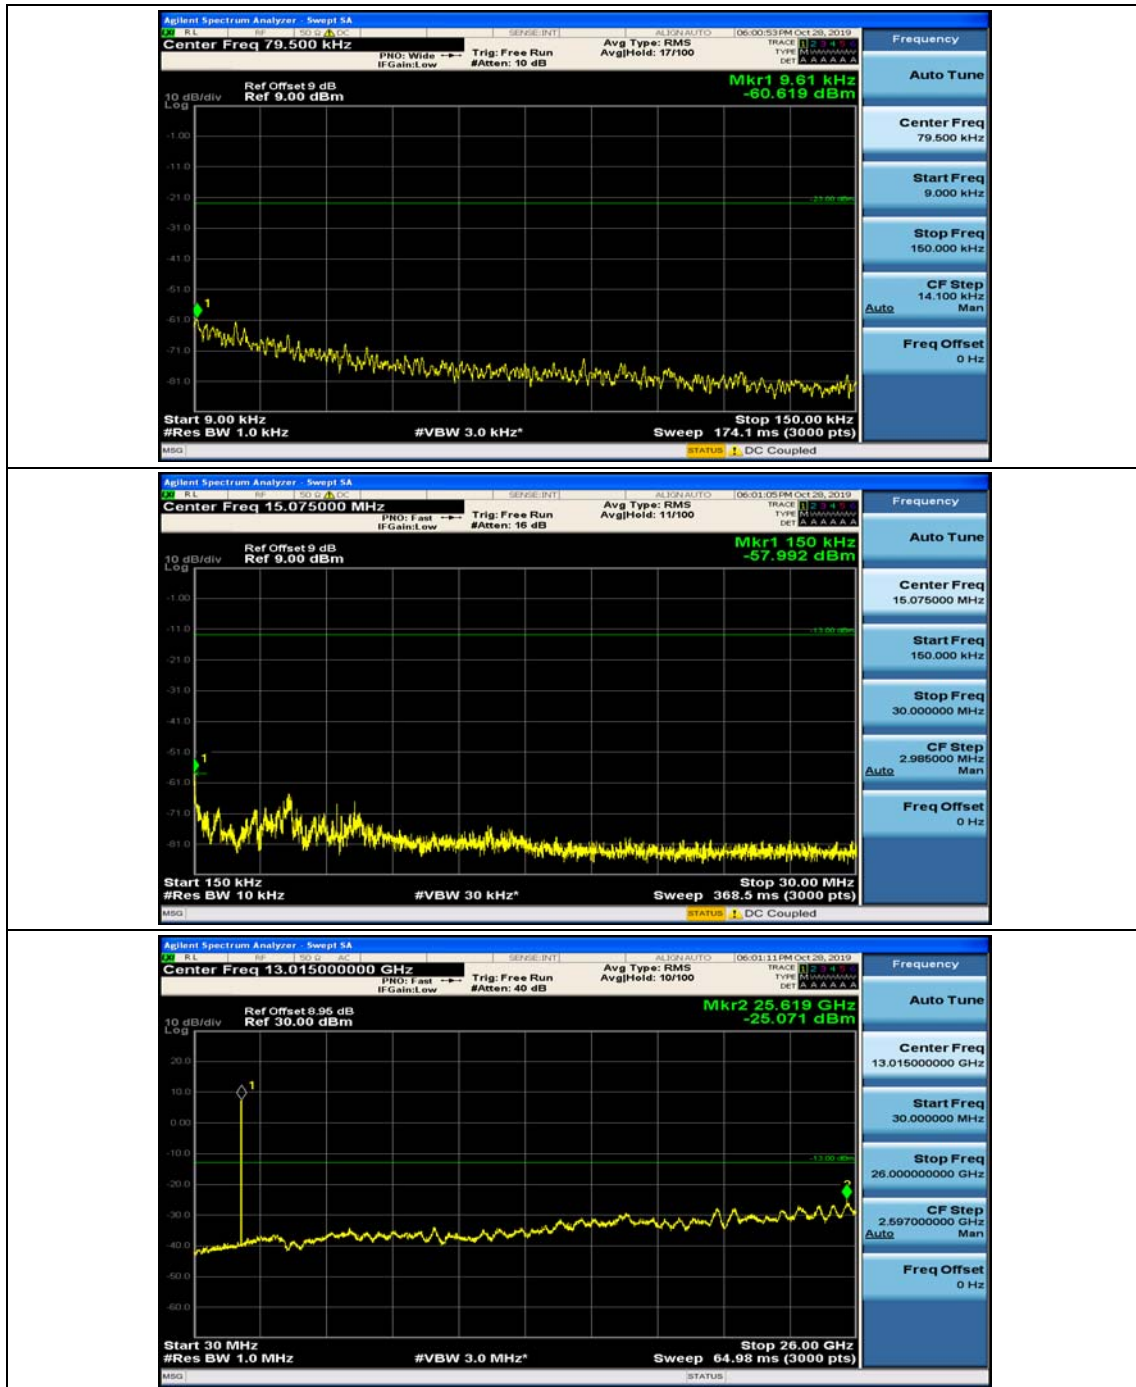

(Channel Bandwidth: 3 MHz)_HCH_QPSK_1RB#0

(Channel Bandwidth: 3 MHz)_HCH_QPSK_1RB#7

(Channel Bandwidth: 3 MHz)_LCH_16QAM_1RB#0

(Channel Bandwidth: 3 MHz)_LCH_16QAM_1RB#7

(Channel Bandwidth: 3 MHz)_MCH_16QAM_1RB#0

(Channel Bandwidth: 3 MHz)_MCH_16QAM_1RB#7

(Channel Bandwidth: 3 MHz)_HCH_16QAM_1RB#0

(Channel Bandwidth: 3 MHz)_HCH_16QAM_1RB#7

Channel Bandwidth: 5 MHz

(Channel Bandwidth: 5 MHz)_MCH_QPSK_1RB#0

(Channel Bandwidth: 5 MHz)_MCH_QPSK_1RB#12