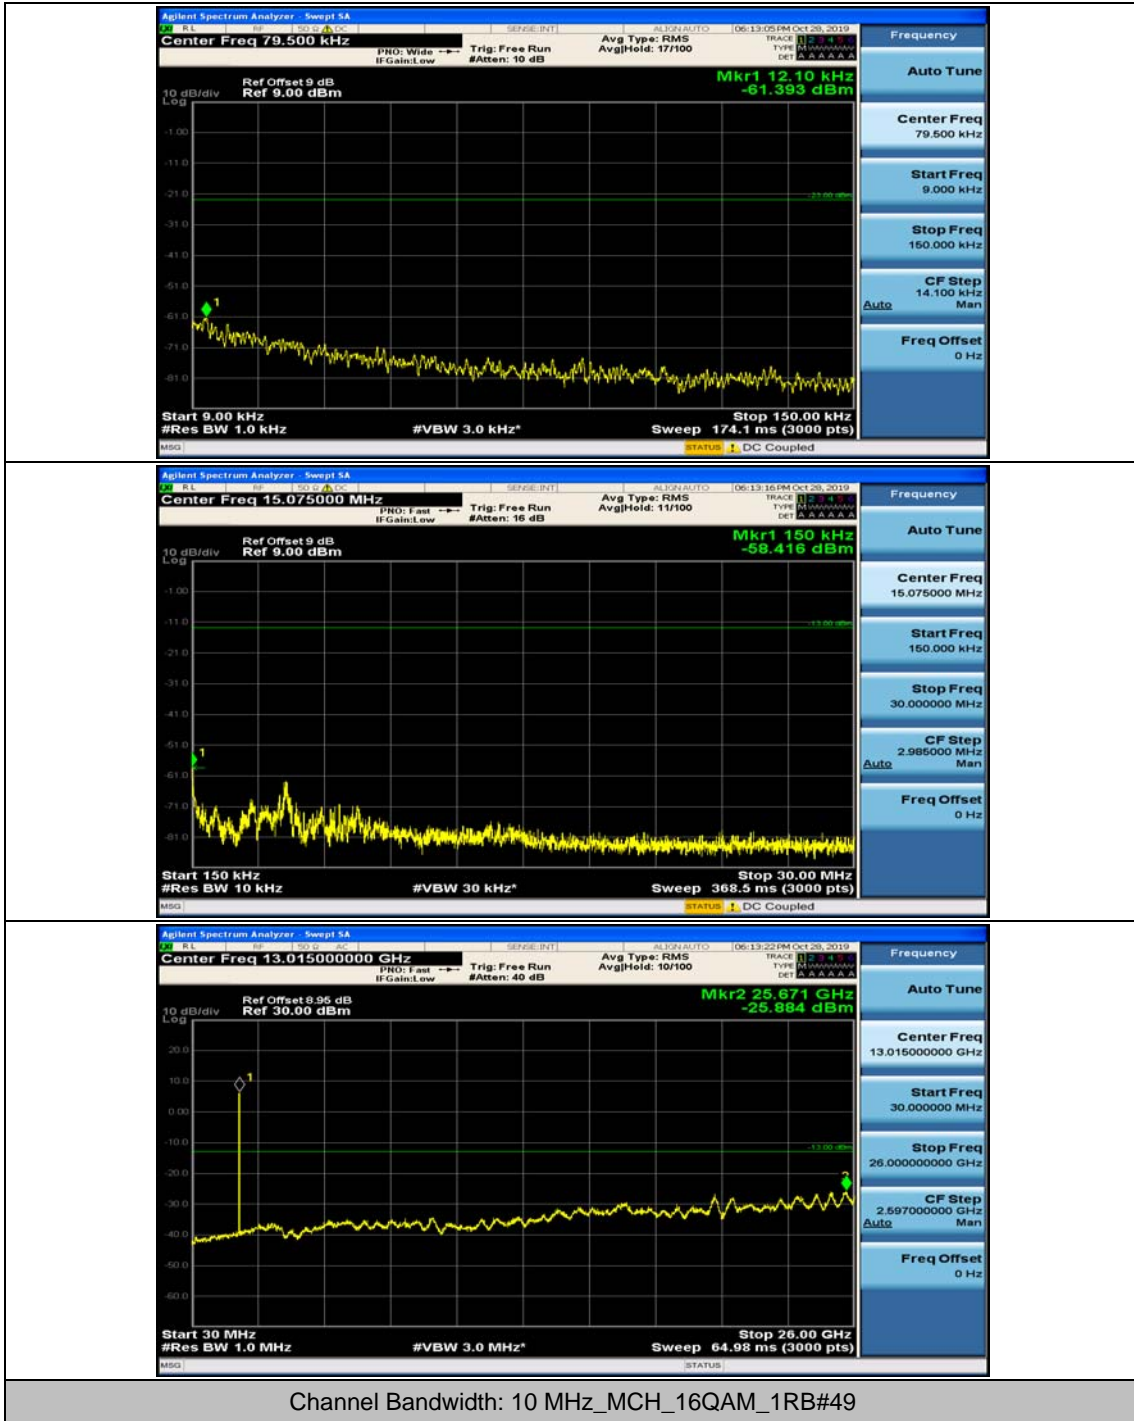

Channel Bandwidth: 10 MHz_HCH_QPSK_1RB#0

Channel Bandwidth: 10 MHz_HCH_QPSK_1RB#24

Channel Bandwidth: 10 MHz_HCH_QPSK_1RB#49

Channel Bandwidth: 10 MHz_LCH_16QAM_1RB#0

Channel Bandwidth: 10 MHz_LCH_16QAM_1RB#24

Channel Bandwidth: 10 MHz_MCH_16QAM_1RB#0

Channel Bandwidth: 10 MHz_MCH_16QAM_1RB#24

Channel Bandwidth: 10 MHz_HCH_16QAM_1RB#0

Channel Bandwidth: 10 MHz_HCH_16QAM_1RB#24