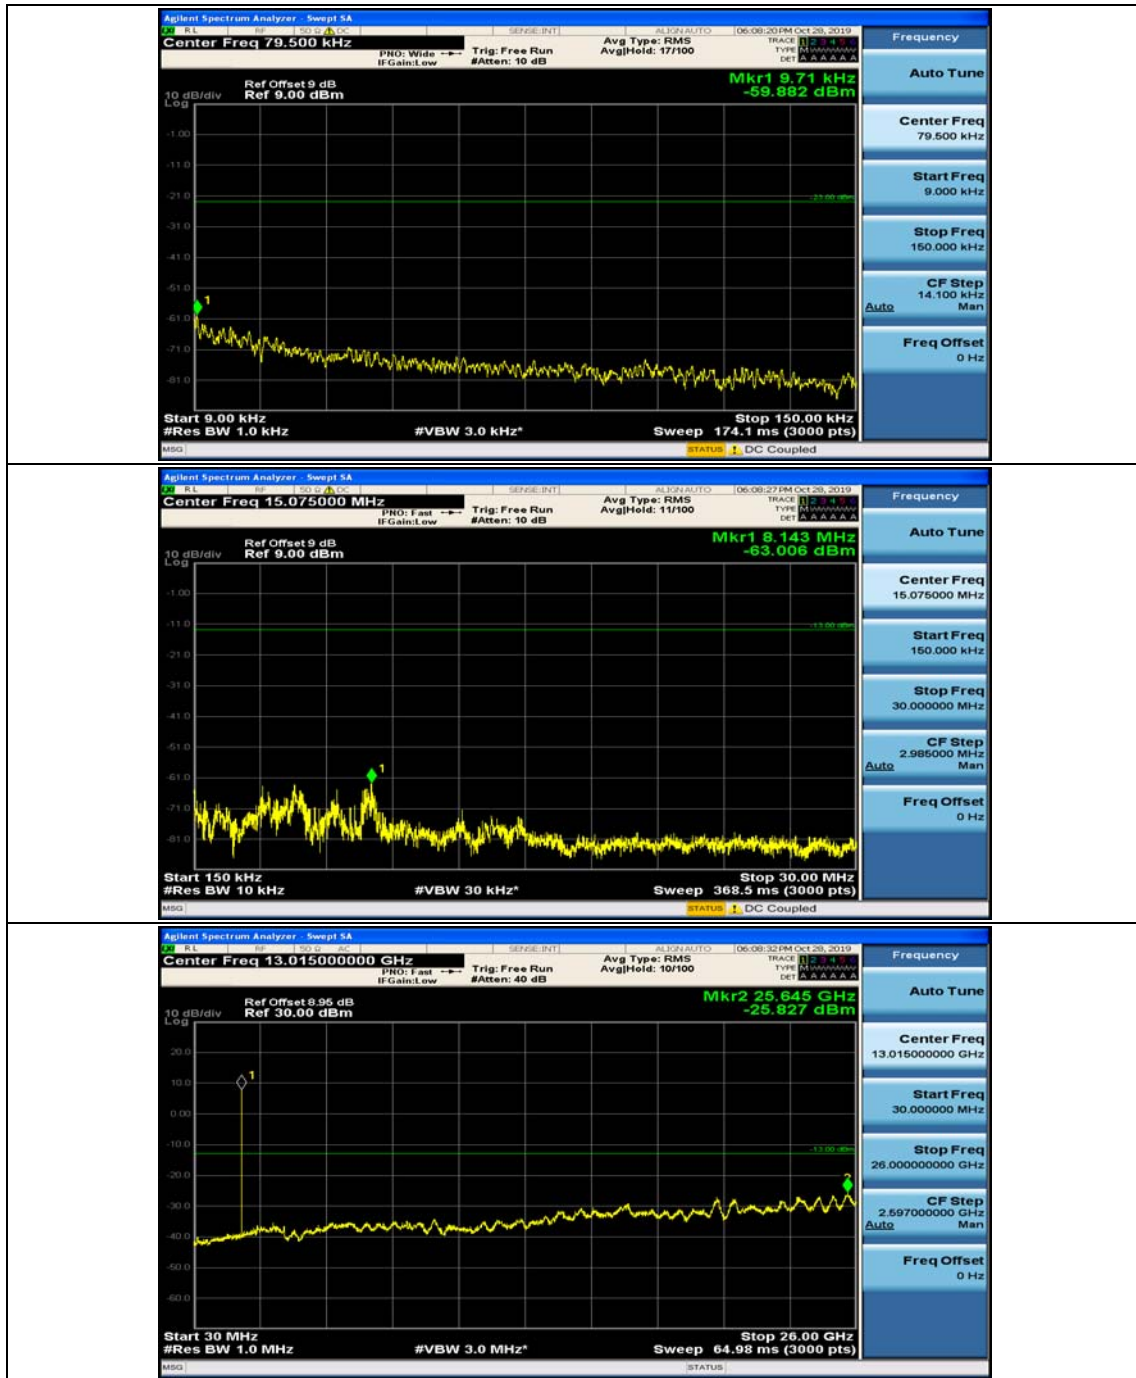

(Channel Bandwidth: 3 MHz)_HCH_QPSK_1RB#0

(Channel Bandwidth: 3 MHz)_HCH_QPSK_1RB#7

(Channel Bandwidth: 3 MHz)_LCH_16QAM_1RB#0

(Channel Bandwidth: 3 MHz)_LCH_16QAM_1RB#7

(Channel Bandwidth: 3 MHz)_MCH_16QAM_1RB#0

(Channel Bandwidth: 3 MHz)_MCH_16QAM_1RB#7

(Channel Bandwidth: 3 MHz)_HCH_16QAM_1RB#0

(Channel Bandwidth: 3 MHz)_HCH_16QAM_1RB#7

Channel Bandwidth: 5 MHz

(Channel Bandwidth: 5 MHz)_MCH_QPSK_1RB#0

(Channel Bandwidth: 5 MHz)_MCH_QPSK_1RB#12

(Channel Bandwidth: 5 MHz)_HCH_QPSK_1RB#0

(Channel Bandwidth: 5 MHz)_HCH_QPSK_1RB#12

(Channel Bandwidth: 5 MHz)_LCH_16QAM_1RB#0

(Channel Bandwidth: 5 MHz)_LCH_16QAM_1RB#12

(Channel Bandwidth: 5 MHz)_MCH_16QAM_1RB#0