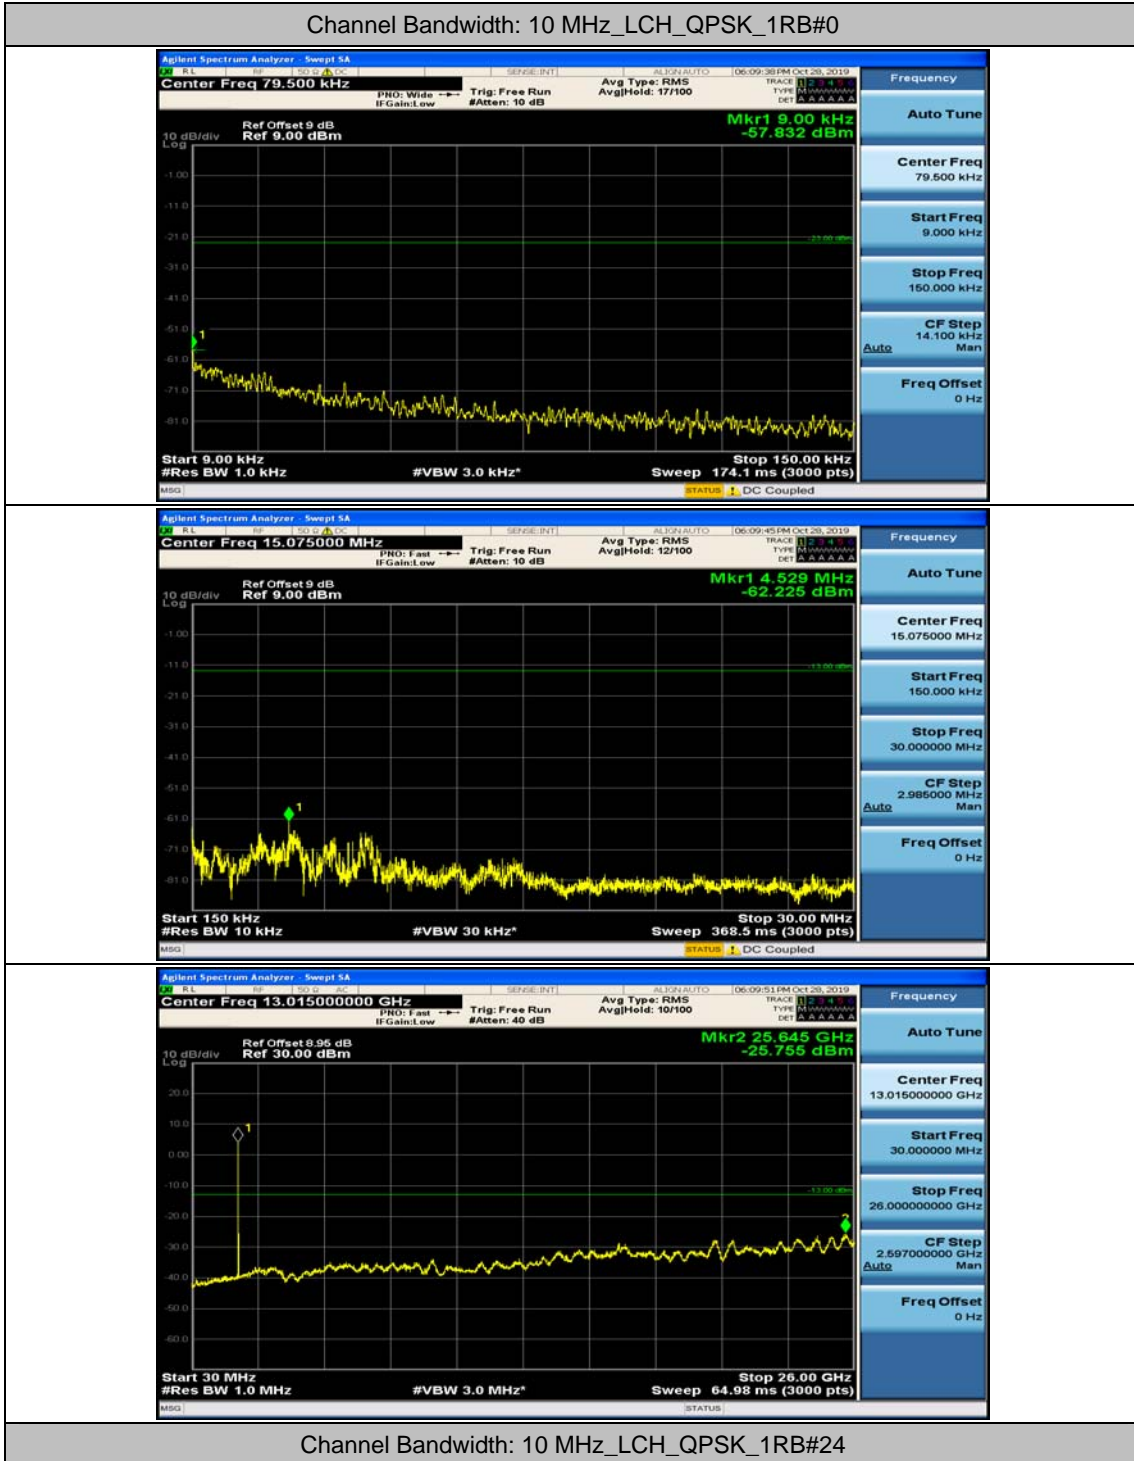

(Channel Bandwidth: 5 MHz)_HCH_QPSK_1RB#0

(Channel Bandwidth: 5 MHz)_HCH_QPSK_1RB#12

(Channel Bandwidth: 5 MHz)_LCH_16QAM_1RB#0

(Channel Bandwidth: 5 MHz)_LCH_16QAM_1RB#12

(Channel Bandwidth: 5 MHz)_MCH_16QAM_1RB#0

(Channel Bandwidth: 5 MHz)_MCH_16QAM_1RB#12

(Channel Bandwidth: 5 MHz)_HCH_16QAM_1RB#0

(Channel Bandwidth: 5 MHz)_HCH_16QAM_1RB#12

Channel Bandwidth: 10 MHz

Channel Bandwidth: 10 MHz_MCH_QPSK_1RB#0

Channel Bandwidth: 10 MHz_MCH_QPSK_1RB#24