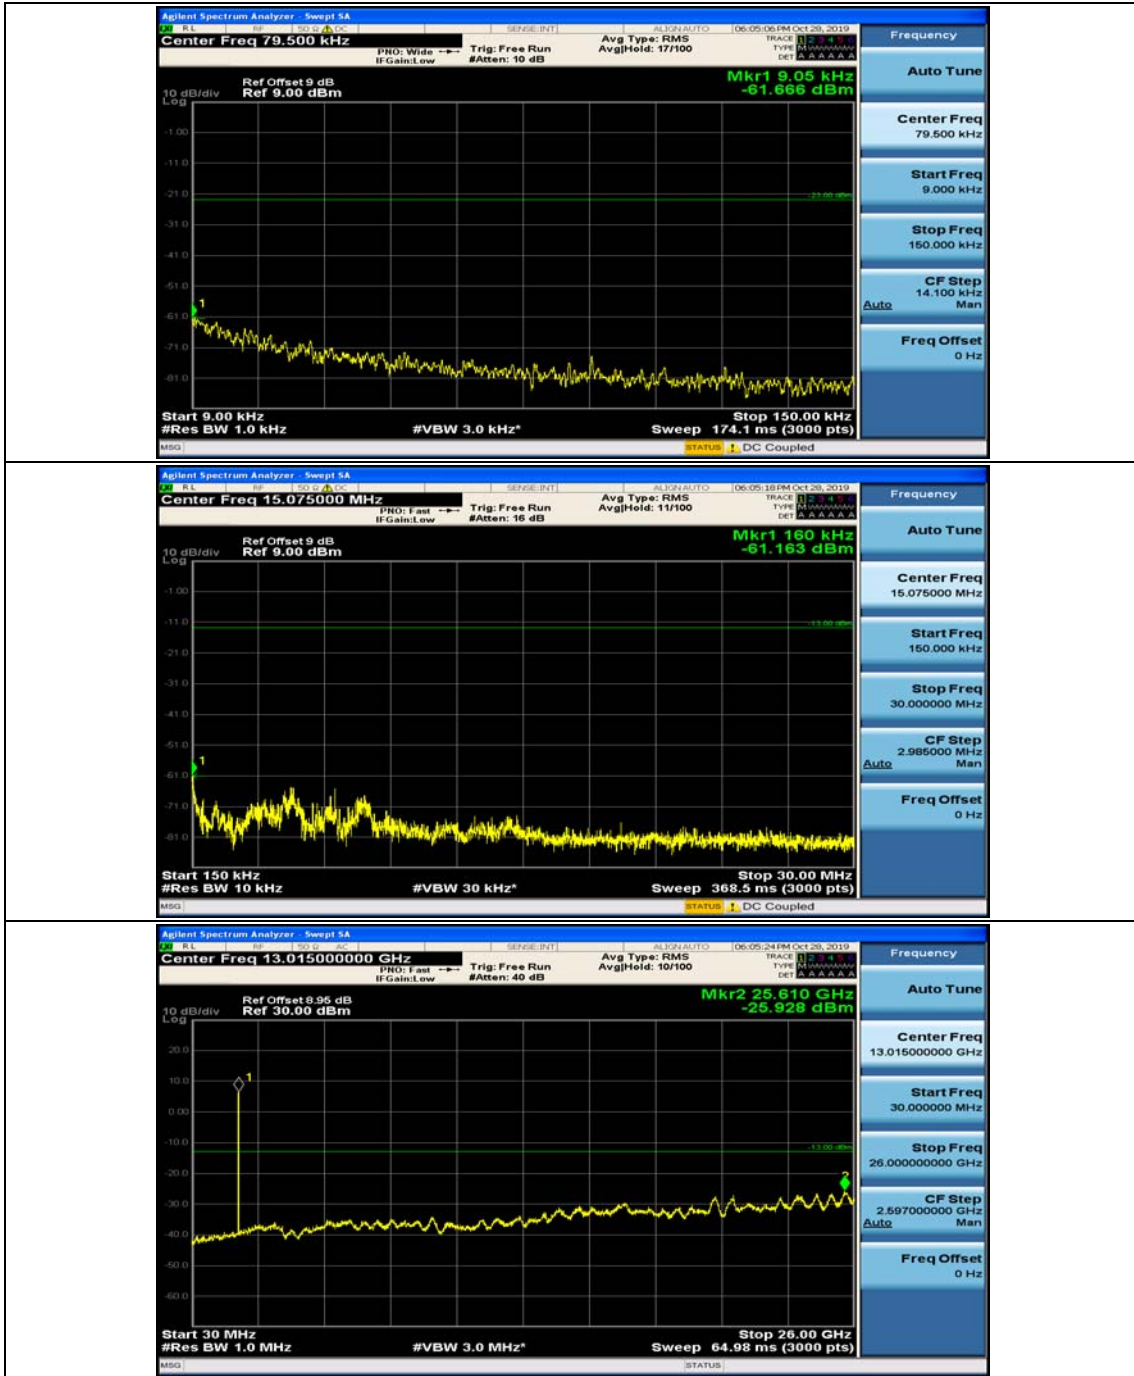

(Channel Bandwidth: 3 MHz)_MCH_16QAM_1RB#7

(Channel Bandwidth: 3 MHz)_HCH_16QAM_1RB#0

(Channel Bandwidth: 3 MHz)_HCH_16QAM_1RB#7

Channel Bandwidth: 5 MHz

(Channel Bandwidth: 5 MHz)_MCH_QPSK_1RB#0

(Channel Bandwidth: 5 MHz)_MCH_QPSK_1RB#12

(Channel Bandwidth: 5 MHz)_HCH_QPSK_1RB#0

(Channel Bandwidth: 5 MHz)_HCH_QPSK_1RB#12

(Channel Bandwidth: 5 MHz)_LCH_16QAM_1RB#0

(Channel Bandwidth: 5 MHz)_LCH_16QAM_1RB#12

(Channel Bandwidth: 5 MHz)_MCH_16QAM_1RB#0

(Channel Bandwidth: 5 MHz)_MCH_16QAM_1RB#12

(Channel Bandwidth: 5 MHz)_HCH_16QAM_1RB#0

(Channel Bandwidth: 5 MHz)_HCH_16QAM_1RB#12

Channel Bandwidth: 10 MHz

Channel Bandwidth: 10 MHz_MCH_QPSK_1RB#0

Channel Bandwidth: 10 MHz_MCH_QPSK_1RB#24