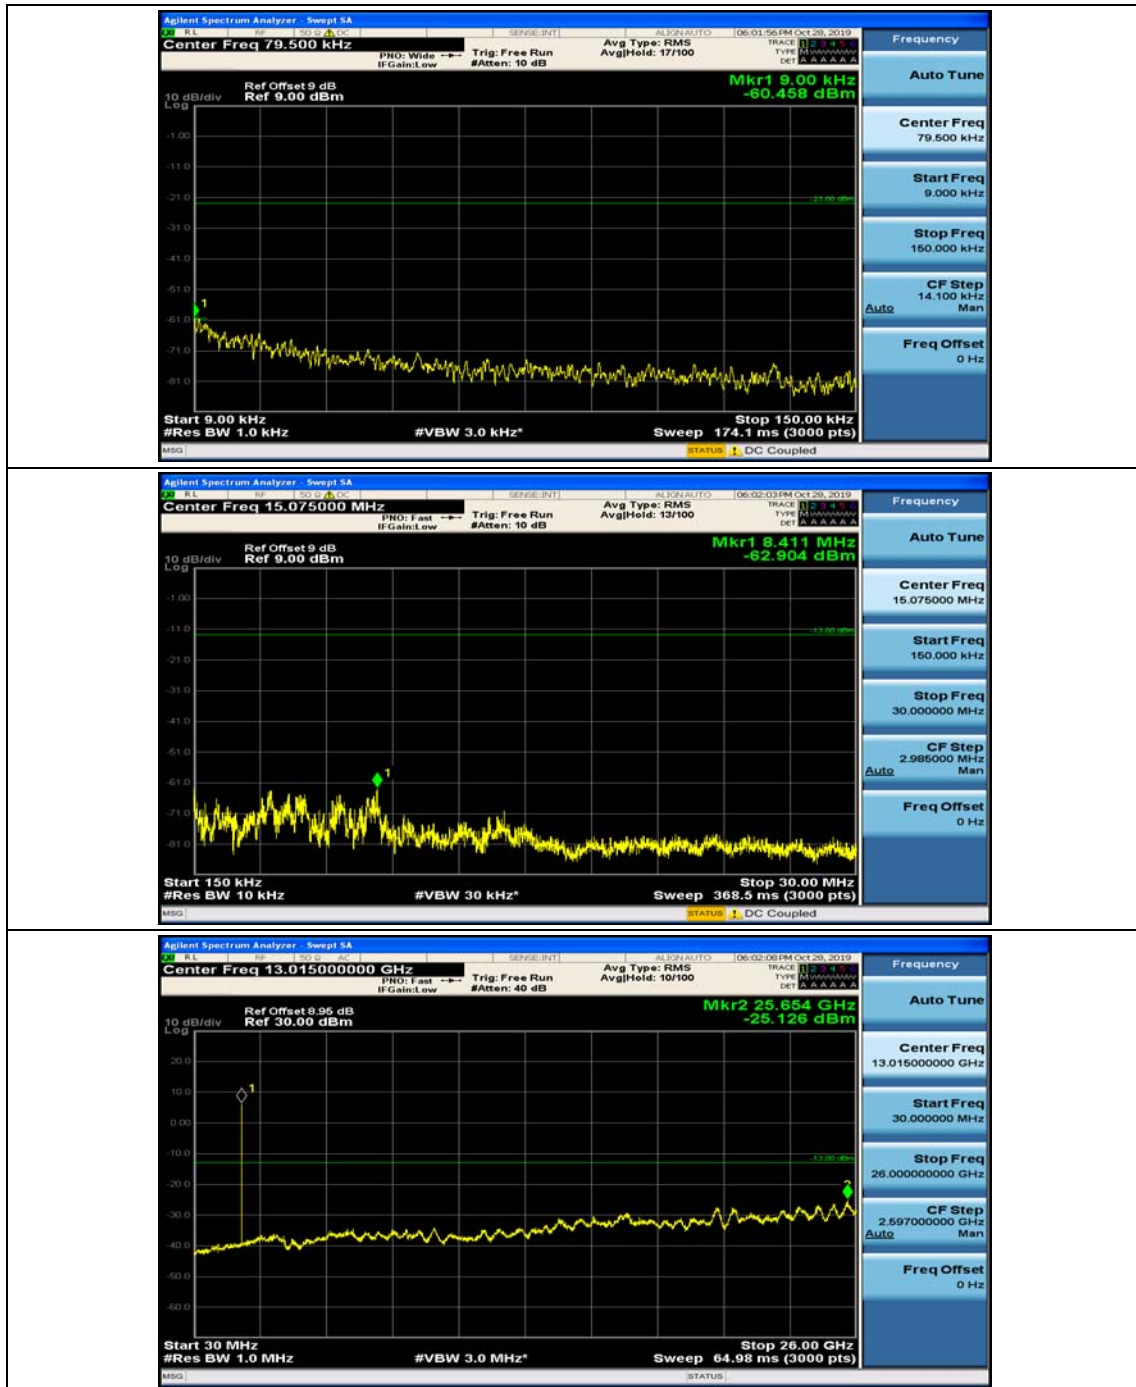

(Channel Bandwidth: 3 MHz)_HCH_QPSK_1RB#0

(Channel Bandwidth: 3 MHz)_HCH_QPSK_1RB#7

(Channel Bandwidth: 3 MHz)_LCH_16QAM_1RB#0

(Channel Bandwidth: 3 MHz)_LCH_16QAM_1RB#7

(Channel Bandwidth: 3 MHz)_MCH_16QAM_1RB#0

(Channel Bandwidth: 3 MHz)_MCH_16QAM_1RB#7

(Channel Bandwidth: 3 MHz)_HCH_16QAM_1RB#0

(Channel Bandwidth: 3 MHz)_HCH_16QAM_1RB#7

Channel Bandwidth: 5 MHz

(Channel Bandwidth: 5 MHz)_MCH_QPSK_1RB#0

(Channel Bandwidth: 5 MHz)_MCH_QPSK_1RB#12