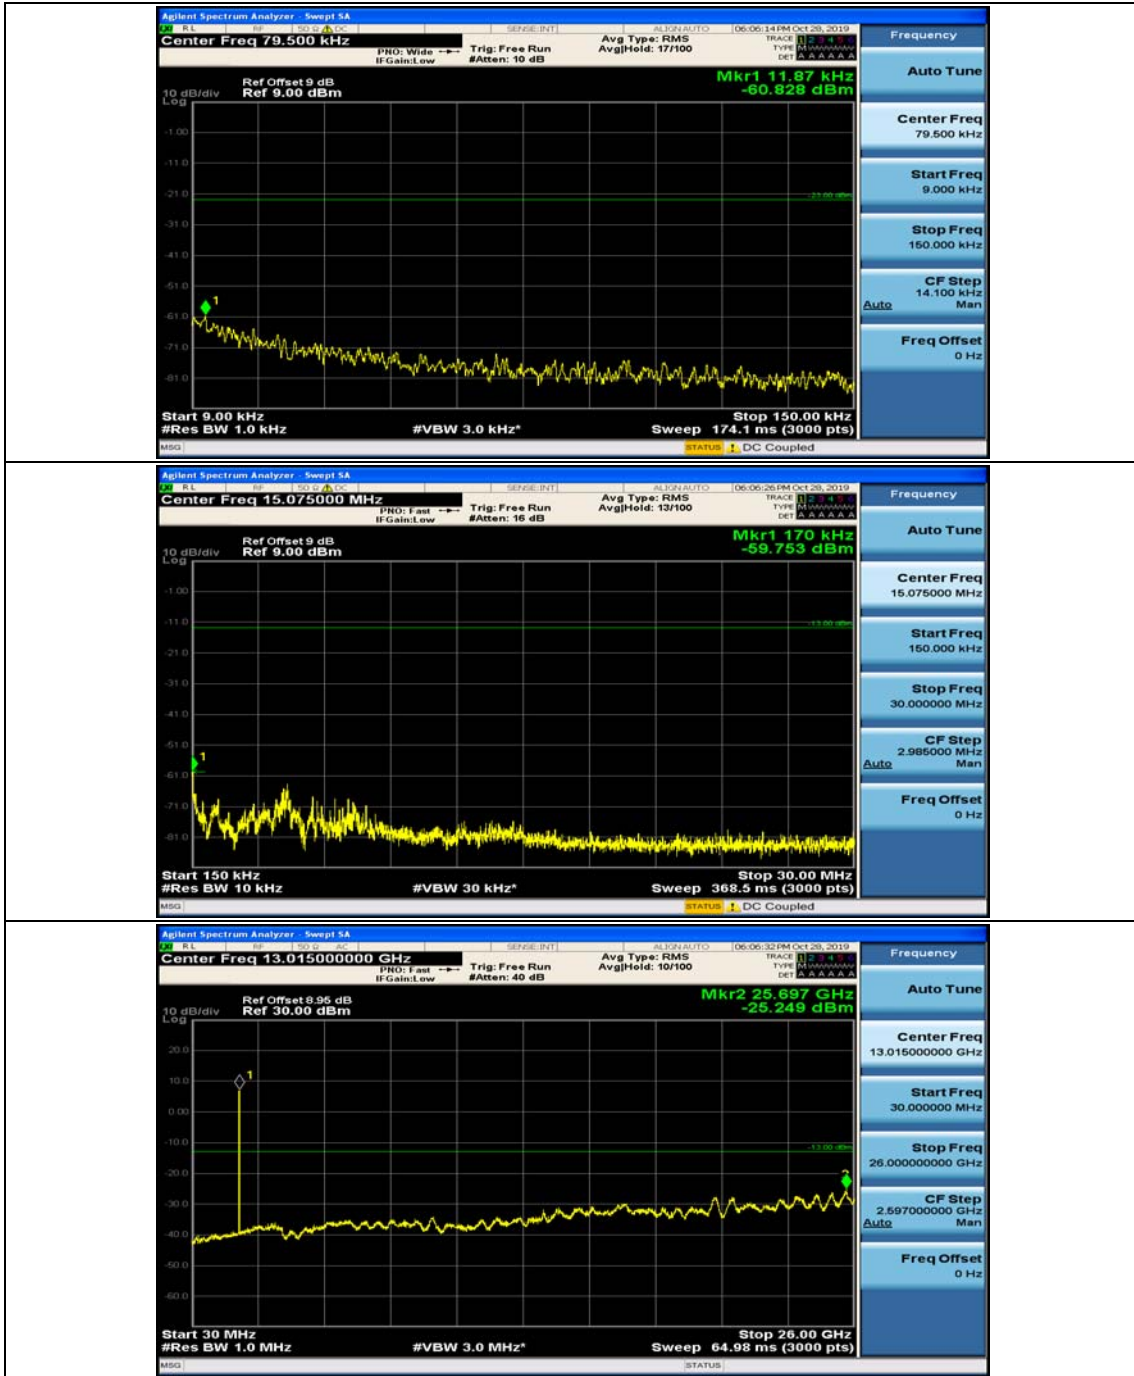

(Channel Bandwidth: 3 MHz)_HCH_QPSK_1RB#0

(Channel Bandwidth: 3 MHz)_HCH_QPSK_1RB#7

(Channel Bandwidth: 3 MHz)_LCH_16QAM_1RB#0

(Channel Bandwidth: 3 MHz)_LCH_16QAM_1RB#7

(Channel Bandwidth: 3 MHz)_MCH_16QAM_1RB#0

(Channel Bandwidth: 3 MHz)_MCH_16QAM_1RB#7

(Channel Bandwidth: 3 MHz)_HCH_16QAM_1RB#0

(Channel Bandwidth: 3 MHz)_HCH_16QAM_1RB#7

Channel Bandwidth: 5 MHz

(Channel Bandwidth: 5 MHz)_MCH_QPSK_1RB#0

(Channel Bandwidth: 5 MHz)_MCH_QPSK_1RB#12

(Channel Bandwidth: 5 MHz)_HCH_QPSK_1RB#0

(Channel Bandwidth: 5 MHz)_HCH_QPSK_1RB#12

(Channel Bandwidth: 5 MHz)_LCH_16QAM_1RB#0

(Channel Bandwidth: 5 MHz)_LCH_16QAM_1RB#12

(Channel Bandwidth: 5 MHz)_MCH_16QAM_1RB#0