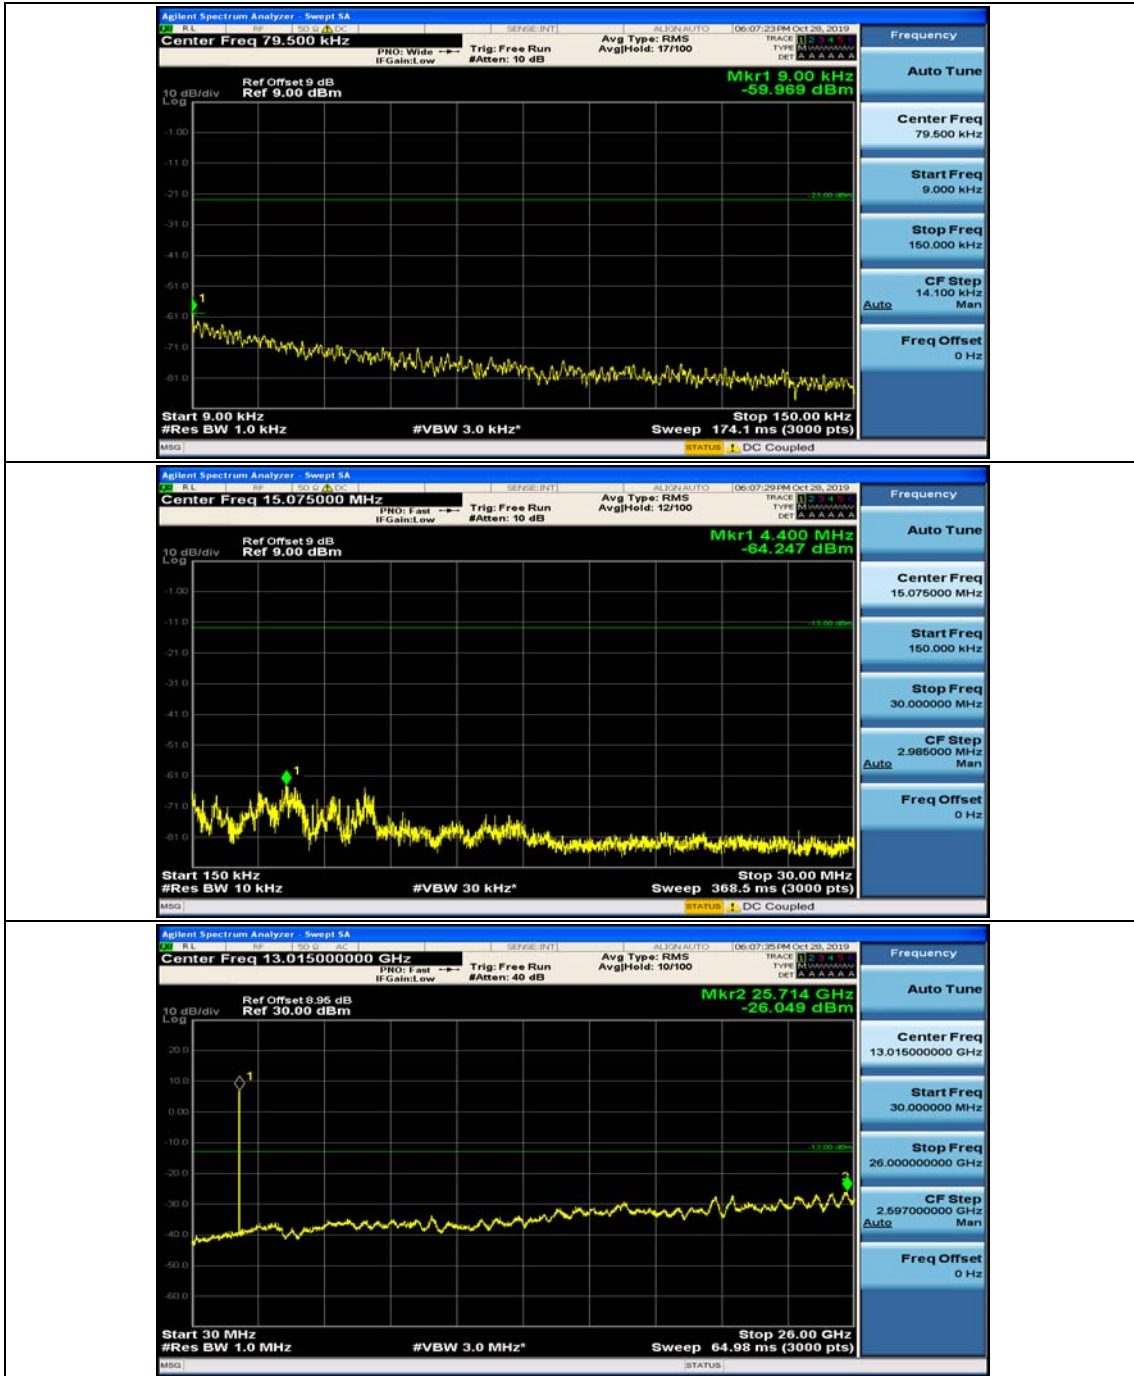

(Channel Bandwidth: 3 MHz)_MCH_16QAM_1RB#7

(Channel Bandwidth: 3 MHz)_HCH_16QAM_1RB#0

(Channel Bandwidth: 3 MHz)_HCH_16QAM_1RB#7

Channel Bandwidth: 5 MHz

(Channel Bandwidth: 5 MHz)_MCH_QPSK_1RB#0

(Channel Bandwidth: 5 MHz)_MCH_QPSK_1RB#12

(Channel Bandwidth: 5 MHz)_HCH_QPSK_1RB#0

(Channel Bandwidth: 5 MHz)_HCH_QPSK_1RB#12

(Channel Bandwidth: 5 MHz)_LCH_16QAM_1RB#0

(Channel Bandwidth: 5 MHz)_LCH_16QAM_1RB#12

(Channel Bandwidth: 5 MHz)_MCH_16QAM_1RB#0

(Channel Bandwidth: 5 MHz)_MCH_16QAM_1RB#12

(Channel Bandwidth: 5 MHz)_HCH_16QAM_1RB#0

(Channel Bandwidth: 5 MHz)_HCH_16QAM_1RB#12

Channel Bandwidth: 10 MHz

Channel Bandwidth: 10 MHz_MCH_QPSK_1RB#0

Channel Bandwidth: 10 MHz_MCH_QPSK_1RB#24