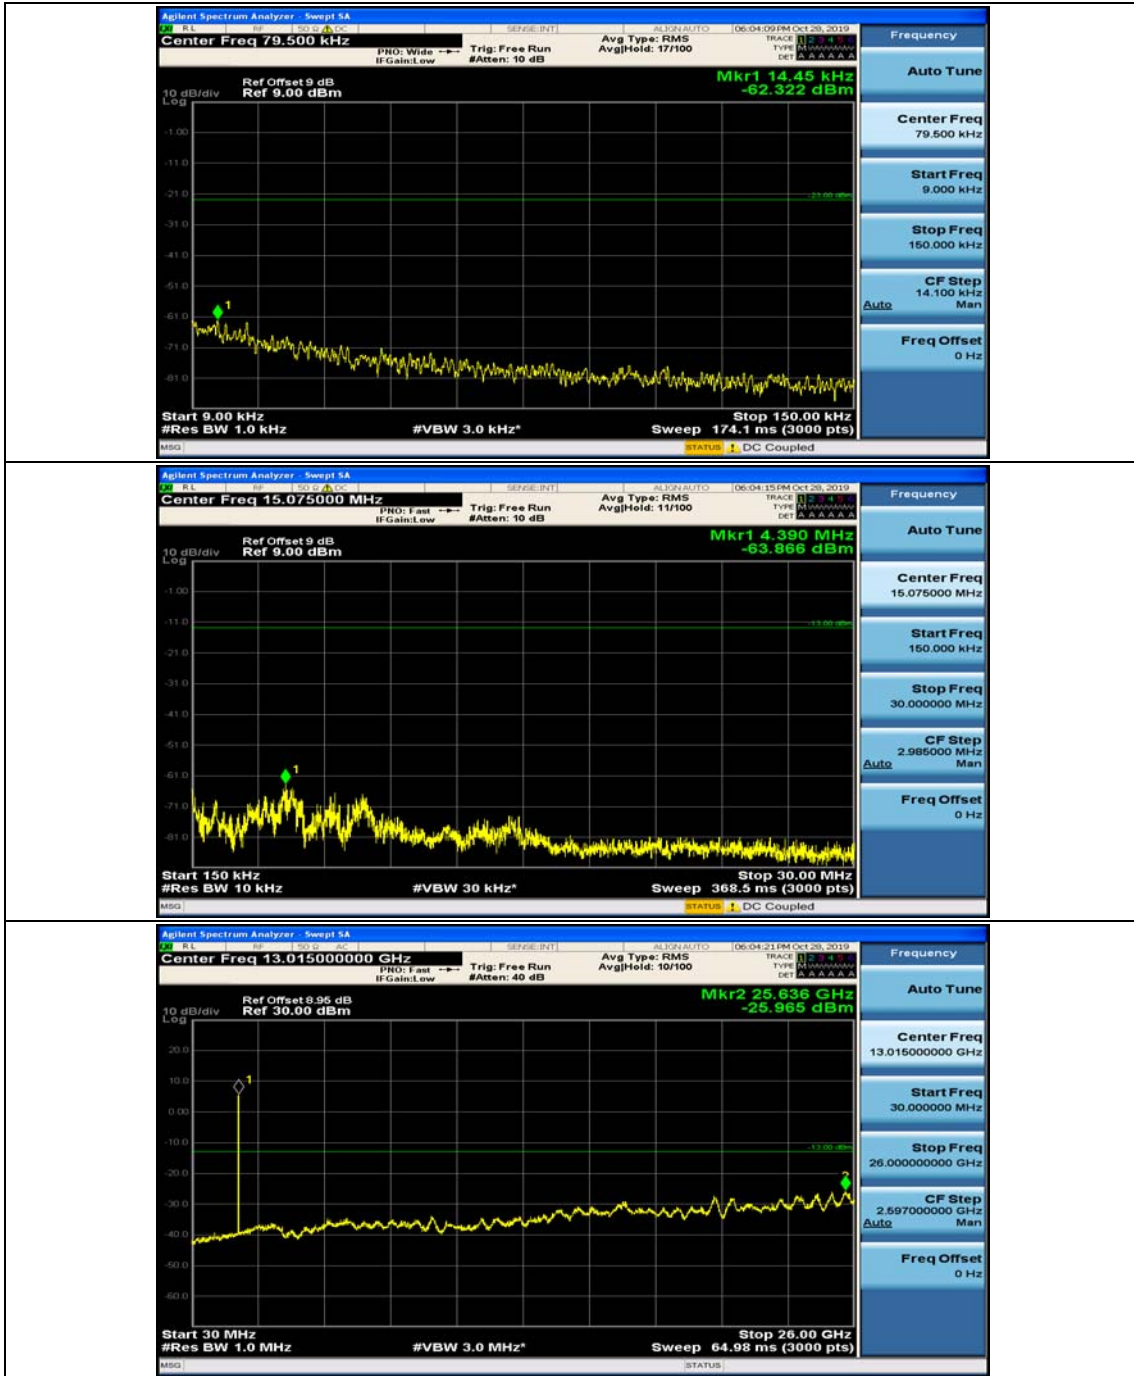

(Channel Bandwidth: 3 MHz)_HCH_QPSK_1RB#0

(Channel Bandwidth: 3 MHz)_HCH_QPSK_1RB#7

(Channel Bandwidth: 3 MHz)_LCH_16QAM_1RB#0

(Channel Bandwidth: 3 MHz)_LCH_16QAM_1RB#7

(Channel Bandwidth: 3 MHz)_MCH_16QAM_1RB#0

(Channel Bandwidth: 3 MHz)_MCH_16QAM_1RB#7

(Channel Bandwidth: 3 MHz)_HCH_16QAM_1RB#0

(Channel Bandwidth: 3 MHz)_HCH_16QAM_1RB#7

Channel Bandwidth: 5 MHz

(Channel Bandwidth: 5 MHz)_MCH_QPSK_1RB#0

(Channel Bandwidth: 5 MHz)_MCH_QPSK_1RB#12

(Channel Bandwidth: 5 MHz)_HCH_QPSK_1RB#0

(Channel Bandwidth: 5 MHz)_HCH_QPSK_1RB#12

(Channel Bandwidth: 5 MHz)_LCH_16QAM_1RB#0

(Channel Bandwidth: 5 MHz)_LCH_16QAM_1RB#12

(Channel Bandwidth: 5 MHz)_MCH_16QAM_1RB#0