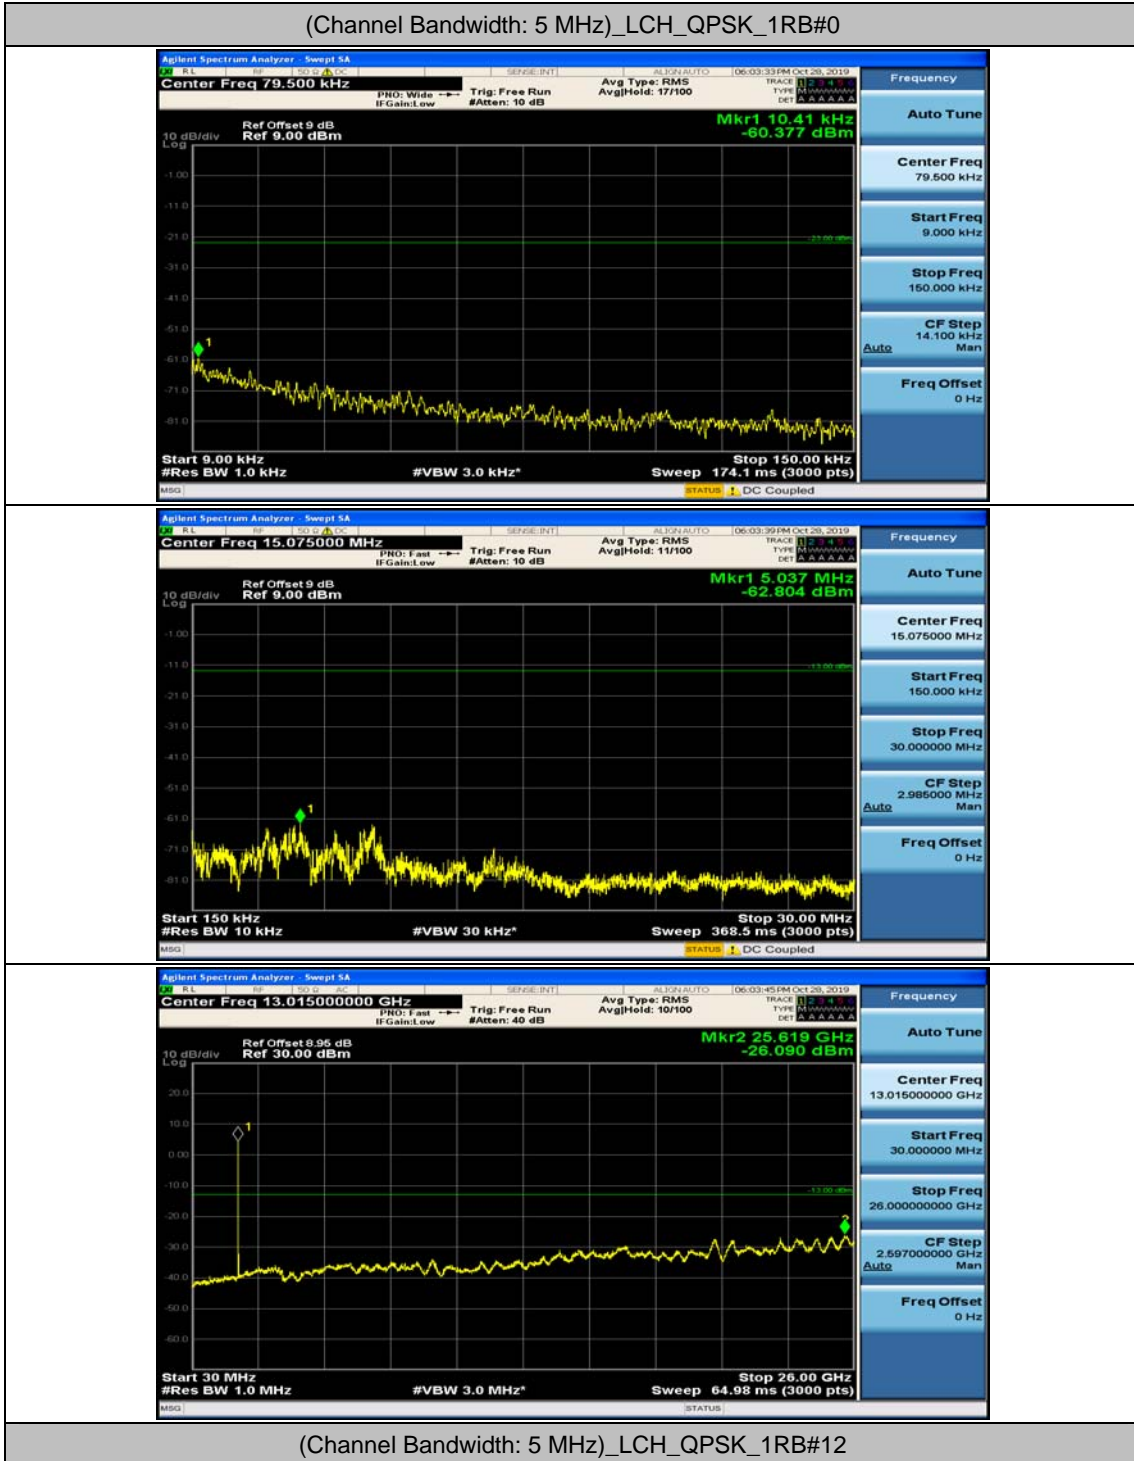

(Channel Bandwidth: 3 MHz)_HCH_QPSK_1RB#0

(Channel Bandwidth: 3 MHz)_HCH_QPSK_1RB#7

(Channel Bandwidth: 3 MHz)_LCH_16QAM_1RB#0

(Channel Bandwidth: 3 MHz)_LCH_16QAM_1RB#7

(Channel Bandwidth: 3 MHz)_MCH_16QAM_1RB#0

(Channel Bandwidth: 3 MHz)_MCH_16QAM_1RB#7

(Channel Bandwidth: 3 MHz)_HCH_16QAM_1RB#0

(Channel Bandwidth: 3 MHz)_HCH_16QAM_1RB#7

Channel Bandwidth: 5 MHz

(Channel Bandwidth: 5 MHz)_MCH_QPSK_1RB#0

(Channel Bandwidth: 5 MHz)_MCH_QPSK_1RB#12

(Channel Bandwidth: 5 MHz)_HCH_QPSK_1RB#0

(Channel Bandwidth: 5 MHz)_HCH_QPSK_1RB#12

(Channel Bandwidth: 5 MHz)_LCH_16QAM_1RB#0

(Channel Bandwidth: 5 MHz)_LCH_16QAM_1RB#12

(Channel Bandwidth: 5 MHz)_MCH_16QAM_1RB#0