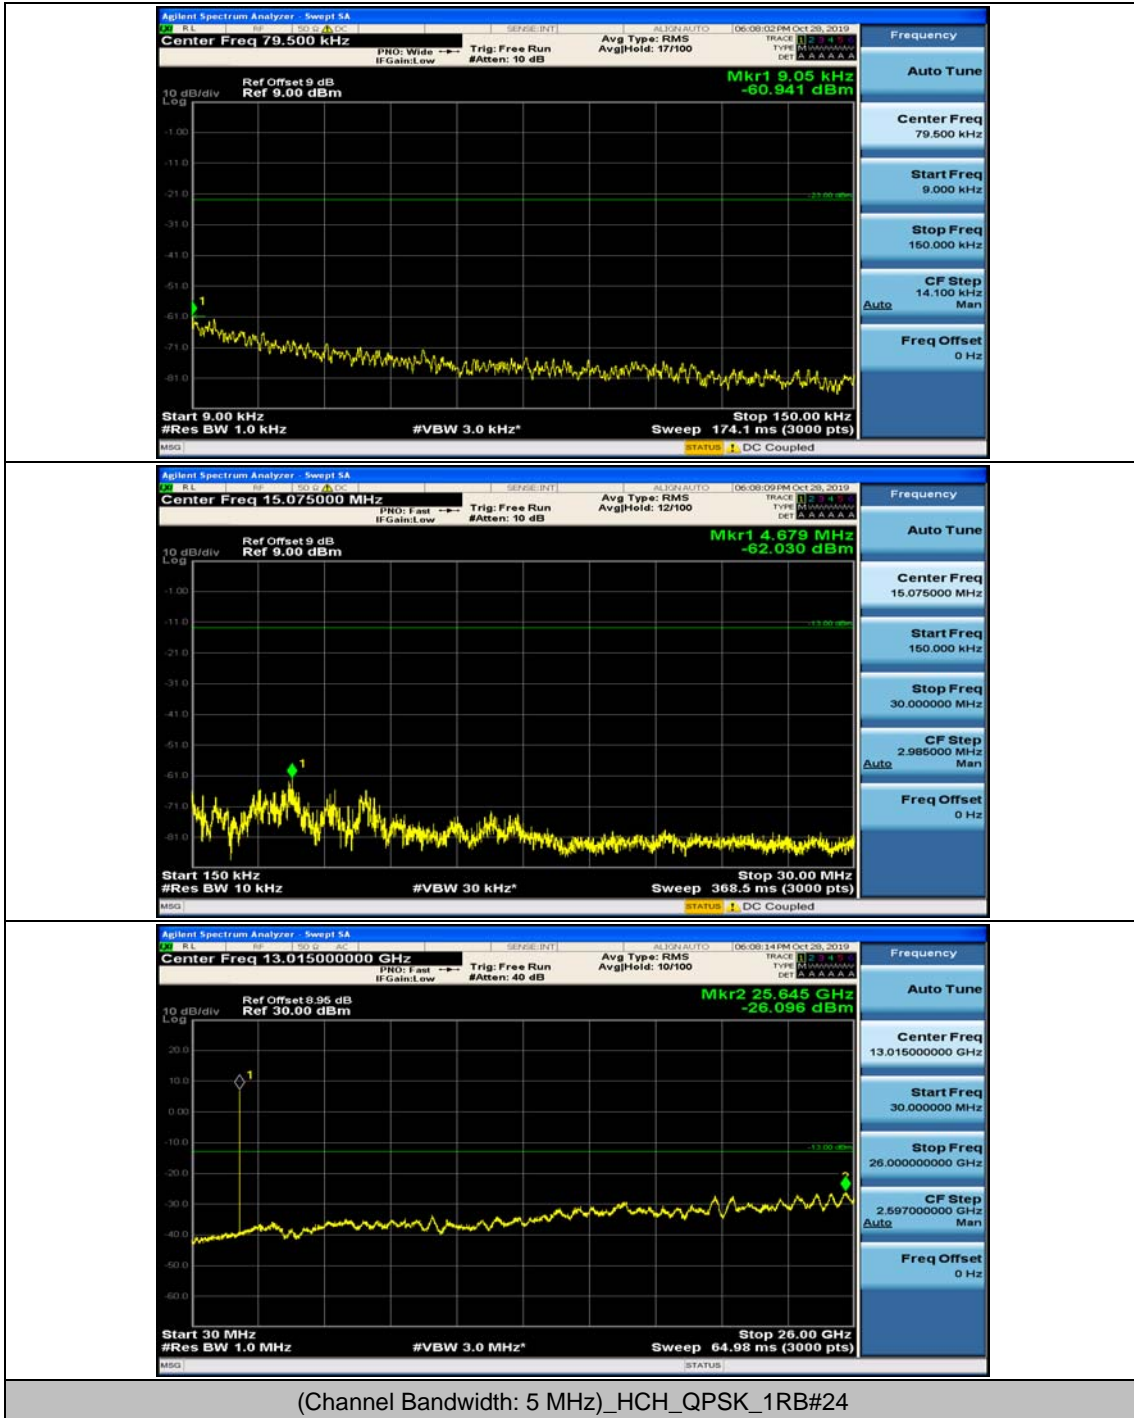

(Channel Bandwidth: 3 MHz)_HCH_QPSK_1RB#0

(Channel Bandwidth: 3 MHz)_HCH_QPSK_1RB#7

(Channel Bandwidth: 3 MHz)_LCH_16QAM_1RB#0

(Channel Bandwidth: 3 MHz)_LCH_16QAM_1RB#7

(Channel Bandwidth: 3 MHz)_MCH_16QAM_1RB#0

(Channel Bandwidth: 3 MHz)_MCH_16QAM_1RB#7

(Channel Bandwidth: 3 MHz)_HCH_16QAM_1RB#0

(Channel Bandwidth: 3 MHz)_HCH_16QAM_1RB#7

Channel Bandwidth: 5 MHz

(Channel Bandwidth: 5 MHz)_MCH_QPSK_1RB#0

(Channel Bandwidth: 5 MHz)_MCH_QPSK_1RB#12

(Channel Bandwidth: 5 MHz)_HCH_QPSK_1RB#0

(Channel Bandwidth: 5 MHz)_HCH_QPSK_1RB#12

(Channel Bandwidth: 5 MHz)_LCH_16QAM_1RB#0

(Channel Bandwidth: 5 MHz)_LCH_16QAM_1RB#12

(Channel Bandwidth: 5 MHz)_MCH_16QAM_1RB#0