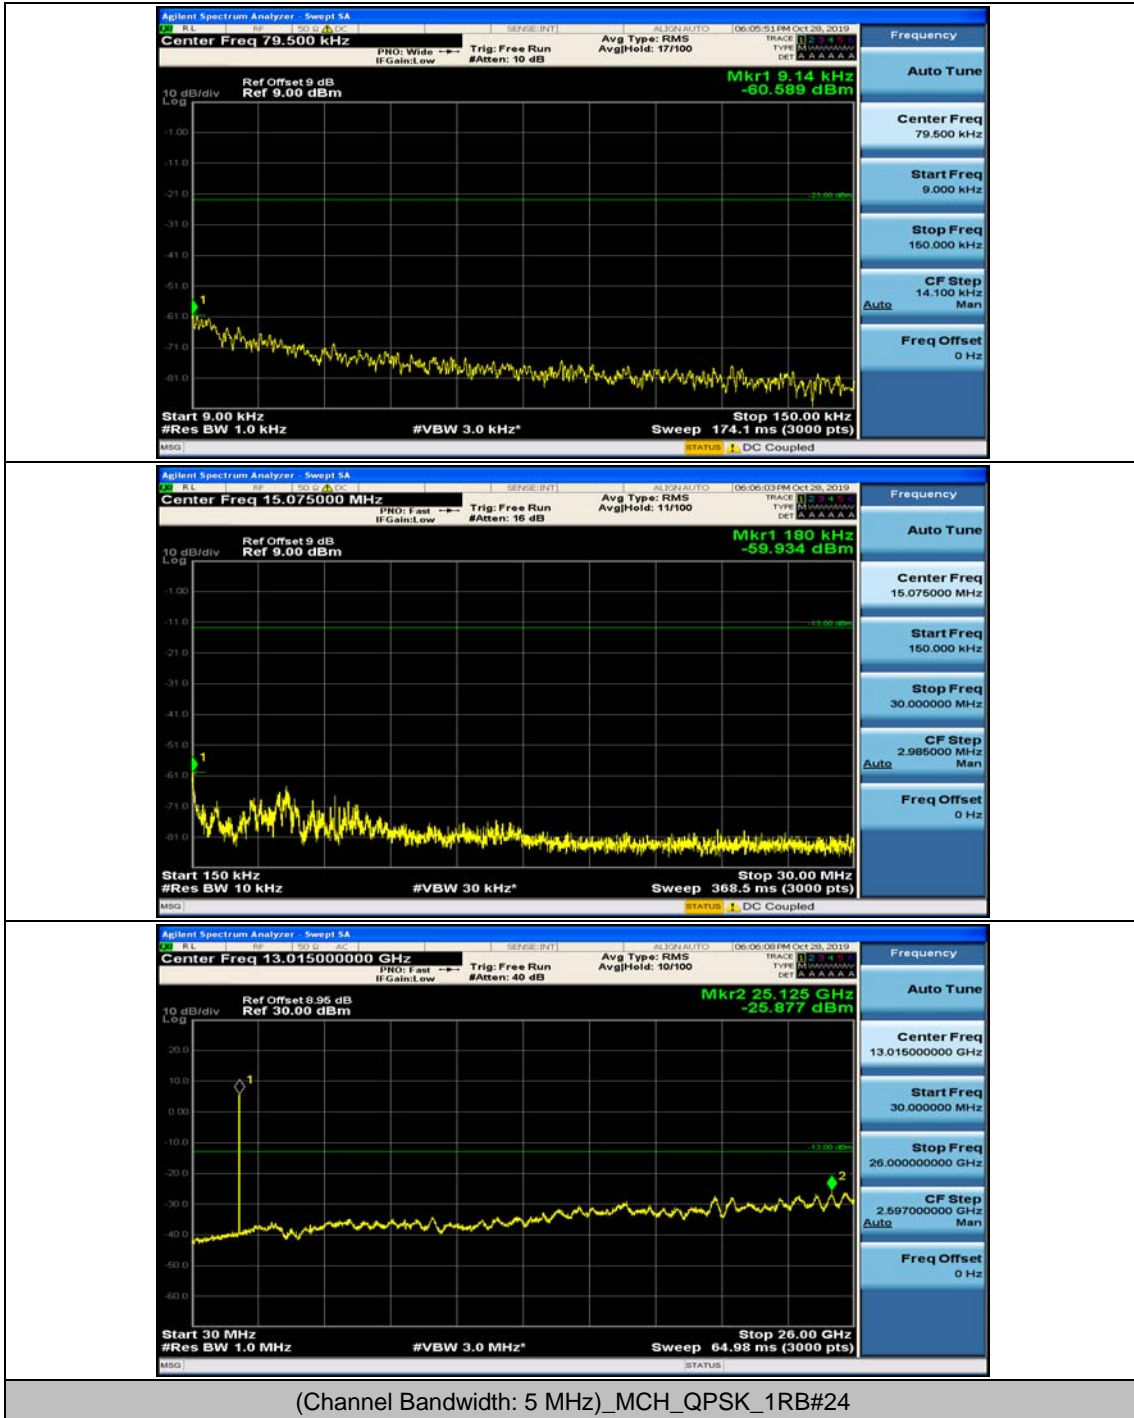

(Channel Bandwidth: 3 MHz)_HCH_QPSK_1RB#0

(Channel Bandwidth: 3 MHz)_HCH_QPSK_1RB#7

(Channel Bandwidth: 3 MHz)_LCH_16QAM_1RB#0

(Channel Bandwidth: 3 MHz)_LCH_16QAM_1RB#7

(Channel Bandwidth: 3 MHz)_MCH_16QAM_1RB#0

(Channel Bandwidth: 3 MHz)_MCH_16QAM_1RB#7

(Channel Bandwidth: 3 MHz)_HCH_16QAM_1RB#0

(Channel Bandwidth: 3 MHz)_HCH_16QAM_1RB#7

Channel Bandwidth: 5 MHz

(Channel Bandwidth: 5 MHz)_MCH_QPSK_1RB#0

(Channel Bandwidth: 5 MHz)_MCH_QPSK_1RB#12

(Channel Bandwidth: 5 MHz)_HCH_QPSK_1RB#0

(Channel Bandwidth: 5 MHz)_HCH_QPSK_1RB#12

(Channel Bandwidth: 5 MHz)_LCH_16QAM_1RB#0

(Channel Bandwidth: 5 MHz)_LCH_16QAM_1RB#12

(Channel Bandwidth: 5 MHz)_MCH_16QAM_1RB#0