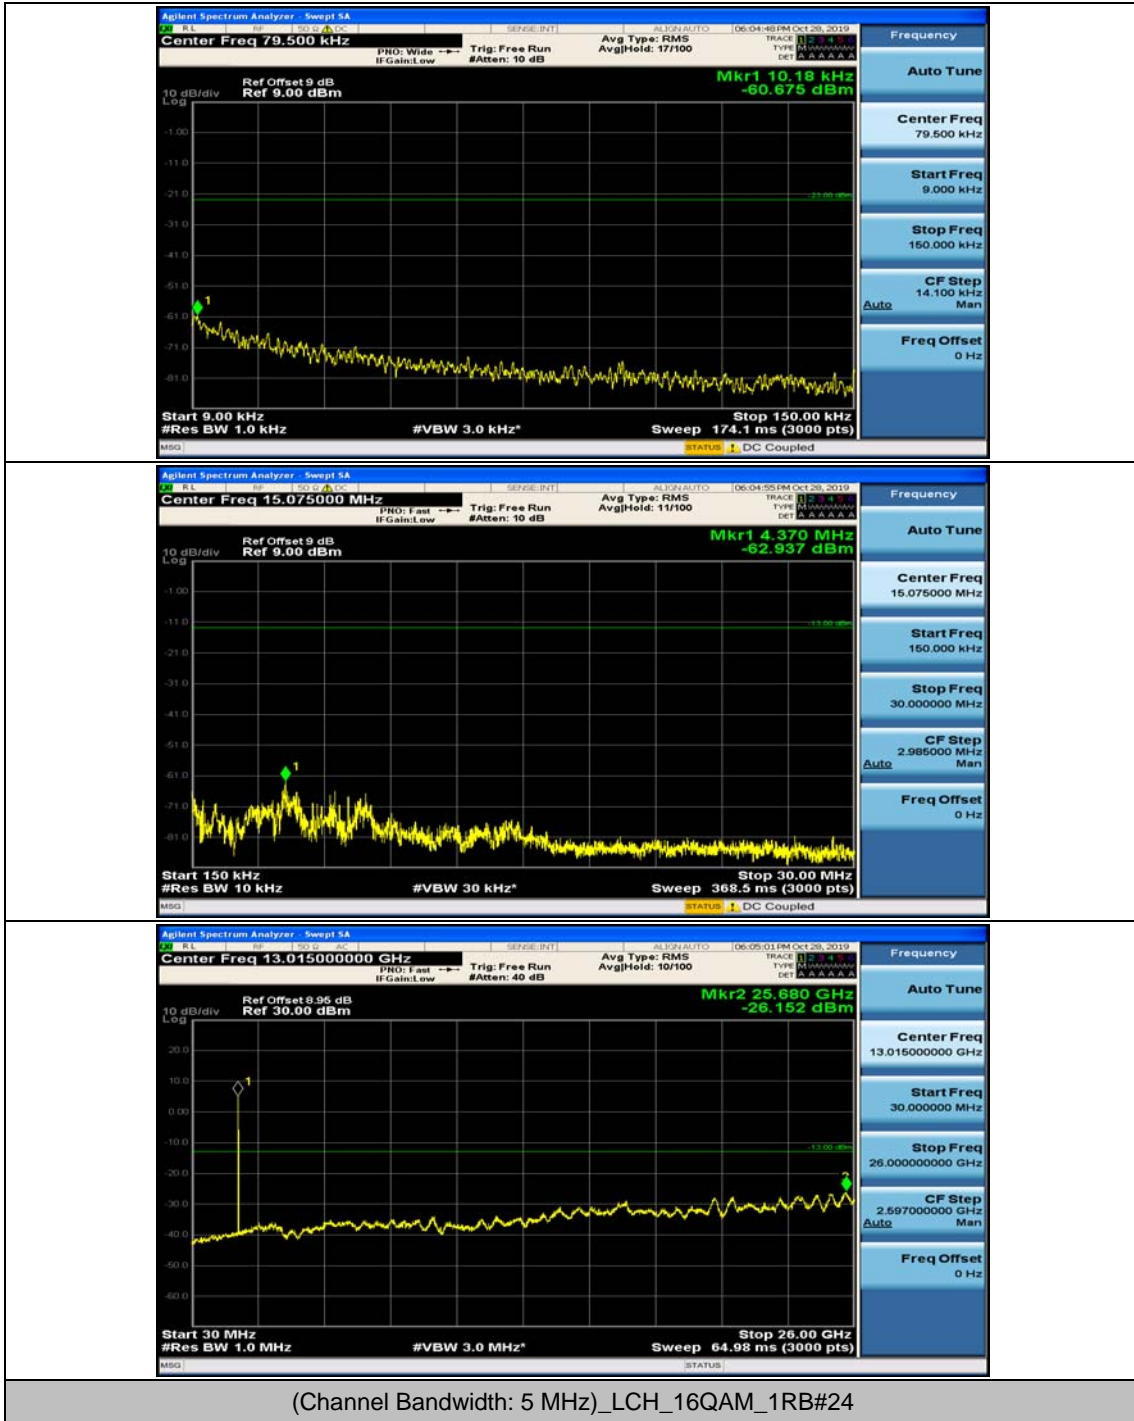

(Channel Bandwidth: 3 MHz)_MCH_16QAM_1RB#7

(Channel Bandwidth: 3 MHz)_HCH_16QAM_1RB#0

(Channel Bandwidth: 3 MHz)_HCH_16QAM_1RB#7

Channel Bandwidth: 5 MHz

(Channel Bandwidth: 5 MHz)_MCH_QPSK_1RB#0

(Channel Bandwidth: 5 MHz)_MCH_QPSK_1RB#12

(Channel Bandwidth: 5 MHz)_HCH_QPSK_1RB#0

(Channel Bandwidth: 5 MHz)_HCH_QPSK_1RB#12

(Channel Bandwidth: 5 MHz)_LCH_16QAM_1RB#0

(Channel Bandwidth: 5 MHz)_LCH_16QAM_1RB#12

(Channel Bandwidth: 5 MHz)_MCH_16QAM_1RB#0

(Channel Bandwidth: 5 MHz)_MCH_16QAM_1RB#12

(Channel Bandwidth: 5 MHz)_HCH_16QAM_1RB#0

(Channel Bandwidth: 5 MHz)_HCH_16QAM_1RB#12

Channel Bandwidth: 10 MHz

Channel Bandwidth: 10 MHz_MCH_QPSK_1RB#0

Channel Bandwidth: 10 MHz_MCH_QPSK_1RB#24