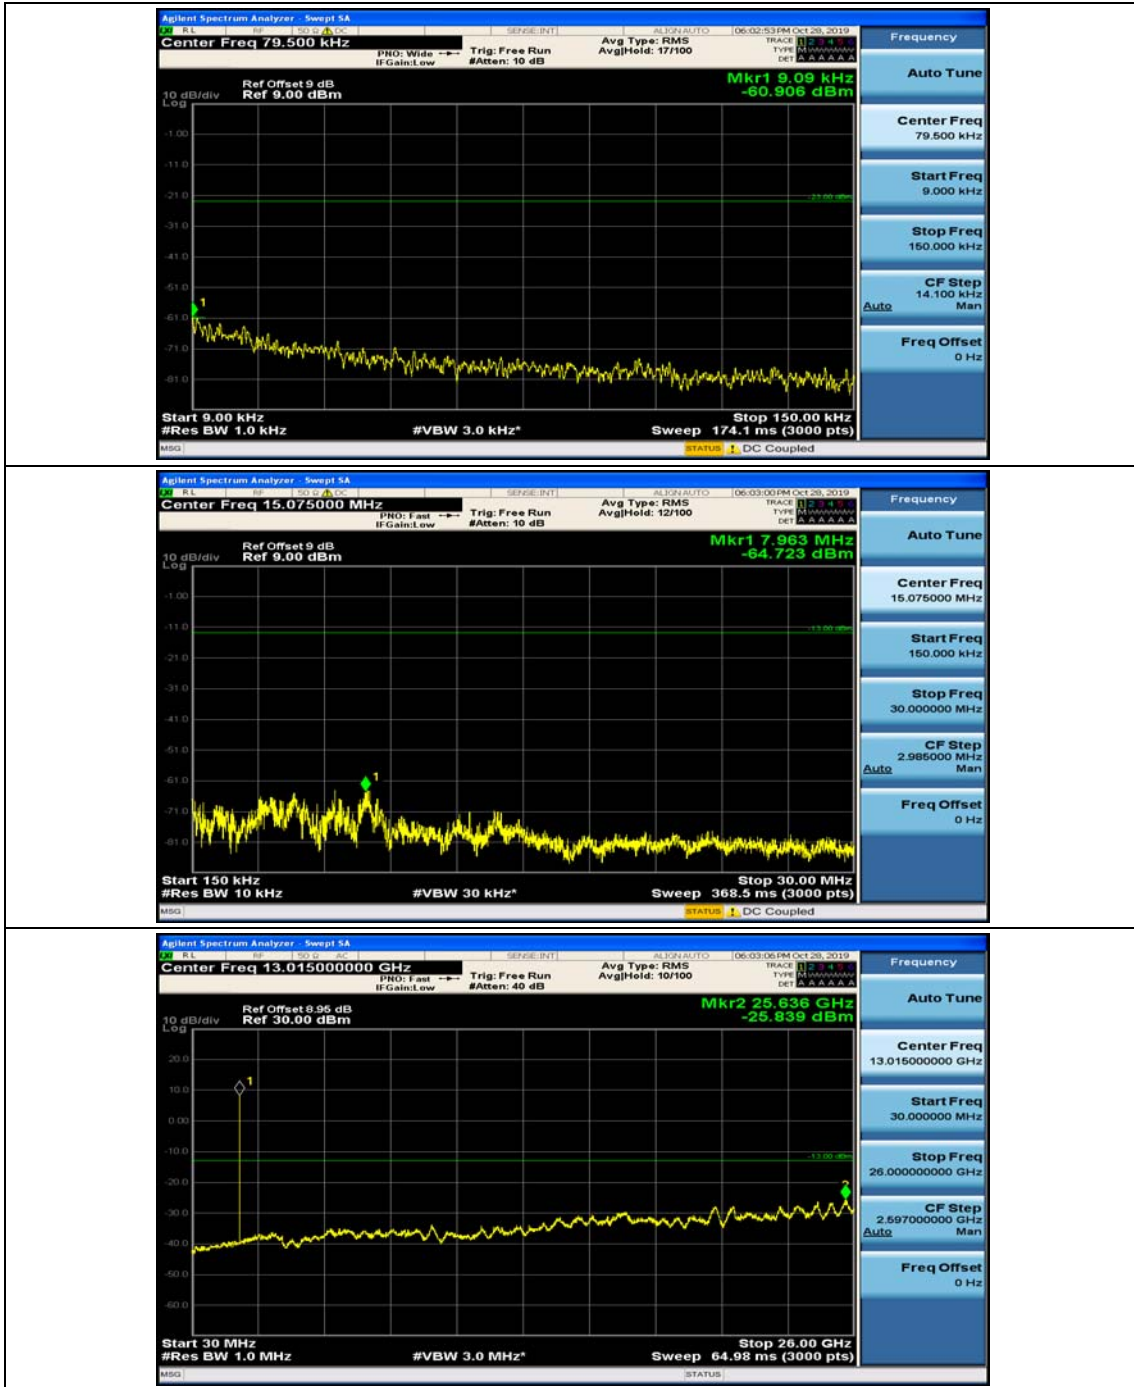

(Channel Bandwidth: 3 MHz)_HCH_QPSK_1RB#0

(Channel Bandwidth: 3 MHz)_HCH_QPSK_1RB#7

(Channel Bandwidth: 3 MHz)_LCH_16QAM_1RB#0

(Channel Bandwidth: 3 MHz)_LCH_16QAM_1RB#7

(Channel Bandwidth: 3 MHz)_MCH_16QAM_1RB#0

(Channel Bandwidth: 3 MHz)_MCH_16QAM_1RB#7

(Channel Bandwidth: 3 MHz)_HCH_16QAM_1RB#0

(Channel Bandwidth: 3 MHz)_HCH_16QAM_1RB#7

Channel Bandwidth: 5 MHz

(Channel Bandwidth: 5 MHz)_MCH_QPSK_1RB#0

(Channel Bandwidth: 5 MHz)_MCH_QPSK_1RB#12

(Channel Bandwidth: 5 MHz)_HCH_QPSK_1RB#0

(Channel Bandwidth: 5 MHz)_HCH_QPSK_1RB#12

(Channel Bandwidth: 5 MHz)_LCH_16QAM_1RB#0

(Channel Bandwidth: 5 MHz)_LCH_16QAM_1RB#12

(Channel Bandwidth: 5 MHz)_MCH_16QAM_1RB#0