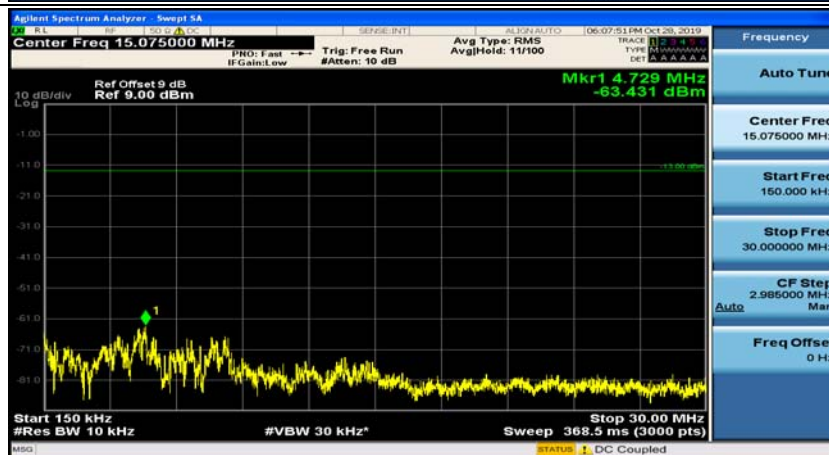

(Channel Bandwidth: 5 MHz)_HCH_QPSK_1RB#0