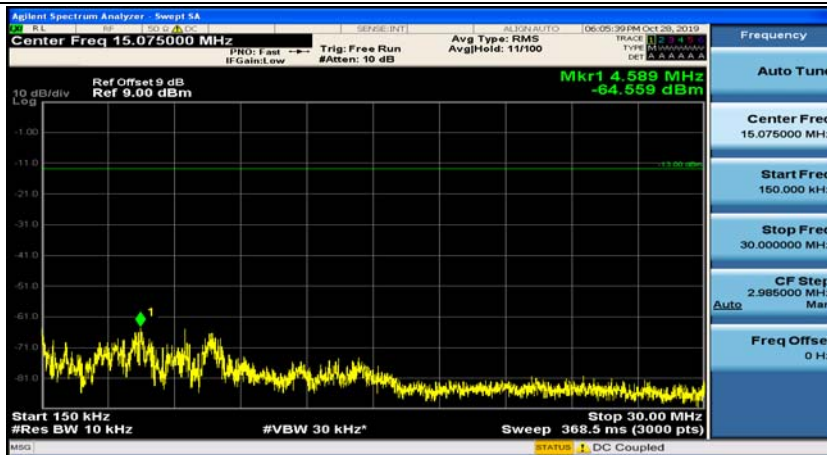

(Channel Bandwidth: 3 MHz)_MCH_16QAM_1RB#7

(Channel Bandwidth: 3 MHz)_HCH_16QAM_1RB#0

(Channel Bandwidth: 3 MHz)_HCH_16QAM_1RB#7

Channel Bandwidth: 5 MHz

(Channel Bandwidth: 5 MHz)_MCH_QPSK_1RB#0

(Channel Bandwidth: 5 MHz)_MCH_QPSK_1RB#12