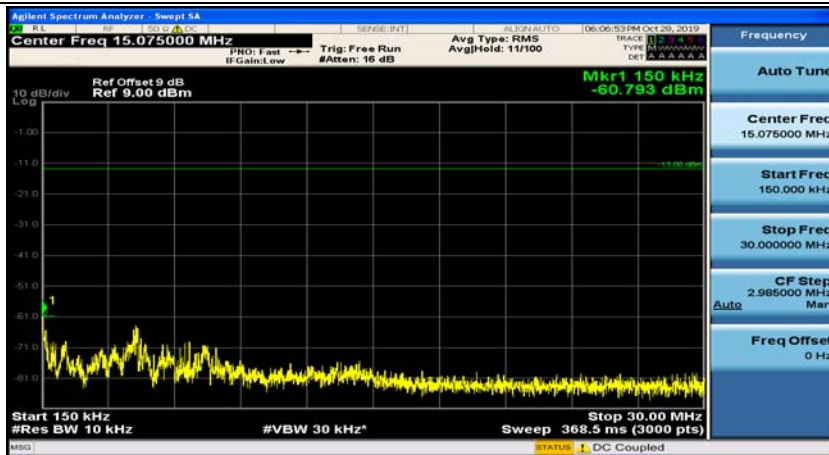

(Channel Bandwidth: 5 MHz)_HCH_QPSK_1RB#0

(Channel Bandwidth: 5 MHz)_HCH_QPSK_1RB#12

(Channel Bandwidth: 5 MHz)_LCH_16QAM_1RB#0

(Channel Bandwidth: 5 MHz)_LCH_16QAM_1RB#12

(Channel Bandwidth: 5 MHz)_MCH_16QAM_1RB#0