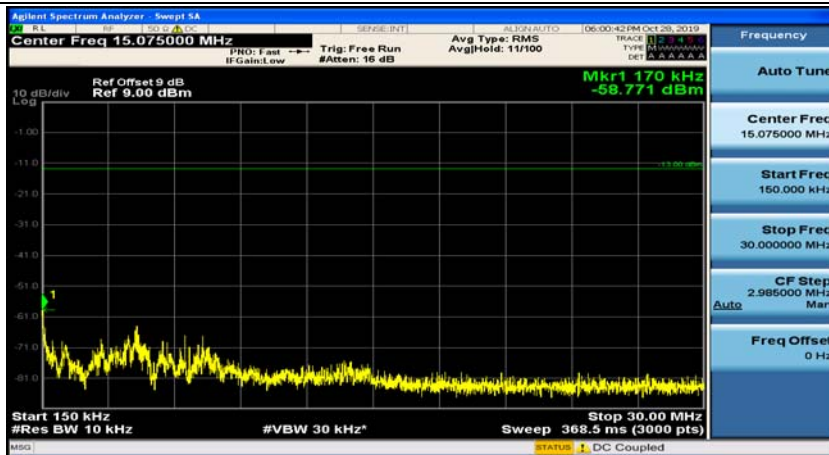

(Channel Bandwidth: 3 MHz)_HCH_QPSK_1RB#0

(Channel Bandwidth: 3 MHz)_HCH_QPSK_1RB#7

(Channel Bandwidth: 3 MHz)_LCH_16QAM_1RB#0

(Channel Bandwidth: 3 MHz)_LCH_16QAM_1RB#7

(Channel Bandwidth: 3 MHz)_MCH_16QAM_1RB#0