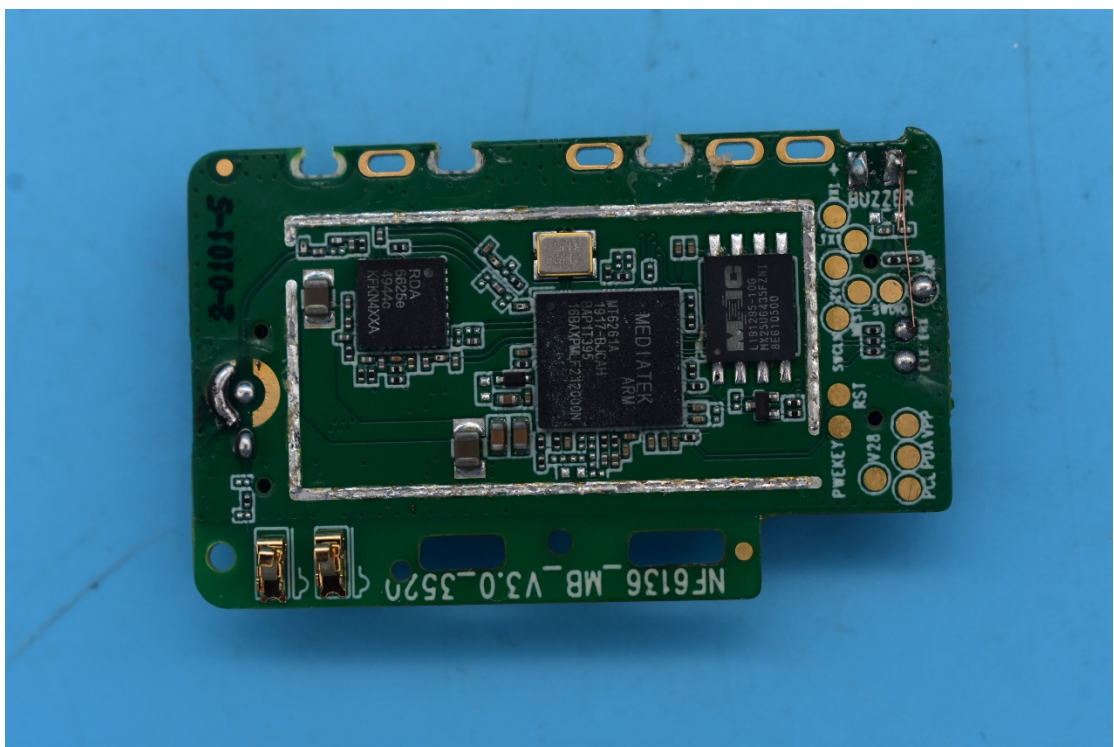

FCC ID:2AMLF-JM-VG02U

Internal Photos

1. EUT uncover view

2. Antenna view