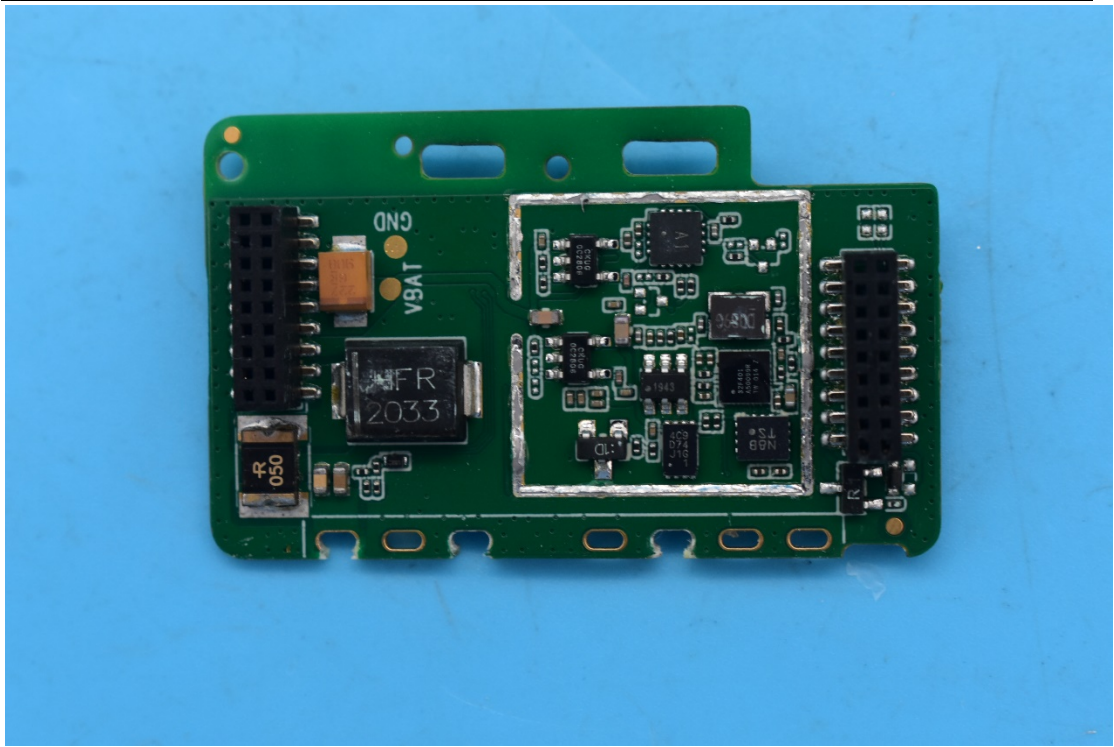

FCC ID:2AMLF-JM-VG02U

Internal Photos

1. EUT uncover view

2. Antenna view