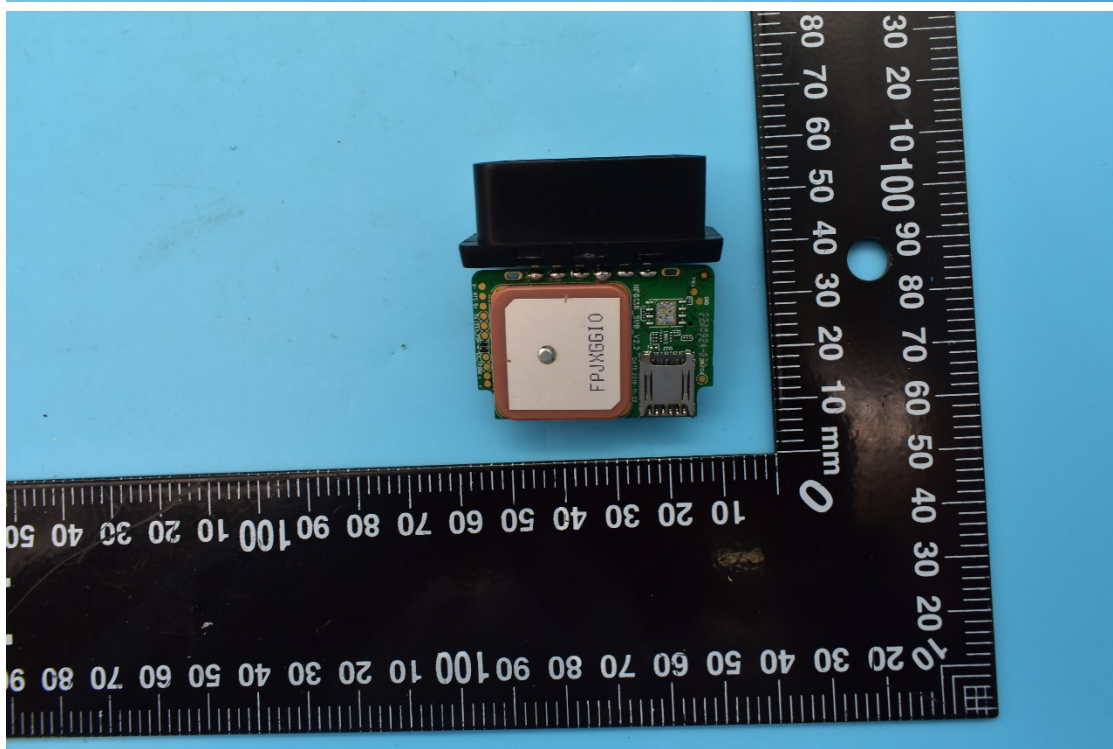

FCC ID:2AMLF-JM-VG02U

Internal Photos

1. EUT uncover view

2. Antenna view