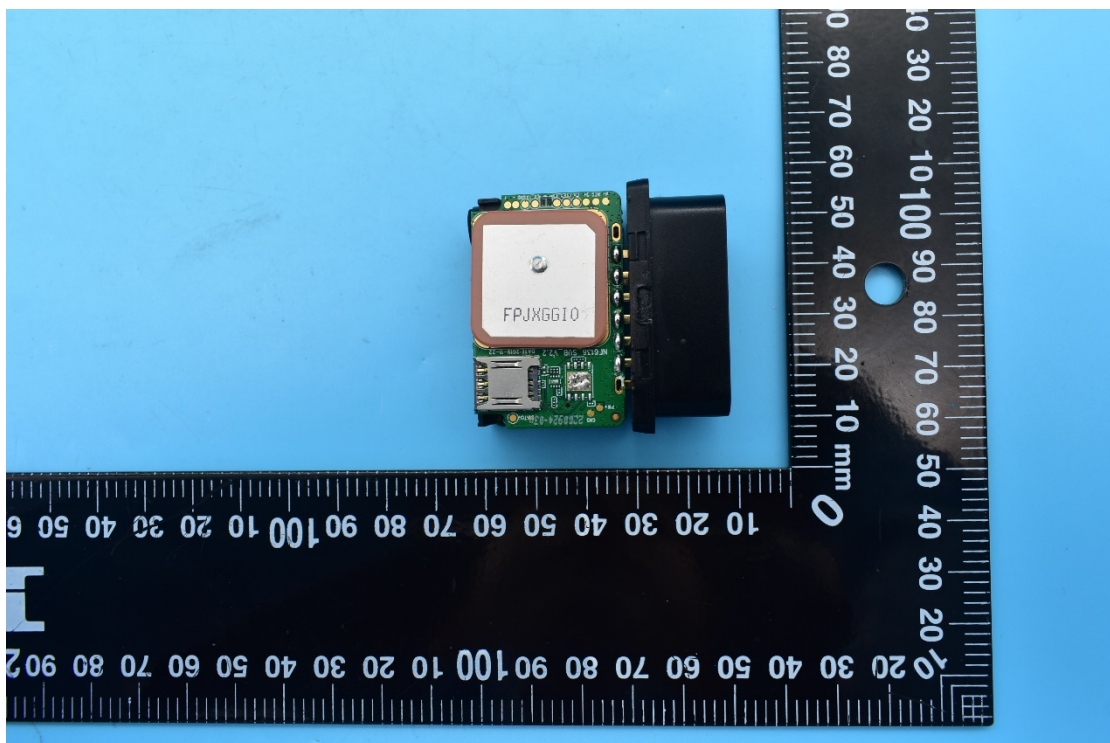

FCC ID:2AMLF-JM-VG02U

Internal Photos

1. EUT uncover view

2. Antenna view