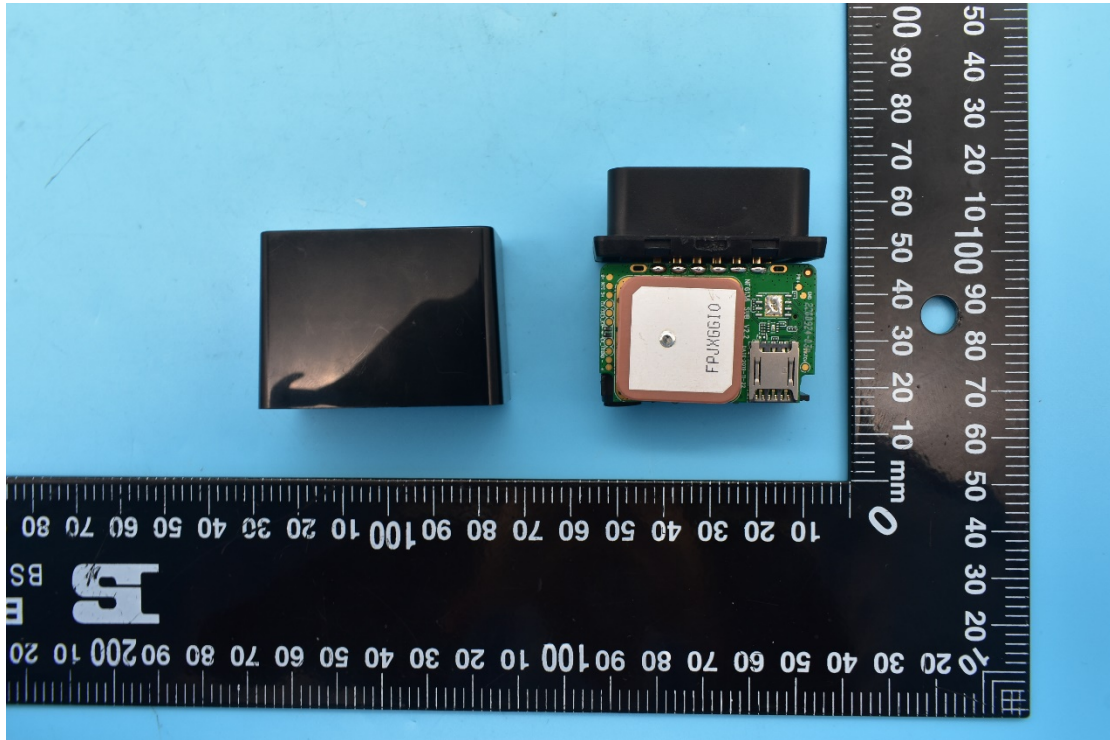

FCC ID:2AMLF-JM-VG02U

Internal Photos

1. EUT uncover view

2. Antenna view