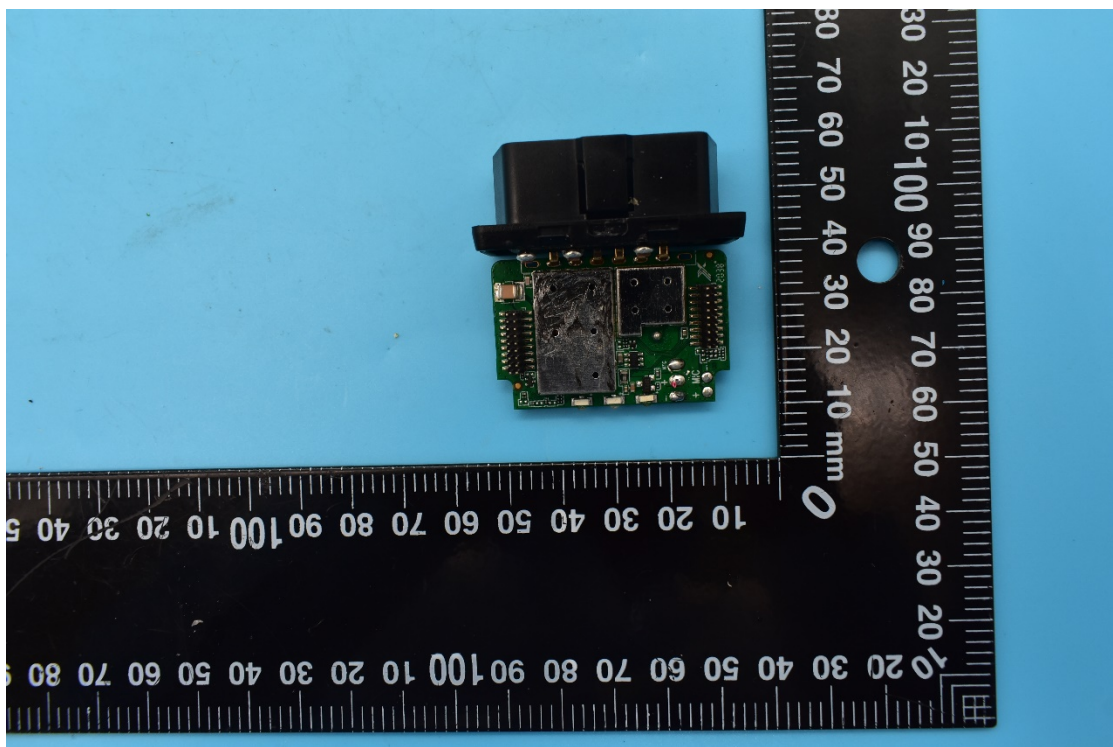

FCC ID:2AMLF-JM-VG02U

Internal Photos

1. EUT uncover view

2. Antenna view