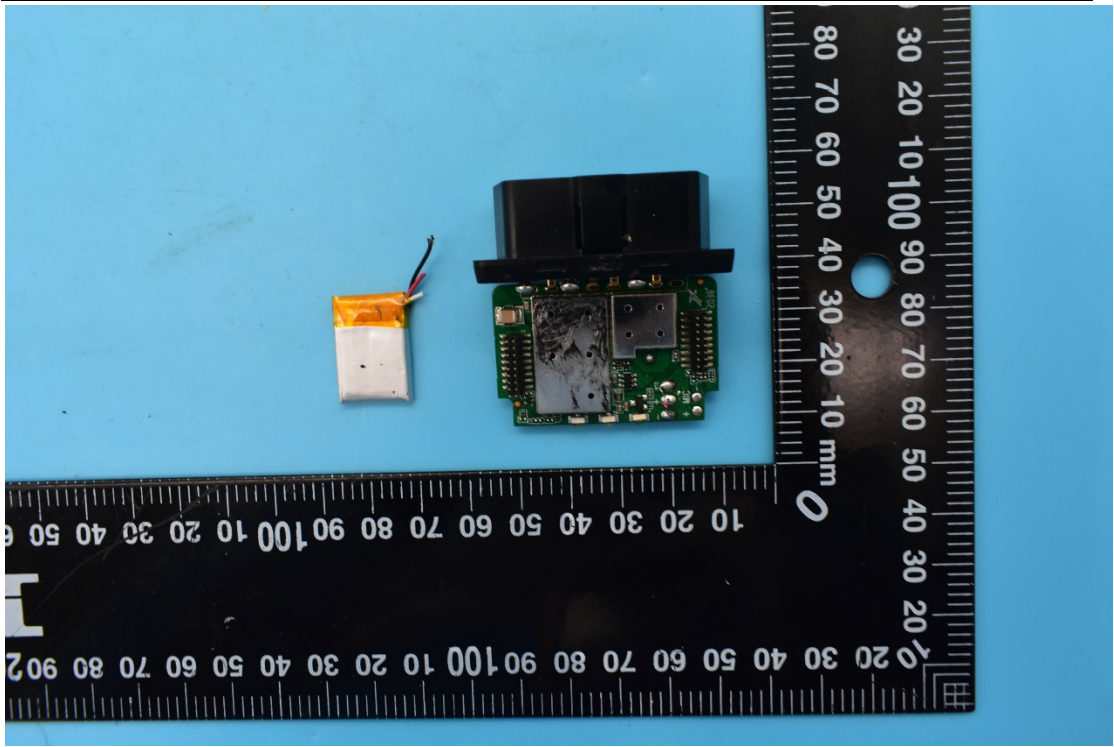

FCC ID:2AMLF-JM-VG02U

Internal Photos

1. EUT uncover view

2. Antenna view