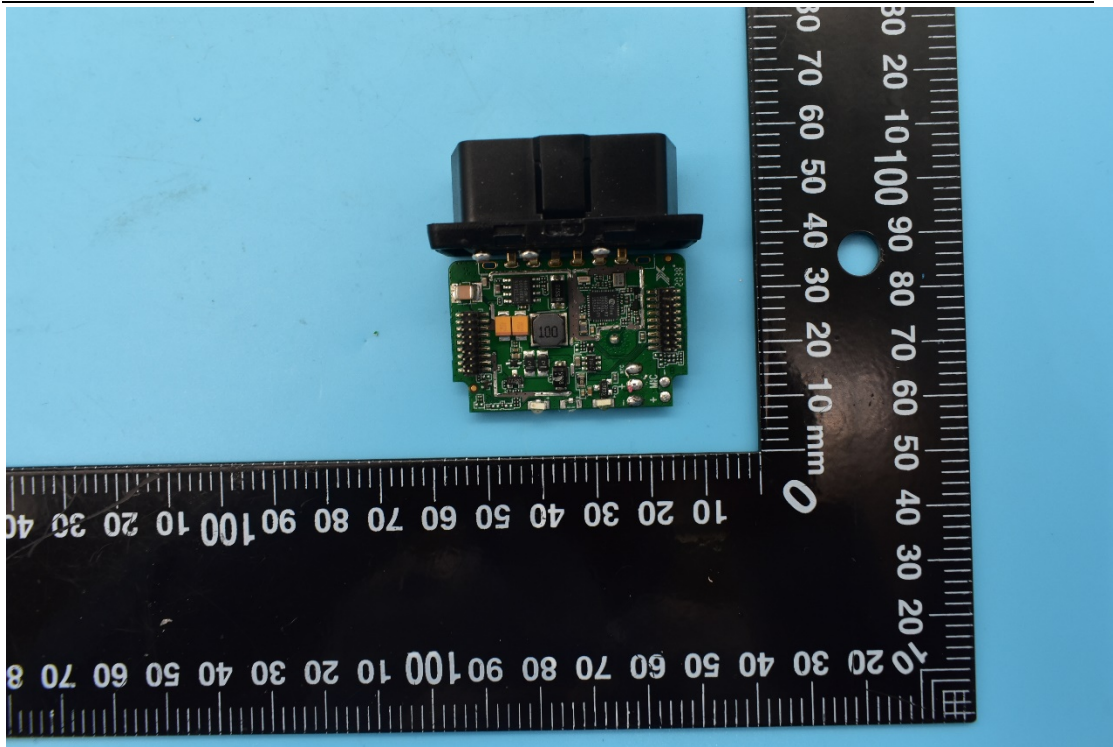

FCC ID:2AMLF-JM-VG02U

Internal Photos

1. EUT uncover view

2. Antenna view