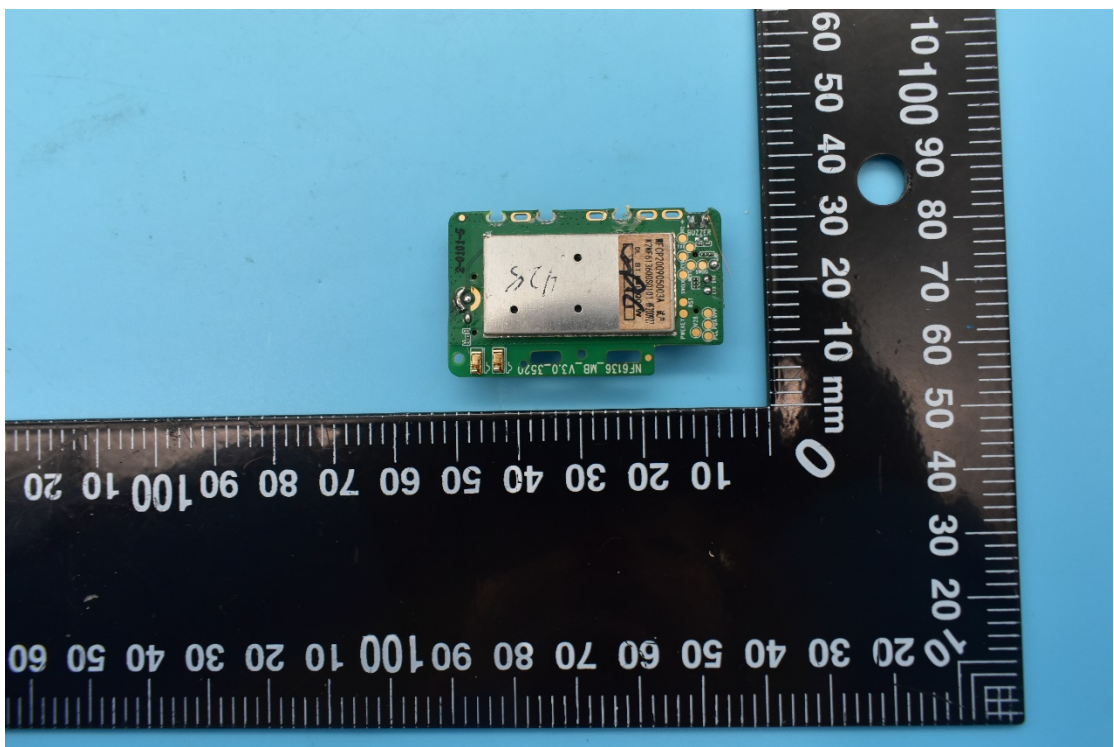

FCC ID:2AMLF-JM-VG02U

Internal Photos

1. EUT uncover view

2. Antenna view