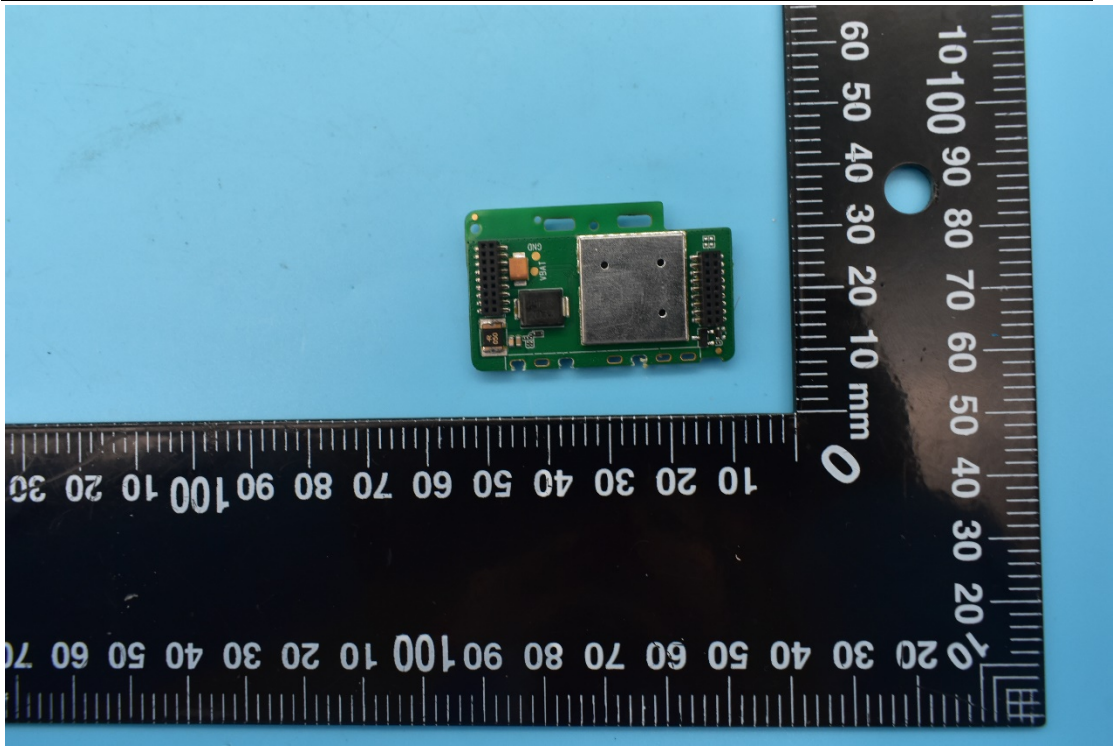

FCC ID:2AMLF-JM-VG02U

Internal Photos

1. EUT uncover view

2. Antenna view