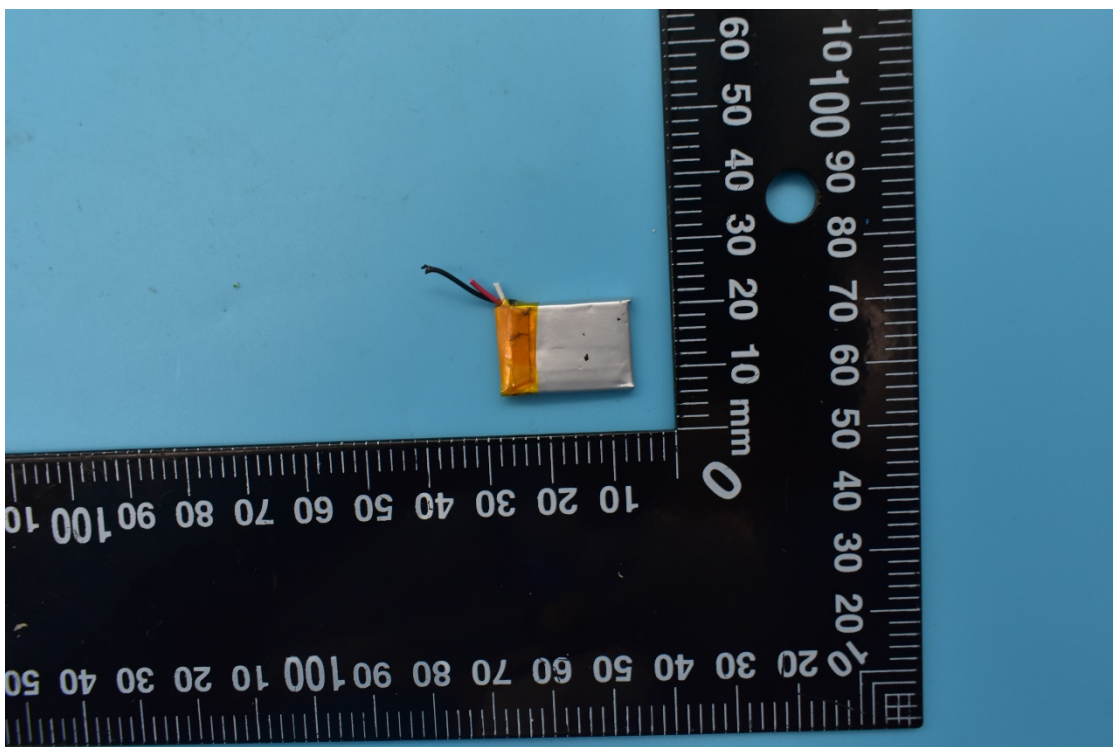

FCC ID:2AMLF-JM-VG02U

Internal Photos

1. EUT uncover view

2. Antenna view