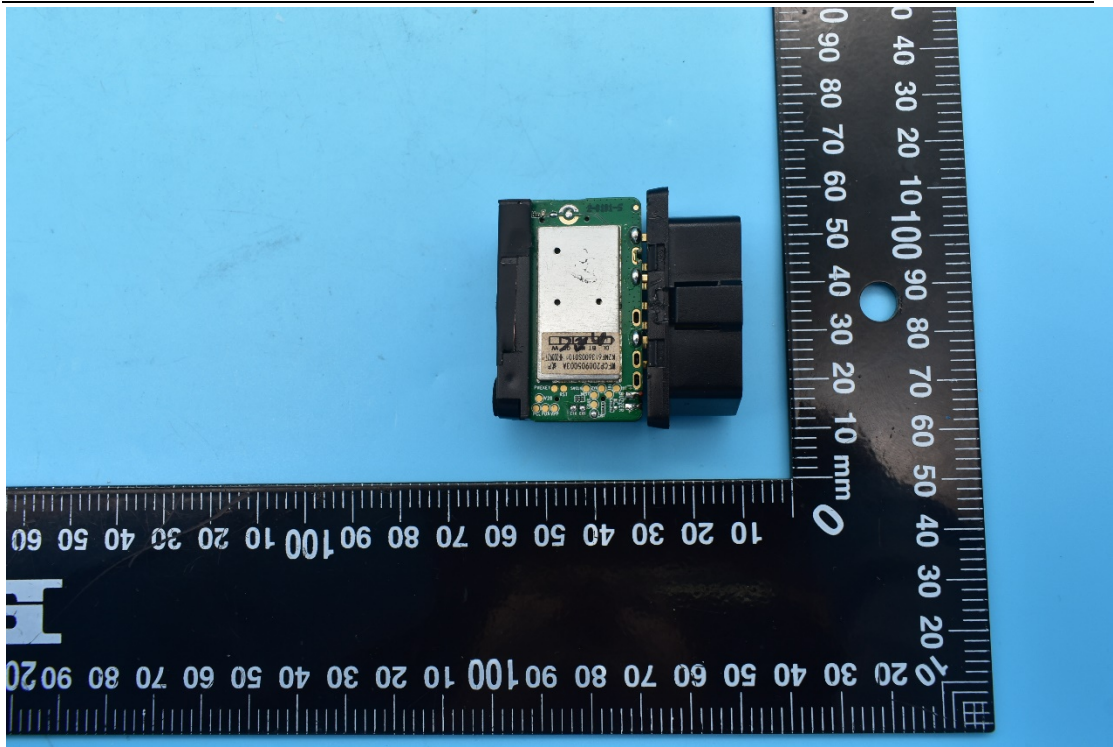

FCC ID:2AMLF-JM-VG02U

Internal Photos

1. EUT uncover view

2. Antenna view