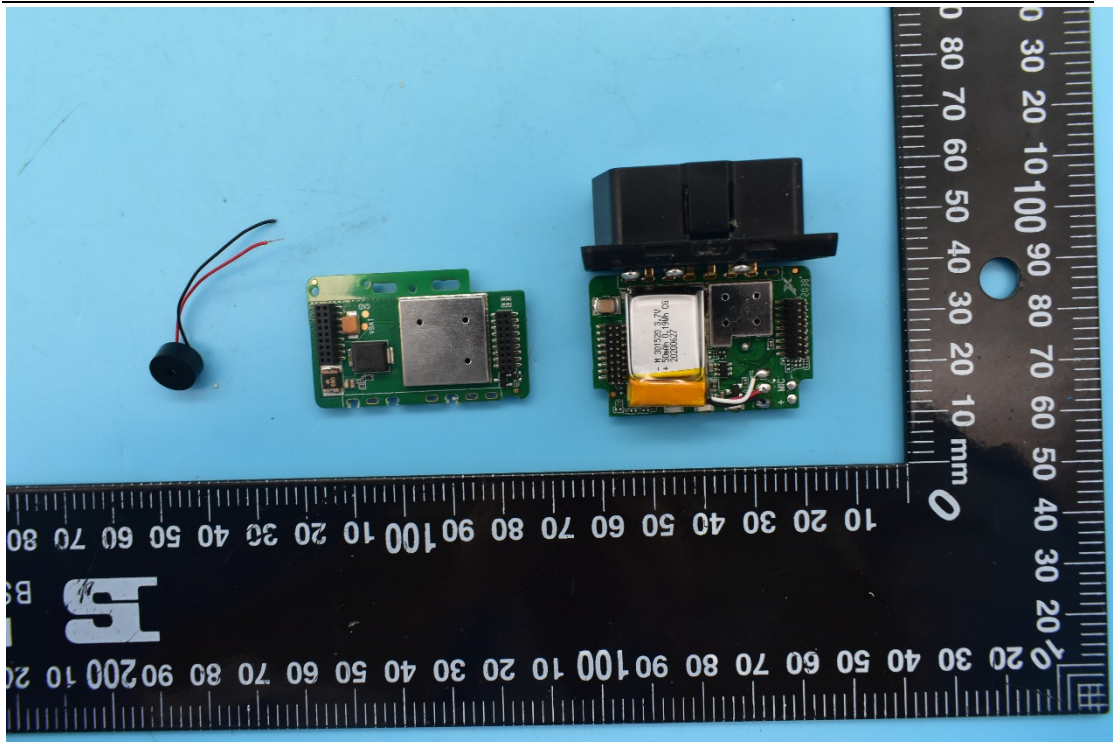

FCC ID:2AMLF-JM-VG02U

Internal Photos

1. EUT uncover view

2. Antenna view