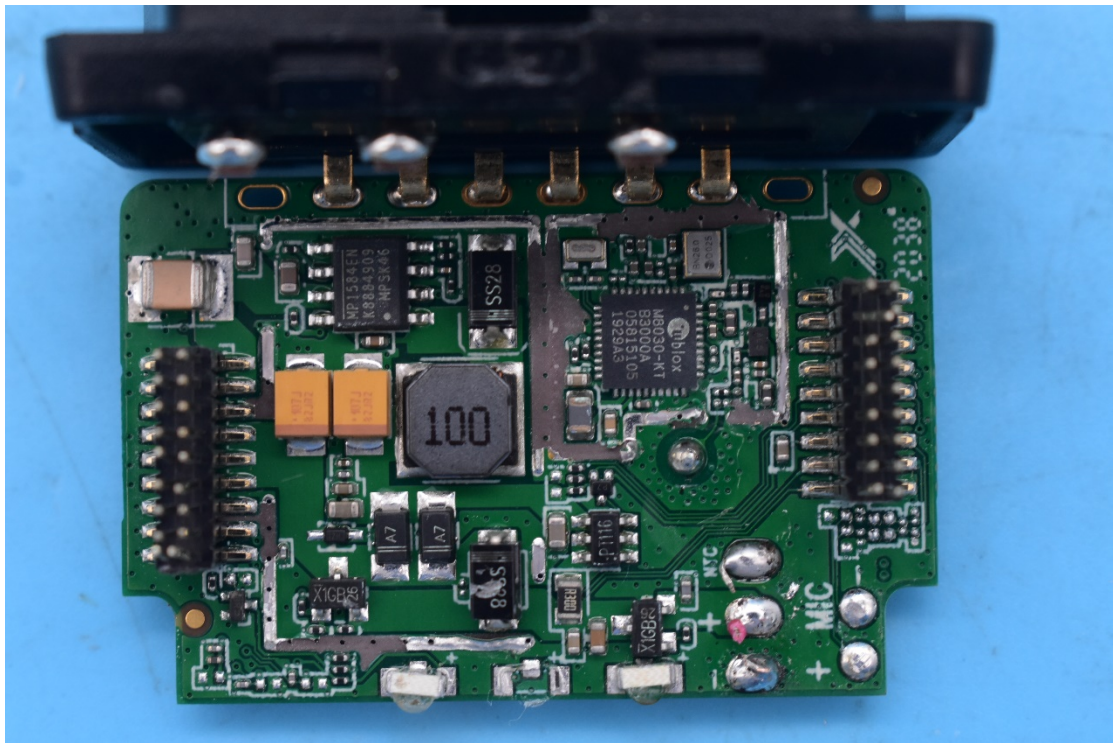

FCC ID:2AMLF-JM-VG02U

Internal Photos

1. EUT uncover view

2. Antenna view