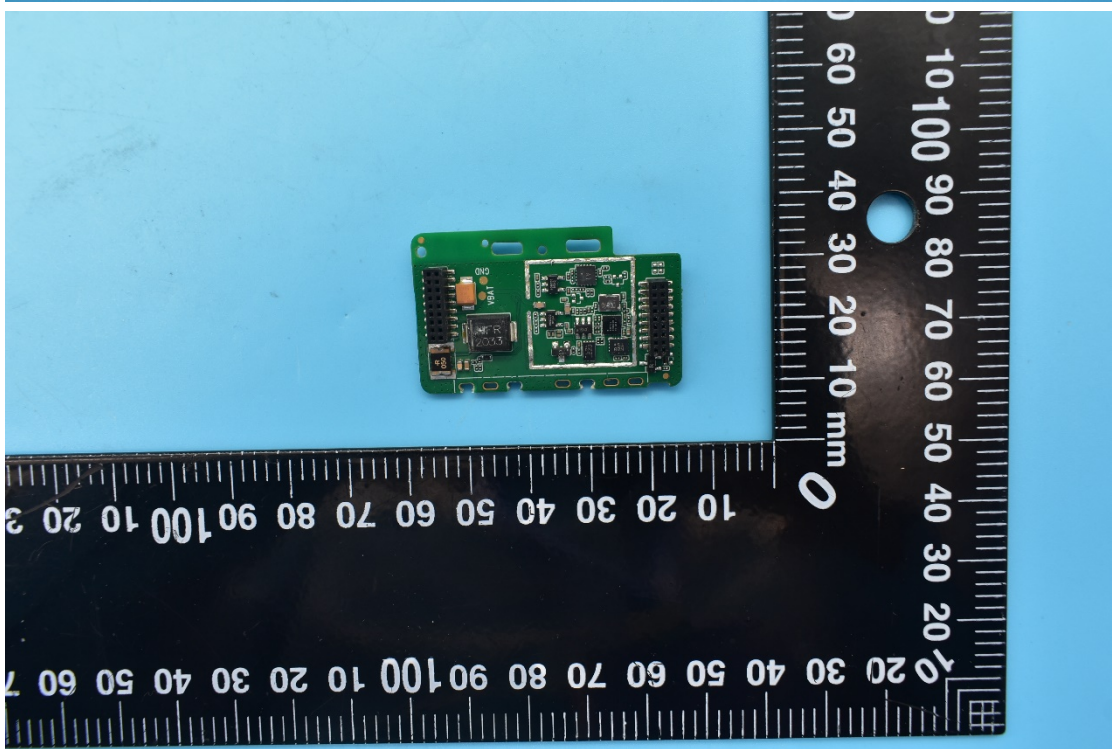

FCC ID:2AMLF-JM-VG02U

Internal Photos

1. EUT uncover view

2. Antenna view