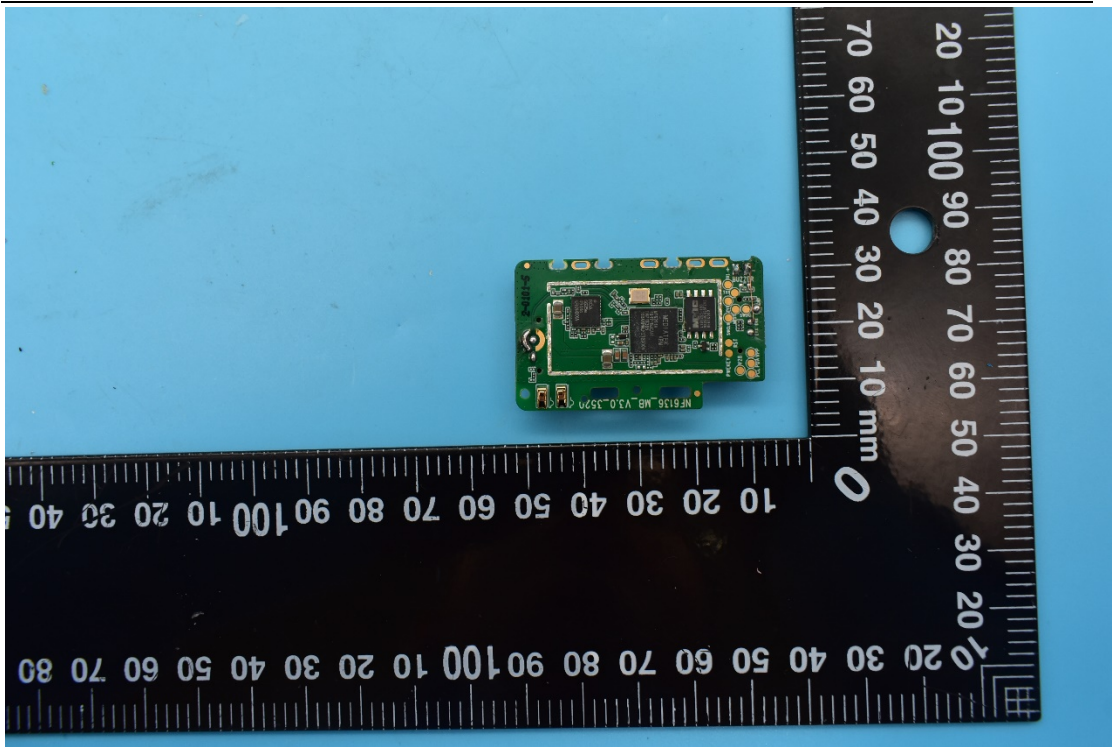

FCC ID:2AMLF-JM-VG02U

Internal Photos

1. EUT uncover view

2. Antenna view