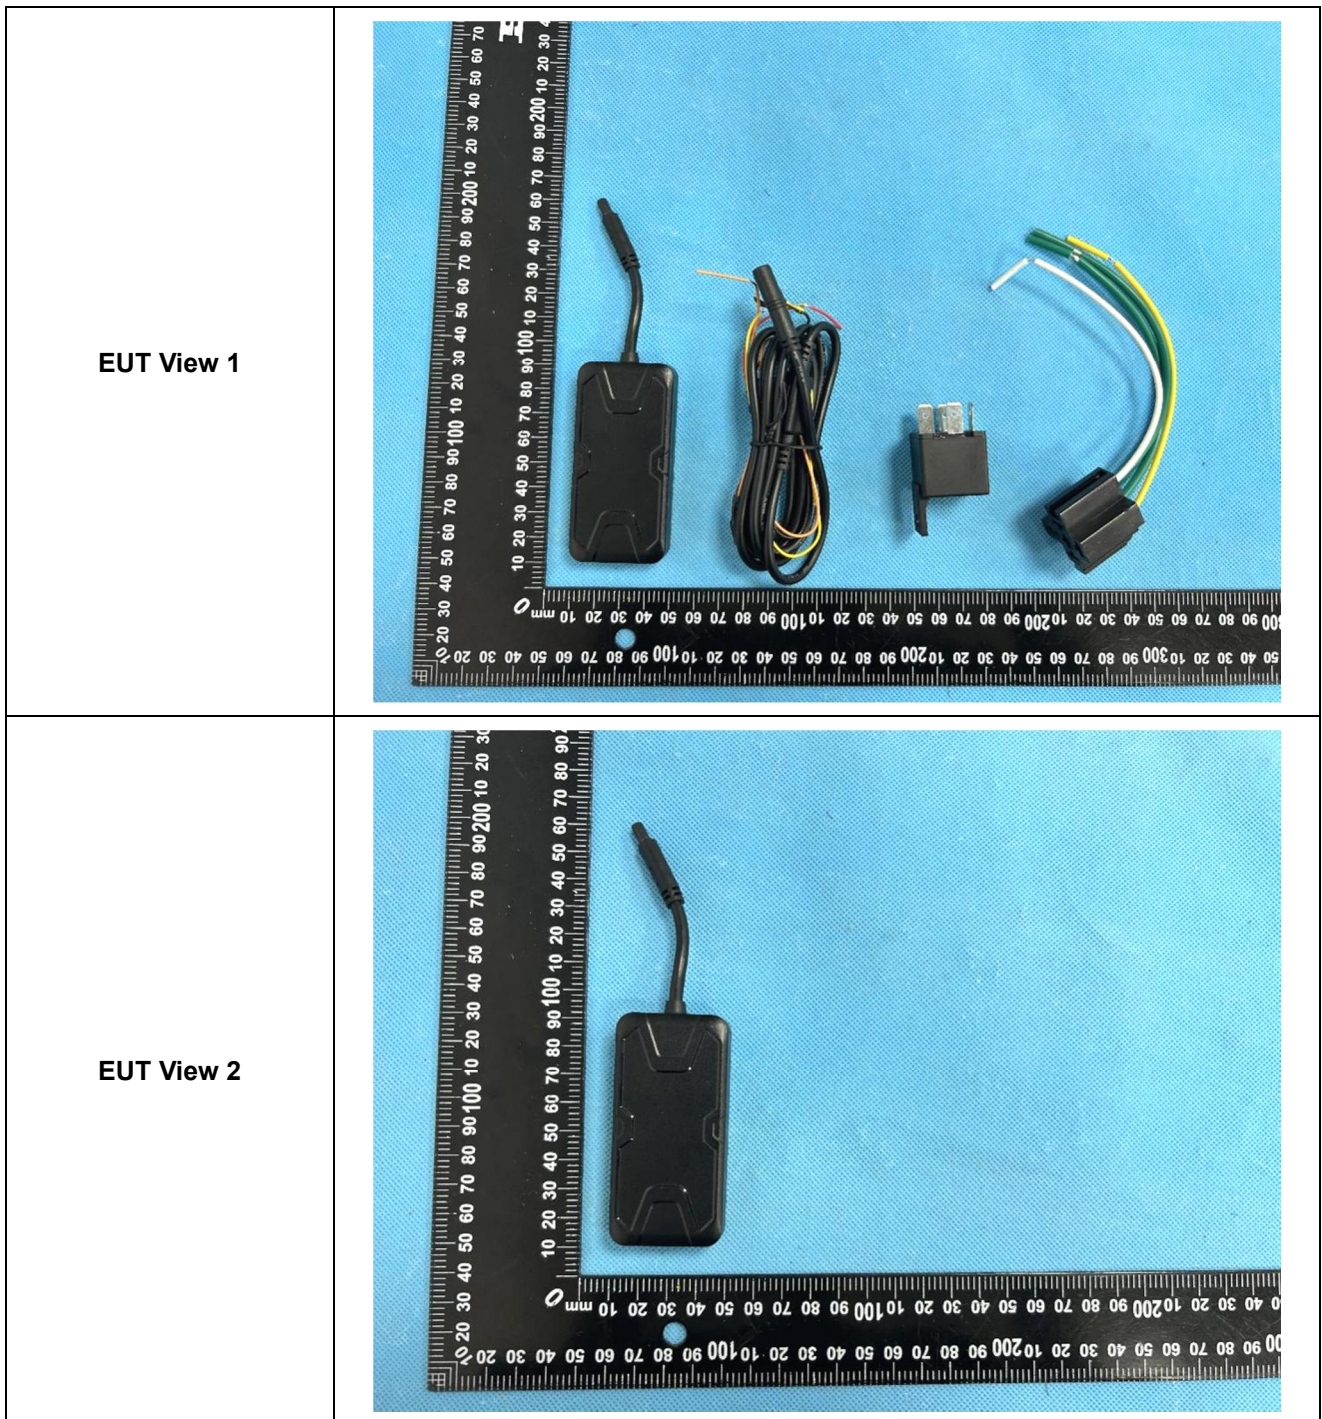

EXHIBIT 2 - EUT EXTERNAL PHOTOGRAPHS

<p>EUT View 3</p>	
<p>EUT View 4</p>	

<p>EUT View 5</p>	 A black rectangular device with a cable is shown next to a ruler for scale. The ruler is marked in millimeters and centimeters. The device is positioned horizontally, and the ruler is placed vertically to its left. The background is a light blue fabric.
<p>EUT View 6</p>	 A black rectangular device with a cable is shown next to a ruler for scale. The ruler is marked in millimeters and centimeters. The device is positioned vertically, and the ruler is placed horizontally below it. The background is a light blue fabric.