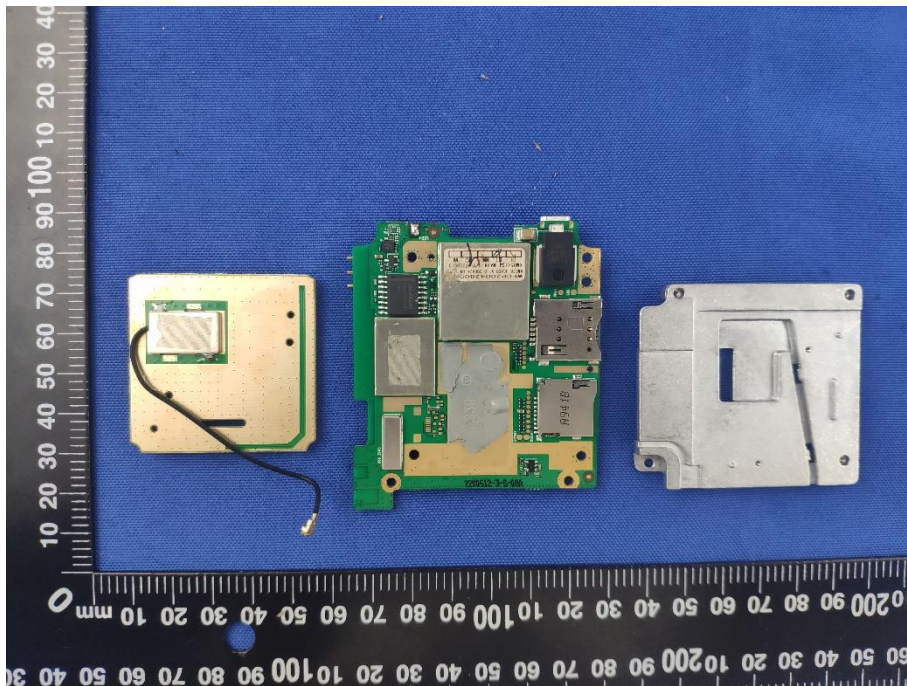

EUT INTERNAL PHOTOS

Model Name: JC400

EUT UNCOVER VIEW

EUT UNCOVER VIEW

EUT UNCOVER VIEW

EUT UNCOVER VIEW

MAIN BOARD TOP VIEW (WITH SHIELDING)

MAIN BOARD REAR VIEW (WITH SHIELDING)

MAIN BOARD TOP VIEW (WITHOUT SHIELDING)

MAIN BOARD REAR VIEW (WITHOUT SHIELDING)

SECONDARY BOARD 1 TOP VIEW

SECONDARY BOARD 1 REAR VIEW (WITH SHIELDING)

SECONDARY BOARD 1 REAR VIEW (WITHOUT SHIELDING)

SECONDARY BOARD 2 TOP VIEW (WITH SHIELDING)

SECONDARY BOARD 2 TOP VIEW (WITHOUT SHIELDING)

SECONDARY BOARD 2 REAR VIEW

Model Name: JC400P

EUT UNCOVER VIEW

EUT UNCOVER VIEW

EUT UNCOVER VIEW

EUT UNCOVER VIEW

EUT UNCOVER VIEW