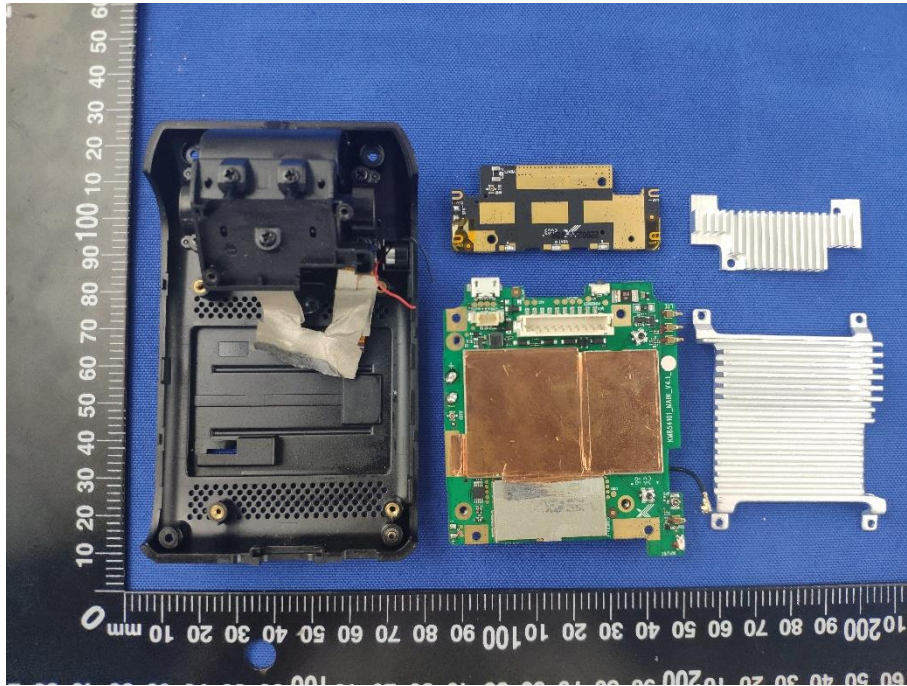

EUT INTERNAL PHOTOS

Model Name: JC400

EUT UNCOVER VIEW

EUT UNCOVER VIEW

EUT UNCOVER VIEW

EUT UNCOVER VIEW

MAIN BOARD TOP VIEW (WITH SHIELDING)

MAIN BOARD REAR VIEW (WITH SHIELDING)

MAIN BOARD TOP VIEW (WITHOUT SHIELDING)

MAIN BOARD REAR VIEW (WITHOUT SHIELDING)

SECONDARY BOARD 1 TOP VIEW

SECONDARY BOARD 1 REAR VIEW (WITH SHIELDING)

SECONDARY BOARD 1 REAR VIEW (WITHOUT SHIELDING)

SECONDARY BOARD 2 TOP VIEW (WITH SHIELDING)

SECONDARY BOARD 2 TOP VIEW (WITHOUT SHIELDING)

SECONDARY BOARD 2 REAR VIEW

Model Name: JC400P

EUT UNCOVER VIEW

EUT UNCOVER VIEW

EUT UNCOVER VIEW

EUT UNCOVER VIEW

EUT UNCOVER VIEW