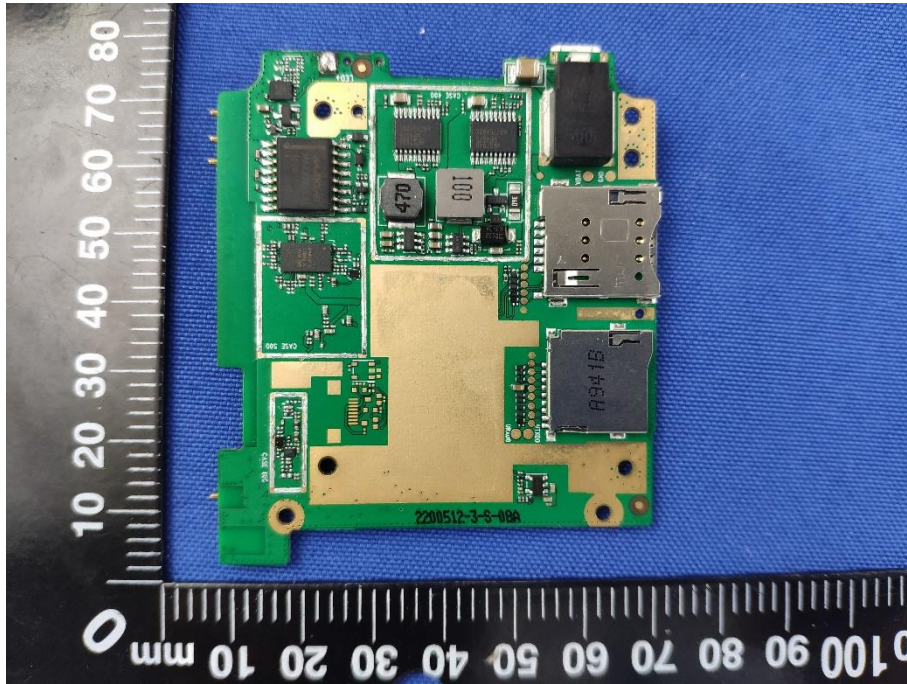

SECONDARY BOARD 2 TOP VIEW (WITHOUT SHIELDING)

SECONDARY BOARD 2 REAR VIEW

Model Name: JC400P

EUT UNCOVER VIEW

EUT UNCOVER VIEW

EUT UNCOVER VIEW

EUT UNCOVER VIEW

EUT UNCOVER VIEW

MAIN BOARD TOP VIEW (WITH SHIELDING)

MAIN BOARD REAR VIEW (WITH SHIELDING)

MAIN BOARD TOP VIEW (WITHOUT SHIELDING)

MAIN BOARD REAR VIEW (WITHOUT SHIELDING)

SECONDARY BOARD 1 TOP VIEW

SECONDARY BOARD 1 REAR VIEW (WITH SHIELDING)