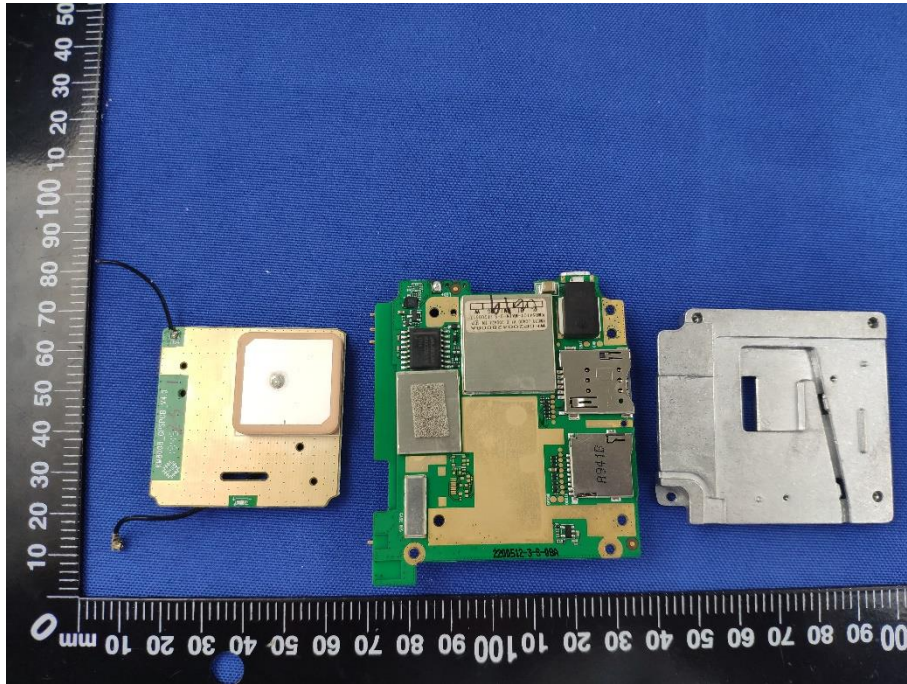

MAIN BOARD TOP VIEW (WITHOUT SHIELDING)

MAIN BOARD REAR VIEW (WITHOUT SHIELDING)

SECONDARY BOARD 1 TOP VIEW

SECONDARY BOARD 1 REAR VIEW (WITH SHIELDING)

SECONDARY BOARD 1 REAR VIEW (WITHOUT SHIELDING)

SECONDARY BOARD 2 TOP VIEW (WITH SHIELDING)

SECONDARY BOARD 2 TOP VIEW (WITHOUT SHIELDING)

SECONDARY BOARD 2 REAR VIEW

Model Name: JC400P

EUT UNCOVER VIEW

EUT UNCOVER VIEW

EUT UNCOVER VIEW

EUT UNCOVER VIEW

EUT UNCOVER VIEW

MAIN BOARD TOP VIEW (WITH SHIELDING)

MAIN BOARD REAR VIEW (WITH SHIELDING)

MAIN BOARD TOP VIEW (WITHOUT SHIELDING)

MAIN BOARD REAR VIEW (WITHOUT SHIELDING)

SECONDARY BOARD 1 TOP VIEW

SECONDARY BOARD 1 REAR VIEW (WITH SHIELDING)