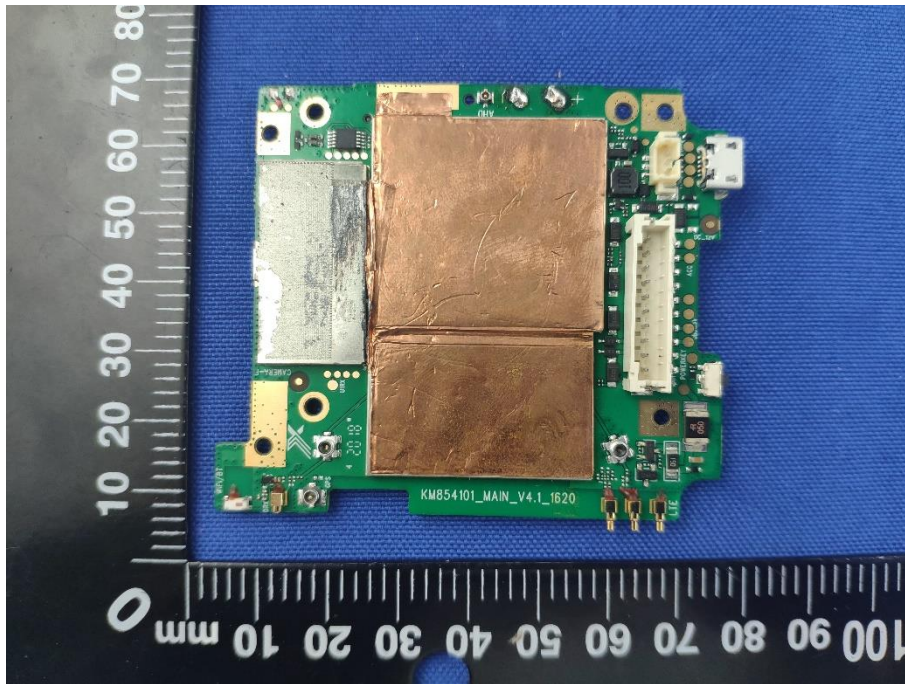

EUT INTERNAL PHOTOS

Model Name: JC400

EUT UNCOVER VIEW

EUT UNCOVER VIEW

EUT UNCOVER VIEW

EUT UNCOVER VIEW

MAIN BOARD TOP VIEW (WITH SHIELDING)

MAIN BOARD REAR VIEW (WITH SHIELDING)

MAIN BOARD TOP VIEW (WITHOUT SHIELDING)

MAIN BOARD REAR VIEW (WITHOUT SHIELDING)

SECONDARY BOARD 1 TOP VIEW

SECONDARY BOARD 1 REAR VIEW (WITH SHIELDING)

SECONDARY BOARD 1 REAR VIEW (WITHOUT SHIELDING)

SECONDARY BOARD 2 TOP VIEW (WITH SHIELDING)

SECONDARY BOARD 2 TOP VIEW (WITHOUT SHIELDING)

SECONDARY BOARD 2 REAR VIEW

Model Name: JC400P

EUT UNCOVER VIEW

EUT UNCOVER VIEW

EUT UNCOVER VIEW

EUT UNCOVER VIEW

EUT UNCOVER VIEW