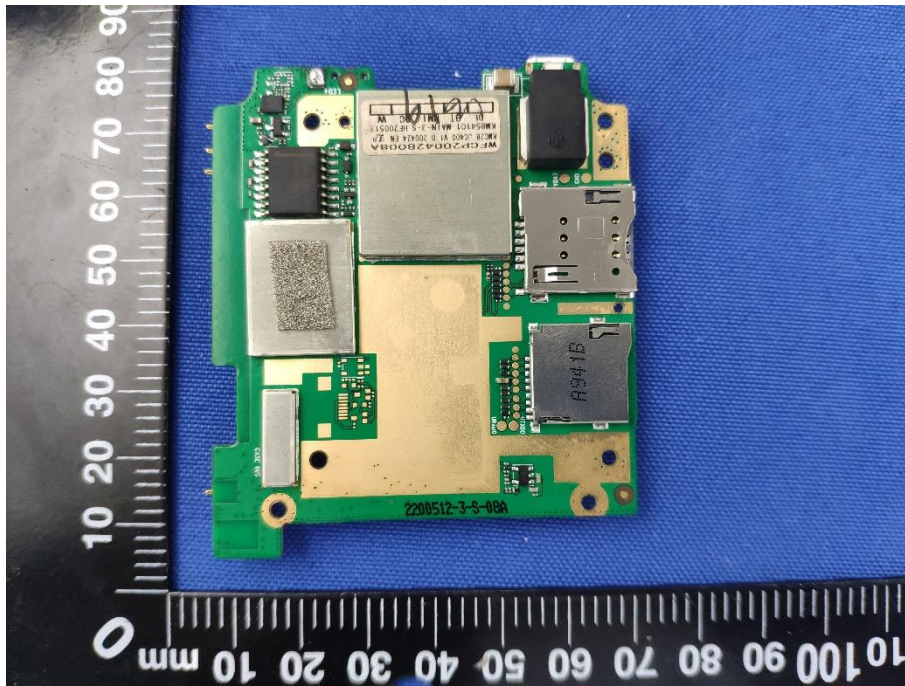

SECONDARY BOARD 2 TOP VIEW (WITHOUT SHIELDING)

SECONDARY BOARD 2 REAR VIEW

Model Name: JC400P

EUT UNCOVER VIEW

EUT UNCOVER VIEW

EUT UNCOVER VIEW

EUT UNCOVER VIEW

EUT UNCOVER VIEW

MAIN BOARD TOP VIEW (WITH SHIELDING)

MAIN BOARD REAR VIEW (WITH SHIELDING)

MAIN BOARD TOP VIEW (WITHOUT SHIELDING)

MAIN BOARD REAR VIEW (WITHOUT SHIELDING)

SECONDARY BOARD 1 TOP VIEW

SECONDARY BOARD 1 REAR VIEW (WITH SHIELDING)