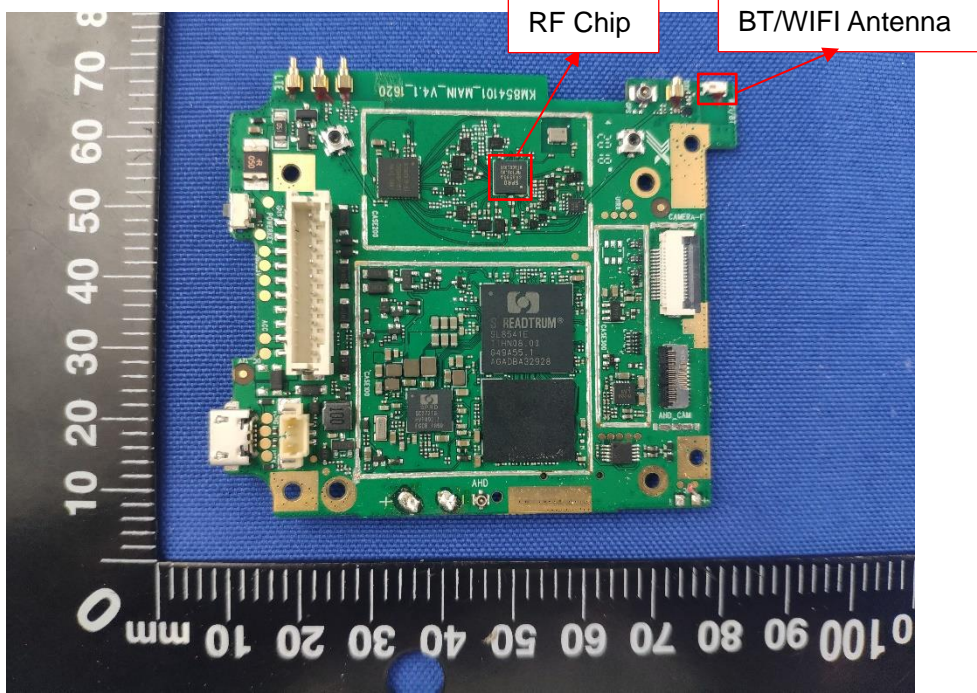

EUT INTERNAL PHOTOS

Model Name: JC400

EUT UNCOVER VIEW

EUT UNCOVER VIEW

EUT UNCOVER VIEW

EUT UNCOVER VIEW

MAIN BOARD TOP VIEW (WITH SHIELDING)

MAIN BOARD REAR VIEW (WITH SHIELDING)

MAIN BOARD TOP VIEW (WITHOUT SHIELDING)

MAIN BOARD REAR VIEW (WITHOUT SHIELDING)

SECONDARY BOARD 1 TOP VIEW

SECONDARY BOARD 1 REAR VIEW (WITH SHIELDING)

SECONDARY BOARD 1 REAR VIEW (WITHOUT SHIELDING)

SECONDARY BOARD 2 TOP VIEW (WITH SHIELDING)