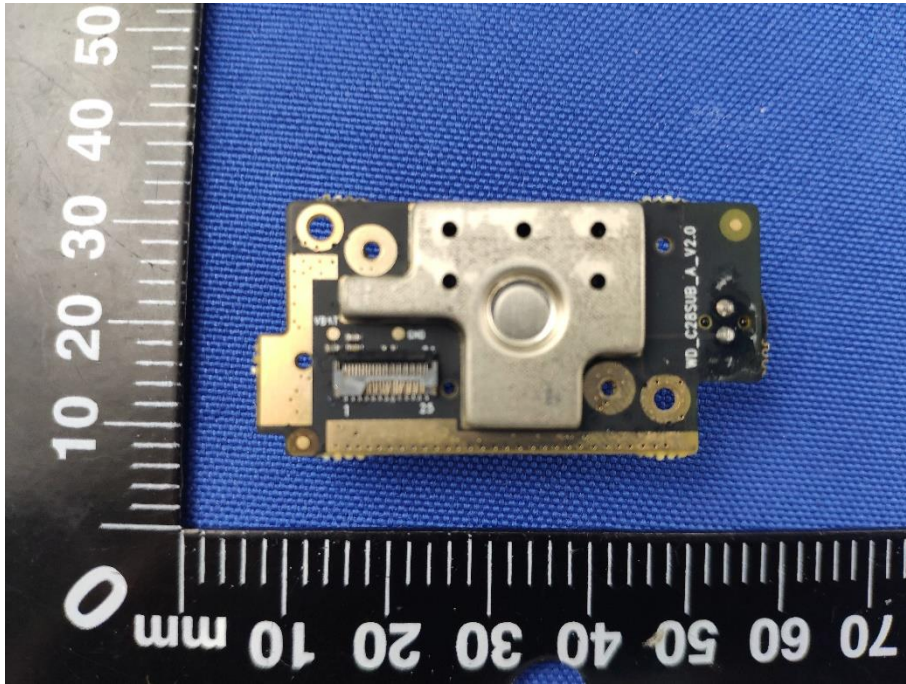

SECONDARY BOARD 2 TOP VIEW (WITH SHIELDING)