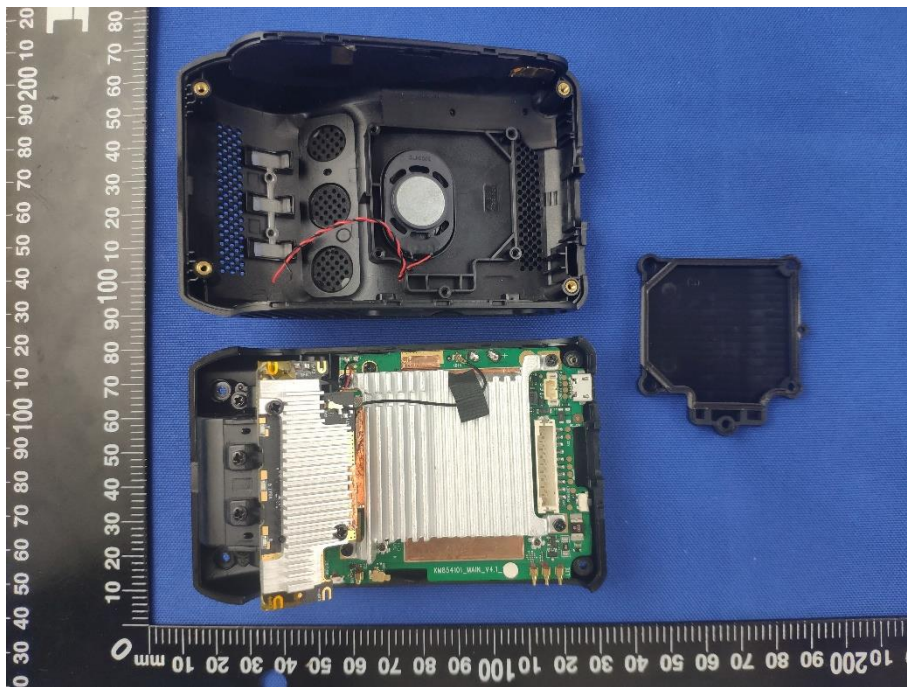

EUT INTERNAL PHOTOS

Model Name: JC400

EUT UNCOVER VIEW

EUT UNCOVER VIEW

EUT UNCOVER VIEW

EUT UNCOVER VIEW

MAIN BOARD TOP VIEW (WITH SHIELDING)

MAIN BOARD REAR VIEW (WITH SHIELDING)

MAIN BOARD TOP VIEW (WITHOUT SHIELDING)

MAIN BOARD REAR VIEW (WITHOUT SHIELDING)

SECONDARY BOARD 1 TOP VIEW

SECONDARY BOARD 1 REAR VIEW (WITH SHIELDING)

SECONDARY BOARD 1 REAR VIEW (WITHOUT SHIELDING)

SECONDARY BOARD 2 TOP VIEW (WITH SHIELDING)

SECONDARY BOARD 2 TOP VIEW (WITHOUT SHIELDING)

SECONDARY BOARD 2 REAR VIEW

Model Name: JC400P

EUT UNCOVER VIEW

EUT UNCOVER VIEW

EUT UNCOVER VIEW

EUT UNCOVER VIEW

EUT UNCOVER VIEW