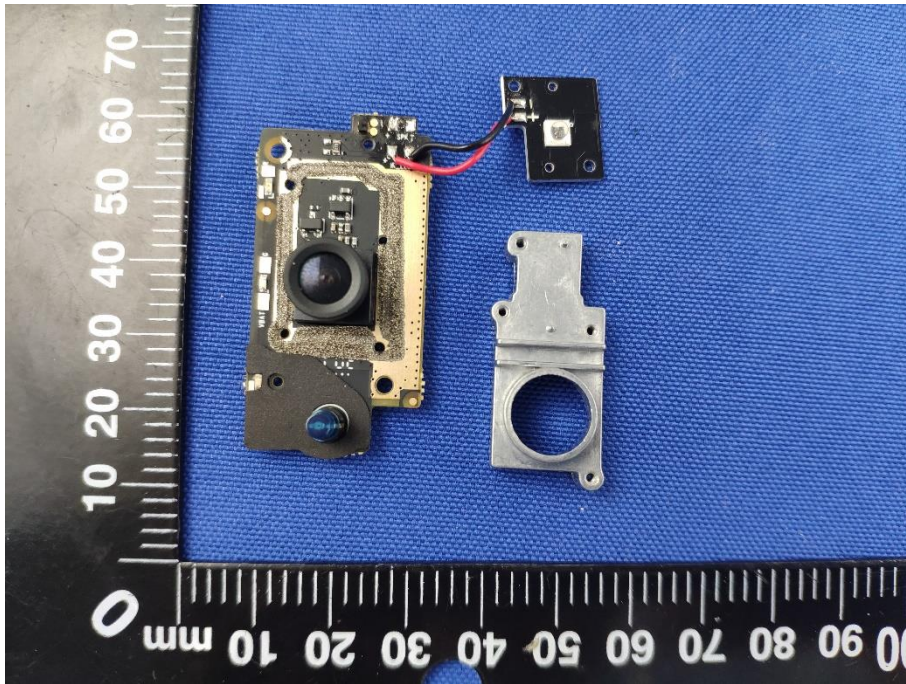

EUT INTERNAL PHOTOS

Model Name: JC400

EUT UNCOVER VIEW

EUT UNCOVER VIEW

EUT UNCOVER VIEW

EUT UNCOVER VIEW

MAIN BOARD TOP VIEW (WITH SHIELDING)

MAIN BOARD REAR VIEW (WITH SHIELDING)

SECONDARY BOARD 2 TOP VIEW (WITHOUT SHIELDING)

SECONDARY BOARD 2 REAR VIEW

Model Name: JC400P

EUT UNCOVER VIEW

EUT UNCOVER VIEW

EUT UNCOVER VIEW

EUT UNCOVER VIEW

EUT UNCOVER VIEW

MAIN BOARD TOP VIEW (WITH SHIELDING)

MAIN BOARD REAR VIEW (WITH SHIELDING)

MAIN BOARD TOP VIEW (WITHOUT SHIELDING)

MAIN BOARD REAR VIEW (WITHOUT SHIELDING)

SECONDARY BOARD 1 TOP VIEW

SECONDARY BOARD 1 REAR VIEW (WITH SHIELDING)