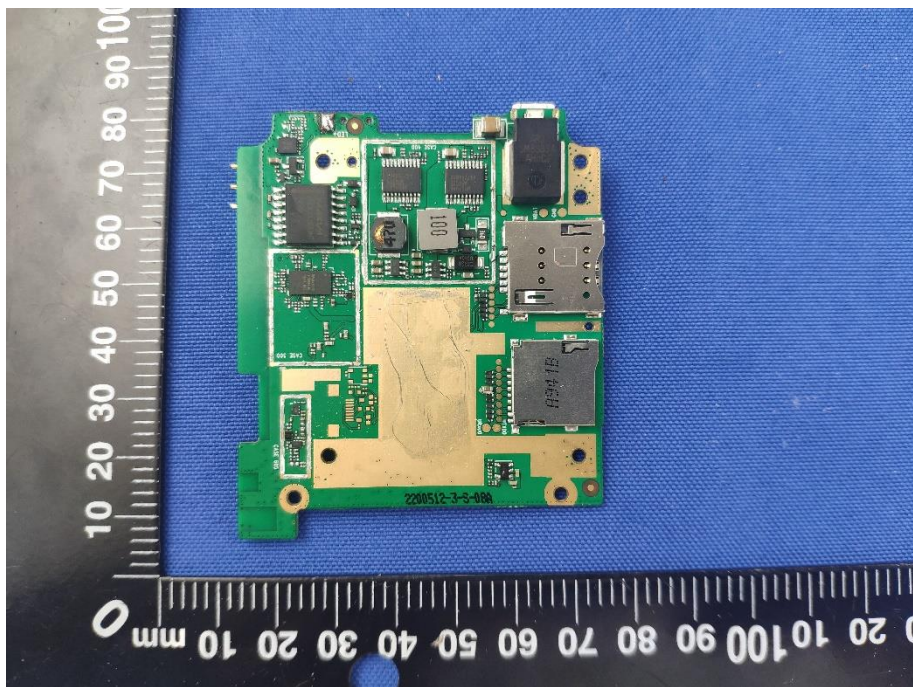

EUT INTERNAL PHOTOS

Model Name: JC400

EUT UNCOVER VIEW

EUT UNCOVER VIEW

EUT UNCOVER VIEW

EUT UNCOVER VIEW

MAIN BOARD TOP VIEW (WITH SHIELDING)

MAIN BOARD REAR VIEW (WITH SHIELDING)

MAIN BOARD TOP VIEW (WITHOUT SHIELDING)

MAIN BOARD REAR VIEW (WITHOUT SHIELDING)

SECONDARY BOARD 1 TOP VIEW

SECONDARY BOARD 1 REAR VIEW (WITH SHIELDING)

SECONDARY BOARD 1 REAR VIEW (WITHOUT SHIELDING)

SECONDARY BOARD 2 TOP VIEW (WITH SHIELDING)

SECONDARY BOARD 2 TOP VIEW (WITHOUT SHIELDING)

SECONDARY BOARD 2 REAR VIEW

Model Name: JC400P

EUT UNCOVER VIEW

EUT UNCOVER VIEW

EUT UNCOVER VIEW

EUT UNCOVER VIEW

EUT UNCOVER VIEW