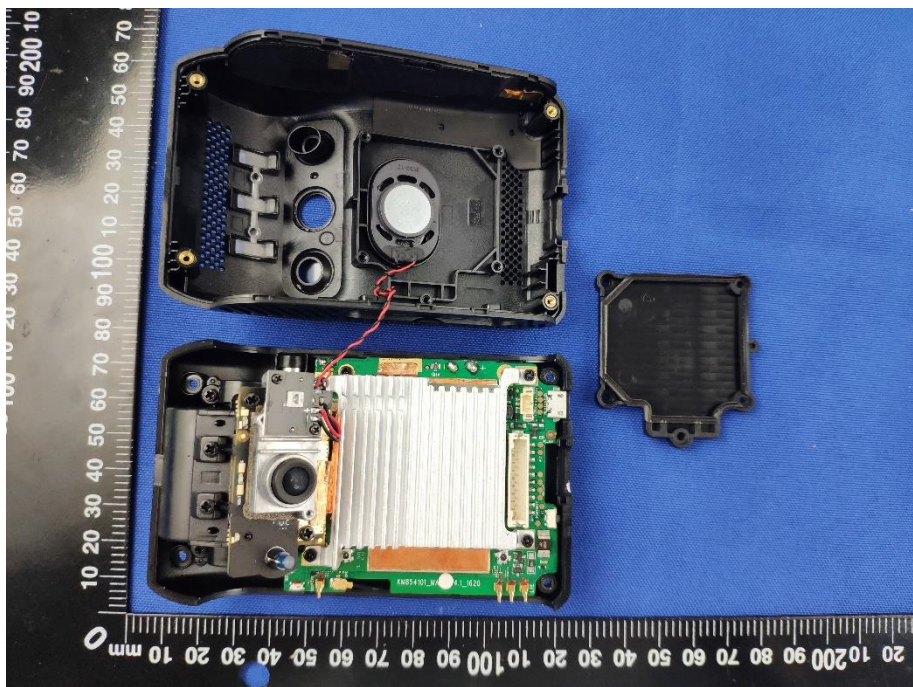

MAIN BOARD TOP VIEW (WITHOUT SHIELDING)

MAIN BOARD REAR VIEW (WITHOUT SHIELDING)

SECONDARY BOARD 1 TOP VIEW

SECONDARY BOARD 1 REAR VIEW (WITH SHIELDING)

SECONDARY BOARD 1 REAR VIEW (WITHOUT SHIELDING)

SECONDARY BOARD 2 TOP VIEW (WITH SHIELDING)

SECONDARY BOARD 2 TOP VIEW (WITHOUT SHIELDING)

SECONDARY BOARD 2 REAR VIEW

Model Name: JC400P

EUT UNCOVER VIEW

EUT UNCOVER VIEW

EUT UNCOVER VIEW

EUT UNCOVER VIEW

EUT UNCOVER VIEW

MAIN BOARD TOP VIEW (WITH SHIELDING)

MAIN BOARD REAR VIEW (WITH SHIELDING)

MAIN BOARD TOP VIEW (WITHOUT SHIELDING)

MAIN BOARD REAR VIEW (WITHOUT SHIELDING)

SECONDARY BOARD 1 TOP VIEW

SECONDARY BOARD 1 REAR VIEW (WITH SHIELDING)