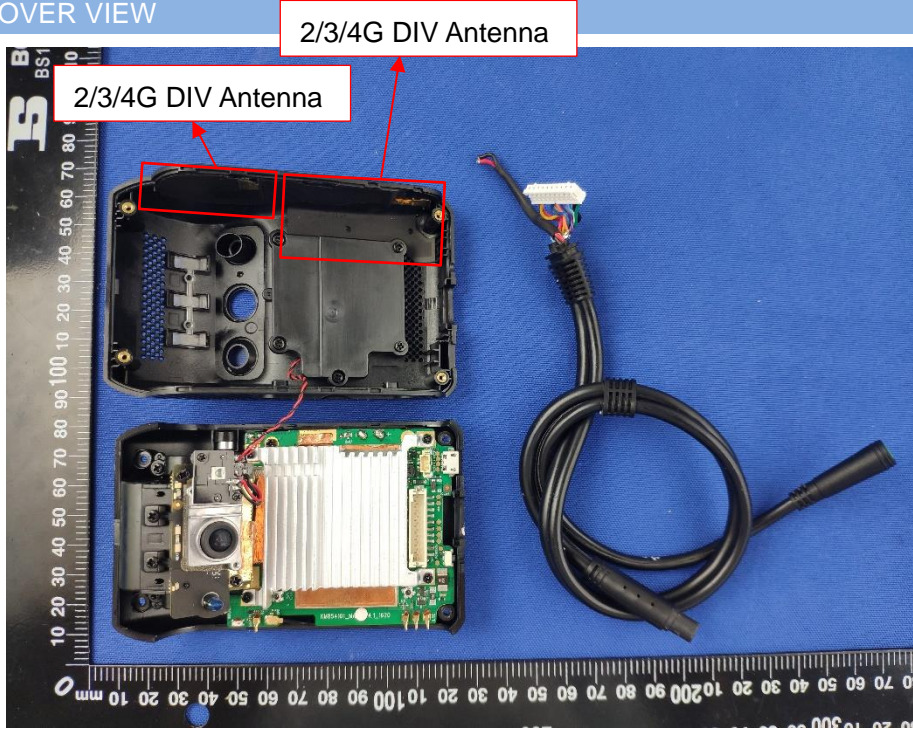

SECONDARY BOARD 2 TOP VIEW (WITHOUT SHIELDING)

SECONDARY BOARD 2 REAR VIEW

Model Name: JC400P

EUT UNCOVER VIEW

EUT UNCOVER VIEW

EUT UNCOVER VIEW

EUT UNCOVER VIEW

EUT UNCOVER VIEW

MAIN BOARD TOP VIEW (WITH SHIELDING)

MAIN BOARD REAR VIEW (WITH SHIELDING)

MAIN BOARD TOP VIEW (WITHOUT SHIELDING)

MAIN BOARD REAR VIEW (WITHOUT SHIELDING)

SECONDARY BOARD 1 TOP VIEW

SECONDARY BOARD 1 REAR VIEW (WITH SHIELDING)