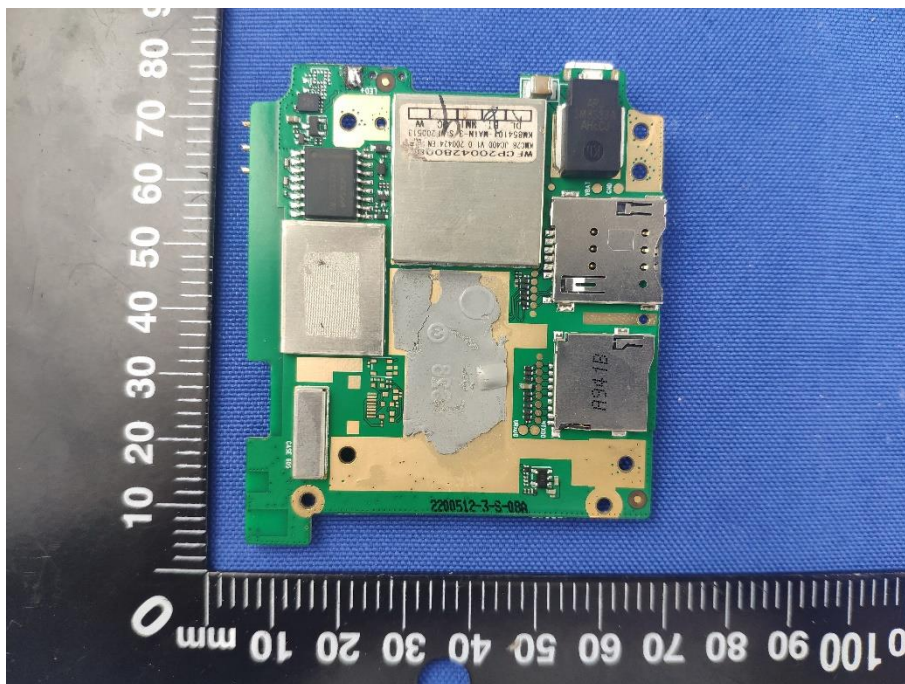

EUT INTERNAL PHOTOS

Model Name: JC400

EUT UNCOVER VIEW

EUT UNCOVER VIEW

EUT UNCOVER VIEW

EUT UNCOVER VIEW

MAIN BOARD TOP VIEW (WITH SHIELDING)

MAIN BOARD REAR VIEW (WITH SHIELDING)

MAIN BOARD TOP VIEW (WITHOUT SHIELDING)

MAIN BOARD REAR VIEW (WITHOUT SHIELDING)

SECONDARY BOARD 1 TOP VIEW

SECONDARY BOARD 1 REAR VIEW (WITH SHIELDING)

SECONDARY BOARD 1 REAR VIEW (WITHOUT SHIELDING)

SECONDARY BOARD 2 TOP VIEW (WITH SHIELDING)

SECONDARY BOARD 2 TOP VIEW (WITHOUT SHIELDING)

SECONDARY BOARD 2 REAR VIEW

Model Name: JC400P

EUT UNCOVER VIEW

EUT UNCOVER VIEW

EUT UNCOVER VIEW

EUT UNCOVER VIEW

EUT UNCOVER VIEW