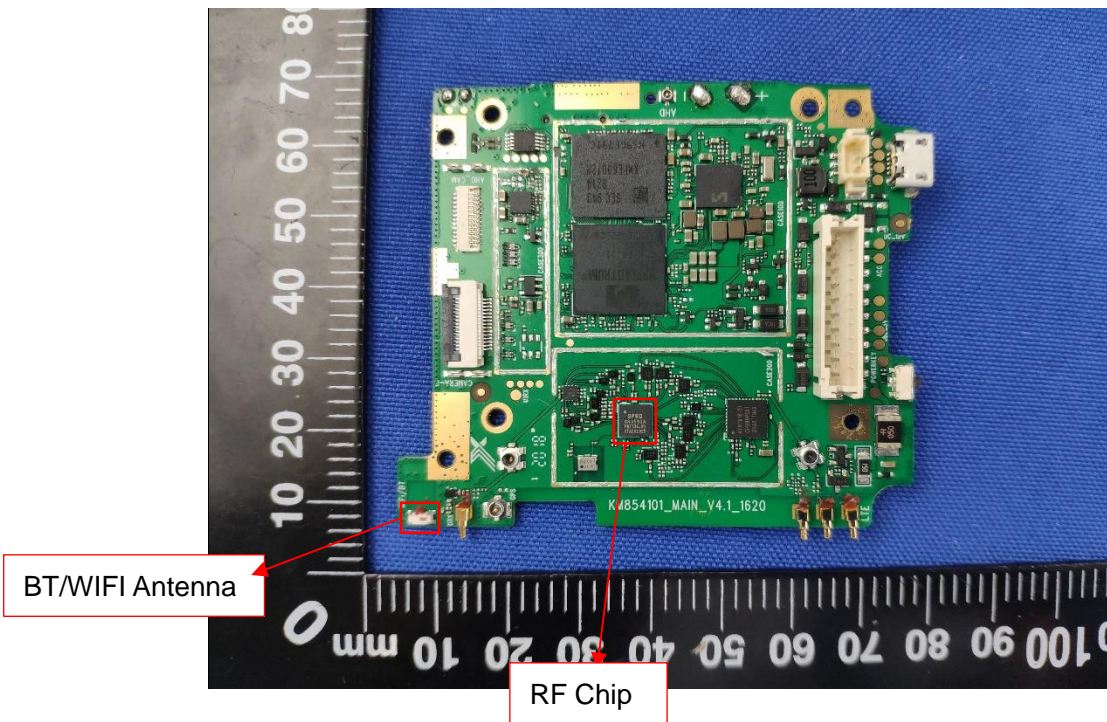

SECONDARY BOARD 2 TOP VIEW (WITHOUT SHIELDING)

SECONDARY BOARD 2 REAR VIEW

Model Name: JC400P

EUT UNCOVER VIEW

EUT UNCOVER VIEW

EUT UNCOVER VIEW

EUT UNCOVER VIEW

EUT UNCOVER VIEW

MAIN BOARD TOP VIEW (WITH SHIELDING)

MAIN BOARD REAR VIEW (WITH SHIELDING)

MAIN BOARD TOP VIEW (WITHOUT SHIELDING)

MAIN BOARD REAR VIEW (WITHOUT SHIELDING)

SECONDARY BOARD 1 TOP VIEW

SECONDARY BOARD 1 REAR VIEW (WITH SHIELDING)