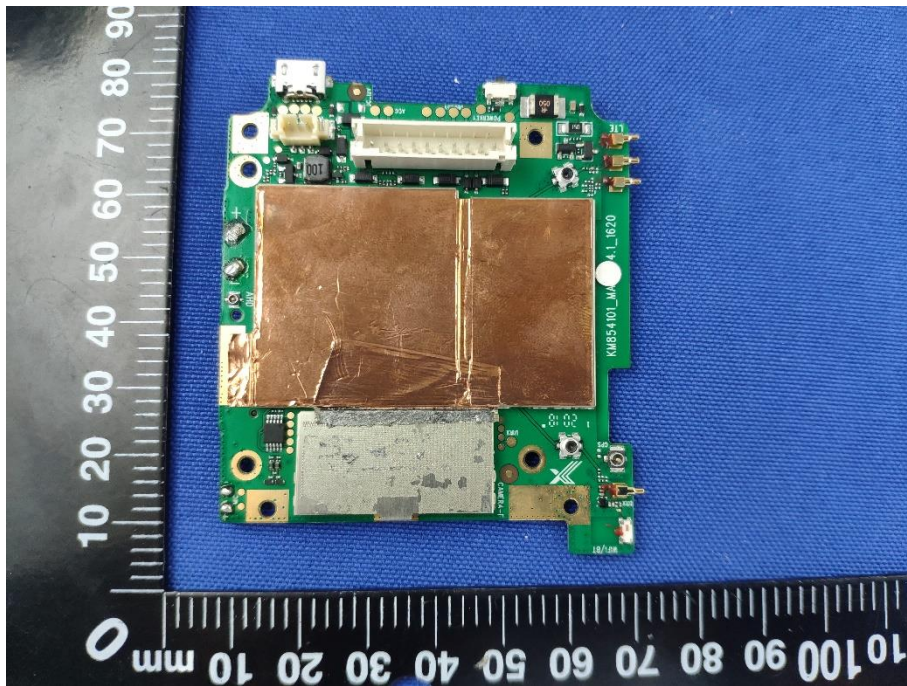

SECONDARY BOARD 2 TOP VIEW (WITHOUT SHIELDING)

SECONDARY BOARD 2 REAR VIEW

Model Name: JC400P

EUT UNCOVER VIEW

EUT UNCOVER VIEW

EUT UNCOVER VIEW

EUT UNCOVER VIEW

EUT UNCOVER VIEW

MAIN BOARD TOP VIEW (WITH SHIELDING)

MAIN BOARD REAR VIEW (WITH SHIELDING)

MAIN BOARD TOP VIEW (WITHOUT SHIELDING)

MAIN BOARD REAR VIEW (WITHOUT SHIELDING)

SECONDARY BOARD 1 TOP VIEW

SECONDARY BOARD 1 REAR VIEW (WITH SHIELDING)