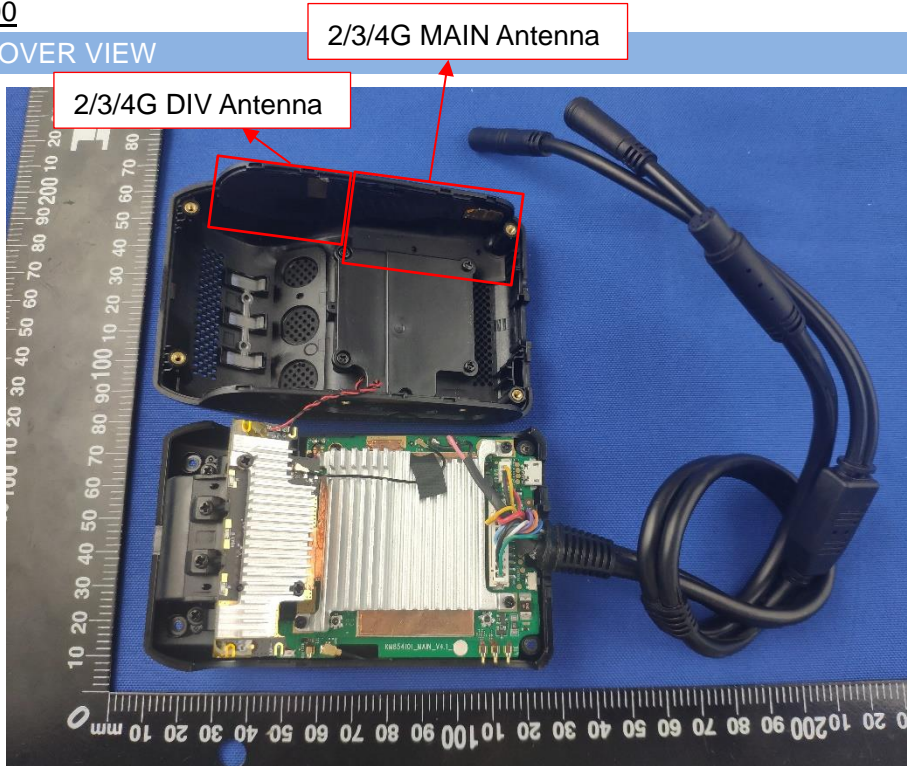

EUT INTERNAL PHOTOS

Model Name: JC400

EUT UNCOVER VIEW

EUT UNCOVER VIEW

EUT UNCOVER VIEW

EUT UNCOVER VIEW

MAIN BOARD TOP VIEW (WITH SHIELDING)

MAIN BOARD REAR VIEW (WITH SHIELDING)

MAIN BOARD TOP VIEW (WITHOUT SHIELDING)

MAIN BOARD REAR VIEW (WITHOUT SHIELDING)

SECONDARY BOARD 1 TOP VIEW

SECONDARY BOARD 1 REAR VIEW (WITH SHIELDING)

SECONDARY BOARD 1 REAR VIEW (WITHOUT SHIELDING)

SECONDARY BOARD 2 TOP VIEW (WITH SHIELDING)