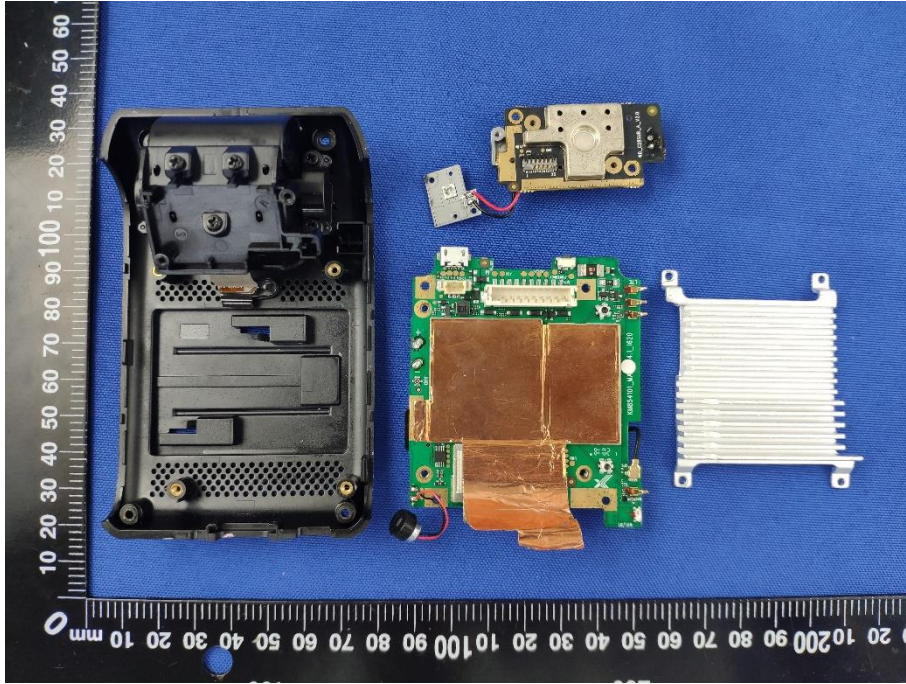

MAIN BOARD TOP VIEW (WITHOUT SHIELDING)

MAIN BOARD REAR VIEW (WITHOUT SHIELDING)

SECONDARY BOARD 1 TOP VIEW

SECONDARY BOARD 1 REAR VIEW (WITH SHIELDING)

SECONDARY BOARD 1 REAR VIEW (WITHOUT SHIELDING)

SECONDARY BOARD 2 TOP VIEW (WITH SHIELDING)

SECONDARY BOARD 2 TOP VIEW (WITHOUT SHIELDING)

SECONDARY BOARD 2 REAR VIEW

Model Name: JC400P

EUT UNCOVER VIEW

EUT UNCOVER VIEW

EUT UNCOVER VIEW

EUT UNCOVER VIEW

EUT UNCOVER VIEW

MAIN BOARD TOP VIEW (WITH SHIELDING)

MAIN BOARD REAR VIEW (WITH SHIELDING)

MAIN BOARD TOP VIEW (WITHOUT SHIELDING)

MAIN BOARD REAR VIEW (WITHOUT SHIELDING)

SECONDARY BOARD 1 TOP VIEW

SECONDARY BOARD 1 REAR VIEW (WITH SHIELDING)