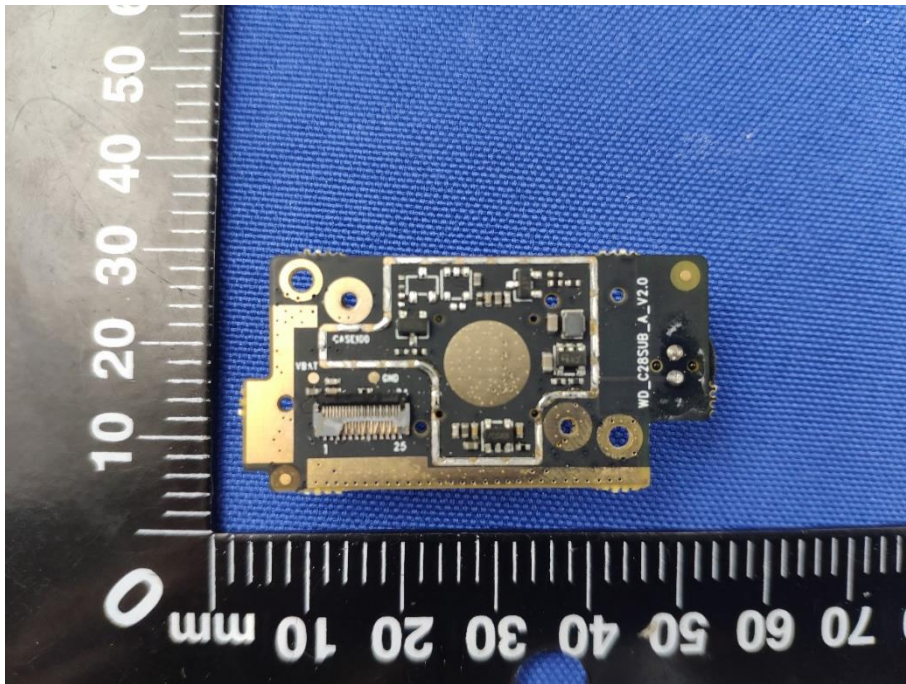

SECONDARY BOARD 2 TOP VIEW (WITHOUT SHIELDING)