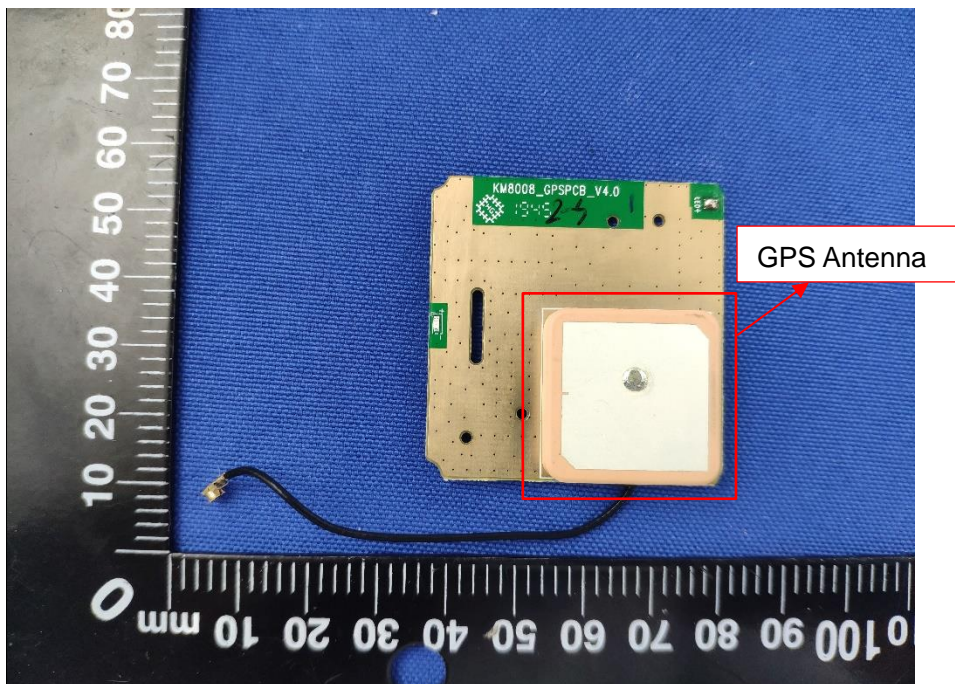

SECONDARY BOARD 2 TOP VIEW (WITHOUT SHIELDING)

SECONDARY BOARD 2 REAR VIEW

Model Name: JC400P

EUT UNCOVER VIEW

EUT UNCOVER VIEW

EUT UNCOVER VIEW

EUT UNCOVER VIEW

EUT UNCOVER VIEW

MAIN BOARD TOP VIEW (WITH SHIELDING)

MAIN BOARD REAR VIEW (WITH SHIELDING)

MAIN BOARD TOP VIEW (WITHOUT SHIELDING)

MAIN BOARD REAR VIEW (WITHOUT SHIELDING)

SECONDARY BOARD 1 TOP VIEW

SECONDARY BOARD 1 REAR VIEW (WITH SHIELDING)