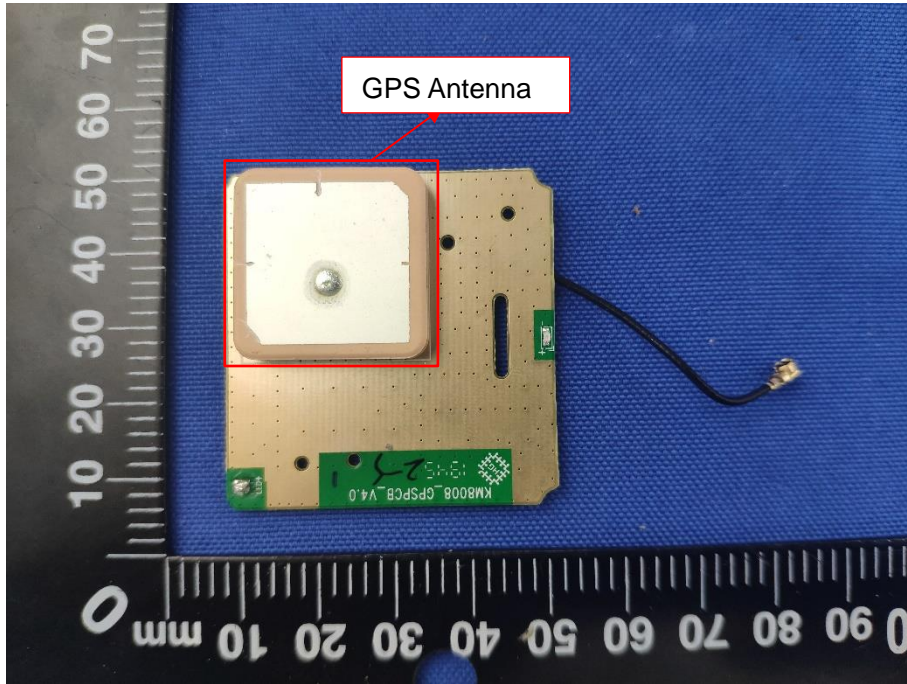

EUT INTERNAL PHOTOS

Model Name: JC400

EUT UNCOVER VIEW

EUT UNCOVER VIEW

EUT UNCOVER VIEW

EUT UNCOVER VIEW

MAIN BOARD TOP VIEW (WITH SHIELDING)

MAIN BOARD REAR VIEW (WITH SHIELDING)

MAIN BOARD TOP VIEW (WITHOUT SHIELDING)

MAIN BOARD REAR VIEW (WITHOUT SHIELDING)

SECONDARY BOARD 1 TOP VIEW

SECONDARY BOARD 1 REAR VIEW (WITH SHIELDING)

SECONDARY BOARD 1 REAR VIEW (WITHOUT SHIELDING)

SECONDARY BOARD 2 TOP VIEW (WITH SHIELDING)

SECONDARY BOARD 2 TOP VIEW (WITHOUT SHIELDING)

SECONDARY BOARD 2 REAR VIEW

Model Name: JC400P

EUT UNCOVER VIEW

EUT UNCOVER VIEW

EUT UNCOVER VIEW

EUT UNCOVER VIEW

EUT UNCOVER VIEW