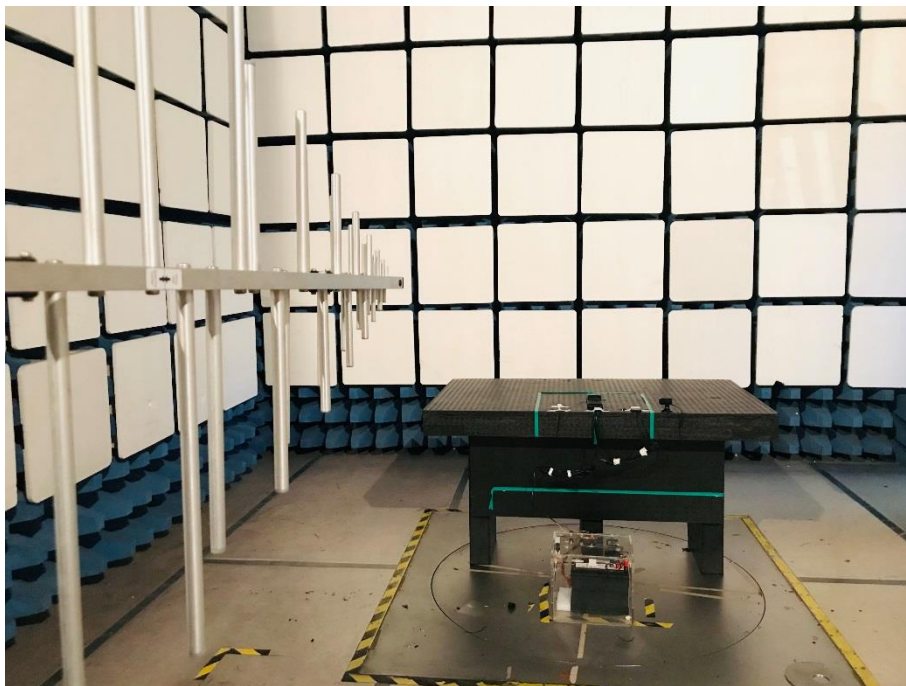

TEST SETUP PHOTOS

1 Radiated Test Photo

Below 30MHz

30MHz-1GHz

Close-up

Above 1GHz

Close-up

30MHz-1GHz-RF

Above 1GHz-RF

Close-up-RF

2 Conducted Test Photo

Conducted Test-BT3.0

Conducted Test-BLE

Conducted Test-2.4G WIFI

Conducted Test-RF