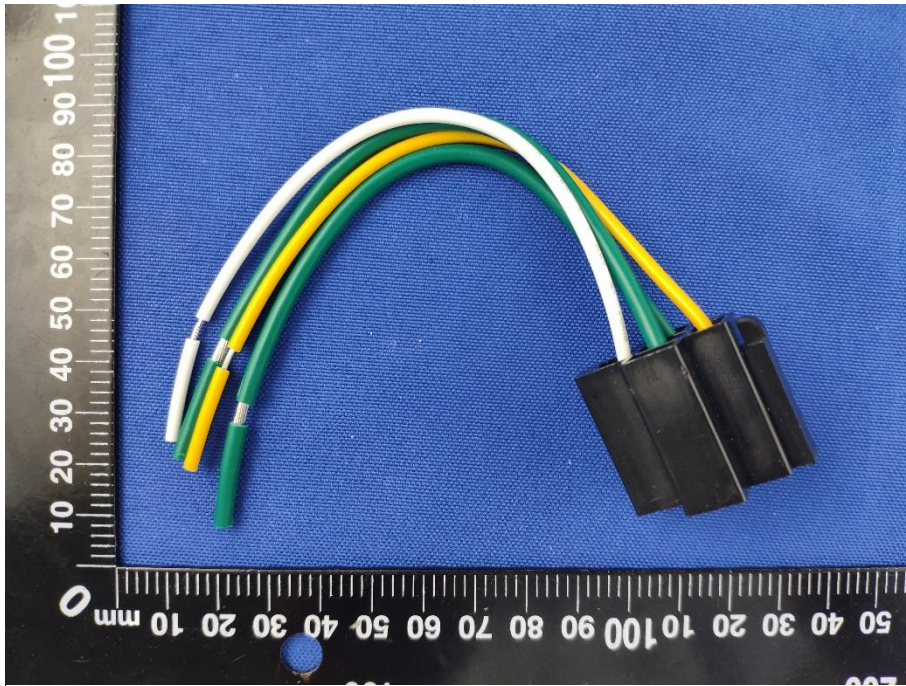

Model Name: JC400P

FRONT VIEW OF EUT

REAR VIEW OF EUT

LEFT SIDE VIEW OF EUT

RIGHT SIDE OF EUT

TOP VIEW OF EUT

BOTTOM VIEW OF EUT

Accessory-Power Line and Antenna

Accessory-Power Bank

Accessory-Accessory AHD Camera

Accessory-Accessory DMS Camera

Accessory-Power Cable

Accessory-4-Pin Relay