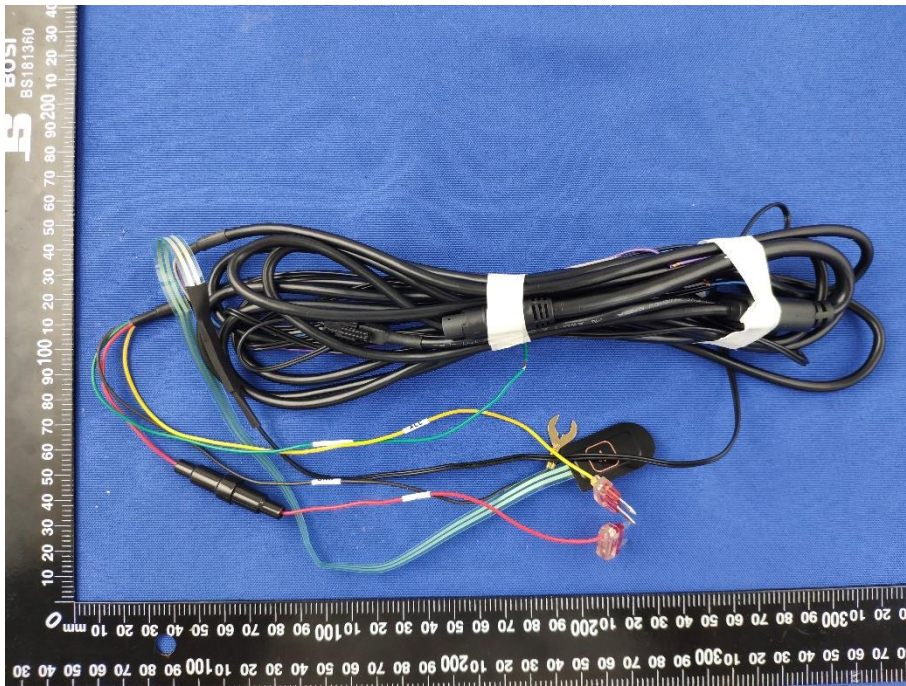

EUT EXTERNAL PHOTOS

Model Name: JC400

FRONT VIEW OF EUT

REAR VIEW OF EUT

LEFT SIDE VIEW OF EUT

RIGHT SIDE OF EUT

TOP VIEW OF EUT

BOTTOM VIEW OF EUT

Model Name: JC400P

FRONT VIEW OF EUT

REAR VIEW OF EUT

LEFT SIDE VIEW OF EUT

RIGHT SIDE OF EUT

TOP VIEW OF EUT

BOTTOM VIEW OF EUT

Accessory-Power Line and Antenna

Accessory-Power Bank

Accessory-Accessory AHD Camera

Accessory-Accessory DMS Camera

Accessory-Power Cable

Accessory-4-Pin Relay