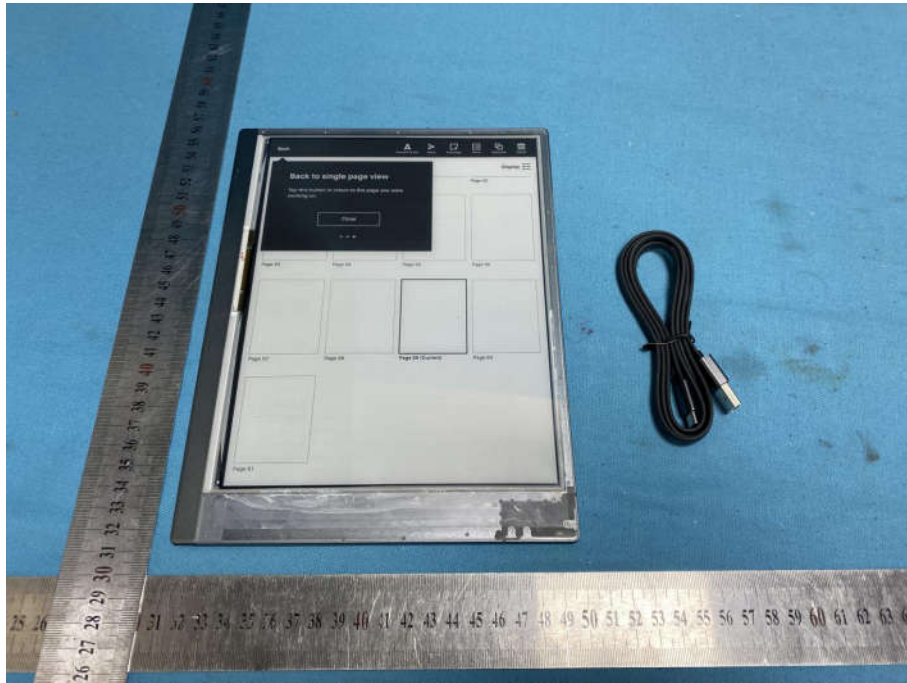

PHOTOGRAPHS OF EUT Constructional Details

Test model No.: RM110

View of Product-1

View of Product-2

View of Product-3

View of Product-4

View of Product-5

View of Product-6