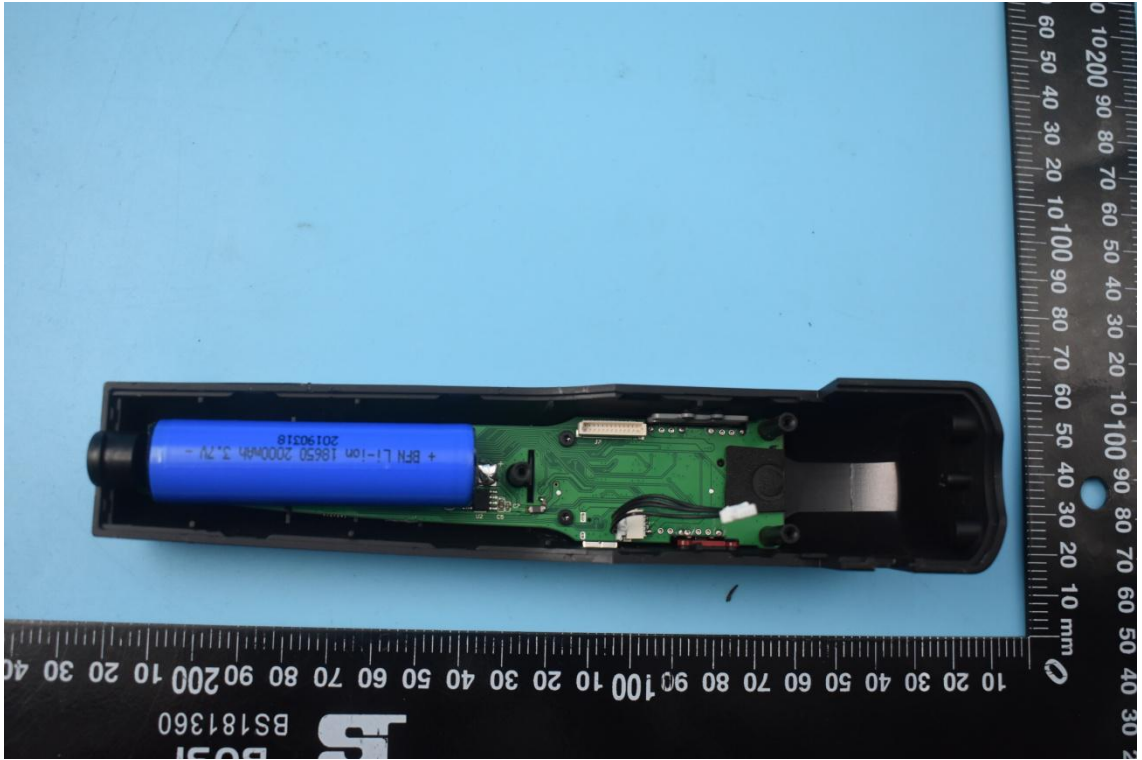

FCC ID:2AMJR-MINIS

Internal Photos

1. EUT uncover view

2. Antenna view