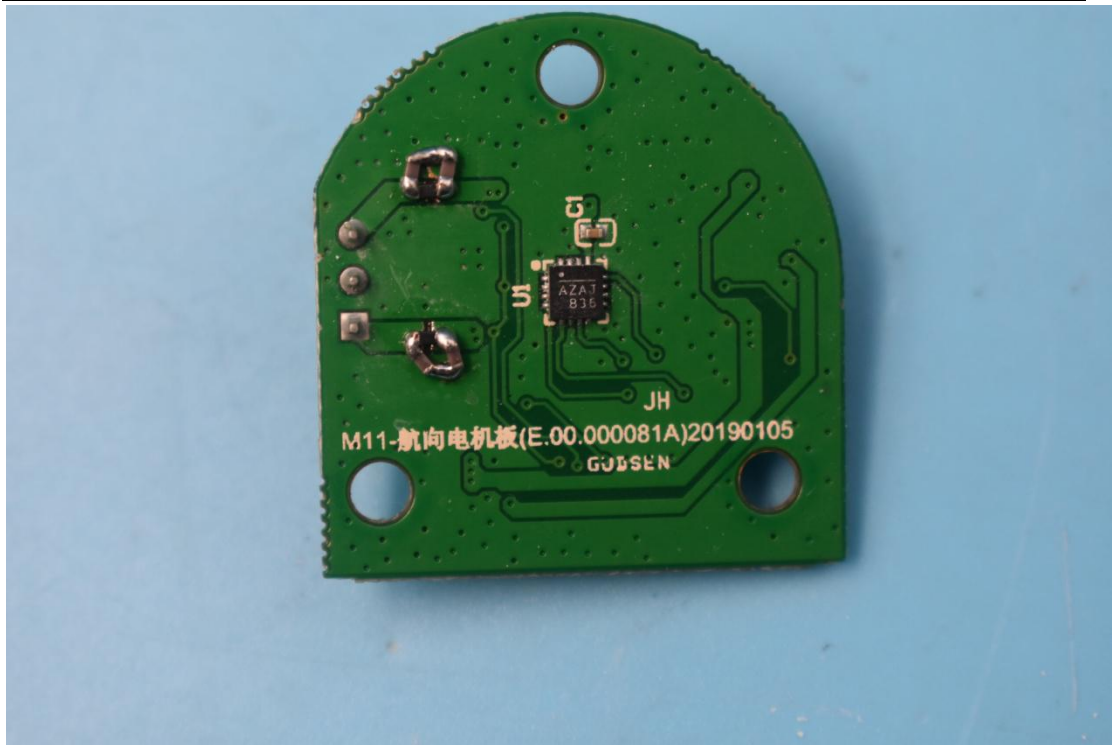

FCC ID:2AMJR-MINIS

Internal Photos

1. EUT uncover view

2. Antenna view