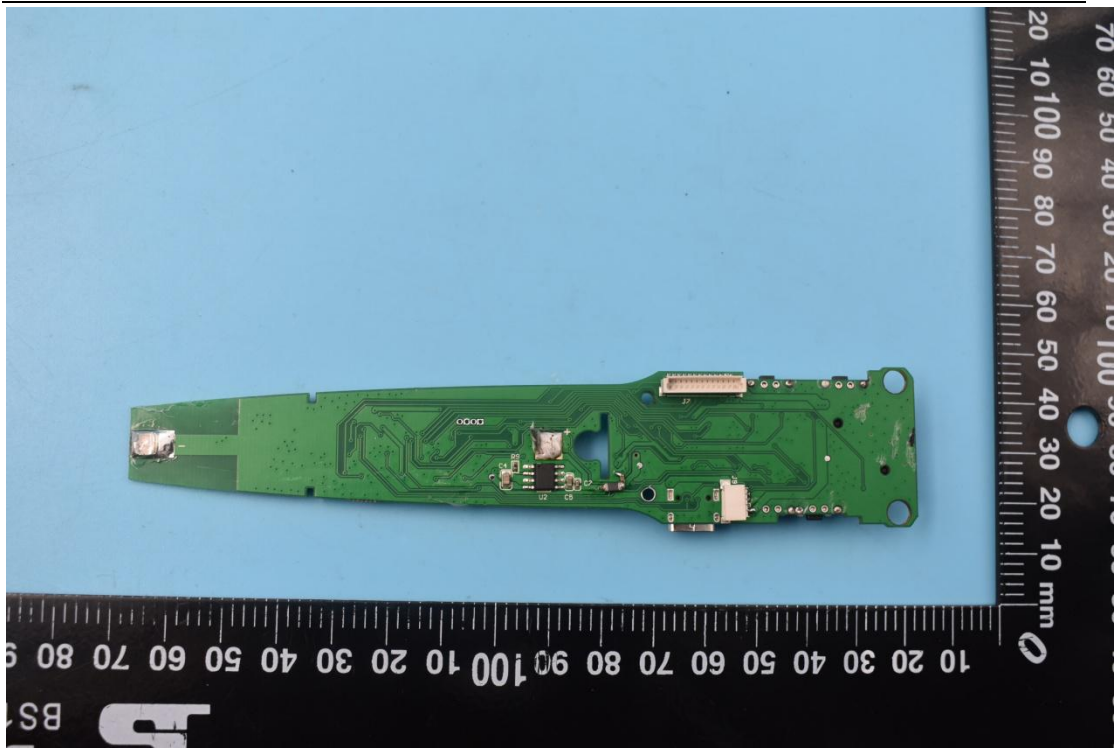

FCC ID:2AMJR-MINIS

Internal Photos

1. EUT uncover view

2. Antenna view