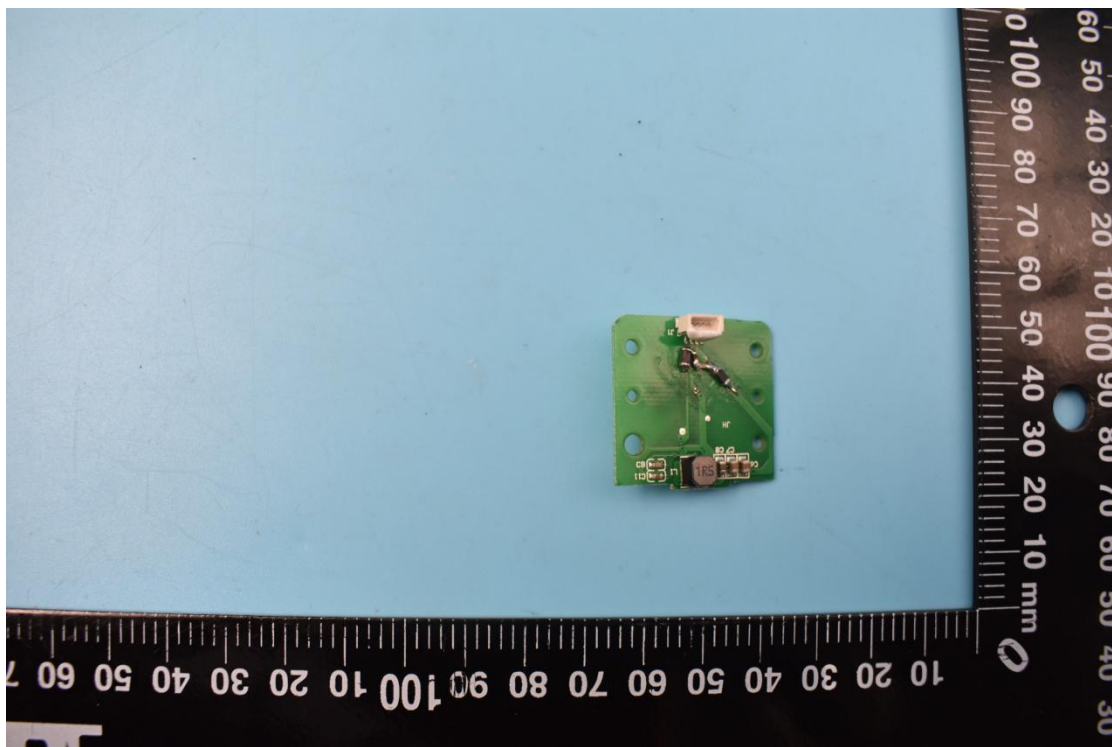

FCC ID:2AMJR-MINIS

Internal Photos

1. EUT uncover view

2. Antenna view