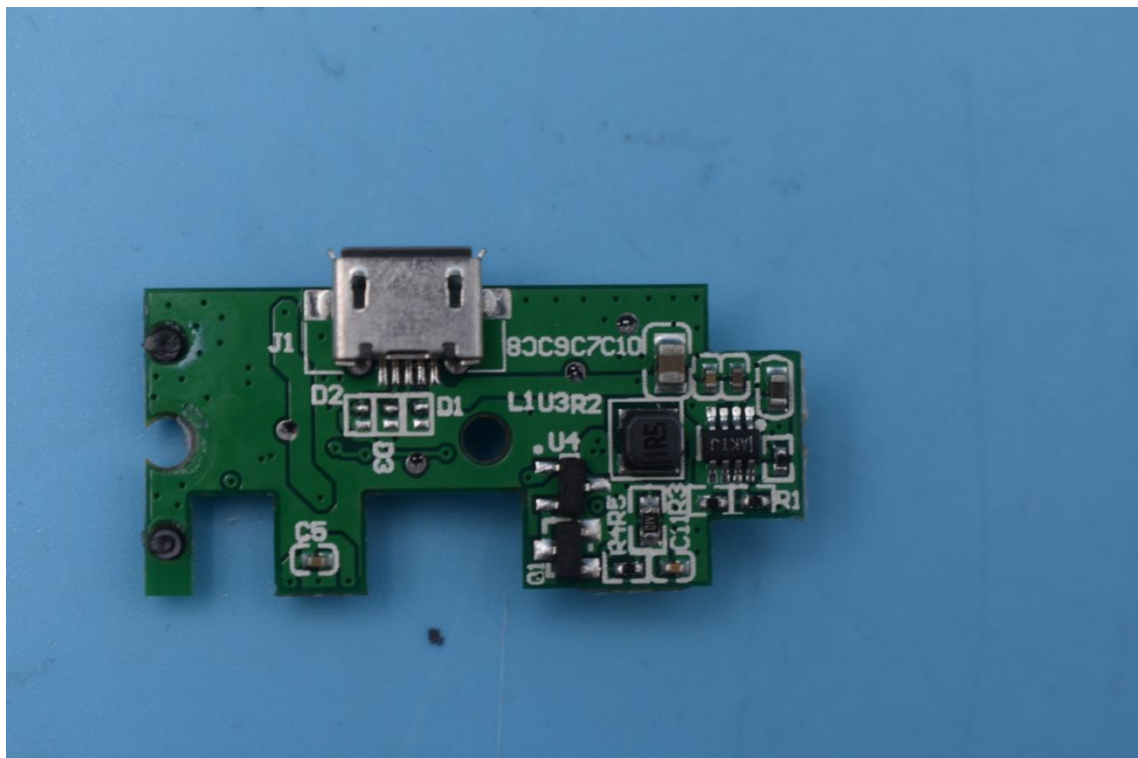

FCC ID:2AMJR-MINIS

Internal Photos

1. EUT uncover view

2. Antenna view