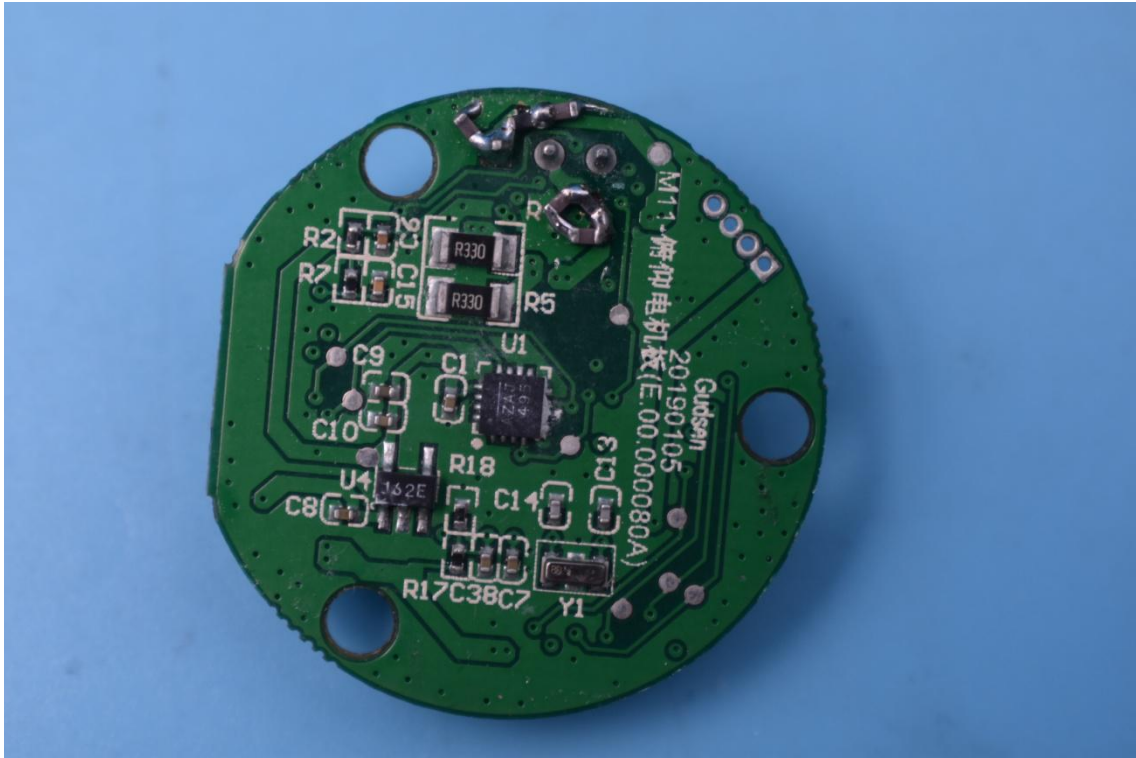

FCC ID:2AMJR-MINIS

Internal Photos

1. EUT uncover view

2. Antenna view