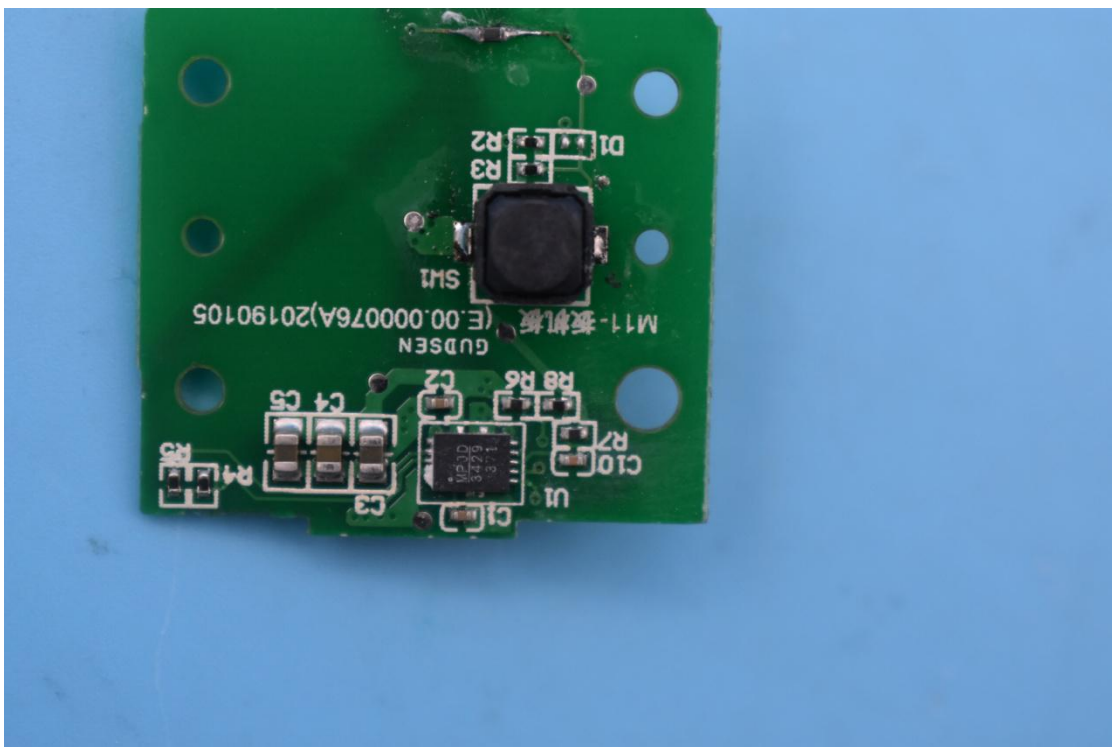

FCC ID:2AMJR-MINIS

Internal Photos

1. EUT uncover view

2. Antenna view