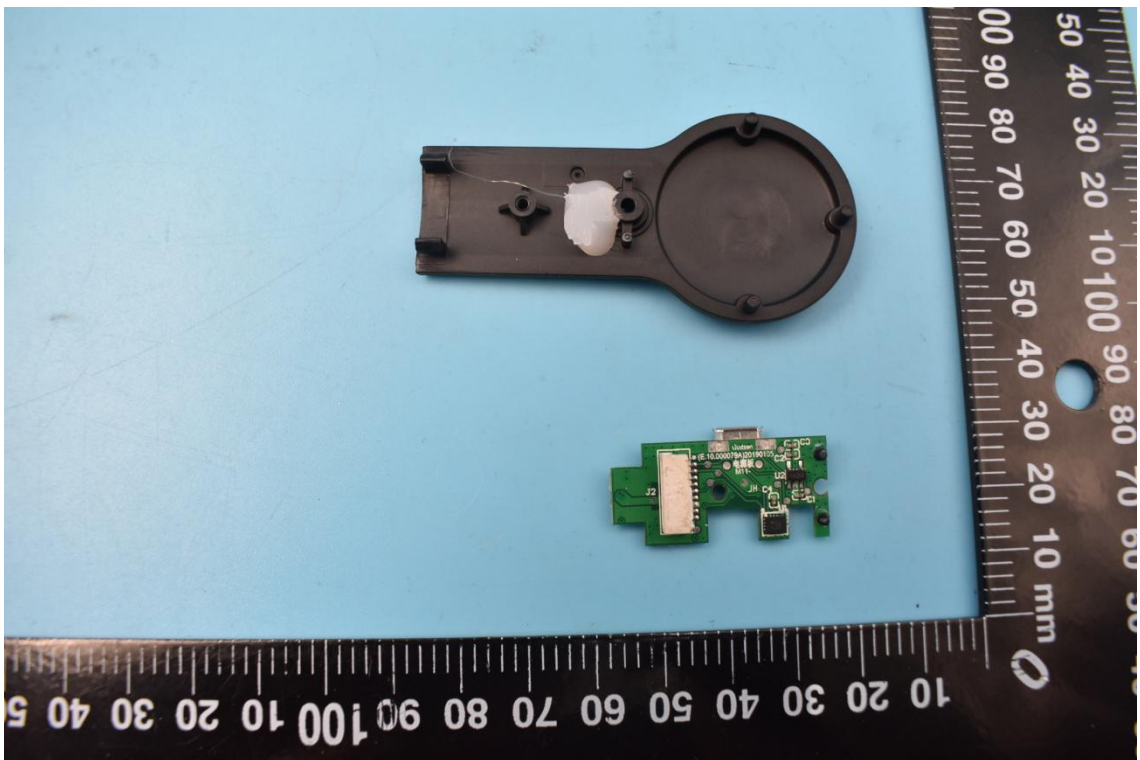

FCC ID:2AMJR-MINIS

Internal Photos

1. EUT uncover view

2. Antenna view