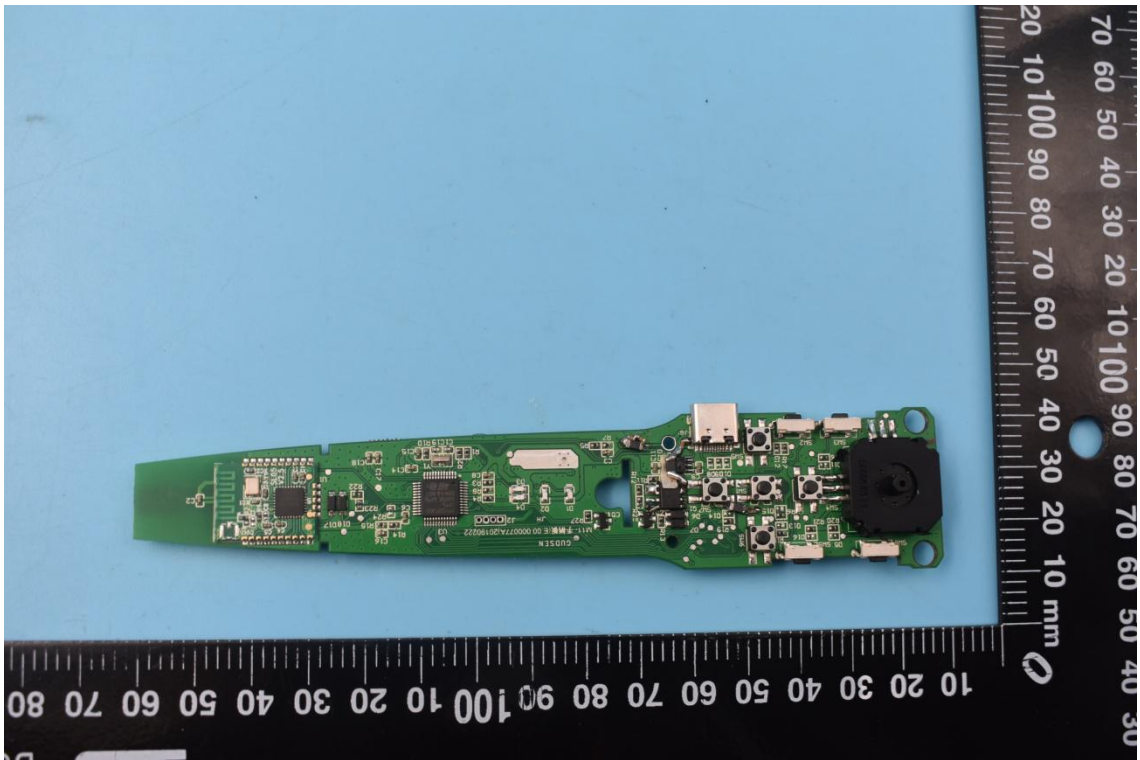

FCC ID:2AMJR-MINIS

Internal Photos

1. EUT uncover view

2. Antenna view