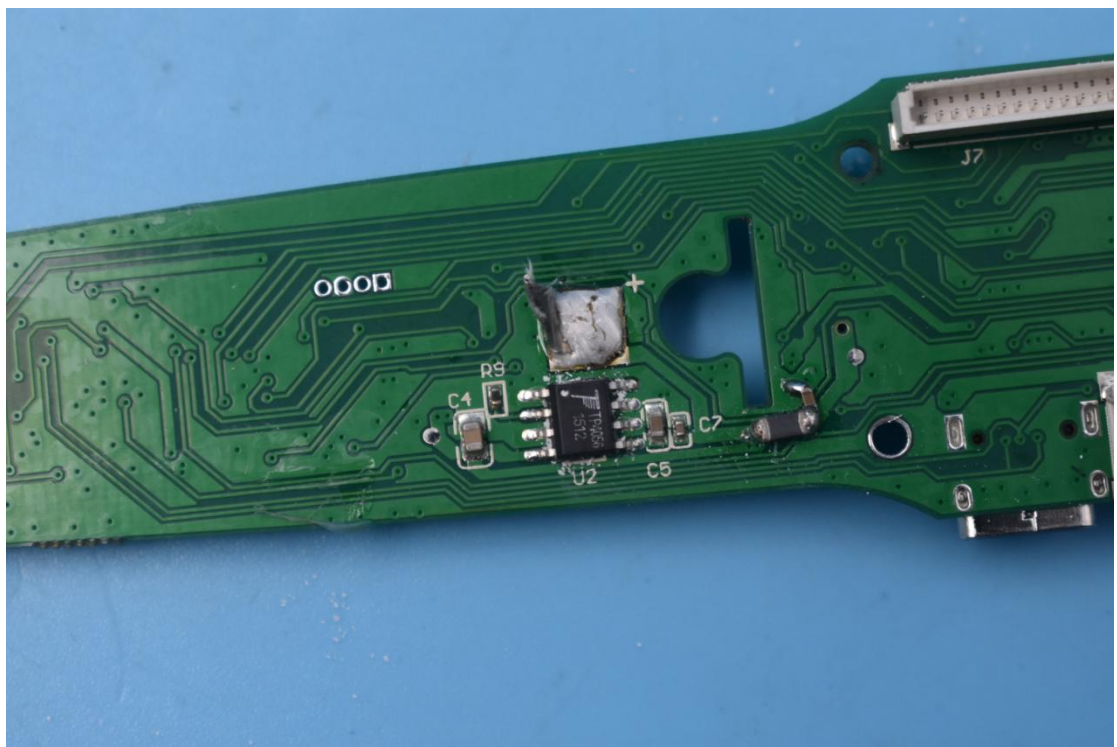

FCC ID:2AMJR-MINIS

Internal Photos

1. EUT uncover view

2. Antenna view