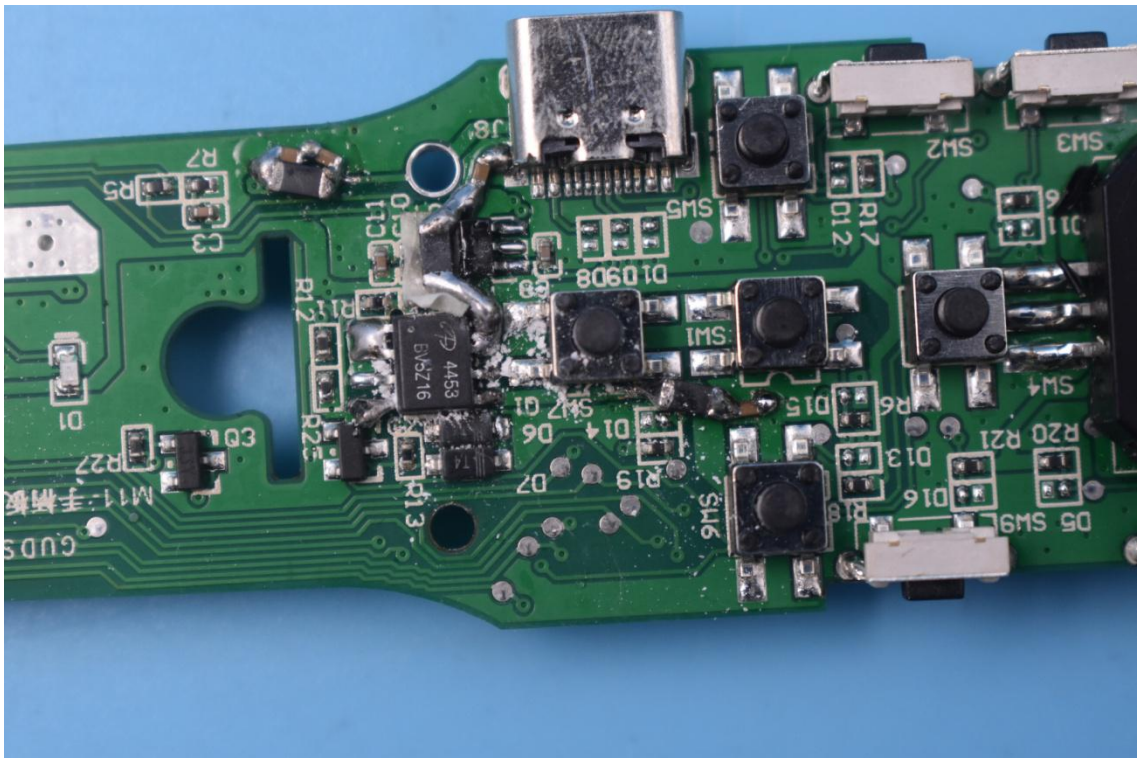

FCC ID:2AMJR-MINIS

Internal Photos

1. EUT uncover view

2. Antenna view