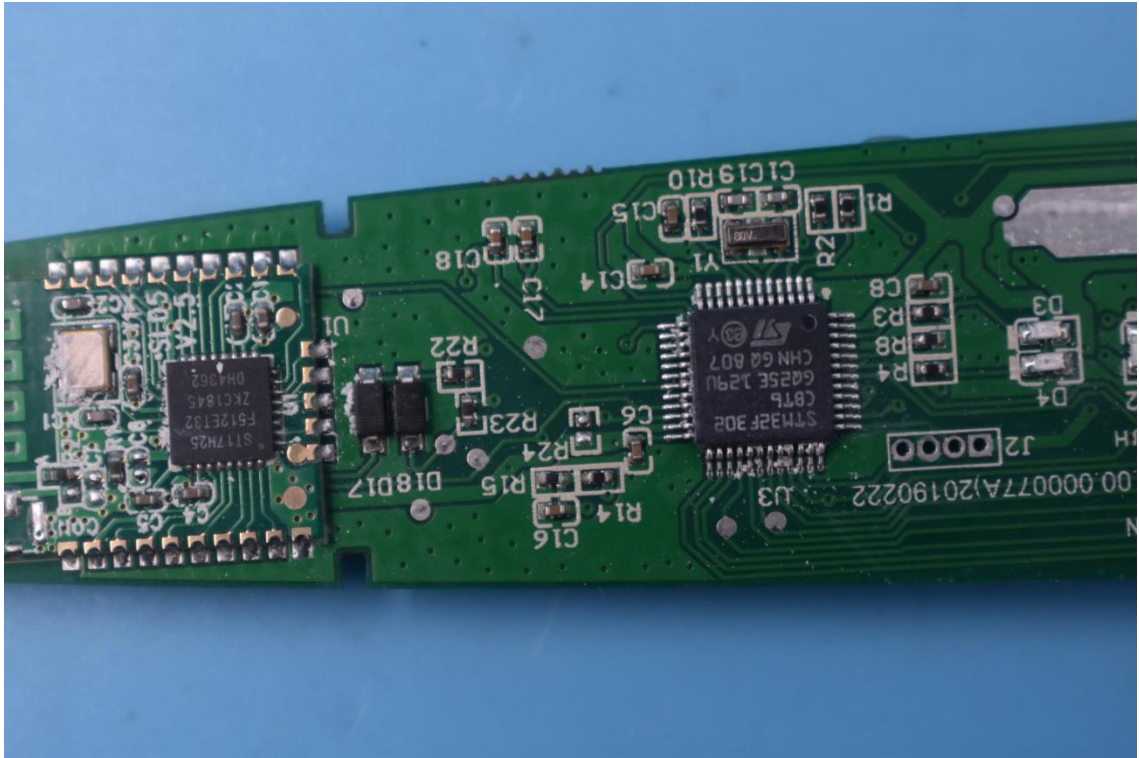

FCC ID:2AMJR-MINIS

Internal Photos

1. EUT uncover view

2. Antenna view