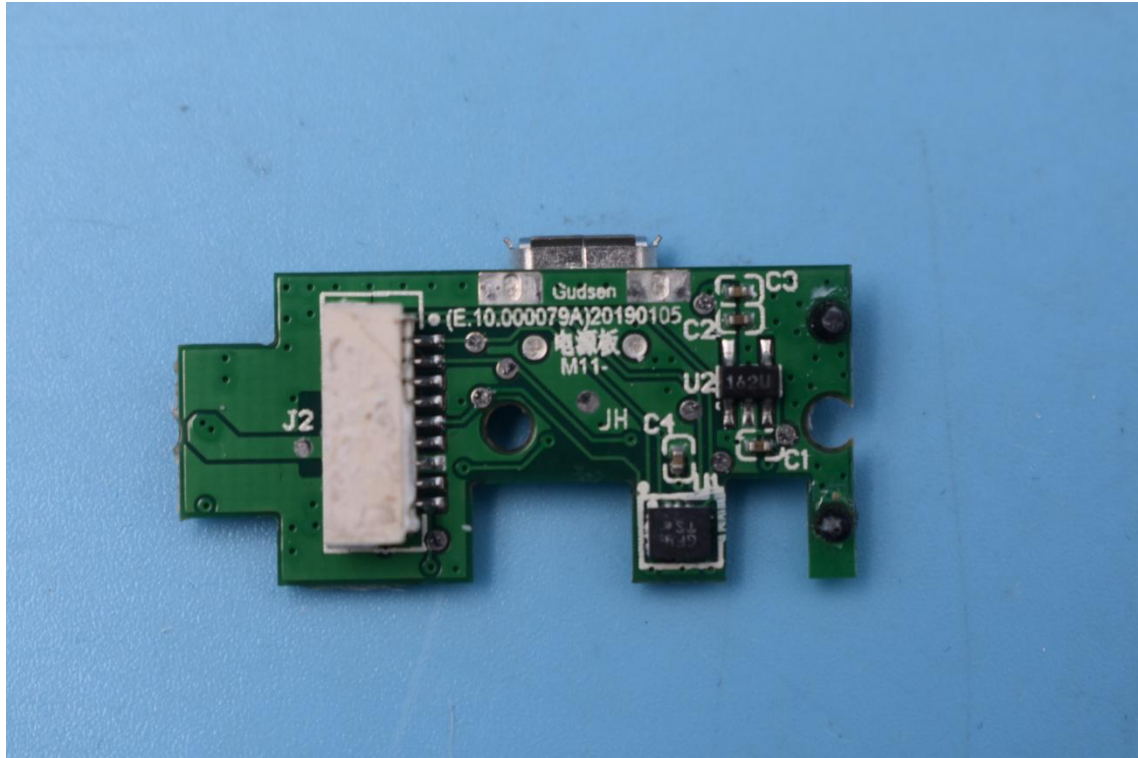

FCC ID:2AMJR-MINIS

Internal Photos

1. EUT uncover view

2. Antenna view