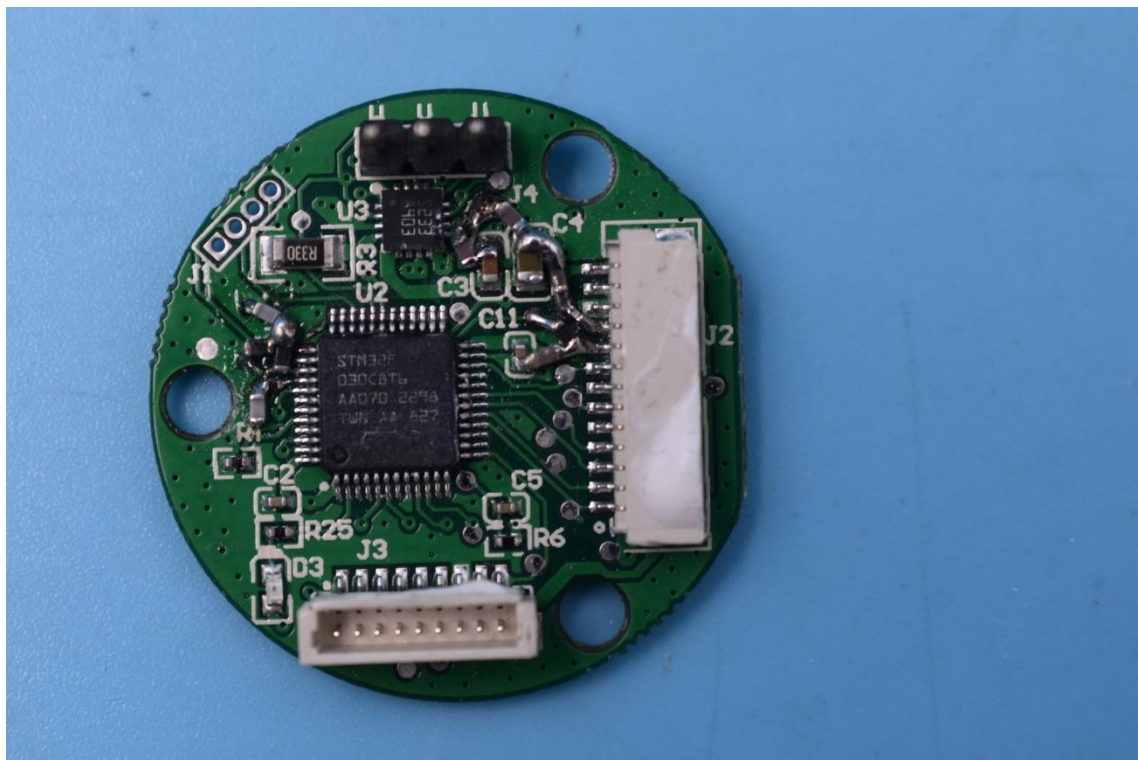

FCC ID:2AMJR-MINIS

Internal Photos

1. EUT uncover view

2. Antenna view