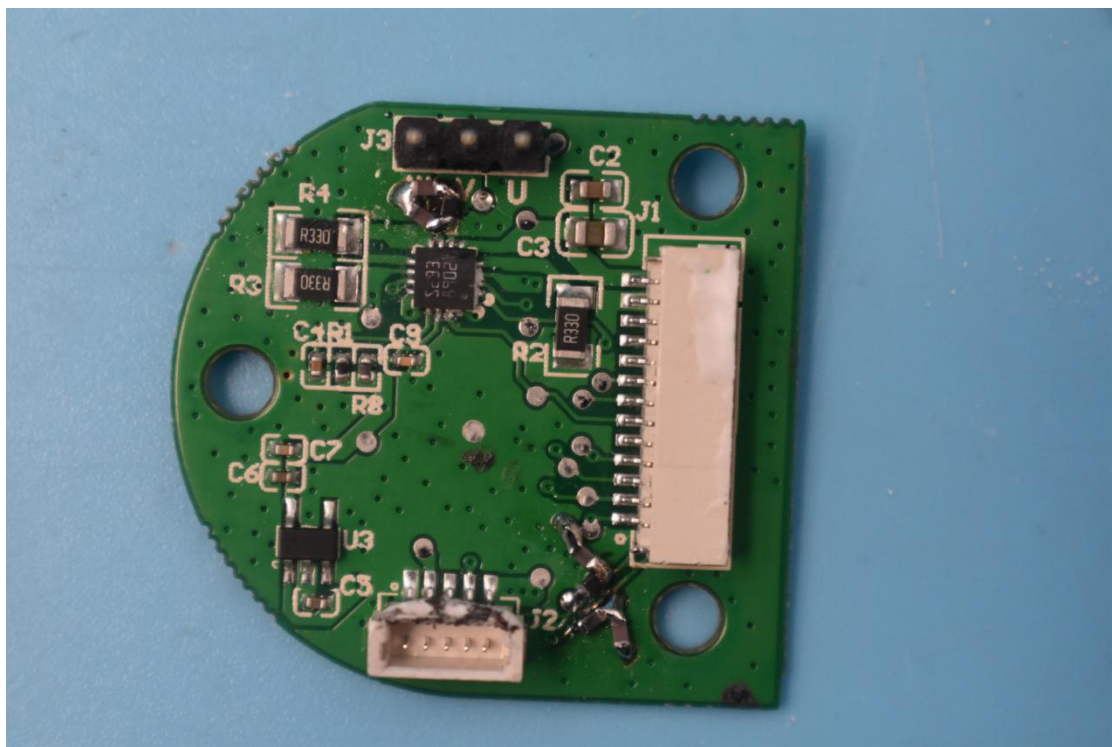

FCC ID:2AMJR-MINIS

Internal Photos

1. EUT uncover view

2. Antenna view