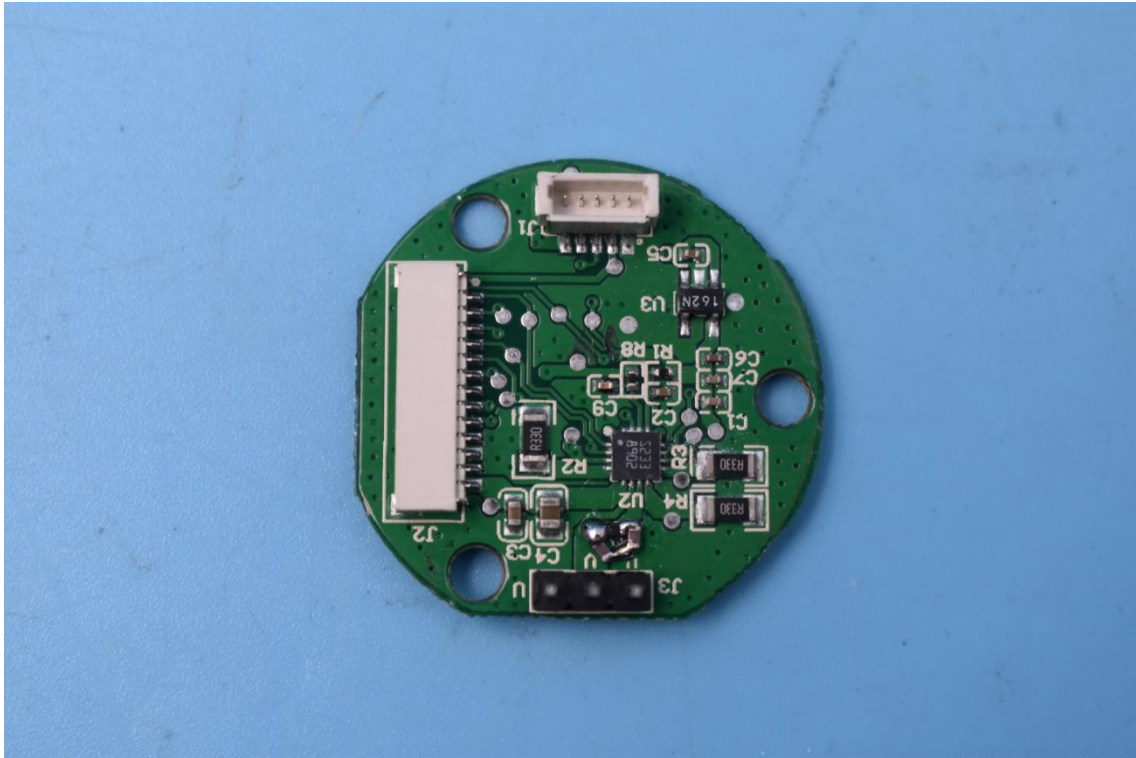

FCC ID:2AMJR-MINIS

Internal Photos

1. EUT uncover view

2. Antenna view