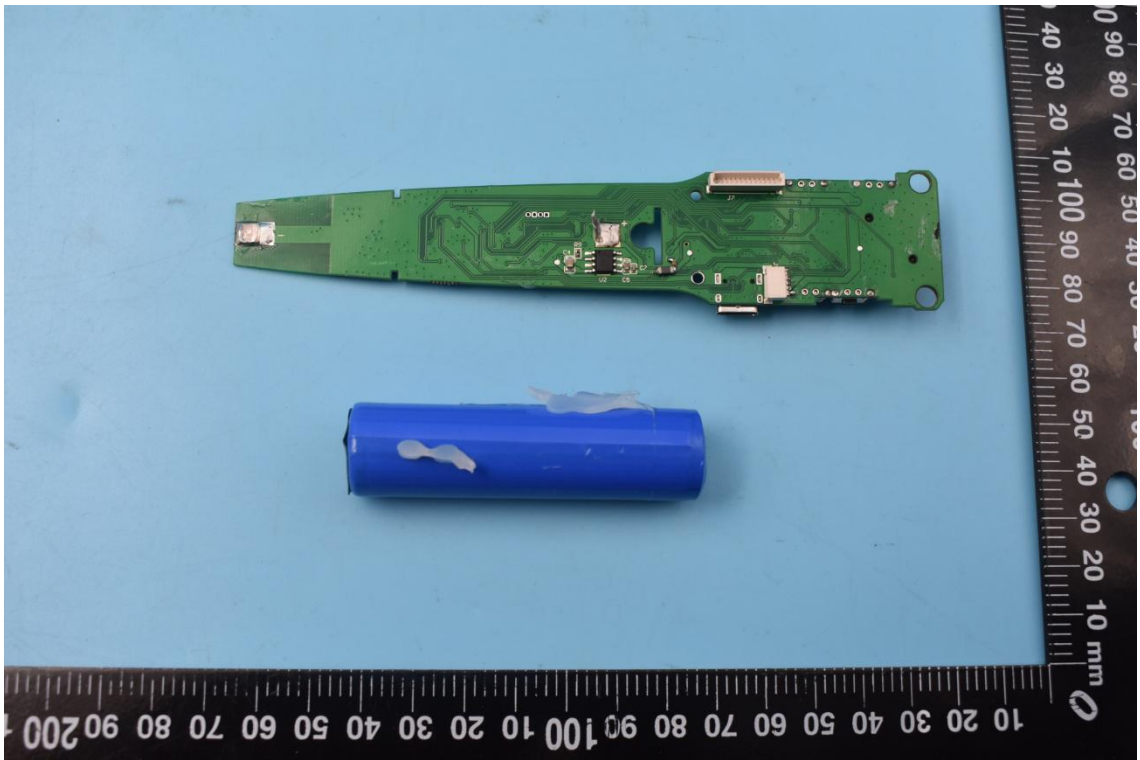

FCC ID:2AMJR-MINIS

Internal Photos

1. EUT uncover view

2. Antenna view