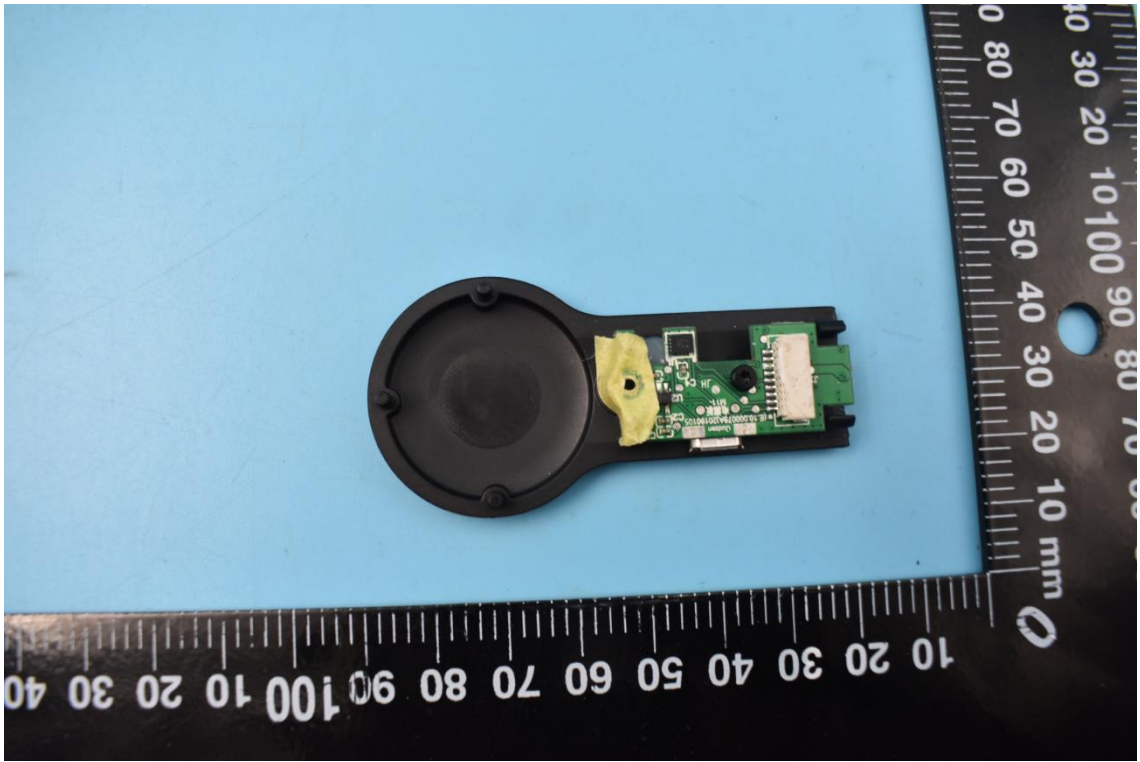

FCC ID:2AMJR-MINIS

Internal Photos

1. EUT uncover view

2. Antenna view