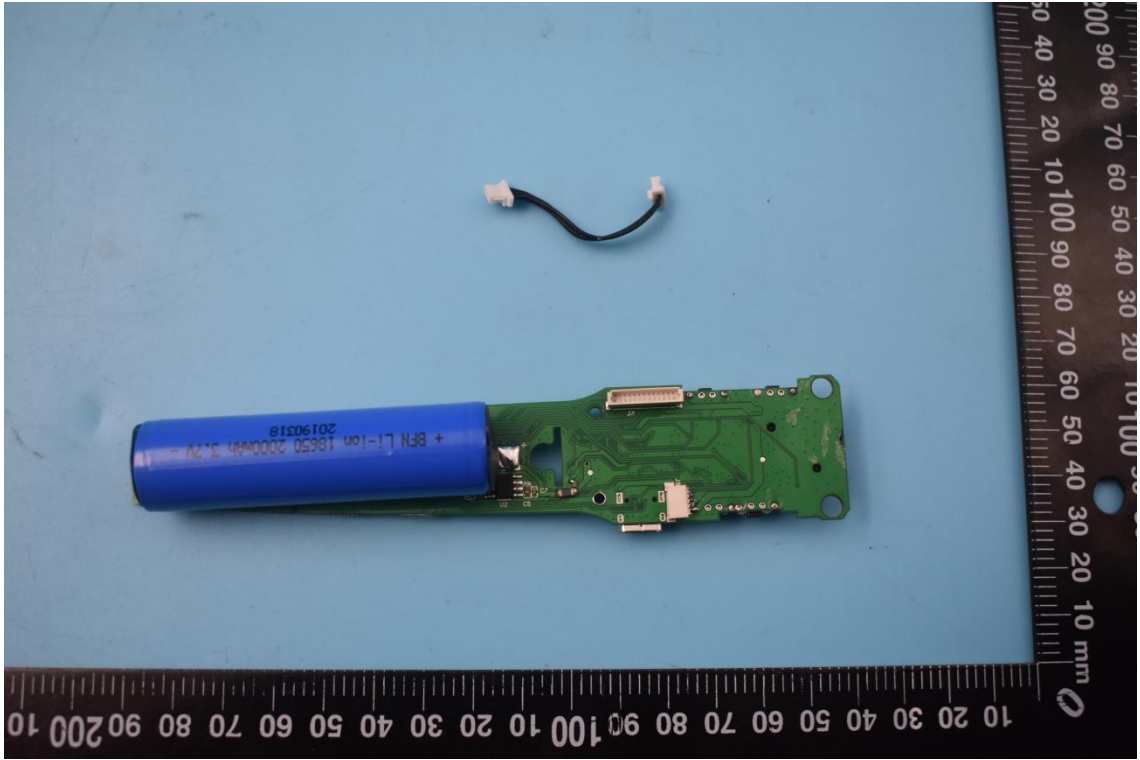

FCC ID:2AMJR-MINIS

Internal Photos

1. EUT uncover view

2. Antenna view