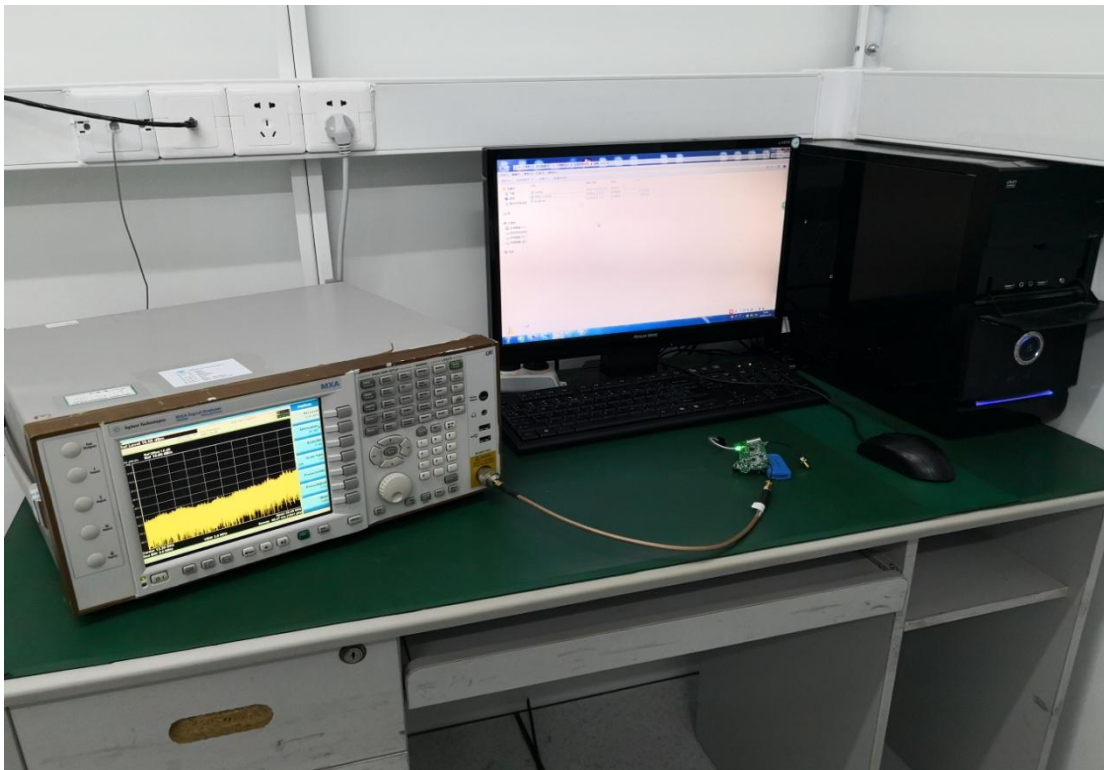

FCC ID: 2AMJR-IFOCUSMOTOR

Test Setup Photos

1. Conducted emission main's port front view

2. Conducted emission main's port side view

3. Radiated emission (9KHz-30MHz)

4. Radiated emission (30MHz-1GHz)

5. Radiated emission (above 1GHz)

6. RF measurement Setup

(BLE, 2.4G)