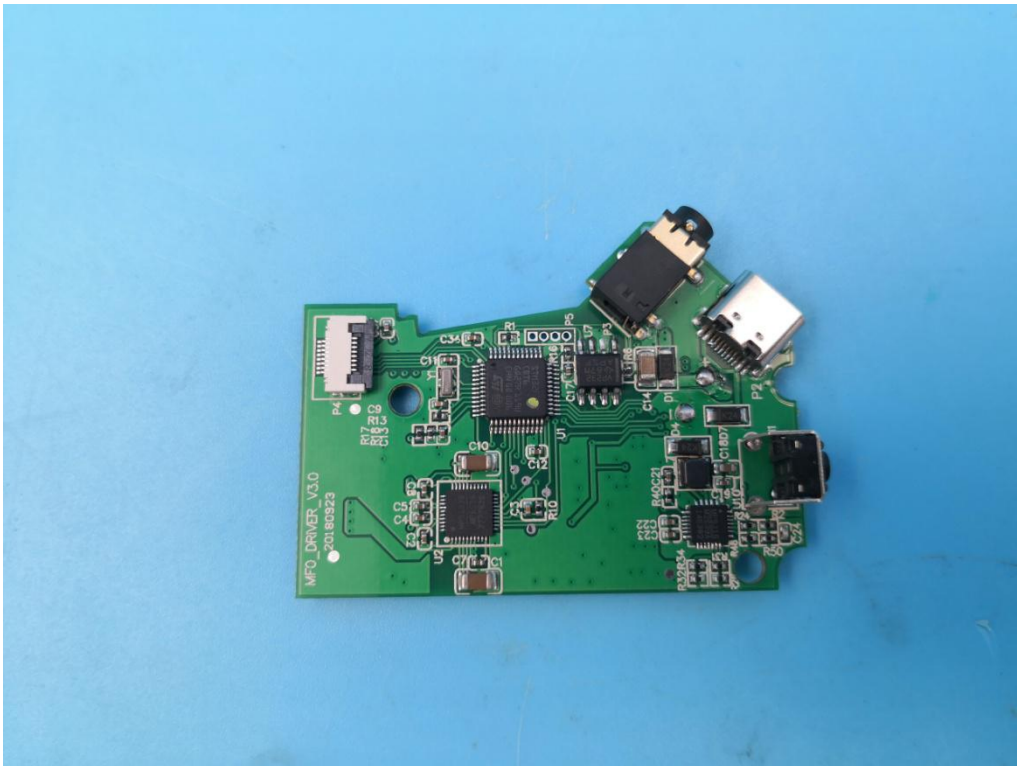

# FCC ID: 2AMJR-IFOCUSMOTOR

## Internal Photos

## 2. Mainboard front view