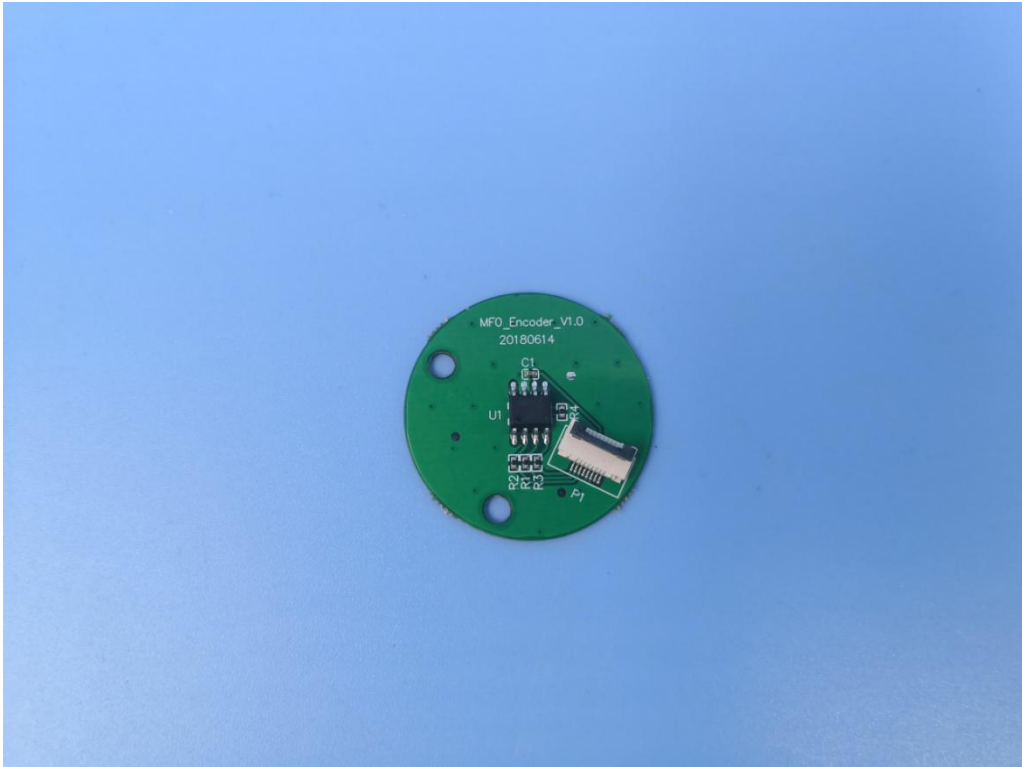

# FCC ID: 2AMJR-IFOCUSMOTOR

## Internal Photos

### 1. EUT uncover view

## 2. Mainboard front view