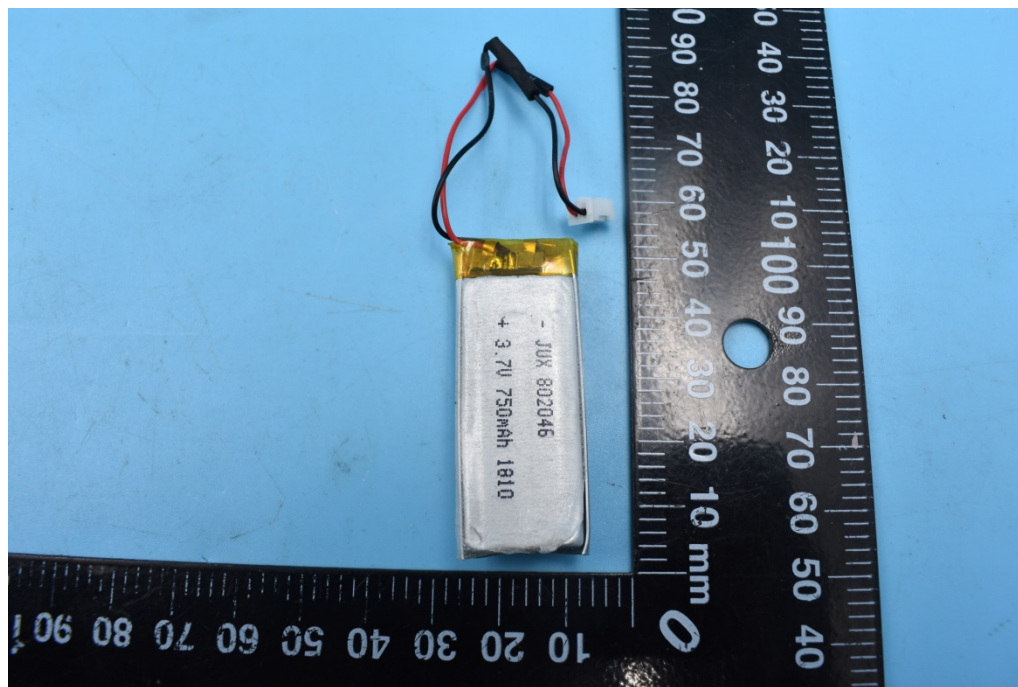

FCC ID:2AMJR-IFOCUSHANDLE

Internal Photos

1. EUT uncover view

2. Mainboard front view

3. Mainboard rear view

4. 2.4G antenna view

5. Antenna Connector