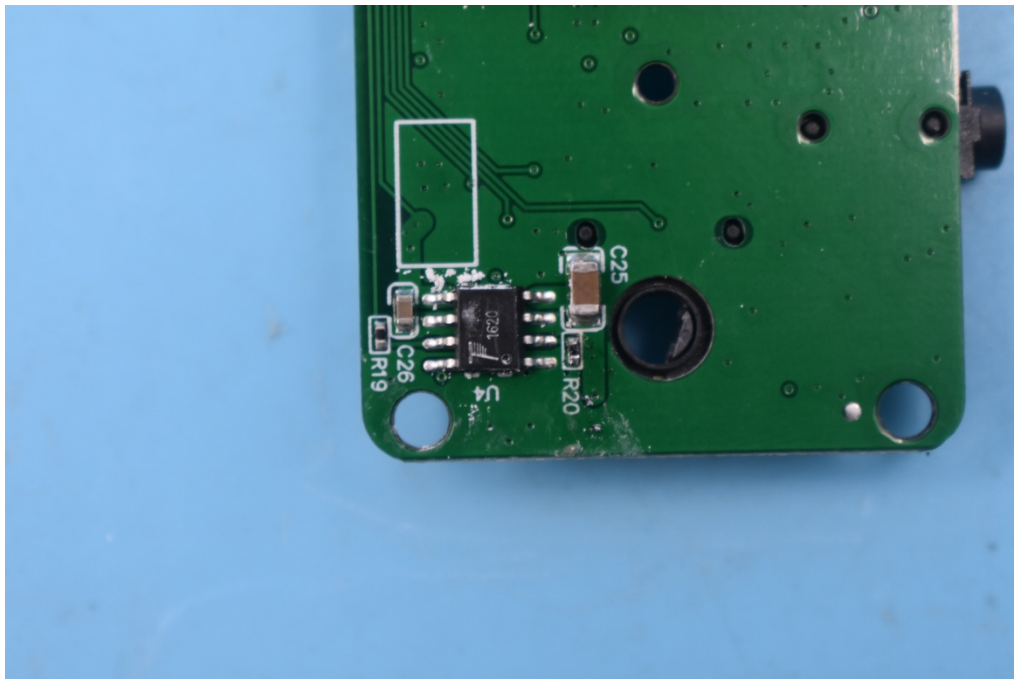

FCC ID:2AMJR-IFOCUSHANDLE

Internal Photos

1. EUT uncover view

2. Mainboard front view

3. Mainboard rear view

4. 2.4G antenna view

5. Antenna Connector