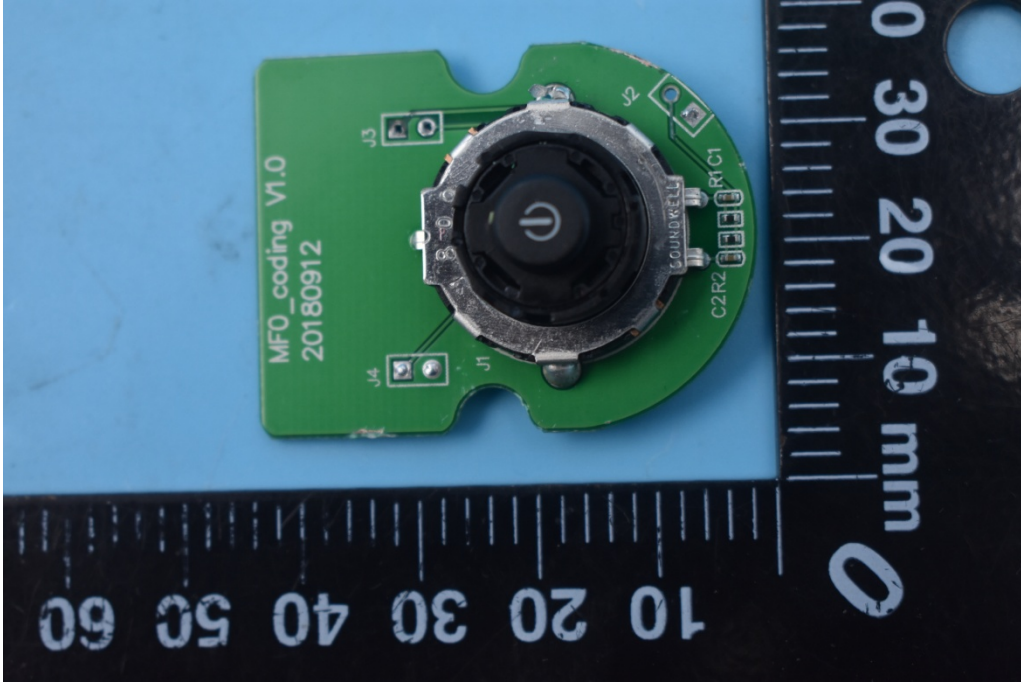

FCC ID:2AMJR-IFOCUSHANDLE

Internal Photos

1. EUT uncover view

2. Mainboard front view

3. Mainboard rear view

4. 2.4G antenna view

5. Antenna Connector