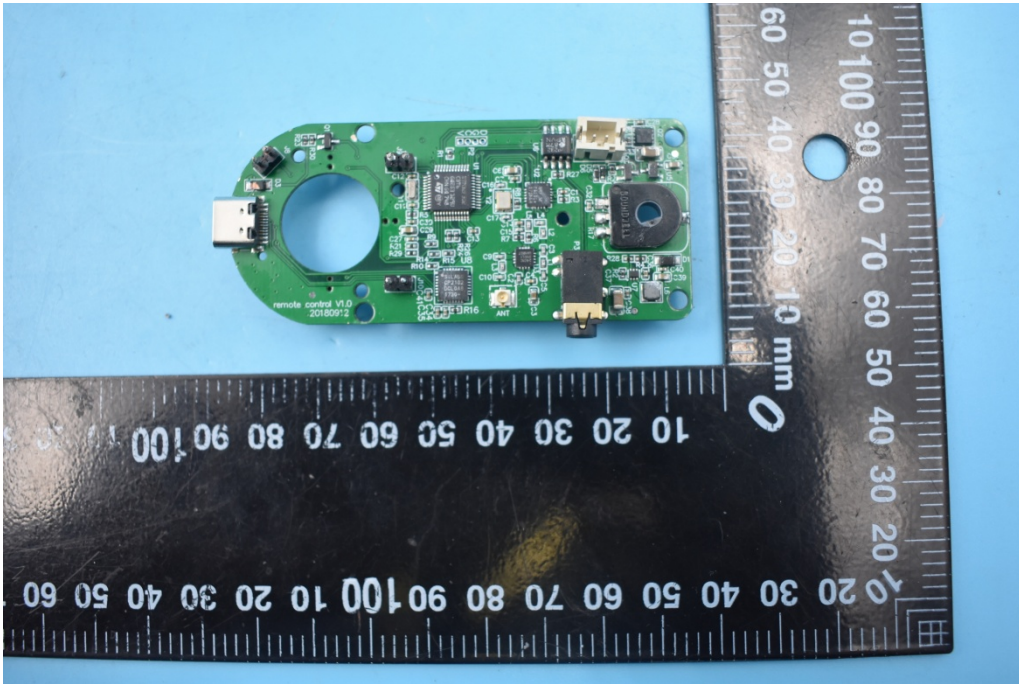

FCC ID:2AMJR-IFOCUSHANDLE

Internal Photos

1. EUT uncover view

2. Mainboard front view

3. Mainboard rear view

4. 2.4G antenna view

5. Antenna Connector