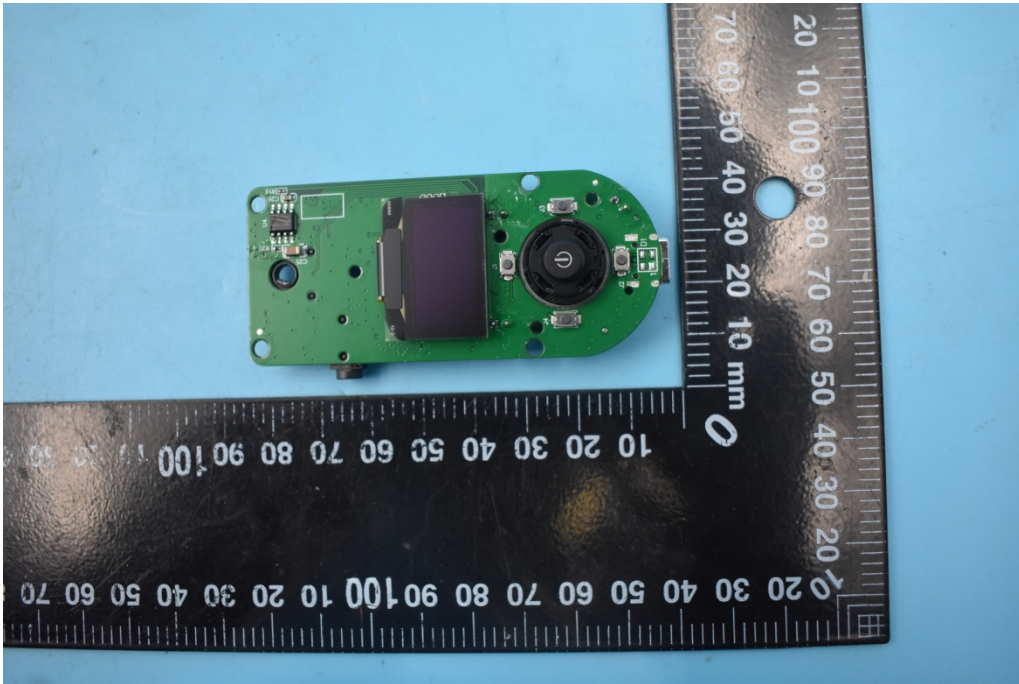

FCC ID:2AMJR-IFOCUSHANDLE

Internal Photos

1. EUT uncover view

2. Mainboard front view

3. Mainboard rear view

4. 2.4G antenna view

5. Antenna Connector