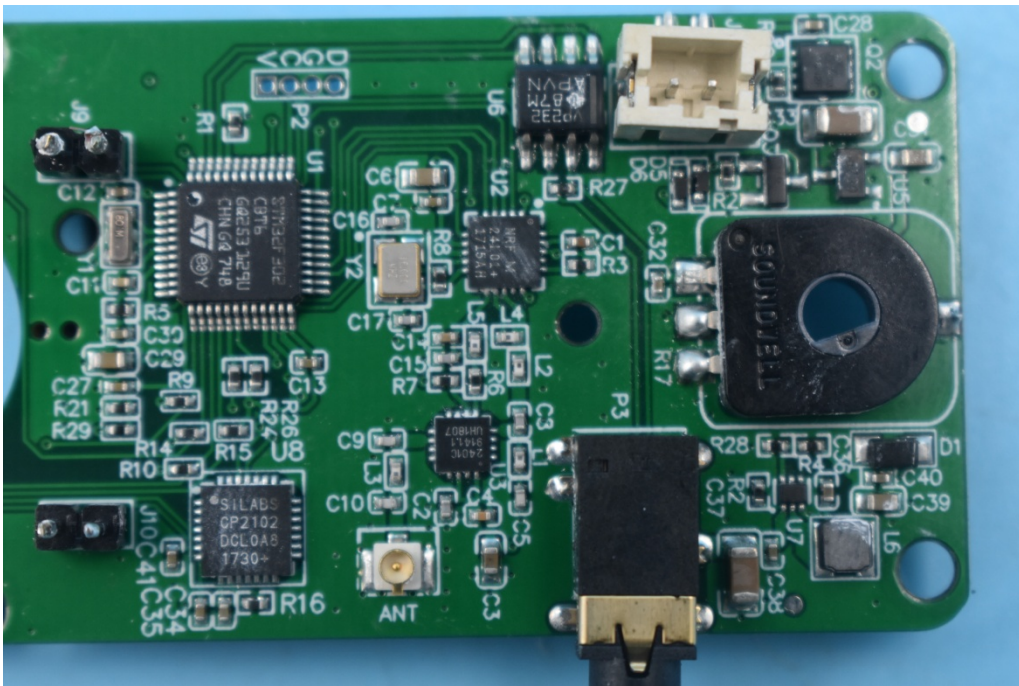

FCC ID:2AMJR-IFOCUSHANDLE

Internal Photos

1. EUT uncover view

2. Mainboard front view

3. Mainboard rear view

4. 2.4G antenna view

5. Antenna Connector