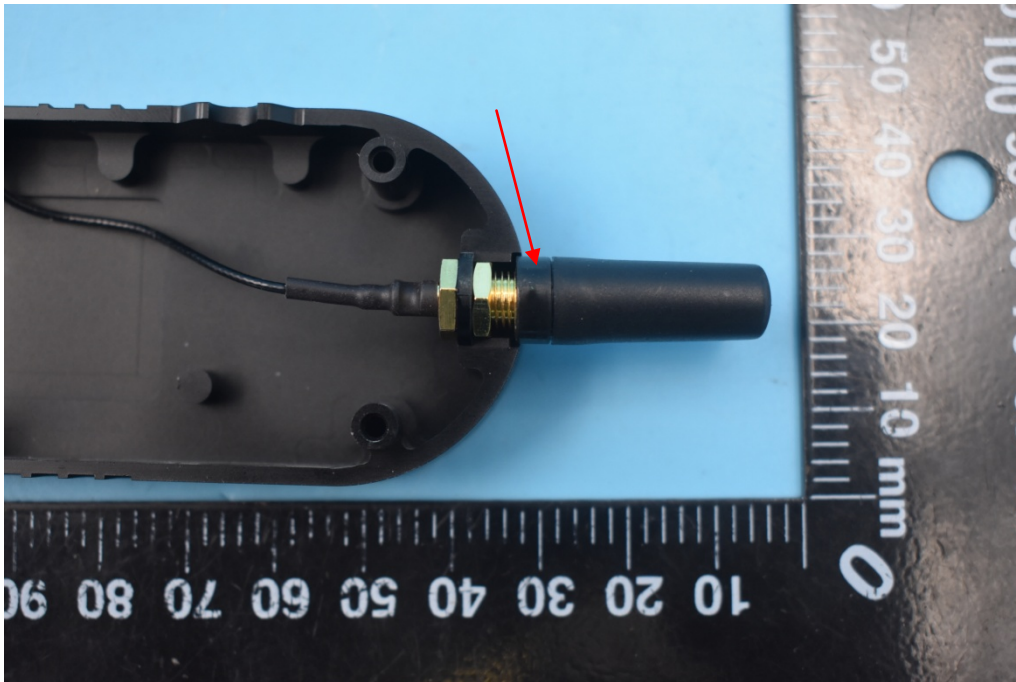

FCC ID:2AMJR-IFOCUSHANDLE

Internal Photos

1. EUT uncover view

2. Mainboard front view

3. Mainboard rear view

4. 2.4G antenna view

5. Antenna Connector