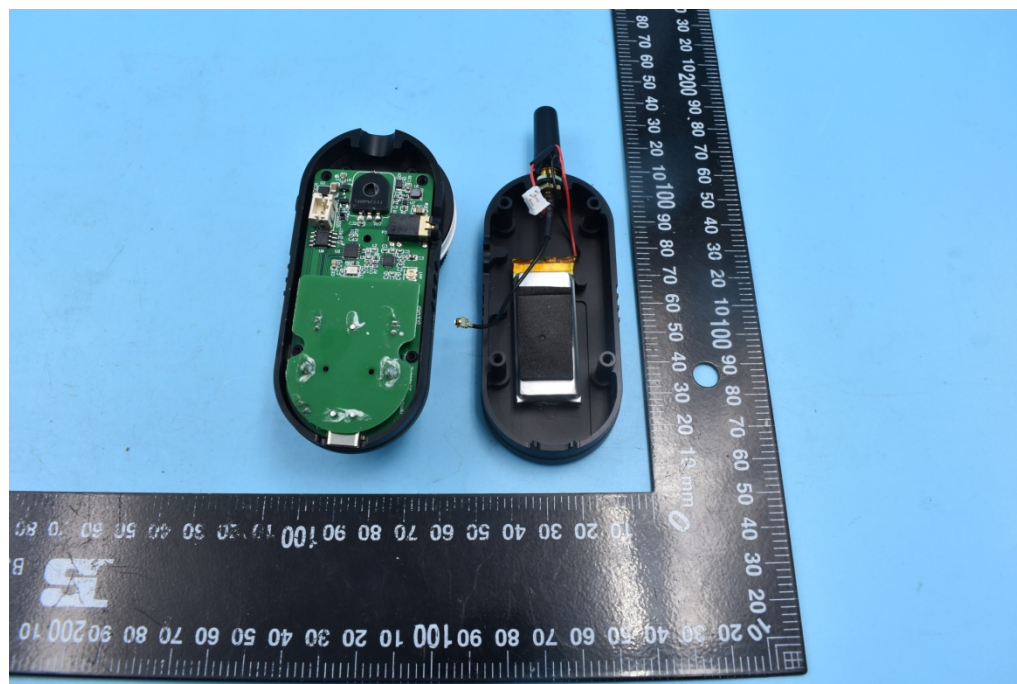

FCC ID:2AMJR-IFOCUSHANDLE

Internal Photos

1. EUT uncover view

2. Mainboard front view

3. Mainboard rear view

4. 2.4G antenna view

5. Antenna Connector