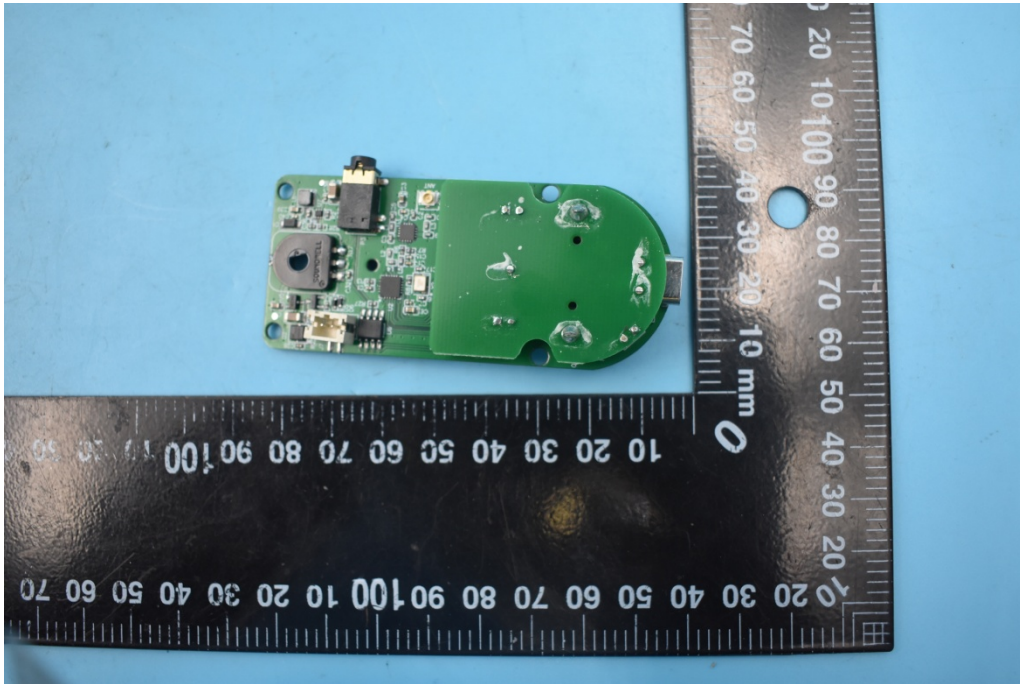

FCC ID:2AMJR-IFOCUSHANDLE

Internal Photos

1. EUT uncover view

2. Mainboard front view

3. Mainboard rear view

4. 2.4G antenna view

5. Antenna Connector