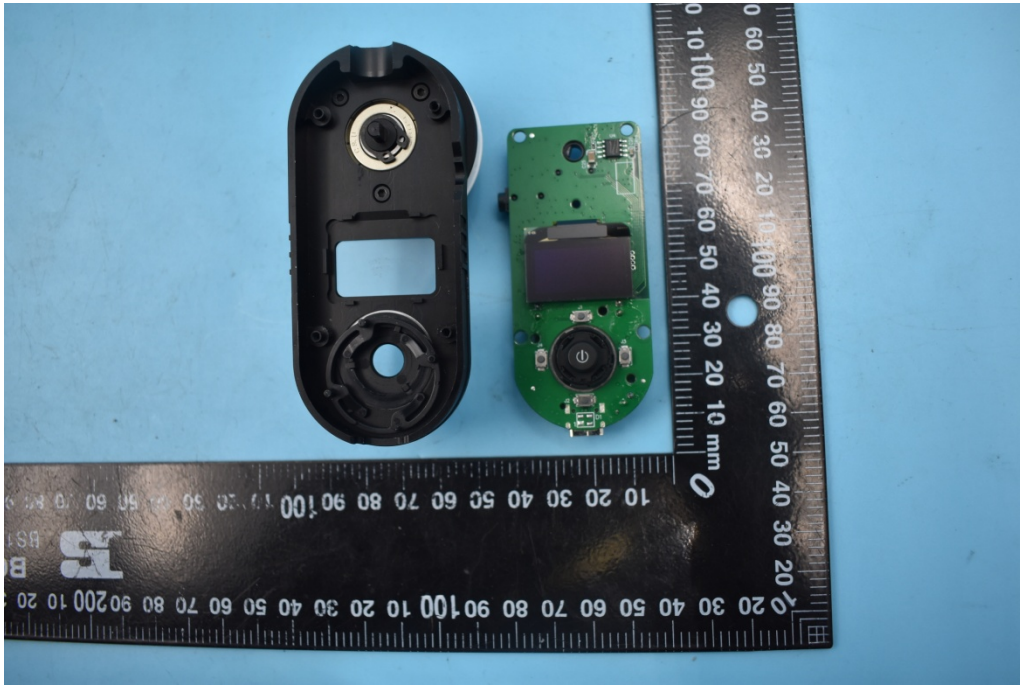

FCC ID:2AMJR-IFOCUSHANDLE

Internal Photos

1. EUT uncover view

2. Mainboard front view

3. Mainboard rear view

4. 2.4G antenna view

5. Antenna Connector