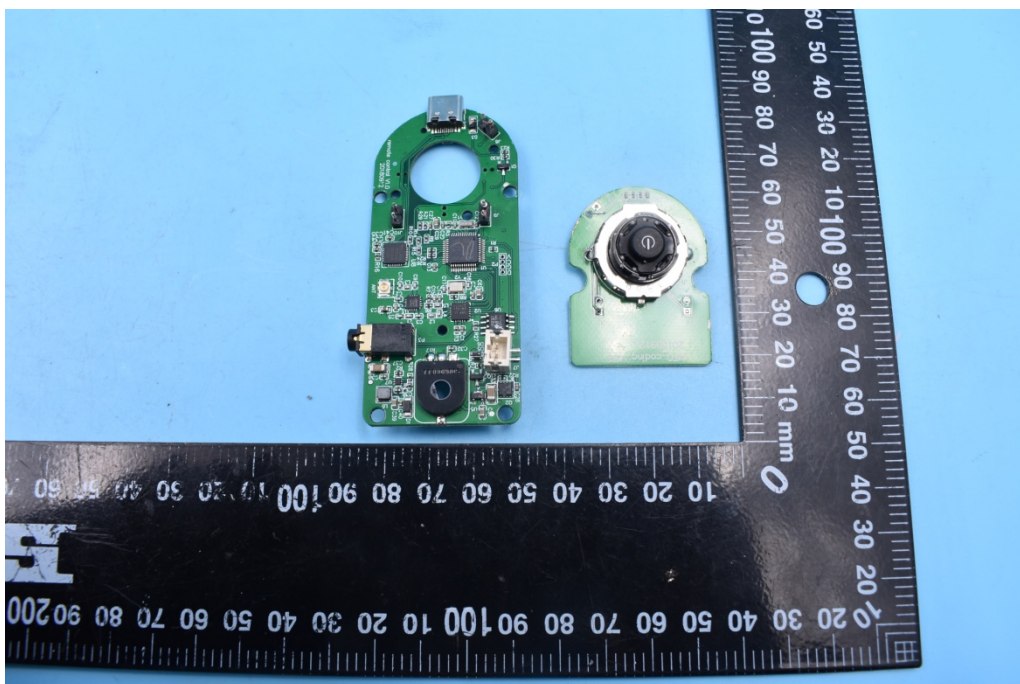

FCC ID:2AMJR-IFOCUSHANDLE

Internal Photos

1. EUT uncover view

2. Mainboard front view

3. Mainboard rear view

4. 2.4G antenna view

5. Antenna Connector