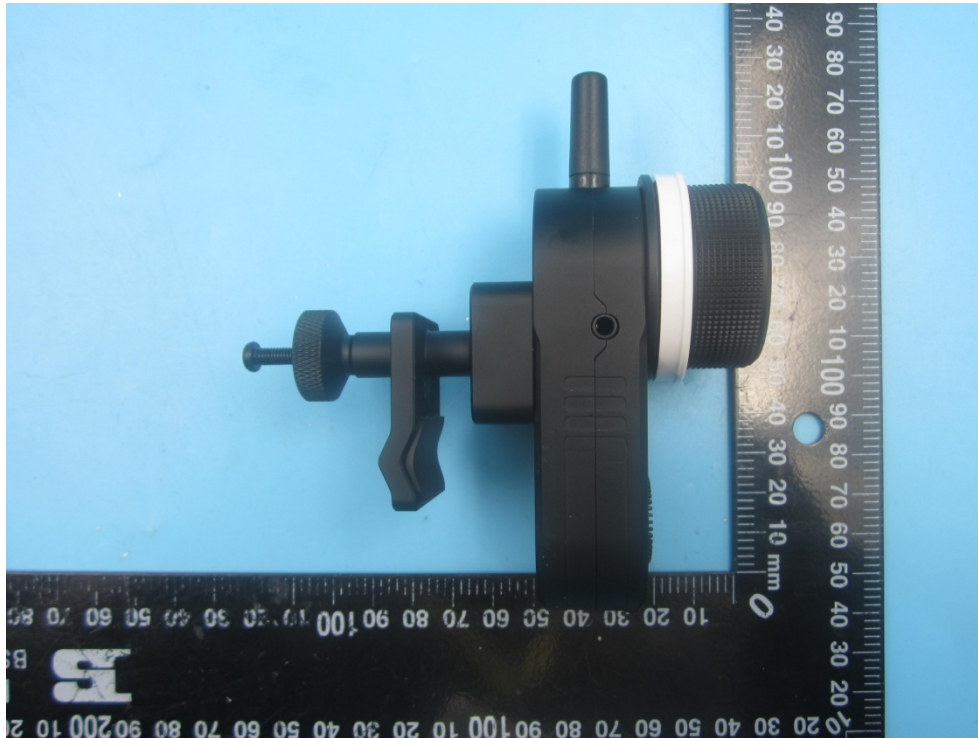

FCC ID:2AMJR-IFOCUSHANDLE

External Photos

1. EUT front view

2. EUT rear view

3. EUT left side view

4. EUT right side view

5. EUT top view

6. EUT bottom view