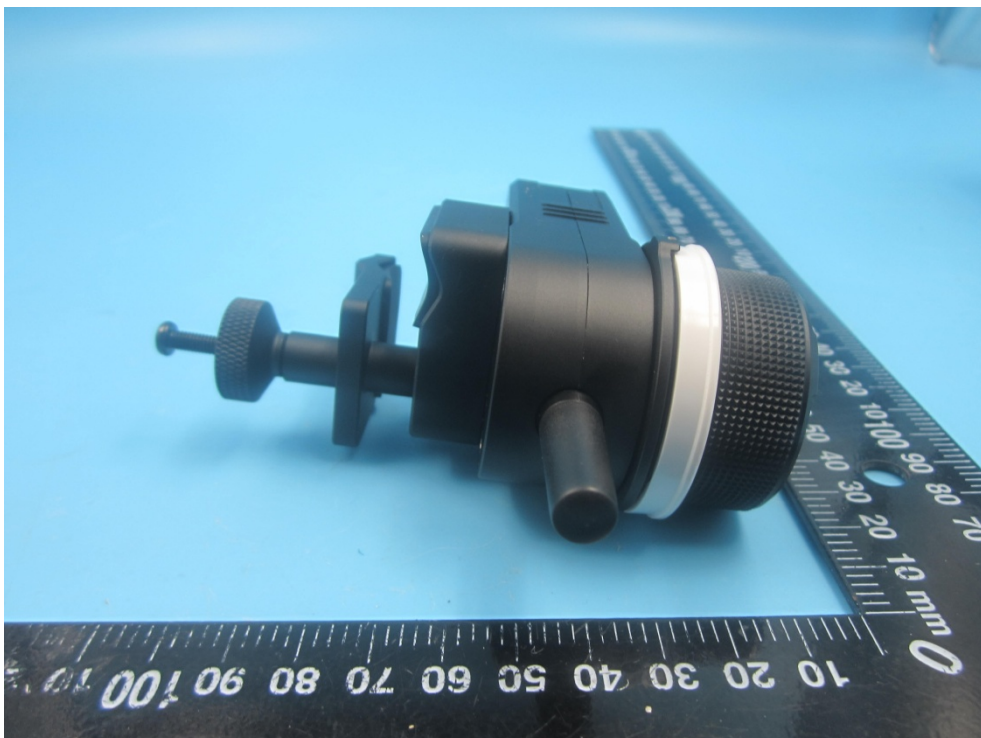

FCC ID:2AMJR-IFOCUSHANDLE

External Photos

1. EUT front view

2. EUT rear view

3. EUT left side view

4. EUT right side view

5. EUT top view

6. EUT bottom view