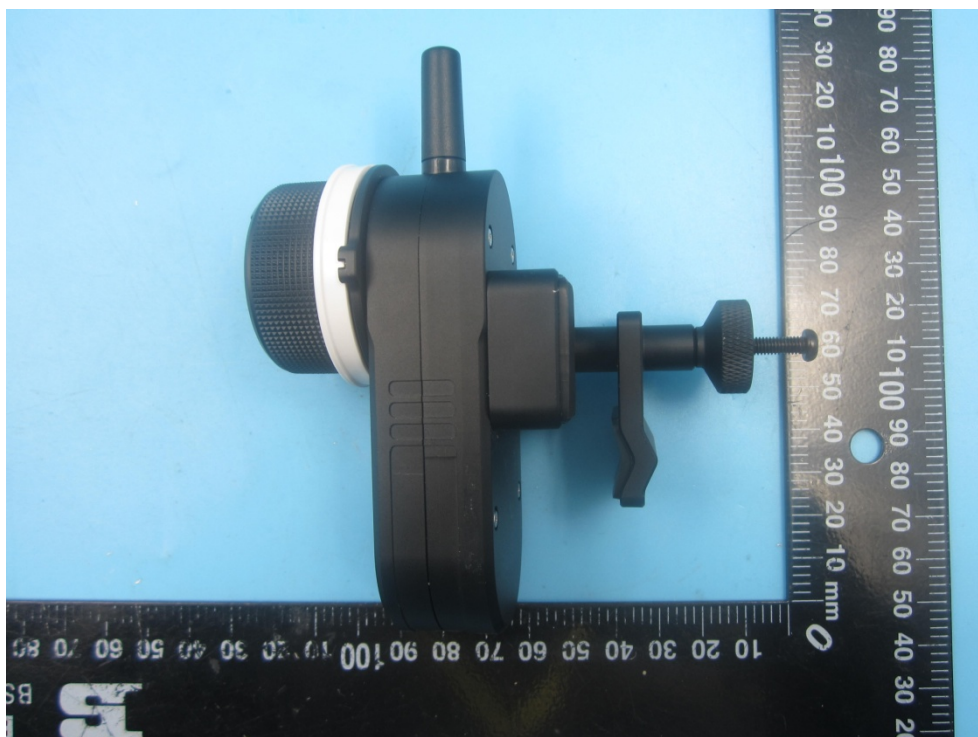

FCC ID:2AMJR-IFOCUSHANDLE

External Photos

1. EUT front view

2. EUT rear view

3. EUT left side view

4. EUT right side view

5. EUT top view

6. EUT bottom view