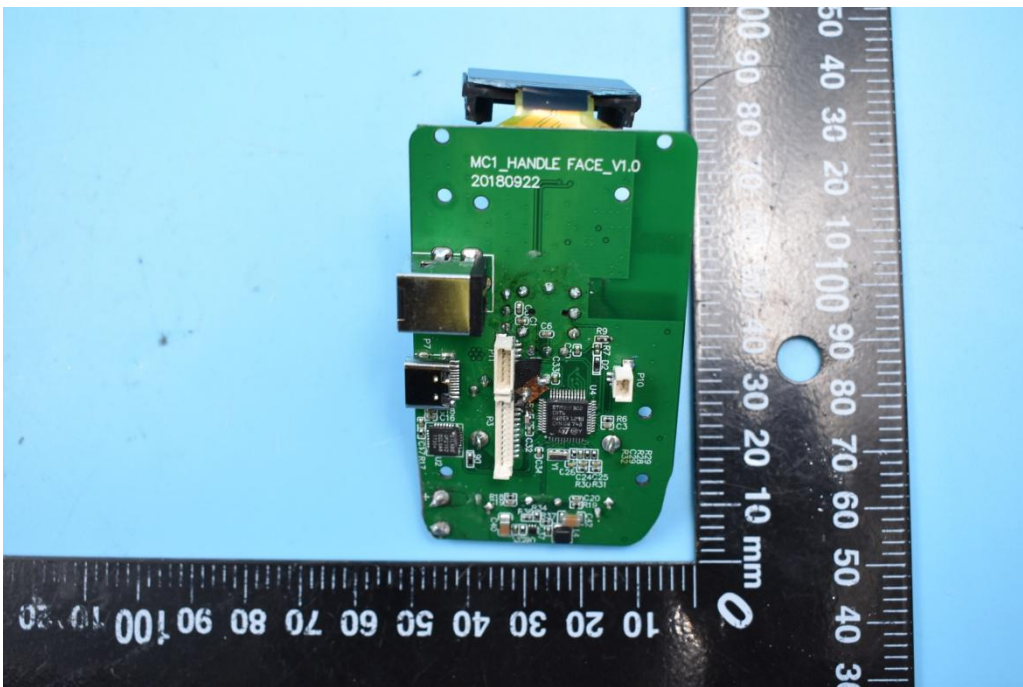

FCC ID: 2AMJR-AIR2

Internal Photos

1. EUT uncover view

3. Mainboard rear view

4. Antenna view

2.4G Antenna

BT Antenna