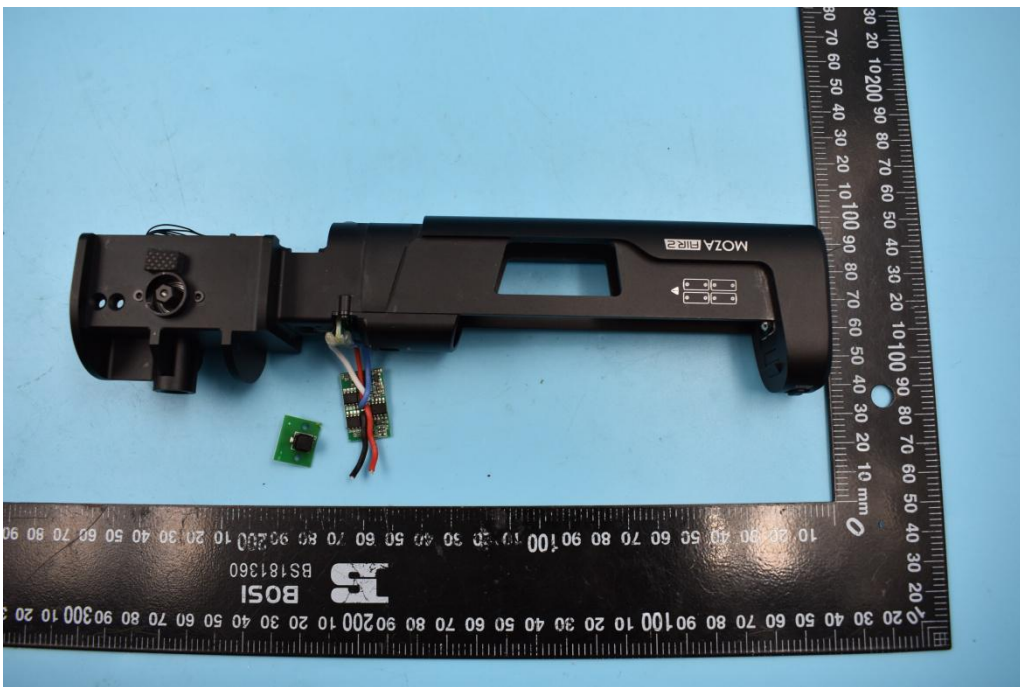

FCC ID: 2AMJR-AIR2

Internal Photos

1. EUT uncover view

3. Mainboard rear view

4. Antenna view

2.4G Antenna

BT Antenna