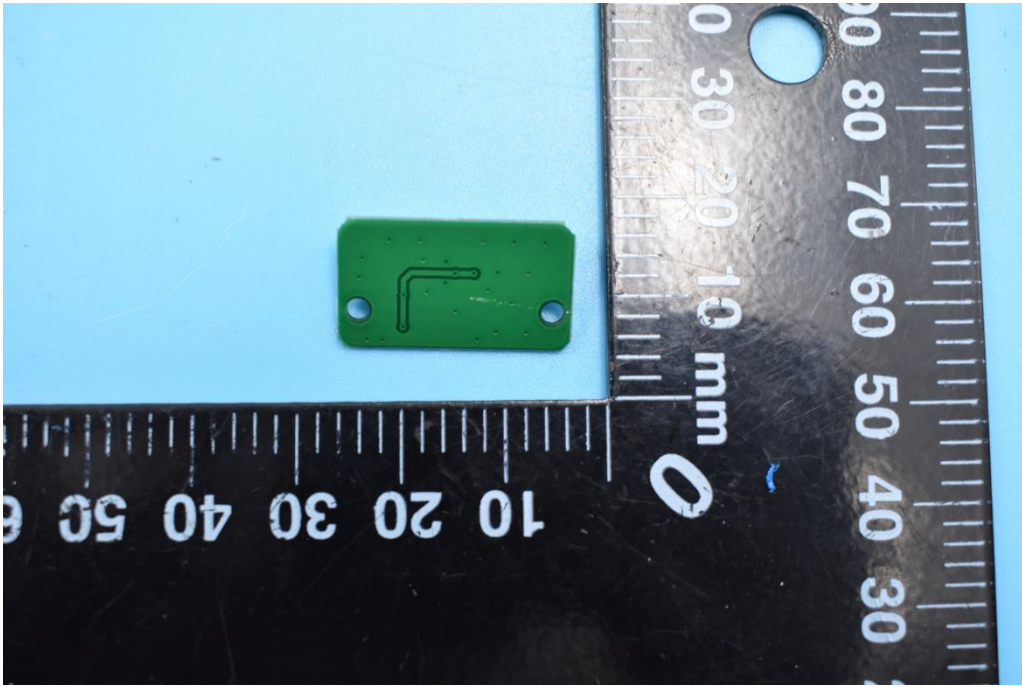

FCC ID: 2AMJR-AIR2

Internal Photos

1. EUT uncover view

3. Mainboard rear view

4. Antenna view

2.4G Antenna

BT Antenna