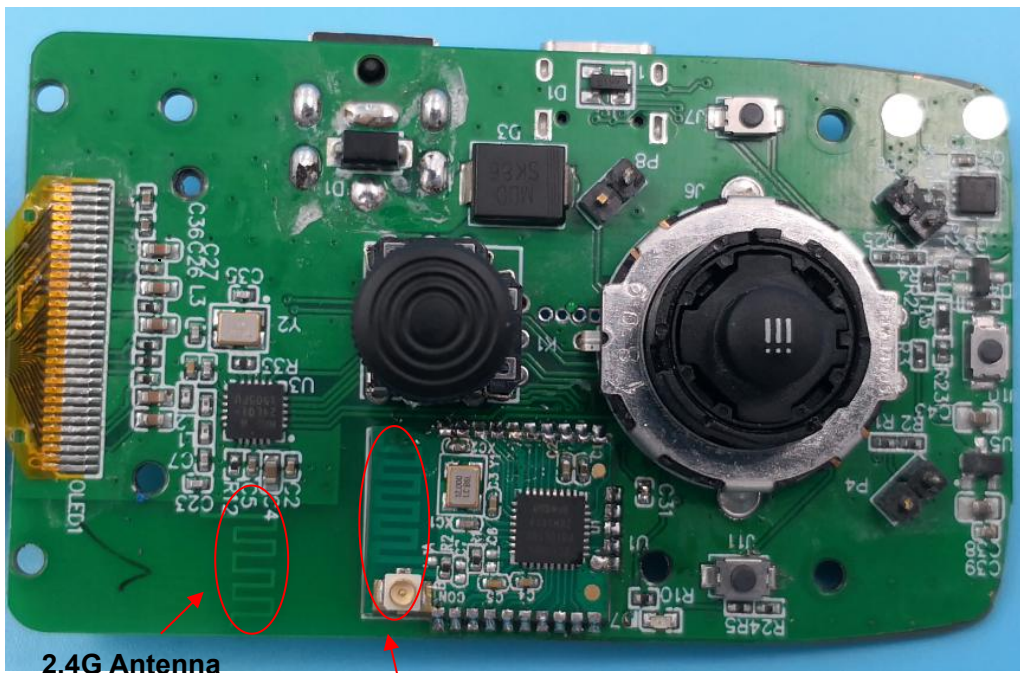

FCC ID: 2AMJR-AIR2

Internal Photos

1. EUT uncover view

3. Mainboard rear view

4. Antenna view

2.4G Antenna

BT Antenna