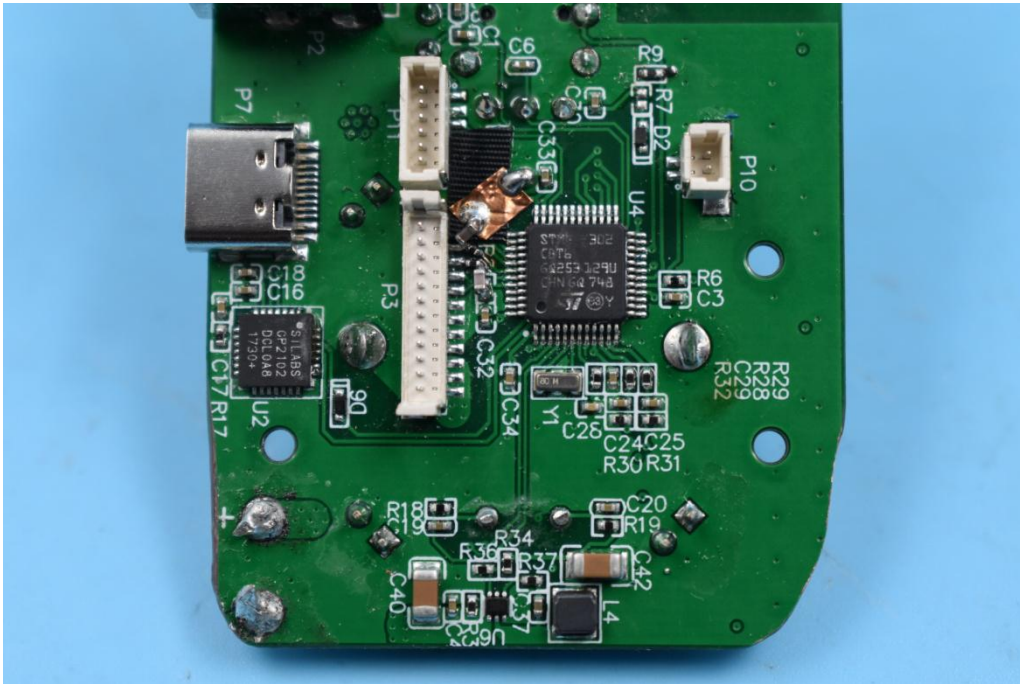

FCC ID: 2AMJR-AIR2

Internal Photos

1. EUT uncover view

3. Mainboard rear view

4. Antenna view

2.4G Antenna

BT Antenna