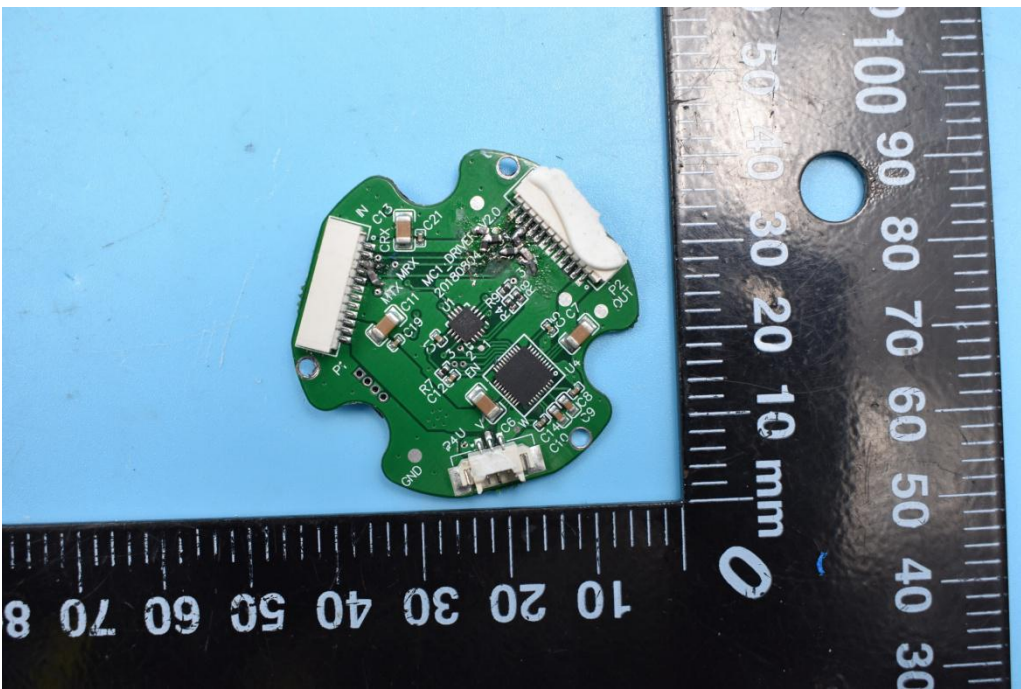

FCC ID: 2AMJR-AIR2

Internal Photos

1. EUT uncover view

3. Mainboard rear view

4. Antenna view

2.4G Antenna

BT Antenna