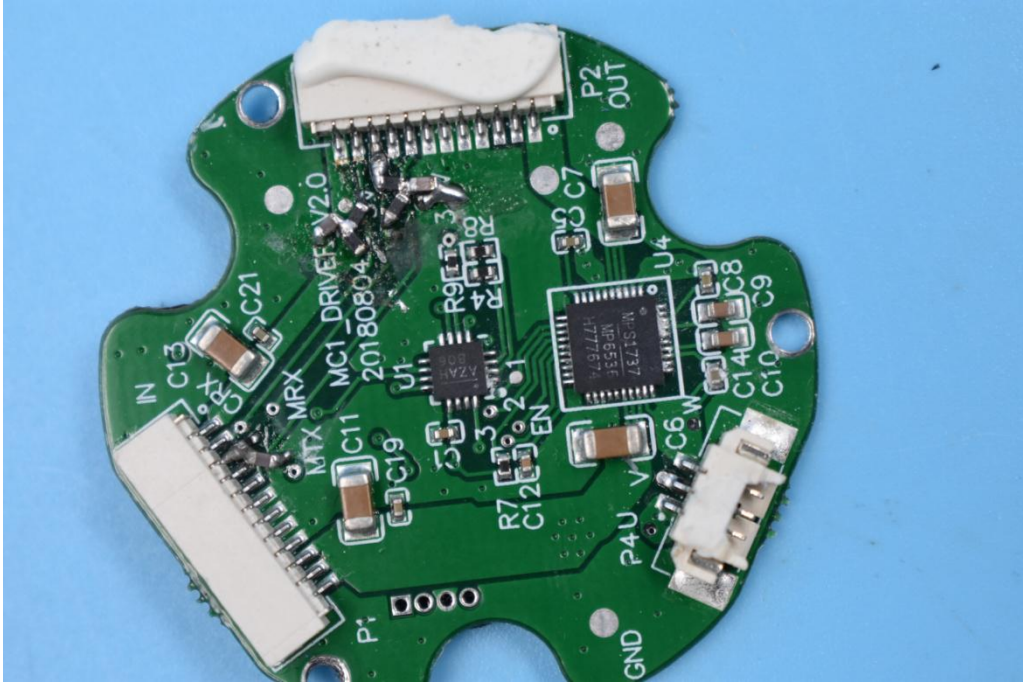

FCC ID: 2AMJR-AIR2

Internal Photos

1. EUT uncover view

3. Mainboard rear view

4. Antenna view

2.4G Antenna

BT Antenna