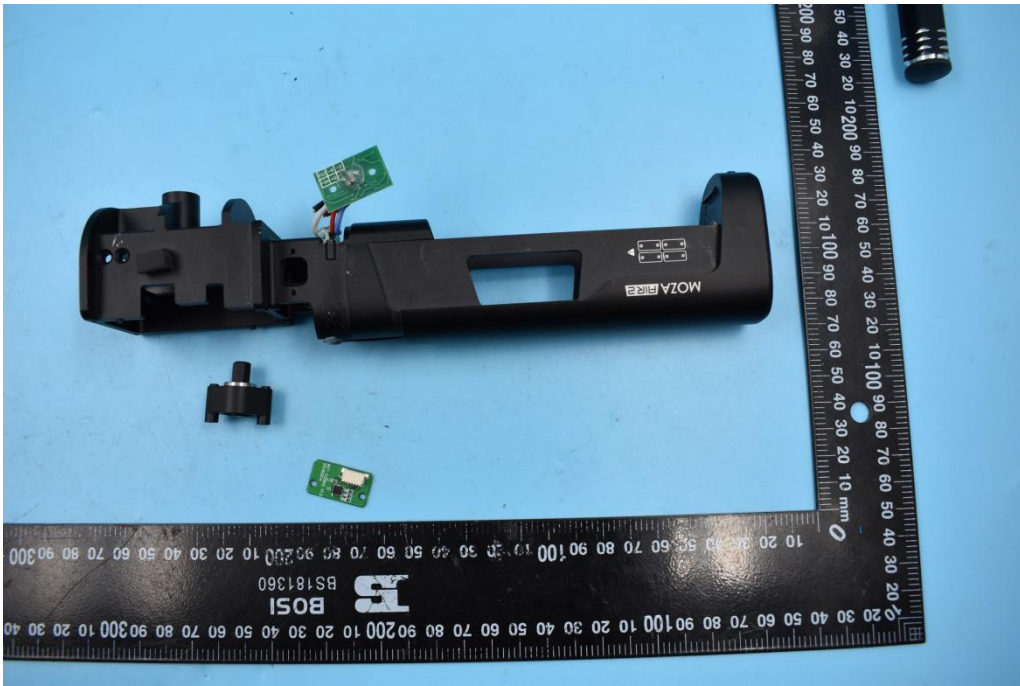

FCC ID: 2AMJR-AIR2

Internal Photos

1. EUT uncover view

3. Mainboard rear view

4. Antenna view

2.4G Antenna

BT Antenna