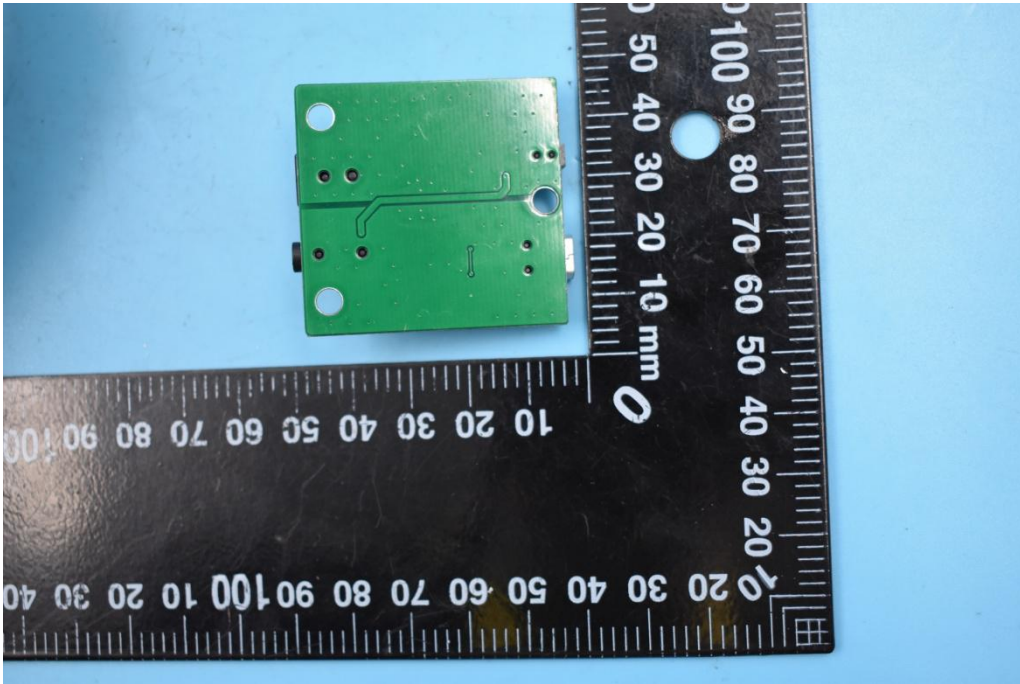

FCC ID: 2AMJR-AIR2

Internal Photos

1. EUT uncover view

3. Mainboard rear view

4. Antenna view

2.4G Antenna

BT Antenna