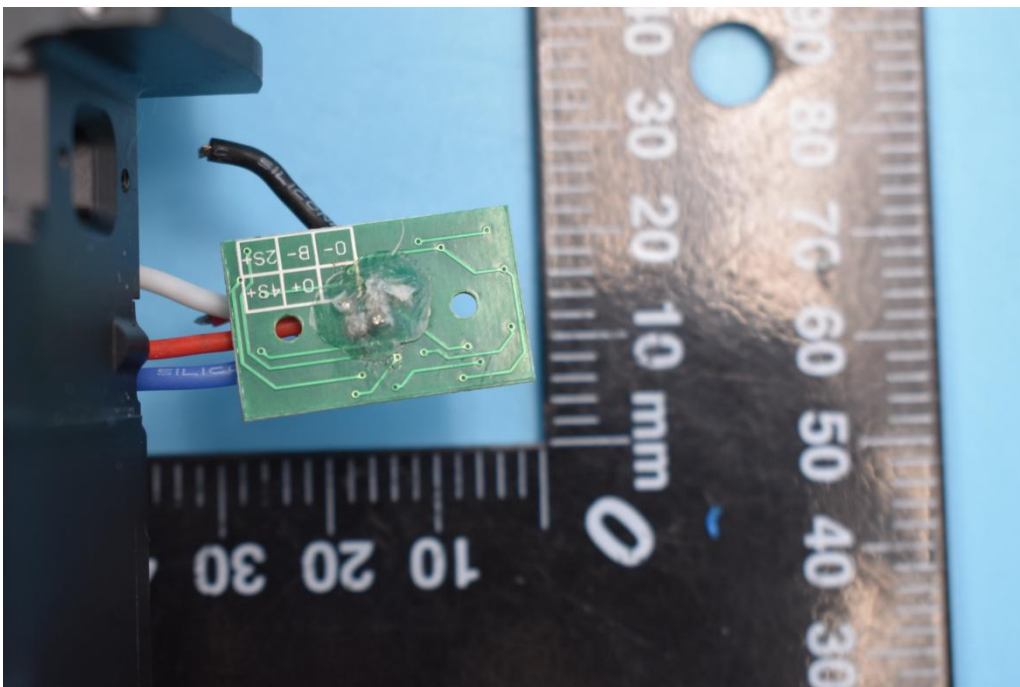

FCC ID: 2AMJR-AIR2

Internal Photos

1. EUT uncover view

3. Mainboard rear view

4. Antenna view

2.4G Antenna

BT Antenna