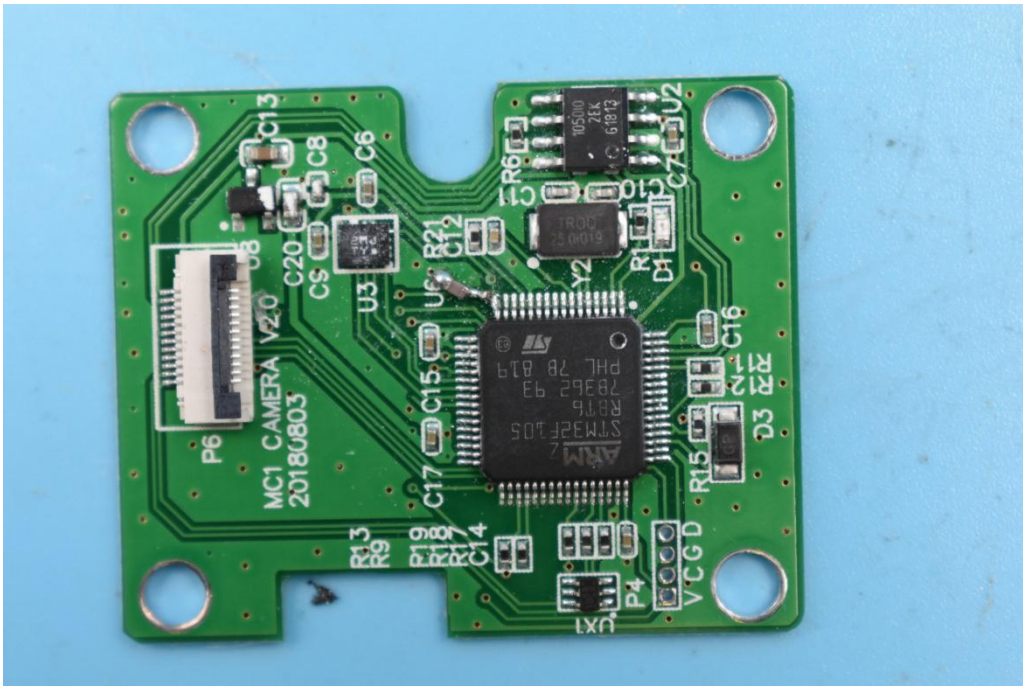

FCC ID: 2AMJR-AIR2

Internal Photos

1. EUT uncover view

3. Mainboard rear view

4. Antenna view

2.4G Antenna

BT Antenna