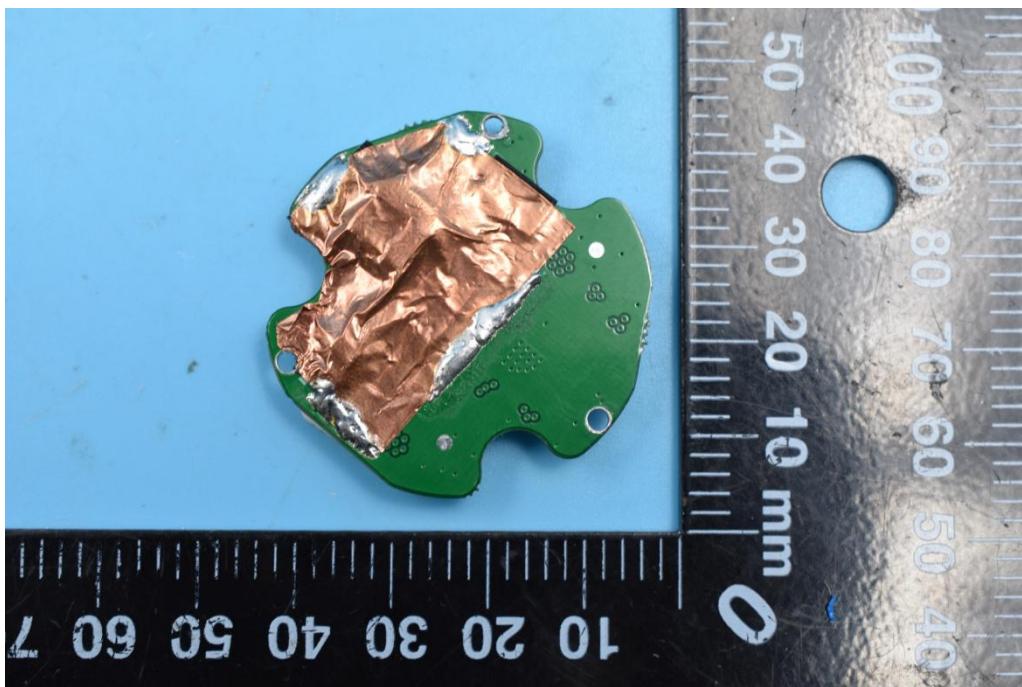

FCC ID: 2AMJR-AIR2

Internal Photos

1. EUT uncover view

3. Mainboard rear view

4. Antenna view

2.4G Antenna

BT Antenna