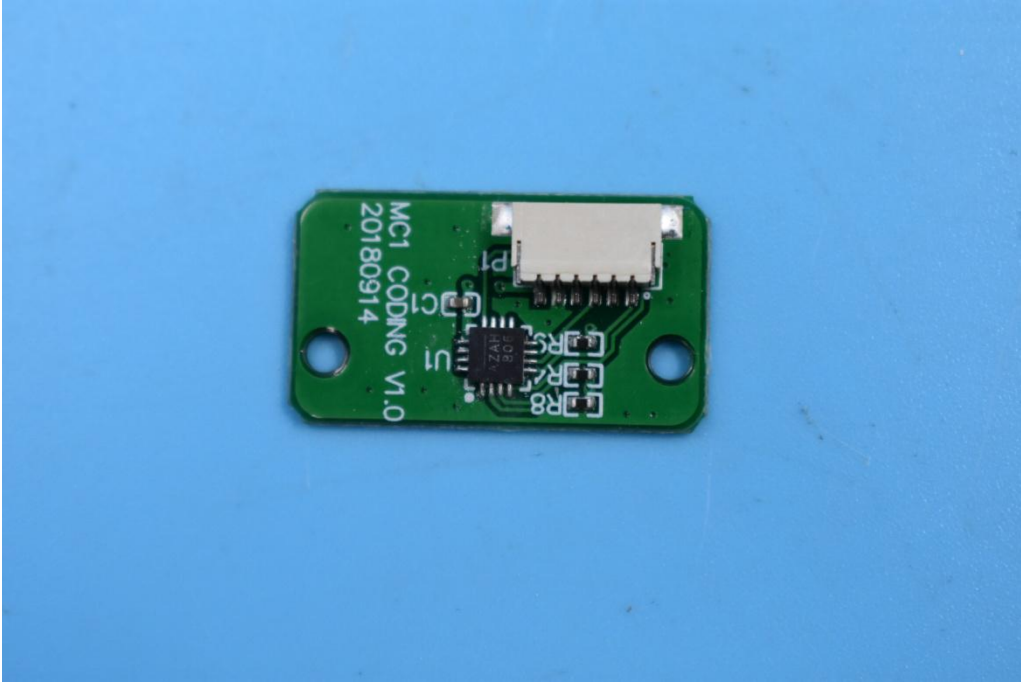

FCC ID: 2AMJR-AIR2

Internal Photos

1. EUT uncover view

3. Mainboard rear view

4. Antenna view

2.4G Antenna

BT Antenna