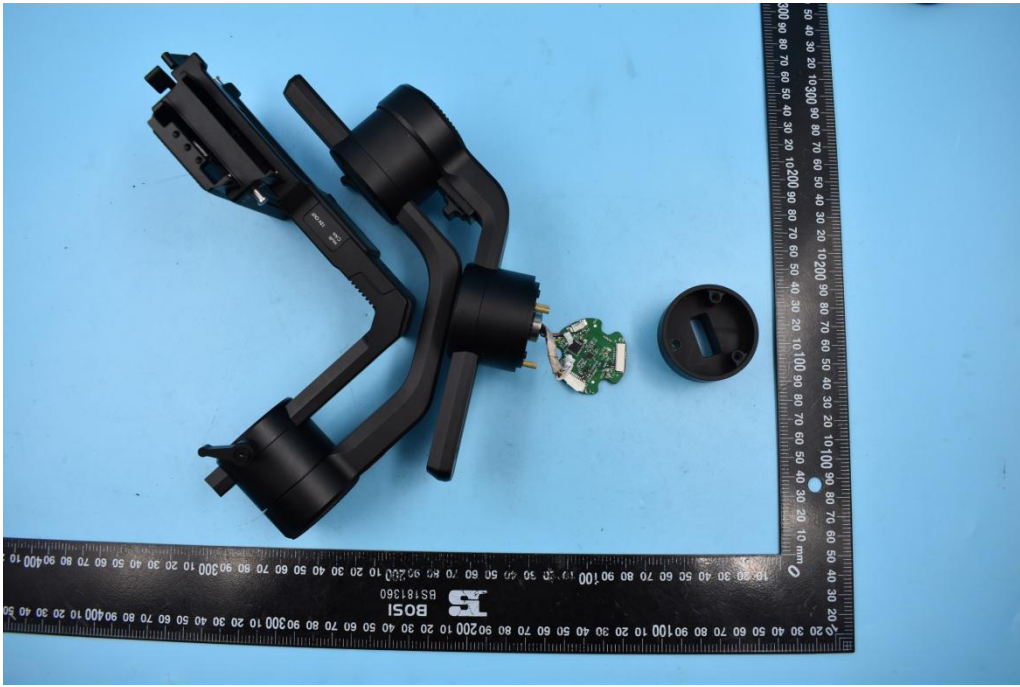

FCC ID: 2AMJR-AIR2

Internal Photos

1. EUT uncover view

3. Mainboard rear view

4. Antenna view

2.4G Antenna

BT Antenna