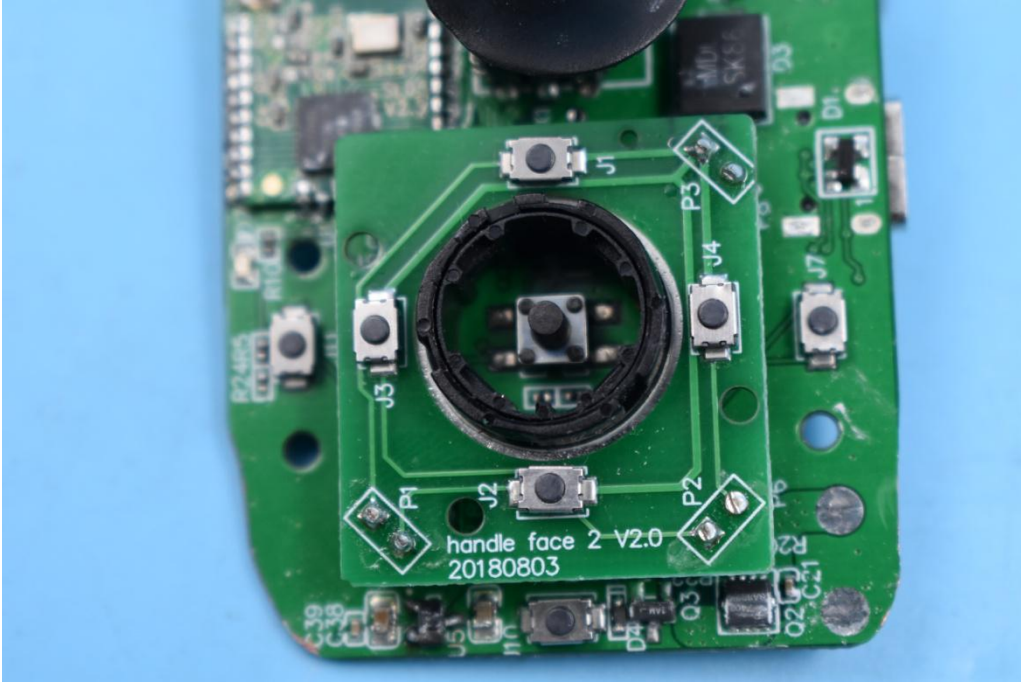

FCC ID: 2AMJR-AIR2

Internal Photos

1. EUT uncover view

3. Mainboard rear view

4. Antenna view

2.4G Antenna

BT Antenna