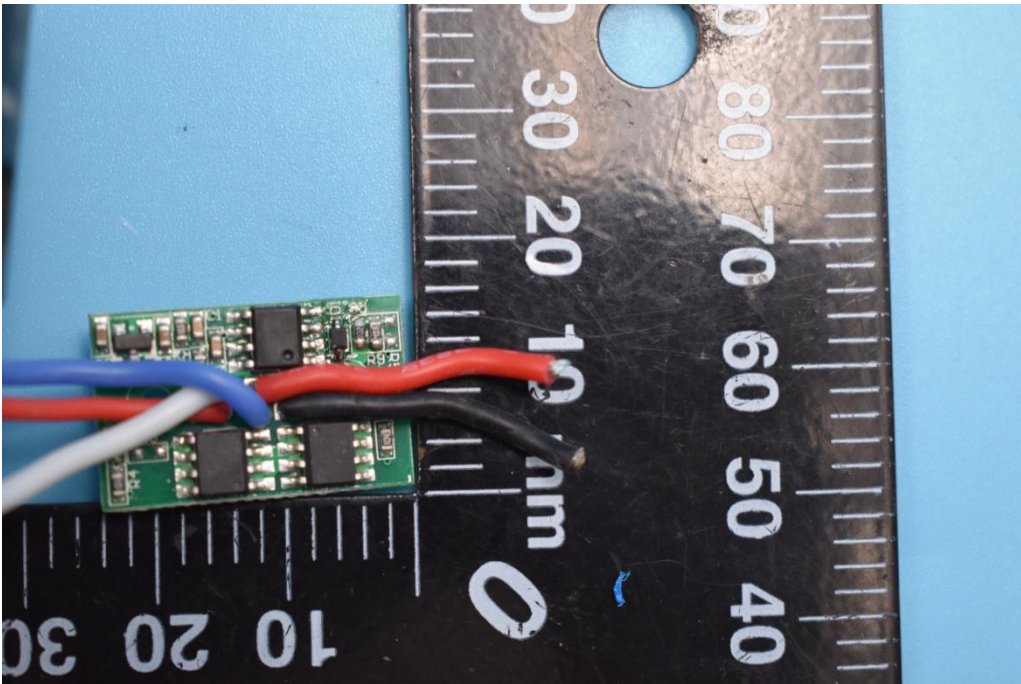

FCC ID: 2AMJR-AIR2

Internal Photos

1. EUT uncover view

3. Mainboard rear view

4. Antenna view

2.4G Antenna

BT Antenna