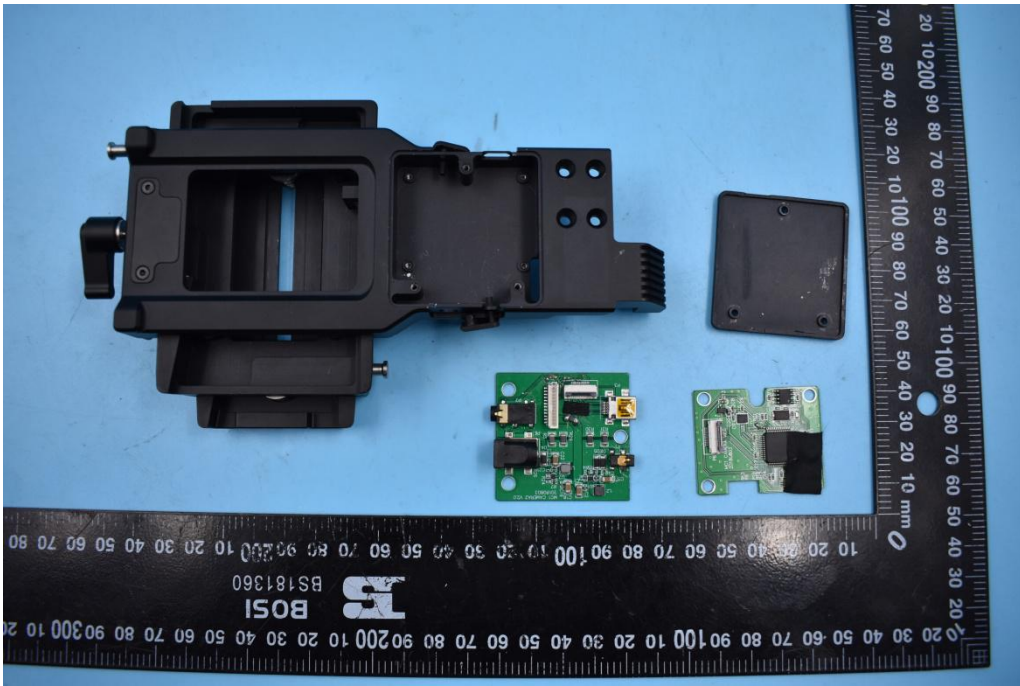

FCC ID: 2AMJR-AIR2

Internal Photos

1. EUT uncover view

3. Mainboard rear view

4. Antenna view

2.4G Antenna

BT Antenna