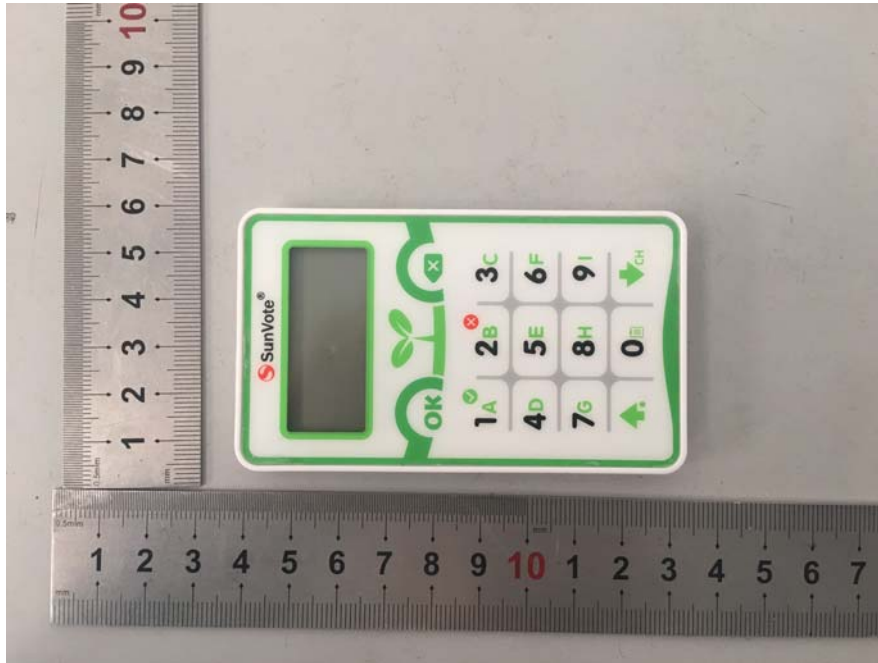

EXHIBIT A - EUT EXTERNAL PHOTOGRAPHS

EUT – Top View (S53:Type 1 Key Panel)

EUT –Bottom View

EUT –Front View

EUT – Rear View

EUT – Left View

EUT – Right View

EUT – Top View (S53: Type 2 Key Panel)

EUT – Top View (S53: Type 3 Key Panel)

EUT – Top View (RF-09)