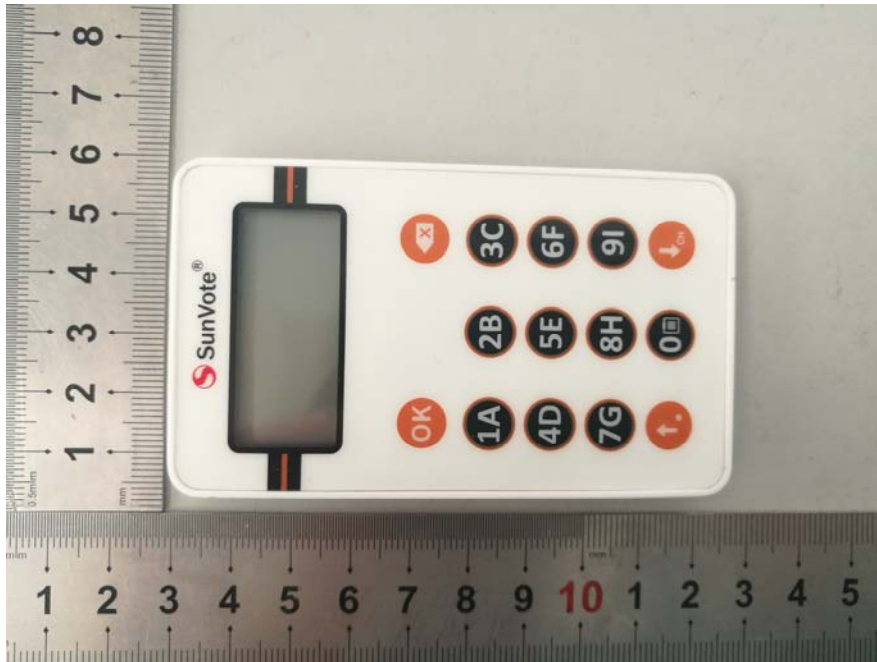

EXHIBIT A - EUT EXTERNAL PHOTOGRAPHS

EUT – Top View (S53:Type 1 Key Panel)

EUT –Bottom View

EUT –Front View

EUT – Rear View

EUT – Left View

EUT – Right View

EUT – Top View (S53: Type 2 Key Panel)

EUT – Top View (S53: Type 3 Key Panel)

EUT – Top View (RF-09)