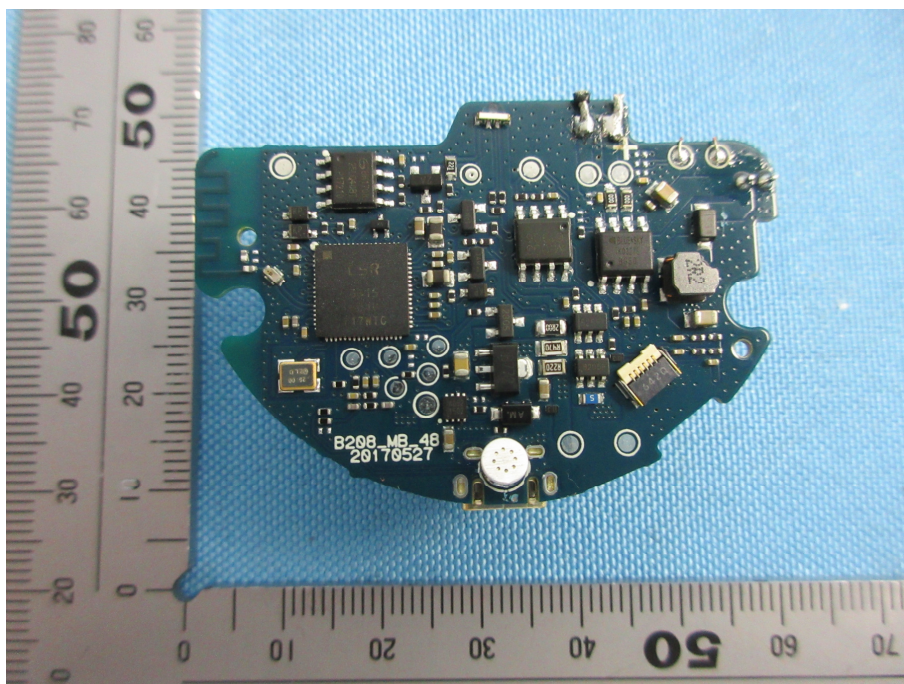

**SGS-CSTC Standards Technical Services Co., Ltd.
Shenzhen Branch**

Internal Photos

Applicant:	ZIMI CORPORATION
Address of Applicant:	Room A913, No.159 Chengjiang Road, Jiangyin City, Jiangsu Province, 214431, P.R.C
Equipment Under Test (EUT):	
Product Name:	Pocket Speaker
Model No.:	LYYX01ZM