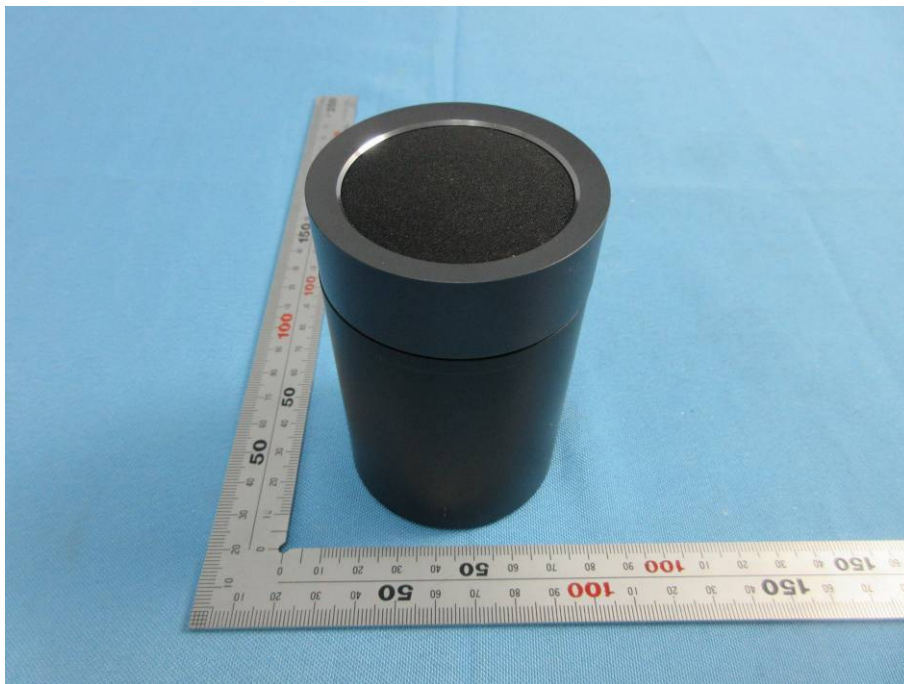

## **External Photos**

<b>Applicant:</b>	ZIMI CORPORATION
<b>Address of Applicant:</b>	Room A913, No.159 Chengjiang Road, Jiangyin City, Jiangsu Province, 214431, P.R.C
<b>Equipment Under Test (EUT):</b>	
<b>Product Name:</b>	Pocket Speaker
<b>Model No.:</b>	LYYX01ZM