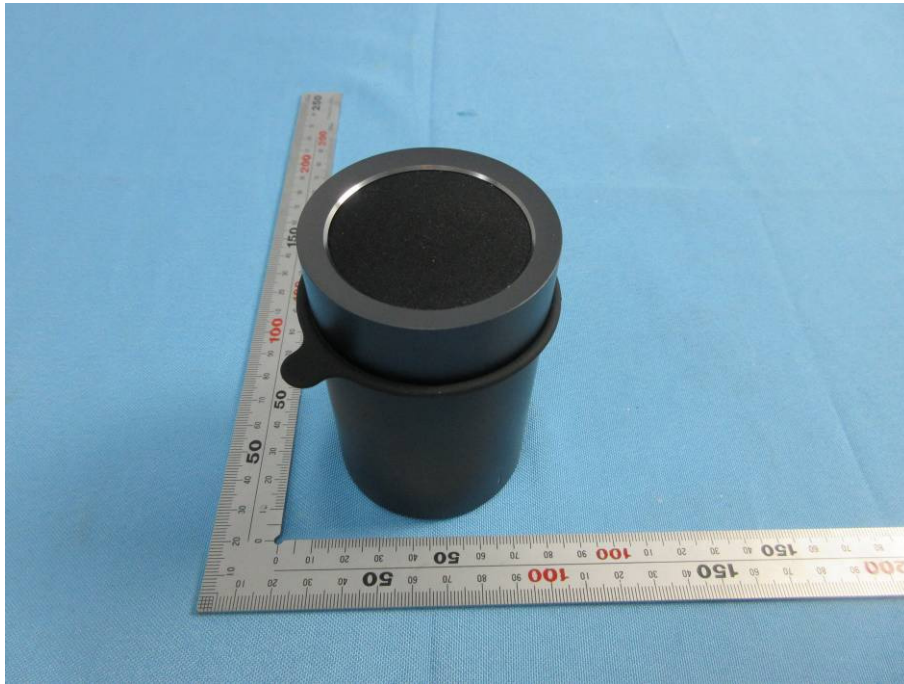

## **External Photos**

<b>Applicant:</b>	ZIMI CORPORATION
<b>Address of Applicant:</b>	Room A913, No.159 Chengjiang Road, Jiangyin City, Jiangsu Province, 214431, P.R.C
<b>Equipment Under Test (EUT):</b>	
<b>Product Name:</b>	Pocket Speaker
<b>Model No.:</b>	LYYX01ZM