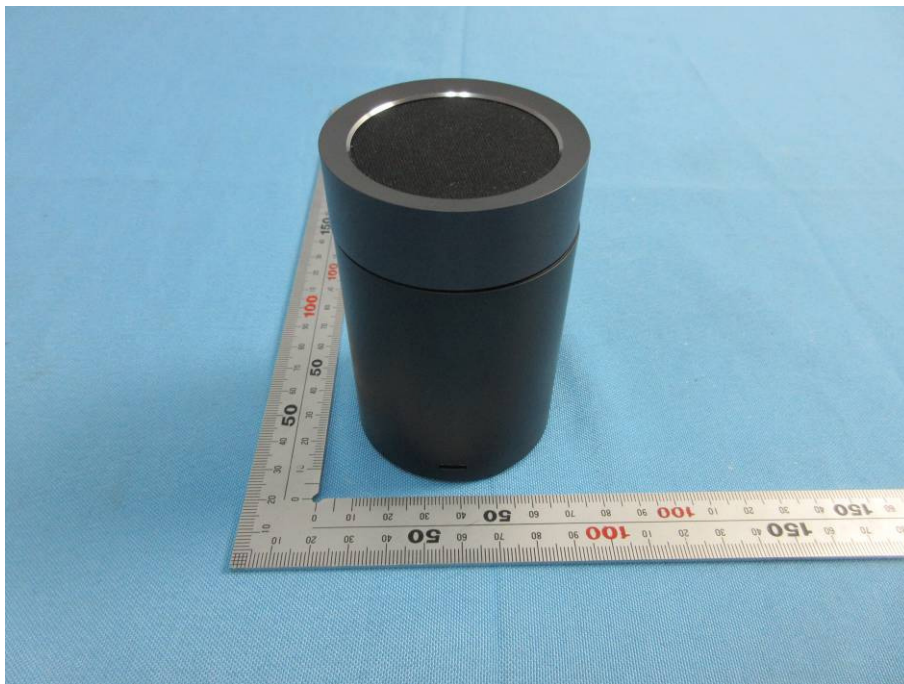

## **External Photos**

<b>Applicant:</b>	ZIMI CORPORATION
<b>Address of Applicant:</b>	Room A913, No.159 Chengjiang Road, Jiangyin City, Jiangsu Province, 214431, P.R.C
<b>Equipment Under Test (EUT):</b>	
<b>Product Name:</b>	Pocket Speaker
<b>Model No.:</b>	LYYX01ZM