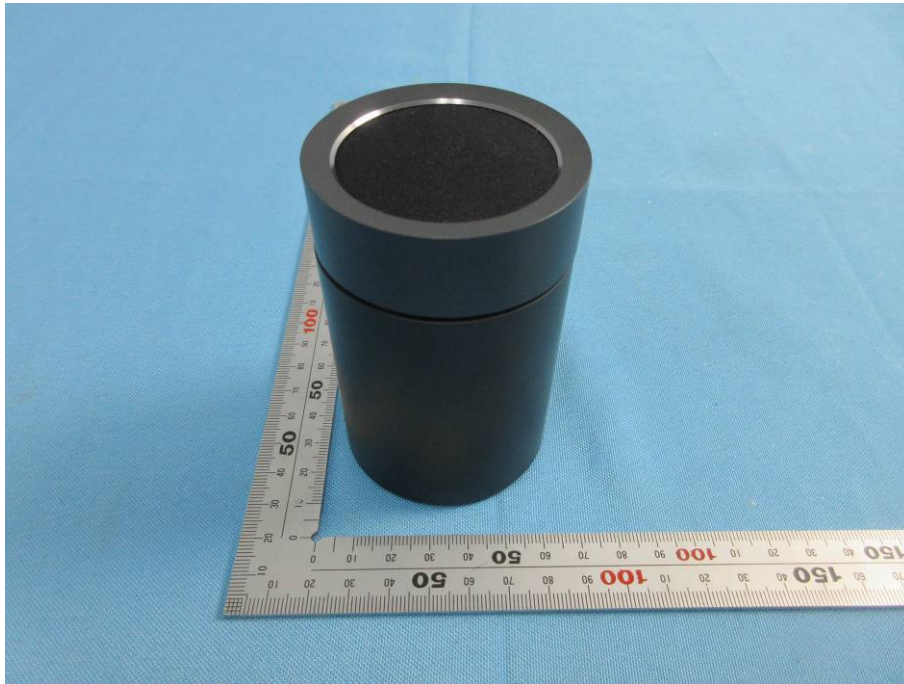

## **External Photos**

<b>Applicant:</b>	ZIMI CORPORATION
<b>Address of Applicant:</b>	Room A913, No.159 Chengjiang Road, Jiangyin City, Jiangsu Province, 214431, P.R.C
<b>Equipment Under Test (EUT):</b>	
<b>Product Name:</b>	Pocket Speaker
<b>Model No.:</b>	LYYX01ZM