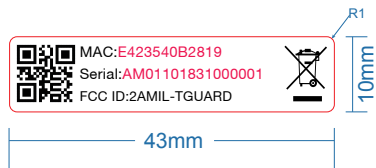

Smart Lock T Guard Label

Label location