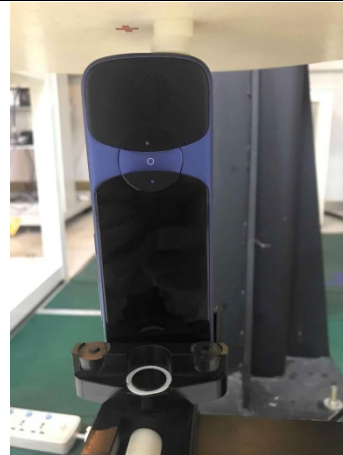

**TEST SETUP**

FLAT position, Front

FLAT position, Back

FLAT position, Top

FLAT position, Bottom

FLAT position, Right

FLAT position, Left

Limb position, Front

Limb position, Back

Limb position, Right

10mm Spacer

**Note: The depth of EUT:8mm**