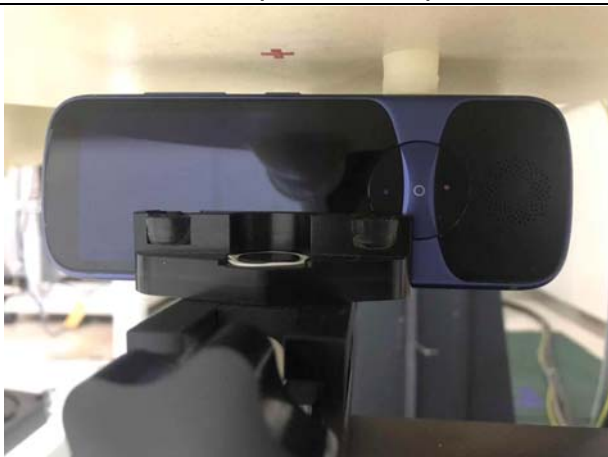

**TEST SETUP**

FLAT position, Front

FLAT position, Back

FLAT position, Top

FLAT position, Bottom

FLAT position, Right

FLAT position, Left

Limb position, Front

Limb position, Back

Limb position, Right

10mm Spacer

**Note: The depth of EUT:8mm**