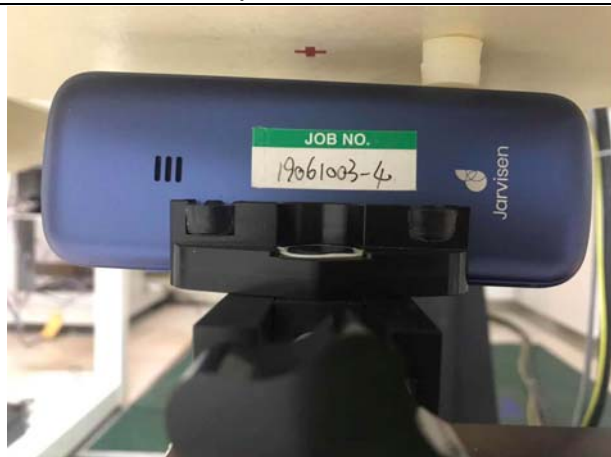

**TEST SETUP**

FLAT position, Front

FLAT position, Back

FLAT position, Top

FLAT position, Bottom

FLAT position, Right

FLAT position, Left

Limb position, Front

Limb position, Back

Limb position, Right

10mm Spacer

**Note: The depth of EUT:8mm**