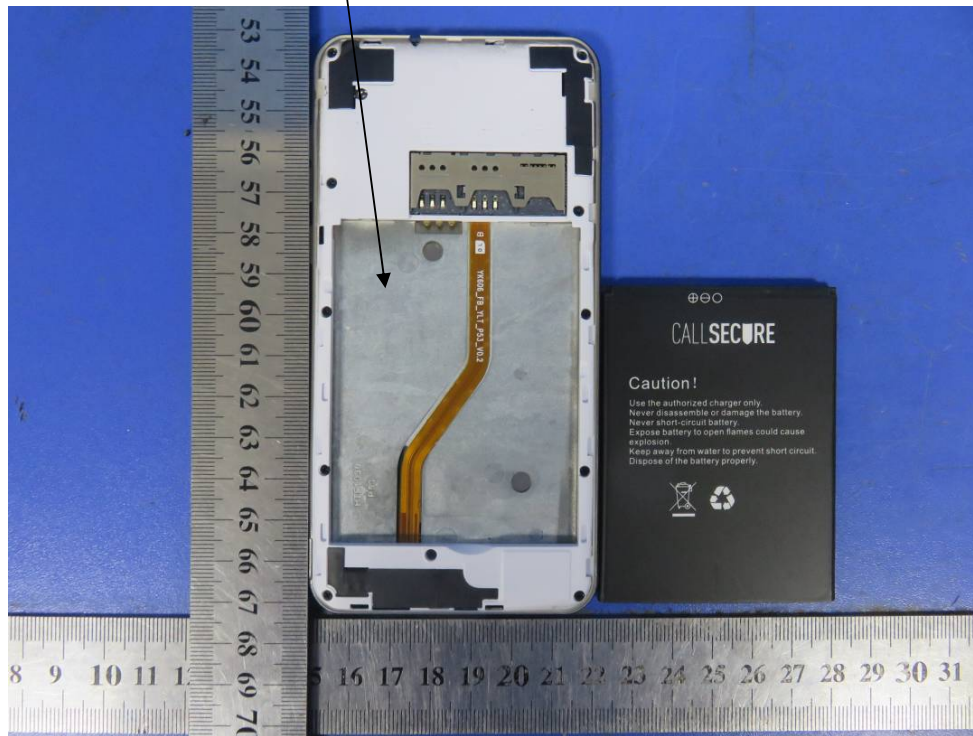

LABEL AND LOCATION

Smart phone
M/N: myth 3
FCC ID: 2AMHCMYTH3

Size: 4.0cm (L) x 2.5cm (W)

Label Location

Material: Tagboard
Glue: adhesive sticker
Font color: Black
Label color: White