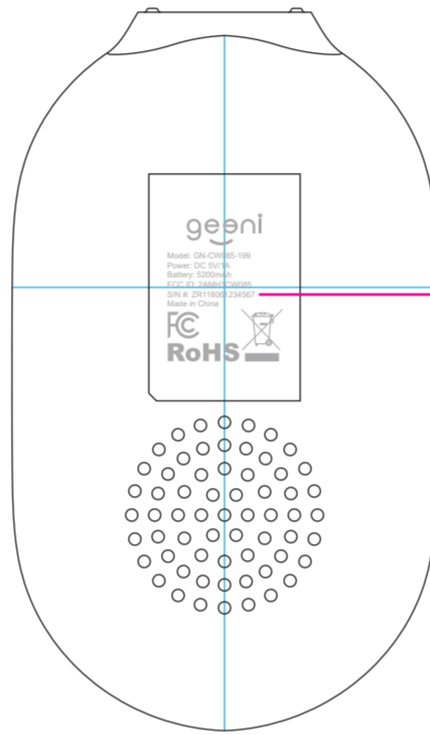

RATING INFO

BACK VIEW

SILKSCREEN (Scale 1:1)

geeni

Model: GN-C2046-100

Power: DC 5V/1A

Battery: 500mAh

FCC ID: 2A88C0008

S/N #: 2011001234567

Made in China

FCC

RoHS

15 mm

* Please add FCC ID # & S/N #,
IF too long, please use condensed font. *

变量SN

变量SN