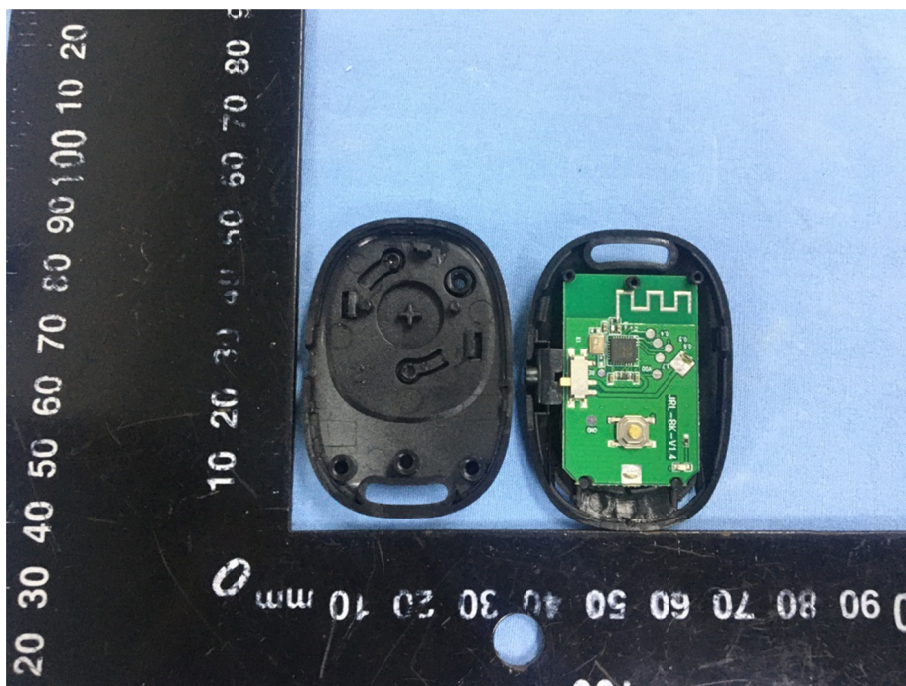

## EXHIBIT 3 - EUT INTERNAL PHOTOGRAPHS

---

### EUT Housing and Board View 2

Reference No.: WTX20X06039771W-1

### Solder Board-Component View 1

Reference No.: WTX20X06039771W-1