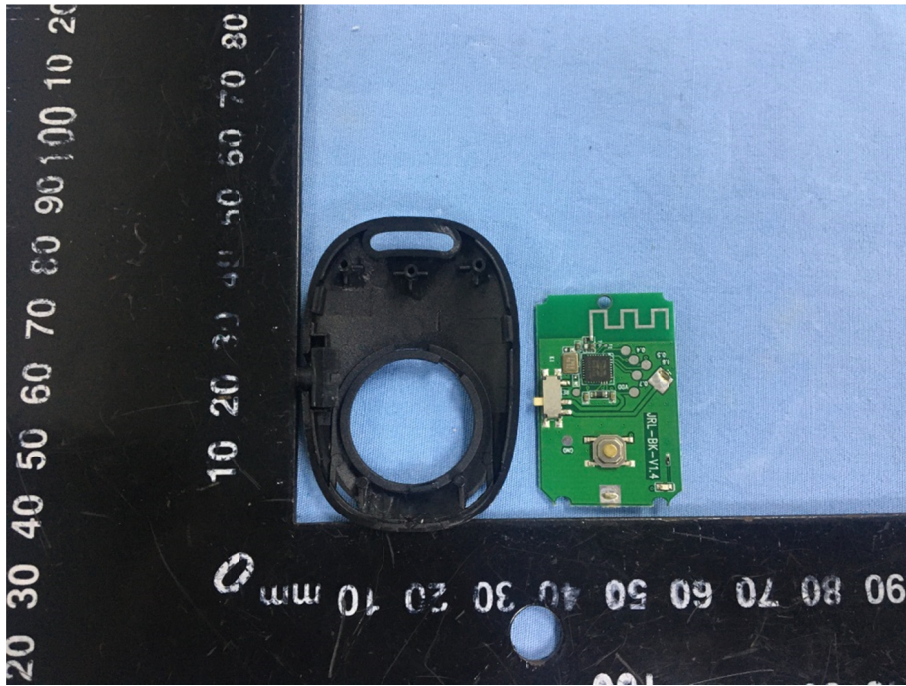

## EXHIBIT 3 - EUT INTERNAL PHOTOGRAPHS

---

### EUT Housing and Board View 1

### EUT Housing and Board View 2

Reference No.: WTX20X06039771W-1

### Solder Board-Component View 1

Reference No.: WTX20X06039771W-1