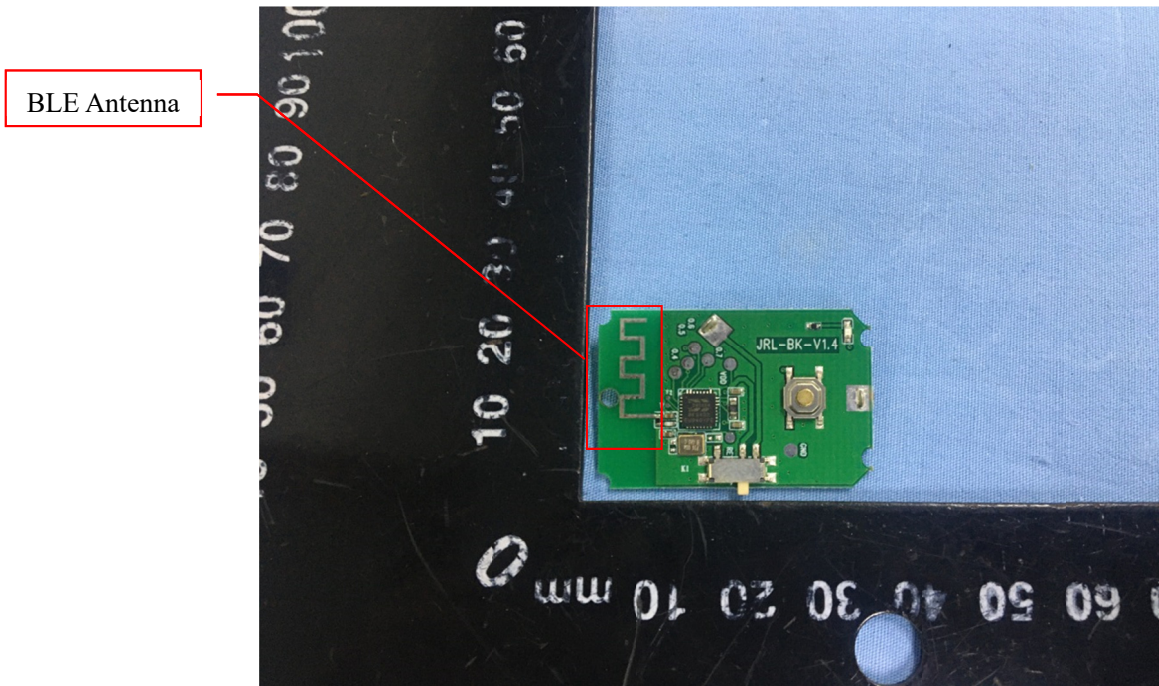

Reference No.: WTX20X06039771W-1

Solder Board-Component View 2