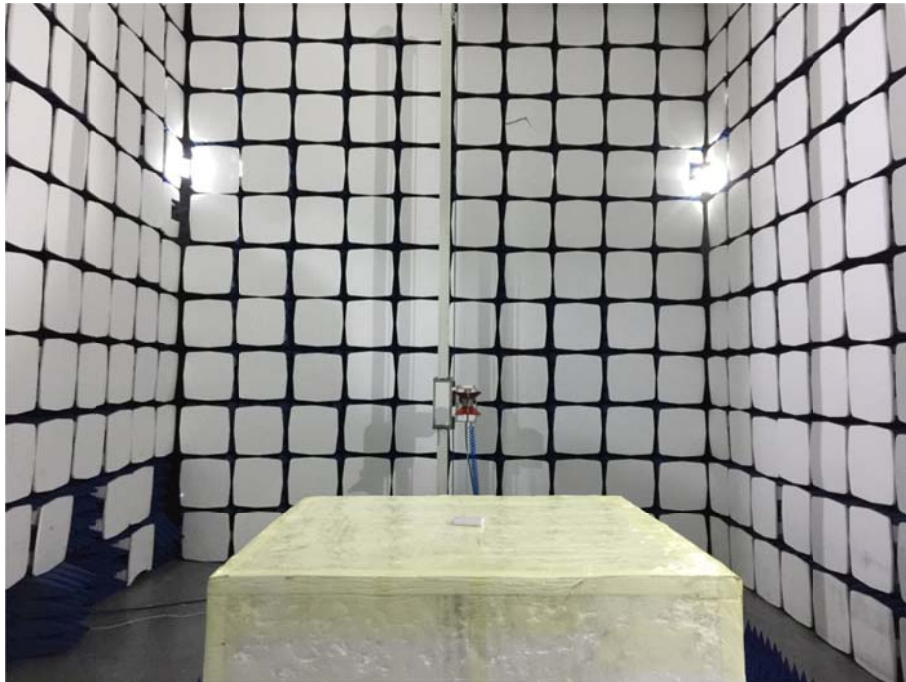

EXHIBIT 4 - TEST SETUP PHOTOGRAPHS

Radiation Emission Test Setup (Below 30MHz)

Radiation Emission Test Setup (30MHz to 1GHz)

Radiation Emission Test Setup (1GHz to 18GHz)**Radiation Emission Test Setup (Above 18GHz)**