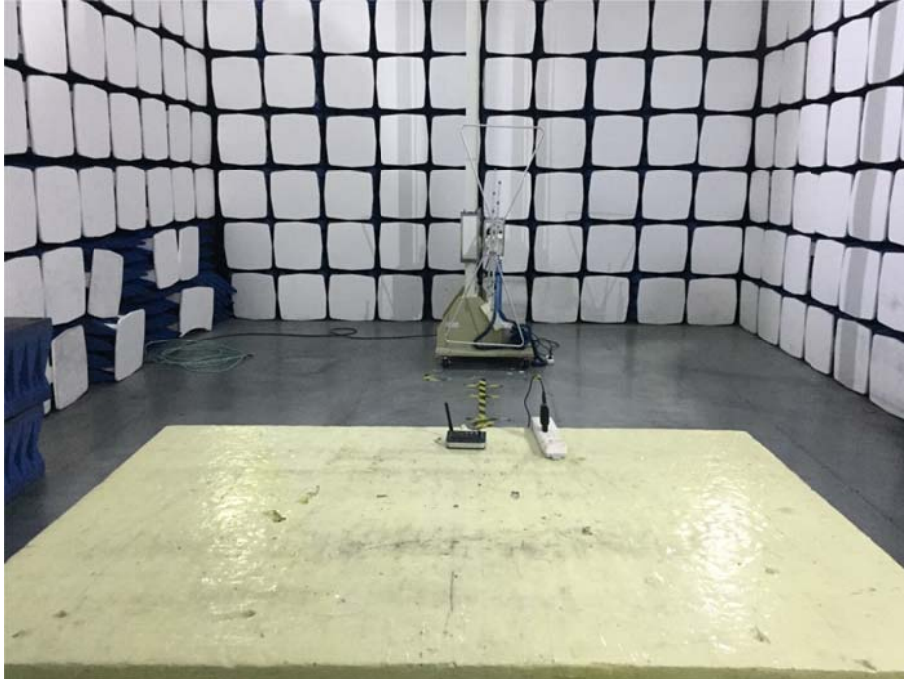

EXHIBIT 4 - TEST SETUP PHOTOGRAPHS

Conducted Emission Test Setup

Radiation Emission Test Setup (Below 30MHz)

Radiation Emission Test Setup (30MHz to 1GHz)**Radiation Emission Test Setup (1GHz to 18GHz)**

Radiation Emission Test Setup (Above 18GHz)