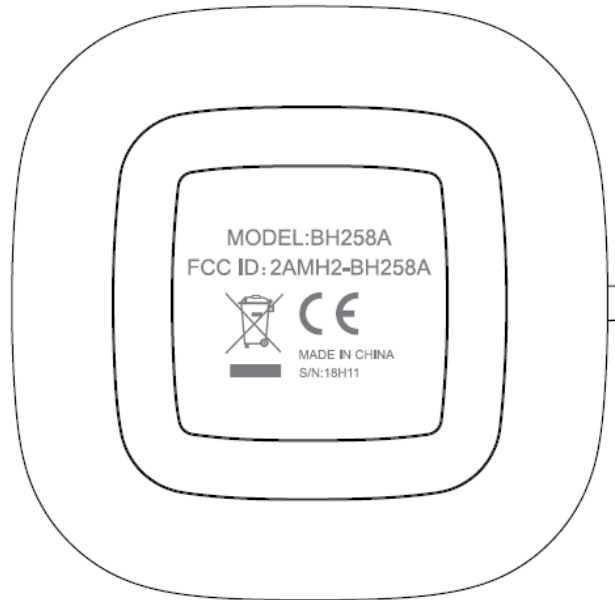

EXHIBIT A - FCC ID LABELING AND LOCATION

FCC ID Label and Label Location

The label shown shall be permanently affixed at a conspicuous location on the device and be readily visible to the user at the time purchase (Labeling requirements per 2.925).