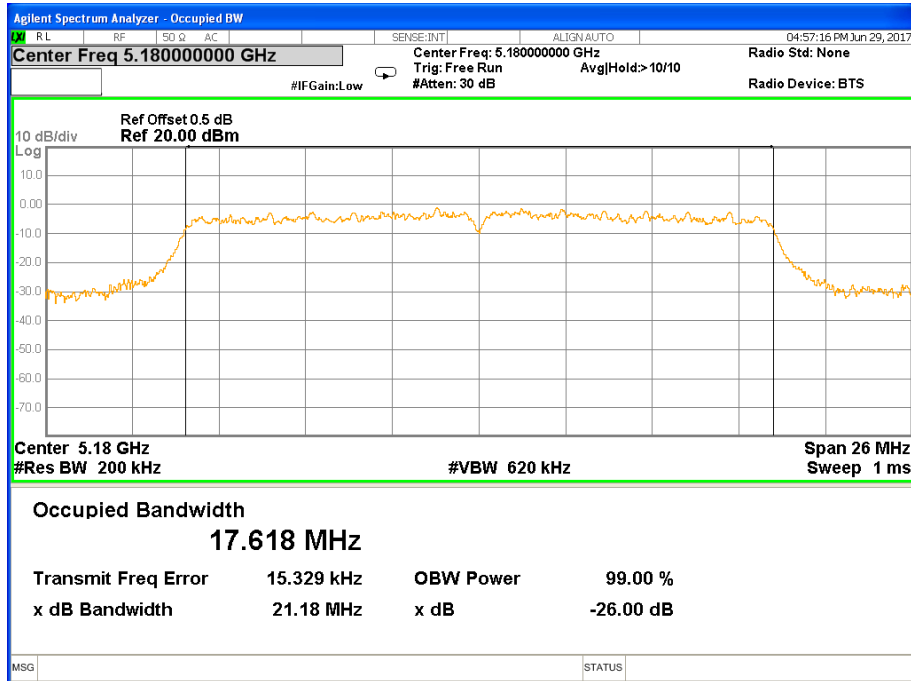

Band I (5.150-5.250GHz) 802.11n(HT20) 26 dB &99% Bandwidth
26 dB &99% Bandwidth 802.11n(HT20) Channel 36