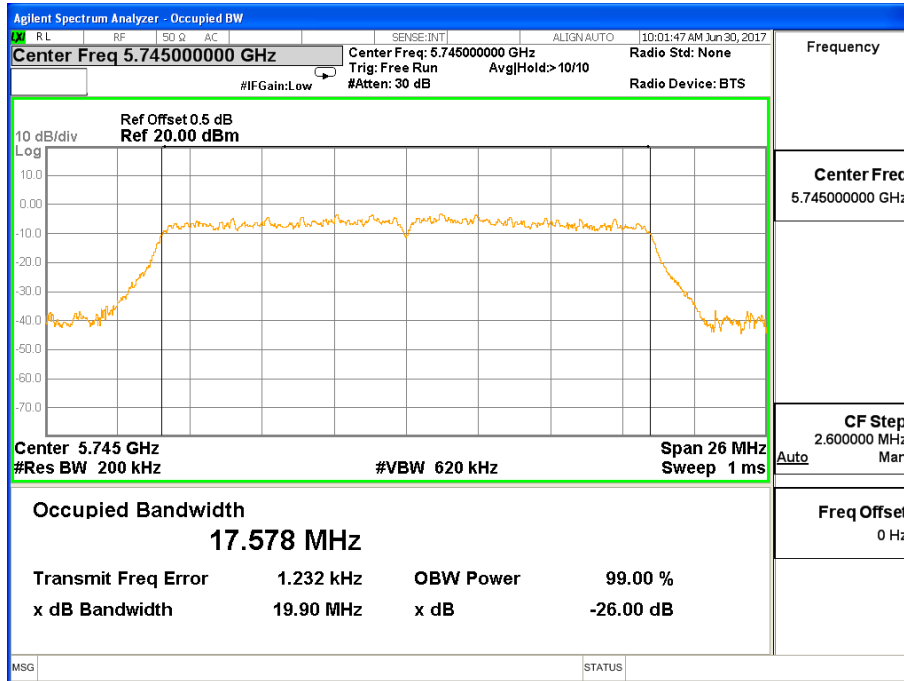

**Band IV (5.725-5.850GHz) 802.11ac(HT20) 26 dB &99% Bandwidth
26 dB &99% Bandwidth 802.11ac(HT20) Channel 149**