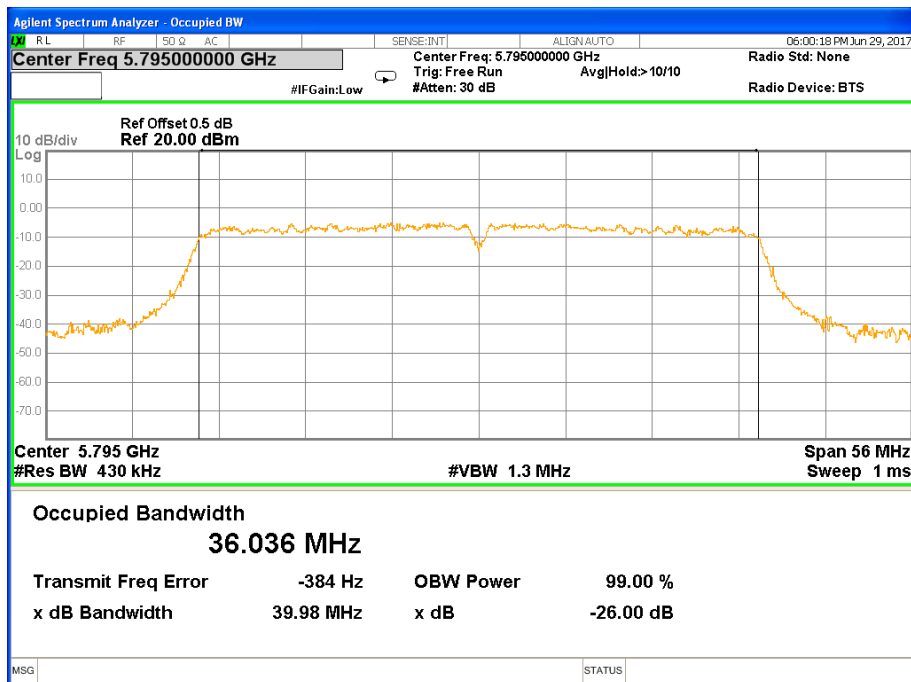

26 dB &99% Bandwidth 802.11ac(HT40) Channel 159