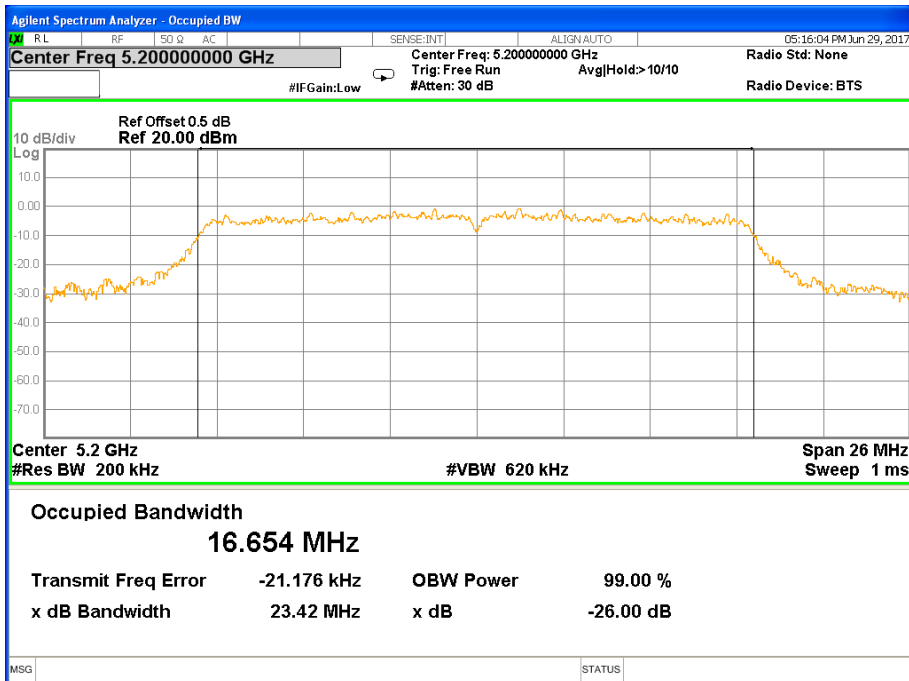

26 dB &99% Bandwidth 802.11a Channel 40