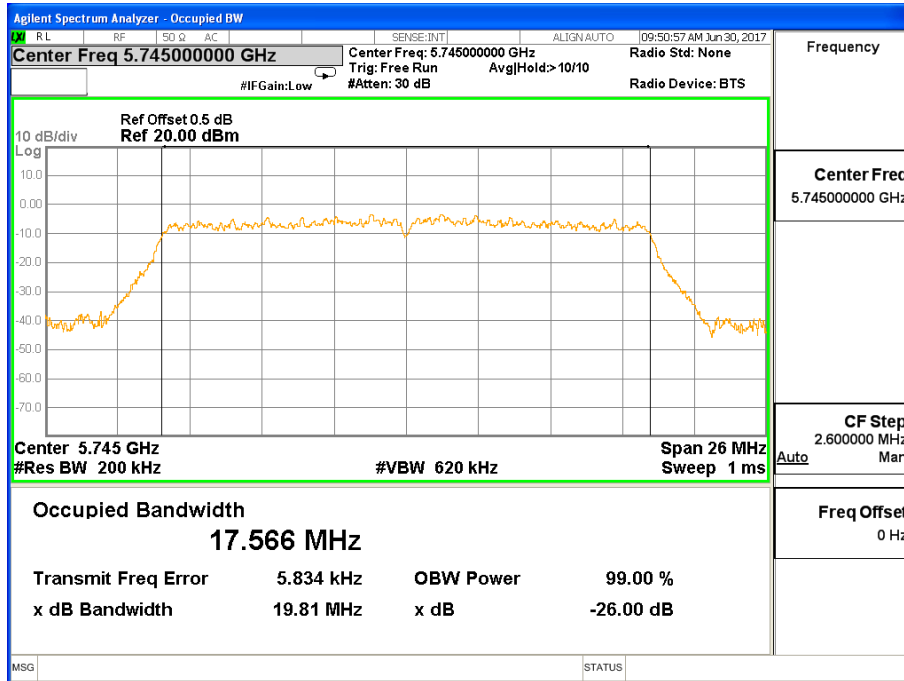

Band IV (5.725-5.850GHz) 802.11n(HT20) 26 dB &99% Bandwidth
26 dB &99% Bandwidth 802.11n(HT20) Channel 149