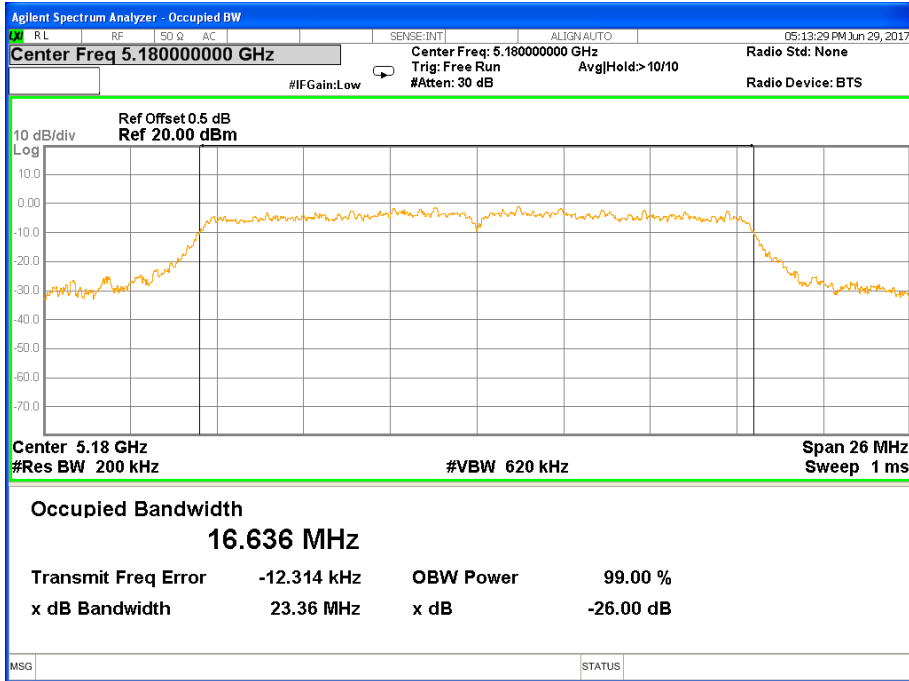

Antenna A

Band I (5.150-5.250GHz) 802.11a 26 dB &99% Bandwidth

26 dB &99% Bandwidth 802.11a Channel 36