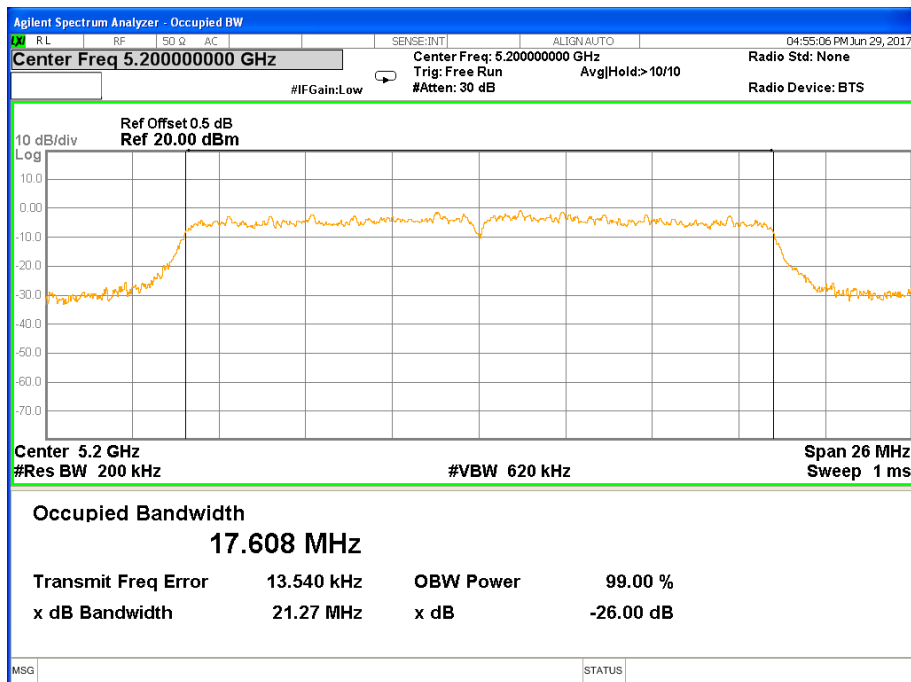

26 dB &99% Bandwidth 802.11n(HT20) Channel 40