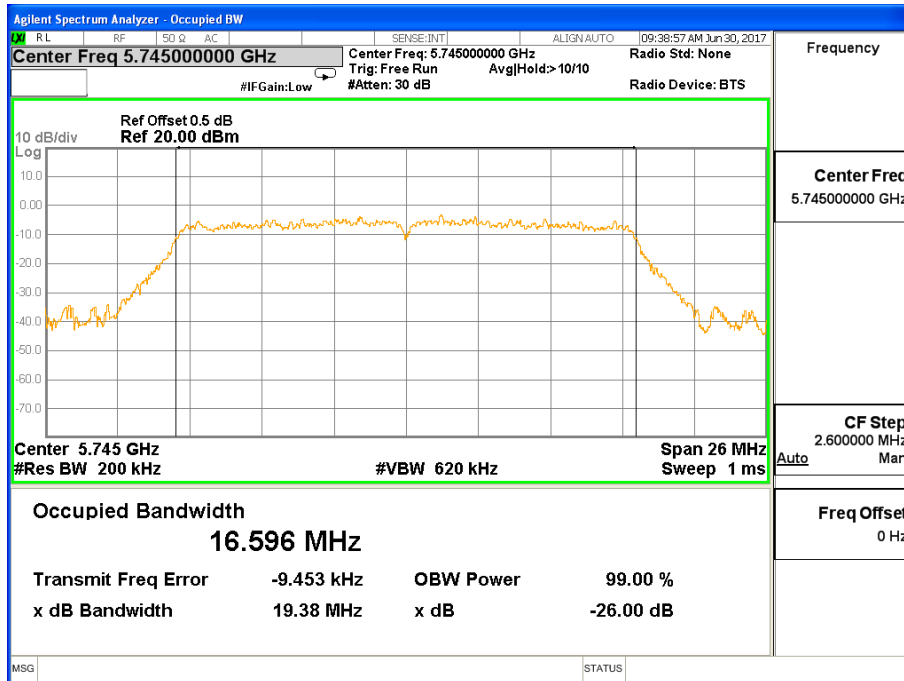

Band IV (5.725-5.850GHz) 802.11a, 26 dB &99% Bandwidth
26 dB &99% Bandwidth 802.11a Channel 149