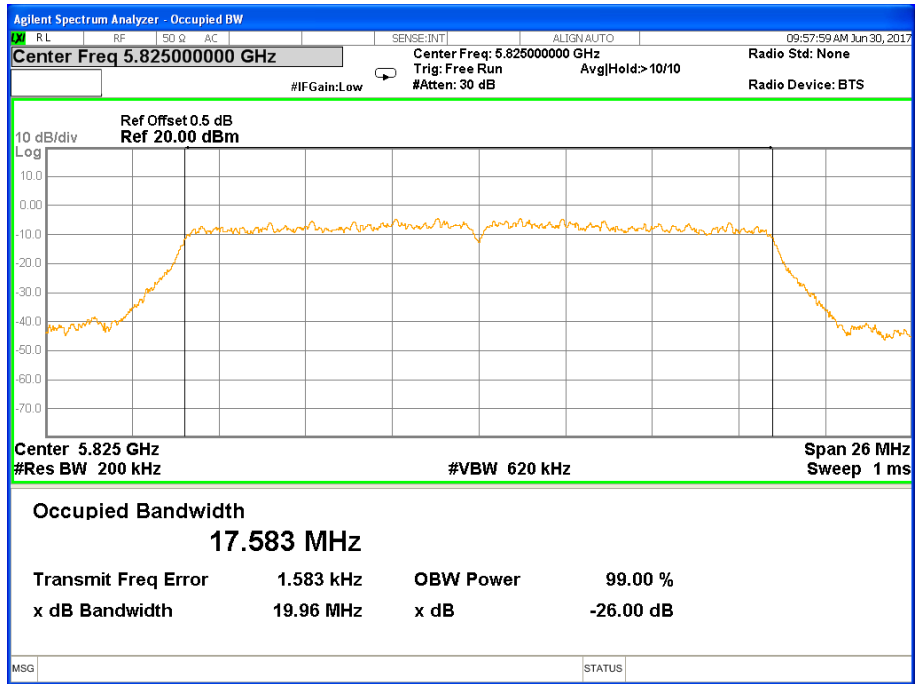

26 dB & 99% Bandwidth 802.11n(HT20) Channel 165