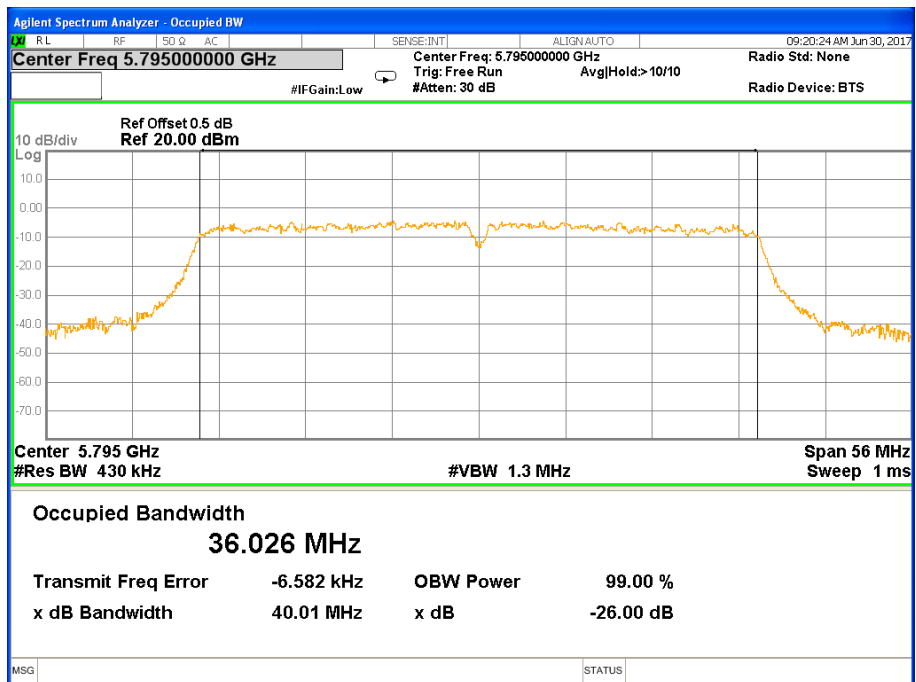

26 dB &99% Bandwidth 802.11n(HT40) Channel 159