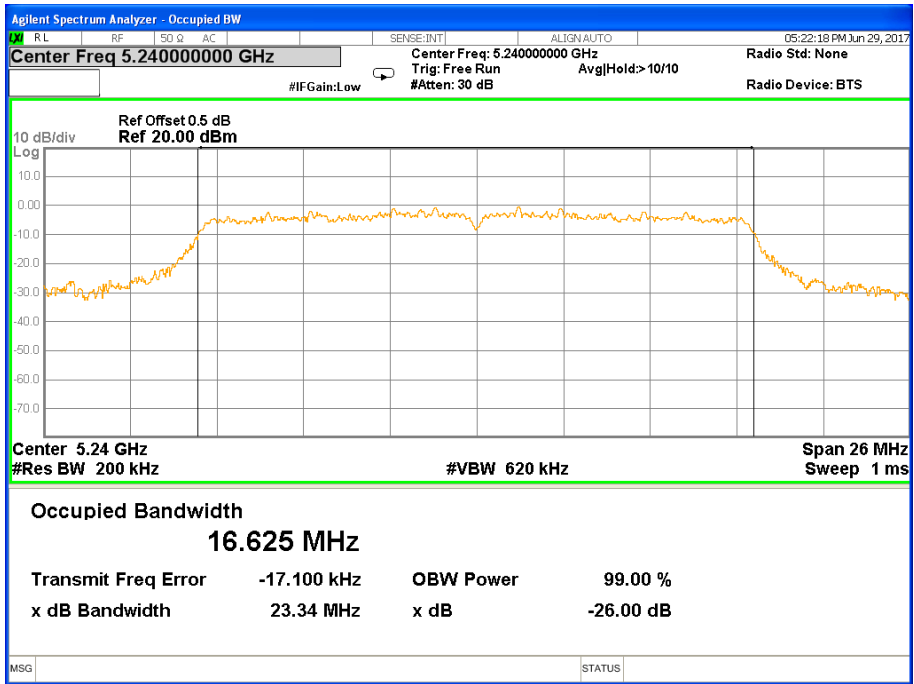

26 dB & 99% Bandwidth 802.11a Channel 48