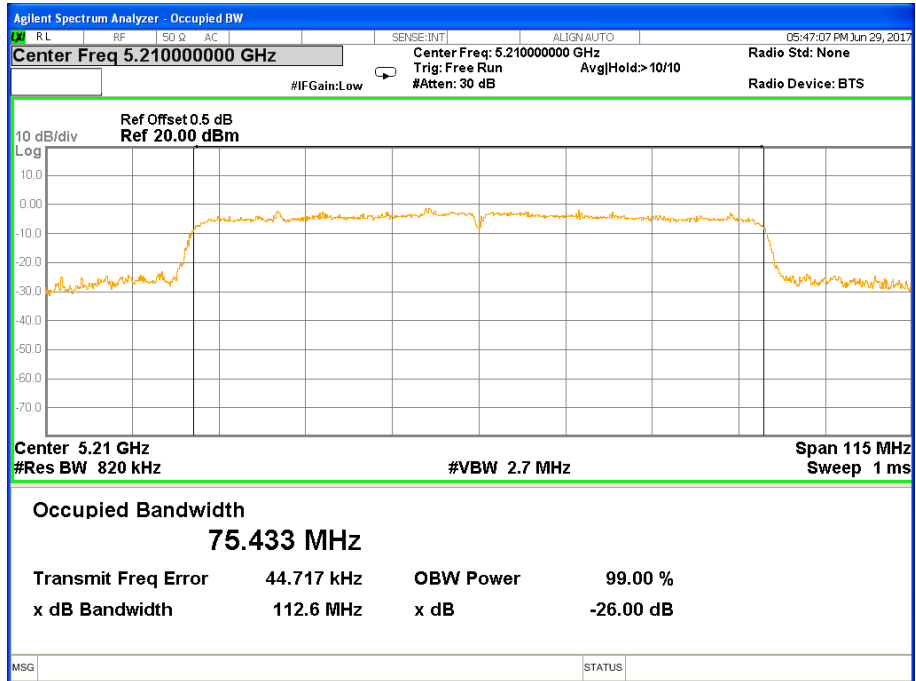

Band I (5.150-5.250GHz) 802.11n(HT40) 26 dB &99% Bandwidth
26 dB &99% Bandwidth 802.11ac(HT80) Channel 42