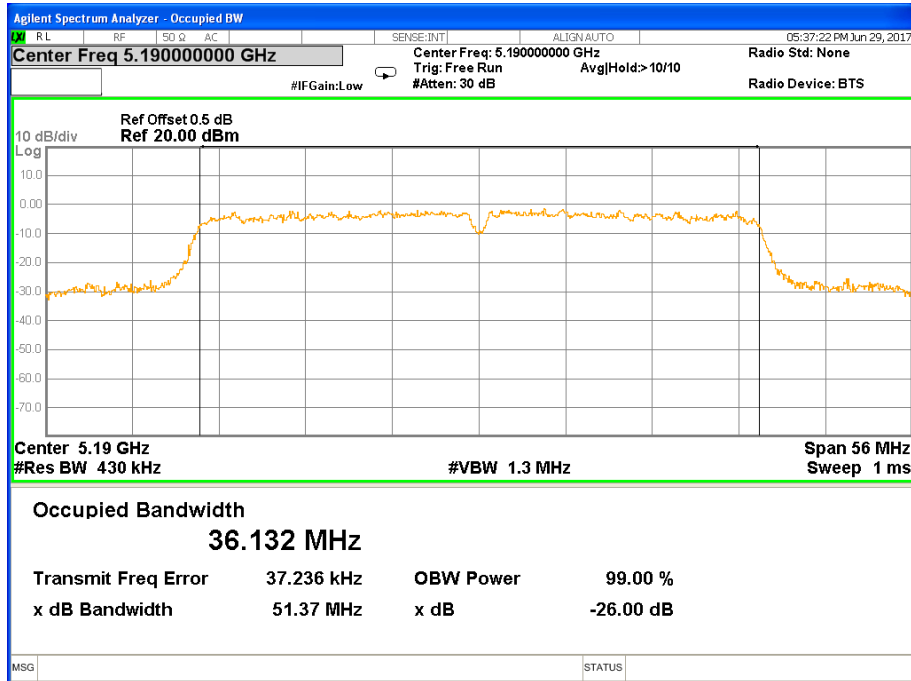

Band I (5.150-5.250GHz) 802.11n(HT40) 26 dB &99% Bandwidth
26 dB &99% Bandwidth 802.11n(HT40) Channel 38