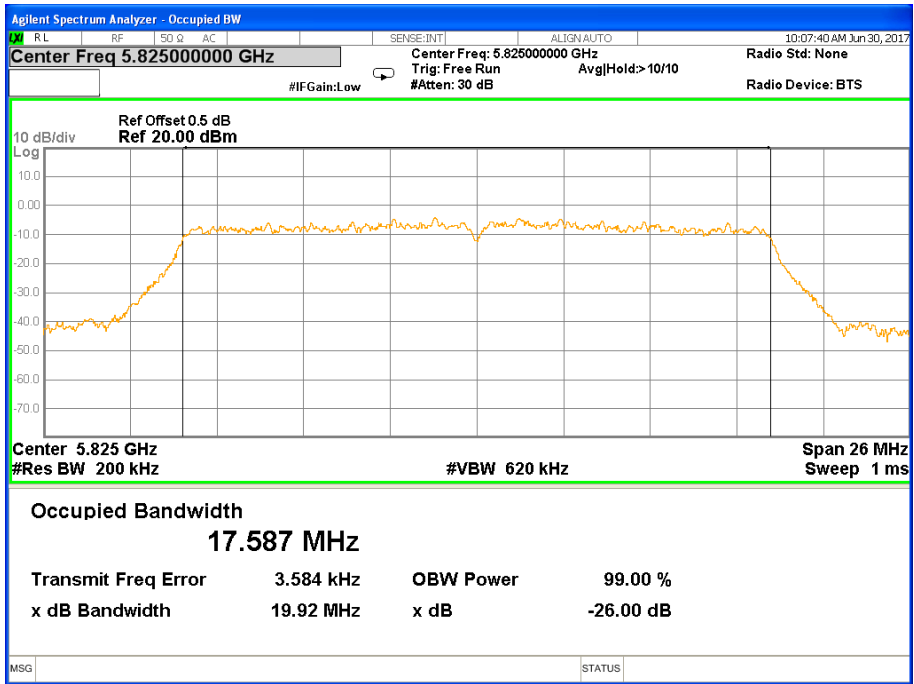

26 dB & 99% Bandwidth 802.11ac(HT20) Channel 165