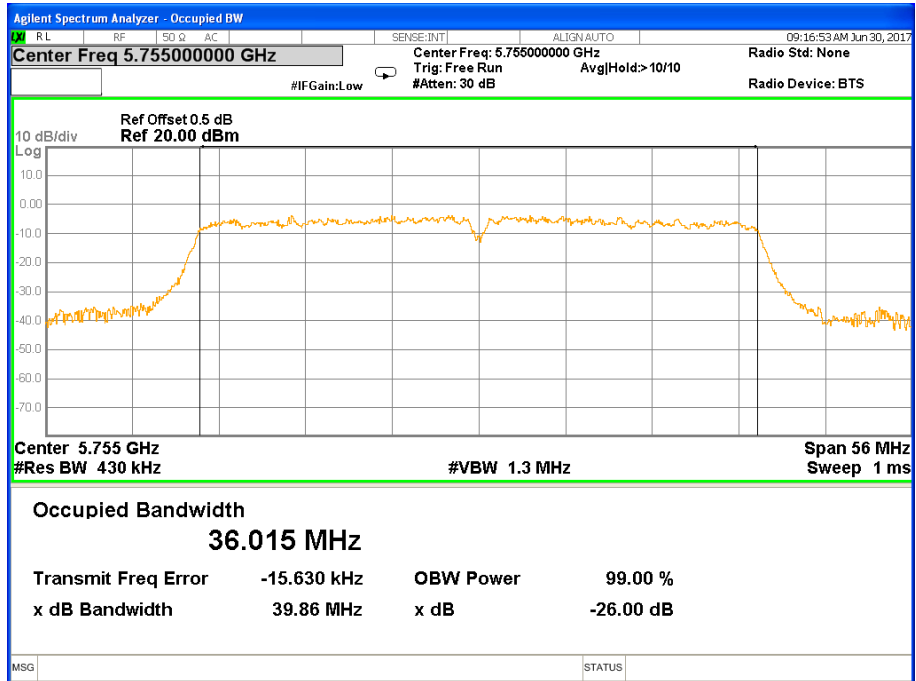

Band IV (5.725-5.850GHz) 802.11n(HT40) 26 dB &99% Bandwidth
26 dB &99% Bandwidth 802.11n(HT40) Channel 151