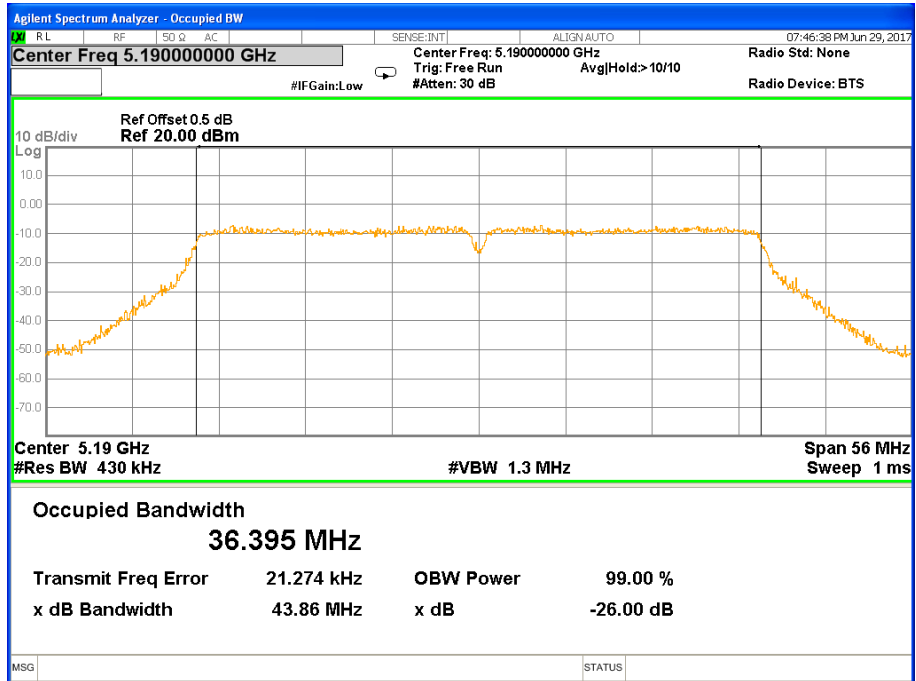

Band I (5.150-5.250GHz) 802.11n(HT40) 26 dB &99% Bandwidth
26 dB &99% Bandwidth 802.11ac(HT40) Channel 38