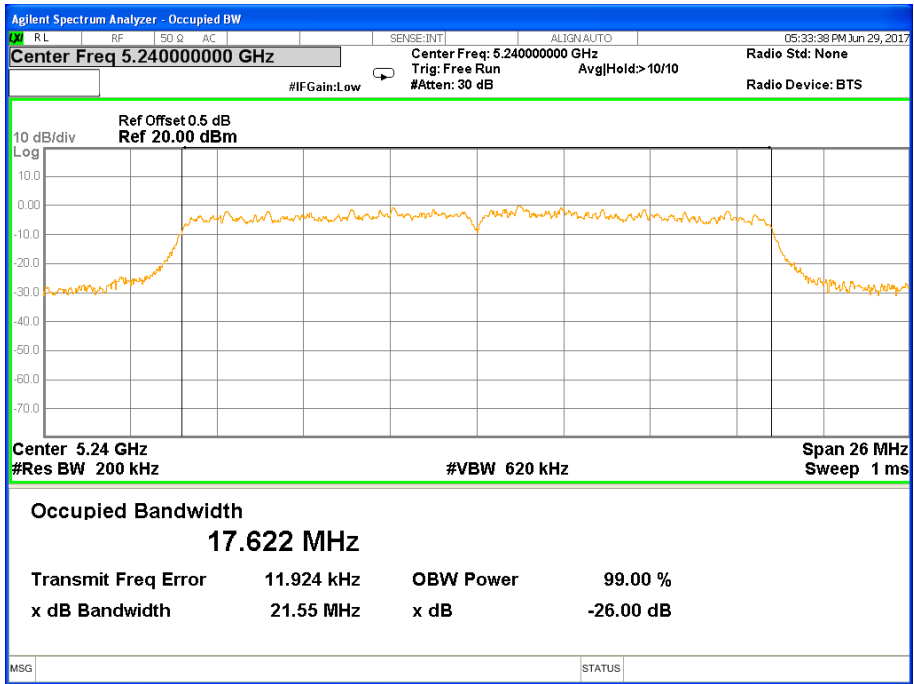

26 dB & 99% Bandwidth 802.11ac(HT20) Channel 48