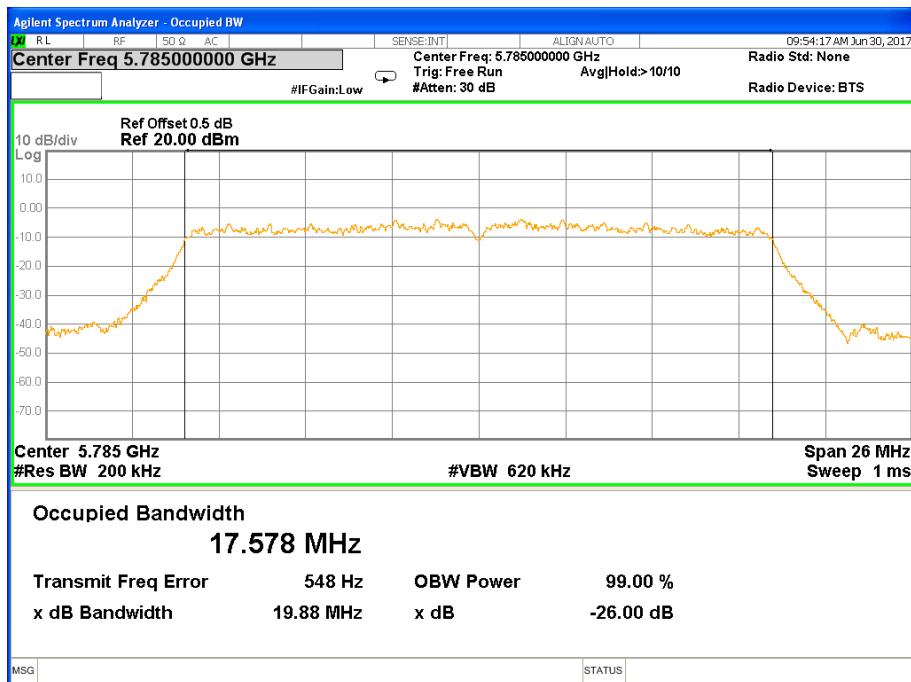

26 dB &99% Bandwidth 802.11n(HT20) Channel 157