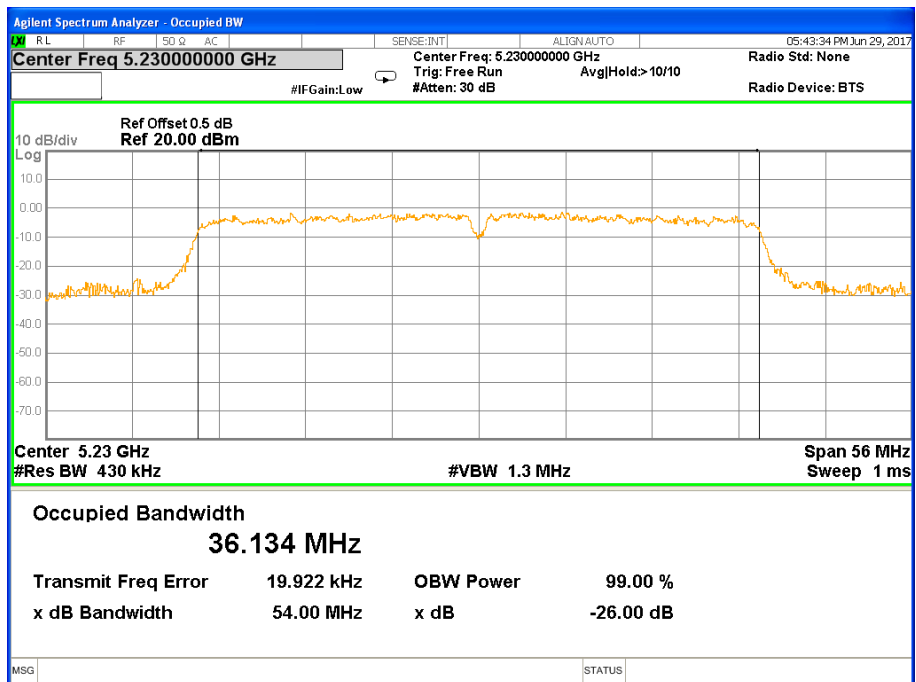

26 dB &99% Bandwidth 802.11ac(HT40) Channel 46