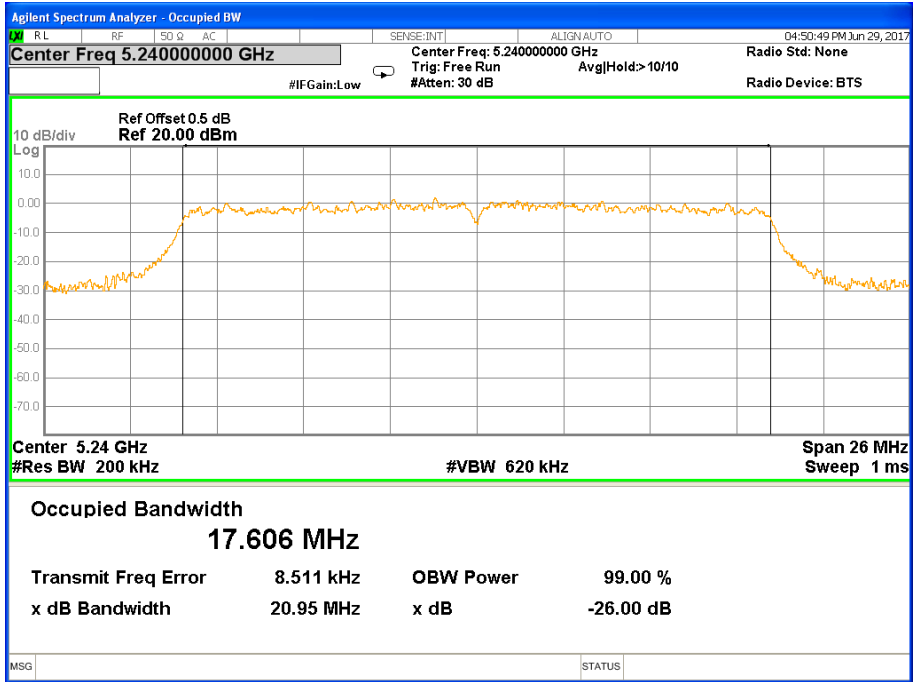

26 dB & 99% Bandwidth 802.11n(HT20) Channel 48