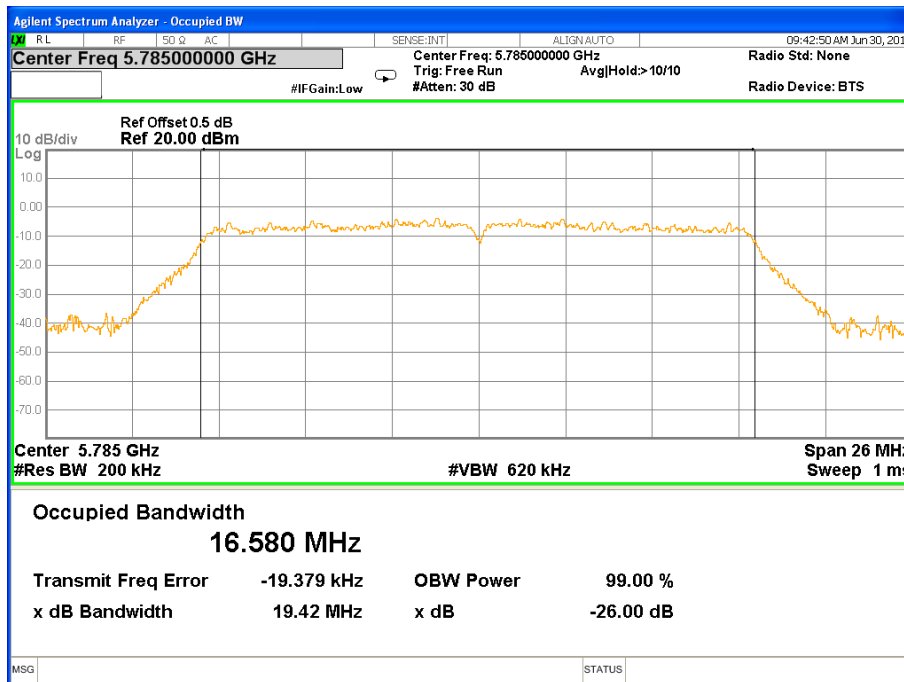

26 dB &99% Bandwidth 802.11a Channel 157