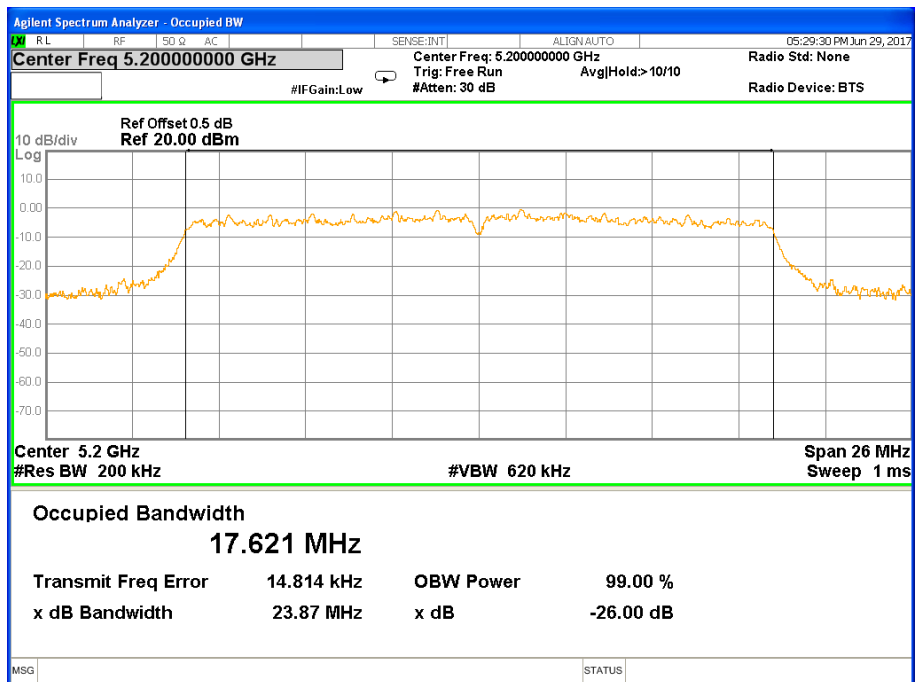

26 dB &99% Bandwidth 802.11ac(HT20) Channel 40