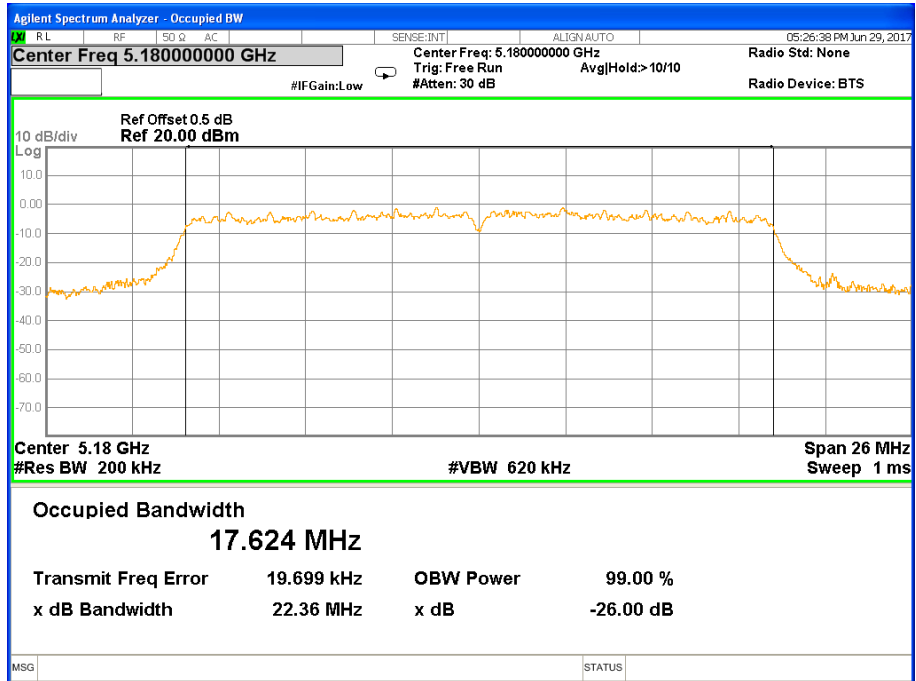

Band I (5.150-5.250GHz) 802.11ac(HT20) 26 dB &99% Bandwidth
26 dB &99% Bandwidth 802.11ac(HT20) Channel 36