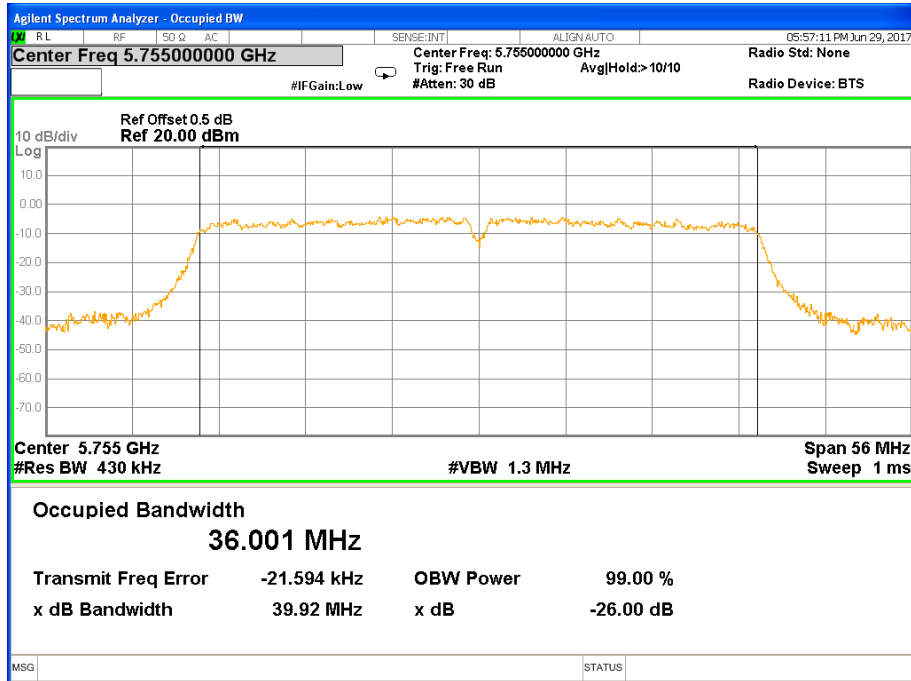

Band IV (5.725-5.850GHz) 802.11ac(HT40) 26 dB &99% Bandwidth
26 dB &99% Bandwidth 802.11ac(HT40) Channel 151