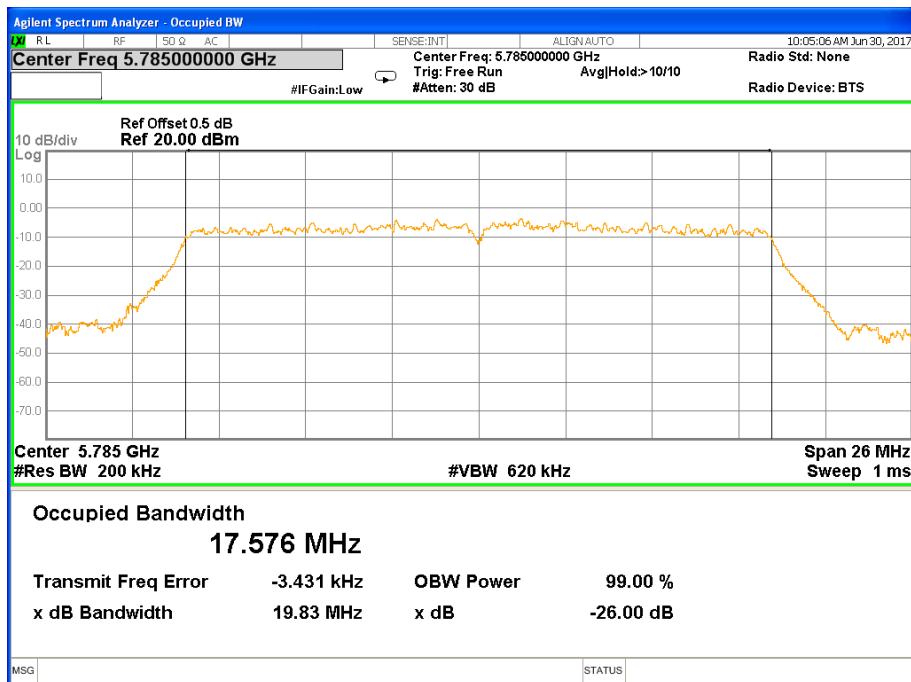

26 dB &99% Bandwidth 802.11ac(HT20) Channel 157