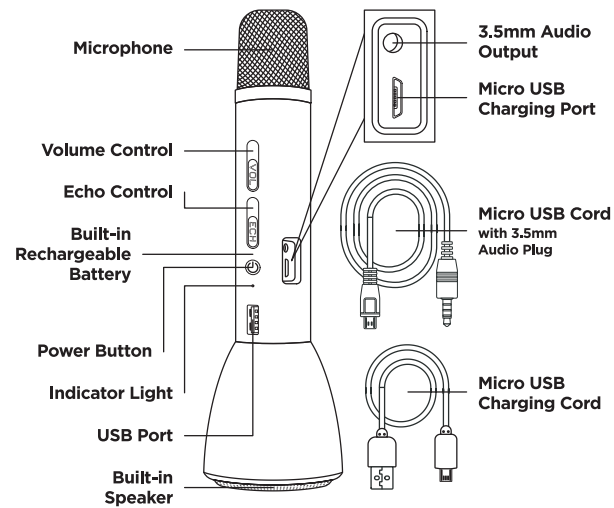

Karaoke Microphone

Product Instruction Manual
Please read carefully prior to use.

Includes USB
charging cable
and 3.5mm
mini-plug cable

Built-in volume control
and echo effects

Please call customer
service at **1-800-254-0111**
with any questions

Features

- Sing along with all your favorite tunes
- 2 in 1 microphone speaker
- Works with any Bluetooth® device
- USB rechargeable battery
- Volume control with echo mode

Charging Instructions

1. Connect micro USB charging cord (included) to microphone and USB power source such as USB wall plug or computer (not included).
2. Indicator light will illuminate red and will flash while charging. Charging is complete once the indicator light turns off. Allow 2 hours to charge completely.
3. Microphone will power off automatically when low on battery power.

Operating Instructions

1. Press power button to turn on. Indicator light will illuminate blue and speaker will sound.
2. Connect directly to smartphone, tablet, or computer using the micro USB cord with 3.5mm audio plug. Connect micro USB plug to microphone and 3.5mm audio plug to smartphone, tablet, or computer.
3. Connect wirelessly with Bluetooth® enabled devices.
4. Enter Bluetooth® settings on device.
5. Search for KARAOKE MICROPHONE and connect.
6. Speaker will sound indicating your device is paired.
7. Device will reconnect automatically after pairing successfully the first time.
8. Disconnect completely in settings on your mobile device.

Specifications

Wireless: Bluetooth® 4.0 (Bluetooth® Low Energy)

Wireless Range: 0-30 feet (0-10 meters)

Frequency Range: 100Hz - 10KHz

Battery Capacity: 1500 mAh

Power Input: DC 5V

Microphone Pickup: Capacitance