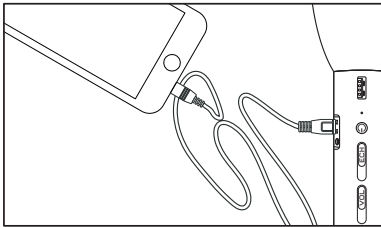

Singing with Microphone

1. Connect to smartphone, tablet, or computer capable of playing music and displaying lyrics wirelessly via Bluetooth® or connect to your device using micro USB cord with 3.5mm audio plug (included).
2. Choose song using music player or favorite karaoke app from the App Store or Google Play and sing along.
3. Adjust music volume on built-in speaker using your device controls. Adjust the microphone volume using the volume control on the microphone itself. Adjust the echo control to add a stadium effect.

*Several free karaoke apps that provide instrumental versions of popular songs are available on the App Store and Google Play (not included).

Recording with Microphone

1. Connect to smartphone, tablet, or computer capable of playing music and displaying lyrics using the micro USB cord with 3.5mm audio plug (included).
2. Connect headphones (not included) to 3.5mm audio output on microphone for better quality recordings and results.
3. Select song and record performance using your favorite karaoke app (not included).

*Recordings can only be made while microphone is connected directly to device using the micro USB cord with 3.5mm audio plug (included). Recordings are not supported when connected wirelessly. Wireless function is disabled when connected via micro USB cord.