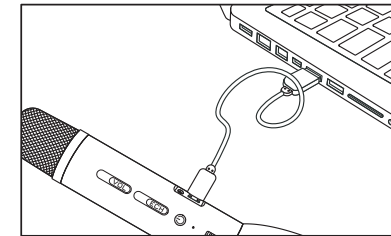

Features

- Sing along with all your favorite tunes
- 2 in 1 microphone speaker
- Works with any Bluetooth® device
- USB rechargeable battery
- Volume control with echo mode

Charging Instructions

1. Connect micro USB charging cord (included) to microphone and USB power source such as USB wall plug or computer (not included).
2. Indicator light will illuminate red and will flash while charging. Charging is complete once the indicator light turns off. Allow 2 hours to charge completely.
3. Microphone will power off automatically when low on battery power.

Operating Instructions

1. Press power button to turn on. Indicator light will illuminate blue and speaker will sound.
2. Connect directly to smartphone, tablet, or computer using the micro USB cord with 3.5mm audio plug. Connect micro USB plug to microphone and 3.5mm audio plug to smartphone, tablet, or computer.
3. Connect wirelessly with Bluetooth® enabled devices.
4. Enter Bluetooth® settings on device.
5. Search for KARAOKE MICROPHONE and connect.
6. Speaker will sound indicating your device is paired.
7. Device will reconnect automatically after pairing successfully the first time.
8. Disconnect completely in settings on your mobile device.