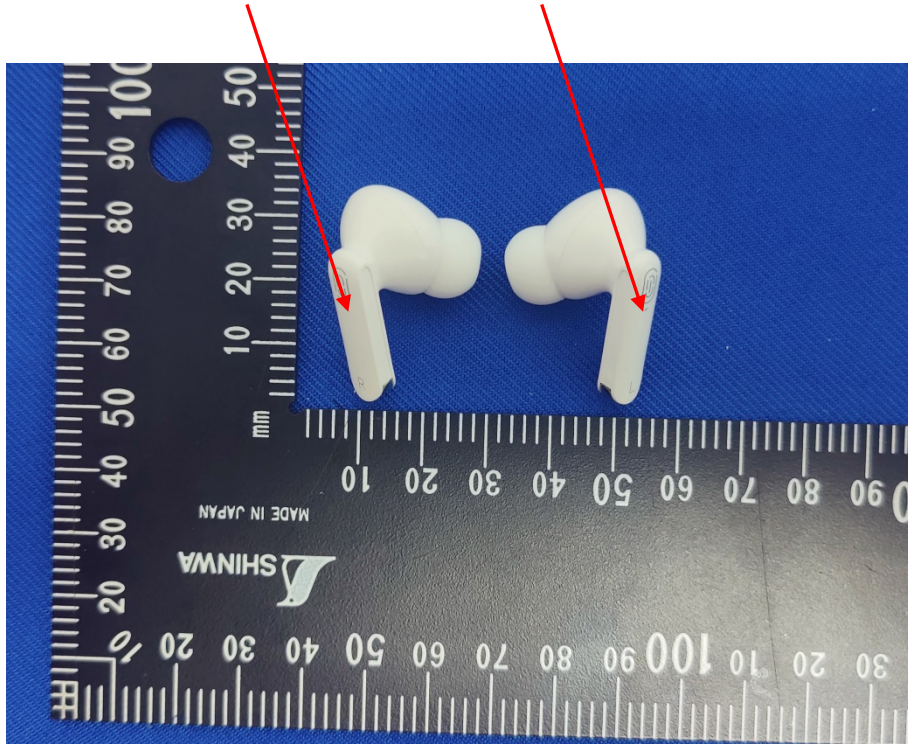

Label Location On EUT

Label

FCC ID: 2AMG5-STG-6870-KB