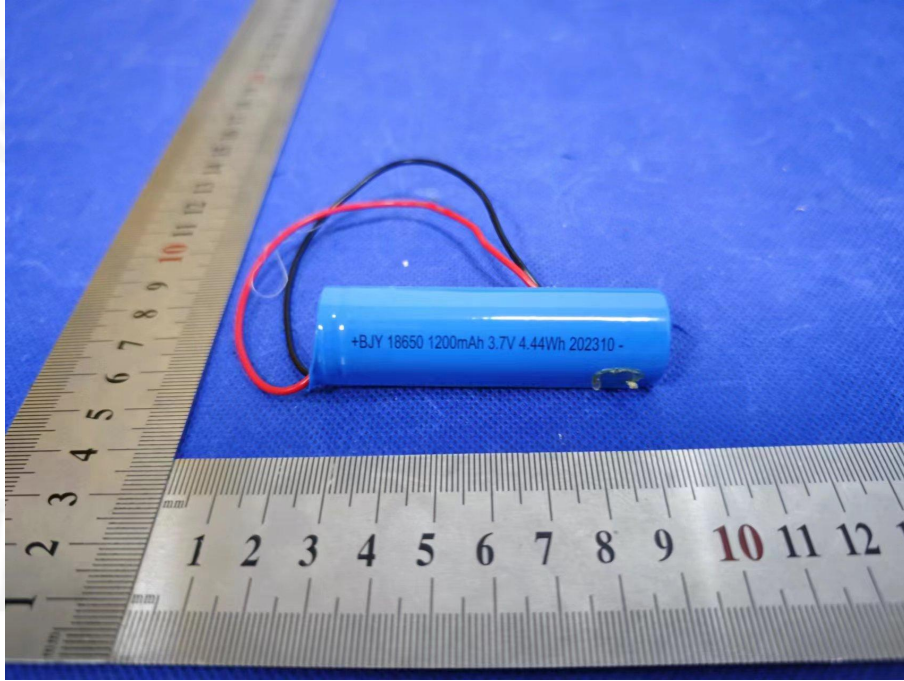

EUT PHOTO(Internal Photos)

Product name: XL LED PARTY SPEAKER

Model: DT-6969-KB

***** END OF REPORT *****