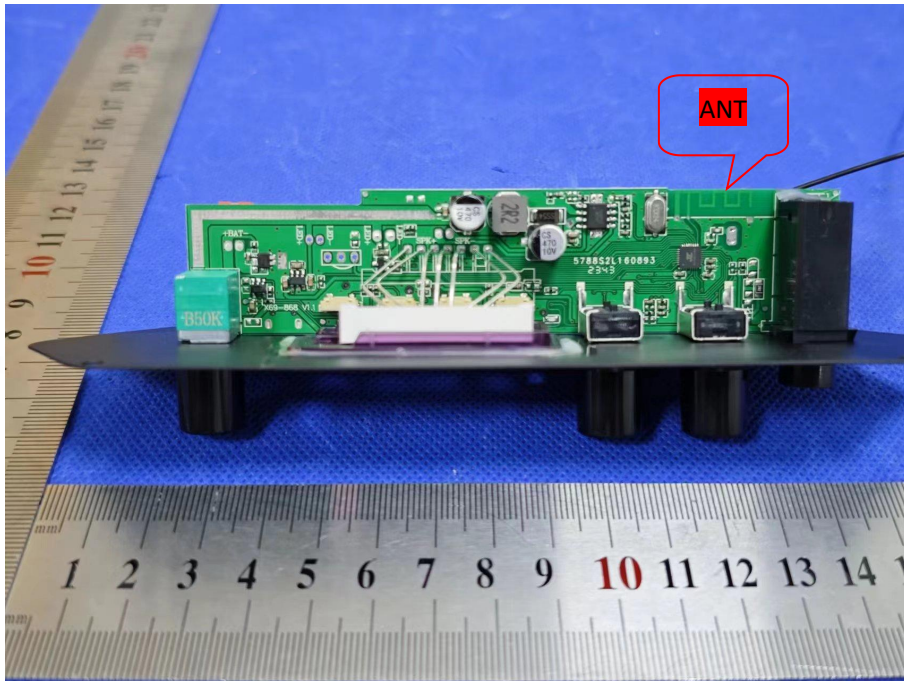

EUT PHOTO(Internal Photos)

Product name: XL LED PARTY SPEAKER

Model: DT-6969-KB

***** END OF REPORT *****