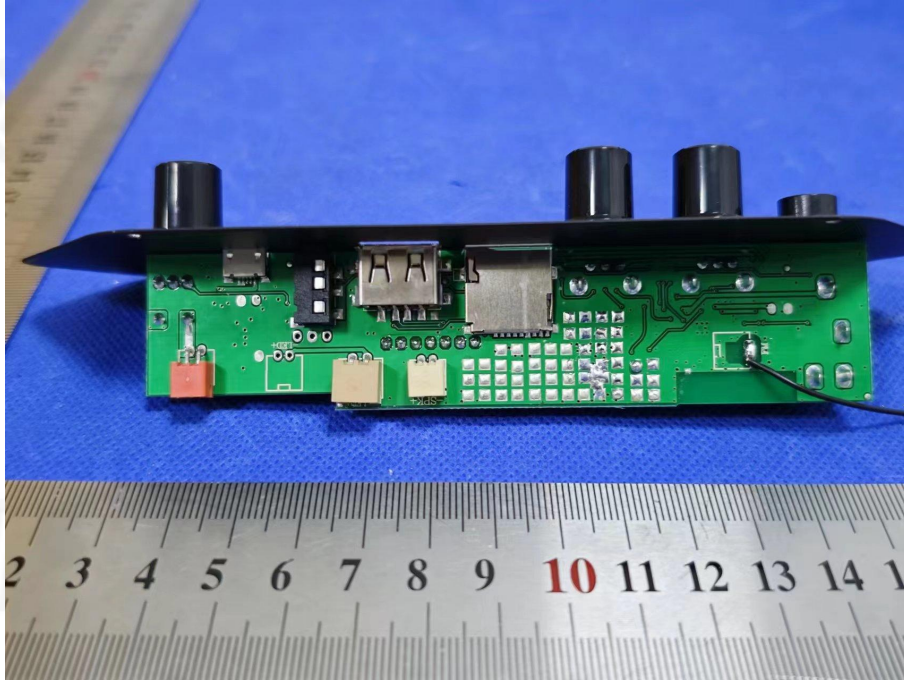

EUT PHOTO(Internal Photos)

Product name: XL LED PARTY SPEAKER

Model: DT-6969-KB

***** END OF REPORT *****