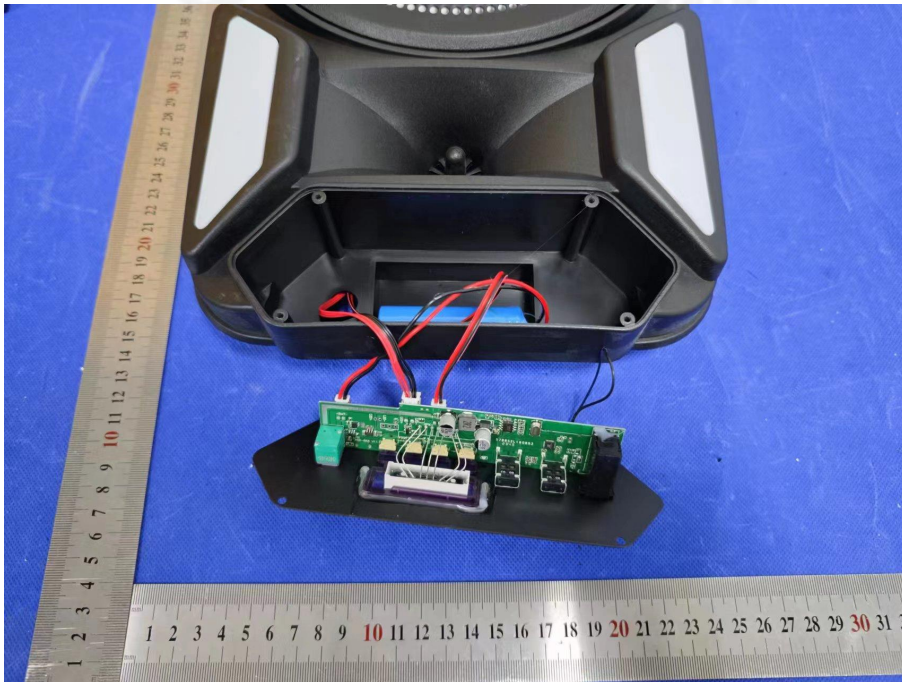

EUT PHOTO(Internal Photos)

Product name: XL LED PARTY SPEAKER

Model: DT-6969-KB

***** END OF REPORT *****