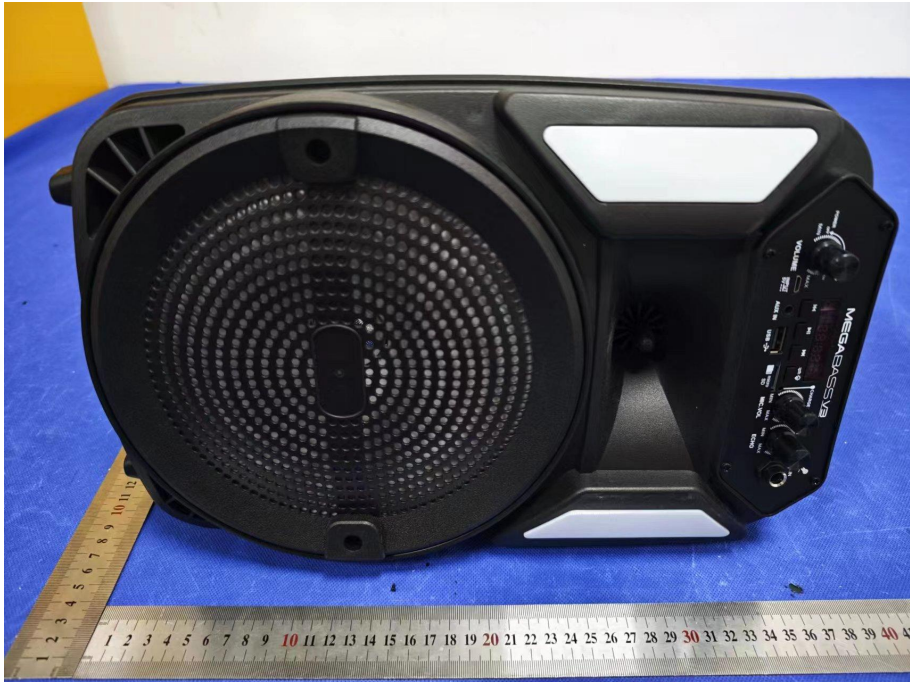

## EUT PHOTO(External Photos)

**Product name: XL LED PARTY SPEAKER**

Model: DT-6969-KB

\*\*\*\*\* END OF REPORT \*\*\*\*\*