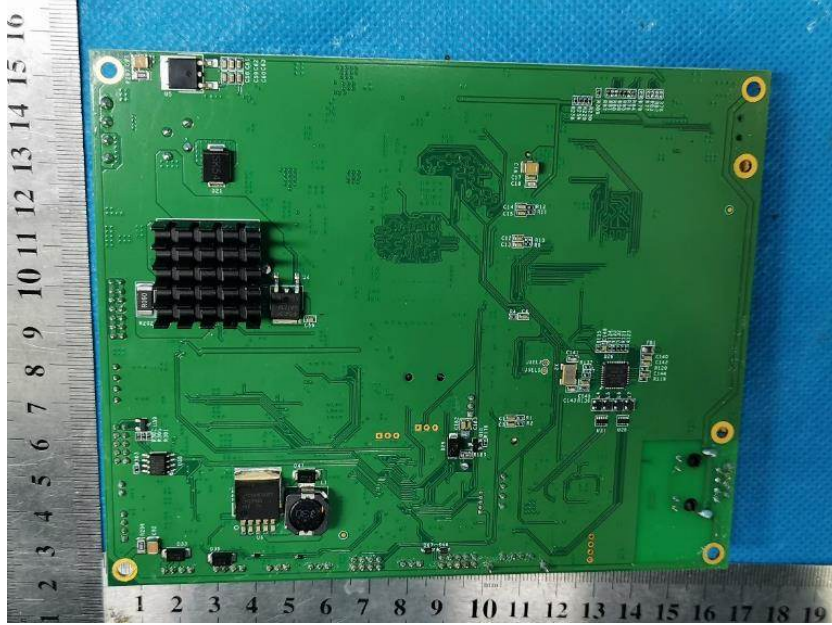

China

Internal Photos Documentation

Manufacturer: Shining3D Tech Co.,Ltd
Product: 3D Printer
Model: AccuFab-L4K
FCC ID: 2AMG4-L4DL4KB

China

Page 28 of 32

Internal Photos Documentation

Manufacturer: Shining3D Tech Co.,Ltd
Product: 3D Printer
Model: AccuFab-L4K
FCC ID: 2AMG4-L4DL4KB

China

Internal Photos Documentation

Manufacturer: Shining3D Tech Co.,Ltd
Product: 3D Printer
Model: AccuFab-L4K
FCC ID: 2AMG4-L4DL4KB

China

Internal Photos Documentation

Manufacturer: Shining3D Tech Co.,Ltd
Product: 3D Printer
Model: AccuFab-L4K
FCC ID: 2AMG4-L4DL4KB

China

Internal Photos Documentation

Manufacturer: Shining3D Tech Co.,Ltd
Product: 3D Printer
Model: AccuFab-L4K
FCC ID: 2AMG4-L4DL4KB

power supply circuit 2#

China

Internal Photos Documentation

Manufacturer: Shining3D Tech Co.,Ltd
Product: 3D Printer
Model: AccuFab-L4K
FCC ID: 2AMG4-L4DL4KB