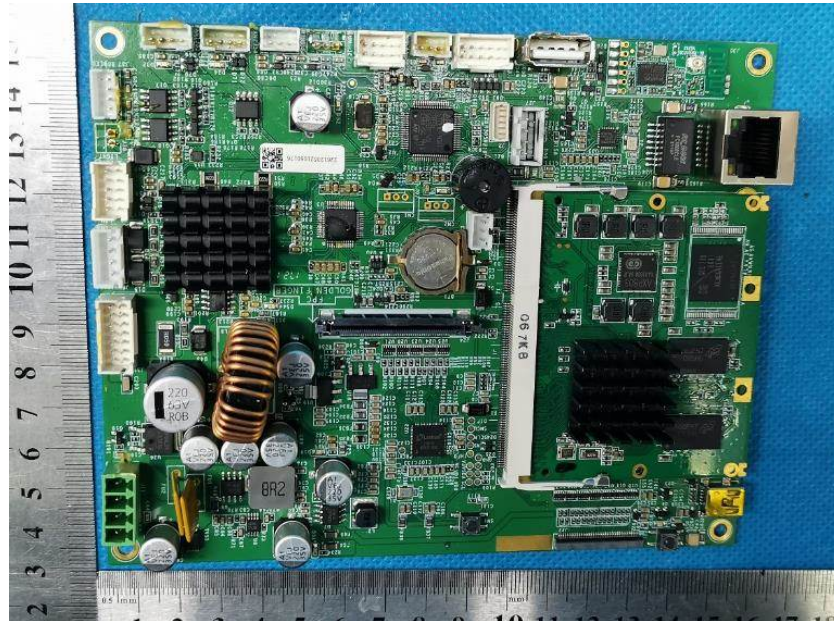

China

Internal Photos Documentation

Manufacturer: Shining3D Tech Co.,Ltd
Product: 3D Printer
Model: AccuFab-L4K
FCC ID: 2AMG4-L4DL4KB

China

Internal Photos Documentation

Manufacturer: Shining3D Tech Co.,Ltd
Product: 3D Printer
Model: AccuFab-L4K
FCC ID: 2AMG4-L4DL4KB

China

Internal Photos Documentation

Manufacturer: Shining3D Tech Co.,Ltd
Product: 3D Printer
Model: AccuFab-L4K
FCC ID: 2AMG4-L4DL4KB

China

Page 28 of 32

Internal Photos Documentation

Manufacturer: Shining3D Tech Co.,Ltd
Product: 3D Printer
Model: AccuFab-L4K
FCC ID: 2AMG4-L4DL4KB