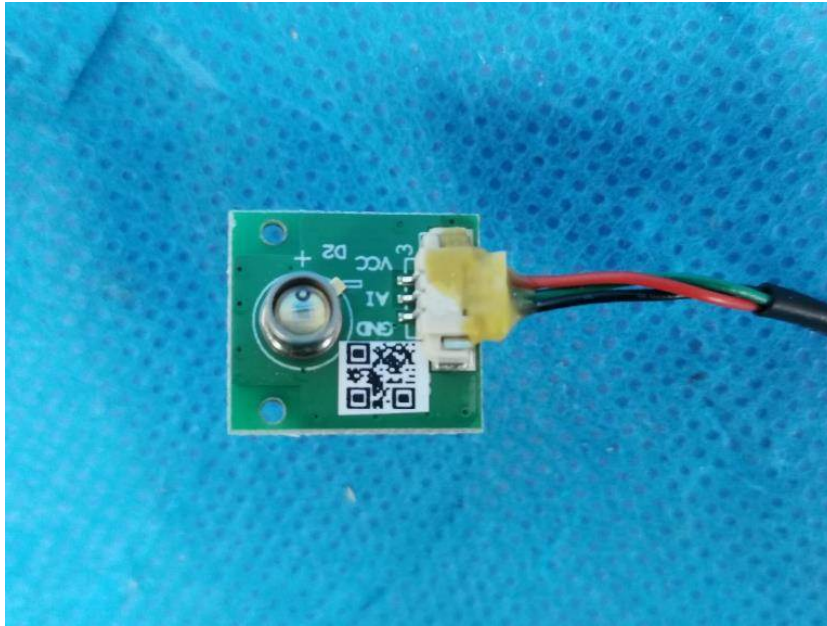

China

Internal Photos Documentation

Manufacturer: Shining3D Tech Co.,Ltd
Product: 3D Printer
Model: AccuFab-L4K
FCC ID: 2AMG4-L4DL4KB

China

Internal Photos Documentation

Manufacturer: Shining3D Tech Co.,Ltd
Product: 3D Printer
Model: AccuFab-L4K
FCC ID: 2AMG4-L4DL4KB