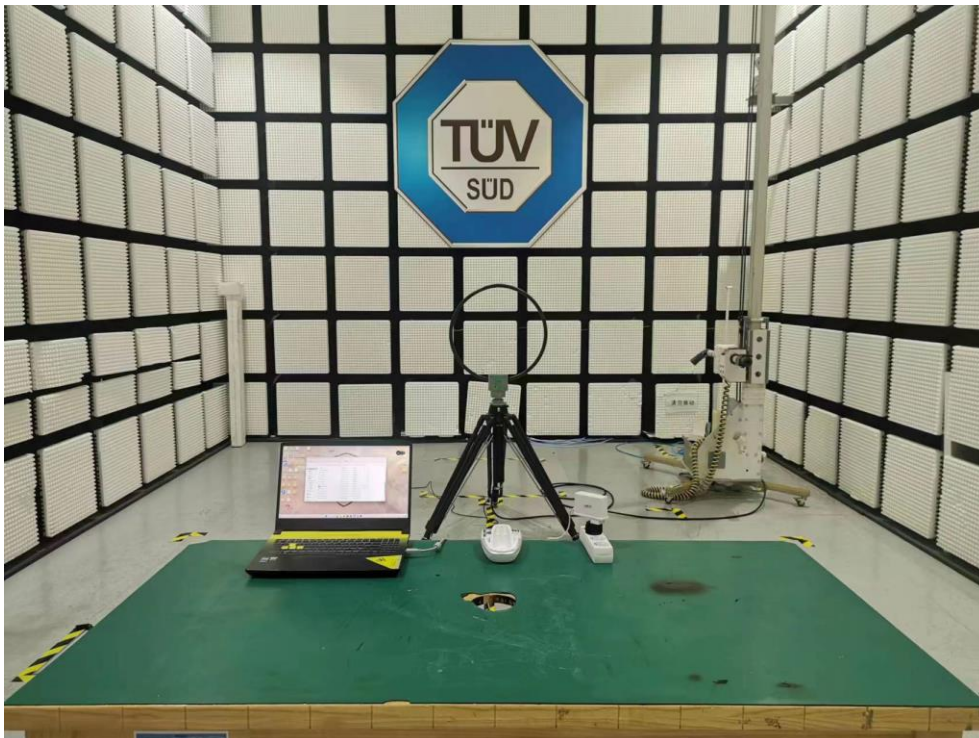

PHOTOGRAPHS OF TEST SET UP

Field Strength and Harmonics Test Setup

Radiated Emission Setup
9kHz ~ 30MHz

30MHz ~ 1GHz

1GHz ~ 18GHz

18GHz ~ 40GHz

Conducted emission Test Setup