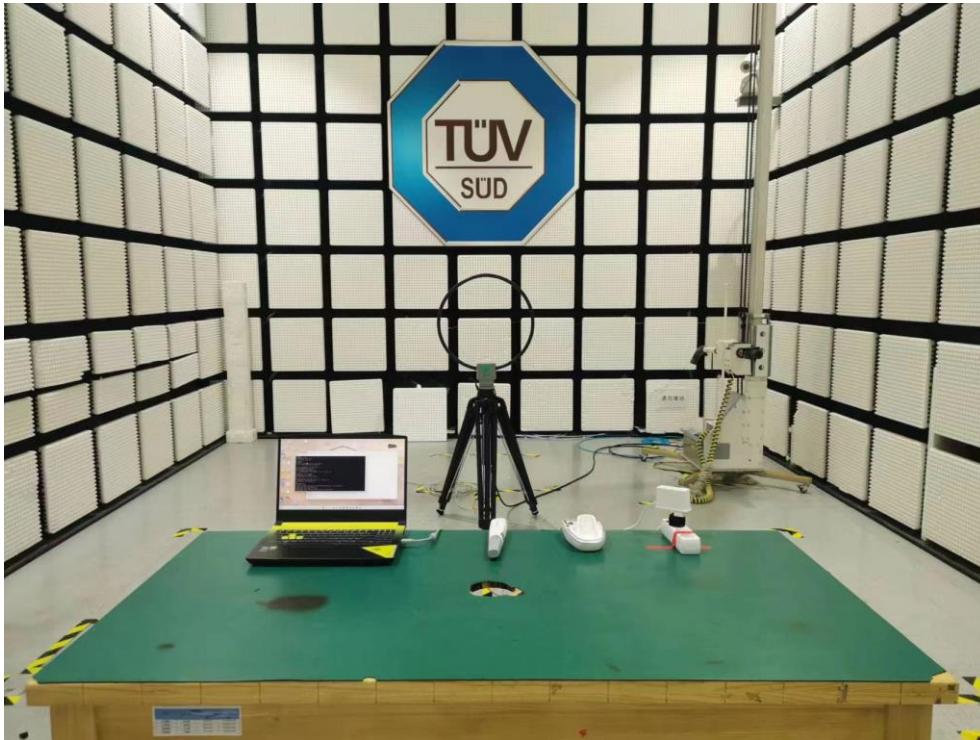

PHOTOGRAPHS OF TEST SET UP

Field Strength and Harmonics Test Setup

Radiated Emission Setup
9kHz ~ 30MHz

30MHz ~ 1GHz

1GHz ~ 18GHz

18GHz ~ 40GHz