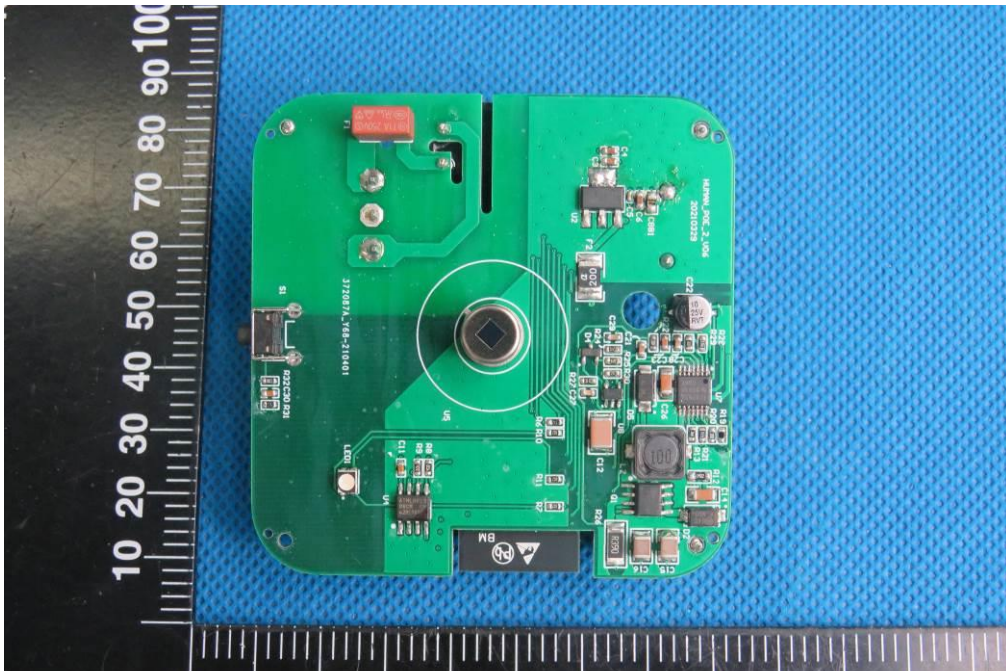

Product Name: Wireless Motion Sensor

Test Model No.: MS1P

## EUT Constructional Details Internal Photo

Fig.1

Fig.2

Fig.3

Fig.4

Fig.5

Fig.6

Fig.7