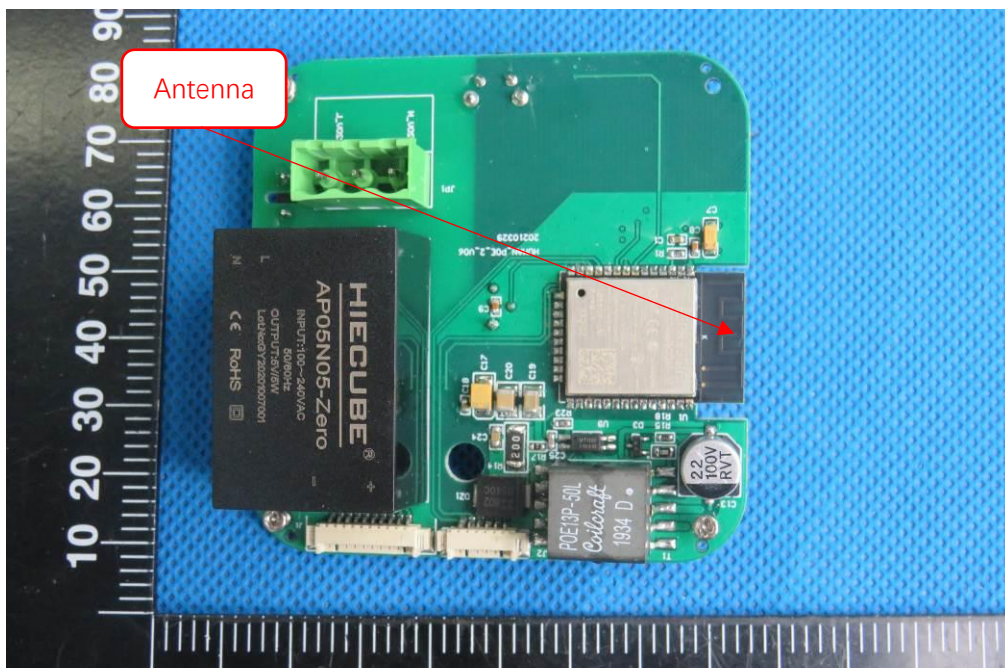

Product Name: Wireless Motion Sensor

Test Model No.: MS1P

## EUT Constructional Details Internal Photo

Fig.1

Fig.2

Fig.3

Fig.4

Fig.5

Fig.6

Fig.7