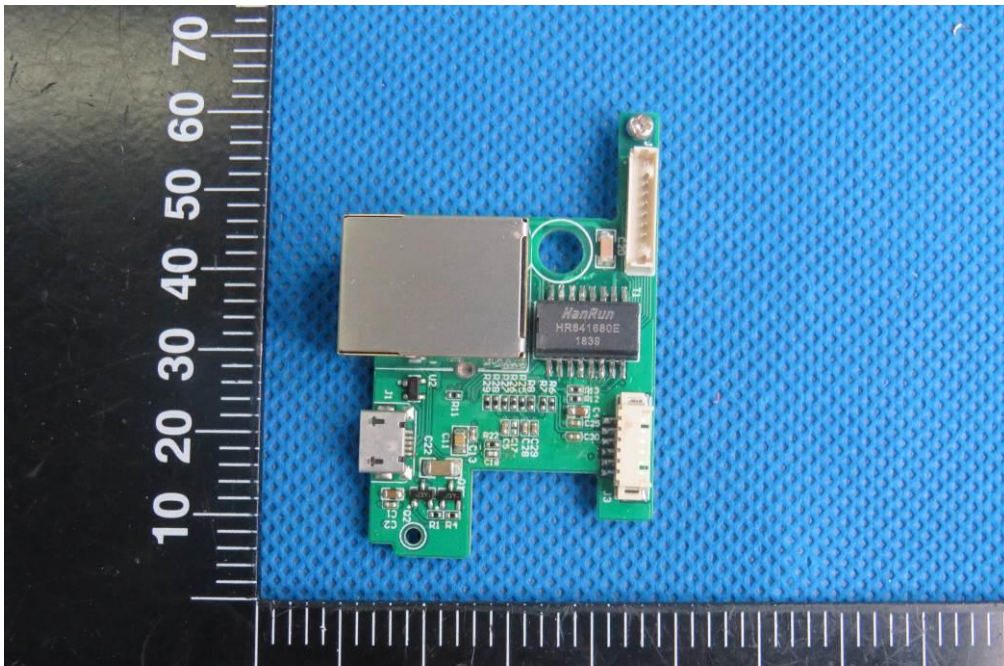

Product Name: Wireless Motion Sensor

Test Model No.: MS1P

## EUT Constructional Details Internal Photo

Fig.1

Fig.2

Fig.3

Fig.4

Fig.5

Fig.6

Fig.7