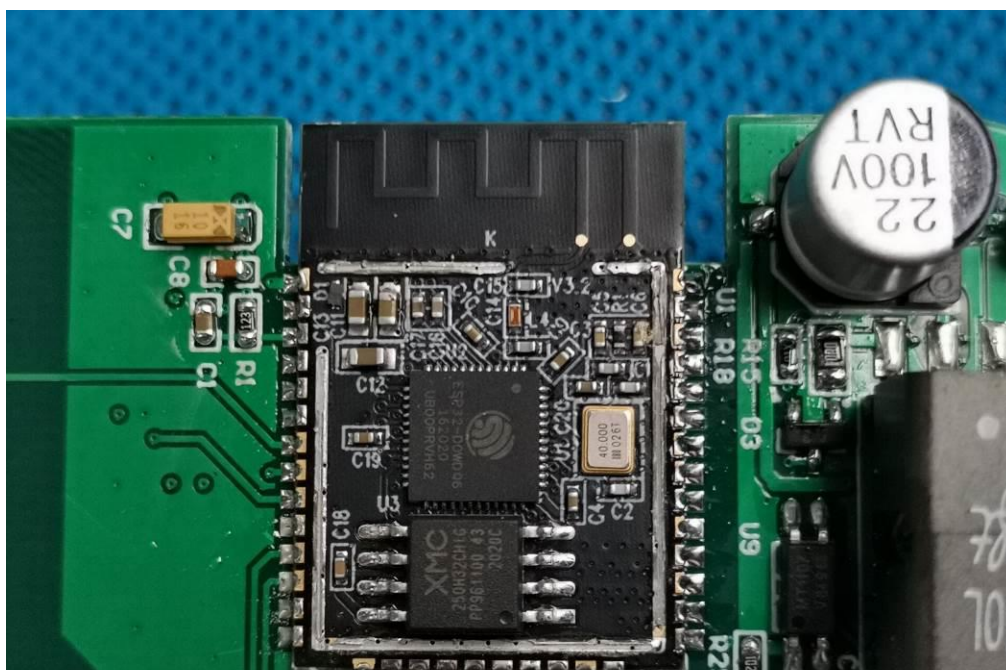

Product Name: Wireless Motion Sensor

Test Model No.: MS1P

## EUT Constructional Details Internal Photo

Fig.1

Fig.2

Fig.3

Fig.4

Fig.5

Fig.6

Fig.7