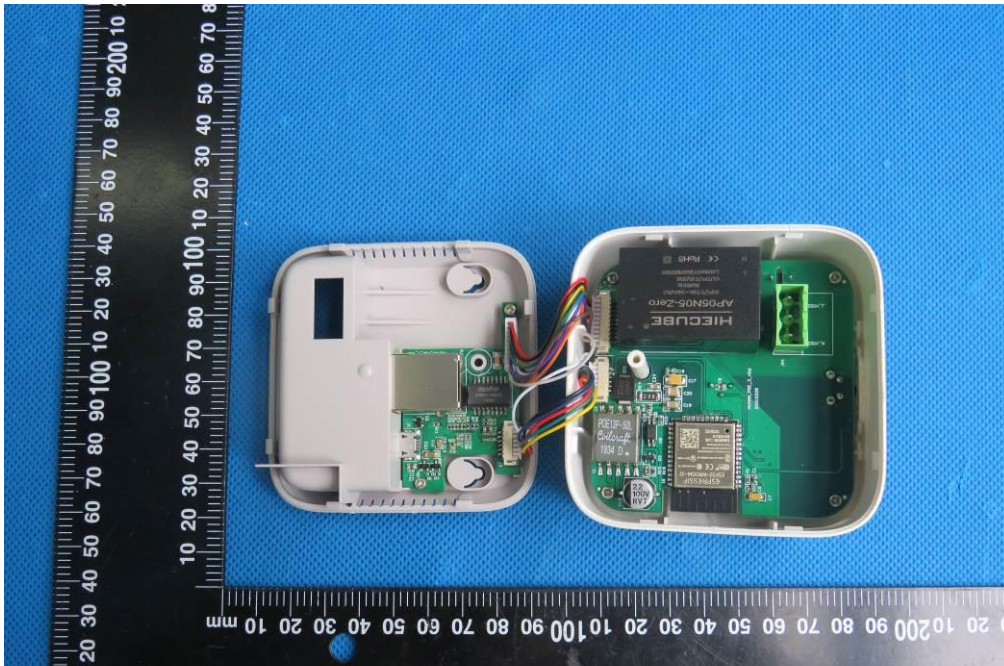

Product Name: Wireless Motion Sensor

Test Model No.: MS1P

## EUT Constructional Details Internal Photo

Fig.1

Fig.2

Fig.3

Fig.4

Fig.5

Fig.6

Fig.7