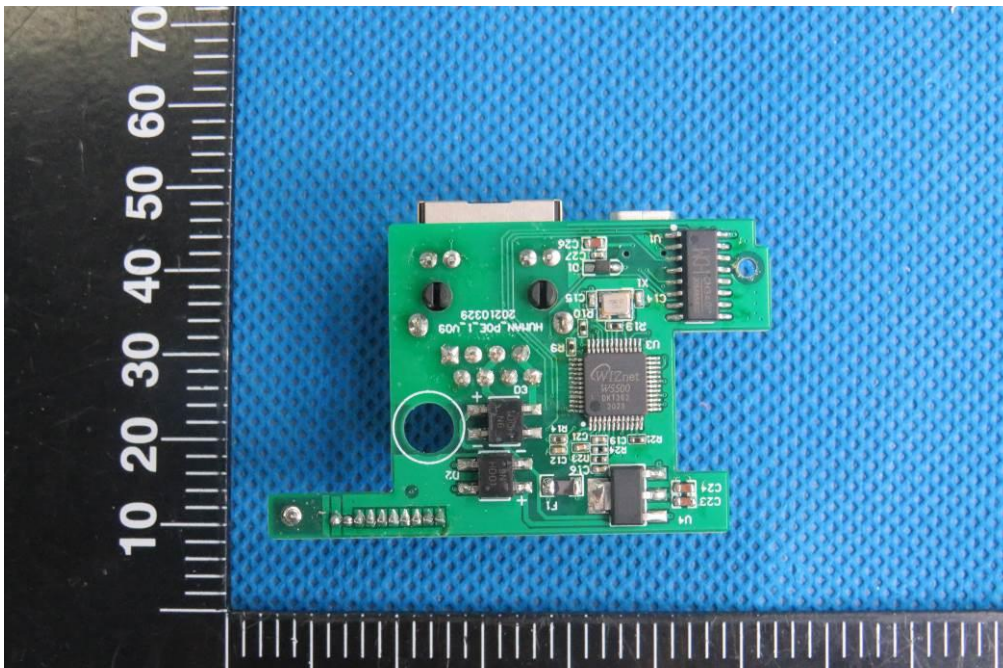

Product Name: Wireless Motion Sensor

Test Model No.: MS1P

## EUT Constructional Details Internal Photo

Fig.1

Fig.2

Fig.3

Fig.4

Fig.5

Fig.6

Fig.7