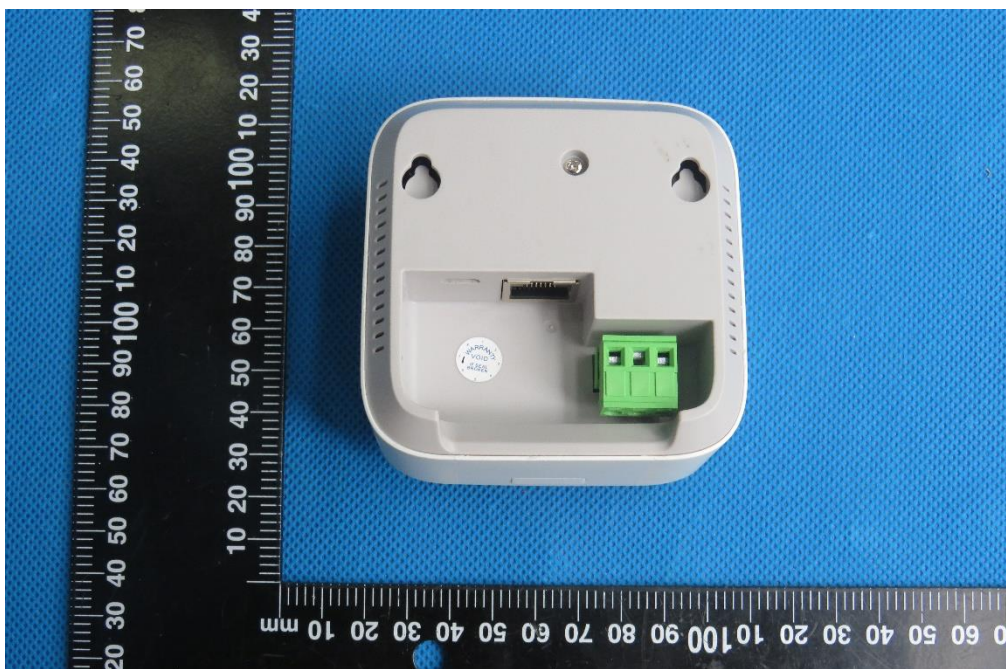

Product Name: Wireless Motion Sensor

Test Model No.: MS1P

EUT Constructional Details

External Photo

Fig.1

Fig.2

Fig.3

Fig.4