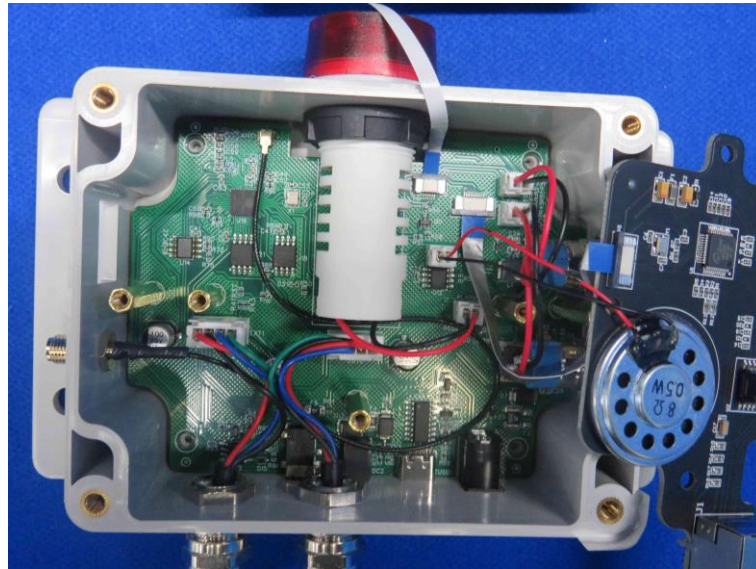

Product Name: Leak Detector

Model No.: LD1-AETH2L

EUT Constructional Details

Internal Photo

-----End-----