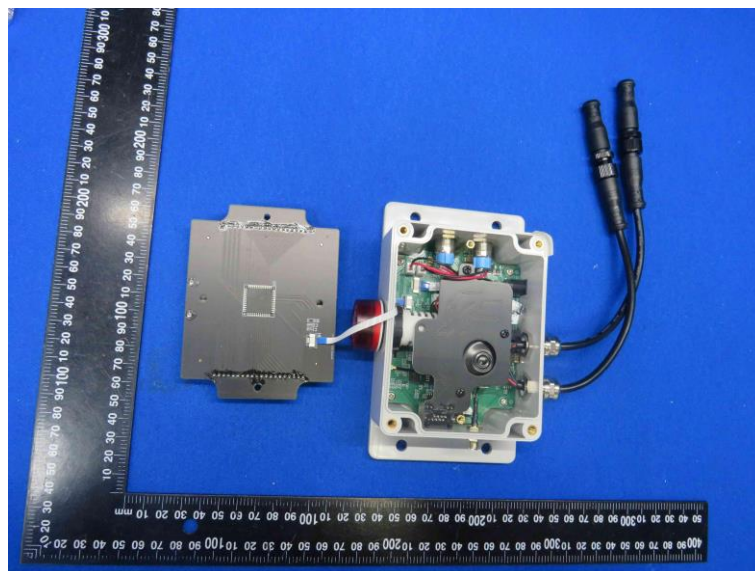

Product Name: Leak Detector

Model No.: LD1-AETH2L

EUT Constructional Details

Internal Photo

-----End-----