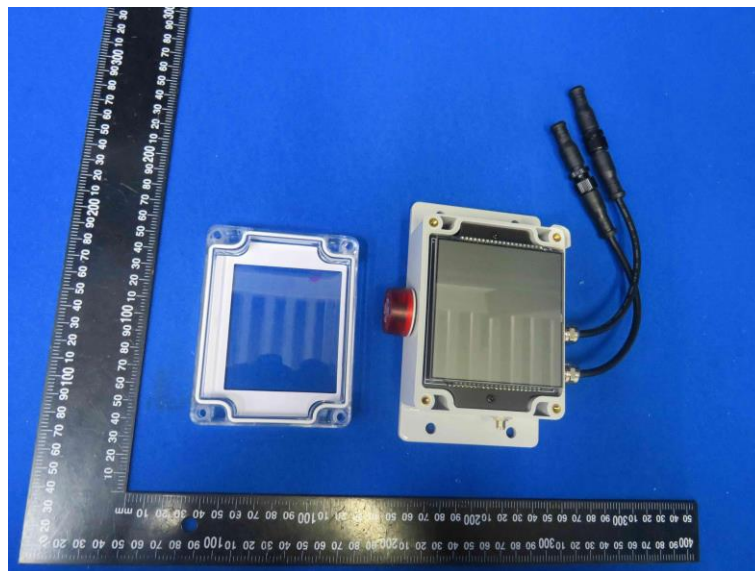

Product Name: Leak Detector

Model No.: LD1-AETH2L

EUT Constructional Details

Internal Photo

-----End-----