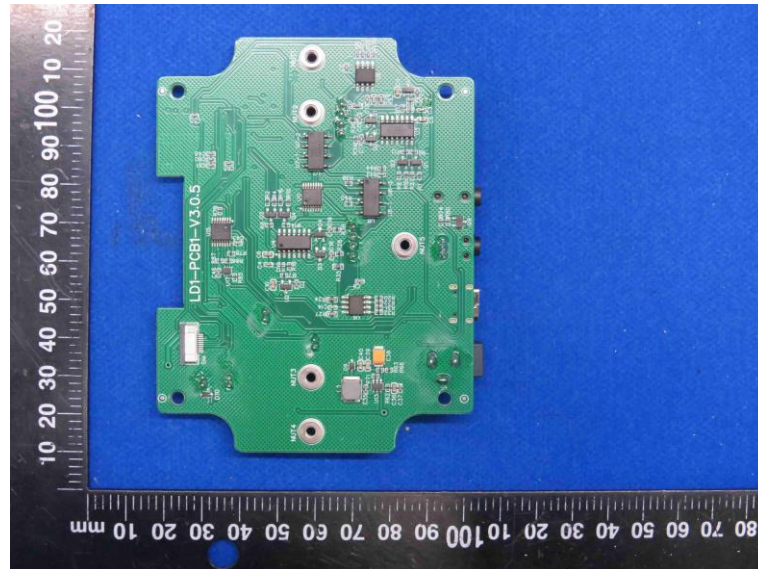

Product Name: Leak Detector

Model No.: LD1-AETH2L

EUT Constructional Details

Internal Photo

-----End-----