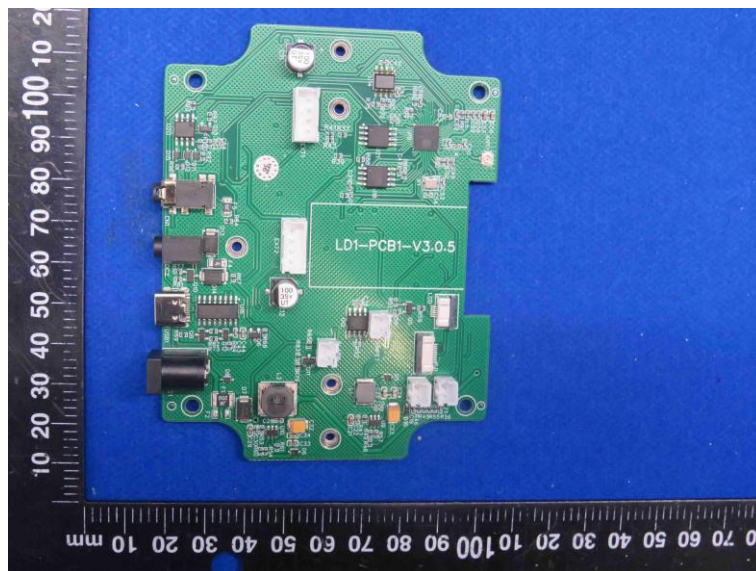

Product Name: Leak Detector

Model No.: LD1-AETH2L

EUT Constructional Details

Internal Photo

-----End-----