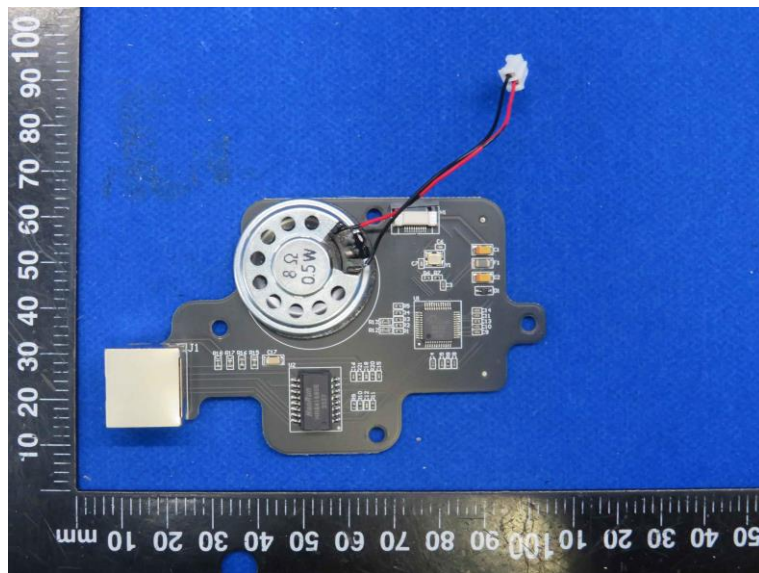

Product Name: Leak Detector

Model No.: LD1-AETH2L

EUT Constructional Details

Internal Photo

-----End-----