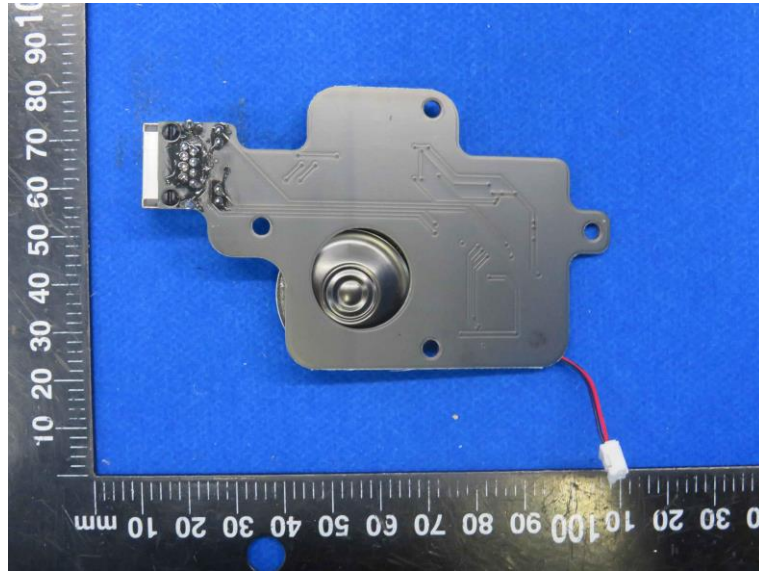

Product Name: Leak Detector

Model No.: LD1-AETH2L

EUT Constructional Details

Internal Photo

-----End-----