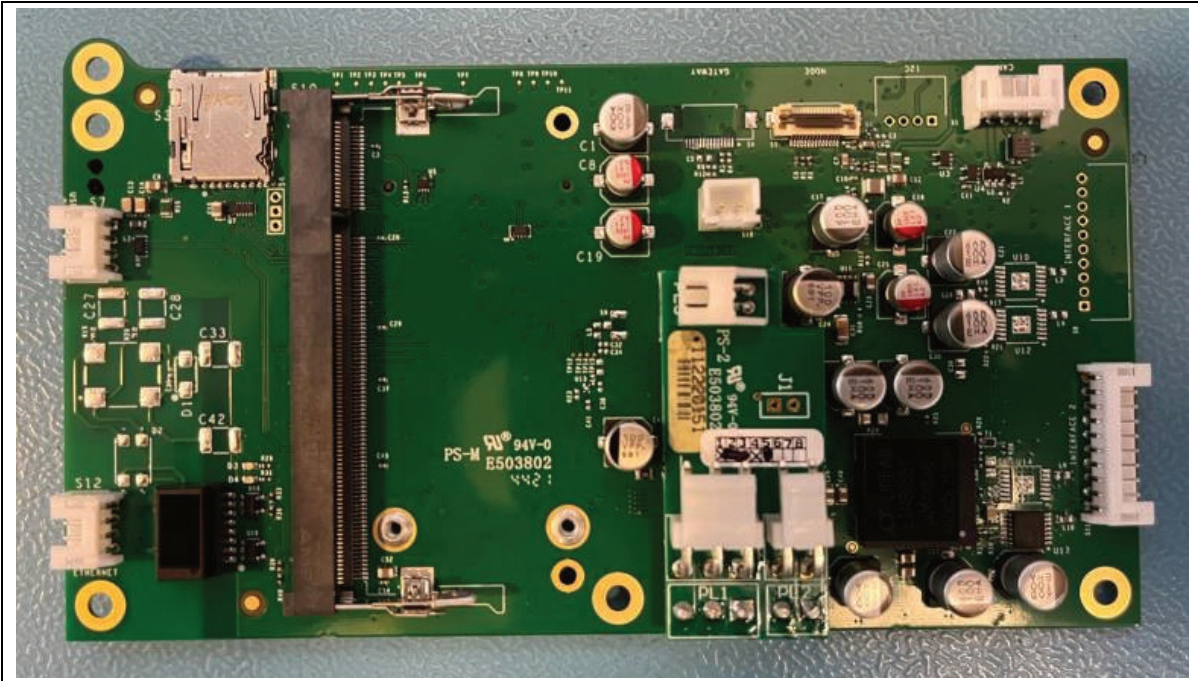

EHFLT (top)

EHFLT (bottom)

FM3Hub.AAG - Bottom

FM3Hub.AAG - Bottom with PLS62-W cellular modem fitted

FM3Hub.AAG - Top

PLS62-W cellular modem

Toradex Colibri iMX7 Dual 1GB Processor module