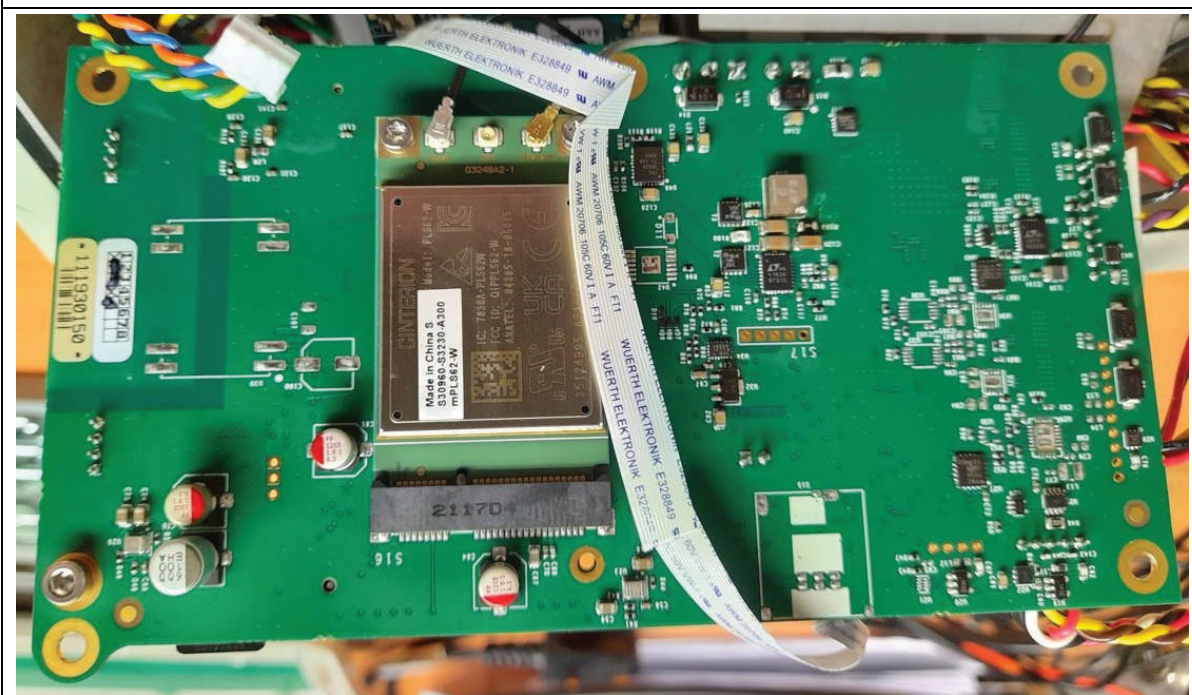

EHFLT (top)

EHFLT (bottom)

FM3Hub.AAG - Bottom

FM3Hub.AAG - Bottom with PLS62-W cellular modem fitted

FM3Hub.AAG - Top

PLS62-W cellular modem

Toradex Colibri iMX7 Dual 1GB Processor module