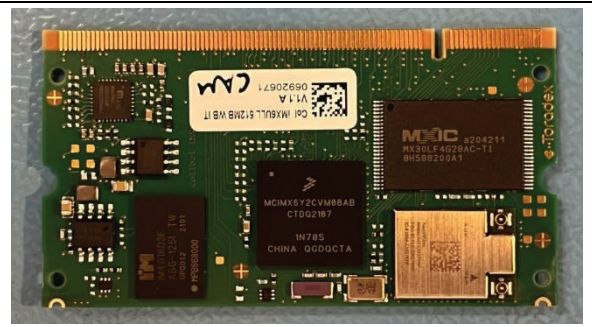

EHFLT (top)

EHFLT (bottom)

FM3Hub.AAG - Bottom

FM3Hub.AAG - Bottom with PLS62-W cellular modem fitted

FM3Hub.AAG - Top

PLS62-W cellular modem

Toradex Colibri iMX7 Dual 1GB Processor module