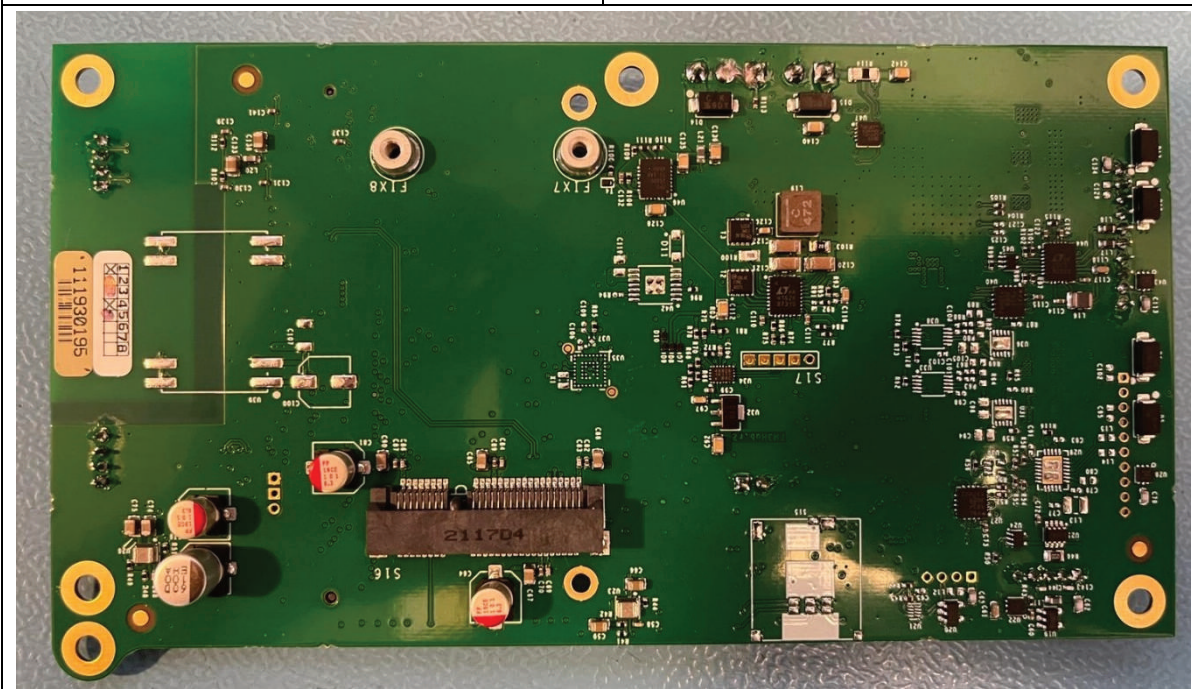

EHFLT (top)

EHFLT (bottom)

FM3Hub.AAG - Bottom

FM3Hub.AAG - Bottom with PLS62-W cellular modem fitted

FM3Hub.AAG - Top

PLS62-W cellular modem

Toradex Colibri iMX7 Dual 1GB Processor module