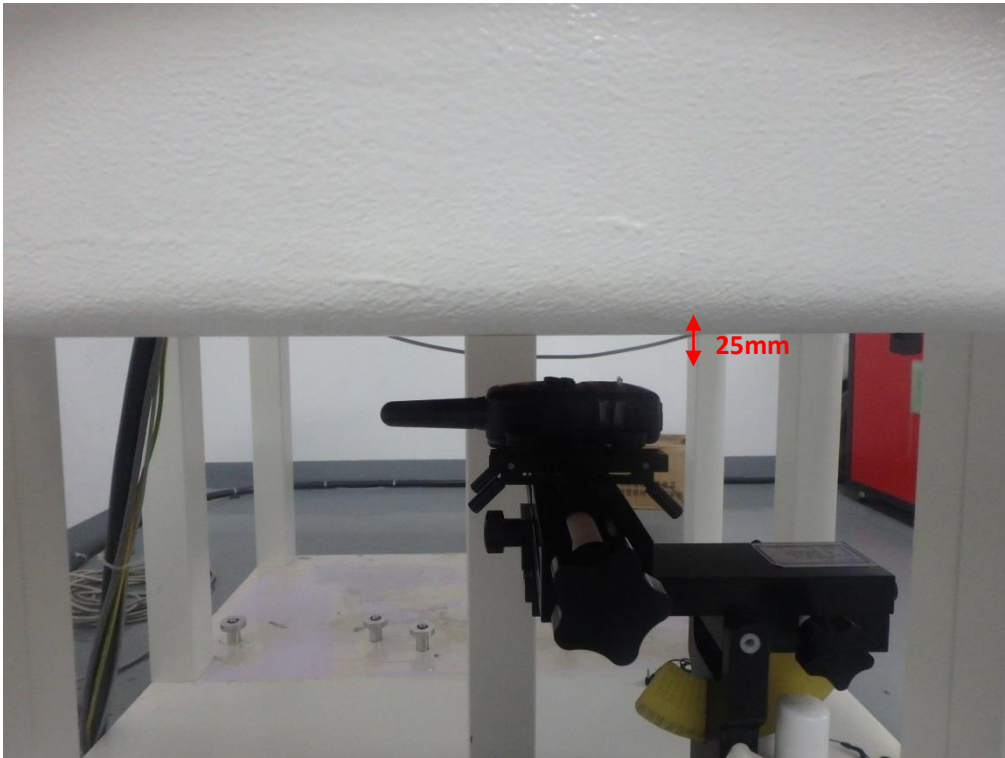

Test Setup Photos

Face Up with 2.5 cm Separation Distance.

Body Back Touch with all accessories

The thickness of EUT is 2.5 cm

DEPTH OF THE LIQUID IN THE PHANTOM—ZOOM IN

Note: The position used in the measurement were according to IEEE 1528-2013