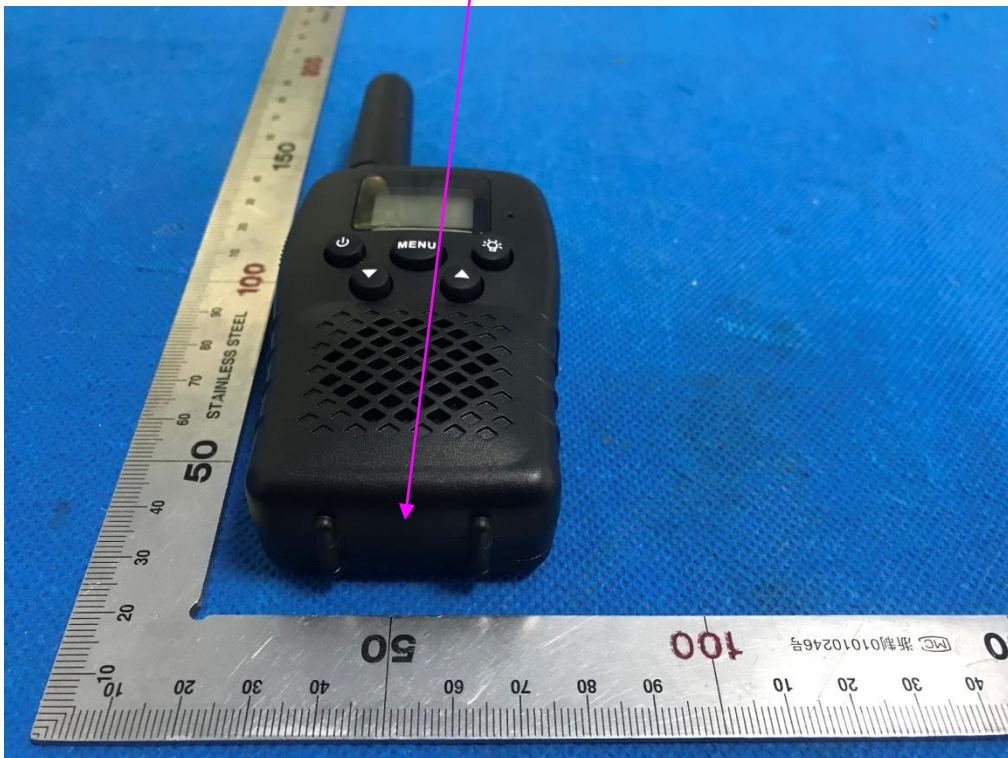

FCC ID and IC Label Location

FCC ID: 2AMEAWT1838

IC: 25599-WT1838

HVIN: T18

FCC ID: 2AMEAWT1838

IC: 25599-WT1838

HVIN: T38