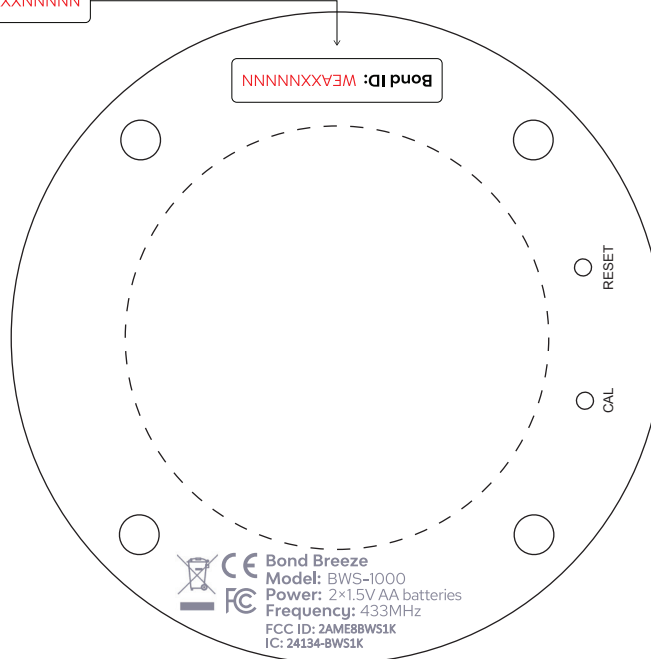

Bond ID label pointed towards outside

Bond ID: WEAXXNNNNN

	File Name:	115-10436	Colors: PANTONE 5285 C	Other details: Texts in red will be generated.
	File version:	1		
	Scale:	1:1		
	Page:	1/1		