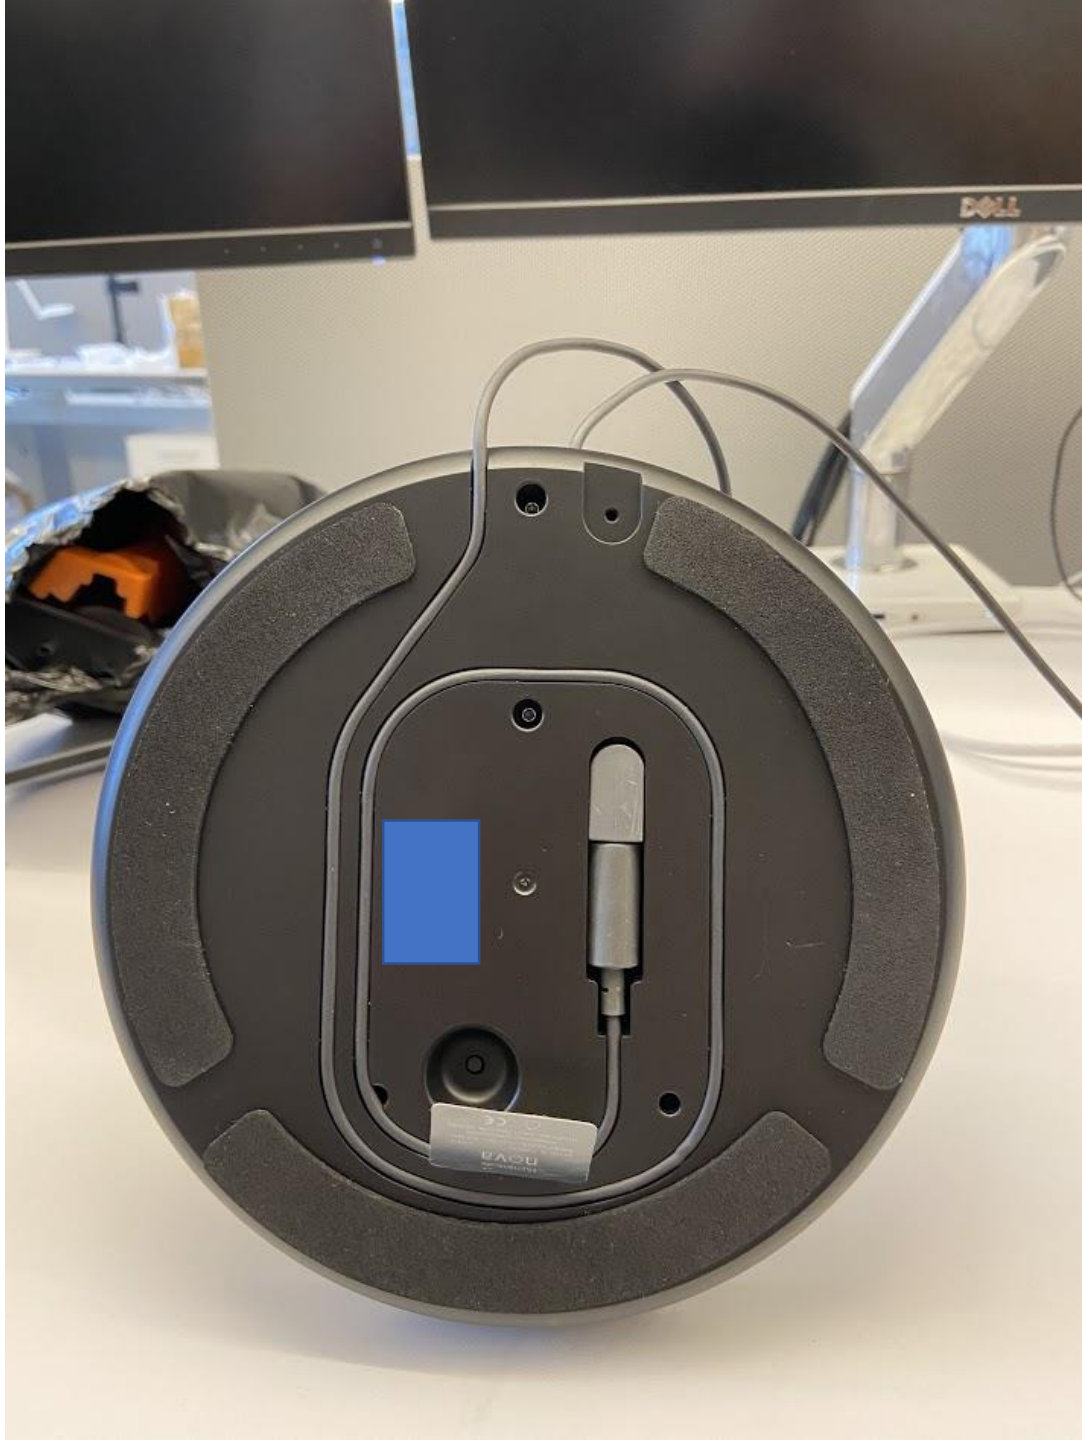

**External Photos: Nova Series Model N with  
Wireless Charging Desktop Base**

06/05/2020

Fig 1. Nova Series Model N with Wireless Charging Desktop Base.  
Full assembly of light body with base.

Fig 2. Back View, Wireless Charging Desktop Base for Nova Series Model N. Not Pictured: Nova Series Model N. External power cable Can be seen exiting base. Light body fits into stem.

Fig 3. Front View, Wireless Charging Desktop Base for Nova Series Model N. Not Pictured: Nova Series Model N. USB Ports and wireless charging pad visible.

Fig 4. Underside View, Wireless Charging Desktop Base for Nova Series Model N. Not Pictured: Nova Series Model N. Light body (Nova Series Model N) cable wraps around the bottom of the Wireless Charging Desktop Base. Power button also visible. Approximate Label placement shown in blue.