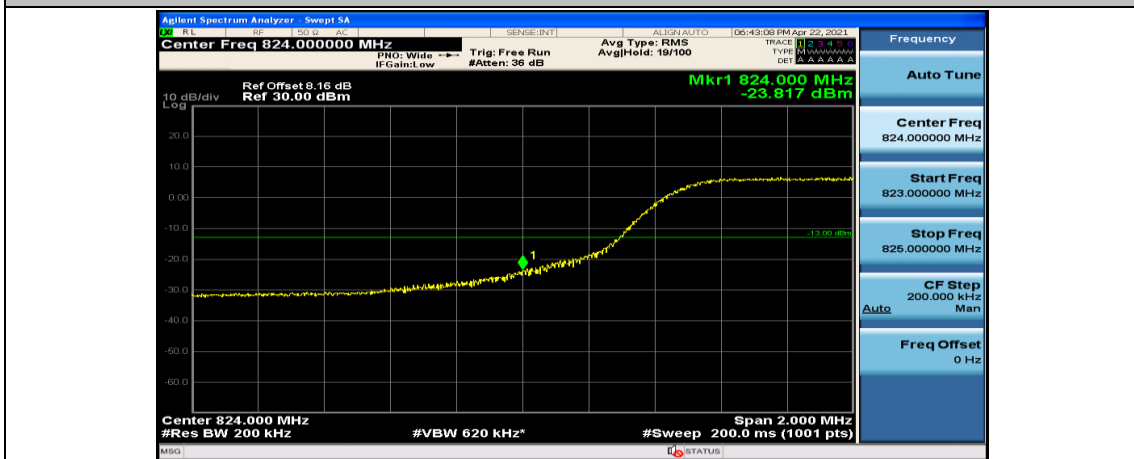

Channel Bandwidth: 10 MHz_HCH_QPSK_25RB#25

Channel Bandwidth: 10 MHz_HCH_QPSK_50RB#0

Channel Bandwidth: 10 MHz_LCH_16QAM_1RB#0

Channel Bandwidth: 10 MHz_LCH_16QAM_1RB#24

Channel Bandwidth: 10 MHz_LCH_16QAM_1RB#49

Channel Bandwidth: 10 MHz_LCH_16QAM_25RB#0

Channel Bandwidth: 10 MHz_LCH_16QAM_25RB#12

Appendix E: Conducted Spurious Emission

Test Graphs

Channel Bandwidth: 1.4 MHz

(Channel Bandwidth: 1.4 MHz)_MCH_QPSK_1RB#0