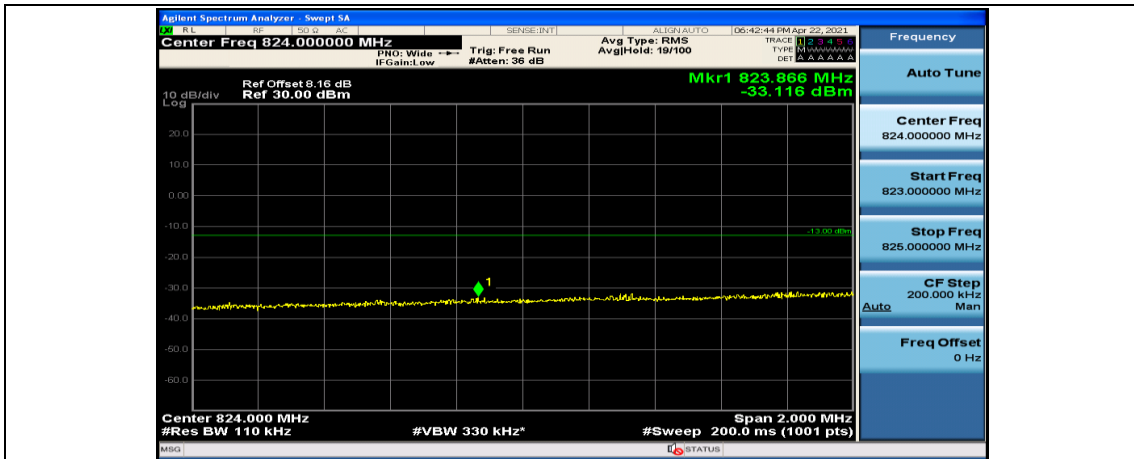

Channel Bandwidth: 10 MHz_HCH_QPSK_25RB#25

Channel Bandwidth: 10 MHz_HCH_QPSK_50RB#0

Channel Bandwidth: 10 MHz_LCH_16QAM_1RB#0

Channel Bandwidth: 10 MHz_LCH_16QAM_1RB#24

Channel Bandwidth: 10 MHz_LCH_16QAM_1RB#49

Channel Bandwidth: 10 MHz_LCH_16QAM_25RB#0

Channel Bandwidth: 10 MHz_LCH_16QAM_25RB#12

Appendix E: Conducted Spurious Emission

Test Graphs

Channel Bandwidth: 1.4 MHz

(Channel Bandwidth: 1.4 MHz)_MCH_QPSK_1RB#0