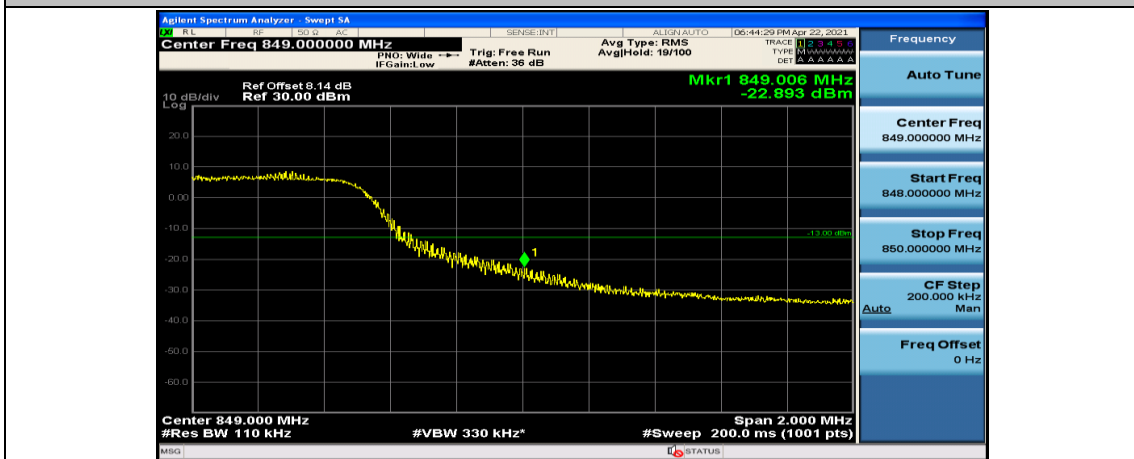

Channel Bandwidth: 10 MHz_HCH_QPSK_25RB#25

Channel Bandwidth: 10 MHz_HCH_QPSK_50RB#0

Channel Bandwidth: 10 MHz_LCH_16QAM_1RB#0

Channel Bandwidth: 10 MHz_LCH_16QAM_1RB#24

Channel Bandwidth: 10 MHz_LCH_16QAM_1RB#49

Channel Bandwidth: 10 MHz_LCH_16QAM_25RB#0

Channel Bandwidth: 10 MHz_LCH_16QAM_25RB#12

Appendix E: Conducted Spurious Emission

Test Graphs

Channel Bandwidth: 1.4 MHz

(Channel Bandwidth: 1.4 MHz)_MCH_QPSK_1RB#0