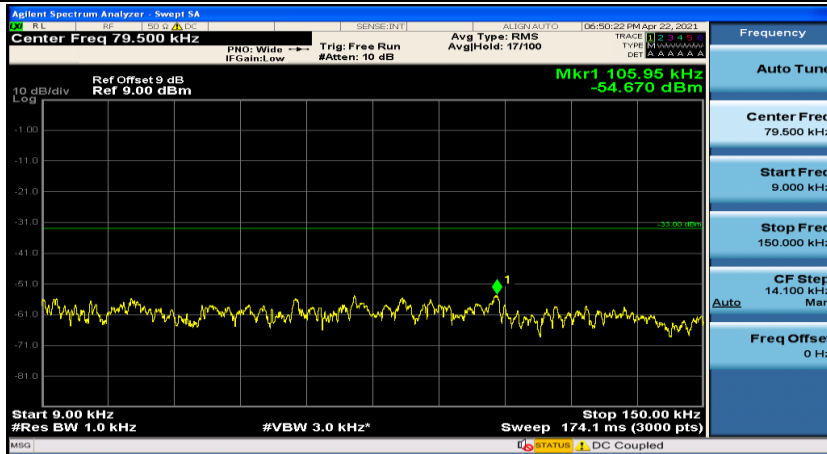

(Channel Bandwidth: 1.4 MHz)_MCH_QPSK_1RB#3

(Channel Bandwidth: 1.4 MHz)_HCH_QPSK_1RB#0

(Channel Bandwidth: 1.4 MHz)_HCH_QPSK_1RB#3

(Channel Bandwidth: 1.4 MHz)_LCH_16QAM_1RB#0

(Channel Bandwidth: 1.4 MHz)_LCH_16QAM_1RB#3