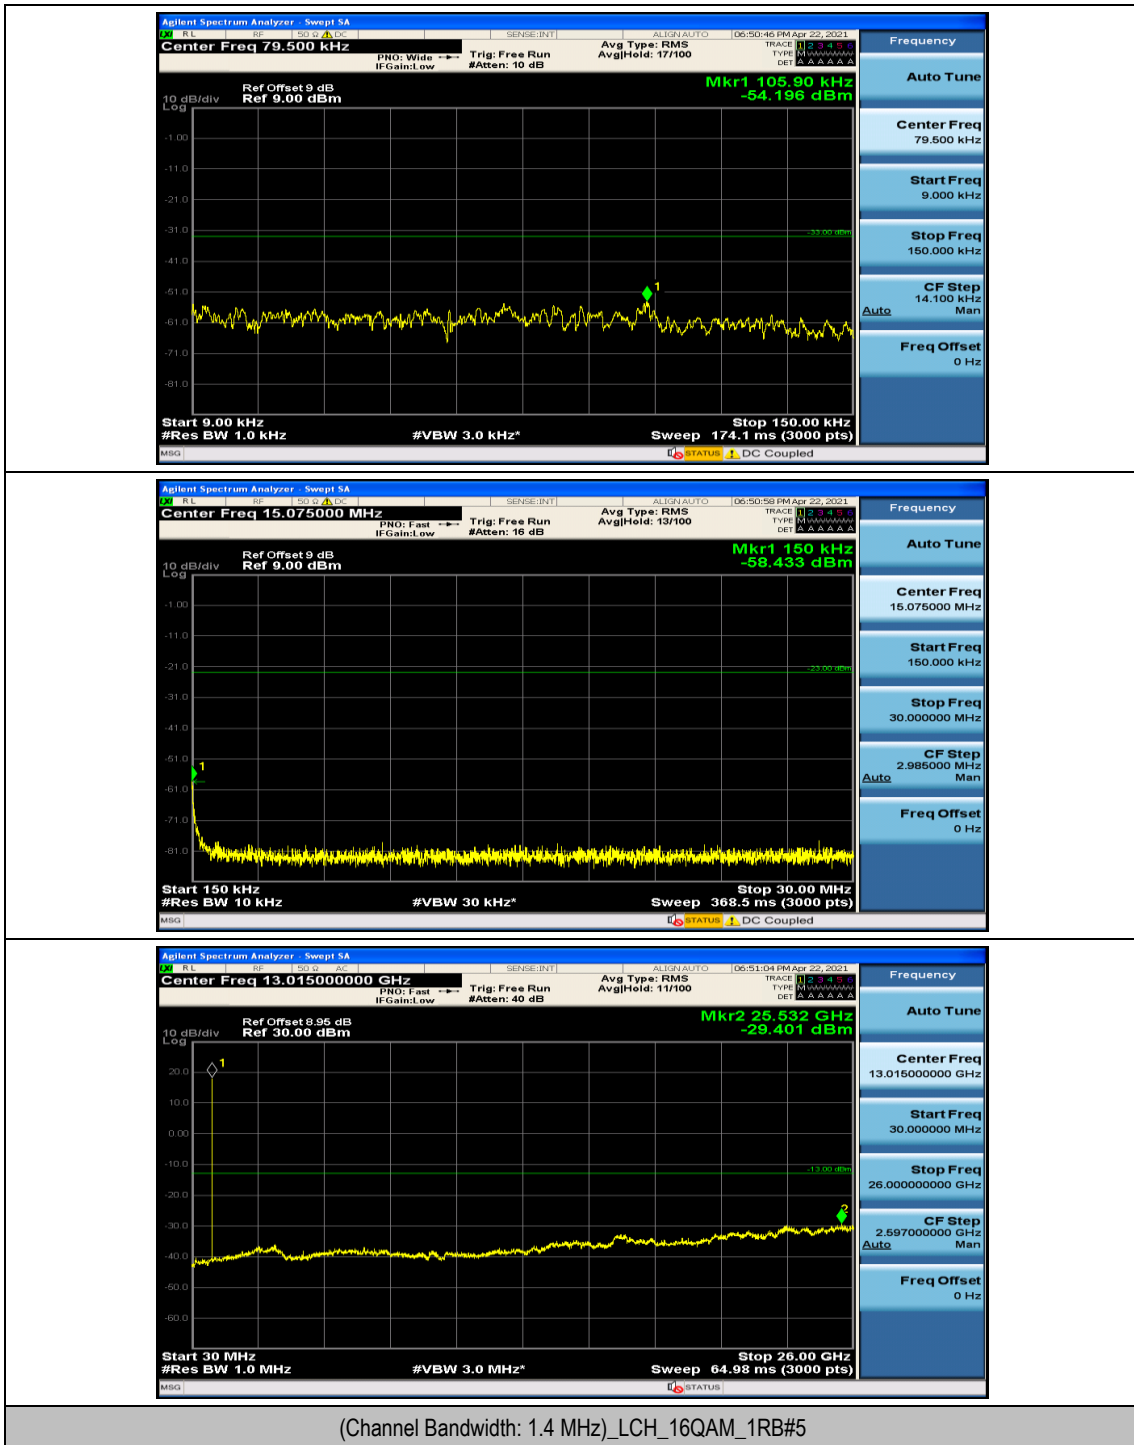

Channel Bandwidth: 10 MHz_LCH_16QAM_25RB#0

Channel Bandwidth: 10 MHz_LCH_16QAM_25RB#12

Appendix E: Conducted Spurious Emission

Test Graphs

Channel Bandwidth: 1.4 MHz

(Channel Bandwidth: 1.4 MHz)_MCH_QPSK_1RB#0

(Channel Bandwidth: 1.4 MHz)_MCH_QPSK_1RB#3

(Channel Bandwidth: 1.4 MHz)_HCH_QPSK_1RB#0

(Channel Bandwidth: 1.4 MHz)_HCH_QPSK_1RB#3

(Channel Bandwidth: 1.4 MHz)_LCH_16QAM_1RB#0

(Channel Bandwidth: 1.4 MHz)_LCH_16QAM_1RB#3