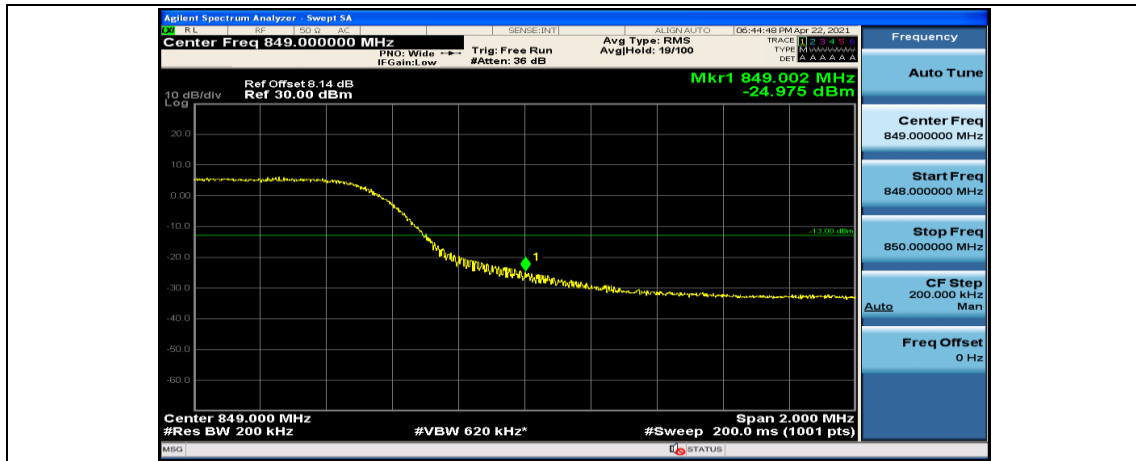

Channel Bandwidth: 10 MHz_LCH_16QAM_25RB#0

Channel Bandwidth: 10 MHz_LCH_16QAM_25RB#12

Appendix E: Conducted Spurious Emission

Test Graphs

Channel Bandwidth: 1.4 MHz

(Channel Bandwidth: 1.4 MHz)_MCH_QPSK_1RB#0

(Channel Bandwidth: 1.4 MHz)_MCH_QPSK_1RB#3

(Channel Bandwidth: 1.4 MHz)_HCH_QPSK_1RB#0

(Channel Bandwidth: 1.4 MHz)_HCH_QPSK_1RB#3

(Channel Bandwidth: 1.4 MHz)_LCH_16QAM_1RB#0

(Channel Bandwidth: 1.4 MHz)_LCH_16QAM_1RB#3