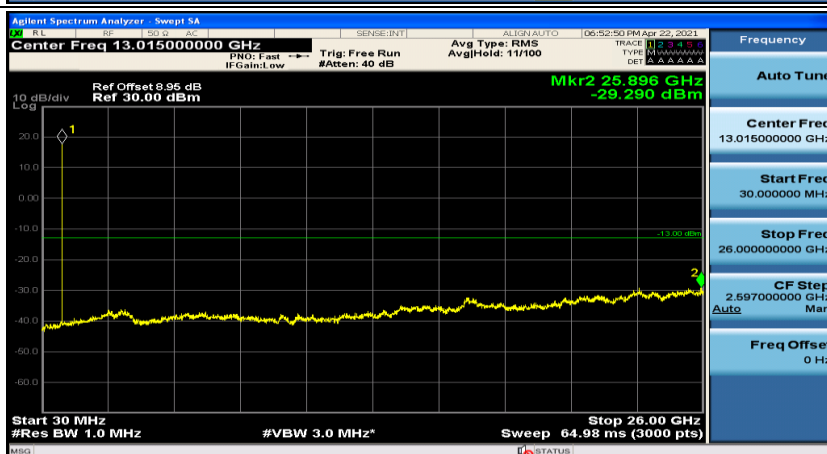

(Channel Bandwidth: 1.4 MHz)_MCH_16QAM_1RB#0

(Channel Bandwidth: 1.4 MHz)_MCH_16QAM_1RB#3