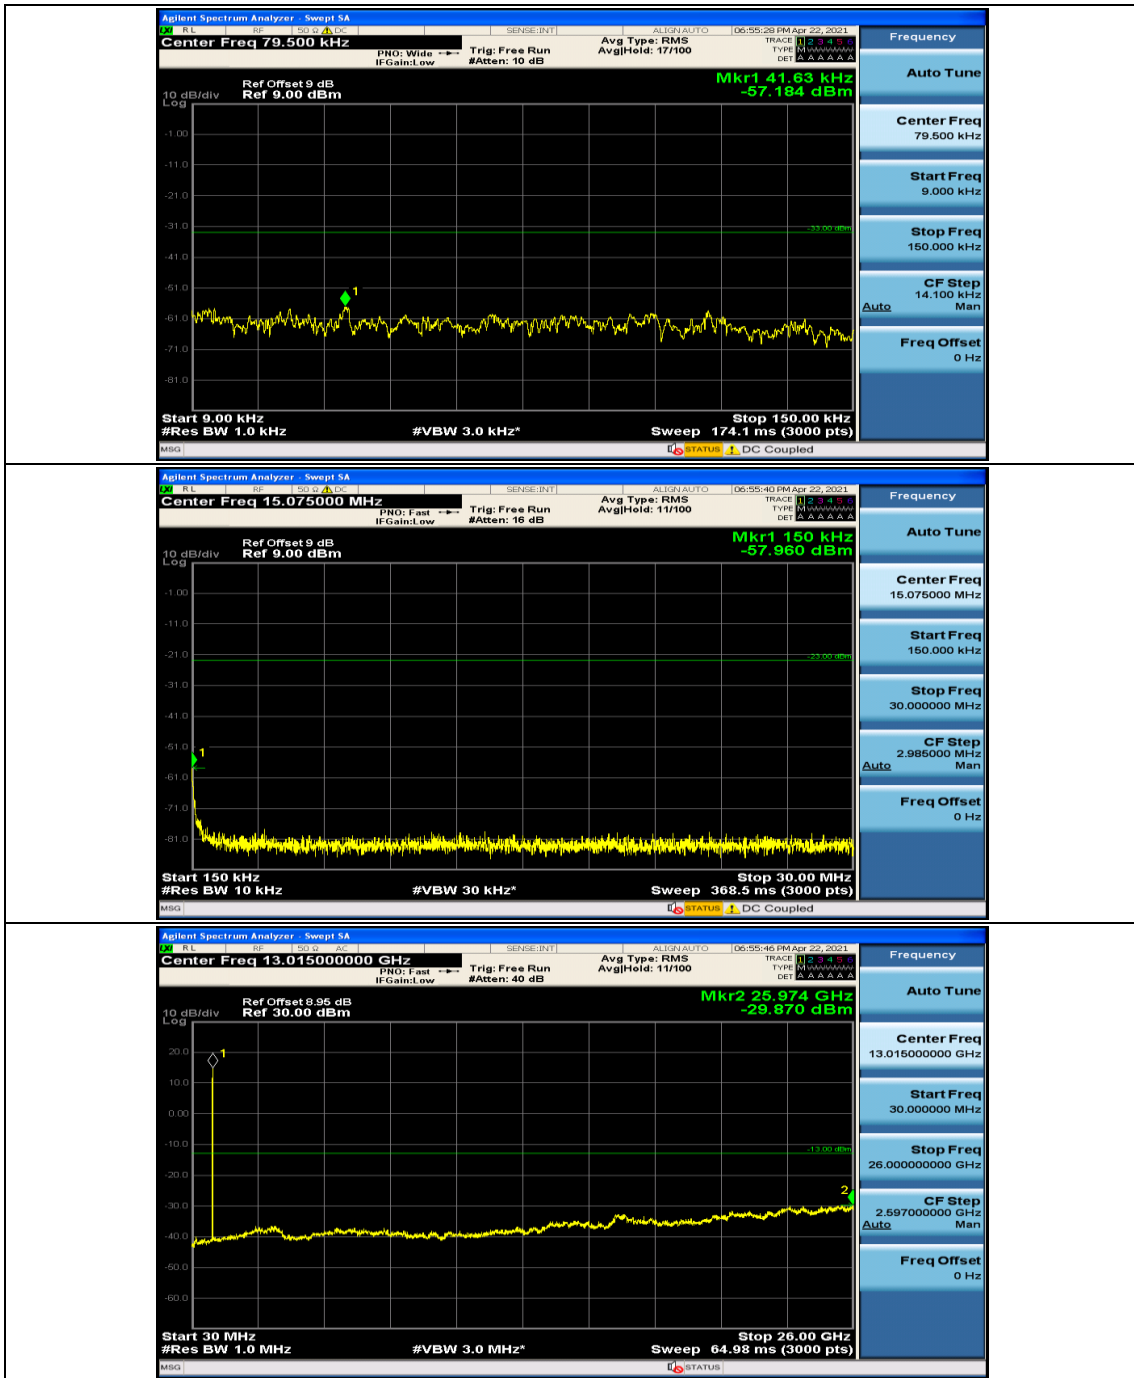

Channel Bandwidth: 10 MHz_LCH_16QAM_25RB#0

Channel Bandwidth: 10 MHz_LCH_16QAM_25RB#12

Appendix E: Conducted Spurious Emission

Test Graphs

Channel Bandwidth: 1.4 MHz

(Channel Bandwidth: 1.4 MHz)_MCH_QPSK_1RB#0

(Channel Bandwidth: 1.4 MHz)_MCH_16QAM_1RB#0

(Channel Bandwidth: 1.4 MHz)_MCH_16QAM_1RB#3

(Channel Bandwidth: 1.4 MHz)_HCH_16QAM_1RB#0

(Channel Bandwidth: 1.4 MHz)_HCH_16QAM_1RB#3

Channel Bandwidth: 3 MHz