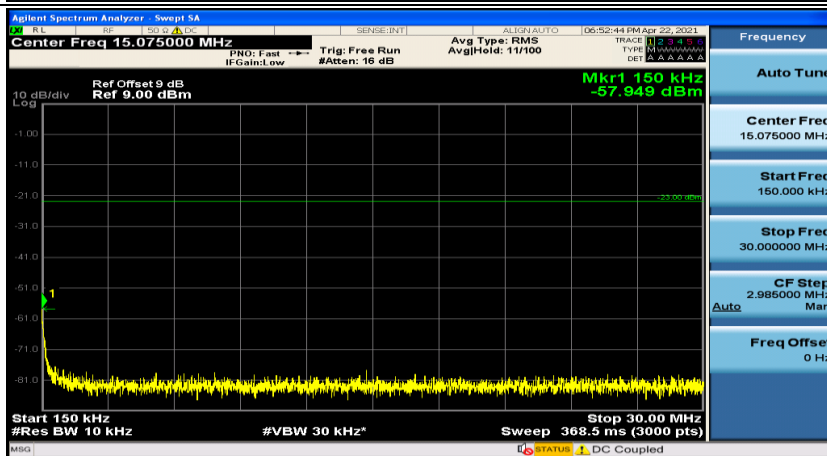

(Channel Bandwidth: 1.4 MHz)_MCH_16QAM_1RB#0

(Channel Bandwidth: 1.4 MHz)_MCH_16QAM_1RB#3