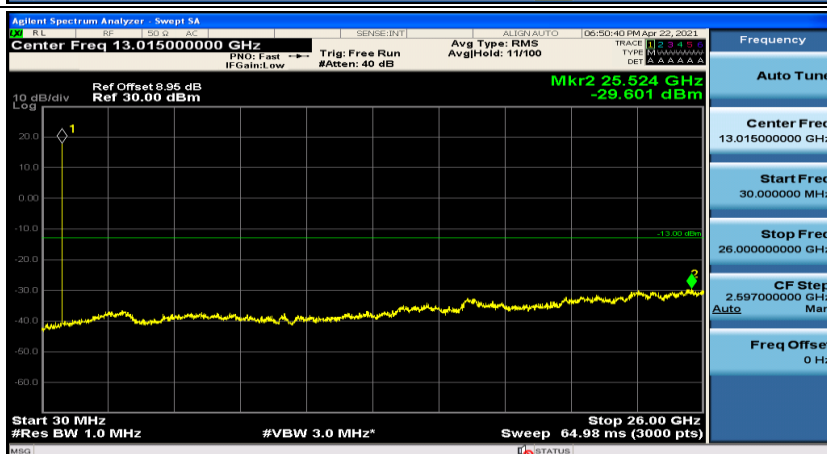

(Channel Bandwidth: 1.4 MHz)_MCH_QPSK_1RB#3

(Channel Bandwidth: 1.4 MHz)_HCH_QPSK_1RB#0

(Channel Bandwidth: 1.4 MHz)_HCH_QPSK_1RB#3

(Channel Bandwidth: 1.4 MHz)_LCH_16QAM_1RB#0

(Channel Bandwidth: 1.4 MHz)_LCH_16QAM_1RB#3