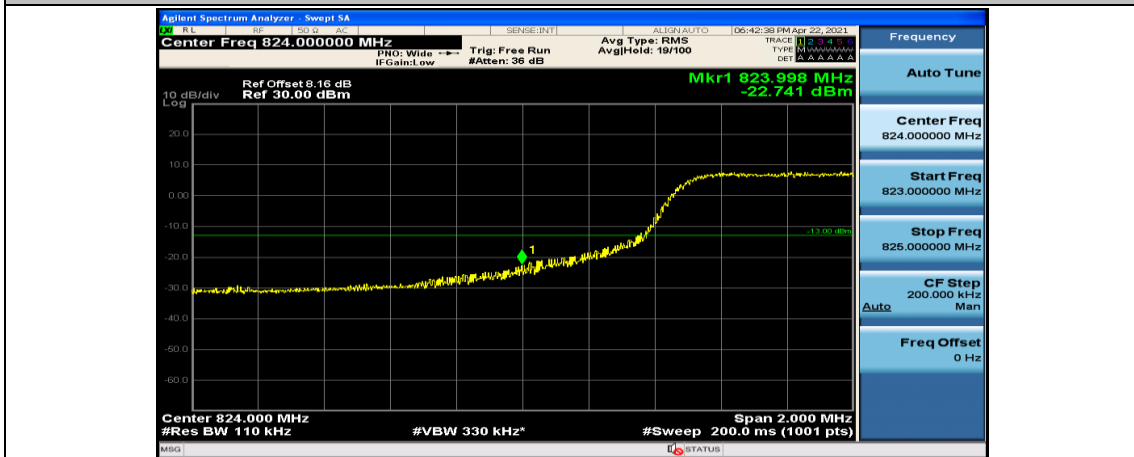

Channel Bandwidth: 10 MHz_HCH_QPSK_25RB#25

Channel Bandwidth: 10 MHz_HCH_QPSK_50RB#0

Channel Bandwidth: 10 MHz_LCH_16QAM_1RB#0

Channel Bandwidth: 10 MHz_LCH_16QAM_1RB#24

Channel Bandwidth: 10 MHz_LCH_16QAM_1RB#49

Channel Bandwidth: 10 MHz_LCH_16QAM_25RB#0

Channel Bandwidth: 10 MHz_LCH_16QAM_25RB#12

Appendix E: Conducted Spurious Emission

Test Graphs

Channel Bandwidth: 1.4 MHz

(Channel Bandwidth: 1.4 MHz)_MCH_QPSK_1RB#0