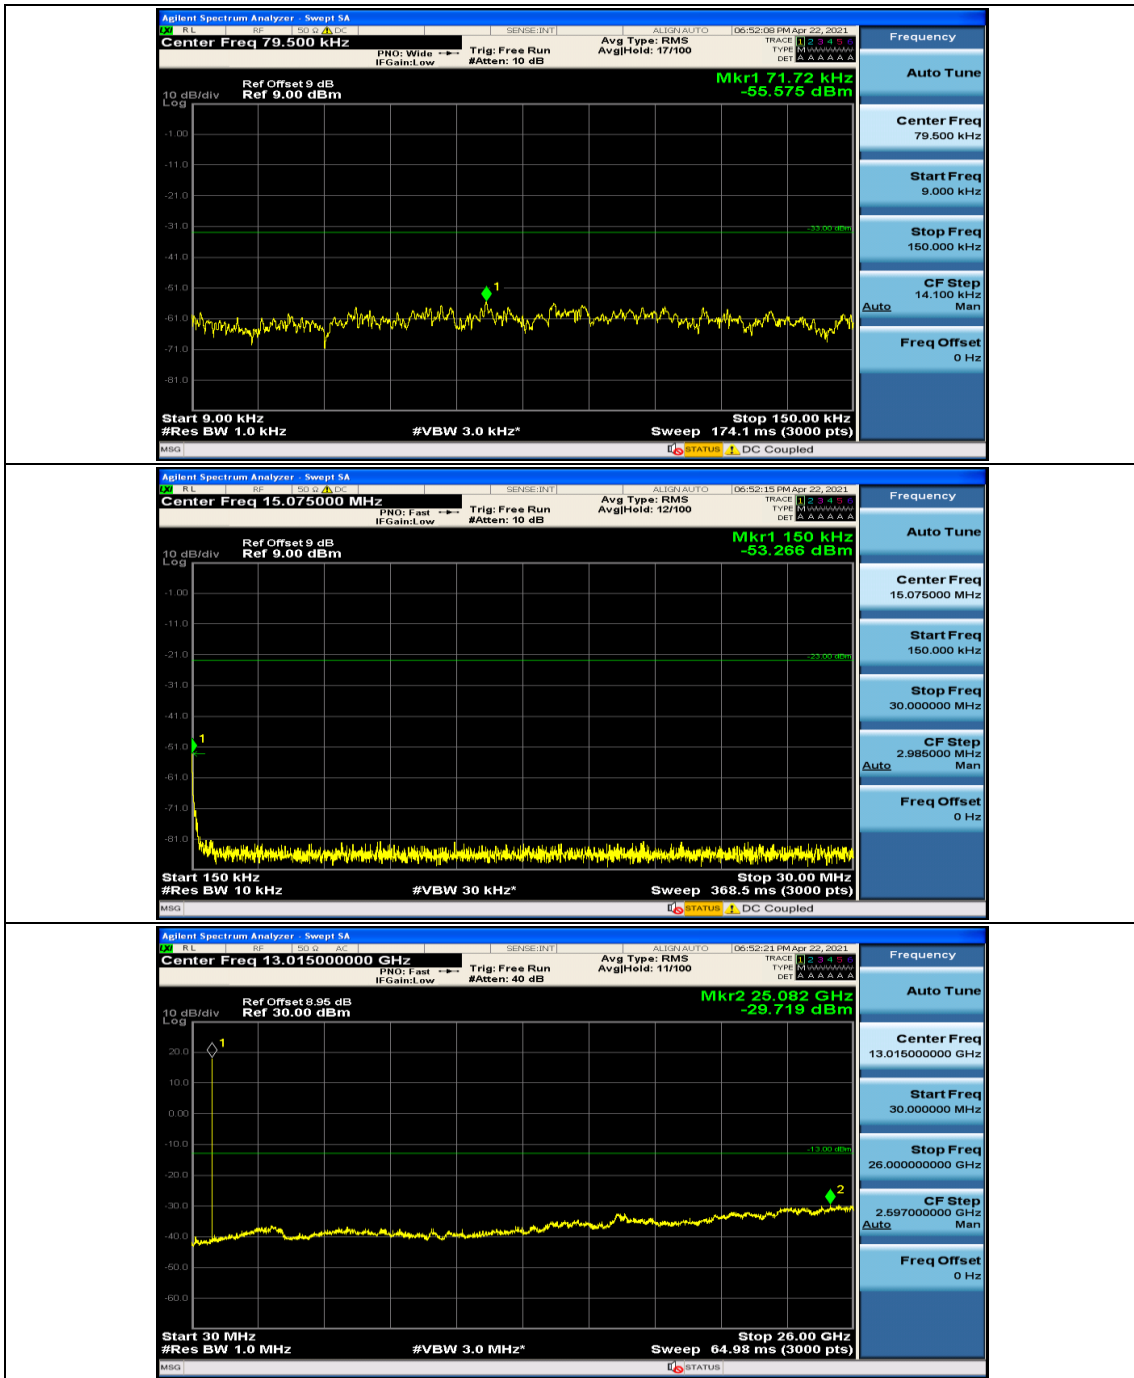

Channel Bandwidth: 10 MHz_LCH_16QAM_25RB#0

Channel Bandwidth: 10 MHz_LCH_16QAM_25RB#12

Appendix E: Conducted Spurious Emission

Test Graphs

Channel Bandwidth: 1.4 MHz

(Channel Bandwidth: 1.4 MHz)_MCH_QPSK_1RB#0

(Channel Bandwidth: 1.4 MHz)_MCH_QPSK_1RB#3

(Channel Bandwidth: 1.4 MHz)_HCH_QPSK_1RB#0

(Channel Bandwidth: 1.4 MHz)_HCH_QPSK_1RB#3

(Channel Bandwidth: 1.4 MHz)_LCH_16QAM_1RB#0

(Channel Bandwidth: 1.4 MHz)_LCH_16QAM_1RB#3