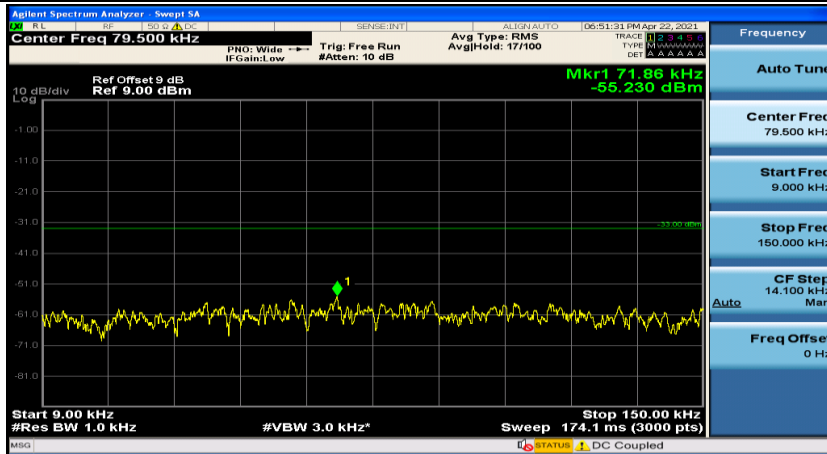

Channel Bandwidth: 10 MHz_LCH_16QAM_25RB#0

Channel Bandwidth: 10 MHz_LCH_16QAM_25RB#12

Appendix E: Conducted Spurious Emission

Test Graphs

Channel Bandwidth: 1.4 MHz

(Channel Bandwidth: 1.4 MHz)_MCH_QPSK_1RB#0