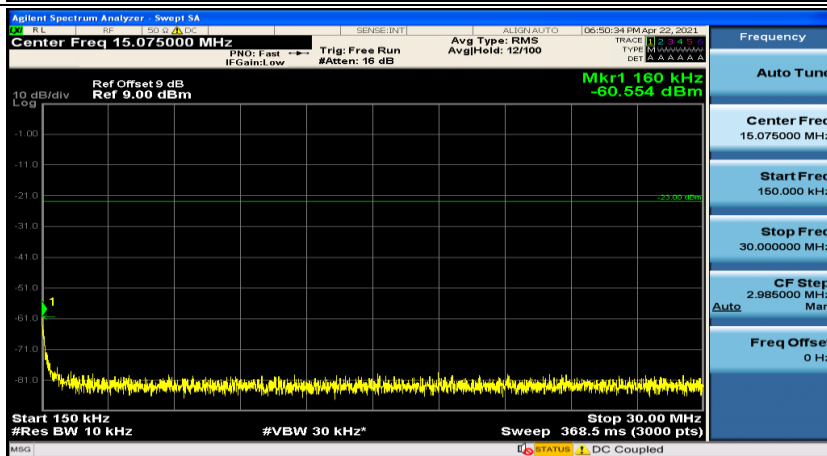

(Channel Bandwidth: 1.4 MHz)_MCH_QPSK_1RB#3

(Channel Bandwidth: 1.4 MHz)_HCH_QPSK_1RB#0

(Channel Bandwidth: 1.4 MHz)_HCH_QPSK_1RB#3

(Channel Bandwidth: 1.4 MHz)_LCH_16QAM_1RB#0

(Channel Bandwidth: 1.4 MHz)_LCH_16QAM_1RB#3