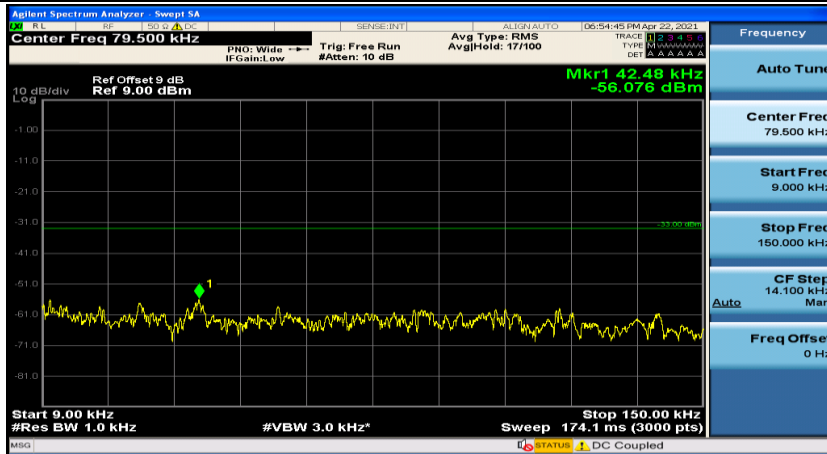

(Channel Bandwidth: 1.4 MHz)_MCH_16QAM_1RB#0

(Channel Bandwidth: 1.4 MHz)_MCH_16QAM_1RB#3

(Channel Bandwidth: 1.4 MHz)_HCH_16QAM_1RB#0

(Channel Bandwidth: 1.4 MHz)_HCH_16QAM_1RB#3

Channel Bandwidth: 3 MHz