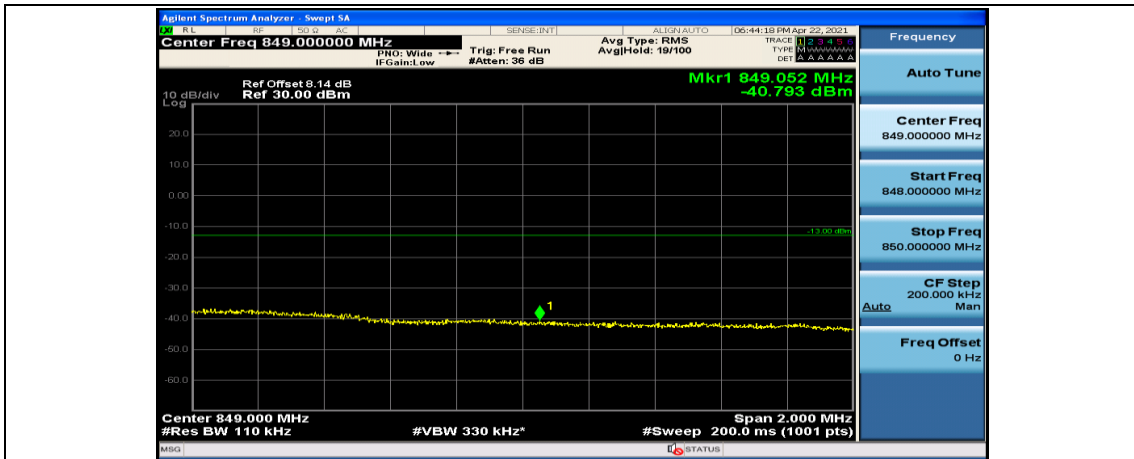

Channel Bandwidth: 10 MHz_HCH_QPSK_25RB#25

Channel Bandwidth: 10 MHz_HCH_QPSK_50RB#0

Channel Bandwidth: 10 MHz_LCH_16QAM_1RB#0

Channel Bandwidth: 10 MHz_LCH_16QAM_1RB#24

Channel Bandwidth: 10 MHz_LCH_16QAM_1RB#49

Channel Bandwidth: 10 MHz_LCH_16QAM_25RB#0

Channel Bandwidth: 10 MHz_LCH_16QAM_25RB#12

Appendix E: Conducted Spurious Emission

Test Graphs

Channel Bandwidth: 1.4 MHz

(Channel Bandwidth: 1.4 MHz)_MCH_QPSK_1RB#0