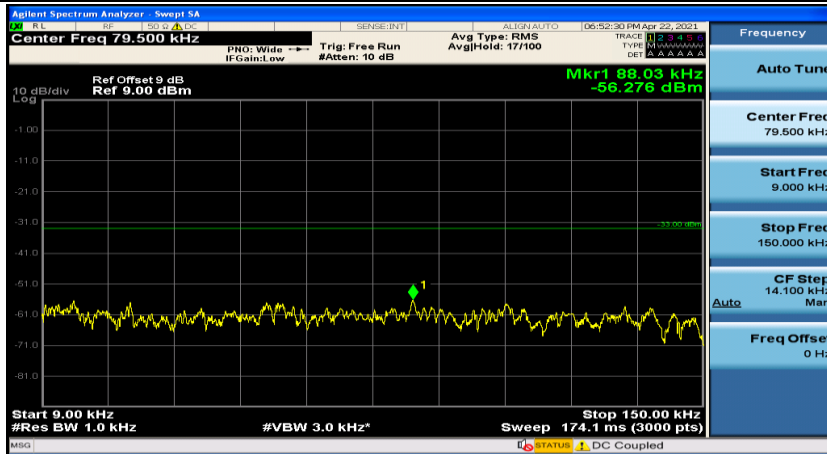

(Channel Bandwidth: 1.4 MHz)_MCH_16QAM_1RB#0

(Channel Bandwidth: 1.4 MHz)_MCH_16QAM_1RB#3