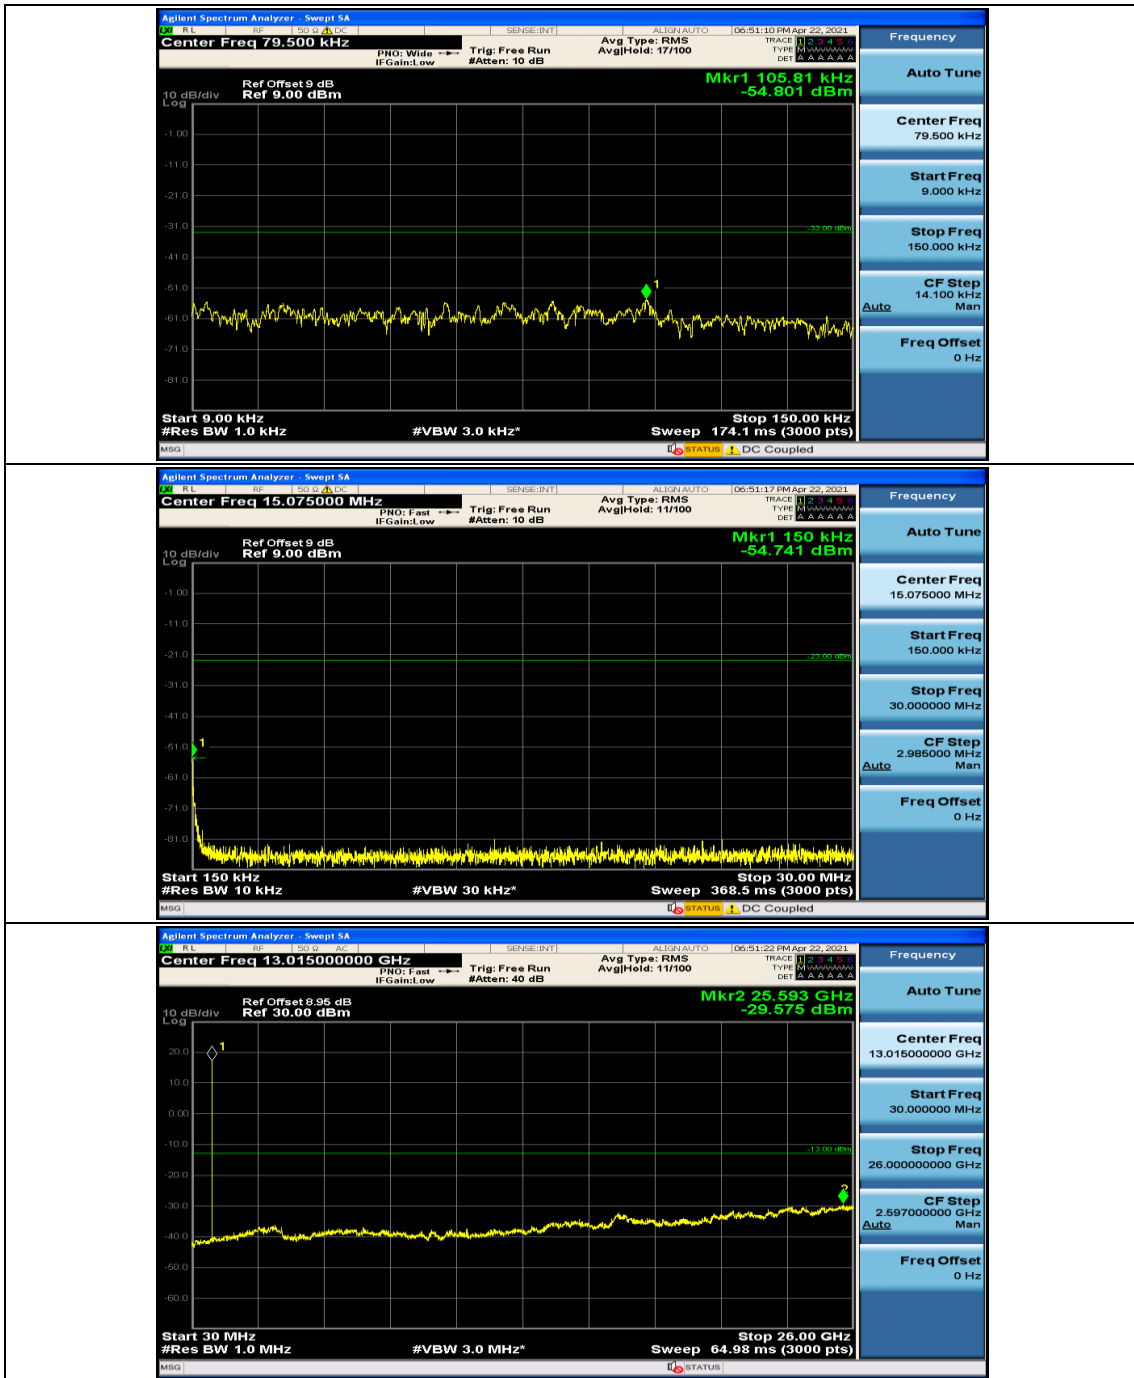

Channel Bandwidth: 10 MHz_LCH_16QAM_25RB#0

Channel Bandwidth: 10 MHz_LCH_16QAM_25RB#12

Appendix E: Conducted Spurious Emission

Test Graphs

Channel Bandwidth: 1.4 MHz

(Channel Bandwidth: 1.4 MHz)_MCH_QPSK_1RB#0

(Channel Bandwidth: 1.4 MHz)_MCH_QPSK_1RB#3

(Channel Bandwidth: 1.4 MHz)_HCH_QPSK_1RB#0

(Channel Bandwidth: 1.4 MHz)_HCH_QPSK_1RB#3

(Channel Bandwidth: 1.4 MHz)_LCH_16QAM_1RB#0

(Channel Bandwidth: 1.4 MHz)_LCH_16QAM_1RB#3

(Channel Bandwidth: 1.4 MHz)_MCH_16QAM_1RB#0

(Channel Bandwidth: 1.4 MHz)_MCH_16QAM_1RB#3

(Channel Bandwidth: 1.4 MHz)_HCH_16QAM_1RB#0

(Channel Bandwidth: 1.4 MHz)_HCH_16QAM_1RB#3

Channel Bandwidth: 3 MHz