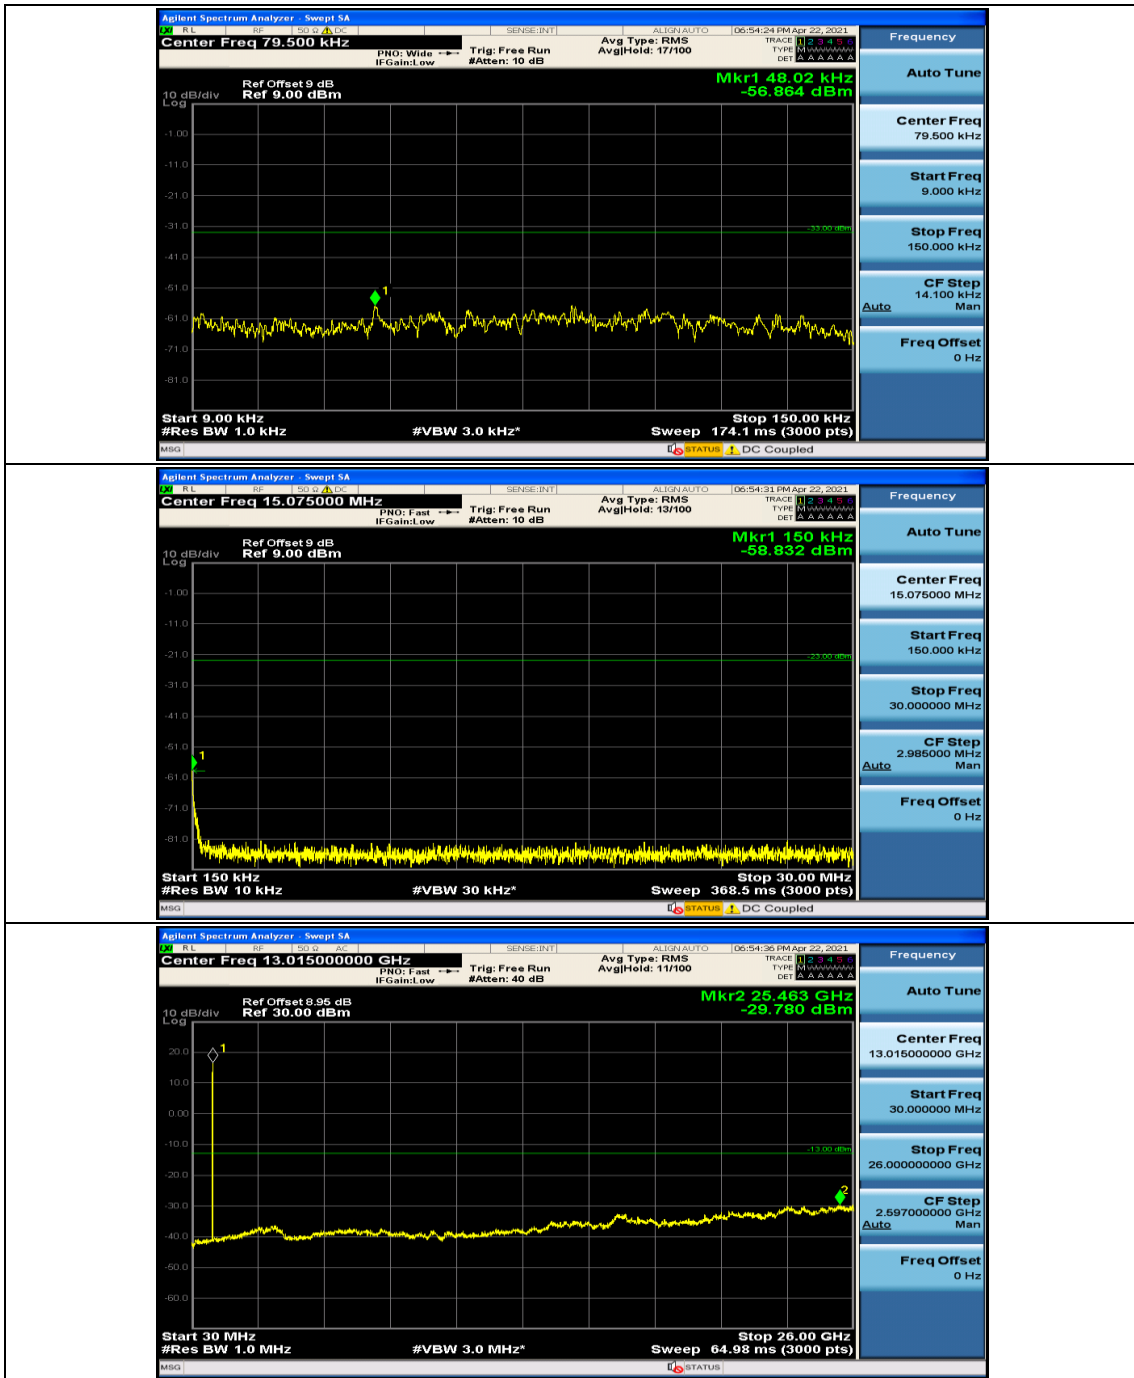

Channel Bandwidth: 10 MHz_LCH_16QAM_25RB#0

Channel Bandwidth: 10 MHz_LCH_16QAM_25RB#12

Appendix E: Conducted Spurious Emission

Test Graphs

Channel Bandwidth: 1.4 MHz

(Channel Bandwidth: 1.4 MHz)_MCH_QPSK_1RB#0

(Channel Bandwidth: 1.4 MHz)_MCH_QPSK_1RB#3

(Channel Bandwidth: 1.4 MHz)_HCH_QPSK_1RB#0

(Channel Bandwidth: 1.4 MHz)_HCH_QPSK_1RB#3

(Channel Bandwidth: 1.4 MHz)_LCH_16QAM_1RB#0

(Channel Bandwidth: 1.4 MHz)_LCH_16QAM_1RB#3