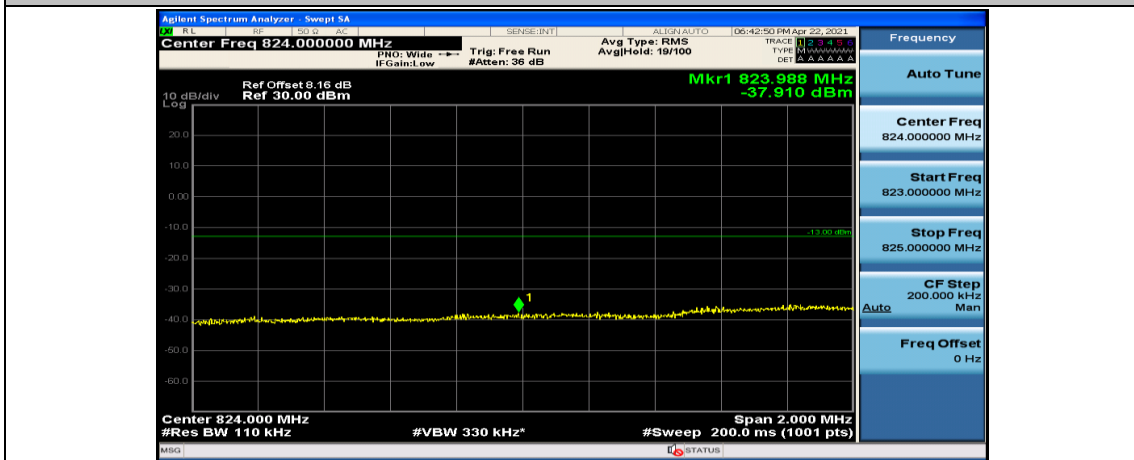

Channel Bandwidth: 10 MHz_HCH_QPSK_25RB#25

Channel Bandwidth: 10 MHz_HCH_QPSK_50RB#0

Channel Bandwidth: 10 MHz_LCH_16QAM_1RB#0

Channel Bandwidth: 10 MHz_LCH_16QAM_1RB#24

Channel Bandwidth: 10 MHz_LCH_16QAM_1RB#49

Channel Bandwidth: 10 MHz_LCH_16QAM_25RB#0

Channel Bandwidth: 10 MHz_LCH_16QAM_25RB#12

Appendix E: Conducted Spurious Emission

Test Graphs

Channel Bandwidth: 1.4 MHz

(Channel Bandwidth: 1.4 MHz)_MCH_QPSK_1RB#0