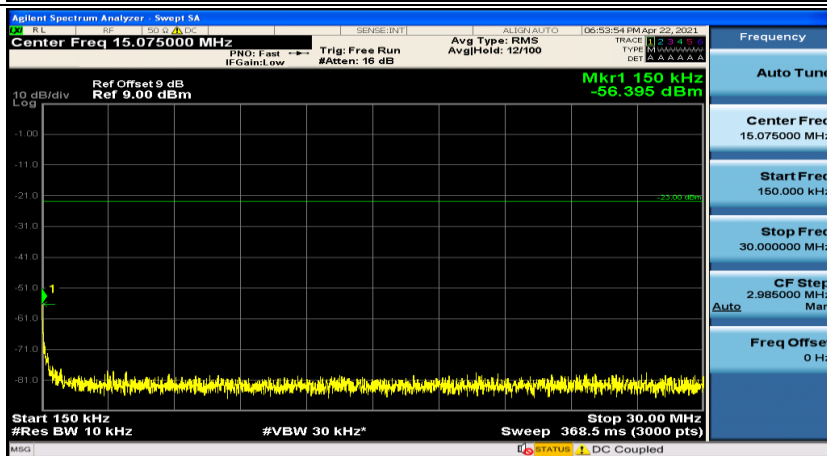

(Channel Bandwidth: 1.4 MHz)_HCH_QPSK_1RB#0