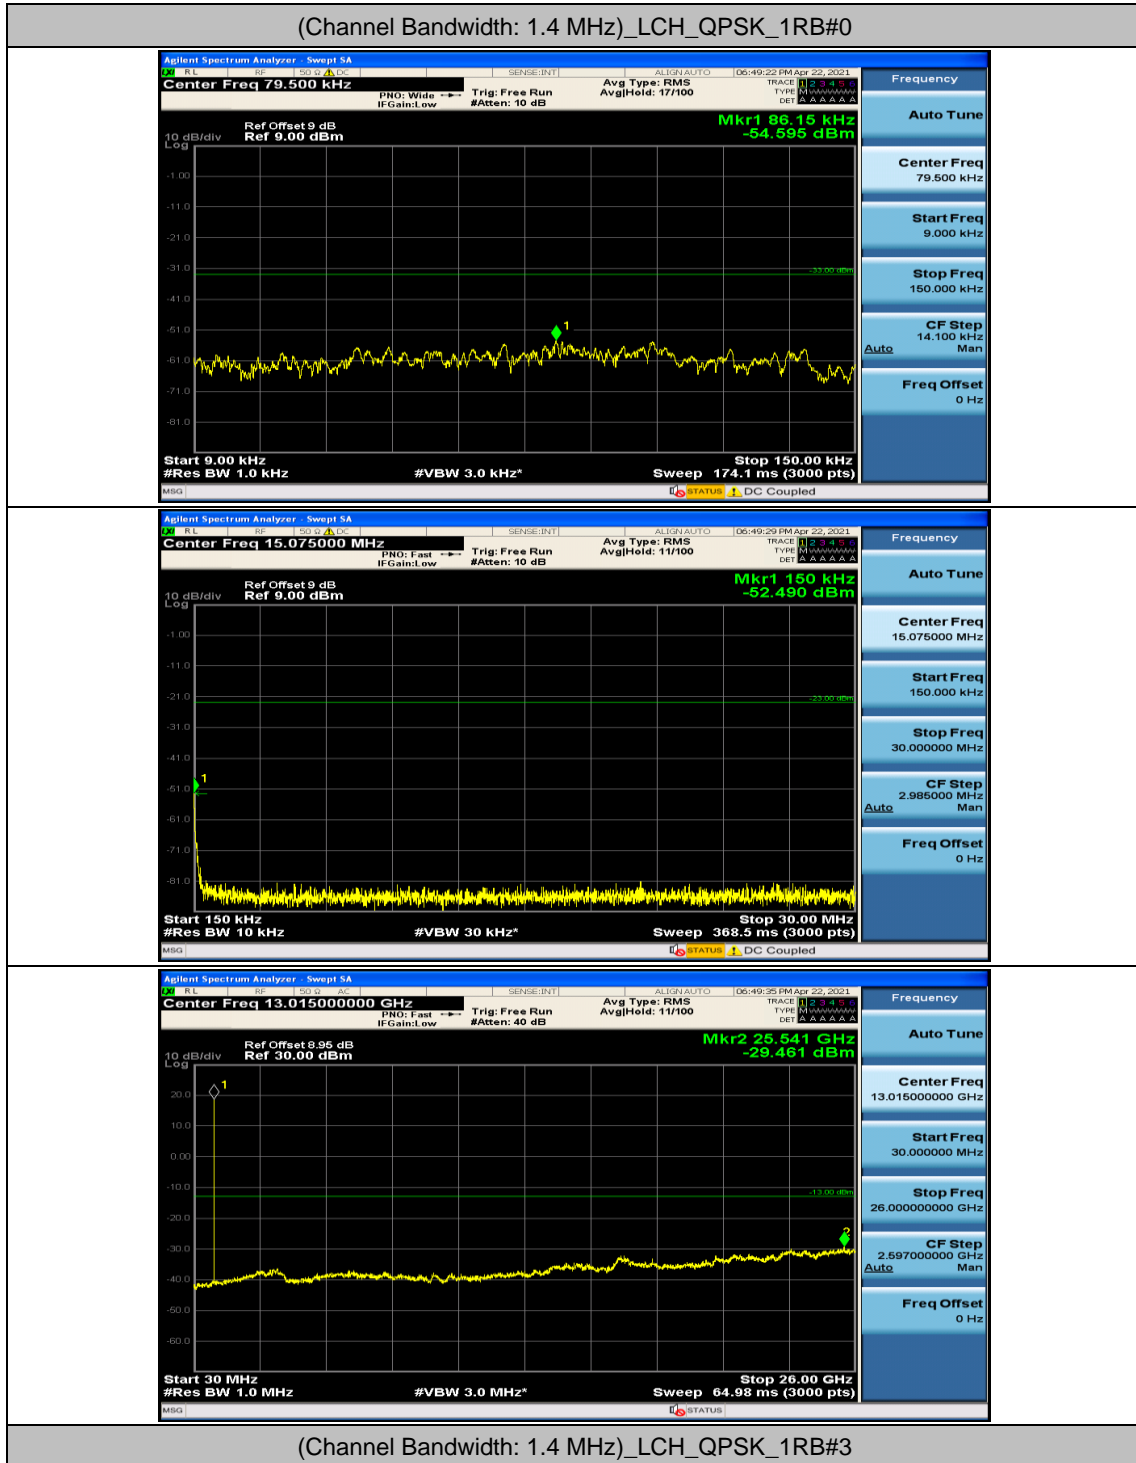

Channel Bandwidth: 10 MHz_LCH_16QAM_25RB#0

Channel Bandwidth: 10 MHz_LCH_16QAM_25RB#12

Appendix E: Conducted Spurious Emission

Test Graphs

Channel Bandwidth: 1.4 MHz

(Channel Bandwidth: 1.4 MHz)_MCH_QPSK_1RB#0

(Channel Bandwidth: 1.4 MHz)_MCH_QPSK_1RB#3

(Channel Bandwidth: 1.4 MHz)_HCH_QPSK_1RB#0

(Channel Bandwidth: 1.4 MHz)_HCH_QPSK_1RB#3

(Channel Bandwidth: 1.4 MHz)_LCH_16QAM_1RB#0

(Channel Bandwidth: 1.4 MHz)_LCH_16QAM_1RB#3