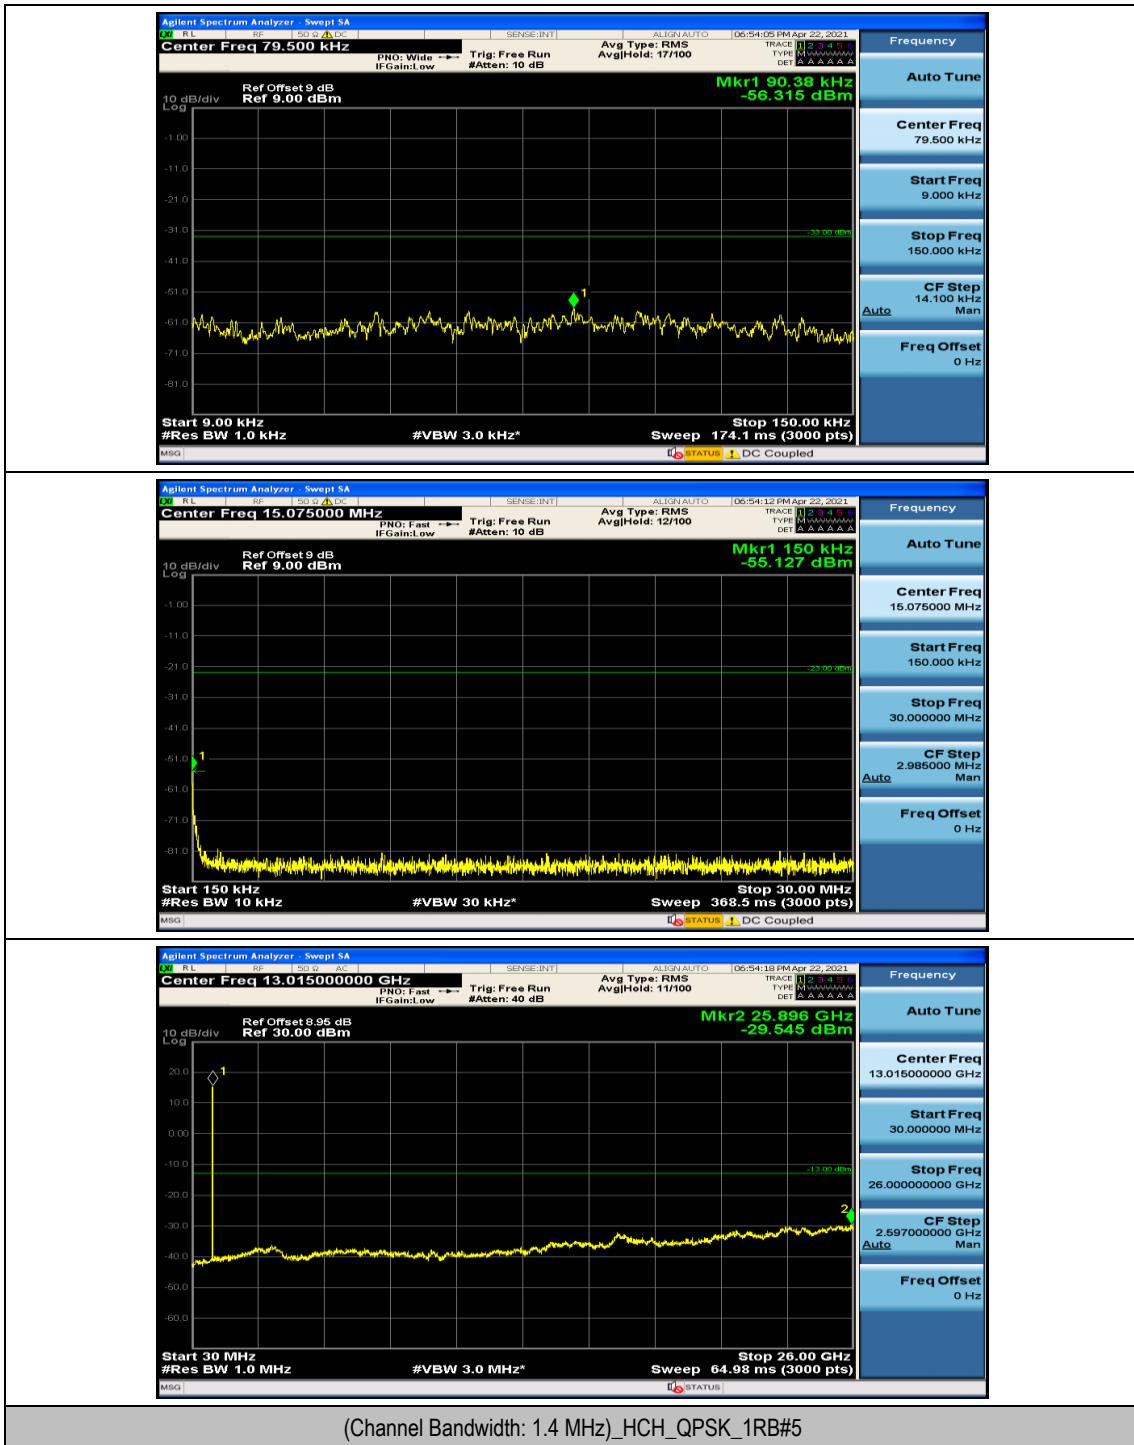

Channel Bandwidth: 10 MHz_LCH_16QAM_25RB#0

Channel Bandwidth: 10 MHz_LCH_16QAM_25RB#12

Appendix E: Conducted Spurious Emission

Test Graphs

Channel Bandwidth: 1.4 MHz

(Channel Bandwidth: 1.4 MHz)_MCH_QPSK_1RB#0

(Channel Bandwidth: 1.4 MHz)_MCH_QPSK_1RB#3

(Channel Bandwidth: 1.4 MHz)_HCH_QPSK_1RB#0

(Channel Bandwidth: 1.4 MHz)_HCH_QPSK_1RB#3

(Channel Bandwidth: 1.4 MHz)_LCH_16QAM_1RB#0

(Channel Bandwidth: 1.4 MHz)_LCH_16QAM_1RB#3