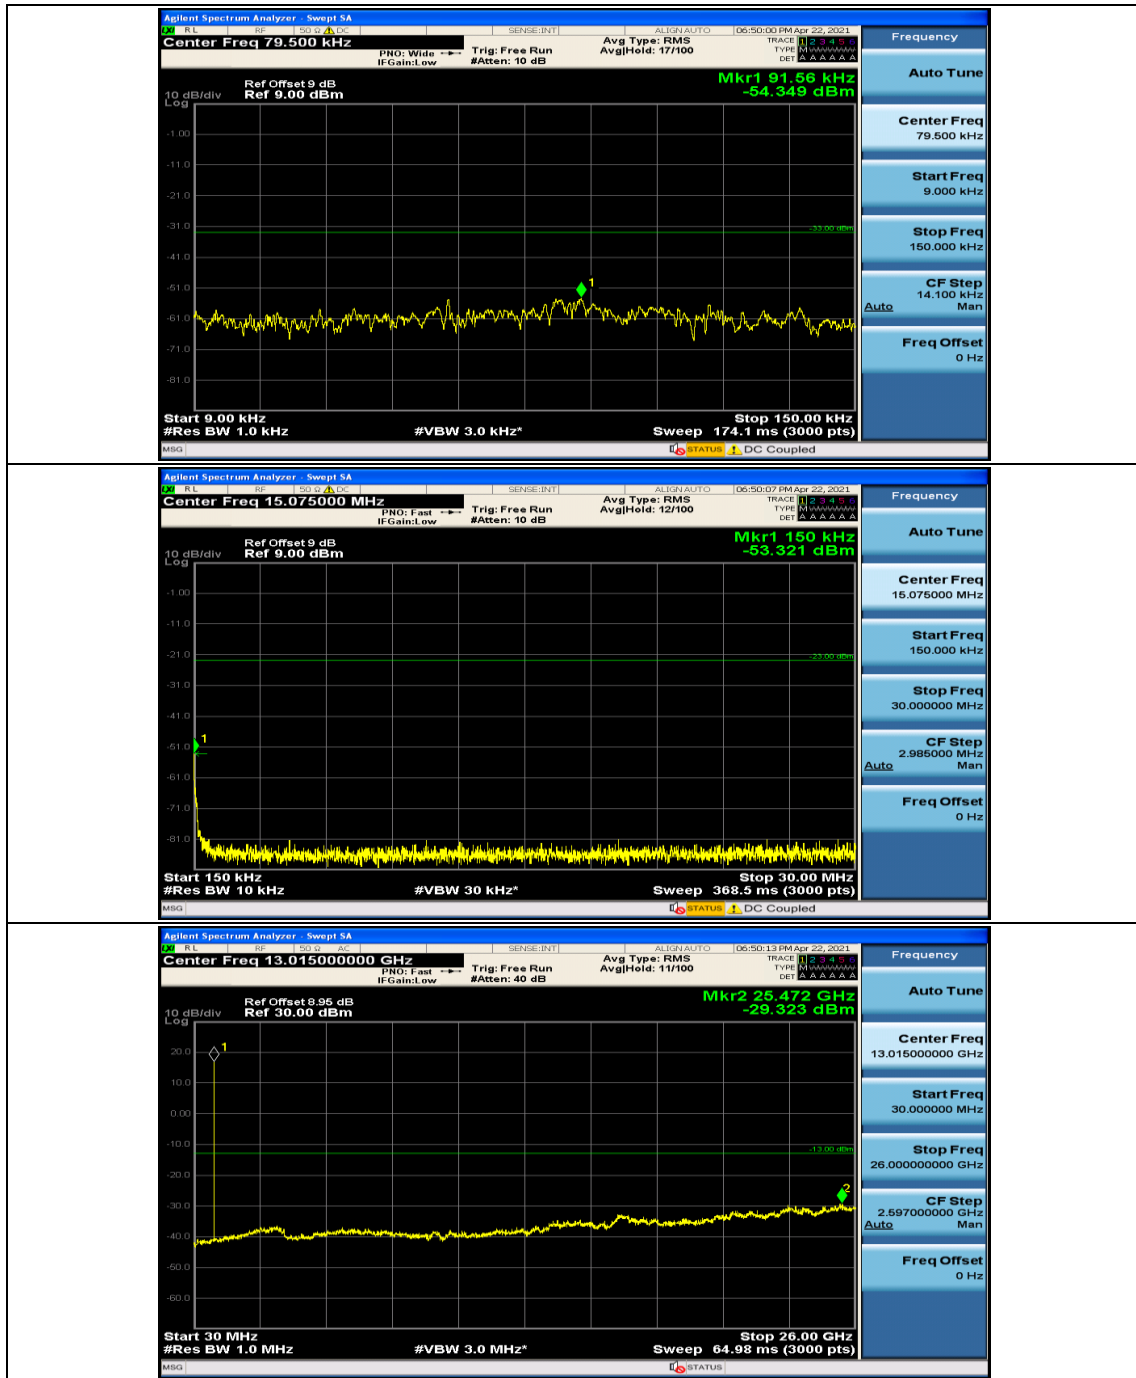

Channel Bandwidth: 10 MHz_LCH_16QAM_25RB#0

Channel Bandwidth: 10 MHz_LCH_16QAM_25RB#12

Appendix E: Conducted Spurious Emission

Test Graphs

Channel Bandwidth: 1.4 MHz

(Channel Bandwidth: 1.4 MHz)_MCH_QPSK_1RB#0

(Channel Bandwidth: 1.4 MHz)_MCH_QPSK_1RB#3

(Channel Bandwidth: 1.4 MHz)_HCH_QPSK_1RB#0

(Channel Bandwidth: 1.4 MHz)_HCH_QPSK_1RB#3

(Channel Bandwidth: 1.4 MHz)_LCH_16QAM_1RB#0

(Channel Bandwidth: 1.4 MHz)_LCH_16QAM_1RB#3