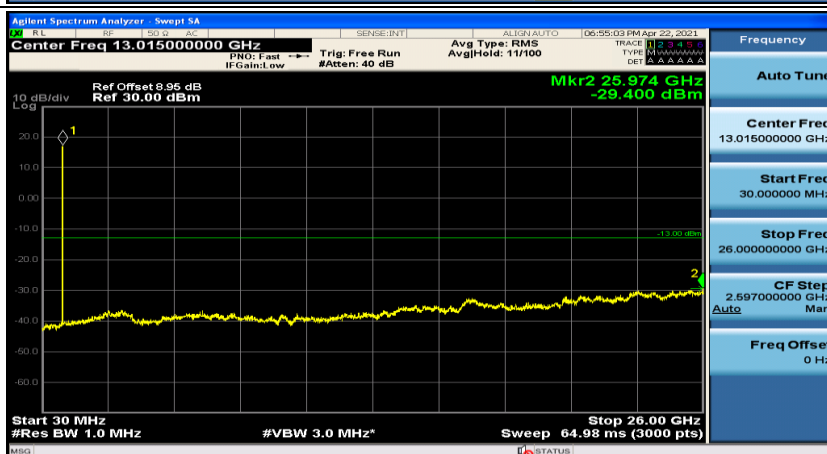

(Channel Bandwidth: 1.4 MHz)_MCH_16QAM_1RB#0

(Channel Bandwidth: 1.4 MHz)_MCH_16QAM_1RB#3

(Channel Bandwidth: 1.4 MHz)_HCH_16QAM_1RB#0

(Channel Bandwidth: 1.4 MHz)_HCH_16QAM_1RB#3

Channel Bandwidth: 3 MHz