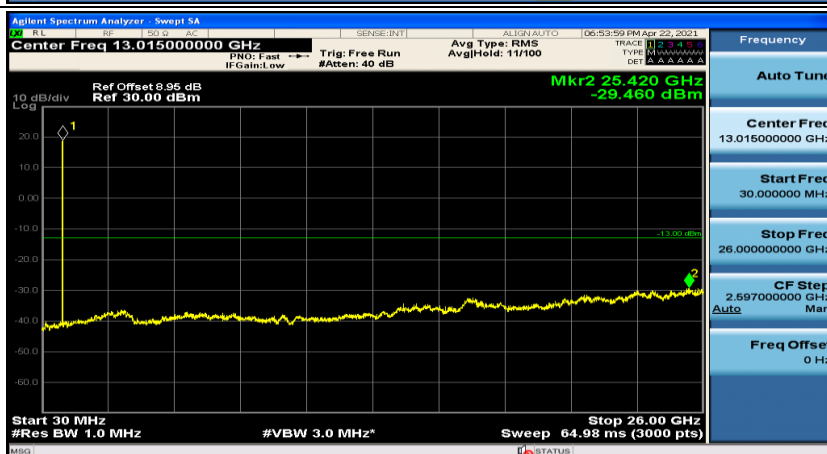

(Channel Bandwidth: 1.4 MHz)_HCH_QPSK_1RB#0