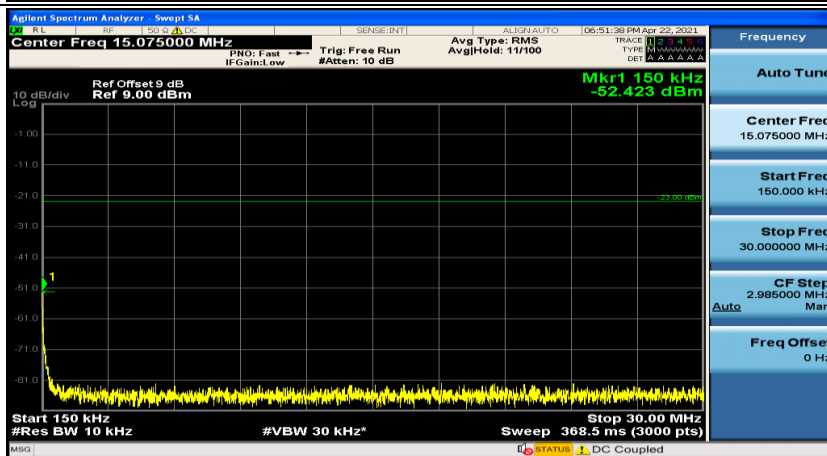

Channel Bandwidth: 10 MHz_LCH_16QAM_25RB#0

Channel Bandwidth: 10 MHz_LCH_16QAM_25RB#12

Appendix E: Conducted Spurious Emission

Test Graphs

Channel Bandwidth: 1.4 MHz

(Channel Bandwidth: 1.4 MHz)_MCH_QPSK_1RB#0