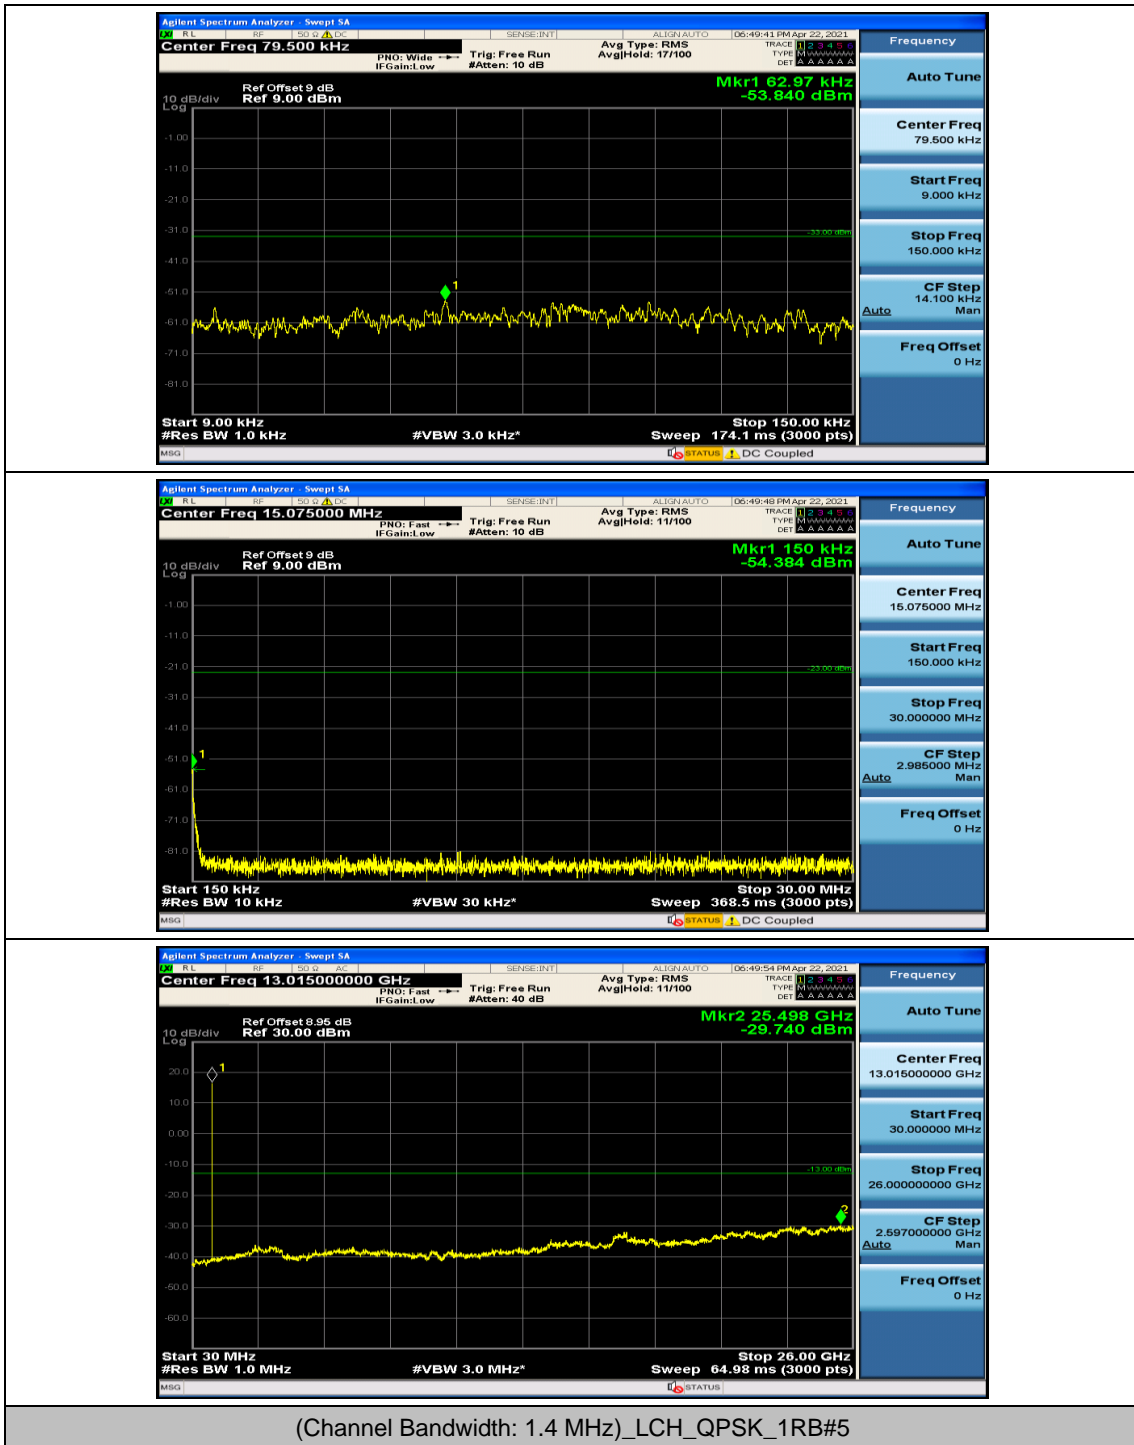

Channel Bandwidth: 10 MHz_LCH_16QAM_25RB#0

Channel Bandwidth: 10 MHz_LCH_16QAM_25RB#12

Appendix E: Conducted Spurious Emission

Test Graphs

Channel Bandwidth: 1.4 MHz

(Channel Bandwidth: 1.4 MHz)_MCH_QPSK_1RB#0

(Channel Bandwidth: 1.4 MHz)_MCH_QPSK_1RB#3

(Channel Bandwidth: 1.4 MHz)_HCH_QPSK_1RB#0

(Channel Bandwidth: 1.4 MHz)_HCH_QPSK_1RB#3

(Channel Bandwidth: 1.4 MHz)_LCH_16QAM_1RB#0

(Channel Bandwidth: 1.4 MHz)_LCH_16QAM_1RB#3