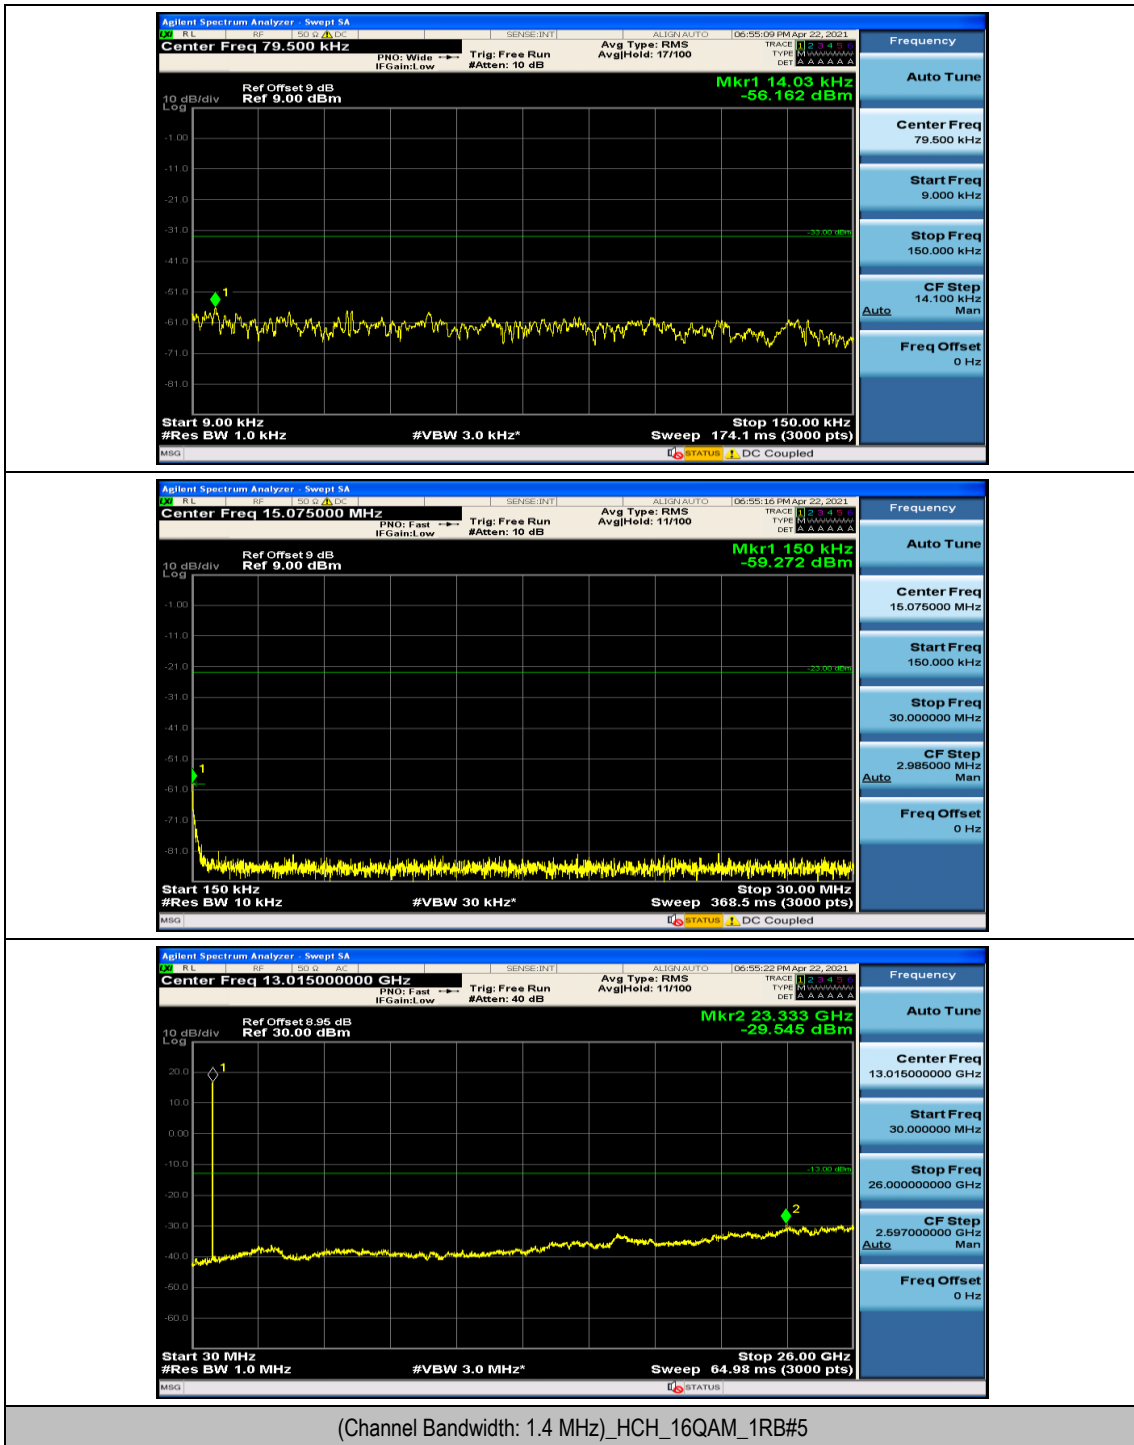

Channel Bandwidth: 10 MHz

Channel Bandwidth: 10 MHz_HCH_QPSK_1RB#0

Channel Bandwidth: 10 MHz_HCH_QPSK_1RB#24

Channel Bandwidth: 10 MHz_HCH_QPSK_1RB#49

Channel Bandwidth: 10 MHz_HCH_QPSK_25RB#0

Channel Bandwidth: 10 MHz_HCH_QPSK_25RB#12

(Channel Bandwidth: 1.4 MHz)_MCH_QPSK_1RB#3

(Channel Bandwidth: 1.4 MHz)_HCH_QPSK_1RB#0

(Channel Bandwidth: 1.4 MHz)_HCH_QPSK_1RB#3

(Channel Bandwidth: 1.4 MHz)_LCH_16QAM_1RB#0

(Channel Bandwidth: 1.4 MHz)_LCH_16QAM_1RB#3

(Channel Bandwidth: 1.4 MHz)_MCH_16QAM_1RB#0

(Channel Bandwidth: 1.4 MHz)_MCH_16QAM_1RB#3

(Channel Bandwidth: 1.4 MHz)_HCH_16QAM_1RB#0

(Channel Bandwidth: 1.4 MHz)_HCH_16QAM_1RB#3

Channel Bandwidth: 3 MHz