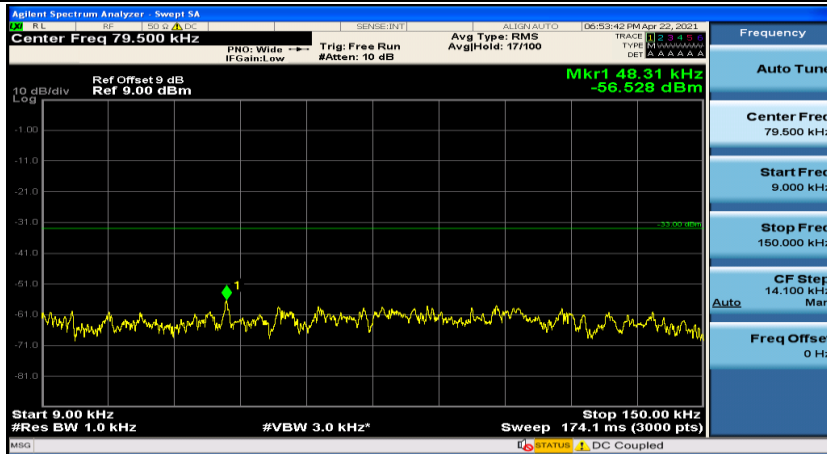

(Channel Bandwidth: 1.4 MHz)_HCH_QPSK_1RB#0