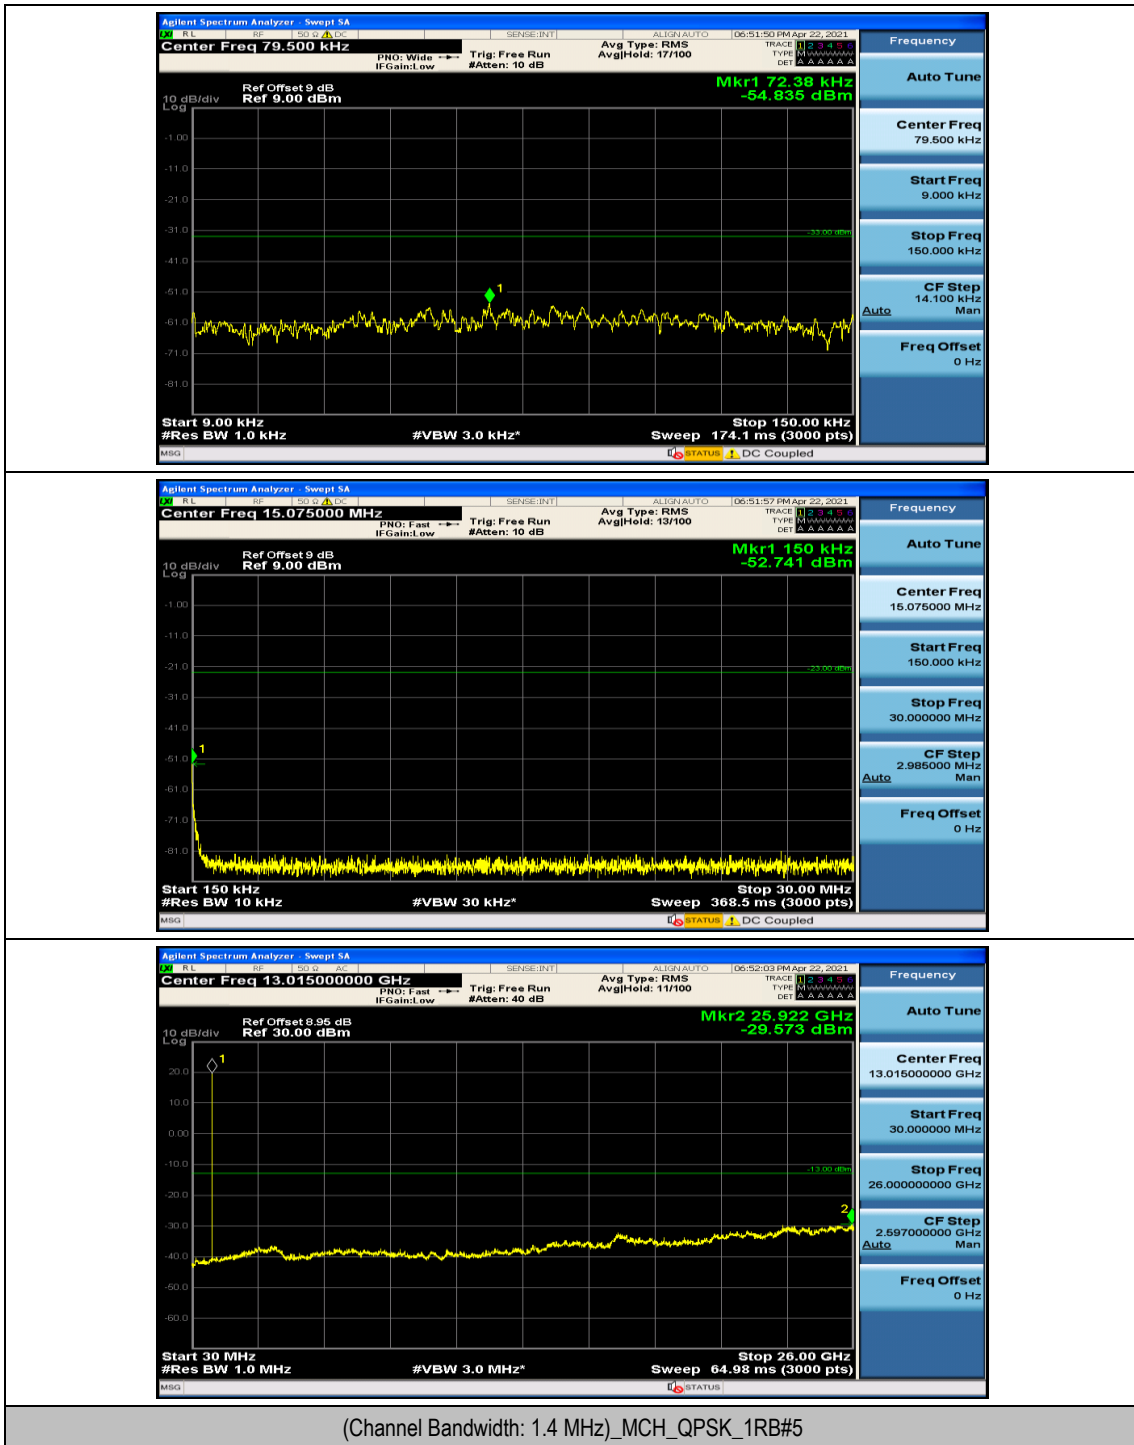

Channel Bandwidth: 10 MHz_LCH_16QAM_25RB#0

Channel Bandwidth: 10 MHz_LCH_16QAM_25RB#12

Appendix E: Conducted Spurious Emission

Test Graphs

Channel Bandwidth: 1.4 MHz

(Channel Bandwidth: 1.4 MHz)_MCH_QPSK_1RB#0

(Channel Bandwidth: 1.4 MHz)_MCH_QPSK_1RB#3

(Channel Bandwidth: 1.4 MHz)_HCH_QPSK_1RB#0

(Channel Bandwidth: 1.4 MHz)_HCH_QPSK_1RB#3

(Channel Bandwidth: 1.4 MHz)_LCH_16QAM_1RB#0

(Channel Bandwidth: 1.4 MHz)_LCH_16QAM_1RB#3