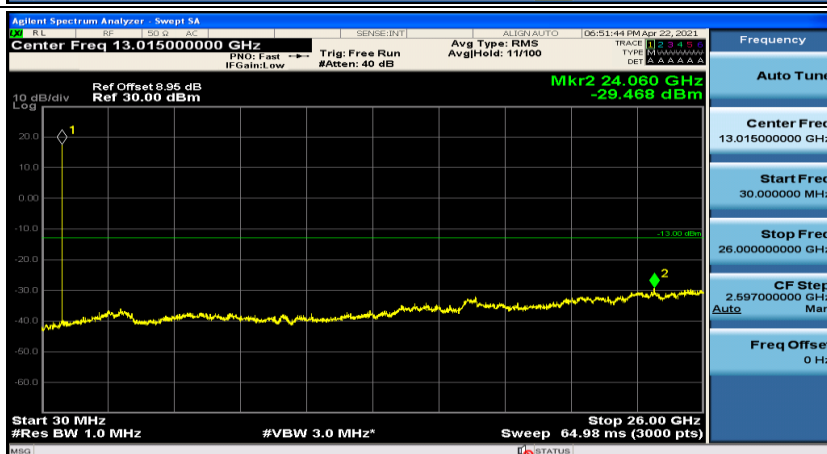

Channel Bandwidth: 10 MHz_LCH_16QAM_25RB#0

Channel Bandwidth: 10 MHz_LCH_16QAM_25RB#12

Appendix E: Conducted Spurious Emission

Test Graphs

Channel Bandwidth: 1.4 MHz

(Channel Bandwidth: 1.4 MHz)_MCH_QPSK_1RB#0