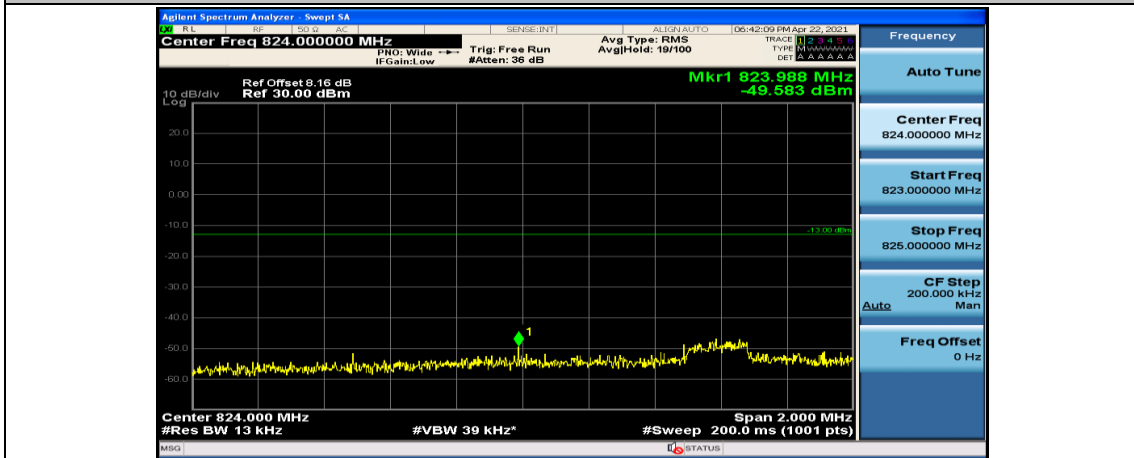

Channel Bandwidth: 10 MHz_HCH_QPSK_25RB#25

Channel Bandwidth: 10 MHz_HCH_QPSK_50RB#0

Channel Bandwidth: 10 MHz_LCH_16QAM_1RB#0

Channel Bandwidth: 10 MHz_LCH_16QAM_1RB#24

Channel Bandwidth: 10 MHz_LCH_16QAM_1RB#49

Channel Bandwidth: 10 MHz_LCH_16QAM_25RB#0

Channel Bandwidth: 10 MHz_LCH_16QAM_25RB#12

Appendix E: Conducted Spurious Emission

Test Graphs

Channel Bandwidth: 1.4 MHz

(Channel Bandwidth: 1.4 MHz)_MCH_QPSK_1RB#0