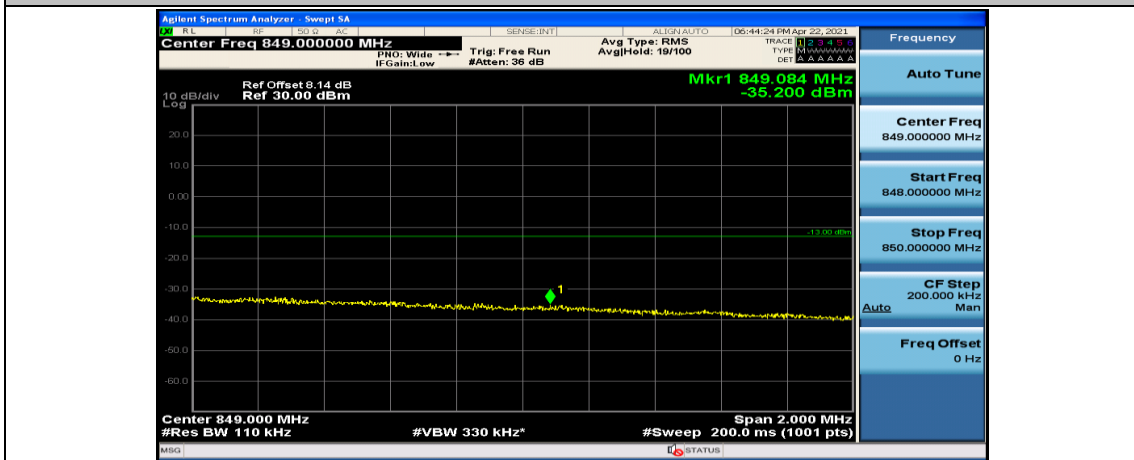

Channel Bandwidth: 10 MHz_HCH_QPSK_25RB#25

Channel Bandwidth: 10 MHz_HCH_QPSK_50RB#0

Channel Bandwidth: 10 MHz_LCH_16QAM_1RB#0

Channel Bandwidth: 10 MHz_LCH_16QAM_1RB#24

Channel Bandwidth: 10 MHz_LCH_16QAM_1RB#49

Channel Bandwidth: 10 MHz_LCH_16QAM_25RB#0

Channel Bandwidth: 10 MHz_LCH_16QAM_25RB#12

Appendix E: Conducted Spurious Emission

Test Graphs

Channel Bandwidth: 1.4 MHz

(Channel Bandwidth: 1.4 MHz)_MCH_QPSK_1RB#0