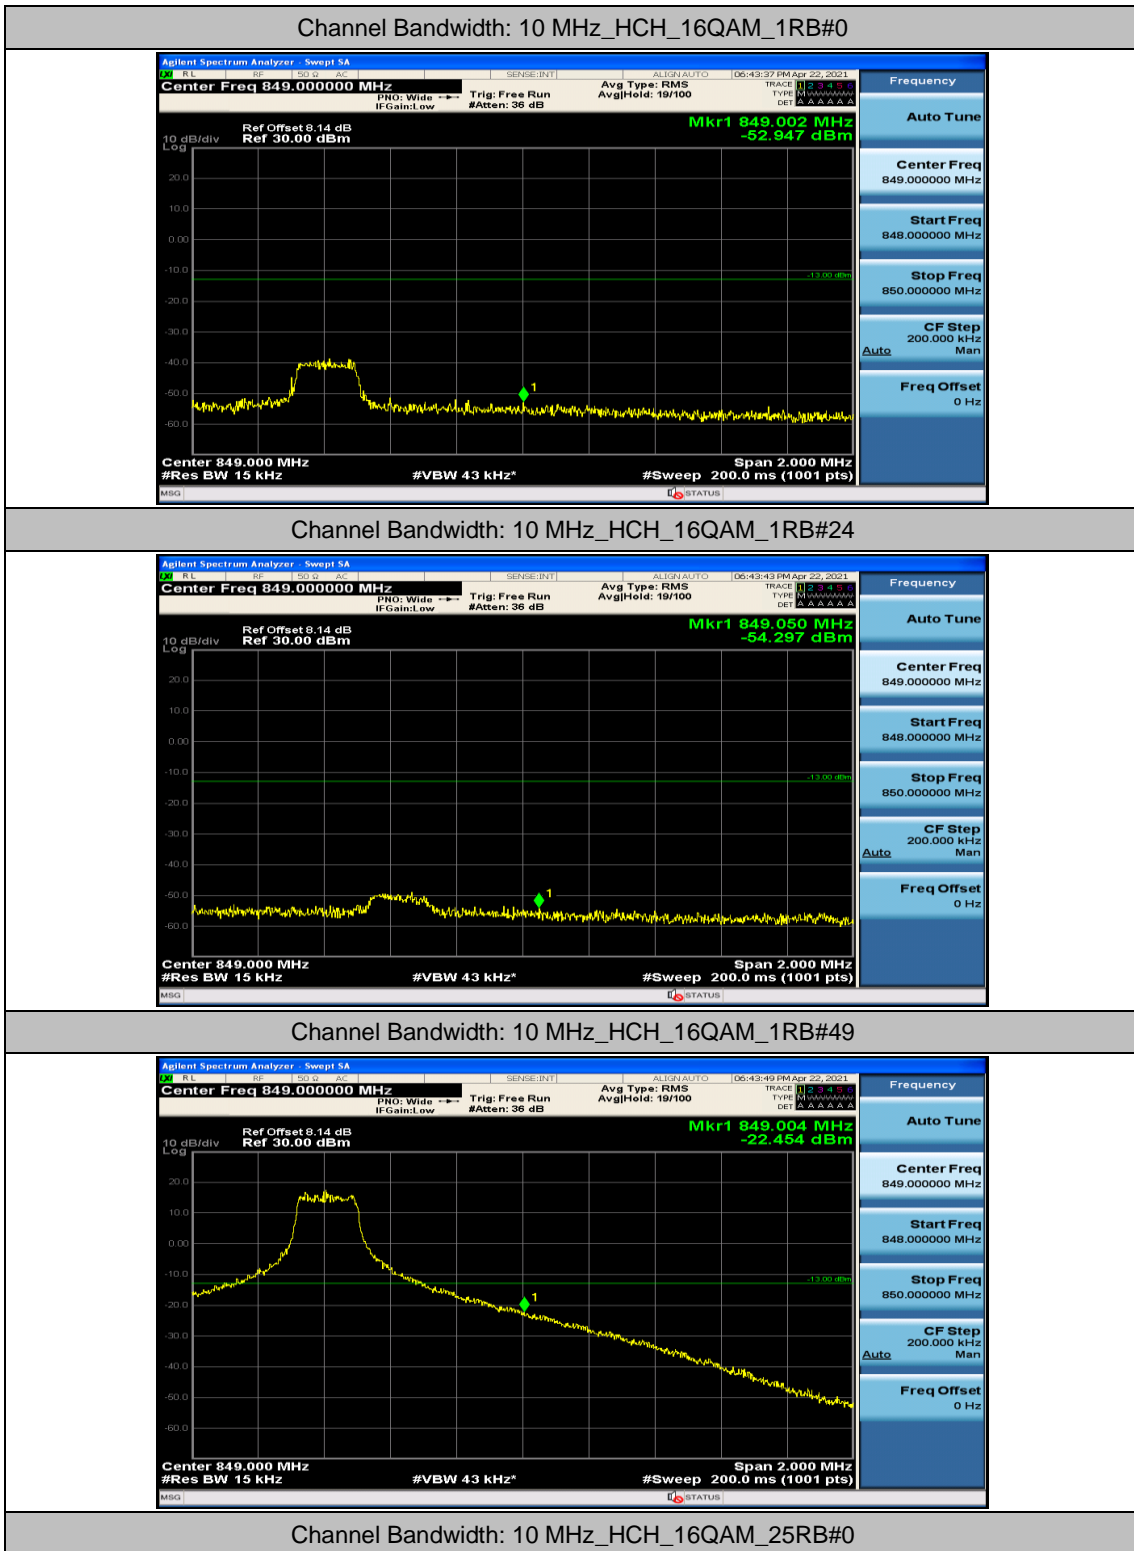

(Channel Bandwidth: 5 MHz)_HCH_16QAM_1RB#24

(Channel Bandwidth: 5 MHz)_HCH_16QAM_12RB#0

(Channel Bandwidth: 5 MHz)_HCH_16QAM_12RB#6

(Channel Bandwidth: 5 MHz)_HCH_16QAM_12RB#13

(Channel Bandwidth: 5 MHz)_HCH_16QAM_25RB#0

Channel Bandwidth: 10 MHz

Channel Bandwidth: 10 MHz_HCH_QPSK_1RB#0

Channel Bandwidth: 10 MHz_HCH_QPSK_1RB#24

Channel Bandwidth: 10 MHz_HCH_QPSK_1RB#49

Channel Bandwidth: 10 MHz_HCH_QPSK_25RB#0

Channel Bandwidth: 10 MHz_HCH_QPSK_25RB#12

Channel Bandwidth: 10 MHz_HCH_QPSK_25RB#25

Channel Bandwidth: 10 MHz_HCH_QPSK_50RB#0

Channel Bandwidth: 10 MHz_LCH_16QAM_1RB#0

Channel Bandwidth: 10 MHz_LCH_16QAM_1RB#24

Channel Bandwidth: 10 MHz_LCH_16QAM_1RB#49

Channel Bandwidth: 10 MHz_LCH_16QAM_25RB#0

Channel Bandwidth: 10 MHz_LCH_16QAM_25RB#12

Appendix E: Conducted Spurious Emission

Test Graphs

Channel Bandwidth: 1.4 MHz

(Channel Bandwidth: 1.4 MHz)_MCH_QPSK_1RB#0